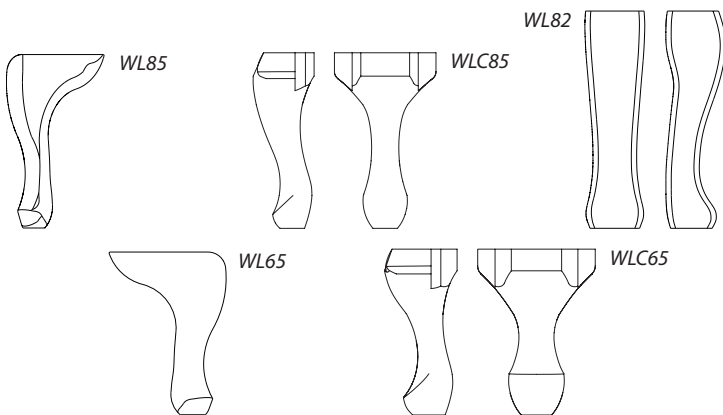

Series Name	Width	Depth	Height	Species (xx)	Carton Qty
WL85xx	4-1/2"	4-1/2"	8"	CH, MP, OK, RW	36
WLC85RW	4-5/8"	2-3/4"	8"	RW	40
WL82xx	2-1/4"	2-1/4"	8"	CH, HMP, OK	30
WL65xx	4-1/4"	4-1/4"	6"	CH, MP, OK, RW	36
WLC65xx	4-1/4"	2-5/8"	6"	MP, OK, RW	40

Species (xx)	HMP	<i>Hard Maple</i>	RW	<i>Rubberwood</i>
ALD	MP	<i>Hard Maple</i>	WB	<i>White Birch</i>
CH	OK	<i>Oak</i>