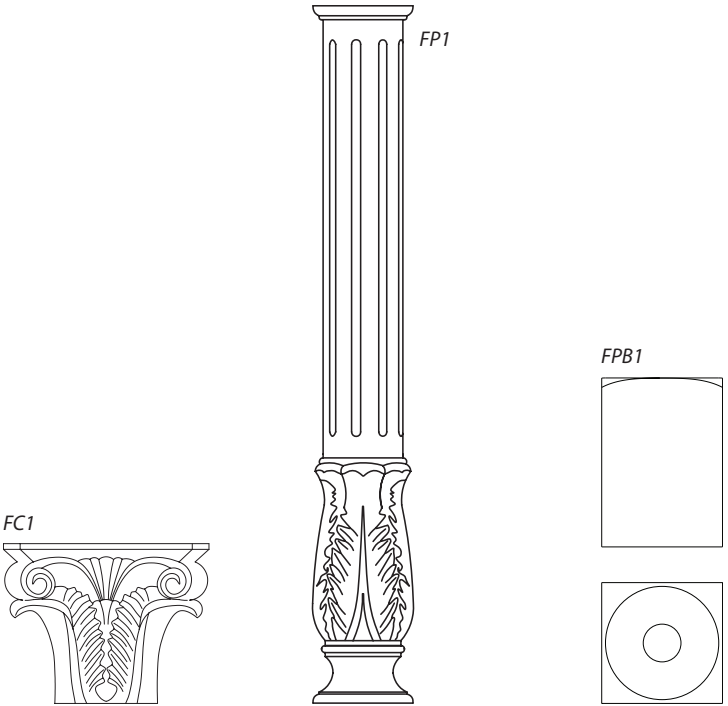

Series Name	Width	Depth	Height	Species (xx)	Carton Qty
FC1-xx	9"	9"	7"	ALD, CH, MP, RW	2
FP1-xx	5"	5"	35"	ALD, CH, MP, RW	2
FPB1-xx	5"	5"	7"	ALD, CH, MP, RW	8