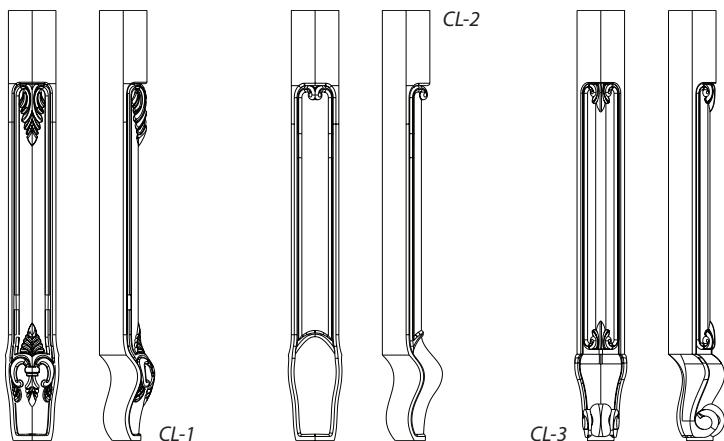

Legs

Series Name	Width	Depth	Height	Species (xx)	Carton Qty
CL-1xx	2-3/4"	2-3/4"	35-1/4"	ALD, CH, MP, RW	4
CL-3xx	2-3/4"	2-3/4"	35-1/2"	ALD, CH, MP, RW	4
CL-2xx	2-3/4"	2-3/4"	35-1/2"	ALD, CH, MP, RW	4