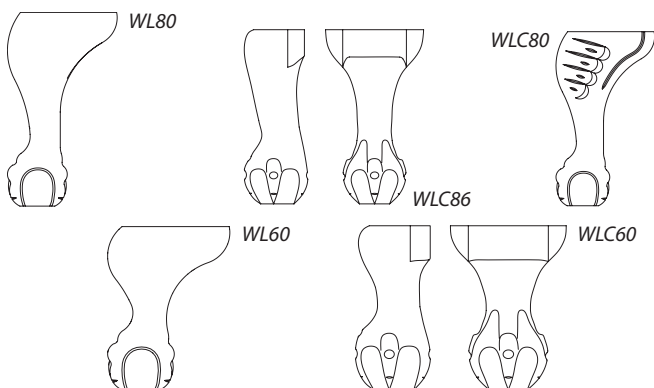

Bun Feet

Series Name	Width	Depth	Height	Species (xx)	Carton Qty
WL80xx	4-1/2"	4-1/2"	8"	CH, MP, OK, RW	36
WLC86xx	4-1/2"	2-3/4"	8"	CH, MP, OK, RW	40
WLC80xx	4-1/2"	4-1/2"	8"	CH, MP, OK, RW	36
WL60xx	4-1/2"	4-1/2"	6"	ALD, CH, MP, OK, RW	36
WLC60xx	4-1/2"	2-3/4"	6"	CH, MP, OK, RW	40