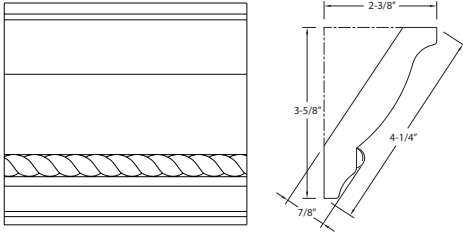

RC1

Series Name	Width	Depth	Species (XX)	Carton Qty
RC1XX	4-1/4"	7/8"	ALD, CH, HMP, OK, POP	72LF
RC2XX	2-3/4"	5/8"	ALD, CH, HMP, OK, POP	120LF
SC2R-XX	3-3/8"	3/4"	ALD, CH, HMP, OK, POP	80LF

Species (xx)

ALD	Alder	HMP	Hard Maple	POP	Poplar
BW	Basswood	MP	Hard Maple	RW	Rubberwood
CH	Cherry	OK	Oak	WB	White Birch