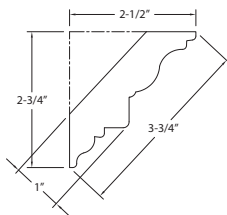

DC1

Series Name	Width	Depth	Species (xx)	Carton Qty
DC2XX	5-1/2"	1-1/4"	ALD, CH, HMP, OK, POP	56LF
DC1XX	3-3/4"	1"	ALD, CH, HMP, OK, POP	72LF