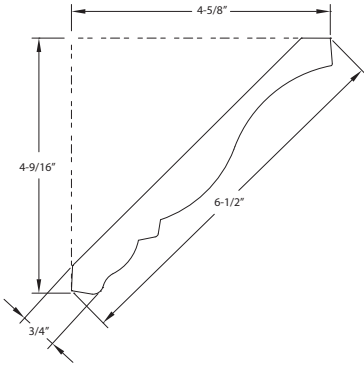

Standard Crown

SC15