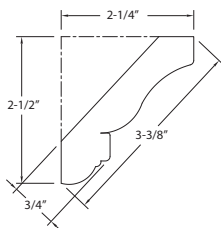

Dentil Crown

Series Name	Width	Depth	Species (xx)	Carton Qty
DC2XX	5-1/2"	1-1/4"	ALD, CH, HMP, OK, POP	56LF
DC1XX	3-3/4"	1"	ALD, CH, HMP, OK, POP	72LF

SC2D

Series Name	Width	Depth	Species (xx)	Carton Qty
SC2DXX	3-3/8"	3/4"	ALD, CH, HMP, OK, POP	80LF
DC4XX	2-3/4"	3/4"	ALD, CH, HMP, OK, POP	80LF

Species (xx)

ALD	Alder	HMP	Hard Maple	POP	Poplar
BW	Basswood	MP	Hard Maple	RW	Rubberwood
CH	Cherry	OK	Oak	WB	White Birch