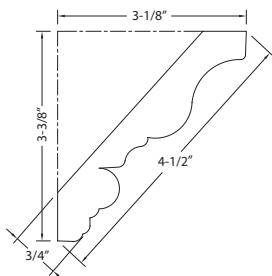

Rope Crown

MC1

MC2

MC4

Series Name	Width	Depth	Species (xx)	Carton Qty
MC1XX	5-3/4"	7/8"	ALD, CH, HMP, OK, POP	56LF
MC2XX	4-7/8"	3/4"	ALD, CH, HMP, OK, POP	64LF
MC4XX	4-1/2"	3/4"	ALD, CH, HMP, OK, POP	72LF