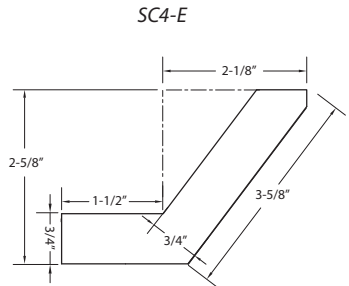

Specialty Crown

Series Name	Width	Depth	Species (xx)	Carton Qty
FBC1XX	2"	1-1/8"	ALD, CH, HMP, OK, POP	120LF
MC6XX	2-1/4"	1-1/8"	ALD, CH, HMP, OK, POP	80LF

Series Name	Width	Depth	Species (xx)	Carton Qty
SC19-E-XX	4-1/8"	3/4"	ALD, CH, HMP, OK, POP	40LF
SC4-E-XX	3-5/8"	3/4"	ALD, CH, HMP, OK, POP	48LF