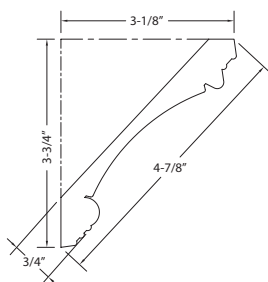

Rope Crown

MC2

Series Name	Width	Depth	Species (xx)	Carton Qty
MC1XX	5-3/4"	7/8"	ALD, CH, HMP, OK, POP	56LF
MC2XX	4-7/8"	3/4"	ALD, CH, HMP, OK, POP	64LF
MC4XX	4-1/2"	3/4"	ALD, CH, HMP, OK, POP	72LF

Species (xx)					
ALD	Alder	HMP	Hard Maple	POP	Poplar
BW	Basswood	MP	Hard Maple	RW	Rubberwood
CH	Cherry	OK	Oak	WB	White Birch