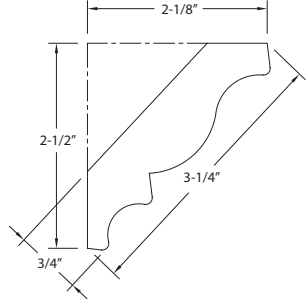

SC1

Series Name	Width	Depth	Species (xx)	Carton Qty
SC2XX	3-3/8"	3/4"	ALD, CH, HMP, OK, POP	80LF
SC1XX	3-1/4"	3/4"	ALD, CH, HMP, OK, POP	80LF