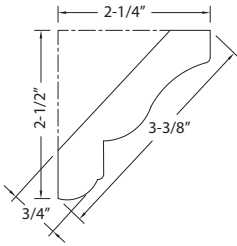

Standard Crown

SC2