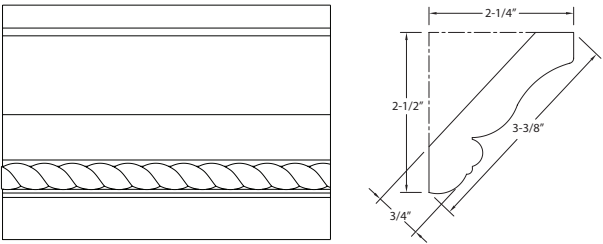

Species (xx)					
ALD	Alder	HMP	Hard Maple	POP	Poplar
BW	Basswood	MP	Hard Maple	RW	Rubberwood
CH	Cherry	OK	Oak	WB	White Birch

RC1

RC2

SC2R

Series Name	Width	Depth	Species (XX)	Carton Qty
RC1XX	4-1/4"	7/8"	ALD, CH, HMP, OK, POP	72LF
RC2XX	2-3/4"	5/8"	ALD, CH, HMP, OK, POP	120LF
SC2R-XX	3-3/8"	3/4"	ALD, CH, HMP, OK, POP	80LF