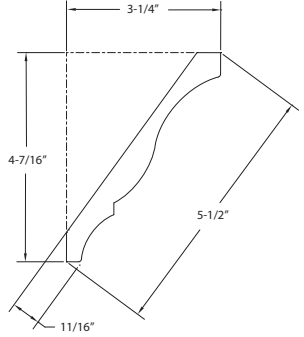

SC12

Series Name	Width	Depth	Species (xx)	Carton Qty
SC15XX	6-1/2"	3/4"	ALD, CH, HMP, OK, POP	56LF
SC12XX	5-1/2"	11/16"	ALD, CH, HMP, OK, POP	64LF