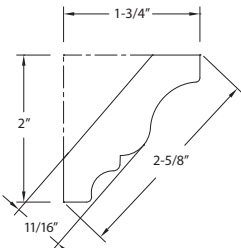

Standard Crown

SC2

SC1

Series Name	Width	Depth	Species (xx)	Carton Qty
SC2XX	3-3/8"	3/4"	ALD, CH, HMP, OK, POP	80LF
SC1XX	3-1/4"	3/4"	ALD, CH, HMP, OK, POP	80LF

SC3

SC16

SC13

Series Name	Width	Depth	Species (xx)	Carton Qty
SC3XX	2-5/8"	11/16"	ALD, CH, HMP, OK, POP	120LF
SC16XX	2-1/4"	3/4"	ALD, CH, HMP, OK, POP	120LF
SC13XX	2"	5/8"	ALD, CH, HMP, OK, POP	120LF