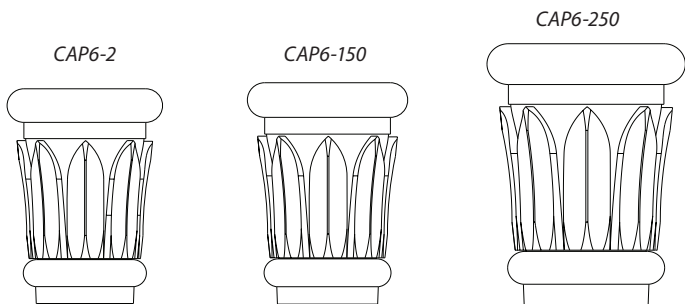

Creative Columns Transitions

Series Name	Width	Depth	Height	Species (xx)	Carton Qty

CAP6-2XX	3-7/16"	1-3/4"	4-13/16"	ALD, CH, HMP, OK, RW	50
CAP6-150XX	2-5/8"	1-5/16"	3-5/8"	ALD, CH, HMP, OK, RW	100
CAP6-250XX	4-7/16"	2-3/16"	5-7/8"	ALD, CH, HMP, OK, RW	50