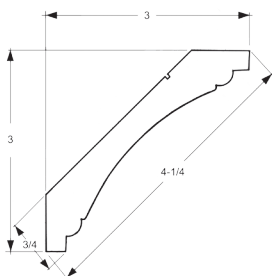

Standard Crown

Series Name	Width	Depth	Species (xx)	Carton Qty
MC8XX	2-1/2"	3/4"	ALD, CH, HMP, POP	80LF
MC9XX	3-1/4"	3/4"	ALD, CH, HMP, POP	80LF

MC7

Series Name	Width	Depth	Species (xx)	Carton Qty
MC7XX	4-1/4"	3/4"	ALD, CH, HMP, POP	64LF
MC10XX	5-1/4"	3/4"	ALD, CH, HMP, POP	56LF

Species (xx)					
ALD	Alder	HMP	Hard Maple	POP	Poplar
BW	Basswood	MP	Hard Maple	RW	Rubberwood
CH	Cherry	OK	Oak	WB	White Birch