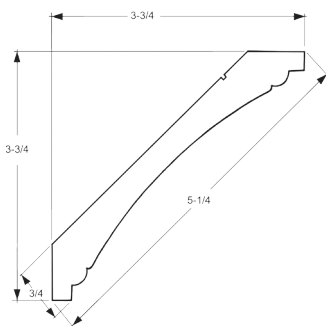

MC10

Series Name	Width	Depth	Species (xx)	Carton Qty
MC7XX	4-1/4"	3/4"	ALD, CH, HMP, POP	64LF
MC10XX	5-1/4"	3/4"	ALD, CH, HMP, POP	56LF

Species (xx)					
ALD	Alder	HMP	Hard Maple	POP	Poplar
BW	Basswood	MP	Hard Maple	RW	Rubberwood
CH	Cherry	OK	Oak	WB	White Birch