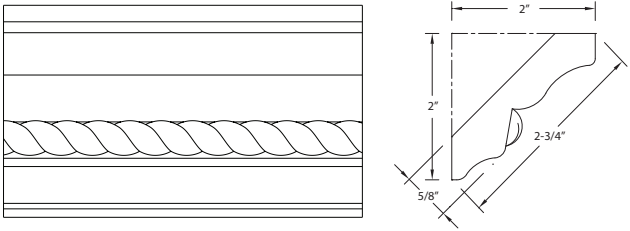

RC2

Series Name	Width	Depth	Species (XX)	Carton Qty
RC1XX	4-1/4"	7/8"	ALD, CH, HMP, OK, POP	72LF
RC2XX	2-3/4"	5/8"	ALD, CH, HMP, OK, POP	120LF
SC2R-XX	3-3/8"	3/4"	ALD, CH, HMP, OK, POP	80LF

Species (xx)

ALD	Alder	HMP	Hard Maple	POP	Poplar
BW	Basswood	MP	Hard Maple	RW	Rubberwood
CH	Cherry	OK	Oak	WB	White Birch