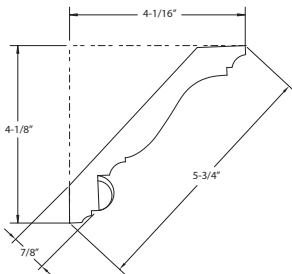

Rope Crown

MC1

MC2

MC4

Series Name	Width	Depth	Species (xx)	Carton Qty
MC1XX	5-3/4"	7/8"	ALD, CH, HMP, OK, POP	56LF
MC2XX	4-7/8"	3/4"	ALD, CH, HMP, OK, POP	64LF
MC4XX	4-1/2"	3/4"	ALD, CH, HMP, OK, POP	72LF