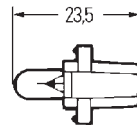

For dashboard and interior lighting

Part No.	Pk.	
8GA 007 997-001	10	Bulb cap B 8.3 d, white, 12V2W
8GA 007 997-061	10	Bulb cap B 8.3 d, grey, 24V1.2W
8GA 007 997-041	10	Bulb cap B 8.3 d, black, 12V1.2W