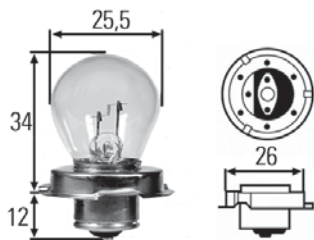

For S3 driving lights for two wheeled vehicles

Part No.	Pk.	
8GA 008 899-061	10	S3, ECE-R 37, bulb cap P 26 s, 6V15W
8GA 008 899-121	10	12V15W