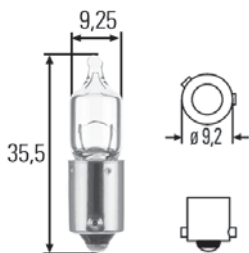

Bulbs for signal lights

For rear, licence plate, side, clearance and interior lights

Part No.	Pk.	
8GA 002 071-121	10	R5W, ECE-R 37, bulb cap BA 15 s, 12V5W
8GA 002 071-123	1	12V5W, 2 pieces, carded
8GA 002 071-241	10	24V5W
8GA 002 071-248	1	24V5W, 2 pieces, carded
8GA 002 071-261	10	24V5W Heavy Duty
8GA 002 071-361	10	R5W, ECE-R 37, bulb cap BA 15 d, 24V5W

For rear, licence plate, side, clearance and interior lights

Part No.	Pk.	
8GA 002 071-131	10	R10W, ECE-R 37, bulb cap BA 15 s, 12V10W
8GA 002 071-133	1	12V10W, 2 pieces, carded
8GA 002 071-251	10	24V10W
8GA 002 071-258	1	24V10W, 2 pieces, carded
8GA 002 071-271	10	24V10W Heavy Duty

For indicator lights

Part No.	Pk.	
8GA 002 071-051	1	RY10W, bulb cap BAU15s 12V10W

For reverse-, position-, interior- and reading lights

Part No.	Pk.	
8GH 002 473-132	1	H10W, bulb cap BA 9s, 12V20W
8GH 002 473-151	10	12V5W
8GH 002 473-191	10	12V10W

For halogen position lights and daytime running lights

Part No.	Pk.	
8GH 007 643-121	10	H6W, ECE-R 37, bulb cap BAX 9 s, 12V6W