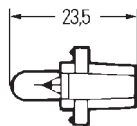

For dashboard and interior lighting

Part No.	Pk.	
8GA 007 997-001	10	Bulb cap B 8.3 d, white, 12V2W
8GA 007 997-061	10	Bulb cap B 8.3 d, grey, 24V1.2W
8GA 007 997-041	10	Bulb cap B 8.3 d, black, 12V1.2W