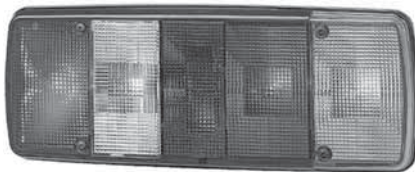

Manufacturer Model	Model year	Part no.	Pk.	Note
MAN				
12.136 - 48.321 (F8, F9)		2VP 003 567-111	1	Combination rearlight, left, with reverse and rear fog light
12.136 - 48.321 (F8, F9-series)	->12/83	2VP 003 567-121	1	Combination rearlight, right, with reverse and rear fog light
12.136, 12.170, 12.192				Spare Parts:
14.170, 14.192, 14.220		9EL 122 689-021	2	Lens with screws
15.168, 15.192, 15.220, 15.240		9GT 074 132-001	10	Accessories: Grommet
		9GP 003 995-801	1	Vibration damper set
		8GA 002 071-251	1	1x24V10W (R10W)
		8GA 002 073-241	1	4x24V21W (P21W)
16.136, 16.168, 16.170, 16.192, 16.220, 16.240				
17.136, 17.170, 17.192, 17.220, 17.240				
19.240, 19.281, 19.291, 19.321, 19.331, 19.361				
20.281, 20.321, 20.361				
22.192, 22.220, 22.240, 22.281, 22.291, 22.321, 22.331, 22.361				
26.240, 26.281, 26.291, 26.321, 26.331, 26.361, 26.365				
30.281, 30.291, 30.321, 30.331				
32.240, 32.281, 32.291, 32.321, 32.331, 32.361, 32.365				
40.365, 40.400, 48.321				
48.321