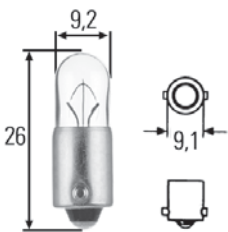

For position lights

Part No.	Pk.	
8GP 002 067-061	10	T4W, ECE-R 37, bulb cap BA 9 s,
8GP 002 067-121	10	6V4W
8GP 002 067-123	1	12V4W, 2 pieces, carded
8GP 002 067-013	1	12V4W, Blue Light, in pairs only, 2 pieces, carded
8GP 002 067-241	10	24V4W
8GP 002 067-261	10	24V4W Heavy Duty