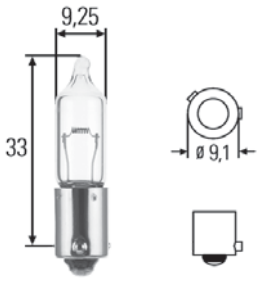

Bulbs for signal lights

For indicator lights, stop lights, rear fog lights and reversing lights

Part No.	Pk.	
8GH 008 417-001	1	H21W, bulb cap BAY 9 s,
8GH 008 417-012	10	12V21W Long Life 24V21W