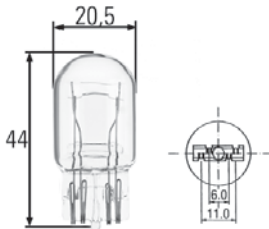

For rear and stop lights

Part No.	Pk.	
8GD 008 893-002	10	W21/5W, bulb cap W 3 x 16 g, 12V21/5W