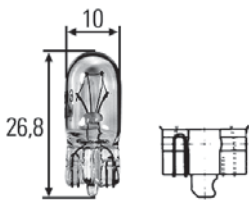

Bulbs for signal lights

For position lights and numberplate lights

Part No.	Pk.	
8GP 003 594-141	10	W3W, ECE-R37, bulb cap W 2.1 x 9.5 d, 12V3W
8GP 003 594-241	10	
8GP 003 594-121	10	W5W, ECE-R 37, bulb cap W 2.1 x 9.5 d, 12V5W
8GP 003 594-123	1	
8GP 003 594-261	10	
8GP 003 594-263	1	12V5W Blue Light, in pairs only, 2 pieces, carded
8GP 003 594-251	10	
8GP 003 594-258	1	12V5W Blue Light, in pairs only, 2 pieces, carded
		24V5W
		24V5W, 2 pieces, carded

For dashboard lighting

Part No.	Pk.	
8GA 008 901-241	10	Bulb cap W 2.1 x 9.5 d, 24V2W

For interior lights

Part No.	Pk.	
8GL 178 560-591	1	W5W, T10, LED RETROFIT T10 25LM, bulb cap W2,1 x 9,5 d 12V5W, 4000K
8GL 178 560-601	1	

For position lights, rear fog lights and reversing lights

Part No.	Pk.	
8GP 003 594-541	10	WY5W, ECE-R 37, bulb cap W 2.1 x 9.5 d, 12V5W amber
8GP 003 594-543	1	

For indicator lights, stop lights, rear fog lights and reversing lights

Part No.	Pk.	
8GP 009 021-002	10	WY21W, ECE-R 37, bulb cap W 3 x 16 d, 12V21W, yellow