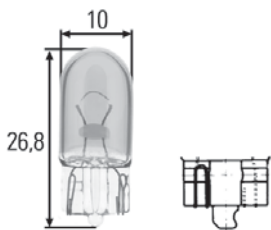

Bulbs for signal lights

For position lights and numberplate lights

Part No.	Pk.	
8GP 003 594-141	10	W3W, ECE-R37, bulb cap W 2.1 x 9.5 d, 12V3W
8GP 003 594-241	10	
8GP 003 594-121	10	W5W, ECE-R 37, bulb cap W 2.1 x 9.5 d, 12V5W
8GP 003 594-123	1	
8GP 003 594-261	10	
8GP 003 594-263	1	12V5W Blue Light, in pairs only, 2 pieces, carded
8GP 003 594-251	10	
8GP 003 594-258	1	12V5W Blue Light, in pairs only, 2 pieces, carded
		24V5W
		24V5W, 2 pieces, carded

For dashboard lighting

Part No.	Pk.	
8GA 008 901-241	10	Bulb cap W 2.1 x 9.5 d, 24V2W

For interior lights

Part No.	Pk.	
8GL 178 560-591	1	W5W, T10, LED RETROFIT T10 25LM, bulb cap W2,1 x 9,5 d 12V5W, 4000K
8GL 178 560-601	1	

For position lights, rear fog lights and reversing lights

Part No.	Pk.	
8GP 003 594-541	10	WY5W, ECE-R 37, bulb cap W 2.1 x 9.5 d, 12V5W amber
8GP 003 594-543	1	

For indicator lights, stop lights, rear fog lights and reversing lights

Part No.	Pk.	
8GP 009 021-002	10	WY21W, ECE-R 37, bulb cap W 3 x 16 d, 12V21W, yellow