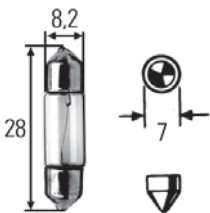

For lights

Part No.	Pk.	
8GM 002 094-121	10	M, bulb cap SV 7-8, 12V3W 24V3W
8GM 002 094-241	10