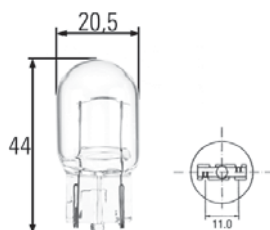

For stop lights

Part No.	Pk.	
8GA 008 892-002	10	W21W, ECE-R 37, bulb cap W 3 x 16 d, 12V21W