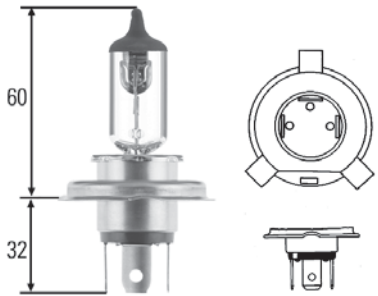

For H4 headlights

Part No.	Pk.	
8GJ 002 525-131	1	H4, ECE-R 37, bulb cap P 43 t-38, 12V60/55W
8GJ 002 525-136	1	12V60/55W, 1 piece, carded
8GJ 002 525-981	1	12V60/55W, Chrome Top 2.0
8GJ 002 525-001	1	12V60/55W + 30, Long Life, in pairs only
8GJ 002 525-471	1	12V60/55W + 50, in pairs only
8GJ 002 525-473	1	12V60/55W + 50, in pairs only, 2 pieces, carded
8GJ 002 525-531	1	12V60/55W + 90, in pairs only
8GJ 002 525-534	1	12V60/55W + 90, in pairs only, 6 sets
8GJ 178 560-481	1	12V60/55W + 120, in pairs only
8GJ 178 560-483	1	12V60/55W + 120, in pairs only, 9 sets
8GJ 002 525-361	10	12V60/55W Blue Light, in pairs only
8GJ 002 525-366	1	12V60/55W Blue Light, in pairs only, 2 pieces, carded
8GJ 002 525-301	1	12V60/55W Heavy Duty
8GJ 002 525-481	1	12V60/55W Long Life
8GJ 002 525-891	1	12V60/55W Super Long Life
8GJ 002 525-893	1	12V60/55W Super Long Life, 2 pieces, carded
8GJ 002 525-251	1	24V75/70W
8GJ 002 525-258	1	24V75/70W, 1 piece, carded
8GJ 002 525-281	1	24V75/70W Heavy Duty
8GJ 002 525-511	1	24V75/70W Double Power
8GJ 004 173-121	1	H4, ECE-R 37, bulb cap P 45t, 12V60/55W
8GJ 003 133-242	1	24V75/70W