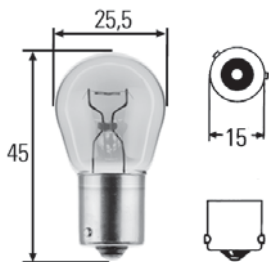

For indicator lights

Part No.	Pk.	
8GA 006 841-121	10	PY21W, ECE-R 37, bulb cap BAU 15 s, 12V21W amber
8GA 006 841-123	1	12V21W amber, 2 pieces, carded
8GA 006 841-801	1	12V21W Magic Star, 2 pieces
8GA 006 841-241	10	24V21W amber
8GA 006 841-251	10	24V21W amber Heavy Duty