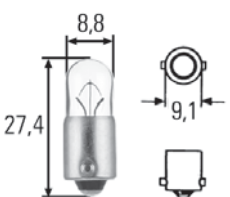

For interior and reading lights

Part No.	Pk.	
8GP 007 676-121	10	Xenon, T6W, ECE-R37, bulb cap BA 9 s, 12V6W