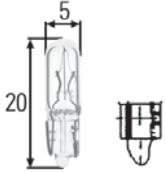

Bulbs for signal lights

For warning lights and switches

Part No.	Pk.	
8GP 002 095-121	10	W1.2W, DIN 72 601, bulb cap W 2 x 4.6 d, 12V1.2W
8GP 002 095-241	10	24V1.2W

For safety brake lights

Part No.	Pk.	
8GP 938 026-001	10	W2.3W, ECE-R 37, bulb cap W 2 x 4.6 d, 12V2.3W

Bulb with glass cap

For dashboard lighting

Part No.	Pk.	
8GA 007 997-181	10	Bulb cap W 2 x 4.6 d, 24V2W

Fluorescent tubes

For ceiling lights

Part No.	Pk.	
8GS 002 296-111	1	TL, bulb cap G5/11x15 Light colour 25, cold white, 12V/24V8W Light flux 450 lm, 4000 Kelvin, 8W,
8GS 002 296-101	1	Light flux > 300 lm, 2950° Kelvin, 8W, Light colour 32, soft glow, 12V/24V8W
8GS 861 953-011	1	Light flux 850 lm, 3450° Kelvin, 13W, Light colour 35, white, 12V/24V13W

For interior lights

Part No.	Pk.	
8GS 861 955-001	1	PL, bulb cap 2G7, 4000° Kelvin, cold white, 113 mm, 12V/24V7W
8GS 861 955-011	1	4000° Kelvin, cold white, 144 mm, 12V/24V9W
8GS 861 955-021	1	4000° Kelvin, cold white, 212 mm, 12V/24V11W
8GS 861 955-031	1	2700° Kelvin, cold white, 212 mm, 12V/24V11W