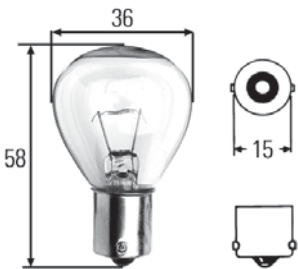

For position lights

Part No.	Pk.	
8GP 002 067-061	10	T4W, ECE-R 37, bulb cap BA 9 s,
8GP 002 067-121	10	6V4W
8GP 002 067-123	1	12V4W, 2 pieces, carded
8GP 002 067-013	1	12V4W, Blue Light, in pairs only, 2 pieces, carded
8GP 002 067-241	10	24V4W
8GP 002 067-261	10	24V4W Heavy Duty