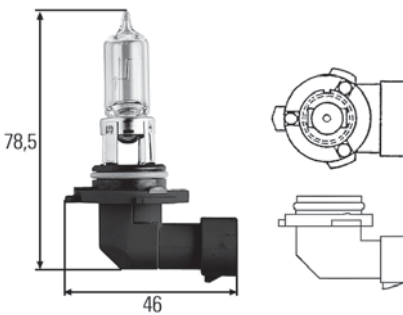

For HB3 main-beam headlights

Part No.	Pk.	
8GH 005 635-121	1	HB3, ECE-R 37, bulb cap P 20 d, 12V60W

For HS1 main-beam headlights

Part No.	Pk.	
8GJ 329 393-043	1	HIR2, bulb cap PX20d 12V 55W