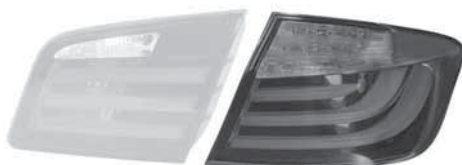

Manufacturer Model	Model year	Part no.	Pk.	Note
BMW				
5 (F10, F11) 5 (F10, F11) 518d, 520d, 520dx, 520i, 525d, 525dx, 528i, 528ix, 530d, 530dx, 535d, 535dx, 535i, 535ix, 550i, 550ix, Hybrid 5, M5, M 550dx Sedan, Touring (+) LED (+) Bend lighting	07/13->	1EX 011 072-911 1EX 011 072-921 9DW 192 104-011 9DW 192 104-021	1 1 1 1	LED headlight, left, without LED module for indicator light, with daytime running light, with bend lighting, with dynamic headlight levelling actuator, without LED control units with emblem "HELLA Advanced LED" LED headlight, right, without LED module for indicator light, with daytime running light, with bend lighting, with dynamic headlight levelling actuator, without LED control units with emblem "HELLA Advanced LED" Spare Parts: LED module for cornering light, left LED module for cornering light, right
5 (F10, F11) Sedan Touring (-) PMA (Park assist)	03/10->07/13 09/10->07/13	2BM 010 387-051 2BM 010 387-061	1 1	LED auxiliary indicator light, left LED auxiliary indicator light, right
5 (F10) 518d, 520d, 520i, 523i, 525d, 525d xDrive, 528i, 528i xDrive, 530d, 530d xDrive, 530i, 535d, 535d xDrive, 535i, 550i, 550i xDrive, ActiveHybrid, M5, M 550d xDrive Sedan	03/10->07/13	2SD 010 234-091 2SD 010 234-101	1 1	LED combination rearlight outer part, left LED combination rearlight outer part, right
5 (F10) 518d, 520d, 520i, 523i, 525d, 525d xDrive, 528i, 528i xDrive, 530d, 530d xDrive, 530i, 535d, 535d xDrive, 535i, 550i, 550i xDrive, ActiveHybrid, M5, M 550d xDrive Sedan	03/10->07/13	9EL 173 524-051 9EL 173 524-061 8GH 008 417-001 8GA 008 246-001	1 1 1 1	Body/lens for LED combination rearlight, left, inner part, with LED rear light, with rear fog and reverse light Body/lens for LED combination rearlight, right, inner part, with LED rear light, with rear fog and reverse light Spare Parts: 1x12V21W (H21W) 1x12V16W (W16W)