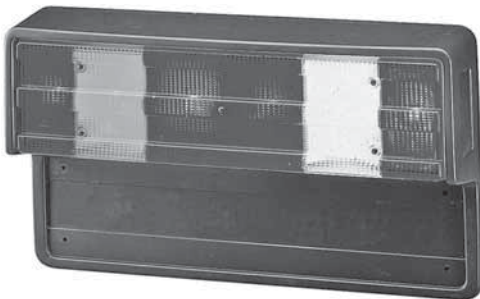

Manufacturer Model	Model year	Part no.	Pk.	Note
Mercedes-Benz				
1222 - 4850 (MK, SK)		2VD 005 300-551	1	Combination rearlight, left, with licence plate, rear fog, reverse, clearance light and lateral marker reflex-reflector
1222 - 4850 (MK, SK)	07/87->10/94			
1222, 1224, 1226, 1227, 1231, 1234		2VD 005 300-581	1	Combination rearlight, right, with licence plate, rear fog, reverse, clearance light and lateral marker reflex-reflector
1417, 1420, 1422, 1424, 1426, 1427, 1429				
1627				(if used in right-hand traffic, the licence plate window of the right-hand light has to be covered with the black cover lens 9EL 134 301-011, to be ordered separately)
1717, 1720, 1722, 1726, 1729, 1733, 1735, 1748				
1820, 1824, 1827, 1831, 1834, 1838, 1840, 1844, 1850, 1853		9EL 134 296-041	1	Spare Parts: Lens with screws, left Lens with screws, right Lens for licence plate light Reflector (amber)
		9EL 134 296-051	1	
		9EL 134 301-001	4	
		8RA 003 326-011	20	
1922, 1926, 1929, 1935, 1945, 1948				Accessories: Glare shield, black (order separately) 3x12V10W (R10W) 3x24V10W (R10W) 4x12V21W (P21W) 4x24V21W (P21W)
2024, 2027, 2031, 2038, 2044, 2050, 2055		9EL 134 301-011	1	
2420, 2422, 2426, 2429, 2431, 2433, 2434, 2435, 2448		8GA 002 071-131	1	
2524, 2527, 2531, 2534, 2538, 2544, 2550, 2553		8GA 002 071-251	1	
2629, 2631, 2634, 2635, 2638, 2644, 2645, 2648, 2650, 2653		8GA 002 073-121	1	
3050, 3053		8GA 002 073-241	1	
3229, 3233, 3234, 3235, 3236, 3238, 3244, 3248, 3250, 3253, 3255				
3534, 3535, 3538, 3544, 3548, 3550, 3553				
4050				
4844, 4850