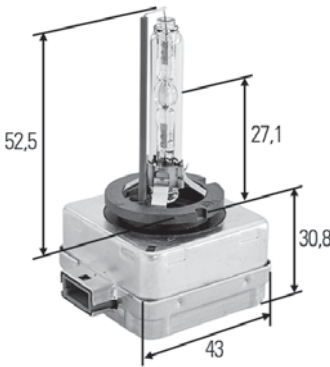

Gas discharge bulb for headlights and driving lights

Part No.	Pk.	
8GS 009 028-311	1	D3S, bulb cap Pk 32 d-5, 12V/24V35W HID