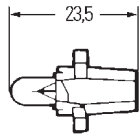

Bulbs with plastic caps

For dashboard and interior lighting

Part No.	Pk.	
8GA 007 997-051	10	Bulb cap B 8.7 d, grey, 12V1.2W
8GA 007 997-091	10	Bulb cap B 8.7 d, green, 12V2W

For dashboard and interior lighting

Part No.	Pk.	
8GA 007 997-101	10	Mini-halogen. Bulb cap B 10 d, brown, 12V3W
8GA 007 997-111	10	12V5W