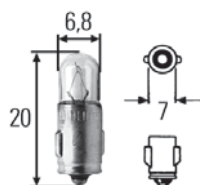

For warning lights and switches

Part No.	Pk.	
8GP 002 066-121	10	J, DIN 72 601, bulb cap BA 7 s, 12V2W
8GP 002 066-241	10	24V3W