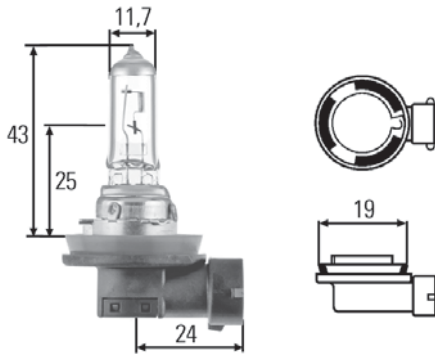

For H11 headlights

Part No.	Pk.	
8GH 008 358-121	1	H11, ECE-R 37, bulb cap PGJ 19-2, 12V55W
8GH 008 358-151	1	12V55W + 30, in pairs only
8GH 008 358-181	1	12V55W Blue Light, in pairs only
8GH 008 358-241	1	24V70W
8GH 008 358-251	1	24V70W Double Power

For H11B lights

Part No.	Pk.	
8GH 008 358-141	1	H11B, bulb cap PGJY19-2, 12V55W

For H10 headlights and fog lights

Part No.	Pk.	
8GH 009 063-121	1	H10, bulb cap PY20d, 12V24W