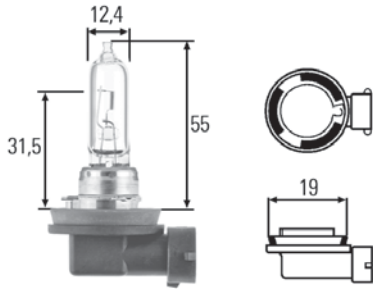

Bulbs for headlights

For H9 headlights and driving lights

Part No.	Pk.	
8GH 008 357-001	1	H9, ECE-R 37, bulb cap PGJ 19-5, 12V65W
8GH 008 357-011	1	H9B, bulb cap PGJY19-5 12V65W

For H8 headlights

Part No.	Pk.	
8GH 008 356-121	1	H8, ECE-R 37, bulb cap PGJ 19-1, 12V35W
8GH 008 356-181	1	12V35W + 30, in pairs only
8GH 008 356-011	1	H8B, bulb cap PGJY-1 12V35W