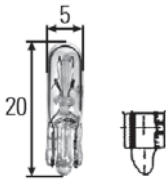

Bulbs for signal lights

For warning lights and switches

Part No.	Pk.	
8GP 002 095-121	10	W1.2W, DIN 72 601, bulb cap W 2 x 4.6 d, 12V1.2W
8GP 002 095-241	10	24V1.2W

For safety brake lights

Part No.	Pk.	
8GP 938 026-001	10	W2.3W, ECE-R 37, bulb cap W 2 x 4.6 d, 12V2.3W

Bulb with glass cap

For dashboard lighting

Part No.	Pk.	
8GA 007 997-181	10	Bulb cap W 2 x 4.6 d, 24V2W

Fluorescent tubes

For ceiling lights

Part No.	Pk.	
8GS 002 296-111	1	TL, bulb cap G5/11x15 Light colour 25, cold white, 12V/24V8W Light flux 450 lm, 4000 Kelvin, 8W,
8GS 002 296-101	1	Light flux > 300 lm, 2950° Kelvin, 8W, Light colour 32, soft glow, 12V/24V8W
8GS 861 953-011	1	Light flux 850 lm, 3450° Kelvin, 13W, Light colour 35, white, 12V/24V13W

For interior lights

Part No.	Pk.	
8GS 861 955-001	1	PL, bulb cap 2G7, 4000° Kelvin, cold white, 113 mm, 12V/24V7W
8GS 861 955-011	1	4000° Kelvin, cold white, 144 mm, 12V/24V9W
8GS 861 955-021	1	4000° Kelvin, cold white, 212 mm, 12V/24V11W
8GS 861 955-031	1	2700° Kelvin, cold white, 212 mm, 12V/24V11W