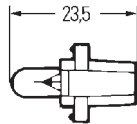

For dashboard and interior lighting

Part No.	Pk.	
8GA 007 997-001	10	Bulb cap B 8.3 d, white, 12V2W
8GA 007 997-061	10	Bulb cap B 8.3 d, grey, 24V1.2W
8GA 007 997-041	10	Bulb cap B 8.3 d, black, 12V1.2W