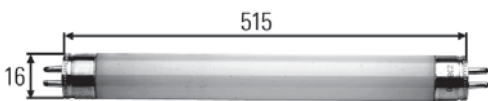

Fluorescent tubes

For ceiling lights

Part No.	Pk.	
8GS 002 296-111	1	TL, bulb cap G5/11x15 Light colour 25, cold white, 12V/24V8W Light flux 450 lm, 4000 Kelvin, 8W,
8GS 002 296-101	1	Light flux > 300 lm, 2950° Kelvin, 8W, Light colour 32, soft glow, 12V/24V8W
8GS 861 953-011	1	Light flux 850 lm, 3450° Kelvin, 13W, Light colour 35, white, 12V/24V13W