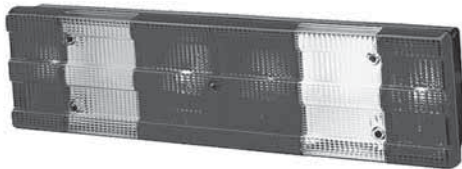

Manufacturer Model	Model year	Part no.	Pk.	Note
Mercedes-Benz				
1222 - 4850 (MK, SK)		2VD 007 500-091	1	Combination rearlight, left, with licence plate, rear fog, reverse, clearance light, with side-marker reflex-reflector and bulbs
1222 - 4850 (MK, SK)	11/94->09/96			
1222, 1224, 1226, 1227, 1231, 1234		2VD 007 500-201	1	Combination rearlight, right, with licence plate, rear fog, reverse, clearance light, with side-marker reflex-reflector and bulbs
1417, 1420, 1422, 1424, 1426, 1427, 1429				(if used in right-hand traffic, the licence plate window of the right-hand light has to be covered with the black cover lens 9EL 134 301-011, to be ordered separately)
1627				
1717, 1720, 1722, 1726, 1729, 1733, 1735, 1748		2VD 007 500-111	1	Combination rearlight, left, with licence plate, rear fog, reverse, clearance light, side-marker light, with side-marker reflex-reflector and bulbs
1820, 1824, 1827, 1831, 1834, 1838, 1840, 1844, 1850, 1853		2VD 007 500-221	1	Combination rearlight, right, with licence plate, rear fog, reverse, clearance light, side-marker light, with side-marker reflex-reflector and bulbs
1922, 1926, 1929, 1935, 1945, 1948				(if used in right-hand traffic, the licence plate window of the right-hand light has to be covered with the black cover lens 9EL 134 301-011, to be ordered separately)
2024, 2027, 2031, 2038, 2044, 2050, 2055				
2420, 2422, 2426, 2429, 2431, 2433, 2434, 2435, 2448				
2524, 2527, 2531, 2534, 2538, 2544, 2550, 2553		9EL 134 301-011	1	Accessories: Glare shield, black (order separately)
2629, 2631, 2634, 2635, 2638, 2644, 2645, 2648, 2650, 2653		9EL 134 296-041 9EL 134 296-051 9EL 146 838-001	1 1 2	Spare Parts: Lens with screws, left Lens with screws, right Lens for side-marker light for -111/-221
3050, 3053		9EL 134 301-001 9GT 074 132-001	4 10	Lens for licence plate light Grommet
3229, 3233, 3234, 3235, 3236, 3238, 3244, 3248, 3250, 3253, 3255		8RA 003 326-041 8GA 002 071-131 8GA 002 071-251 8GA 002 073-121 8GA 002 073-241	20 1 1 1 1	Reflector (amber) for -091/-201 3x12V10W (R10W) 3x24V10W (R10W) 4x12V21W (P21W) 4x24V21W (P21W)
3534, 3535, 3538, 3544, 3548, 3550, 3553				
4050				
4844, 4850				
except vehicles with hazardous goods