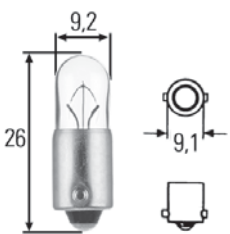

For interior and reading lights

Part No.	Pk.	
8GP 002 067-061	10	T4W, ECE-R 37, bulb cap BA 9 s, 6V4W 12V4W
8GP 002 067-121	10	
8GP 002 067-123	1	
8GP 002 067-013	1	T4W, ECE-R 37, bulb cap BA 9 s, 12V4W, Blue Light, in pairs only, 2 pieces, carded
8GP 002 067-241	10	24V4W
8GP 002 067-261	10	24V4W Heavy Duty