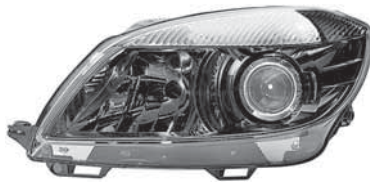

Manufacturer Model	Model year	Part no.	Pk.	Note
Skoda				
Fabia II (542, 545) Fabia II (542, 545) for PR no. 8JH from chassis no. 5J-BB500000, 5J-BK500000, 5J-B3008700 (+) Bend lighting	03/10->12/14	1ZL 010 417-411	1	FF-H7 headlight, left, with indicator light, with bend lighting, with electric headlight levelling actuator FF-H7 headlight, right, with indicator light, with bend lighting, with electric headlight levelling actuator Spare Parts: Headlight levelling actuator Accessories: 2x12V55W (H7) 1x12V5W (W5W) 1x12V21W (PY21W)
		1ZL 010 417-421	1	
Fabia II Monte Carlo	03/10->12/14	1EL 010 417-491	1	FF-H7 headlight, left, with indicator light, with black cover, with electric headlight levelling actuator FF-H7 headlight, right, with indicator light, with black cover, with electric headlight levelling actuator Spare Parts: Headlight levelling actuator Accessories: 1x12V55W (H7) 1x12V5W (W5W) 1x12V21W (PY21W)
		1EL 010 417-501	1	
Fabia II (542, 545)	03/10->12/14	6NM 008 830-701	1	Headlight levelling actuator (for halogen headlight)
Fabia II (542, 545) up to chassis no. 5J-A...	12/06->03/10	1N0 271 247-051	1	FF-HB4 fog light, left, with bulb FF-HB4 fog light, right, with bulb Spare Parts: 1x12V51W (HB4)
		1N0 271 247-061	1	
Fabia II (542, 545) up to chassis no. 5J-A... with cornering light	12/06->03/10	1N0 354 018-011	1	FF-H8 fog light, left, with cornering light FF-H8 fog light, right, with cornering light Accessories: 1x12V35W (H8)
		1N0 354 018-021	1	
		8GH 008 356-121	1