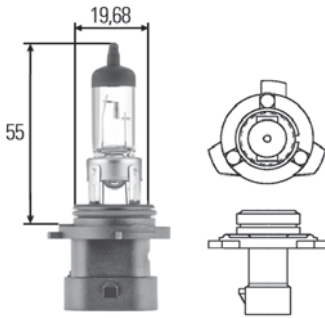

Bulbs for headlights

For HB4a dipped-beam headlights

Part No.	Pk.	
8GH 005 636-201	1	HB4a, ECE-R 37, bulb cap P 22 d, 12V51W