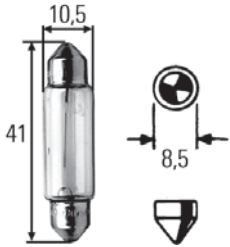

For stop and indicator lights

Part No.	Pk.	
8GM 002 091-121	10	K, DIN 72 601, bulb cap SV 8.5,
8GM 002 091-241	10	12V18W 24V18W