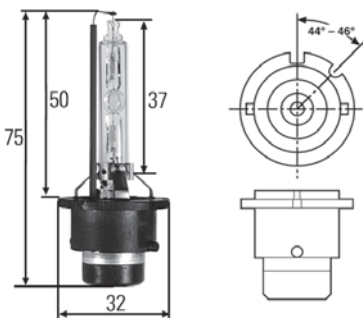

Gas discharge bulb for headlights, driving lights and work lights

Part No.	Pk.	
8GS 007 949-311	1	D4S, bulb cap P 32 d-5, 12V/24V35W HID