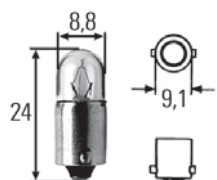

For interior lights and dashboard lighting

Part No.	Pk.	
8GP 002 068-121	10	H, (T2W/T3W) DIN 49 715, bulb cap BA 9 s, 12V2W
8GP 002 068-131	10	12V3W
8GP 002 068-241	10	24V3W