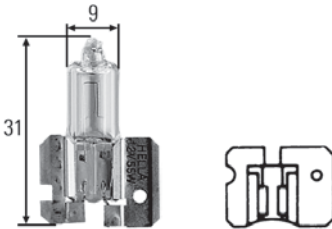

For H2 driving and fog lights

Part No.	Pk.	
8GH 002 857-241	1	H2, DIN 72 601, bulb cap X 511, 24V70W