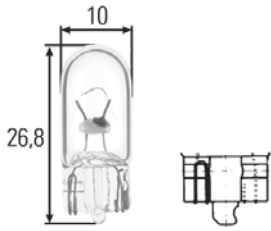

Bulbs for signal lights

For position lights and numberplate lights

Part No.	Pk.	
8GP 003 594-141	10	W3W, ECE-R37, bulb cap W 2.1 x 9.5 d, 12V3W
8GP 003 594-241	10	
8GP 003 594-121	10	W5W, ECE-R 37, bulb cap W 2.1 x 9.5 d, 12V5W
8GP 003 594-123	1	
8GP 003 594-261	10	
8GP 003 594-263	1	12V5W Blue Light, in pairs only, 2 pieces, carded
8GP 003 594-251	10	
8GP 003 594-258	1	12V5W Blue Light, in pairs only, 2 pieces, carded
		24V5W
		24V5W, 2 pieces, carded

For dashboard lighting

Part No.	Pk.	
8GA 008 901-241	10	Bulb cap W 2.1 x 9.5 d, 24V2W

For interior lights

Part No.	Pk.	
8GL 178 560-591	1	W5W, T10, LED RETROFIT T10 25LM, bulb cap W2,1 x 9,5 d 12V5W, 4000K
8GL 178 560-601	1	

For position lights, rear fog lights and reversing lights

Part No.	Pk.	
8GP 003 594-541	10	WY5W, ECE-R 37, bulb cap W 2.1 x 9.5 d, 12V5W amber
8GP 003 594-543	1	

For indicator lights, stop lights, rear fog lights and reversing lights

Part No.	Pk.	
8GP 009 021-002	10	WY21W, ECE-R 37, bulb cap W 3 x 16 d, 12V21W, yellow