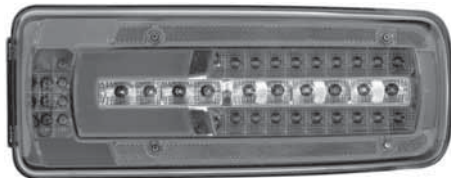

Manufacturer Model	Model year	Part no.	Pk.	Note
DAF				
CF CF Euro 6 vehicles (Software update needed)	05/13->	2VD 012 381-211	1	LED combination rearlight with licence plate, rear fog, reverse, clearance light, with marker reflex-reflector and side-mounted HDSCS plug (8 pole), left
		2VP 012 381-221	1	LED combination rearlight with rear fog-reverse-clearance light, side-marker light, with marker reflex-reflector and side-mounted HDSCS plug (8 pole), right
		2VP 012 381-241	1	LED combination rearlight with rear fog-reverse-clearance light, side-marker light, with marker reflex-reflector, side-mounted HDSCS plug (8 pole) and backup alarm, right
		2VD 012 381-251	1	LED combination rearlight with licence plate, rear fog, reverse, clearance light, with marker reflex-reflector and rear-mounted HDSCS plug (8 pole), left
		2VP 012 381-261	1	LED combination rearlight with rear fog-reverse-clearance light, side-marker light, with marker reflex-reflector and rear-mounted HDSCS plug (8 pole), right
		2VP 012 381-281	1	LED combination rearlight with rear fog-reverse-clearance light, side-marker light, with marker reflex-reflector, rear-mounted HDSCS plug (8 pole) and backup alarm, right
		5DS 009 602-001	1	LED-Indicator-control unit, 24V
		4DW 009 492-011	1	LED flasher unit, 24V
		8KA 211 923-002	2	Adapter lead with 7-pole DIN plug and 8-pole HDSCS plug
		9EL 208 551-001	1	Spare Parts: Lens
CF 65, CF 75, CF 85 CF 65, CF 75, CF 85	01/01->05/13	1EJ 247 046-031	1	H1/H7 headlight, left, with indicator light, without headlight leveller, with 24V bulbs
		1EJ 247 046-041	1	H1/H7 headlight, right, with indicator light, without headlight leveller, with 24V bulbs
		1EJ 247 046-011	1	H1/H7 headlight, left, with indicator light, with headlight leveller and 24V bulbs
		1EJ 247 046-021	1	H1/H7 headlight, right, with indicator light, with headlight leveller and 24V bulbs
		8GH 007 157-231	1	Spare Parts: 1x24V70W (H7) Long Life
		8GH 002 089-251	1	1x24V70W (H1)
		8GA 002 073-251	1	1x24V21W (P21W)
8GP 003 594-251	1	1x24V5W (W5W)