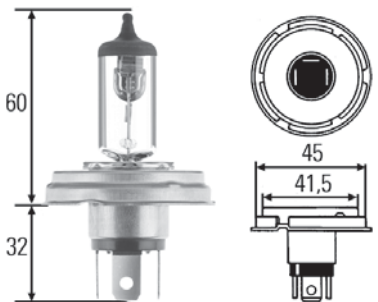

For H4 headlights

Part No.	Pk.	
8GJ 002 525-131	1	H4, ECE-R 37, bulb cap P 43 t-38, 12V60/55W
8GJ 002 525-136	1	12V60/55W, 1 piece, carded
8GJ 002 525-981	1	12V60/55W, Chrome Top 2.0
8GJ 002 525-001	1	12V60/55W + 30, Long Life, in pairs only
8GJ 002 525-471	1	12V60/55W + 50, in pairs only
8GJ 002 525-473	1	12V60/55W + 50, in pairs only, 2 pieces, carded
8GJ 002 525-531	1	12V60/55W + 90, in pairs only
8GJ 002 525-534	1	12V60/55W + 90, in pairs only, 6 sets
8GJ 178 560-481	1	12V60/55W + 120, in pairs only
8GJ 178 560-483	1	12V60/55W + 120, in pairs only, 9 sets
8GJ 002 525-361	10	12V60/55W Blue Light, in pairs only
8GJ 002 525-366	1	12V60/55W Blue Light, in pairs only, 2 pieces, carded
8GJ 002 525-301	1	12V60/55W Heavy Duty
8GJ 002 525-481	1	12V60/55W Long Life
8GJ 002 525-891	1	12V60/55W Super Long Life
8GJ 002 525-893	1	12V60/55W Super Long Life, 2 pieces, carded
8GJ 002 525-251	1	24V75/70W
8GJ 002 525-258	1	24V75/70W, 1 piece, carded
8GJ 002 525-281	1	24V75/70W Heavy Duty
8GJ 002 525-511	1	24V75/70W Double Power
8GJ 004 173-121	1	H4, ECE-R 37, bulb cap P 45t, 12V60/55W
8GJ 003 133-242	1	24V75/70W