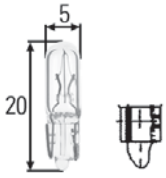

Bulbs for signal lights

For warning lights and switches

Part No.	Pk.	
8GP 002 095-121	10	W1.2W, DIN 72 601, bulb cap W 2 x 4.6 d, 12V1.2W
8GP 002 095-241	10	24V1.2W

For safety brake lights

Part No.	Pk.	
8GP 938 026-001	10	W2.3W, ECE-R 37, bulb cap W 2 x 4.6 d, 12V2.3W

Bulb with glass cap

For dashboard lighting

Part No.	Pk.	
8GA 007 997-181	10	Bulb cap W 2 x 4.6 d, 24V2W

Fluorescent tubes

For ceiling lights

Part No.	Pk.	
8GS 002 296-111	1	TL, bulb cap G5/11x15 Light colour 25, cold white, 12V/24V8W Light flux 450 lm, 4000 Kelvin, 8W,
8GS 002 296-101	1	Light flux > 300 lm, 2950° Kelvin, 8W, Light colour 32, soft glow, 12V/24V8W
8GS 861 953-011	1	Light flux 850 lm, 3450° Kelvin, 13W, Light colour 35, white, 12V/24V13W

For interior lights

Part No.	Pk.	
8GS 861 955-001	1	PL, bulb cap 2G7, 4000° Kelvin, cold white, 113 mm, 12V/24V7W
8GS 861 955-011	1	4000° Kelvin, cold white, 144 mm, 12V/24V9W
8GS 861 955-021	1	4000° Kelvin, cold white, 212 mm, 12V/24V11W
8GS 861 955-031	1	2700° Kelvin, cold white, 212 mm, 12V/24V11W