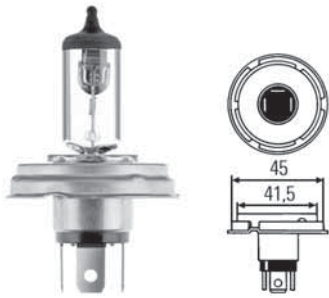

Bulbs for headlights

For asymmetrical R2 headlights

Part No.	Pk.	
8GD 002 088-141	1	R2 (Halogen), ECE-R 37, bulb cap P 45 t-41, 12V45/40W
8GD 002 088-271	1	24V55/50W