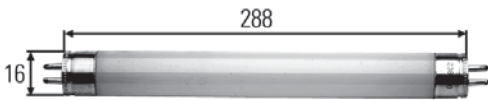

Fluorescent tubes

For ceiling lights

Part No.	Pk.	
8GS 002 296-111	1	TL, bulb cap G5/11x15 Light colour 25, cold white, 12V/24V8W Light flux 450 lm, 4000 Kelvin, 8W,
8GS 002 296-101	1	Light flux > 300 lm, 2950° Kelvin, 8W, Light colour 32, soft glow, 12V/24V8W
8GS 861 953-011	1	Light flux 850 lm, 3450° Kelvin, 13W, Light colour 35, white, 12V/24V13W