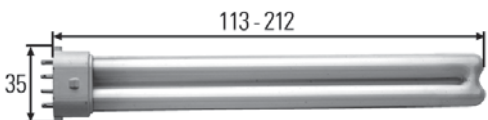

For interior lights

Part No.	Pk.	
8GS 861 955-001	1	PL, bulb cap 2G7, 4000° Kelvin, cold white, 113 mm, 12V/24V7W
8GS 861 955-011	1	4000° Kelvin, cold white, 144 mm, 12V/24V9W
8GS 861 955-021	1	4000° Kelvin, cold white, 212 mm, 12V/24V11W
8GS 861 955-031	1	2700° Kelvin, cold white, 212 mm, 12V/24V11W