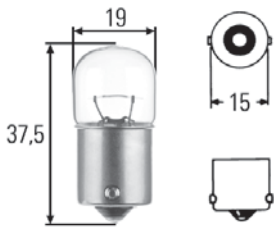

Bulbs for signal lights

For rear, licence plate, side, clearance and interior lights

Part No.	Pk.	
8GA 002 071-121	10	R5W, ECE-R 37, bulb cap BA 15 s, 12V5W
8GA 002 071-123	1	12V5W, 2 pieces, carded
8GA 002 071-241	10	24V5W
8GA 002 071-248	1	24V5W, 2 pieces, carded
8GA 002 071-261	10	24V5W Heavy Duty
8GA 002 071-361	10	R5W, ECE-R 37, bulb cap BA 15 d, 24V5W

For rear, licence plate, side, clearance and interior lights

Part No.	Pk.	
8GA 002 071-131	10	R10W, ECE-R 37, bulb cap BA 15 s, 12V10W
8GA 002 071-133	1	12V10W, 2 pieces, carded
8GA 002 071-251	10	24V10W
8GA 002 071-258	1	24V10W, 2 pieces, carded
8GA 002 071-271	10	24V10W Heavy Duty

For indicator lights

Part No.	Pk.	
8GA 002 071-051	1	RY10W, bulb cap BAU15s 12V10W

For reverse-, position-, interior- and reading lights

Part No.	Pk.	
8GH 002 473-132	1	H10W, bulb cap BA 9s, 12V20W
8GH 002 473-151	10	12V5W
8GH 002 473-191	10	12V10W

For halogen position lights and daytime running lights

Part No.	Pk.	
8GH 007 643-121	10	H6W, ECE-R 37, bulb cap BAX 9 s, 12V6W