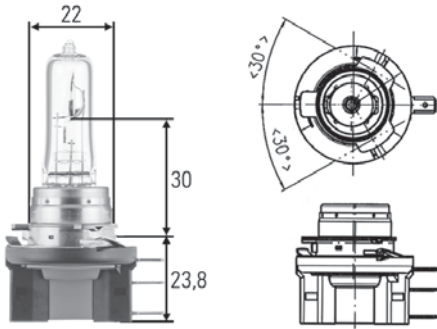

Bulbs for headlights

For headlights with driving-, daytime running- and position lights

Part No.	Pk.	
8GJ 168 119-001	1	H15, ECE-R 37, bulb cap PGJ 236t-1, 12V15/55W
8GJ 168 119-241	1	24V20/60W