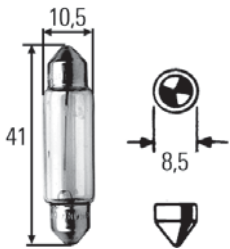

For license plate, position, interior, door lights

Part No.	Pk.	
8GM 002 091-321	1	Bulb cap SV 8.5, 24V5W