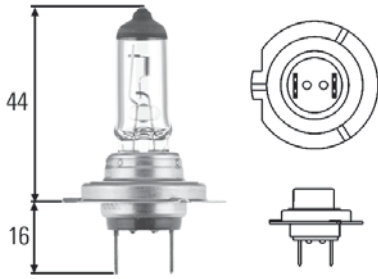

Bulbs for headlights

For H7 headlights and fog lights

Part No.	Pk.	
8GH 007 157-121	1	H7, ECE-R 37, bulb cap PX 26 d, 12V55W
8GH 007 157-126	1	12V55W, 1 piece, carded
8GH 007 157-181	10	12V55W Blue Light, in pairs only
8GH 007 157-186	1	12V55W Blue Light, in pairs only, 2 pieces, carded
8GH 007 157-551	1	12V55W Chrome Top 2.0
8GH 007 157-201	1	H7, ECE-R 37, bulb cap PX 26 d, 12V55W Long Life
8GH 007 157-451	1	12V55W Super Long Life
8GH 007 157-453	1	12V55W Super Long Life, 2 pieces, carded
8GH 007 157-471	1	12V55W + 50, in pairs only
8GH 007 157-473	1	12V55W + 50, in pairs only, 2 pieces, carded
8GH 007 157-531	1	12V55W + 90, in pairs only
8GH 007 157-551	1	H7, 12V55W Chrome Top 2.0
8GH 007 157-533	1	H7, ECE-R 37, bulb cap PX 26 d, 12V55W + 90, in pairs only, 8 sets
8GH 178 560-491	1	12V55W + 120, in pairs only
8GH 178 560-493	1	12V55W + 120, in pairs only, 9 sets
8GH 007 157-481	1	12V55W Amber Light
8GH 007 157-241	1	24V70W
8GH 007 157-248	1	24V70W, 1 piece, carded
8GH 007 157-231	1	24V70W Long Life

For H4 headlights