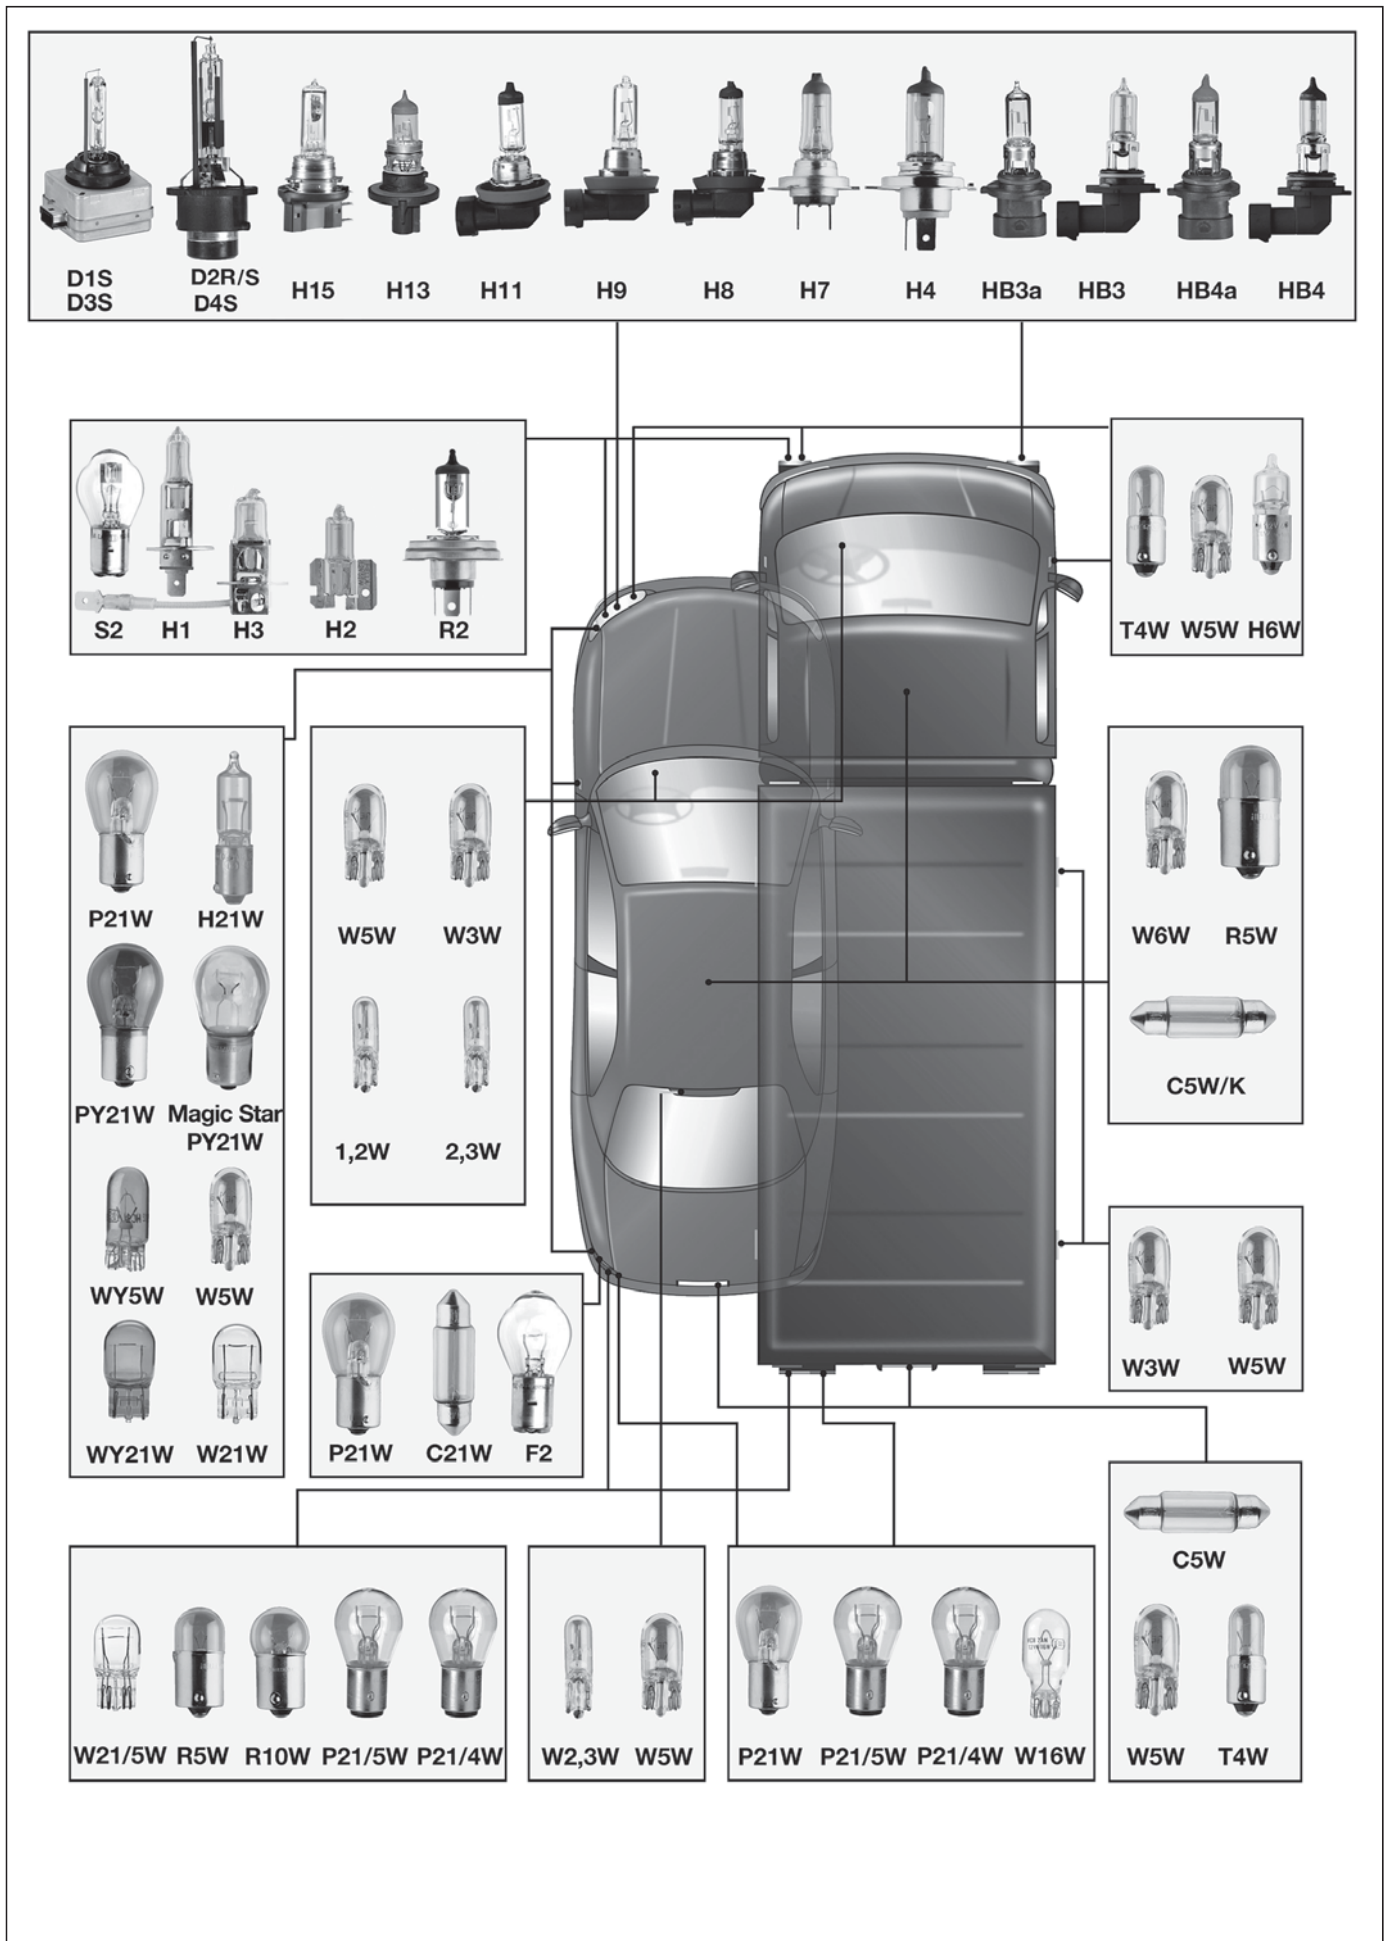

H7 bulb sets

Part No.	Pk.	
8GH 007 157-901	1	<p>Contains: 1 each of 12V55W (H7) 12V21/5W (P21/5W) 12V21/4W (P21/4W) 12V21W (P21W) 12V21W (PY21W) 12V5W (R5W) 12V5W (W5W) Blade-type fuses 10A, 15A, 30A</p> <p>H7 bulb set, 12V</p>
8GH 007 157-913	1	<p>Contains: 1 each of 12V55W (H7) 12V21/5W (P21/5W) 12V21W (P21W) 12V5W (R5W) 12V5W (W5W) 12V5W (C5W) Blade-type fuses 10A, 15A and 30A</p> <p>H7 bulb set, 12V</p>
8GH 007 157-941	1	<p>Contains: 1 each of 12V55W (H7) 12V21W (P21W) 12V5W (R5W) 12V4W (T4W) Blade-type fuses 10A, 15A and 30A</p> <p>H7 Mini bulb set, 12V</p>
8GH 007 157-931	1	<p>Contains: 2 each of 24V70W (H7) 24V21/5W (P21/5W) 24V21W (P21W) 24V10W (R10W) 24V5W (W5W) 24V5W (C5W) 2 each of blade-type fuses 10A, 15A and 30A</p> <p>H7 bulb set, 24V</p>