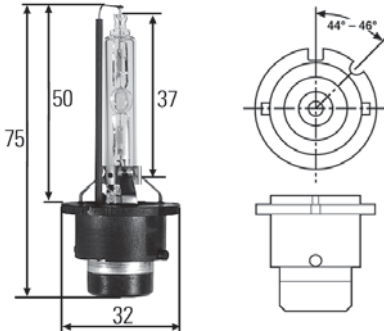

Gas discharge bulb for headlights, driving lights and work lights

Part No.	Pk.	
8GS 007 949-261	1	D2S, bulb cap P 32 d-2, 12V/24V35W HID
8GS 007 949-251	1	12V/24V35W HID, 5000° K