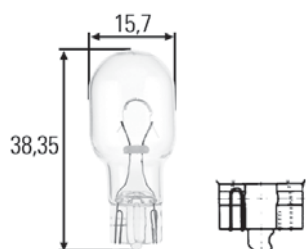

For position lights, rear fog lights and reversing lights

Part No.	Pk.	
8GA 008 246-001	10	W16W, ECE-R 37, bulb cap W 2.1 x 9.5 d, 12V16W