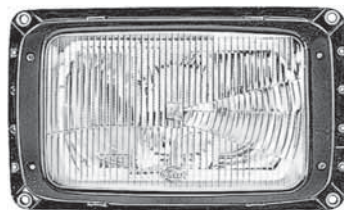

MAN

Manufacturer Model	Model year	Part no.	Pk.	Note
MAN				
12.136 - 48.321 (F8, F9)		1AG 003 434-251	1	H4 headlight, suitable for headlight leveller
12.136 - 48.321 (F8, F9-series)				Spare Parts:
12.136, 12.170, 12.192		9ES 120 743-001	2	Lens
14.170, 14.192, 14.220		9DE 132 750-015	2	Reflector
15.168, 15.192, 15.220, 15.240				Accessories:
16.136, 16.168, 16.170, 16.192, 16.220, 16.240		8GJ 002 525-251	1	1x24V75/70W (H4)
17.136, 17.170, 17.192, 17.220, 17.240		8GP 002 067-241	1	1x24V4W (T4W)
19.240, 19.281, 19.291, 19.321, 19.331, 19.361				
20.281, 20.321, 20.361				
22.192, 22.220, 22.240, 22.281, 22.291, 22.321, 22.331, 22.361				
26.240, 26.281, 26.291, 26.321, 26.331, 26.361, 26.365				
30.281, 30.291, 30.321, 30.331				
32.240, 32.281, 32.291, 32.321, 32.331, 32.361, 32.365				
40.365, 40.400, 48.321				
48.321