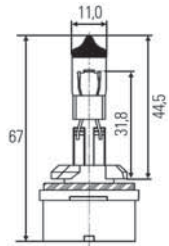

Gas discharge bulbs for headlights

Gas discharge bulb for headlights

Part No.	Pk.	
8GS 007 001-151	1	D2R, bulb cap P 32 d-3, 12V/24V35W HID
8GS 007 001-241	1	12V/24V35W HID, 5000° K