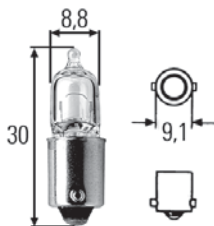

Bulbs for signal lights

For rear, licence plate, side, clearance and interior lights

Part No.	Pk.	
8GA 002 071-121	10	R5W, ECE-R 37, bulb cap BA 15 s, 12V5W
8GA 002 071-123	1	12V5W, 2 pieces, carded
8GA 002 071-241	10	24V5W
8GA 002 071-248	1	24V5W, 2 pieces, carded
8GA 002 071-261	10	24V5W Heavy Duty
8GA 002 071-361	10	R5W, ECE-R 37, bulb cap BA 15 d, 24V5W

For rear, licence plate, side, clearance and interior lights

Part No.	Pk.	
8GA 002 071-131	10	R10W, ECE-R 37, bulb cap BA 15 s, 12V10W
8GA 002 071-133	1	12V10W, 2 pieces, carded
8GA 002 071-251	10	24V10W
8GA 002 071-258	1	24V10W, 2 pieces, carded
8GA 002 071-271	10	24V10W Heavy Duty

For indicator lights

Part No.	Pk.	
8GA 002 071-051	1	RY10W, bulb cap BAU15s 12V10W

For reverse-, position-, interior- and reading lights

Part No.	Pk.	
8GH 002 473-132	1	H10W, bulb cap BA 9s, 12V20W
8GH 002 473-151	10	12V5W
8GH 002 473-191	10	12V10W

For halogen position lights and daytime running lights

Part No.	Pk.	
8GH 007 643-121	10	H6W, ECE-R 37, bulb cap BAX 9 s, 12V6W