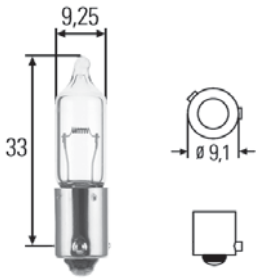

Bulbs for headlights

For indicator lights

Part No.	Pk.	
8GH 008 417-001	1	H21W, ECE-R 37, bulb cap BAY 9 s,
8GH 008 417-012	10	12V21W Long Life 24V21W