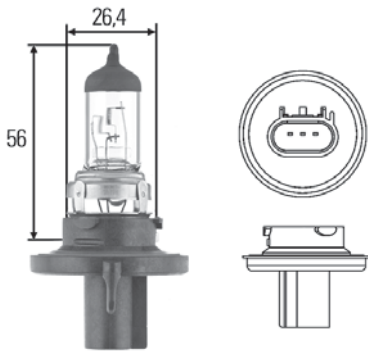

For H13 headlights (2-headlight system)

Part No.	Pk.	
8GJ 008 837-121	1	H13, ECE-R 37, bulb cap P 26.4T, 12V60/55W