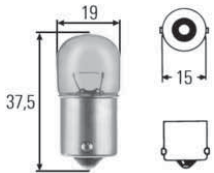

Bulbs for signal lights

For rear, licence plate, side, clearance and interior lights

Part No.	Pk.	
8GA 002 071-121	10	R5W, ECE-R 37, bulb cap BA 15 s, 12V5W
8GA 002 071-123	1	12V5W, 2 pieces, carded
8GA 002 071-241	10	24V5W
8GA 002 071-248	1	24V5W, 2 pieces, carded
8GA 002 071-261	10	24V5W Heavy Duty
8GA 002 071-361	10	R5W, ECE-R 37, bulb cap BA 15 d, 24V5W

For rear, licence plate, side, clearance and interior lights

Part No.	Pk.	
8GA 002 071-131	10	R10W, ECE-R 37, bulb cap BA 15 s, 12V10W
8GA 002 071-133	1	12V10W, 2 pieces, carded
8GA 002 071-251	10	24V10W
8GA 002 071-258	1	24V10W, 2 pieces, carded
8GA 002 071-271	10	24V10W Heavy Duty

For indicator lights

Part No.	Pk.	
8GA 002 071-051	1	RY10W, bulb cap BAU15s 12V10W

For reverse-, position-, interior- and reading lights

Part No.	Pk.	
8GH 002 473-132	1	H10W, bulb cap BA 9s, 12V20W
8GH 002 473-151	10	12V5W
8GH 002 473-191	10	12V10W

For halogen position lights and daytime running lights

Part No.	Pk.	
8GH 007 643-121	10	H6W, ECE-R 37, bulb cap BAX 9 s, 12V6W