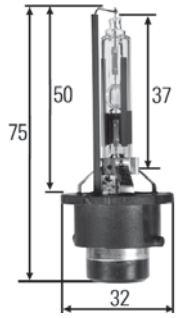

Gas discharge bulbs for headlights

Gas discharge bulb for headlights

Part No.	Pk.	
8GS 007 001-151	1	D2R, bulb cap P 32 d-3, 12V/24V35W HID
8GS 007 001-241	1	12V/24V35W HID, 5000° K

Bulbs for headlights

For fog lights

Part No.	Pk.	
8GH 008 991-021	1	H27W/1, ECE-R 37, bulb cap PG 13, 12V27W
8GH 008 991-031		H27W/2, ECE-R 37, bulb cap PGJ 13, 12V27W

For fog lights

Part No.	Pk.	
8GH 186 996-001	1	H16, Long Life 12V16W