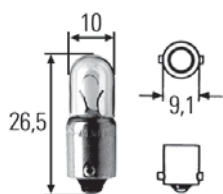

Bulbs for signal lights

For reading lights and hand lights

Part No.	Pk.	
8GP 008 285-001	1	Xenon, bulb cap BA 9 s, 24V7.5W