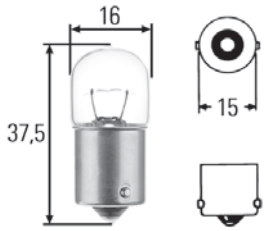

Bulbs for signal lights

For rear, licence plate, side, clearance and interior lights

Part No.	Pk.	
8GA 002 071-121	10	R5W, ECE-R 37, bulb cap BA 15 s, 12V5W
8GA 002 071-123	1	12V5W, 2 pieces, carded
8GA 002 071-241	10	24V5W
8GA 002 071-248	1	24V5W, 2 pieces, carded
8GA 002 071-261	10	24V5W Heavy Duty
8GA 002 071-361	10	R5W, ECE-R 37, bulb cap BA 15 d, 24V5W

For rear, licence plate, side, clearance and interior lights

Part No.	Pk.	
8GA 002 071-131	10	R10W, ECE-R 37, bulb cap BA 15 s, 12V10W
8GA 002 071-133	1	12V10W, 2 pieces, carded
8GA 002 071-251	10	24V10W
8GA 002 071-258	1	24V10W, 2 pieces, carded
8GA 002 071-271	10	24V10W Heavy Duty

For indicator lights

Part No.	Pk.	
8GA 002 071-051	1	RY10W, bulb cap BAU15s 12V10W

For reverse-, position-, interior- and reading lights

Part No.	Pk.	
8GH 002 473-132	1	H10W, bulb cap BA 9s, 12V20W
8GH 002 473-151	10	12V5W
8GH 002 473-191	10	12V10W

For halogen position lights and daytime running lights

Part No.	Pk.	
8GH 007 643-121	10	H6W, ECE-R 37, bulb cap BAX 9 s, 12V6W