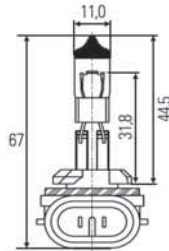

Bulbs for headlights

For fog lights

Part No.	Pk.	
8GH 008 991-021	1	H27W/1, ECE-R 37, bulb cap PG 13, 12V27W
8GH 008 991-031		H27W/2, ECE-R 37, bulb cap PGJ 13, 12V27W