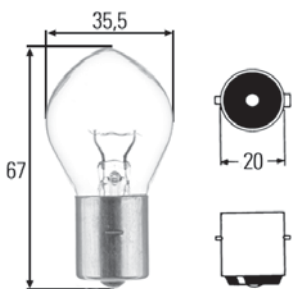

For F2 work lights, fog lights, rear fog lights and reversing lights

Part No.	Pk.	
8GA 002 083-131	1	F2, DIN 72 601, bulb cap BA 20 s, 12V35W
8GA 002 083-251	1	24V35W