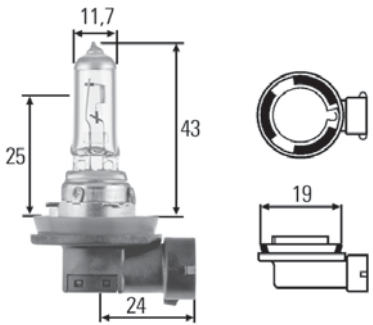

Bulbs for headlights

For H9 headlights and driving lights

Part No.	Pk.	
8GH 008 357-001	1	H9, ECE-R 37, bulb cap PGJ 19-5, 12V65W
8GH 008 357-011	1	H9B, bulb cap PGJY19-5 12V65W

For H8 headlights

Part No.	Pk.	
8GH 008 356-121	1	H8, ECE-R 37, bulb cap PGJ 19-1, 12V35W
8GH 008 356-181	1	12V35W + 30, in pairs only
8GH 008 356-011	1	H8B, bulb cap PGJY-1 12V35W