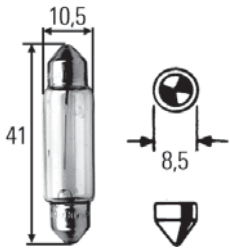

Bulbs for signal lights

For lights

Part No.	Pk.	
8GM 002 091-131	10	K, DIN 72 601, bulb cap SV 8.5, 12V10W 24V10W
8GM 002 091-251	10