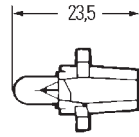

Bulbs with plastic caps

For dashboard and interior lighting

Part No.	Pk.	
8GA 007 997-051	10	Bulb cap B 8.7 d, grey, 12V1.2W
8GA 007 997-091	10	Bulb cap B 8.7 d, green, 12V2W

For dashboard and interior lighting

Part No.	Pk.	
8GA 007 997-101	10	Mini-halogen. Bulb cap B 10 d, brown, 12V3W
8GA 007 997-111	10	12V5W