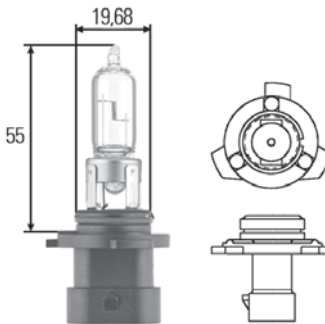

Bulbs for headlights

For HB4a dipped-beam headlights

Part No.	Pk.	
8GH 005 636-201	1	HB4a, ECE-R 37, bulb cap P 22 d, 12V51W

For HB4 dipped-beam headlights

Part No.	Pk.	
8GH 005 636-121	1	HB4, ECE-R 37, bulb cap P 22 d, 12V51W

For HB3a main-beam headlights

Part No.	Pk.	
8GH 005 635-161	1	HB3a, ECE-R 37, bulb cap P 20 d, 12V60W

For HB3 main-beam headlights

Part No.	Pk.	
8GH 005 635-121	1	HB3, ECE-R 37, bulb cap P 20 d, 12V60W

For HS1 main-beam headlights

Part No.	Pk.	
8GJ 329 393-043	1	HIR2, bulb cap PX20d 12V 55W