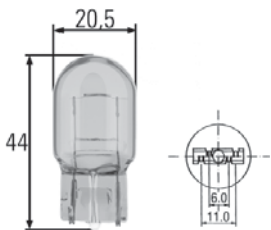

Bulbs for signal lights

For position lights and numberplate lights

Part No.	Pk.	
8GP 003 594-141	10	W3W, ECE-R37, bulb cap W 2.1 x 9.5 d, 12V3W
8GP 003 594-241	10	
8GP 003 594-121	10	W5W, ECE-R 37, bulb cap W 2.1 x 9.5 d, 12V5W
8GP 003 594-123	1	
8GP 003 594-261	10	
8GP 003 594-263	1	12V5W Blue Light, in pairs only, 2 pieces, carded
8GP 003 594-251	10	
8GP 003 594-258	1	12V5W Blue Light, in pairs only, 2 pieces, carded
		24V5W
		24V5W, 2 pieces, carded

For dashboard lighting

Part No.	Pk.	
8GA 008 901-241	10	Bulb cap W 2.1 x 9.5 d, 24V2W

For interior lights

Part No.	Pk.	
8GL 178 560-591	1	W5W, T10, LED RETROFIT T10 25LM, bulb cap W2,1 x 9,5 d 12V5W, 4000K
8GL 178 560-601	1	

For position lights, rear fog lights and reversing lights

Part No.	Pk.	
8GP 003 594-541	10	WY5W, ECE-R 37, bulb cap W 2.1 x 9.5 d, 12V5W amber
8GP 003 594-543	1	

For indicator lights, stop lights, rear fog lights and reversing lights

Part No.	Pk.	
8GP 009 021-002	10	WY21W, ECE-R 37, bulb cap W 3 x 16 d, 12V21W, yellow