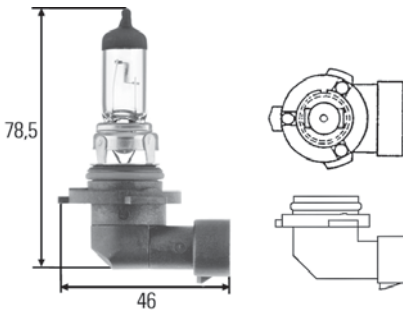

For HB4 dipped-beam headlights

Part No.	Pk.	
8GH 005 636-121	1	HB4, ECE-R 37, bulb cap P 22 d, 12V51W

For HB3a main-beam headlights

Part No.	Pk.	
8GH 005 635-161	1	HB3a, ECE-R 37, bulb cap P 20 d, 12V60W