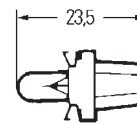

For dashboard and interior lighting

Part No.	Pk.	
8GA 007 997-161	10	Bulb cap B 8.5 d, beige, 12V1.5W
8GA 007 997-071	10	Bulb cap B 8.5 d, grey, 24V1.2W
8GA 007 997-081	10	Bulb cap B 8.5 d, green, 12V2W