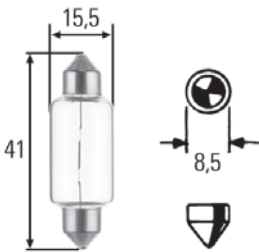

For reverse lights (older versions)

Part No.	Pk.	
8GM 002 091-141	10	Bulb cap SV 8.5, 12V15W 24V15W
8GM 002 091-261	10	
8GM 002 091-121	10	
8GM 002 091-181	10	C21W, ECE-R 37, bulb cap SV 8.5, 12V21W