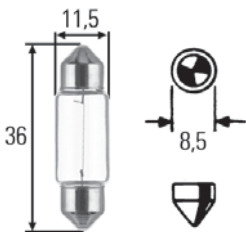

For rear, licence plate, side, clearance and interior lights

Part No.	Pk.	
8GM 002 092-121	10	C5W, ECE-R 37, bulb cap SV 8.5,
8GM 002 092-123	1	12V5W
8GM 002 092-241	10	12V5W, 2 pieces, carded 24V5W

For interior and reading lights

Part No.	Pk.	
8GL 178 560-551	1	C5W, LED RETROFIT FESTOON, bulb cap SV 8,5-8,
8GL 178 560-561	1	12V5W, 4000K 12V5W, 5000K
8GL 178 560-571	1	C5W, LED RETROFIT FESTOON, bulb cap SV 8,5-8,
8GL 178 560-581	1	12V5W, 4000K 12V5W, 5000K