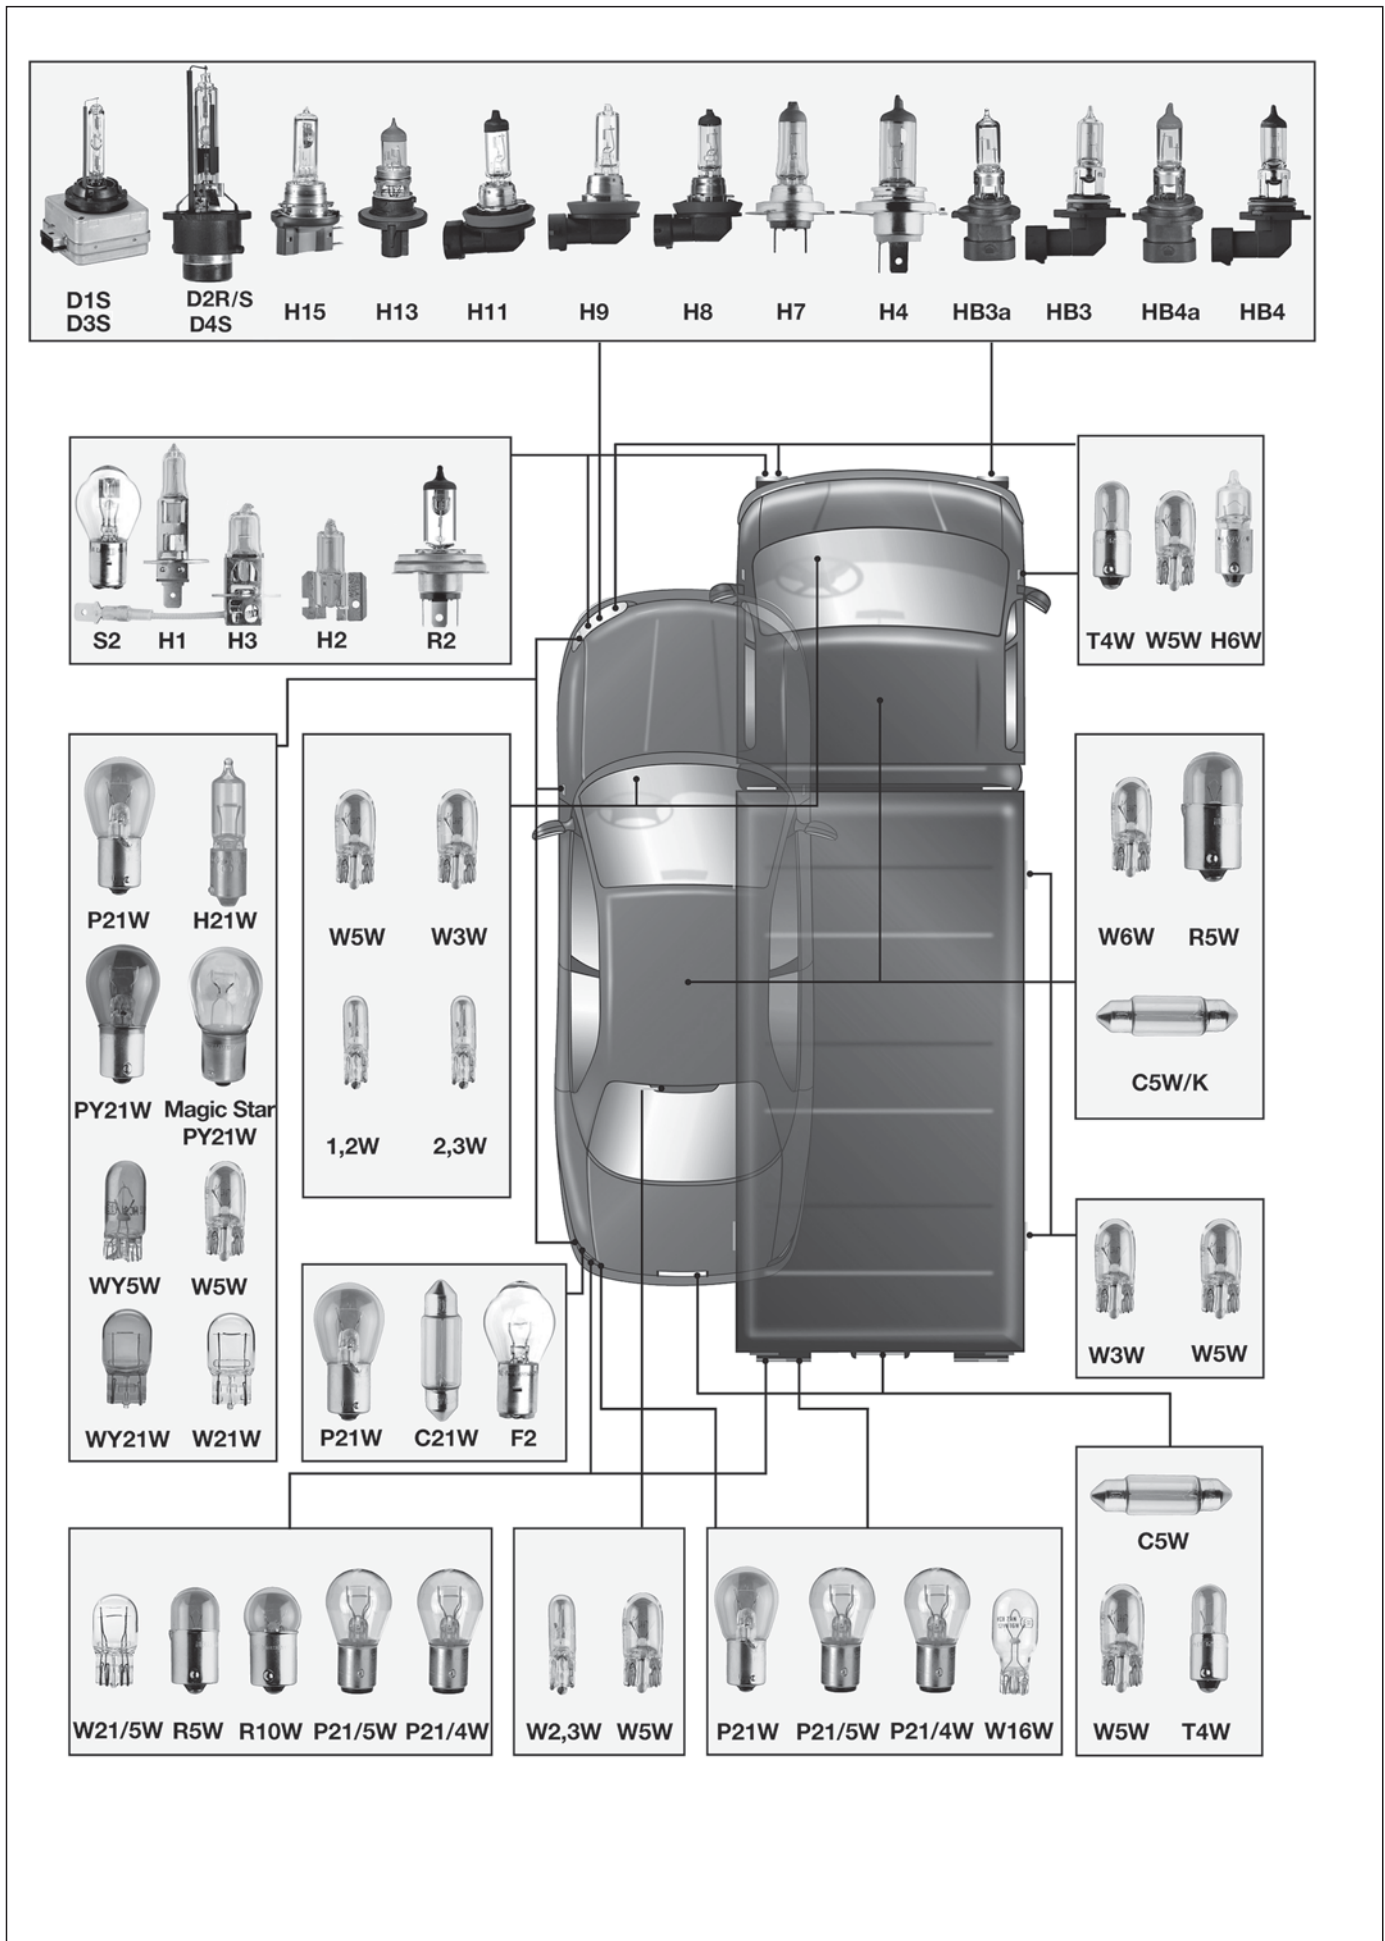

Bulb overview for cars and trucks