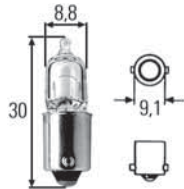

Bulbs for signal lights

For rear, license plate, side, clearance and interior lights

Part no.	Pk.	
8GA 002 071-131	10	R10W, ECE-R 37, bulb cap BA 15 s, 12V10W
8GA 002 071-251	10	24V10W
8GA 002 071-271	10	24V10W Heavy Duty

For reverse-, position-, interior- and reading lights

Part no.	Pk.	
8GH 002 473-132	1	H10W, bulb cap BA 9s, 12V20W
8GH 002 473-151	10	12V5W
8GH 002 473-191	10	12V10W

For halogen position lights and daytime running lights

Part no.	Pk.	
8GH 007 643-121	10	H6W, ECE-R 37, bulb cap BAX 9 s, 12V6W

For indicator lights, stop lights, rear fog lights and reversing lights

Part no.	Pk.	
8GH 008 417-001	1	H21W, bulb cap BAY 9 s, 12V21W Long Life
8GH 008 417-012	10	24V21W

For stop and indicator lights

Part no.	Pk.	
8GM 002 091-121	10	K, DIN 72 601, bulb cap SV 8.5, 12V18W
8GM 002 091-241	10	24V18W

For rear, licence plate, side, clearance and interior lights

Part no.	Pk.	
8GM 002 092-121	10	C5W, ECE-R 37, bulb cap SV 8.5, 12V5W
8GM 002 092-241	10	24V5W

For lights

Part no.	Pk.	
8GM 002 091-131	10	K, DIN 72 601, bulb cap SV 8.5, 12V10W
8GM 002 091-251	10	24V10W