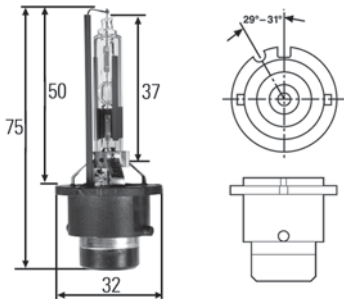

Gas discharge bulb for headlights

Part no.	Pk.	
8GS 007 001-151	1	D2R, bulb cap P 32 d-3, 12V/24V35W HID
8GS 007 001-241	1	12V/24V35W HID, 5000° K