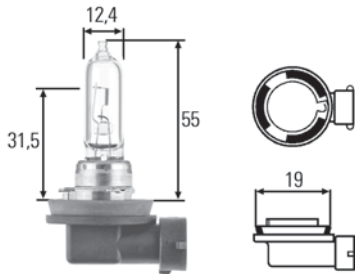

Bulbs for headlights

For H11 headlights

Part no.	Pk.	
8GH 008 358-121	1	H11, ECE-R 37, bulb cap PGJ 19-2, 12V55W
8GH 008 358-151	1	12V55W + 30, in pairs only
8GH 008 358-181	1	12V55W Blue Light, in pairs only
8GH 008 358-241	1	24V70W
8GH 008 358-251	1	24V70W Double Power

For H9 headlights and driving lights

Part no.	Pk.	
8GH 008 357-001	1	H9, ECE-R 37, bulb cap PGJ 19-5, 12V65W
8GH 008 357-151	1	12V65W + 30, in pairs only

For H8 headlights

Part no.	Pk.	
8GH 008 356-121	1	H8, ECE-R 37, bulb cap PGJ 19-1, 12V35W
8GH 008 356-181	1	12V35W + 30, in pairs only

For H7 headlights and fog lights

Part no.	Pk.	
8GH 007 157-121	1	H7, ECE-R 37, bulb cap PX 26 d, 12V55W
8GH 007 157-181	10	12V55W Blue Light, in pairs only
8GH 007 157-201	1	12V55W Long Life
8GH 007 157-471	1	12V55W + 50, in pairs only
8GH 007 157-531	1	12V55W + 90, in pairs only
8GH 007 157-533	1	12V55W + 90, in pairs only, 8 sets
8GH 178 560-491	1	12V55W + 120
		12V55W + 120, in pairs only, 9 sets
8GH 178 560-493	1	12V55W Amber Light
8GH 007 157-481	1	24V70W
8GH 007 157-241	1	24V70W
8GH 007 157-231	1	24V70W Long Life