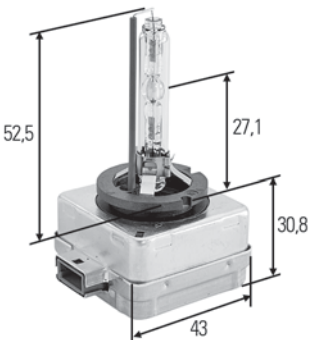

Gas discharge bulbs for headlights

Gas discharge bulb for headlights, driving lights and work lights

Part no.	Pk.	Contents:
8GS 009 028-111	1	D1S, bulb cap PK 32 d-2, 12V/24V35W HID
8GS 009 028-621	1	12V/24V35W HID, 5000° K

Gas discharge bulb for headlights and driving lights

Part no.	Pk.	Contents:
8GS 009 028-311	1	D3S, bulb cap Pk 32 d-5, 12V/24V35W HID

Gas discharge bulb for headlights, driving lights and work lights

Part no.	Pk.	Contents:
8GS 007 949-261	1	D2S, bulb cap P 32 d-2, 12V/24V35W HID
8GS 007 949-251	1	12V/24V35W HID, 5000° K