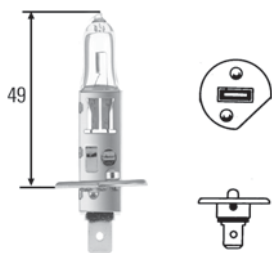

For H1 headlights, fog lights and rotating beacons

Part no.	Pk.	
8GH 002 089-133	1	H1, ECE-R 37, bulb cap P 14.5 s, 12V55W
8GH 002 089-141	10	12V55W Blue Light, in pairs only
8GH 002 089-501	1	12V55W Amber Light
8GH 002 089-351	1	12V55W Long Life
8GH 002 089-471	1	12V55W + 50, in pairs only
8GH 002 089-531	1	12V55W + 90, in pairs only
8GH 178 560-471	1	12V55W + 120, in pairs only
8GH 002 089-251	1	24V70W
8GH 002 089-253	100	24V70W
8GH 002 089-361	1	24V70W Heavy Duty
8GH 002 089-491	1	24V70W Double Power