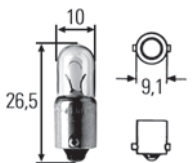

Bulbs for signal lights

For reverse lights (older versions)

Part no.	Pk.	
8GM 002 091-141	10	Bulb cap SV 8.5, 12V15W
8GM 002 091-261	10	24V15W
8GM 002 091-121	10	12V18W
8GM 002 091-181	10	C21W, ECE-R 37, bulb cap SV 8.5, 12V21W

For lights

Part no.	Pk.	
8GM 002 094-121	10	M, bulb cap SV 7-8, 12V3W
8GM 002 094-241	10	24V3W

For interior and reading lights

Part no.	Pk.	
8GP 002 067-061	10	T4W, ECE-R 37, bulb cap BA 9 s, 6V4W
8GP 002 067-121	10	12V4W
8GP 002 067-241	10	24V4W
8GP 002 067-261	10	24V4W Heavy Duty

For interior and reading lights

Part no.	Pk.	
8GP 007 676-121	10	Xenon, T6W, ECE-R37, bulb cap BA 9 s, 12V6W

For reading lights and hand lights

Part no.	Pk.	
8GP 008 285-001	1	Xenon, bulb cap BA 9 s, 28V7.5W

For interior lights and dashboard lighting

Part no.	Pk.	
8GP 002 068-121	10	H, (T2W/T3W) DIN 49 715, bulb cap BA 9 s, 12V2W
8GP 002 068-131	10	12V3W
8GP 002 068-241	10	24V2W

For hazard warning flasher lights

Part no.	Pk.	
8GP 002 096-061	10	B2.4W, DIN 49 848, bulb cap EP 10, 6V2.4W

For warning lights and switches

Part no.	Pk.	
8GP 002 066-121	10	J, DIN 72 601, bulb cap BA 7 s, 12V2W
8GP 002 066-241	10	24V3W