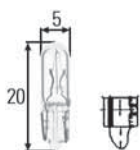

Bulbs for signal lights

For position lights, rear fog lights and reversing lights

Part no.	Pk.	
8GA 008 246-001	10	W16W, ECE-R 37, bulb cap W 2.1 x 9.5 d, 12V16W

For stop lights

Part no.	Pk.	
8GA 008 892-002	10	W21W, ECE-R 37, bulb cap W 3 x 16 d, 12V21W

For position lights and numberplate lights

Part no.	Pk.	
8GP 003 594-141	10	W3W, ECE-R37, bulb cap W 2.1 x 9.5 d, 12V3W
8GP 003 594-241	10	24V3W
8GP 003 594-121	10	W5W, ECE-R 37, bulb cap W 2.1 x 9.5 d, 12V5W
8GP 003 594-261	10	12V5W Blue Light, in pairs only
8GP 003 594-251	10	24V5W

For dashboard lighting

Part no.	Pk.	
8GA 008 901-241	10	Bulb cap W 2.1 x 9.5 d, 24V2W

For position lights, rear fog lights and reversing lights

Part no.	Pk.	
8GP 003 594-541	10	WY5W, ECE-R 37, bulb cap W 2.1 x 9.5 d, 12V5W amber

For indicator lights, stop lights, rear fog lights and reversing lights

Part no.	Pk.	
8GP 009 021-002	10	WY21W, ECE-R 37, bulb cap W 3 x 16 d, 12V21W, yellow

For warning lights and switches

Part no.	Pk.	
8GP 002 095-121	10	W1.2W, DIN 72 601, bulb cap W 2 x 4.6 d, 12V1.2W
8GP 002 095-241	10	24V1.2W