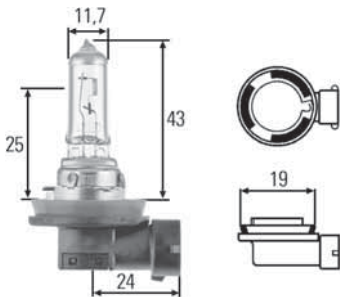

Bulbs for headlights

For H11 headlights

Part no.	Pk.	
8GH 008 358-121	1	H11, ECE-R 37, bulb cap PGJ 19-2, 12V55W
8GH 008 358-151	1	12V55W + 30, in pairs only
8GH 008 358-181	1	12V55W Blue Light, in pairs only
8GH 008 358-241	1	24V70W
8GH 008 358-251	1	24V70W Double Power

For H9 headlights and driving lights

Part no.	Pk.	
8GH 008 357-001	1	H9, ECE-R 37, bulb cap PGJ 19-5, 12V65W
8GH 008 357-151	1	12V65W + 30, in pairs only

For H8 headlights

Part no.	Pk.	
8GH 008 356-121	1	H8, ECE-R 37, bulb cap PGJ 19-1, 12V35W
8GH 008 356-181	1	12V35W + 30, in pairs only

For H7 headlights and fog lights

Part no.	Pk.	
8GH 007 157-121	1	H7, ECE-R 37, bulb cap PX 26 d, 12V55W
8GH 007 157-181	10	12V55W Blue Light, in pairs only
8GH 007 157-201	1	12V55W Long Life
8GH 007 157-471	1	12V55W + 50, in pairs only
8GH 007 157-531	1	12V55W + 90, in pairs only
8GH 007 157-533	1	12V55W + 90, in pairs only, 8 sets
8GH 178 560-491	1	12V55W + 120
		12V55W + 120, in pairs only, 9 sets
8GH 178 560-493	1	12V55W Amber Light
8GH 007 157-481	1	24V70W
8GH 007 157-241	1	24V70W
8GH 007 157-231	1	24V70W Long Life