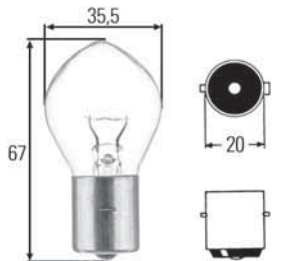

For F2 work lights, fog lights,
rear fog lights and reversing lights

Part no.	Pk.	
8GA 002 083-131	1	F2, DIN 72 601, bulb cap BA 20 s, 12V35W
8GA 002 083-251	1	24V35W