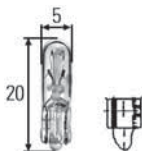

Part no.	Pk.	
8GA 007 997-181	10	Bulb cap W 2 x 4.6 d, 24V2W

Bulbs with plastic caps

For dashboard and interior lighting