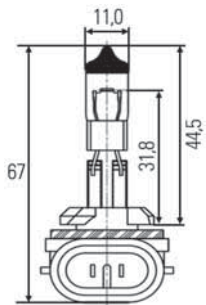

Bulbs for headlights

For fog lights

Part no.	Pk.	
8GH 008 991-021	1	H27W/1, ECE-R 37, bulb cap PG 13, 12V27W
8GH 008 991-031	1	H27W/2, ECE-R 37, bulb cap PGJ 13, 12V27W