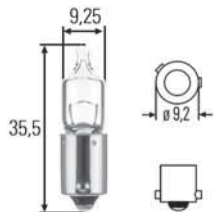

Bulbs for signal lights

For rear, license plate, side, clearance and interior lights

Part no.	Pk.	
8GA 002 071-131	10	R10W, ECE-R 37, bulb cap BA 15 s, 12V10W
8GA 002 071-251	10	24V10W
8GA 002 071-271	10	24V10W Heavy Duty

For reverse-, position-, interior- and reading lights

Part no.	Pk.	
8GH 002 473-132	1	H10W, bulb cap BA 9s, 12V20W
8GH 002 473-151	10	12V5W
8GH 002 473-191	10	12V10W

For halogen position lights and daytime running lights

Part no.	Pk.	
8GH 007 643-121	10	H6W, ECE-R 37, bulb cap BAX 9 s, 12V6W

For indicator lights, stop lights, rear fog lights and reversing lights

Part no.	Pk.	
8GH 008 417-001	1	H21W, bulb cap BAY 9 s, 12V21W Long Life
8GH 008 417-012	10	24V21W

For stop and indicator lights

Part no.	Pk.	
8GM 002 091-121	10	K, DIN 72 601, bulb cap SV 8.5, 12V18W
8GM 002 091-241	10	24V18W

For rear, licence plate, side, clearance and interior lights

Part no.	Pk.	
8GM 002 092-121	10	C5W, ECE-R 37, bulb cap SV 8.5, 12V5W
8GM 002 092-241	10	24V5W

For lights

Part no.	Pk.	
8GM 002 091-131	10	K, DIN 72 601, bulb cap SV 8.5, 12V10W
8GM 002 091-251	10	24V10W