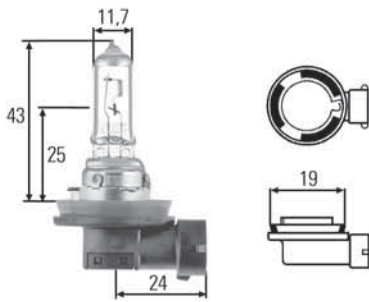

Bulbs for headlights

For H11 headlights

Part no.	Pk.	
8GH 008 358-121	1	H11, ECE-R 37, bulb cap PGJ 19-2, 12V55W
8GH 008 358-151	1	12V55W + 30, in pairs only
8GH 008 358-181	1	12V55W Blue Light, in pairs only
8GH 008 358-241	1	24V70W
8GH 008 358-251	1	24V70W Double Power

For H9 headlights and driving lights

Part no.	Pk.	
8GH 008 357-001	1	H9, ECE-R 37, bulb cap PGJ 19-5, 12V65W
8GH 008 357-151	1	12V65W + 30, in pairs only

For H8 headlights

Part no.	Pk.	
8GH 008 356-121	1	H8, ECE-R 37, bulb cap PGJ 19-1, 12V35W
8GH 008 356-181	1	12V35W + 30, in pairs only

For H7 headlights and fog lights

Part no.	Pk.	
8GH 007 157-121	1	H7, ECE-R 37, bulb cap PX 26 d, 12V55W
8GH 007 157-181	10	12V55W Blue Light, in pairs only
8GH 007 157-201	1	12V55W Long Life
8GH 007 157-471	1	12V55W + 50, in pairs only
8GH 007 157-531	1	12V55W + 90, in pairs only
8GH 007 157-533	1	12V55W + 90, in pairs only, 8 sets
8GH 178 560-491	1	12V55W + 120
		12V55W + 120, in pairs only, 9 sets
8GH 178 560-493	1	12V55W Amber Light
8GH 007 157-481	1	24V70W
8GH 007 157-241	1	24V70W
8GH 007 157-231	1	24V70W Long Life