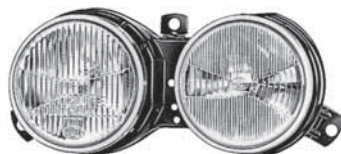

Manufacturer Model	Model year	Part no.	Pk.	Note
BMW				
1 (F20, F21) 1 (F20, F21) 114d, 114i, 116d, 116i, 118d, 118d xDrive, 118i, 120d, 120d xDrive, 125d, 125i, M 135i, M 135i xDrive (+) Bi-Xenon light (-) Bend lighting	11/10->	1EL 010 741-551 1EL 010 741-561 9DW 181 697-001 9GD 182 823-001 8GS 009 028-111 8GA 006 841-121	1 1 1 1 1 1	Bi-Xenon headlight, left, with indicator light, with LED daytime running light, without bend lighting, without LED control unit, with dynamic headlight levelling actuator, without xenon ballast, without gas discharge bulb, with bulbs Bi-Xenon headlight, right, with indicator light, with LED daytime running light, without bend lighting, without LED control unit, with dynamic headlight levelling actuator, without xenon ballast, without gas discharge bulb, with bulbs Spare Parts: LED module for daytime running light Seal set for LED daytime running light Accessories: 1x35W (D1S) Spare Parts: 1x12V21W (PY21W)
1 (F20, F21)	11/10->	1N0 354 990-031 1N0 354 990-041 8GH 008 356-121	1 1 1	FF-H8 fog light, left FF-H8 fog light, right Accessories: 1x12V35W (H8)
2 (F22) Coupé 2 (F22) Coupé	10/13->	1N0 354 990-031 1N0 354 990-041 8GH 008 356-121	1 1 1	FF-H8 fog light, left FF-H8 fog light, right Accessories: 1x12V35W (H8)
3 (E30) 3 (E30) 316, 318i, 320i, 323i, 324d, 325e, 325i 325i Convertible	09/82->08/87 09/82->08/87 04/86->08/87	1B3 126 677-051 1B3 126 677-041 1K3 126 046-001 1K3 126 680-001 8GH 002 089-133 8GP 002 067-121	1 1 1 1 1 1	H1 headlight, not suitable for headlight leveller, for veh. without lens cleaning equipment, only spare parts available Spare Parts: Dipped-beam light unit, left Dipped-beam light unit, right Main-beam unit, left Main-beam unit, right Accessories: 2x12V55W (H1) 1x12V4W (T4W)