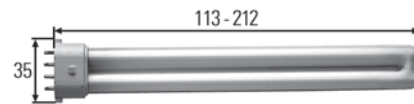

Part no.	Pk.	
8GS 861 955-001	1	PL, bulb cap 2G7, 4000 Kelvin, cold white, 113 mm, 12V/24V7W
8GS 861 955-011	1	4000 Kelvin, cold white, 144 mm, 12V/24V9W
8GS 861 955-021	1	4000 Kelvin, cold white, 212 mm, 12V/24V11W
8GS 861 955-031	1	2700 Kelvin, cold white, 212 mm, 12V/24V11W

Bulb with glass cap

For dashboard lighting