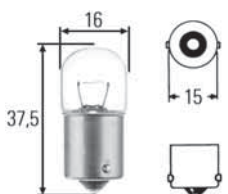

Bulbs for signal lights

For rear-stop or rear-indicator lights

Part no.	Pk.	
8GD 002 078-121	10	P21/5W, ECE-R 37, bulb cap BAY 15 d, 12V21/5W
8GD 002 078-221	10	12V21/5W Long Life
8GD 002 078-241	10	24V21/5W
8GD 002 078-011	10	24V21/5W Heavy Duty

For rear-stop lights or rear-fog lights

Part no.	Pk.	
8GD 004 772-121	10	P21/4W, ECE-R 37, bulb cap BAZ 15 d, 12V21/4W
8GD 004 772-151	10	12V21/4W Long Life

For rear and stop lights

Part no.	Pk.	
8GD 008 893-002	10	W21/5W, bulb cap W 3 x 16 g, 12V21/5W

For indicator, stop, rear fog and reverse lights

Part no.	Pk.	
8GA 002 073-121	10	P21W, ECE-R 37, bulb cap BA 15 s, 12V21W
8GA 002 073-271	10	12V21W Long Life
8GA 002 073-241	10	24V21W
8GA 002 073-251	10	24V21W Heavy Duty

For indicator lights, stop lights, rear fog lights and reversing lights

Part no.	Pk.	
8GA 006 841-121	10	PY21W, ECE-R 37, bulb cap BAU 15 s, 12V21W amber
8GA 006 841-801	1	12V21W Magic Star (2 pieces)
8GA 006 841-241	10	24V21W amber
8GA 006 841-251	10	24V21W amber Heavy Duty

For indicator and stop lights (older versions)

Part no.	Pk.	
8GA 002 072-121	10	R, DIN 72 601, bulb cap BA 15 s, 12V18W
8GA 002 072-241	10	24V18W

For rear, license plate, side, clearance and interior lights

Part no.	Pk.	
8GA 002 071-121	10	R5W, ECE-R 37, bulb cap BA 15 s, 12V5W
8GA 002 071-241	10	24V5W
8GA 002 071-261	10	24V5W Heavy Duty
8GA 002 071-361	10	R5W, ECE-R 37, bulb cap BA 15 d, 24V5W