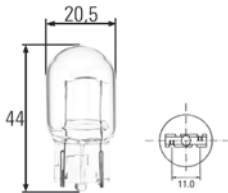

Bulbs for signal lights

For position lights, rear fog lights and reversing lights

Part no.	Pk.	
8GA 008 246-001	10	W16W, ECE-R 37, bulb cap W 2.1 x 9.5 d, 12V16W

For stop lights

Part no.	Pk.	
8GA 008 892-002	10	W21W, ECE-R 37, bulb cap W 3 x 16 d, 12V21W

For position lights and numberplate lights

Part no.	Pk.	
8GP 003 594-141	10	W3W, ECE-R37, bulb cap W 2.1 x 9.5 d, 12V3W
8GP 003 594-241	10	24V3W
8GP 003 594-121	10	W5W, ECE-R 37, bulb cap W 2.1 x 9.5 d, 12V5W
8GP 003 594-261	10	12V5W Blue Light, in pairs only
8GP 003 594-251	10	24V5W

For dashboard lighting

Part no.	Pk.	
8GA 008 901-241	10	Bulb cap W 2.1 x 9.5 d, 24V2W

For position lights, rear fog lights and reversing lights

Part no.	Pk.	
8GP 003 594-541	10	WY5W, ECE-R 37, bulb cap W 2.1 x 9.5 d, 12V5W amber

For indicator lights, stop lights, rear fog lights and reversing lights

Part no.	Pk.	
8GP 009 021-002	10	WY21W, ECE-R 37, bulb cap W 3 x 16 d, 12V21W, yellow

For warning lights and switches

Part no.	Pk.	
8GP 002 095-121	10	W1.2W, DIN 72 601, bulb cap W 2 x 4.6 d, 12V1.2W
8GP 002 095-241	10	24V1.2W