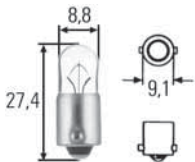

Bulbs for signal lights

For reverse lights (older versions)

Part no.	Pk.	
8GM 002 091-141	10	Bulb cap SV 8.5, 12V15W
8GM 002 091-261	10	24V15W
8GM 002 091-121	10	12V18W
8GM 002 091-181	10	C21W, ECE-R 37, bulb cap SV 8.5, 12V21W

For lights

Part no.	Pk.	
8GM 002 094-121	10	M, bulb cap SV 7-8, 12V3W
8GM 002 094-241	10	24V3W

For interior and reading lights

Part no.	Pk.	
8GP 002 067-061	10	T4W, ECE-R 37, bulb cap BA 9 s, 6V4W
8GP 002 067-121	10	12V4W
8GP 002 067-241	10	24V4W
8GP 002 067-261	10	24V4W Heavy Duty

For interior and reading lights

Part no.	Pk.	
8GP 007 676-121	10	Xenon, T6W, ECE-R37, bulb cap BA 9 s, 12V6W

For reading lights and hand lights

Part no.	Pk.	
8GP 008 285-001	1	Xenon, bulb cap BA 9 s, 28V7.5W

For interior lights and dashboard lighting

Part no.	Pk.	
8GP 002 068-121	10	H, (T2W/T3W) DIN 49 715, bulb cap BA 9 s, 12V2W
8GP 002 068-131	10	12V3W
8GP 002 068-241	10	24V2W

For hazard warning flasher lights

Part no.	Pk.	
8GP 002 096-061	10	B2.4W, DIN 49 848, bulb cap EP 10, 6V2.4W

For warning lights and switches

Part no.	Pk.	
8GP 002 066-121	10	J, DIN 72 601, bulb cap BA 7 s, 12V2W
8GP 002 066-241	10	24V3W