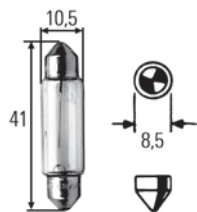

Bulbs for signal lights

For rear, license plate, side, clearance and interior lights

Part no.	Pk.	
8GA 002 071-131	10	R10W, ECE-R 37, bulb cap BA 15 s, 12V10W
8GA 002 071-251	10	24V10W
8GA 002 071-271	10	24V10W Heavy Duty

For reverse-, position-, interior- and reading lights

Part no.	Pk.	
8GH 002 473-132	1	H10W, bulb cap BA 9s, 12V20W
8GH 002 473-151	10	12V5W
8GH 002 473-191	10	12V10W

For halogen position lights and daytime running lights

Part no.	Pk.	
8GH 007 643-121	10	H6W, ECE-R 37, bulb cap BAX 9 s, 12V6W

For indicator lights, stop lights, rear fog lights and reversing lights

Part no.	Pk.	
8GH 008 417-001	1	H21W, bulb cap BAY 9 s, 12V21W Long Life
8GH 008 417-012	10	24V21W

For stop and indicator lights

Part no.	Pk.	
8GM 002 091-121	10	K, DIN 72 601, bulb cap SV 8.5, 12V18W
8GM 002 091-241	10	24V18W

For rear, licence plate, side, clearance and interior lights

Part no.	Pk.	
8GM 002 092-121	10	C5W, ECE-R 37, bulb cap SV 8.5, 12V5W
8GM 002 092-241	10	24V5W

For lights

Part no.	Pk.	
8GM 002 091-131	10	K, DIN 72 601, bulb cap SV 8.5, 12V10W
8GM 002 091-251	10	24V10W