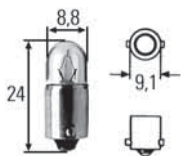

Bulbs for signal lights

For reverse lights (older versions)

Part no.	Pk.	
8GM 002 091-141	10	Bulb cap SV 8.5, 12V15W
8GM 002 091-261	10	24V15W
8GM 002 091-121	10	12V18W
8GM 002 091-181	10	C21W, ECE-R 37, bulb cap SV 8.5, 12V21W

For lights

Part no.	Pk.	
8GM 002 094-121	10	M, bulb cap SV 7-8, 12V3W
8GM 002 094-241	10	24V3W

For interior and reading lights

Part no.	Pk.	
8GP 002 067-061	10	T4W, ECE-R 37, bulb cap BA 9 s, 6V4W
8GP 002 067-121	10	12V4W
8GP 002 067-241	10	24V4W
8GP 002 067-261	10	24V4W Heavy Duty

For interior and reading lights

Part no.	Pk.	
8GP 007 676-121	10	Xenon, T6W, ECE-R37, bulb cap BA 9 s, 12V6W

For reading lights and hand lights

Part no.	Pk.	
8GP 008 285-001	1	Xenon, bulb cap BA 9 s, 28V7.5W

For interior lights and dashboard lighting

Part no.	Pk.	
8GP 002 068-121	10	H, (T2W/T3W) DIN 49 715, bulb cap BA 9 s, 12V2W
8GP 002 068-131	10	12V3W
8GP 002 068-241	10	24V2W

For hazard warning flasher lights

Part no.	Pk.	
8GP 002 096-061	10	B2.4W, DIN 49 848, bulb cap EP 10, 6V2.4W

For warning lights and switches

Part no.	Pk.	
8GP 002 066-121	10	J, DIN 72 601, bulb cap BA 7 s, 12V2W
8GP 002 066-241	10	24V3W