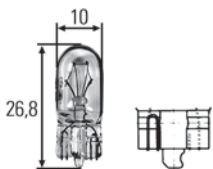

Bulbs for signal lights

For position lights, rear fog lights and reversing lights

Part no.	Pk.	
8GA 008 246-001	10	W16W, ECE-R 37, bulb cap W 2.1 x 9.5 d, 12V16W

For stop lights

Part no.	Pk.	
8GA 008 892-002	10	W21W, ECE-R 37, bulb cap W 3 x 16 d, 12V21W

For position lights and numberplate lights

Part no.	Pk.	
8GP 003 594-141	10	W3W, ECE-R37, bulb cap W 2.1 x 9.5 d, 12V3W
8GP 003 594-241	10	24V3W
8GP 003 594-121	10	W5W, ECE-R 37, bulb cap W 2.1 x 9.5 d, 12V5W
8GP 003 594-261	10	12V5W Blue Light, in pairs only
8GP 003 594-251	10	24V5W

For dashboard lighting

Part no.	Pk.	
8GA 008 901-241	10	Bulb cap W 2.1 x 9.5 d, 24V2W

For position lights, rear fog lights and reversing lights

Part no.	Pk.	
8GP 003 594-541	10	WY5W, ECE-R 37, bulb cap W 2.1 x 9.5 d, 12V5W amber

For indicator lights, stop lights, rear fog lights and reversing lights

Part no.	Pk.	
8GP 009 021-002	10	WY21W, ECE-R 37, bulb cap W 3 x 16 d, 12V21W, yellow

For warning lights and switches

Part no.	Pk.	
8GP 002 095-121	10	W1.2W, DIN 72 601, bulb cap W 2 x 4.6 d, 12V1.2W
8GP 002 095-241	10	24V1.2W