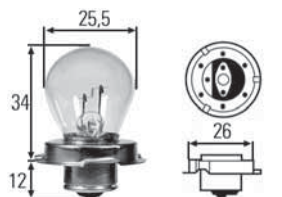

For S3 driving lights for two wheeled vehicles

Part no.	Pk.	
8GA 008 899-061	10	S3, ECE-R 37, bulb cap P 26 s, 6V15W
8GA 008 899-121	10	12V15W