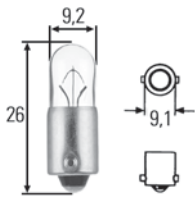

Bulbs for signal lights

For reverse lights (older versions)

Part no.	Pk.	
8GM 002 091-141	10	Bulb cap SV 8.5, 12V15W
8GM 002 091-261	10	24V15W
8GM 002 091-121	10	12V18W
8GM 002 091-181	10	C21W, ECE-R 37, bulb cap SV 8.5, 12V21W

For lights

Part no.	Pk.	
8GM 002 094-121	10	M, bulb cap SV 7-8, 12V3W
8GM 002 094-241	10	24V3W

For interior and reading lights

Part no.	Pk.	
8GP 002 067-061	10	T4W, ECE-R 37, bulb cap BA 9 s, 6V4W
8GP 002 067-121	10	12V4W
8GP 002 067-241	10	24V4W
8GP 002 067-261	10	24V4W Heavy Duty

For interior and reading lights

Part no.	Pk.	
8GP 007 676-121	10	Xenon, T6W, ECE-R37, bulb cap BA 9 s, 12V6W

For reading lights and hand lights

Part no.	Pk.	
8GP 008 285-001	1	Xenon, bulb cap BA 9 s, 28V7.5W

For interior lights and dashboard lighting

Part no.	Pk.	
8GP 002 068-121	10	H, (T2W/T3W) DIN 49 715, bulb cap BA 9 s, 12V2W
8GP 002 068-131	10	12V3W
8GP 002 068-241	10	24V2W

For hazard warning flasher lights

Part no.	Pk.	
8GP 002 096-061	10	B2.4W, DIN 49 848, bulb cap EP 10, 6V2.4W

For warning lights and switches

Part no.	Pk.	
8GP 002 066-121	10	J, DIN 72 601, bulb cap BA 7 s, 12V2W
8GP 002 066-241	10	24V3W