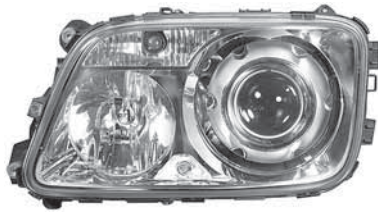

Headlights, Signal and Sundry Lights for Commercial Vehicles and Buses

List of Manufacturers/Page

3.02 - 3.03

Headlights, Signal and Sundry Lights for
Commercial Vehicles and Buses

3.04 - 3.118