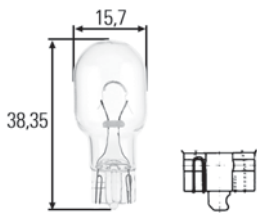

Bulbs for signal lights

For position lights, rear fog lights and reversing lights

Part no.	Pk.	
8GA 008 246-001	10	W16W, ECE-R 37, bulb cap W 2.1 x 9.5 d, 12V16W

For stop lights

Part no.	Pk.	
8GA 008 892-002	10	W21W, ECE-R 37, bulb cap W 3 x 16 d, 12V21W

For position lights and numberplate lights

Part no.	Pk.	
8GP 003 594-141	10	W3W, ECE-R37, bulb cap W 2.1 x 9.5 d, 12V3W
8GP 003 594-241	10	24V3W
8GP 003 594-121	10	W5W, ECE-R 37, bulb cap W 2.1 x 9.5 d, 12V5W
8GP 003 594-261	10	12V5W Blue Light, in pairs only
8GP 003 594-251	10	24V5W

For dashboard lighting

Part no.	Pk.	
8GA 008 901-241	10	Bulb cap W 2.1 x 9.5 d, 24V2W

For position lights, rear fog lights and reversing lights

Part no.	Pk.	
8GP 003 594-541	10	WY5W, ECE-R 37, bulb cap W 2.1 x 9.5 d, 12V5W amber

For indicator lights, stop lights, rear fog lights and reversing lights

Part no.	Pk.	
8GP 009 021-002	10	WY21W, ECE-R 37, bulb cap W 3 x 16 d, 12V21W, yellow

For warning lights and switches

Part no.	Pk.	
8GP 002 095-121	10	W1.2W, DIN 72 601, bulb cap W 2 x 4.6 d, 12V1.2W
8GP 002 095-241	10	24V1.2W