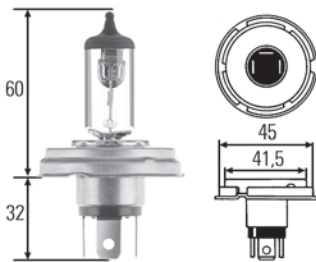

Bulbs for headlights

For H4 headlights

Part no.	Pk.	
8GJ 002 525-131	1	H4, ECE-R 37, bulb cap P 43 t-38, 12V60/55W
8GJ 002 525-001	1	12V60/55W + 30, Long Life, in pairs only
8GJ 002 525-471	1	12V60/55W + 50, in pairs only
8GJ 002 525-531	1	12V60/55W + 90, in pairs only
8GJ 002 525-534	1	12V60/55W + 90, in pairs only, 6 sets
8GJ 178 560-481	1	12V60/55W + 120, in pairs only
8GJ 178 560-483	1	12V60/55W + 120, in pairs only, 9 sets
8GJ 002 525-361	10	12V60/55W Blue Light, in pairs only
8GJ 002 525-301	1	12V60/55W Heavy Duty
8GJ 002 525-481	1	12V60/55W Long Life
8GJ 002 525-251	1	24V75/70W
8GJ 002 525-281	1	24V75/70W Heavy Duty
8GJ 002 525-511	1	24V75/70W Double Power
8GJ 004 173-121	1	H4, ECE-R 37, bulb cap P 45t, 12V60/55W
8GJ 003 133-242	1	24V75/70W

For HB4a dipped-beam headlights

Part no.	Pk.	
8GH 005 636-201	1	HB4a, ECE-R 37, bulb cap P 22 d, 12V51W

For HB4 dipped-beam headlights

Part no.	Pk.	
8GH 005 636-121	1	HB4, ECE-R 37, bulb cap P 22 d, 12V51W

For HB3a main-beam headlights

Part no.	Pk.	
8GH 005 635-161	1	HB3a, ECE-R 37, bulb cap P 20 d, 12V60W