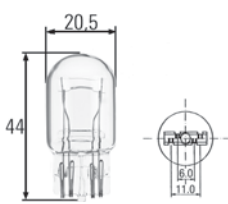

Bulbs for signal lights

For rear-stop or rear-indicator lights

Part no.	Pk.	
8GD 002 078-121	10	P21/5W, ECE-R 37, bulb cap BAY 15 d, 12V21/5W
8GD 002 078-221	10	12V21/5W Long Life
8GD 002 078-241	10	24V21/5W
8GD 002 078-011	10	24V21/5W Heavy Duty

For rear-stop lights or rear-fog lights

Part no.	Pk.	
8GD 004 772-121	10	P21/4W, ECE-R 37, bulb cap BAZ 15 d, 12V21/4W
8GD 004 772-151	10	12V21/4W Long Life

For rear and stop lights

Part no.	Pk.	
8GD 008 893-002	10	W21/5W, bulb cap W 3 x 16 g, 12V21/5W

For indicator, stop, rear fog and reverse lights

Part no.	Pk.	
8GA 002 073-121	10	P21W, ECE-R 37, bulb cap BA 15 s, 12V21W
8GA 002 073-271	10	12V21W Long Life
8GA 002 073-241	10	24V21W
8GA 002 073-251	10	24V21W Heavy Duty

For indicator lights, stop lights, rear fog lights and reversing lights

Part no.	Pk.	
8GA 006 841-121	10	PY21W, ECE-R 37, bulb cap BAU 15 s, 12V21W amber
8GA 006 841-801	1	12V21W Magic Star (2 pieces)
8GA 006 841-241	10	24V21W amber
8GA 006 841-251	10	24V21W amber Heavy Duty

For indicator and stop lights (older versions)

Part no.	Pk.	
8GA 002 072-121	10	R, DIN 72 601, bulb cap BA 15 s, 12V18W
8GA 002 072-241	10	24V18W

For rear, license plate, side, clearance and interior lights

Part no.	Pk.	
8GA 002 071-121	10	R5W, ECE-R 37, bulb cap BA 15 s, 12V5W
8GA 002 071-241	10	24V5W
8GA 002 071-261	10	24V5W Heavy Duty
8GA 002 071-361	10	R5W, ECE-R 37, bulb cap BA 15 d, 24V5W