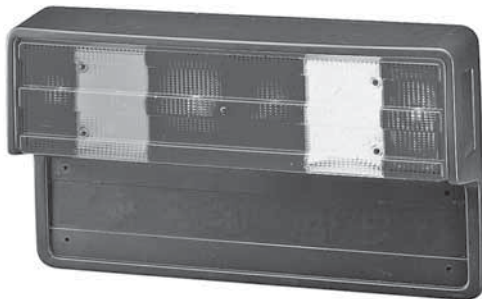

Manufacturer Model	Model year	Part no.	Pk.	Note
Mercedes-Benz				
1222 - 4850 (MK, SK)		2VD 005 300-551	1	Combination rearlight, left, with licence plate, rear fog, reverse, clearance light and lateral marker reflex-reflector
1222 - 4850 (MK, SK)	07/87->10/94			
1222, 1224, 1226, 1227, 1231, 1234		2VD 005 300-581	1	Combination rearlight, right, with licence plate, rear fog, reverse, clearance light and lateral marker reflex-reflector
1417, 1420, 1422, 1424, 1426, 1427, 1429				
1627				(if used in right-hand traffic, the licence plate window of the right-hand light has to be covered with the black cover lens 9EL 134 301-011, to be ordered separately)
1717, 1720, 1722, 1726, 1729, 1733, 1735, 1748				
1820, 1824, 1827, 1831, 1834, 1838, 1840, 1844, 1850, 1853		9EL 134 296-041	1	Spare Parts: Lens with screws, left Lens with screws, right Lens for licence plate light Reflector (amber)
		9EL 134 296-051	1	
		9EL 134 301-001	4	
		8RA 003 326-011	20	
1922, 1926, 1929, 1935, 1945, 1948				Accessories: Glare shield, black (order separately) 3x12V10W (R10W) 3x24V10W (R10W) 4x12V21W (P21W) 4x24V21W (P21W)
2024, 2027, 2031, 2038, 2044, 2050, 2055		9EL 134 301-011	1	
2420, 2422, 2426, 2429, 2431, 2433, 2434, 2435, 2448		8GA 002 071-131	1	
		8GA 002 071-251	1	
		8GA 002 073-121	1	
		8GA 002 073-241	1	
2524, 2527, 2531, 2534, 2538, 2544, 2550, 2553				
2629, 2631, 2634, 2635, 2638, 2644, 2645, 2648, 2650, 2653				
3050, 3053				
3229, 3233, 3234, 3235, 3236, 3238, 3244, 3248, 3250, 3253, 3255				
3534, 3535, 3538, 3544, 3548, 3550, 3553				
4050				
4844, 4850