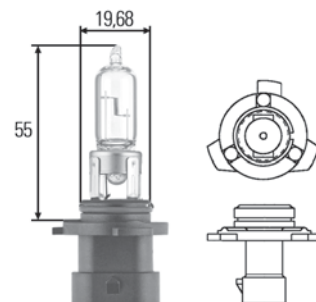

Part no.	Pk.	
8GH 005 635-161	1	HB3a, ECE-R 37, bulb cap P 20 d, 12V60W