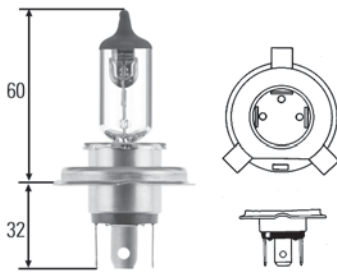

Bulbs for headlights

For H4 headlights

Part no.	Pk.	
8GJ 002 525-131	1	H4, ECE-R 37, bulb cap P 43 t-38, 12V60/55W
8GJ 002 525-001	1	12V60/55W + 30, Long Life, in pairs only
8GJ 002 525-471	1	12V60/55W + 50, in pairs only
8GJ 002 525-531	1	12V60/55W + 90, in pairs only
8GJ 002 525-534	1	12V60/55W + 90, in pairs only, 6 sets
8GJ 178 560-481	1	12V60/55W + 120, in pairs only
8GJ 178 560-483	1	12V60/55W + 120, in pairs only, 9 sets
8GJ 002 525-361	10	12V60/55W Blue Light, in pairs only
8GJ 002 525-301	1	12V60/55W Heavy Duty
8GJ 002 525-481	1	12V60/55W Long Life
8GJ 002 525-251	1	24V75/70W
8GJ 002 525-281	1	24V75/70W Heavy Duty
8GJ 002 525-511	1	24V75/70W Double Power
8GJ 004 173-121	1	H4, ECE-R 37, bulb cap P 45t, 12V60/55W
8GJ 003 133-242	1	24V75/70W