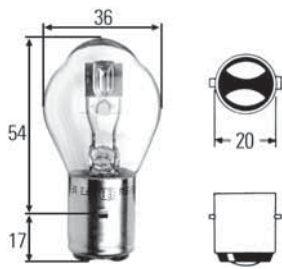

Bulbs for headlights

For symmetrical S1 headlights
for two wheeled vehicles

Part no.	Pk.	
8GD 008 897-061	1	S1, ECE-R 37, bulb cap BA 20 d, 6V25/25W
8GD 008 897-121	1	12V25/25W