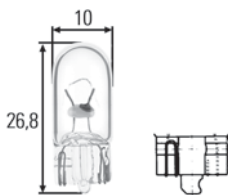

Bulbs for signal lights

For position lights, rear fog lights and reversing lights

Part no.	Pk.	
8GA 008 246-001	10	W16W, ECE-R 37, bulb cap W 2.1 x 9.5 d, 12V16W

For stop lights

Part no.	Pk.	
8GA 008 892-002	10	W21W, ECE-R 37, bulb cap W 3 x 16 d, 12V21W

For position lights and numberplate lights

Part no.	Pk.	
8GP 003 594-141	10	W3W, ECE-R37, bulb cap W 2.1 x 9.5 d, 12V3W
8GP 003 594-241	10	24V3W
8GP 003 594-121	10	W5W, ECE-R 37, bulb cap W 2.1 x 9.5 d, 12V5W
8GP 003 594-261	10	12V5W Blue Light, in pairs only
8GP 003 594-251	10	24V5W

For dashboard lighting

Part no.	Pk.	
8GA 008 901-241	10	Bulb cap W 2.1 x 9.5 d, 24V2W

For position lights, rear fog lights and reversing lights

Part no.	Pk.	
8GP 003 594-541	10	WY5W, ECE-R 37, bulb cap W 2.1 x 9.5 d, 12V5W amber

For indicator lights, stop lights, rear fog lights and reversing lights

Part no.	Pk.	
8GP 009 021-002	10	WY21W, ECE-R 37, bulb cap W 3 x 16 d, 12V21W, yellow

For warning lights and switches

Part no.	Pk.	
8GP 002 095-121	10	W1.2W, DIN 72 601, bulb cap W 2 x 4.6 d, 12V1.2W
8GP 002 095-241	10	24V1.2W