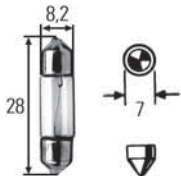

Bulbs for signal lights

For reverse lights (older versions)

Part no.	Pk.	
8GM 002 091-141	10	Bulb cap SV 8.5, 12V15W
8GM 002 091-261	10	24V15W
8GM 002 091-121	10	12V18W
8GM 002 091-181	10	C21W, ECE-R 37, bulb cap SV 8.5, 12V21W

For lights

Part no.	Pk.	
8GM 002 094-121	10	M, bulb cap SV 7-8, 12V3W
8GM 002 094-241	10	24V3W

For interior and reading lights

Part no.	Pk.	
8GP 002 067-061	10	T4W, ECE-R 37, bulb cap BA 9 s, 6V4W
8GP 002 067-121	10	12V4W
8GP 002 067-241	10	24V4W
8GP 002 067-261	10	24V4W Heavy Duty

For interior and reading lights

Part no.	Pk.	
8GP 007 676-121	10	Xenon, T6W, ECE-R37, bulb cap BA 9 s, 12V6W

For reading lights and hand lights

Part no.	Pk.	
8GP 008 285-001	1	Xenon, bulb cap BA 9 s, 28V7.5W

For interior lights and dashboard lighting

Part no.	Pk.	
8GP 002 068-121	10	H, (T2W/T3W) DIN 49 715, bulb cap BA 9 s, 12V2W
8GP 002 068-131	10	12V3W
8GP 002 068-241	10	24V2W

For hazard warning flasher lights

Part no.	Pk.	
8GP 002 096-061	10	B2.4W, DIN 49 848, bulb cap EP 10, 6V2.4W

For warning lights and switches

Part no.	Pk.	
8GP 002 066-121	10	J, DIN 72 601, bulb cap BA 7 s, 12V2W
8GP 002 066-241	10	24V3W