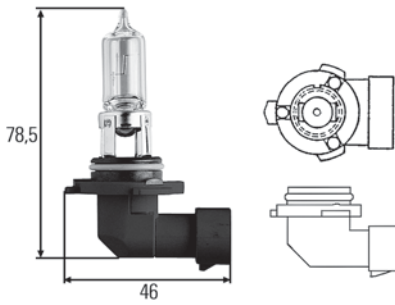

Bulbs for headlights

For HB3 main-beam headlights

Part no.	Pk.	
8GH 005 635-121	1	HB3, ECE-R 37, bulb cap P 20 d, 12V60W