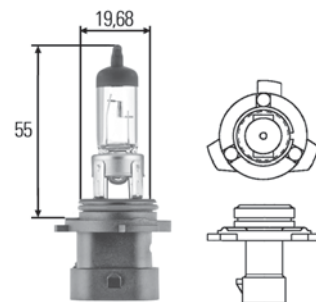

For HB4a dipped-beam headlights

Part no.	Pk.	
8GH 005 636-201	1	HB4a, ECE-R 37, bulb cap P 22 d, 12V51W