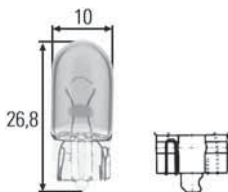

Bulbs for signal lights

For position lights, rear fog lights and reversing lights

Part no.	Pk.	
8GA 008 246-001	10	W16W, ECE-R 37, bulb cap W 2.1 x 9.5 d, 12V16W

For stop lights

Part no.	Pk.	
8GA 008 892-002	10	W21W, ECE-R 37, bulb cap W 3 x 16 d, 12V21W

For position lights and numberplate lights

Part no.	Pk.	
8GP 003 594-141	10	W3W, ECE-R37, bulb cap W 2.1 x 9.5 d, 12V3W
8GP 003 594-241	10	24V3W
8GP 003 594-121	10	W5W, ECE-R 37, bulb cap W 2.1 x 9.5 d, 12V5W
8GP 003 594-261	10	12V5W Blue Light, in pairs only
8GP 003 594-251	10	24V5W

For dashboard lighting

Part no.	Pk.	
8GA 008 901-241	10	Bulb cap W 2.1 x 9.5 d, 24V2W

For position lights, rear fog lights and reversing lights

Part no.	Pk.	
8GP 003 594-541	10	WY5W, ECE-R 37, bulb cap W 2.1 x 9.5 d, 12V5W amber

For indicator lights, stop lights, rear fog lights and reversing lights

Part no.	Pk.	
8GP 009 021-002	10	WY21W, ECE-R 37, bulb cap W 3 x 16 d, 12V21W, yellow

For warning lights and switches

Part no.	Pk.	
8GP 002 095-121	10	W1.2W, DIN 72 601, bulb cap W 2 x 4.6 d, 12V1.2W
8GP 002 095-241	10	24V1.2W