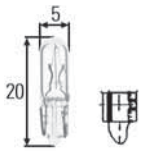

Bulbs for signal lights

For safety brake lights

Part no.	Pk.	
8GP 938 026-001	10	W2.3W, ECE-R 37, bulb cap W 2 x 4.6 d, 12V2.3W