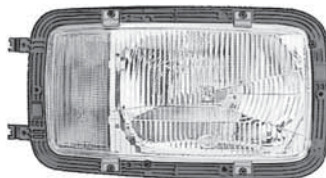

Manufacturer Model	Model year	Part no.	Pk.	Note
Mercedes-Benz				
1222 - 4850 (MK, SK)		1EH 002 658-311	1	Headlight, left, with indicator light, not suitable for headlight leveller
1222 - 4850 (MK, SK)	07/87->09/96	1EH 002 658-321	1	Headlight, right, with indicator light, not suitable for headlight leveller
1222, 1224, 1226, 1227, 1231, 1234				
1417, 1420, 1422, 1424, 1426, 1427, 1429		9ES 111 705-001	2	Spare Parts: Lens, left
1627		9EV 113 436-005	10	Auxiliary lens for indicator light (amber)
		9GD 113 431-005	10	Seal for lens
1717, 1720, 1722, 1726, 1729, 1733, 1735, 1748				Accessories:
		8GD 002 088-141	1	1x12V45/40W (R2)
		8GD 002 088-271	1	1x24V55/50W (R2)
		8GA 002 073-121	1	1x12V21W (P21W)
		8GA 002 073-241	1	1x24V21W (P21W)
		8GP 002 067-121	1	1x12V4W (T4W)
		8GP 002 067-241	1	1x24V4W (T4W)
1820, 1824, 1827, 1831, 1834, 1838, 1840, 1844, 1850, 1853				
1922, 1926, 1929, 1935, 1945, 1948				
2024, 2027, 2031, 2038, 2044, 2050, 2055				
2420, 2422, 2426, 2429, 2431, 2433, 2434, 2435, 2448				
2524, 2527, 2531, 2534, 2538, 2544, 2550, 2553				
2629, 2631, 2634, 2635, 2638, 2644, 2645, 2648, 2650, 2653				
3050, 3053				
3229, 3233, 3234, 3235, 3236, 3238, 3244, 3248, 3250, 3253, 3255				
3534, 3535, 3538, 3544, 3548, 3550, 3553				
4050				
4844, 4850