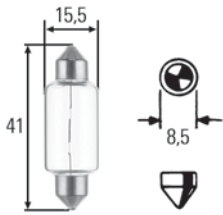

Bulbs for signal lights

For reverse lights (older versions)

Part no.	Pk.	
8GM 002 091-141	10	Bulb cap SV 8.5, 12V15W
8GM 002 091-261	10	24V15W
8GM 002 091-121	10	12V18W
8GM 002 091-181	10	C21W, ECE-R 37, bulb cap SV 8.5, 12V21W

For lights

Part no.	Pk.	
8GM 002 094-121	10	M, bulb cap SV 7-8, 12V3W
8GM 002 094-241	10	24V3W

For interior and reading lights

Part no.	Pk.	
8GP 002 067-061	10	T4W, ECE-R 37, bulb cap BA 9 s, 6V4W
8GP 002 067-121	10	12V4W
8GP 002 067-241	10	24V4W
8GP 002 067-261	10	24V4W Heavy Duty

For interior and reading lights

Part no.	Pk.	
8GP 007 676-121	10	Xenon, T6W, ECE-R37, bulb cap BA 9 s, 12V6W

For reading lights and hand lights

Part no.	Pk.	
8GP 008 285-001	1	Xenon, bulb cap BA 9 s, 28V7.5W

For interior lights and dashboard lighting

Part no.	Pk.	
8GP 002 068-121	10	H, (T2W/T3W) DIN 49 715, bulb cap BA 9 s, 12V2W
8GP 002 068-131	10	12V3W
8GP 002 068-241	10	24V2W

For hazard warning flasher lights

Part no.	Pk.	
8GP 002 096-061	10	B2.4W, DIN 49 848, bulb cap EP 10, 6V2.4W

For warning lights and switches

Part no.	Pk.	
8GP 002 066-121	10	J, DIN 72 601, bulb cap BA 7 s, 12V2W
8GP 002 066-241	10	24V3W