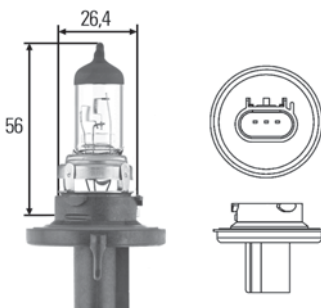

For headlights with driving-, daytime running- and position lights

Part no.	Pk.	
8GJ 168 119-001	1	H15, ECE-R 37, bulb cap PGJ 236t-1, 12V15/55W
8GJ 168 119-241	1	24V20/60W

For H13 headlights (2-headlight system)