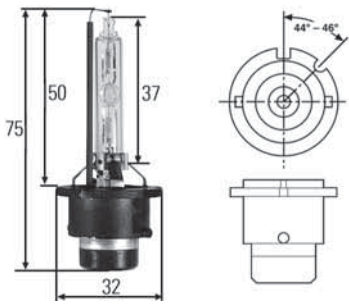

Gas discharge bulbs for headlights

Gas discharge bulb for headlights, driving lights and work lights

Part no.	Pk.	
8GS 007 949-311	1	D4S, bulb cap P 32 d-5, 12V/24V35W HID