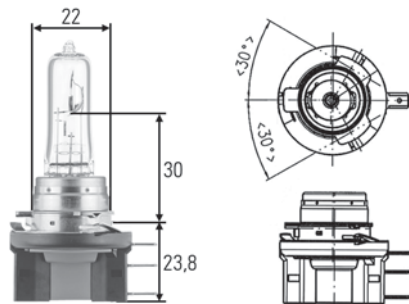

For headlights with driving-, daytime running- and position lights

Part no.	Pk.	
8GJ 168 119-001	1	H15, ECE-R 37, bulb cap PGJ 236t-1, 12V15/55W
8GJ 168 119-241	1	24V20/60W