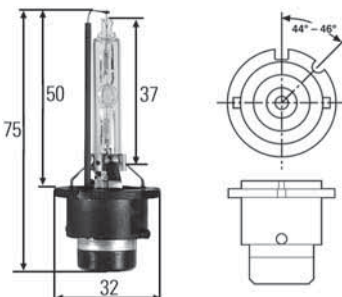

Gas discharge bulbs for headlights

Gas discharge bulb for headlights, driving lights and work lights

Part no.	Pk.	Contents:
8GS 009 028-111	1	D1S, bulb cap PK 32 d-2, 12V/24V35W HID
8GS 009 028-621	1	12V/24V35W HID, 5000° K

Gas discharge bulb for headlights and driving lights

Part no.	Pk.	Contents:
8GS 009 028-311	1	D3S, bulb cap Pk 32 d-5, 12V/24V35W HID

Gas discharge bulb for headlights, driving lights and work lights

Part no.	Pk.	Contents:
8GS 007 949-261	1	D2S, bulb cap P 32 d-2, 12V/24V35W HID
8GS 007 949-251	1	12V/24V35W HID, 5000° K