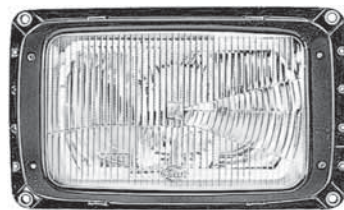

MAN

Manufacturer Model	Model year	Part no.	Pk.	Note
MAN				
12.136 - 48.321 (F8, F9)		1AG 003 434-251	1	H4 headlight, suitable for headlight leveller
12.136 - 48.321 (F8, F9-series)				Spare Parts:
12.136, 12.170, 12.192		9ES 120 743-001	2	Lens
14.170, 14.192, 14.220		9DE 132 750-015	2	Reflector
15.168, 15.192, 15.220, 15.240		9HD 121 297-035	70	Cap
16.136, 16.168, 16.170, 16.192, 16.220, 16.240				Accessories:
17.136, 17.170, 17.192, 17.220, 17.240		8GJ 002 525-251	1	1x24V75/70W (H4)
19.240, 19.281, 19.291, 19.321, 19.331, 19.361		8GP 002 067-241	1	1x24V4W (T4W)
20.281, 20.321, 20.361				
22.192, 22.220, 22.240, 22.281, 22.291, 22.321, 22.331, 22.361				
26.240, 26.281, 26.291, 26.321, 26.331, 26.361, 26.365				
30.281, 30.291, 30.321, 30.331,00				
32.240, 32.281, 32.291, 32.321, 32.331, 32.361, 32.365				
40.365, 40.400, 48.321				
48.321