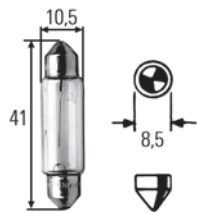

Bulbs for signal lights

For rear, license plate, side, clearance and interior lights

Part no.	Pk.	
8GA 002 071-131	10	R10W, ECE-R 37, bulb cap BA 15 s, 12V10W
8GA 002 071-251	10	24V10W
8GA 002 071-271	10	24V10W Heavy Duty

For reverse-, position-, interior- and reading lights

Part no.	Pk.	
8GH 002 473-132	1	H10W, bulb cap BA 9s, 12V20W
8GH 002 473-151	10	12V5W
8GH 002 473-191	10	12V10W

For halogen position lights and daytime running lights

Part no.	Pk.	
8GH 007 643-121	10	H6W, ECE-R 37, bulb cap BAX 9 s, 12V6W

For indicator lights, stop lights, rear fog lights and reversing lights

Part no.	Pk.	
8GH 008 417-001	1	H21W, bulb cap BAY 9 s, 12V21W Long Life
8GH 008 417-012	10	24V21W

For stop and indicator lights

Part no.	Pk.	
8GM 002 091-121	10	K, DIN 72 601, bulb cap SV 8.5, 12V18W
8GM 002 091-241	10	24V18W

For rear, licence plate, side, clearance and interior lights

Part no.	Pk.	
8GM 002 092-121	10	C5W, ECE-R 37, bulb cap SV 8.5, 12V5W
8GM 002 092-241	10	24V5W

For lights

Part no.	Pk.	
8GM 002 091-131	10	K, DIN 72 601, bulb cap SV 8.5, 12V10W
8GM 002 091-251	10	24V10W