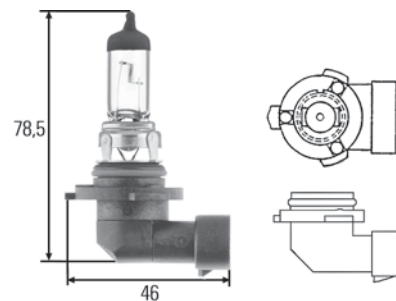

For HB4 dipped-beam headlights

Part no.	Pk.	
8GH 005 636-121	1	HB4, ECE-R 37, bulb cap P 22 d, 12V51W

For HB3a main-beam headlights