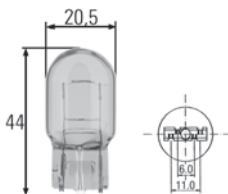

Bulbs for signal lights

For position lights, rear fog lights and reversing lights

Part no.	Pk.	
8GA 008 246-001	10	W16W, ECE-R 37, bulb cap W 2.1 x 9.5 d, 12V16W

For stop lights

Part no.	Pk.	
8GA 008 892-002	10	W21W, ECE-R 37, bulb cap W 3 x 16 d, 12V21W

For position lights and numberplate lights

Part no.	Pk.	
8GP 003 594-141	10	W3W, ECE-R37, bulb cap W 2.1 x 9.5 d, 12V3W
8GP 003 594-241	10	24V3W
8GP 003 594-121	10	W5W, ECE-R 37, bulb cap W 2.1 x 9.5 d, 12V5W
8GP 003 594-261	10	12V5W Blue Light, in pairs only
8GP 003 594-251	10	24V5W

For dashboard lighting

Part no.	Pk.	
8GA 008 901-241	10	Bulb cap W 2.1 x 9.5 d, 24V2W

For position lights, rear fog lights and reversing lights

Part no.	Pk.	
8GP 003 594-541	10	WY5W, ECE-R 37, bulb cap W 2.1 x 9.5 d, 12V5W amber

For indicator lights, stop lights, rear fog lights and reversing lights

Part no.	Pk.	
8GP 009 021-002	10	WY21W, ECE-R 37, bulb cap W 3 x 16 d, 12V21W, yellow

For warning lights and switches

Part no.	Pk.	
8GP 002 095-121	10	W1.2W, DIN 72 601, bulb cap W 2 x 4.6 d, 12V1.2W
8GP 002 095-241	10	24V1.2W