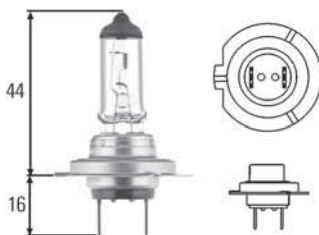

Bulbs for headlights

For H11 headlights

Part no.	Pk.	
8GH 008 358-121	1	H11, ECE-R 37, bulb cap PGJ 19-2, 12V55W
8GH 008 358-151	1	12V55W + 30, in pairs only
8GH 008 358-181	1	12V55W Blue Light, in pairs only
8GH 008 358-241	1	24V70W
8GH 008 358-251	1	24V70W Double Power

For H9 headlights and driving lights

Part no.	Pk.	
8GH 008 357-001	1	H9, ECE-R 37, bulb cap PGJ 19-5, 12V65W
8GH 008 357-151	1	12V65W + 30, in pairs only

For H8 headlights

Part no.	Pk.	
8GH 008 356-121	1	H8, ECE-R 37, bulb cap PGJ 19-1, 12V35W
8GH 008 356-181	1	12V35W + 30, in pairs only

For H7 headlights and fog lights

Part no.	Pk.	
8GH 007 157-121	1	H7, ECE-R 37, bulb cap PX 26 d, 12V55W
8GH 007 157-181	10	12V55W Blue Light, in pairs only
8GH 007 157-201	1	12V55W Long Life
8GH 007 157-471	1	12V55W + 50, in pairs only
8GH 007 157-531	1	12V55W + 90, in pairs only
8GH 007 157-533	1	12V55W + 90, in pairs only, 8 sets
8GH 178 560-491	1	12V55W + 120
		12V55W + 120, in pairs only, 9 sets
8GH 178 560-493	1	12V55W Amber Light
8GH 007 157-481	1	24V70W
8GH 007 157-241	1	24V70W
8GH 007 157-231	1	24V70W Long Life