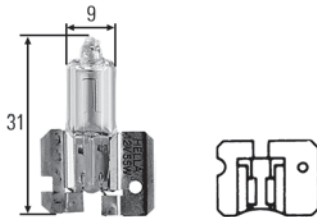

For H2 driving and fog lights

Part no.	Pk.	
8GH 002 857-241	1	H2, DIN 72 601, bulb cap X 511, 24V70W