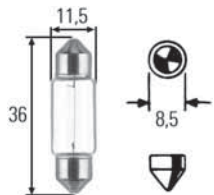

Bulbs for signal lights

For rear, license plate, side, clearance and interior lights

Part no.	Pk.	
8GA 002 071-131	10	R10W, ECE-R 37, bulb cap BA 15 s, 12V10W
8GA 002 071-251	10	24V10W
8GA 002 071-271	10	24V10W Heavy Duty

For reverse-, position-, interior- and reading lights

Part no.	Pk.	
8GH 002 473-132	1	H10W, bulb cap BA 9s, 12V20W
8GH 002 473-151	10	12V5W
8GH 002 473-191	10	12V10W

For halogen position lights and daytime running lights

Part no.	Pk.	
8GH 007 643-121	10	H6W, ECE-R 37, bulb cap BAX 9 s, 12V6W

For indicator lights, stop lights, rear fog lights and reversing lights

Part no.	Pk.	
8GH 008 417-001	1	H21W, bulb cap BAY 9 s, 12V21W Long Life
8GH 008 417-012	10	24V21W

For stop and indicator lights

Part no.	Pk.	
8GM 002 091-121	10	K, DIN 72 601, bulb cap SV 8.5, 12V18W
8GM 002 091-241	10	24V18W

For rear, licence plate, side, clearance and interior lights

Part no.	Pk.	
8GM 002 092-121	10	C5W, ECE-R 37, bulb cap SV 8.5, 12V5W
8GM 002 092-241	10	24V5W

For lights

Part no.	Pk.	
8GM 002 091-131	10	K, DIN 72 601, bulb cap SV 8.5, 12V10W
8GM 002 091-251	10	24V10W