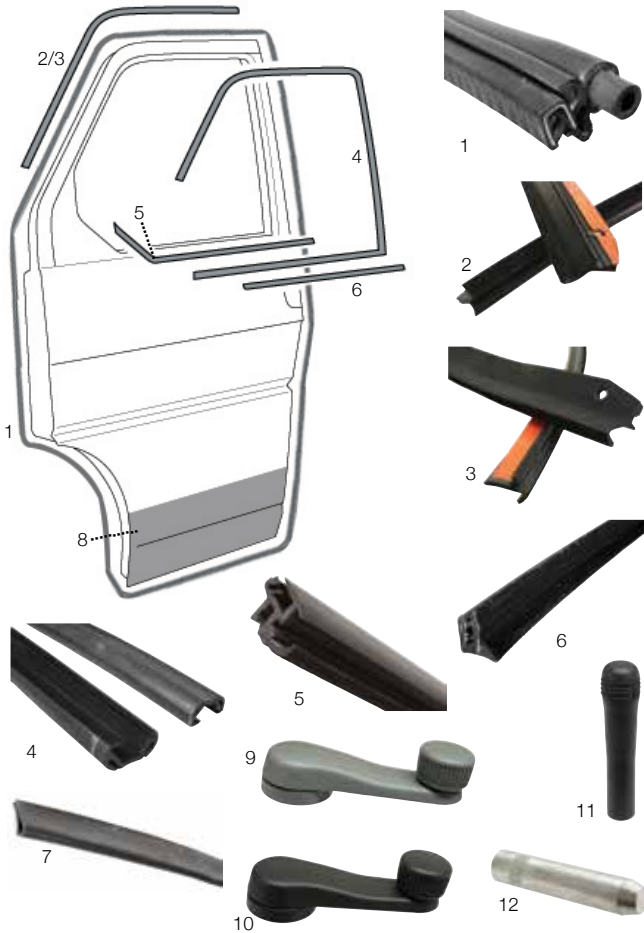

CAB DOOR PARTS

8