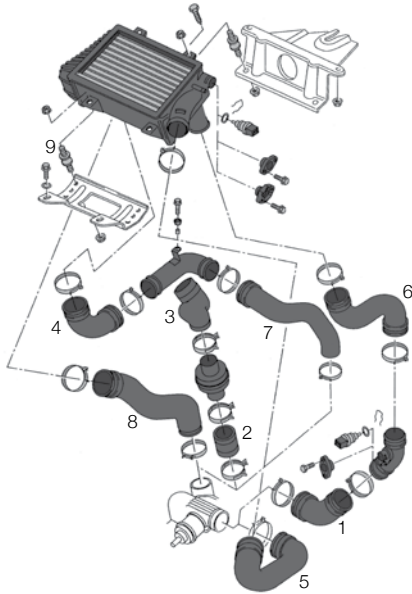

TURBO AND ANCILLARIES

	Turbo, ABL 1.9 T/Diesel 07/95-06/03	028-145-701/L	each	£469.00
Turbo pressure hoses				
1	ABL 1.9 T/Diesel 01/96-06/03	028-129-628/A	each	£86.00
1	AJT 2.5 TDI 05/97-6/03	7D0-145-834	each	£56.60
1	AXL 2.5 TDI 01/96-06/03	7D0-145-832/C	each	£54.40
2	ACV 2.5 TDI 05/96-06/03	701-145-828/B	each	£85.00
3	ACV 2.5 TDI 05/96-06/03	701-145-828/C	each	£85.00
4	AHY 2.5 TDI 05/97-06/03	7D0-145-828/A	each	£33.00
5	ACV, AUF, AYC, AXL 2.5 TDI 07/95-06/03	701-145-832/A	each	£47.30
6	AHY 2.5 TDI 05/97-6/03	7D0-145-838/A	each	£47.90
6	AJT, AYY 2.5 TDI 05/97-06/03	7D0-145-838/C	each	£73.10
7	AXL, AHY, AXG, 2.5 TDI 05/97-06/03	7D0-145-972/B	each	£78.20
8	ACV, AJT, AUF, AYC, AYY 2.5 TDI 07/95-06/03	701-145-828	each	£43.80
9	Intercooler bobbin mount	037-133-567/F	each	£5.70