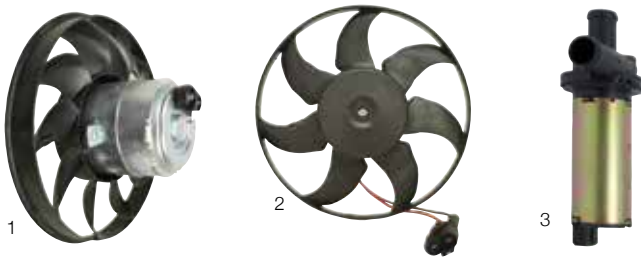

ELECTRIC COOLING FANS AND PUMPS