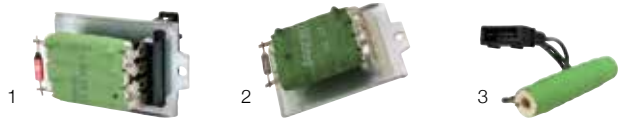

HEATER RESISTORS