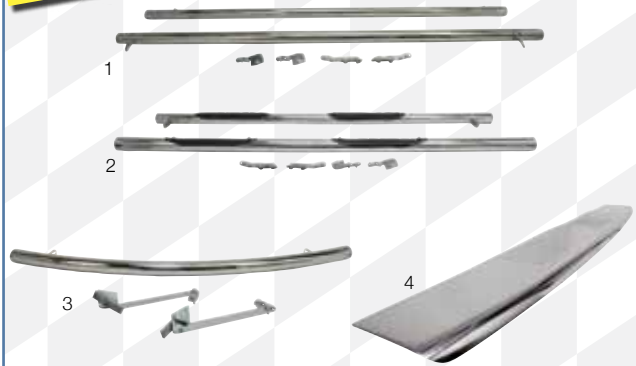

UPGRADES & CUSTOM PARTS

STAINLESS STEEL STYLING BARS