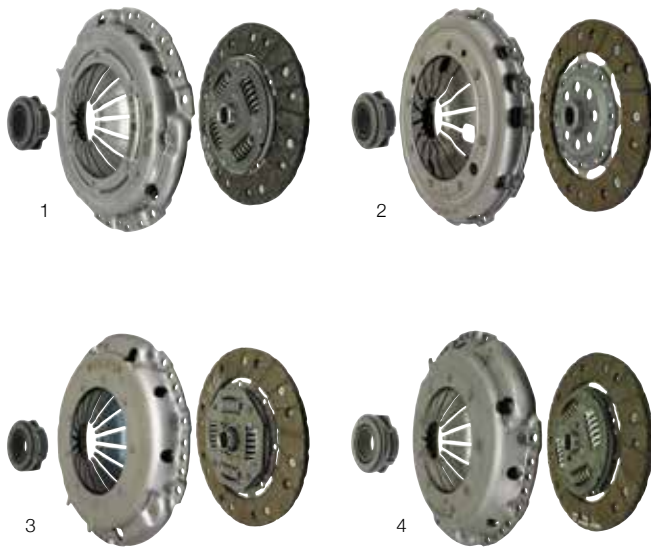

CLUTCH KITS