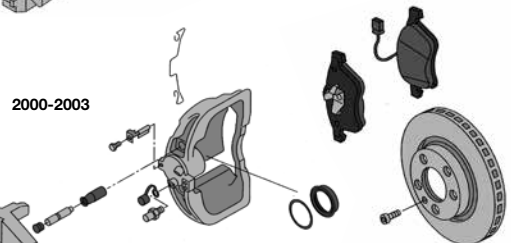

FRONT BRAKES PR CODE 1LB ITT 16" WHEELS

	Brake disc, vented 313x26 05/00-06/03	7M3-615-301	each	£59.80
1	Brake pads 05/00-06/03 with wear indicator	7M3-698-151/A	set	£44.30
Brake caliper 05/00-06/03 [*SURCHARGE]				
2	Left	7M3-615-123	each	£139.00
	Right	7M3-615-124	each	£139.00
3	Caliper seal kit 01/96-06/03	4A0-698-471	kit	£7.90