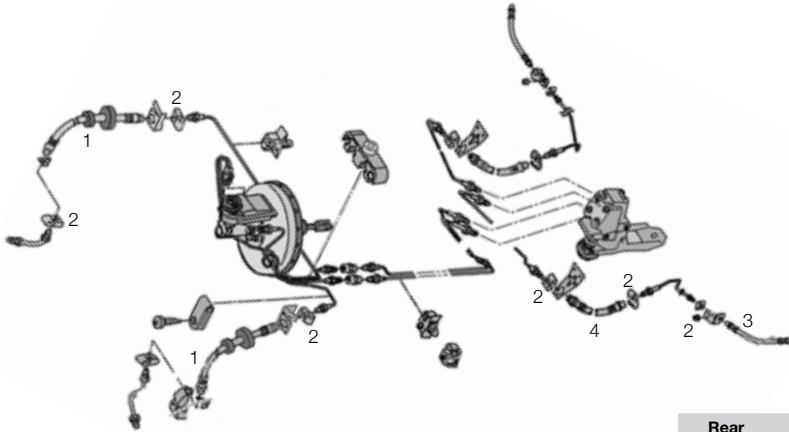

BRAKE HOSES

1 Front			
09/90-12/95 left & right, 350mm, MM	701-611-701	each	£11.30
01/96-06/03 left & right, 370mm, MM	7D0-611-701/E	each	£12.95
05/99-06/03, left, 370mm, MM	7D0-611-701/D	each	£14.40
05/97-06/03 362mm, for vehicles with brake pad wear indicator.			
Left	7D0-611-701/A	each	£14.40
Right MM	7D0-611-702/B	each	£14.40
2 Brake hose retaining spring / clamp			
	4D0-611-715/B	each	£1.00

Rear			
3 Outer 09/90-06/03 160mm, MF	893-611-775/A	each	£10.50
Outer 05/97-06/03 reinforced running gear, MF	7D0-611-775/C	each	£11.30
4 Inner 09/90/06/03 160mm, FF	171-611-775	each	£9.90