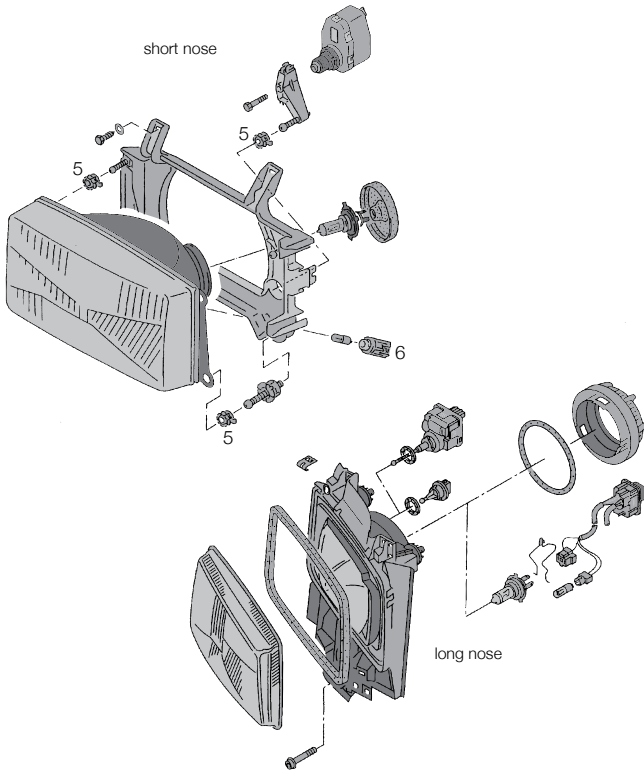

HEADLIGHTS