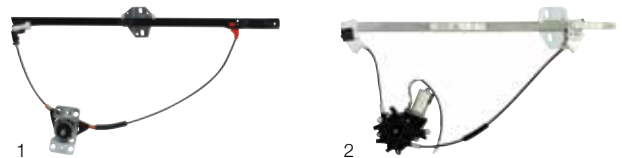

WINDOW REGULATORS

- | | | | | |
|-----------------------------|-------|---------------|------|----------------|
| Manual 09/90-01/95 | | | | |
| 1 | Left | 701-837-501/B | each | £21.10 |
| | Right | 701-837-502/B | each | £20.80 |
| Manual 01/95-06/03 | | | | |
| | Left | 701-837-501/F | each | £25.70 |
| | Right | 701-837-502/F | each | £25.70 |
| Electric 09/90-06/03 | | | | |
| 2 | Left | 701-837-461/B | each | £129.00 |
| | Right | 701-837-462/B | each | £129.00 |