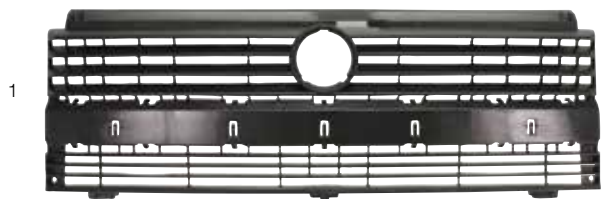

GRILLES

1	Short Nose	701-853-653	each	£29.75
Long Nose				
2	Upper	7D0-853-651	each	£36.60
3	Lower	7D0-853-654	each	£43.30