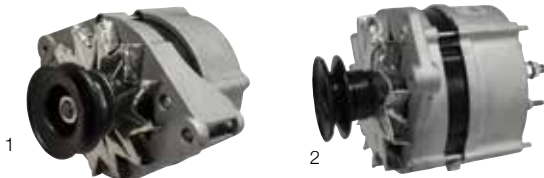

ALTERNATORS

There is no surcharge for alternators.

65 AMP			
2.5 Petrol AAF 09/90-09/91			
2.4 Diesel AAB 09/90-09/92			
1	1.9 Diesel 1X 09/90-11/92	068-903-017/TX	each £103.00
90 Amp 11/92-07/95			
1.9 Diesel			
2	1.9 Turbo Diesel	068-903-017/PX	each £157.96
90 Amp			
2.0 Petrol 09/90-12/95			
		026-903-017/BX	each £159.00
65 Amp			
1.8 Petrol 09/90/07/92			
2.0 Petrol 09/90-06/03			
1.9 Diesel (not turbo) 09/90-11/92			
		068-903-017/NX	each £130.00
** If your model is not listed please call **