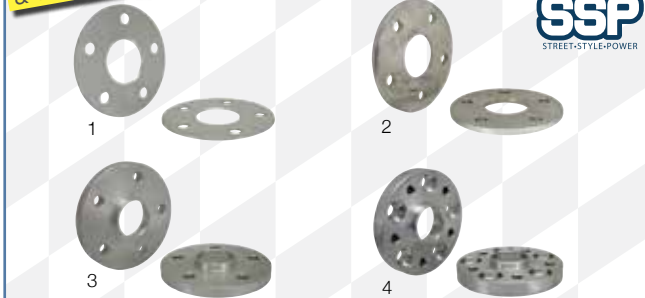

UPGRADES & CUSTOM PARTS WHEEL SPACERS SSP