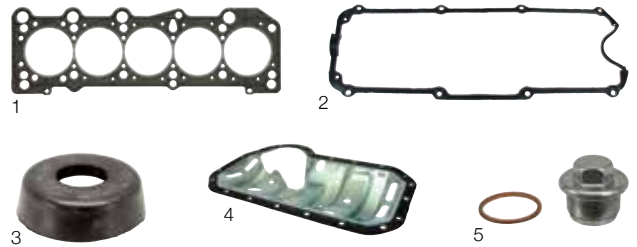

ENGINE GASKETS & ANCILLARIES