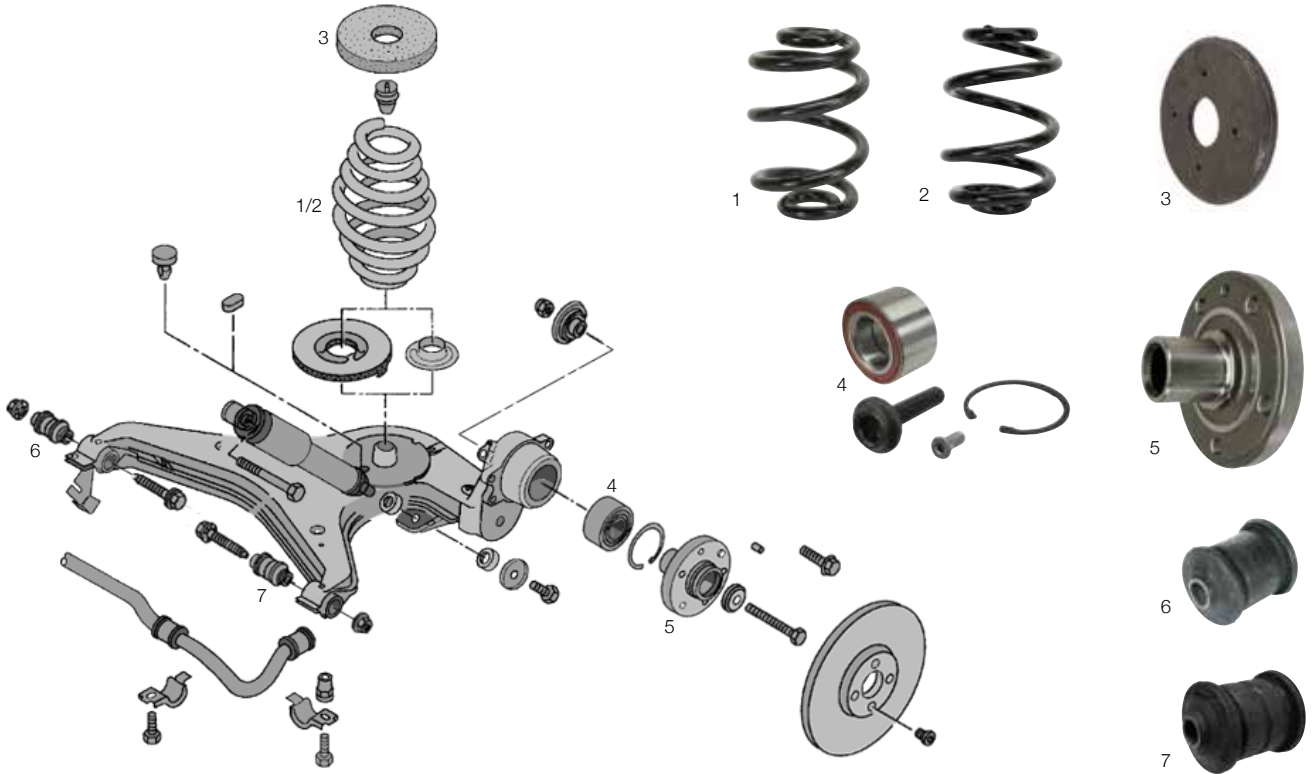

REAR SUSPENSION