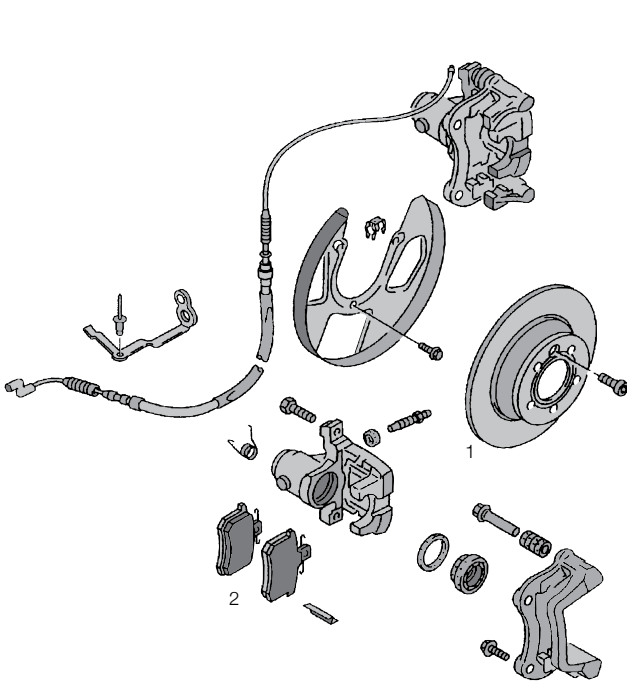

REAR BRAKES LUCAS 15" WHEELS