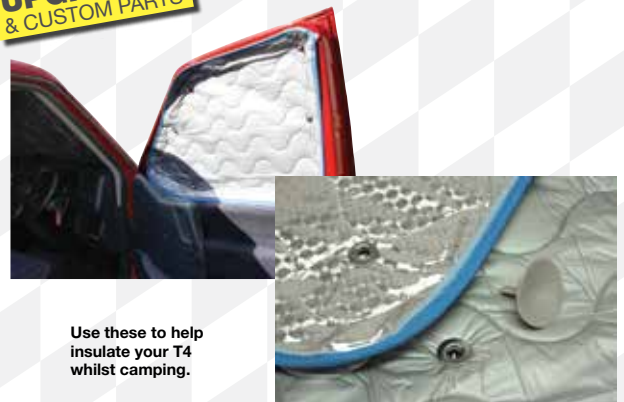

UPGRADES & CUSTOM PARTS

THERMO MATS

Use these to help insulate your T4 whilst camping.

Thermo mat kit, supplied with suckers

3 Piece, front cab, 90-03	WC898600	each	£49.96
8 Piece SWB, 90-03	WC898601	each	£79.96