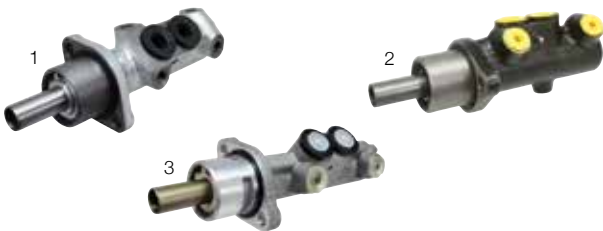

BRAKE MASTER CYLINDERS

Without ABS			
RHD 01/96-06/03, LHD 04/95-06/03, Lucas/Girling system 23mm	7M1-611-019	each	£67.90
RHD 01/96-06/03, LHD 01/99-06/03, ATE/ITT system 25.4mm	7D0-611-019/A	each	£40.20
With ABS			
09/90-12/95, ATE system	701-611-019	each	£41.10
RHD 01/96-06/03, LHD 04/95-06/03, ATE/ITT system 23mm	7M0-611-019	each	£46.40
RHD 01/96-06/03, LHD 01/99-06/03, ATE/ITT system 25.4mm	7D0-611-019/B	each	£40.10