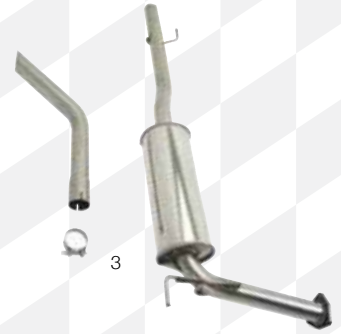

PERFORMANCE EXHAUST SYSTEMS

**UPGRADES
& CUSTOM PARTS**

We are pleased to offer a range of custom exhausts for the T4 Transporter. Made in the UK from high grade stainless steel, each system is produced on a jig to ensure a great fit every time.

Offering a sportier soundtrack in comparison to the standard system, non-turbo models having a deeper tone to the turbo vehicles; the turbocharger itself acts as a silencer.

	S/steel 3" single, Diesel SWB 96-03	WC298T406	each	£324.00
1	S/steel single oval, Diesel SWB 96-03	WC298T407	each	£324.00
	S/steel single turndown, Diesel SWB 96-03	WC298T408	each	£324.00
	S/steel 3" twin, Diesel SWB 96-03	WC298T409	each	£324.00
	S/steel 3" single, Diesel LWB 96-03	WC298T410	each	£324.00
	S/steel single oval, Diesel LWB 96-03	WC298T411	each	£324.00
	S/steel single turndown, Diesel LWB 96-03	WC298T412	each	£324.00
	S/steel S/Twin 3", Diesel LWB 96-03	WC298T413	each	£340.00
	S/steel 2 x 3" round, Diesel SWB 96-03	WC298T414	each	£386.00
2	S/steel 2 x oval, Diesel SWB 96-03	WC298T415	each	£386.00
	S/steel 2 x turndown, Diesel SWB 96-03	WC298T416	each	£386.00

	S/steel 2 x 3" twin, Diesel SWB 96-03	WC298T417	each	£371.00
	S/steel 2 x 3" round, Diesel LWB 96-03	WC298T418	each	£386.00
	S/steel 2 x oval, Diesel LWB 96-03	WC298T419	each	£386.00
3	S/steel 2 x turndown, Diesel LWB 96-03	WC298T420	each	£386.00
	S/steel 2 x 3" twin, Diesel LWB 96-03	WC298T421	each	£371.00
	S/steel side exit system, Diesel SWB 96-03	WC298T422	each	£216.00
	S/steel side exit system, Diesel LWB 96-03	WC298T423	each	£216.00
	S/steel De-Cat pipe, Diesel SWB 96-03	WC298T424	each	£85.50
	S/steel De-Cat pipe, Diesel LWB 96-03	WC298T425	each	£85.50
	S/steel dummy Cat/converter, 1.9td/2.5tdi 01/96-03	WC298T426	each	£101.95
	S/steel sports Cat/converter, 1.9td/2.5tdi 01/96-03	WC298T427	each	£197.50

**UPGRADES
& CUSTOM PARTS**