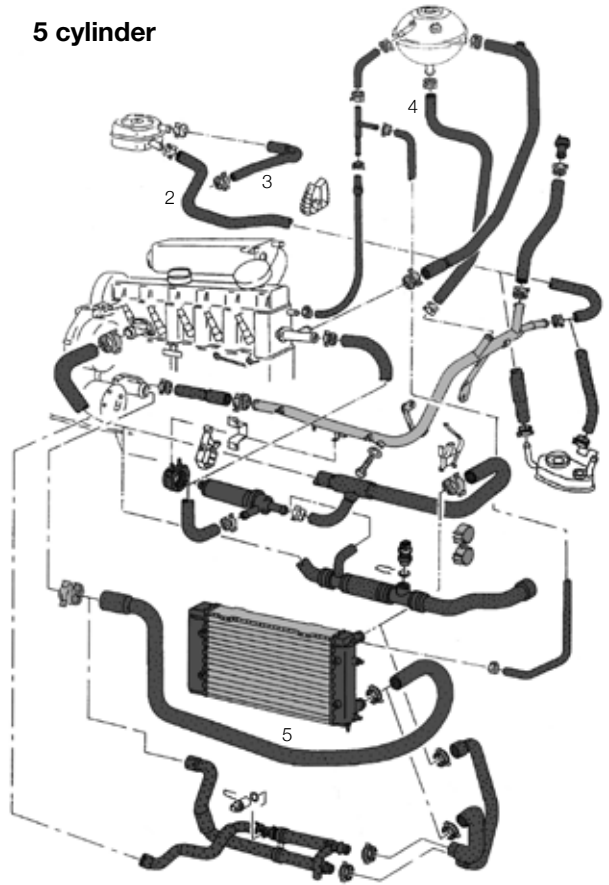

COOLING SYSTEM - DIESEL

4 cylinder

5 cylinder

1	Radiator, 720mmx380mm 1X 1.9 Diesel 01/90-12-95 ABL 1.9 T/Diesel 10/92-06/03	701-121-253/K	each	£87.50
	Radiator air guide (Short Nose) 09/90-06/03	701-121-283/G	each	£24.70
	Water pump, 1X 1.9 Diesel 01/90-12-95, ABL 1.9 T/Diesel 10/92-06/03	037-121-010/C	each	£39.95
	Additional electric water pump	251-965-561/B	each	£157.50
3	Water flange, cylinder head (rear) 1.9 Diesel, T/Diesel 09/90-06/03	044-121-144/B	each	£4.50
4	Coolant hoses Oil cooler to metal coolant hose, 1.9 Diesel 09/90-06/03	044-121-058/A	each	£13.30
5	Radiator hose (lower) 1.9 Diesel 10/91-12/95, 1.9 T/Diesel 10/92-06/03	044-121-051/J	each	£15.50
6	Radiator hose (upper) 1.9 Diesel 10/91-12/95, 1.9 T/Diesel 10/92-06/03	044-121-101/L	each	£46.40
	Thermostat (87-102°C) 1.9 Diesel 09/90-06/03	044-121-113	each	£6.00
	Thermostat cover 1.9 Diesel 09/90-06/03	055-121-121/F	each	£5.50
	Thermostat cover seal 60X3,50	N90-136-802	each	£4.40
	Expansion tank	701-121-407/B	each	£12.90