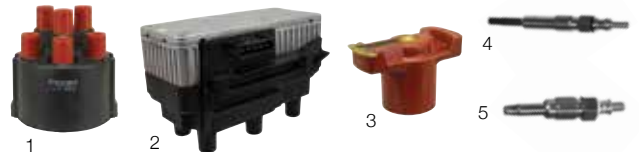

IGNITION SYSTEM

Distributor cap			
2.0 Petrol 09/90-09/91			
1.8 09/90-07/92, 2.0 Petrol 10/91-06/03			
1	2.5 Petrol 09/90-06/03	030-905-207	each £6.00
		051-905-207	each £4.10
		034-905-207/B	each £8.60
Ignition coil			
2.8 VR6 Petrol 01/96-06/03			
2	1.8, 2.0, 2.5 Petrol, 3 Pin 09/90-06/03	021-905-106	each £91.20
		6N0-905-104	each £34.30
Rotor arm			
1.8 Petrol 09/90-07/92			
3	2.0, 2.5 Petrol 09/90-06/03	055-905-225/B/BQ	each £7.20
		052-905-225/C	each £6.95
Glow plug			
2.5 TDI, ACV Eng Code 09/95-06/03			
4	1.9D/TD, 2.4D, 2.5TDI (not 2.5TDI ACV Eng Code_)	N101-401-05	each £11.30
5	1.9D/TD, 2.4D, 2.5TDI (not 2.5TDI ACV Eng Code_)	N102-130-02	each £6.80
Spark plug, 1.8 Petrol 09/90-07/92			
		W7DTC	each £2.60