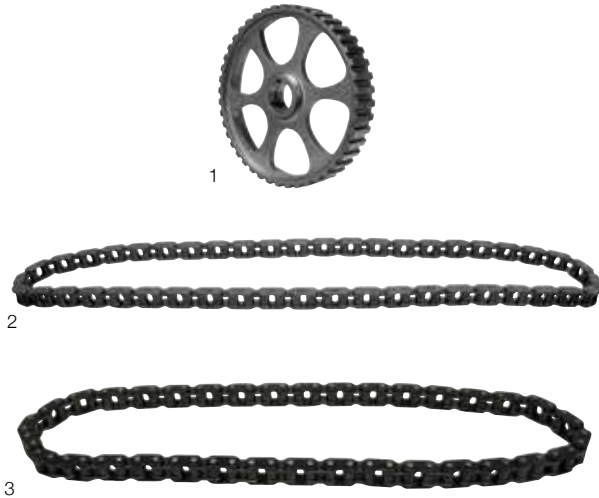

TIMING GEARS AND CHAINS