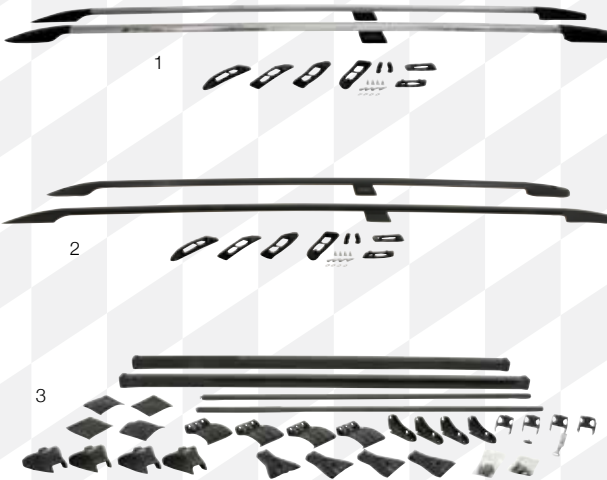

UPGRADES & CUSTOM PARTS

ROOF RAILS AND BARS

Note: Drilling will be required to fit roof rails to your T4. Measure twice, drill once! Roof rails are trim, they are not an alternatives to roof bars.

Roof rails SWB			
1	Aluminum, polished	WC898801	pair £155.00
2	Aluminum, black	WC898802	pair £155.00
Roof rails LWB			
	Aluminum, polished	WC898803	pair £165.00
	Aluminum, black	WC898804	pair £165.00
3	Roof bars, heavy duty	WC898800	pair £149.00