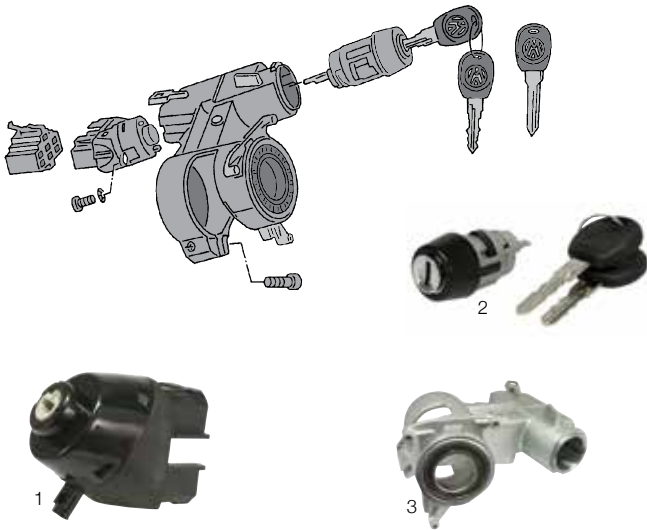

IGNITION BARRELS & SWITCHES

All models			
1	Ignition switch	6N0-905-865	each £10.50
2	Ignition lock barrel with keys (without immobiliser)	357-905-855/B	each £10.20
3	Steering lock housing (not for automatic transmission)	701-905-851	each £107.00