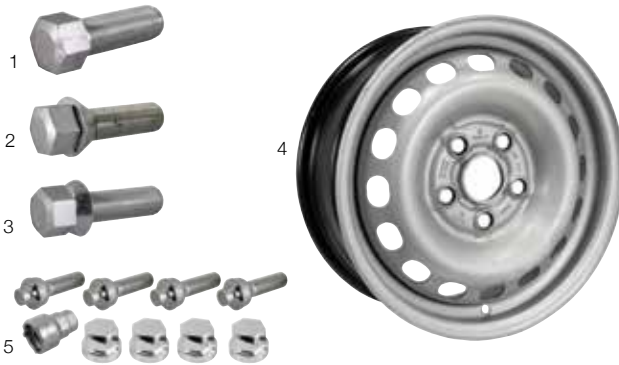

STEEL WHEELS AND BOLTS