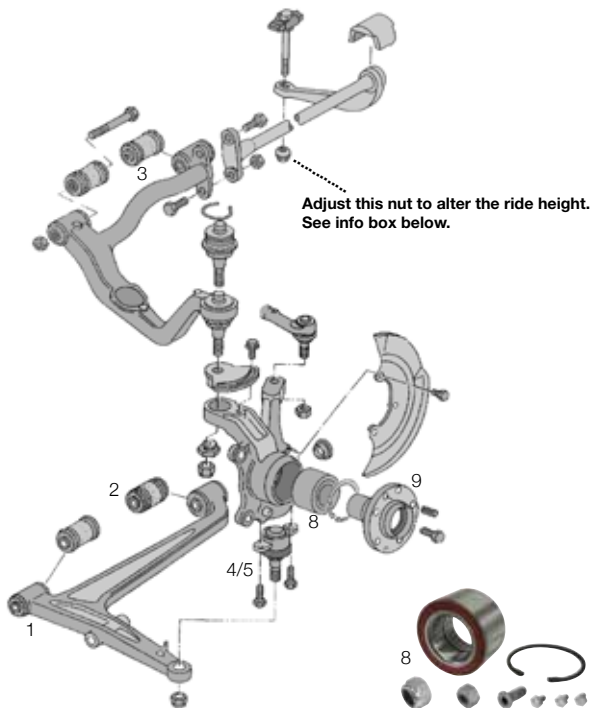

FRONT SUSPENSION

Lower wishbone

05/91-12/95			
1 Left	701-407-151/A	each	£107.00
Right	701-407-152/A	each	£107.00
01/96-06/03			
Left	7D0-407-152/A	each	£263.00
Right	7D0-407-151/A	each	£263.00

Upper wishbone

09/90-12/95			
Left	701-407-021/B	each	£139.00
Right	701-407-022/B	each	£139.00

01/96-06/03 Please call to check availability for later models.