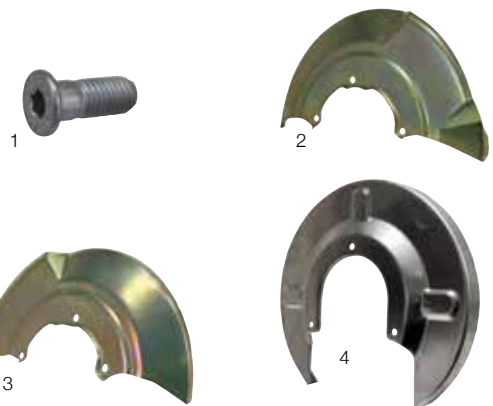

BRAKE PARTS

1	Brake disc 260x16 solid 09/90-12/95	701-615-301/C	each	£27.20
2	Brake pads 09/90-12/95	701-698-151/C	set	£23.30
Brake caliper 09/90-12/95 [*SURCHARGE]				
	Left	701-615-123	each	£113.00
	Right	701-615-124	each	£113.00
4	Caliper seal kit 12/95-06/03	701-698-471	kit	£7.90