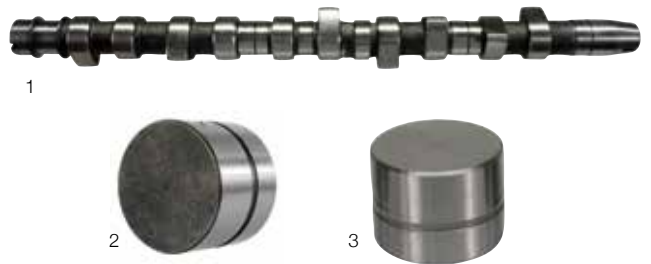

CAMSHAFTS AND ANCILLARIES