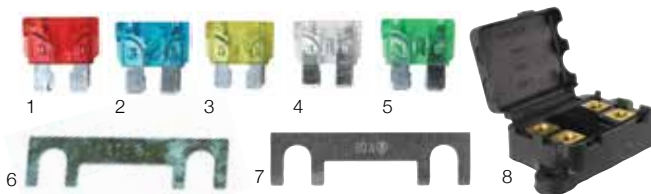

FUSE BOXES & FUSES

Blade fuse			
1	10A Red	N01-713-111	each £0.24
2	15A Blue	N01-713-112	each £0.24
3	20A Yellow	N01-713-7	each £0.24
4	25A White	N01-713-114	each CALL
5	30A Green	N01-713-115	each CALL
Strip fuse			
6	50 Amp	N01-712-51	each £1.00
7	80 Amp	N01-712-53	each £1.40
8	Fuse Socket / Box	281-937-505/A	each £16.70