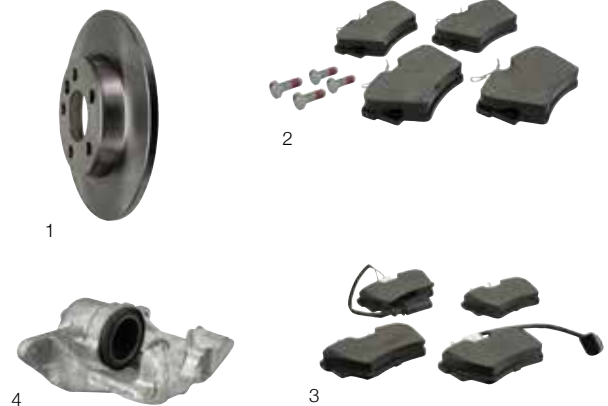

REAR BRAKES LUCAS 15" WHEELS