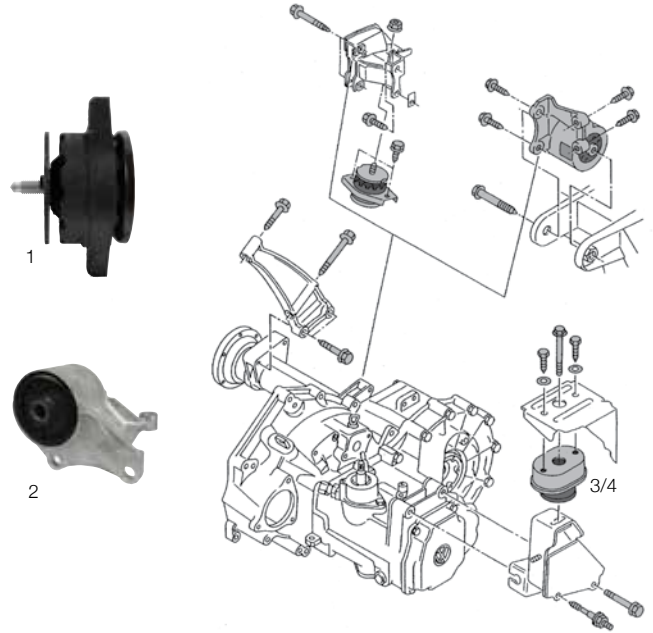

GEARBOX MOUNTS