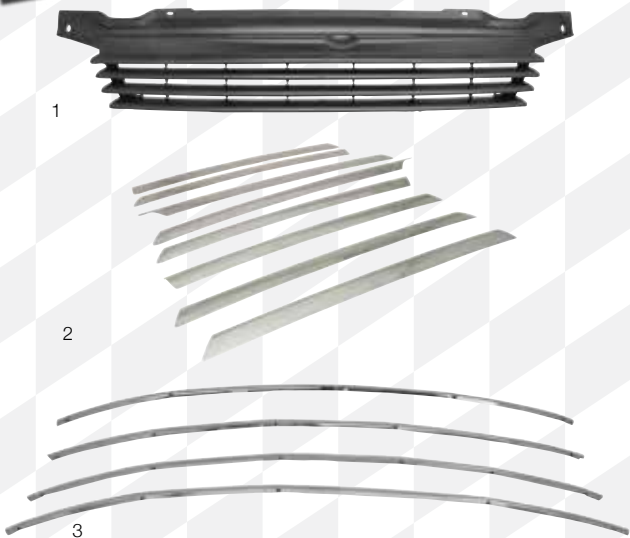

GRILLES

**UPGRADES
& CUSTOM PARTS**

Badgeless radiator grille				
Short Nose, 01/96-06/03		WC853T466	each	£29.95
1	Long Nose, 01/96-06/03	WC853T465	each	£20.50
Trim, front grille				
2	Chrome, 8pc, Short Nose	WC853T470	each	£47.30
	Chrome, 8pc, Long Nose	WC853T471	each	£47.30
Trim, lower front grille				
Chrome, Short Nose		WC853T472	each	£36.00
3	Chrome, Long Nose	WC853T473	each	£36.00