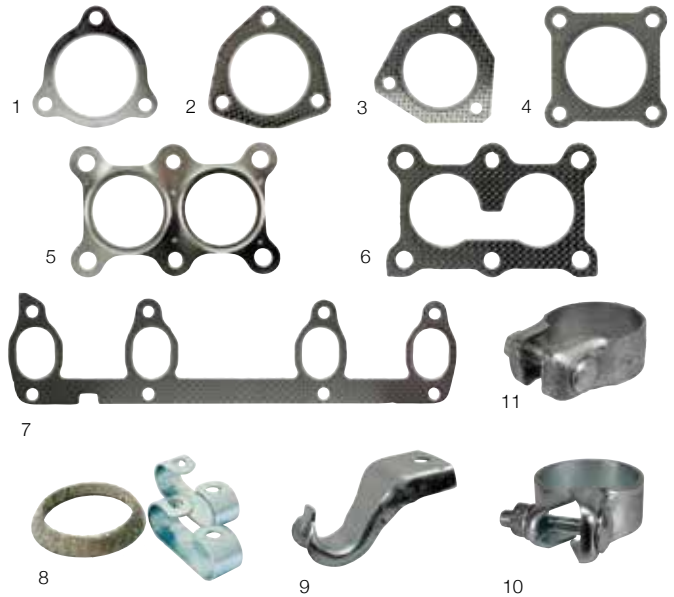

EXHAUST FITTINGS