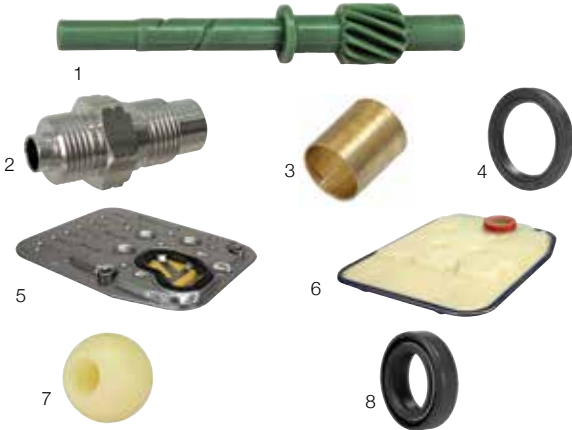

GEARBOX PARTS