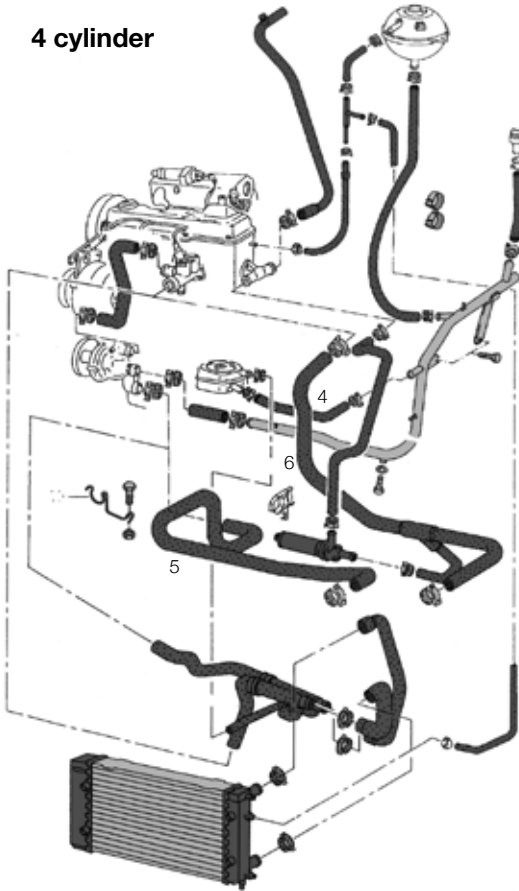

COOLING SYSTEM - DIESEL

4 cylinder