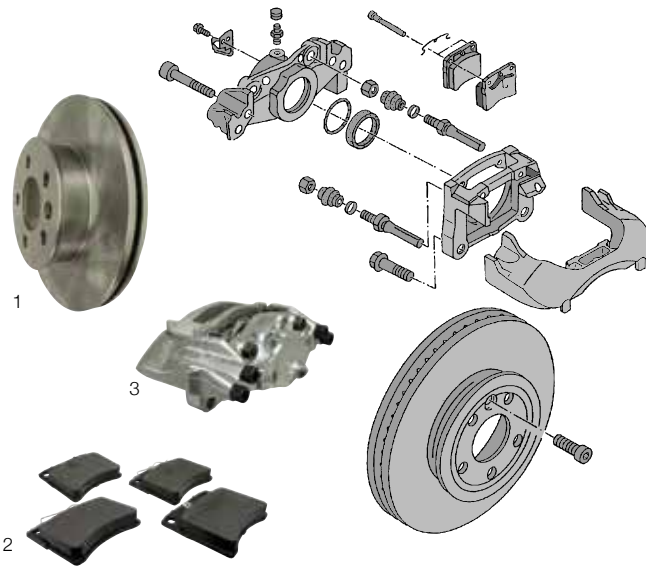

FRONT BRAKES PR CODE 1LE LUCAS 15" WHEELS

Brake disc, vented				
1	280x24 09/90-12/95	701-615-301/D	each	£33.50
	260x16 01/96-06/03	7D0-615-301/C	each	£42.00
Brake pads				
2	09/90-04/99	701-698-151/G	set	£27.30
	05/99-06/03 with wear indicator	7D0-698-151/C	set	£34.40
Brake caliper 09/90-06-03 [*SURCHARGE]				
3	Left	7D0-615-123/C	each	£113.00
	Right	7D0-615-124/C	each	£113.00
	Caliper seal kit 12/95-06/03	701-698-471	kit	£7.90