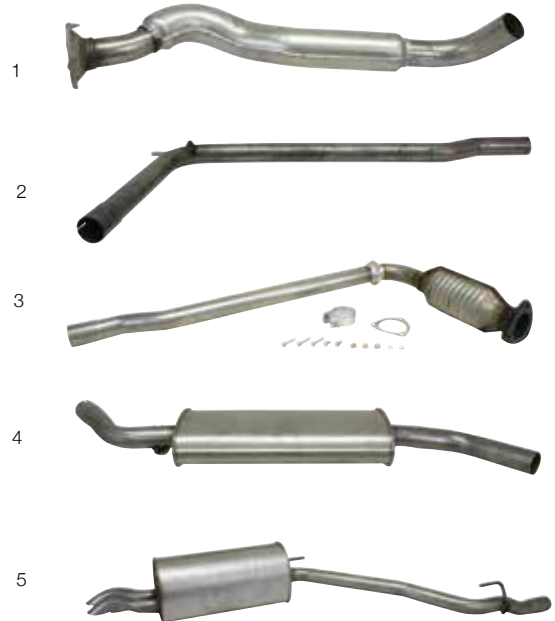

1.9 DIESEL AND TURBO DIESEL

2.4 DIESEL

Manifold down pipe			
	1.9 Diesel - 1X 09/90-12/95	028-253-091/B	each £69.00
1	1.9 T/Diesel - ABL 10/92-12/95	028-253-091/D	each £87.50
	1.9 T/Diesel - ABL 01/96-06/03	028-253-091/H	each £69.00
2	Front pipe 1.9 Diesel - 1X 09/90-12/95	074-253-201	each £35.00
Catalytic converter			
3	1.9 T/Diesel - ABL, 10/92-12/95	028-131-701/AX	each £205.00
	1.9 T/Diesel - ABL, 01/96-06/03	028-131-089/FX	each £205.00
Centre silencer			
4	1.9 Diesel - 1X 09/90-12/95	028-253-409/D	each £71.50
	1.9 T/Diesel - ABL 10/92-12/95 (shorten for SWB)	028-253-409/H	each £54.10
	01/96-06/03 SWB	028-253-409/R/S	each £55.60
	01/96-06/03 LWB	028-253-409/R/L	each £54.00
Rear silencer			
5	1.9 Diesel - 1X 09/90-12/95,		
	1.9 T/Diesel 10/92-12/95	074-253-609/AB/S	each £73.50
	1.9 T/Diesel - ABL 01/96-06/03	074-253-609/BA	each £105.00

Manifold down pipe			
1	2.4 Diesel AAB 09/90-12/95	074-253-091/E	each £89.70
	2.4 Diesel AAB, AJA 01/96-06/03	074-253-091/AJ	each £94.50
Front pipe			
2	2.4 Diesel AAB 09/90-12/95	074-253-201	each £35.00
	2.4 Diesel AAB 01/96-07/98	074-253-209/C	each £78.70
3	Catalytic converter, 2.4 Diesel AJA 04/97-06/03	028-131-089/FX	each £205.00
Centre silencer			
4	2.4 Diesel AAB 09/90-12/95 (SWB)	074-253-409/C	each £84.00
	2.4 Diesel AAB 01/96-09/98, AJA 04/97-06/03 (SWB)	028-253-409/R/S	each £55.60
	2.4 Diesel AAB 01/96-09/98, AJA 04/97-06/03 (LWB)	028-253-409/R/L	each £54.00
Rear silencer			
5	2.4 Diesel AAB 09/90-12/95	074-253-609/AB/S	each £73.50
	2.4 Diesel AAB, AJA 01/96-06/03	074-253-609/BA	each £105.00