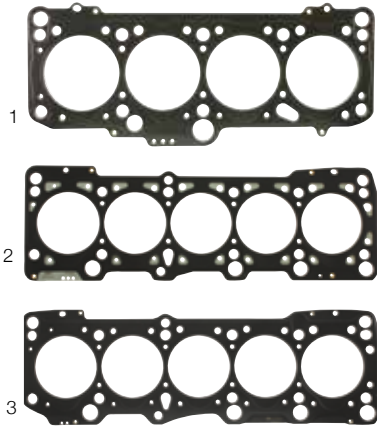

HEAD GASKETS