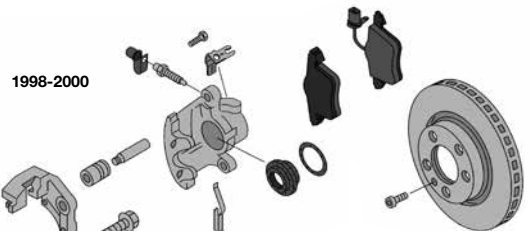

FRONT BRAKES PR CODE 1LB ITT 16" WHEELS

	Brake disc, vented 313x26 05/00-06/03	7M3-615-301	each	£59.80
1	Brake pads 05/00-06/03 with wear indicator	7M3-698-151/A	set	£44.30
Brake caliper 05/00-06/03 [*SURCHARGE]				
2	Left	7M3-615-123	each	£139.00
	Right	7M3-615-124	each	£139.00
3	Caliper seal kit 01/96-06/03	4A0-698-471	kit	£7.90