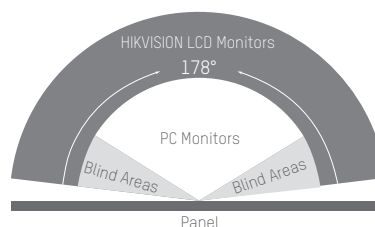

## On Duty 24/7 for Mission Critical Applications

Original Modular Panel

Professional Display Board

Professional Power Board

## Wide Viewing Angle for Flexible Monitor Positioning

### Viewing Angles

- Multiple monitoring angles

Flexible Monitoring Angles

Viewing Angle Comparison