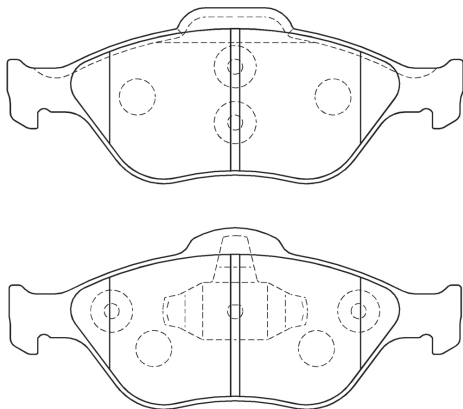

RN696

KASHIYAMA : D3120

AKEBONO : AN686K

W=inner 150.1 outer 151.3 T=18

F MAZDA DEMIO