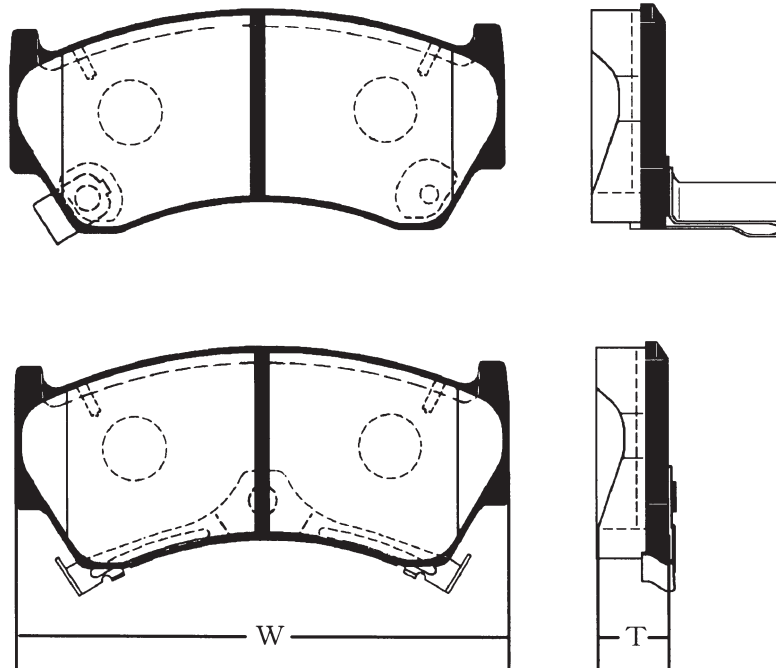

# Pad shape figure list

---

Note.1 Size display W, T will each represent the following dimensions.

Note.2 Shape is shrinking.

W:108.5 T:16

**RN094****(Discontinued item)**

KASHIYAMA : D5014

AKEBONO : AN134K