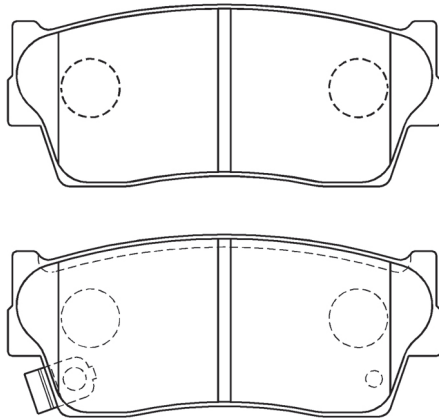

RN270M

KASHIYAMA : D9010M

AKEBONO : AN273WK

with wear sensor, left and right - each 1 piece

W=103.4 T=15

F SUZUKI ESCUDO