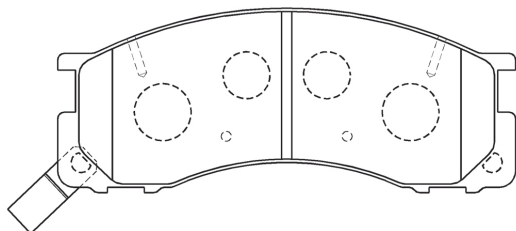

with wear sensor, left and right - each 1 piece

W=inner 128.2 outer 136.7 T=15.5

F TOYOTA TOWNACE, LITE ACE