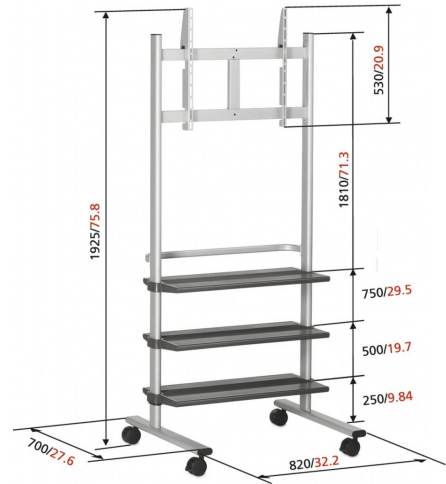

## PB 175 Flat display trolley

Plasmaboy trolleys are the perfect solution to install LCD or Plasma displays on a mobile base for use on exhibitions, in schools or on convention and exhibition centres.

<b>Main Color</b>	Silver
<b>Guarantee</b>	2 years
<b>Height (mm)</b>	1925
<b>Min. screen size (inch)</b>	36"
<b>Max. screen size (inch)</b>	50"
<b>Max. screen weight (kg)</b>	50
<b>Hole pattern (mm)</b>	Min. 200x100 / Max. 670x510

## PB 175 Flat display trolley

Plasmaboy trolleys are supplied with a variety of options, which include an universal display interface, a number of accessory trays and a handlebar for easy manoeuvring. The universal display interface strips fit on both, the trolleys PB 175, PB 150 and PB 100 as well as the desk support PB 050. This means that displays can easily and quickly be moved between mounting locations.

## Features

- 3 accessory trays
- Basic/ economy model