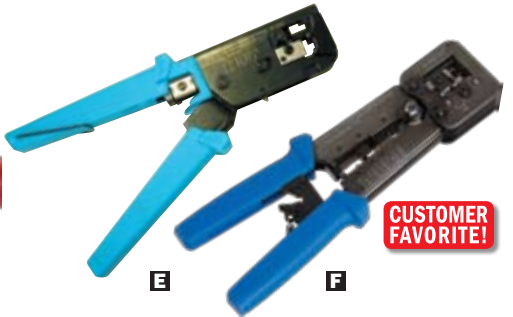

CUSTOMER FAVORITE!

EZ-RJ CRIMP TOOLS

These crimp tools are designed to quickly crimp and cut the wires of the EZ-RJ connector in one simple operation!

E PL100004B EZ-RJ45 Crimp Tool **$64.95**

For use with EZ-RJ45 Cat5/5e & EZ-RJ45 Cat6 Connectors; Also works with RJ-11, RJ-12 and RJ-45 connectors (Except AMP)

F PL100054B EZ-RJ Pro Crimp Tool **$89.95**

For use with EZ-RJ45 Cat5E, EZ-RJ45 Shielded Cat5E, EZ-RJ45 Cat6 and EZ-RJ12/11 connectors; Also works on RJ-11, RJ-12 and RJ-45 connectors (Except AMP)

EZ-RJ CONNECTORS

PL100 EZ-RJ45 Connectors, Cat5/5e **$34.95-$64.95**

Available in 50 or 100 piece packs

PL100010x EZ-RJ45 Connectors, Cat6 **$34.95-$69.95**

Available in 50 or 100 piece packs