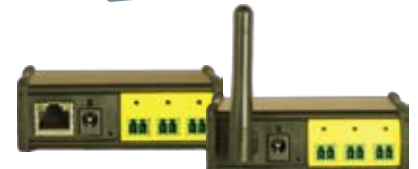

GLOBAL CACHÉ iTACH FOR CONTACT CLOSURE DEVICES

- **GCWF2CC** Global Caché iTach, Wi-Fi **$149.95**
- **GCIP2CC** Global Caché iTach, Wired **$124.95**
- **GCIP2CCP** Global Caché iTach, Wired with PoE **$159.95**