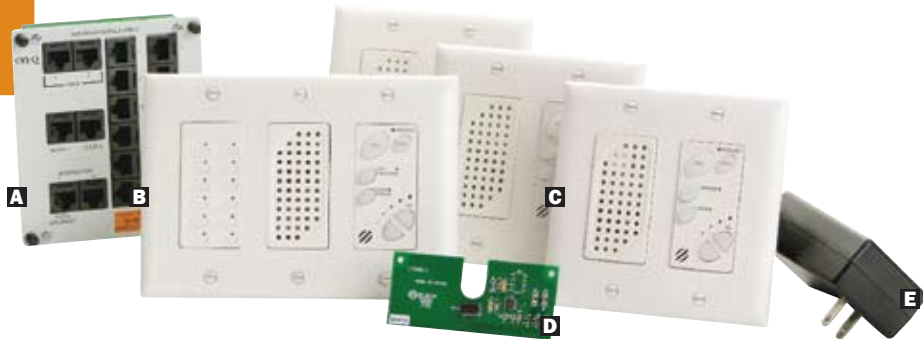

ON-Q INQUIRE INTERCOM

Based on Cat5 wiring and offering a modern look that fits in a standard decorator wallplate, On-Q intercoms are an affordable option for every home.

- Trims with standard decorator wallplate (included)
- Page, monitor, do not disturb and hands-free reply
- Monitor multiple rooms at the same time
- Multi-level volume control

INQUIRE INTERCOM KIT

OQIC1400 inQure Intercom Kit, 4-Location **$729.95**

Includes Intercom Module, Main Console Unit, 3 Room Units, Door Chime & Power Supply (Choose White Or Ivory)

INQUIRE INDOOR INTERCOMS

- Colors: Choose White, Ivory, Black or Light Almond

A B OQIC1002 Main Control Unit & Intercom Module **$444.95**

C OQIC1004 Intercom Room Unit **$69.95**

INQUIRE INDOOR INTERCOMS

- Colors: Choose Black or Silver

OQF9018 Intercom Desktop Unit **$109.95**

INQUIRE OUTDOOR INTERCOMS

OQF7596 Intercom Door Unit **$44.95**

White, Stainless, Antique Brass, Oil-Rubbed Bronze or Brass

OQF7641 Intercom Patio Unit **$89.95**

White, Stainless or Brass

INQUIRE ACCESSORIES

D OQF7601 Intercom Door Chime **$44.95**

OQIC1001 Intercom Audio Interrupt Module **$89.95**

E OQPW7725 Power Supply, 8 or more rooms **$64.95**

OQPW7725 Power Supply **$64.95**