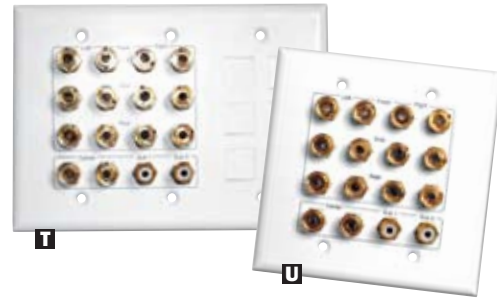

MULTI-MEDIA KITS

CHANNEL VISION KITS

CHANNEL VISION 3-GANG HOME THEATER KIT

- Fits in a 3-gang box
- Easy to install
- Expansion ports for additional connectors

I CVCC372 Home Theater Connection **$37.95**

CHANNEL VISION PRE-CONFIGURED 2-GANG

- Fits in a 2-gang box
- Easy to install
- Ideal for 7.2 or smaller home theater systems

U CVCC272 Home Theater Connection **$34.95**