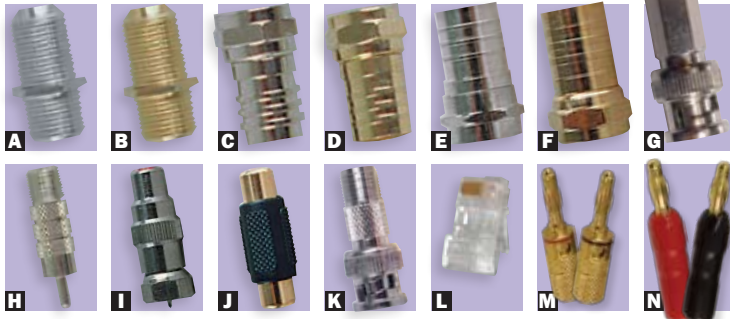

CONNECTORS & ADAPTERS

WIRE CONNECTORS & ADAPTERS

- **A ST200050** Double Female Inline Splice, Nickel **$0.15**
- **B ST200051** Double Female Inline Splice, Gold **$0.55**
- **C ST200030** Crimp-on Male Coax (for RG59), Nickel **$0.25**
- **D ST200031** Crimp-on Male Coax (for RG59), Gold **$0.45**
- **E ST200035** Crimp-on Male Coax (for RG6), Nickel **$0.25**
- **F ST200036** Crimp-on Male Coax (for RG6), Gold **$0.45**
- **G ST200142** RG59 to BNC Connector, Twist-on **$0.55**
- **H ST200110** Coax Female to RCA Male Adapter **$0.55**
- **I ST200045** Coax Male to RCA Female Adapter **$0.75**
- **J ST251116** RCA Double Female Inline Splice, Gold **$0.35**
- **K ST200130** Coax to BNC Connector **$0.85**
- **L ST301178** RJ45 Connectors, Male **$0.25**
- **M OEIW4PLUG** Quick Solderless Banana Plug (4 Pack; 2 red, 2 black) **$9.95**
- **N OEIW16PLUG** Quick Crimp-on Banana Plugs (16 Pack; 8 red, 8 black) **$18.95**

WATERPROOF COMPRESSION CONNECTORS

SealSmart Compression Connectors provide fast and reliable terminations. The perfect solution for CATV, DSS, Security and Residential Structured wiring installations.

- Molded in gaskets provide a waterproof seal
- Single crimp termination with captive center contact design
- Works with Universal Crimp Tool (PL16201, page 56)

- **O PL18001** Compression F Connector, RG6 Quad **$0.69**
- **O PL18011** Compression F Connector, RG59 **$0.69**
- **O PL18006** Compression F Connector, RG6 **$0.69**
- **PL28006J** Compression F Connectors, RJ6, 75 piece **$44.95**
- **P PL18038** Compression BNC Connector, RC6 **$2.19**
- **P PL18035** Compression BNC Connector, RC6 Quad **$2.19**
- **P PL18041** Compression BNC Connector, RC59 **$2.19**
- **PL28041J** Compression BNC Connectors, RG59 (40 Pack) **$79.95**
- **Q PL18065** Compression RCA Connector, Nickel, RG6 Quad **$1.89**
- **PL18055** Compression RCA Connector, Gold, RG59 **$2.29**
- **Q PL18060** Compression RCA Connector, Nickel, RG59 **$1.89**
- **ELK9022** Gel Filled B Connectors, 500 pack (non-compression) **$30.95**