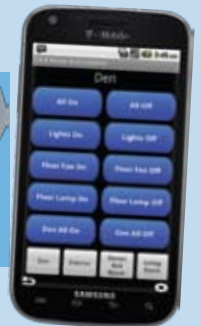

UPB SCHEDULERS & TIMERS

SAI UPB SCHEDULER-TIMER

This UPB Scheduler-Timer is easy to program. Once the unit is set for time, date and location (zip code or latitude and longitude) there are only 2 displays needed to add devices, link scenes and set up events. The UPB Scheduler-Timer automatically adjusts time referenced to the nationally synchronized power grid; it knows when daylight savings and leap years occur and even when the sun rises and sets for your location.

- New Tools Menu: works like a pocket programmer; add devices to a network, change receive links, monitors signal/noise levels, logs noise, and more
- New 'Link Mode' for easy Vacation Mode change
- No computer interface required
- Easy pushbutton and display to set time and control devices (events)
- 250 devices and 99 events
- Schedule modes: On, Off, Vacation, All On and All Off
- Each device event can function as On/Off, Dim, scenes and random

- Real-time clock maintains time in the event of a power outage for up to one week
- Includes power cord for tabletop and right angle power plug for outlet mount
- Doubles as a Computer Interface Module (CIM) allowing connection of a PC with UPStart to a UPB network

SAUCS01 UPB Controller, Scheduler-Timer **$159.95**

PULSEWORX TIMED EVENT CONTROLLER

The Timed Event Controller (TEC) is an automation timer device that transmits and receives digital commands and status over the existing powerlines at preset times. Designed in a small plug-in enclosure. The TEC can be programmed to control single lights, trigger dramatic scenes, or send messages to a central controller.