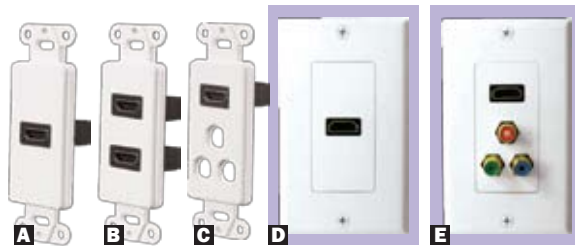

MULTI-MEDIA INSERT KITS

PRE-CONFIGURED COMBINATION JACK PLATES

- Pro-Wire Colors: Choose White, Ivory or Almond
- Leviton Colors: Choose White or Ivory
- On-Q Colors: Choose White, Ivory, Light Almond, Brown or Black

A OEIW2RG Pro-Wire 2 RCA $8.15	P OEIW1F2RJG Pro-Wire 1 Coax, 2 RJ11 $17.95
B OEIW3RG Pro-Wire 3 RCA $8.85	Q OEIW2F1RJG Pro-Wire 2 Coax, 1 RJ11 $17.95
C OEIW4RG Pro-Wire 4 RCA $11.95	R OEIW2F2RJG Pro-Wire 2 Coax, 2 RJ11 $19.95
D OEIW2R1FG Pro-Wire 2 RCA, 1 Coax $8.85	S OEIW1F2RJ45G Pro-Wire 1 Coax, 2 RJ45 $17.95
E OEIW3R1FG Pro-Wire 3 RCA, 1 Coax $9.95	T OEIW2F2RJ45G Pro-Wire 2 Coax, 2 RJ45 $20.95
F OEIW1FG Pro-Wire 1 Coax $8.15	U LV4164700 Leviton HDMI Jack Plate $18.95
G OEIW2FG Pro-Wire 2 Coax $8.15	V LV4164800 Leviton DVI Jack Plate $29.95
H OEIW3FG Pro-Wire 3 Coax $8.85	W OQWP3422 On-Q Phone, Data, TV, Aux $12.95
I OEIW4FG Pro-Wire 4 Coax $9.95	X OQWP1010 On-Q Component Video $29.95
J OEIWM2BPG Pro-Wire 2 Binding Post $10.95	Y OQWP3220 On-Q Phone & Data $9.95
K OEIWM4BPG Pro-Wire 4 Binding Post $14.95	Z OQWP3210 On-Q RJ45 $29.95
L OEIWM8BPG Pro-Wire 8 Binding Post $24.95	AA OQWP1011 On-Q HDMI with 2-Port (Blank) $23.95
M OEIW2BG Pro-Wire 2 Banana $9.95	CC OQF9006 On-Q Single Speaker $8.55
N OEIW4BG Pro-Wire 4 Banana $13.95	CC OQF9005 On-Q Dual Speaker $21.95
O OEIW8BG Pro-Wire 8 Banana $25.95	DD OQWP3211 On-Q Phone & TV $7.25

HDMI INSERTS

PRO-WIRE HDMI JACK PLATES

- Female HDMI front & back
- Colors: Choose White, Ivory or Almond

A OEIWMHDMI1 Pro-Wire 1 HDMI $11.95
B OEIWMHDMI2 Pro-Wire 2 HDMI $17.95
C OEIWMHDMI31 Pro-Wire 1 HDMI, 3-Port (Blank) $11.95

SCP HDMI WALLPLATES

- Colors: Choose White, Ivory or Almond

D SR125 HDMI Wallplate $16.95
E SR126 HDMI with 3 RCA $21.95

HDMI Cables & Connectors. See Page 71.