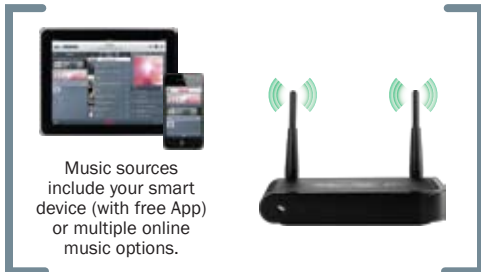

- **Music Anytime, Anywhere:** Quickly access music from your computer and play it anywhere in your home.
- **Streaming Online Music:** Pandora, TuneIn, Rhapsody,

and SiriusXM are all at your fingertips with Internet Radio streaming directly to your NuVo System.

- **Lossless Audio Delivery:** Mastering-grade, high-fidelity audio is delivered to every area of your home, and kept perfectly in sync.
- **Closed Loop, Class D Digital Amplification:** High-performance amplifier operates coolly and saves energy while minimizing distortion.
- **Wi-Fi:** 802.11n wireless transmission, delivers the fastest signal speed and broadest coverage available.

- **USB Port:** Connect any storage device to the USB port and play its music through your NuVo system.
- **Audio Line-In:** Connect any analog device.
- **Independent Zone Control:** Every room in your system can play and be controlled independently, so you can listen to your favorite album on the deck, while the kids listen to SiriusXM Radio in the den.
- **Wireless Control from Apple, Android, and NuVo Controller:** Wirelessly manage your music, all from the palm of your hand.

1 GATEWAY SETUP

Music sources include your smart device (with free App) or multiple online music options.

NUVO GATEWAY

The NuVo Wireless Audio System starts with a robust, dual band concurrent wireless Gateway (GW100), allowing the players to communicate with one another, access your music from the network, and stream audio from countless online options. To start the fun, simply connect the Gateway to your home network and connect a NuVo wireless zone player to your favorite speakers.

NVGW100NA NuVo Wireless Gateway **$199.00**