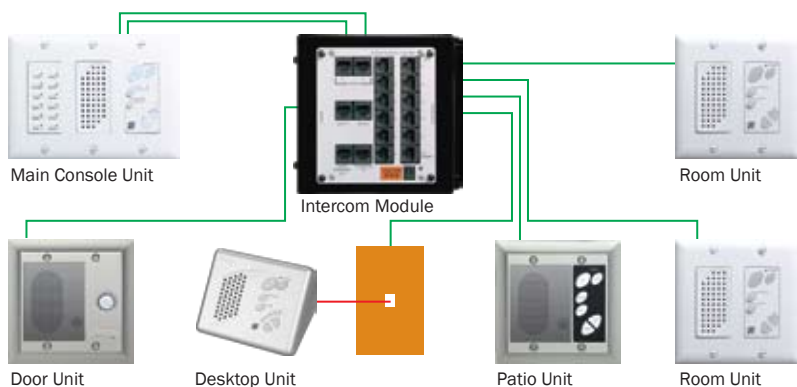

### INQUIRE ACCESSORIES

**D OQF7601** Intercom Door Chime **\$44.95**

**OQIC1001** Intercom Audio Interrupt Module **\$89.95**

**E OQPW7725** Power Supply, 8 or more rooms **\$64.95**

**OQPW7725** Power Supply **\$64.95**