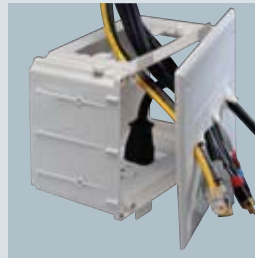

ARLINGTON RECESSED MULTI-MEDIA CONFIGURATIONS

ARLINGTON TV BOX

Arlington's recessed TV BOX for new or old work allows LCD and plasma TVs to mount flush against the wall.

Install two duplex receptacles or low voltage devices. Or you can use the supplied box separator to install one low voltage device and one duplex receptacle.

TV BOX also has two additional built-in mounts for low voltage, data/media connections.

- Colors: White or Black

AATVB613x Arlington TV Box **$16.95**

ARLINGTON LOW PROFILE TV BOX

The Arlington Low Profile TV BOX for Shallow Wall Depths is used to install a flat screen TV on 1/2-inch or 5/8-inch drywall with a wall cavity depth 3/4-inches and larger. In addition to accommodating shallow wall depths, the box facilitates installation where plumbing or other obstructions run within the wall cavity. With extra space inside, the box provides room for multiple cables and brackets.

- Color: White

AATVL508 Arlington Low Profile TV Box **$19.95**