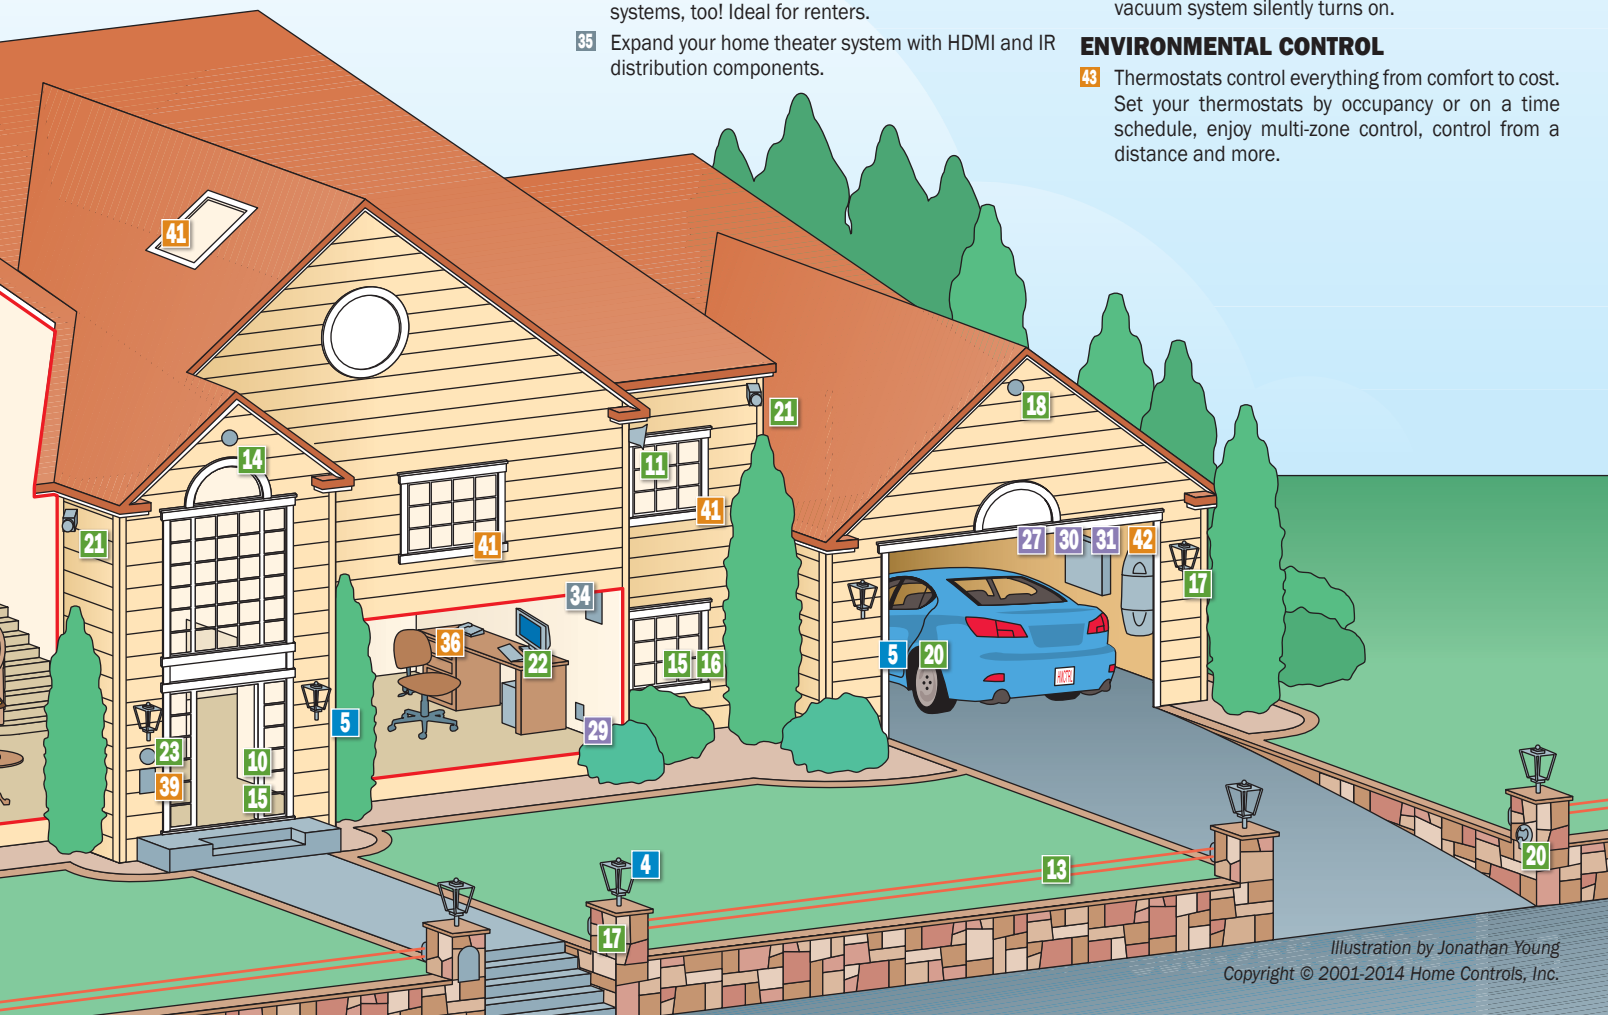

COMMUNICATIONS » Page 78

PHONES & INTERCOMS

- 36 Transform your regular phone into a high-tech telecommunications system for your home.
- 37 Easy integrate your cell phone with your home phone.
- 38 Answer the door from any of your telephones, including cell phones.
- 39 Install an intercom system to talk with your family located in different parts of the house.

COMFORT » Page 84

WINDOW & DRAPE CONTROL

- 40 Set your drapes to automatically close on a schedule, by remote control or automatically when the sun shines directly in. A great natural energy saver!
- 41 Control windows by wall switch, remote control or an automation system. Automatically close them when it starts to rain. Perfect for skylights that are hard to reach!

CENTRAL VACUUM SYSTEM

- 42 Central vacuum systems are the most efficient way to clean. The system includes a vacuum motor installed in a convenient location (like the garage), with tubing in the walls that connect to wall inlets in each room. When it's time to vacuum, simply insert a lightweight hose into a nearby inlet and your central vacuum system silently turns on.

ENVIRONMENTAL CONTROL

- 43 Thermostats control everything from comfort to cost. Set your thermostats by occupancy or on a time schedule, enjoy multi-zone control, control from a distance and more.