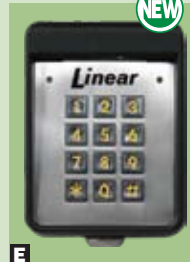

KEYPADS

LINEAR ACCESS KEYPADS

- 480 programmable input codes
- 2 Form-C Output relays; 2 open collector outputs
- Door Sense input; Inhibit input; Request-to-Enter input; Alarm Sound output; Timed Anti-Passback
- Tactile and Audio feedback

D LNAK21W Outdoor Access Keypad **$154.99**

D LNAK21 Indoor Access Keypad **$126.99**

E LNAK11 Rugged Outdoor Access Keypad (480 users, 4 outputs) **$231.99**