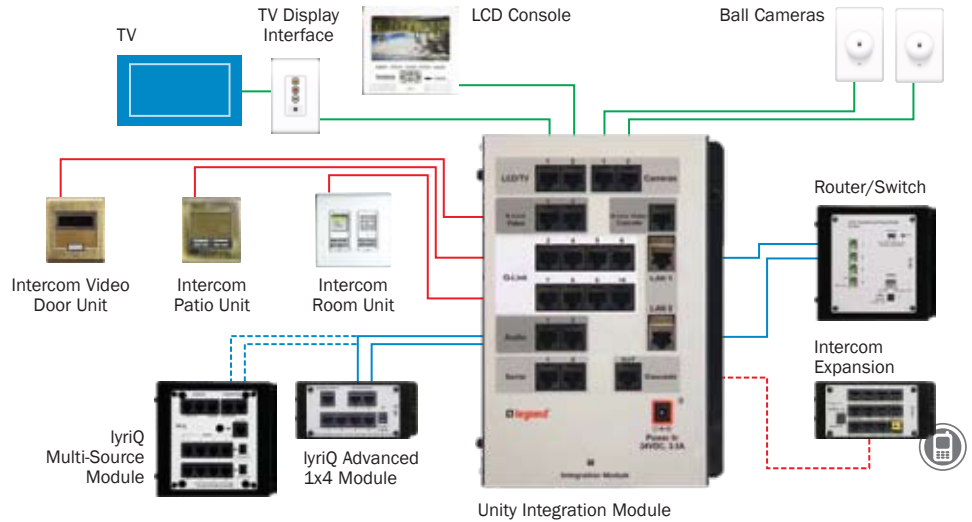

On-Q Automation

ON-Q UNITY HOME SYSTEM

The Unity Home System is more than just a home control solution. It's a way to maximize your home's potential by allowing it to respond to your lifestyle. Through a variety of intelligent individual systems from our Studio Collection – such as lighting, intercoms, cameras, and multi-room audio – Unity places the power of control right at your fingertips.

Cameras help you monitor loved ones and protect against intruders. One-touch lighting control sets the perfect scene for any occasion, while multi-room audio lets you enjoy the sounds of your favorite artists inside or outside the home. Cutting-edge intercoms make room to room communication as simple as pressing a button, and mobile access keeps you connected and in control of your home regardless of location.

Unity is convenience, simplicity, communication, personality and peace of mind, all wrapped into one stylish package. Bring your home to life. Unity – need and desire, together at last.

- Up to 6 cameras per system
- Up to 8 LCDs or 64 TV Displays per system
- Up to 32 intercom units per system
- System can be expanded for up to 16 audio zones

OQHA6001 On-Q Unity Integration Module **$1,599.95**
OQHA6101 On-Q Unity Expansion Module **$1,334.95**

Unity 2.3: Unity 2.3 enables remote viewing of any video feed connected to Unity via a smart phone or tablet device. Homeowners can now check on the kids while out to dinner, keep an eye on the baby's room from the basement, or periodically monitor their home during a long vacation, all with a few flicks of a finger.

ON-Q UNITY HOME SYSTEM COMBINES:

QORF Lighting & Appliance Controls. See below.

Cat5 Camera Monitoring System. Page 41.

LyriQ Audio Distribution. Page 62.

Selective Call Intercom System. Page 78.

ON-Q RF LIGHTING CONTROL SYSTEM

ON-Q RF LIGHTING CONTROLS SYSTEM

The On-Q RF (QORF) lighting control system allows homeowners to control lights, ceiling fans and small appliances from anywhere in the home, without the need for special wiring or expensive master controllers.

The system can handle up to 127 rooms and 1,023 devices – making it the perfect lighting control system for any size home.

- Wallplates not included (see page 73)
- Switch Colors: Choose White, Almond, Ivory or Black

RF SWITCHES

- **A OQDRD4** In-Wall Universal Dimmer, 600W **$104.95**
- **A OQDRD2** In-Wall Dimmer, 600W **$104.95**
- **A OQDRD8** In-Wall 3-Way Switch **$74.95**
- **A OQDRD3** In-Wall Switch, 800W **$114.95**
- **OQMR2000** In-Wall Box Dimmer, 2,000W **$274.95**