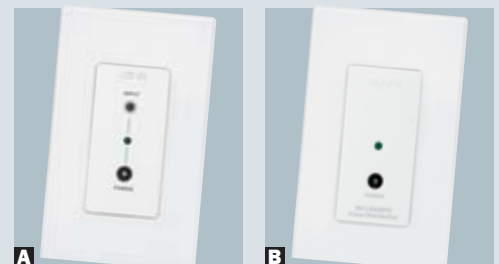

LOCAL SOURCE AMPLIFIER

A NVLSA40S Local Source Amplifier **$169.00**

Use With Local Power Supply

B NVLSA40 Local Source Amplifier **$115.00**

Use With The NuVo Power Distribution Hub

NUVO POWER DISTRIBUTION HUB

Powers up to 4 individual NuVo Local Source Amplifiers.

E NVLSA40PDS Power Hub **$199.00**