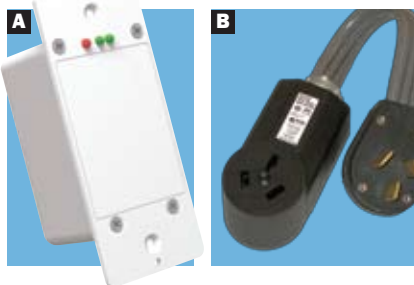

UPB PHASE COUPLERS & REPEATERS

SAI UNIVERSAL INVERTING PHASE COUPLERS

To ensure the most reliable installation, an inverting phase coupler is recommended for every breaker panel in a 2-phase home. Inverting phase couplers provide higher signal levels between phases and also pass X10 and broadband.

A SAZPCIW Inverting Phase Coupler, wire-in **$69.95**

SAZPCIB Inverting Phase Coupler, breaker panel **$69.95**

Fits Cuttler-Hammer, Square-D, Murray, GE

B SAZPCIP30A Inverting Phase Coupler, plug-in, 30A **$79.95**

B SAZPCIP50A Inverting Phase Coupler, plug-in, 50A **$79.95**