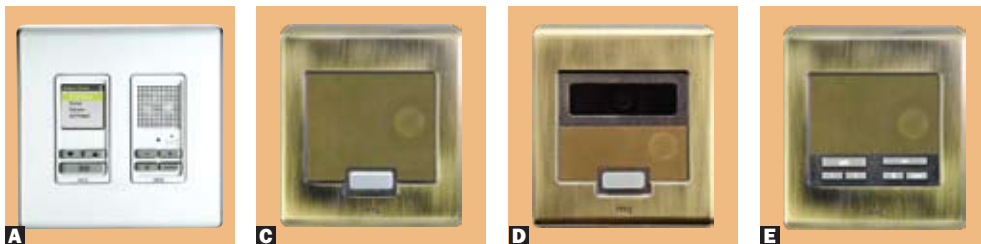

### SELECTIVE CALL COMPONENTS

- Room unit colors: Choose White, Light Almond, Gloss Black or Titanium
- Door/Patio unit colors: Choose White, Antique Brass, Brushed Stainless, Bronze, and Shiny Brass

- A QQIC5000** Room Unit **\$229.95**
- B QQIC5001** Distribution Module **\$289.95**
- C QQIC5002** Door Unit **\$169.95**
- D QQIC5003** Door Unit With Video **\$394.95**
- E QQIC5004** Patio Unit **\$179.95**
- QQIC5006BK** Back Box **\$16.95**  
*Enables Surface Mount Of All Exterior Units*