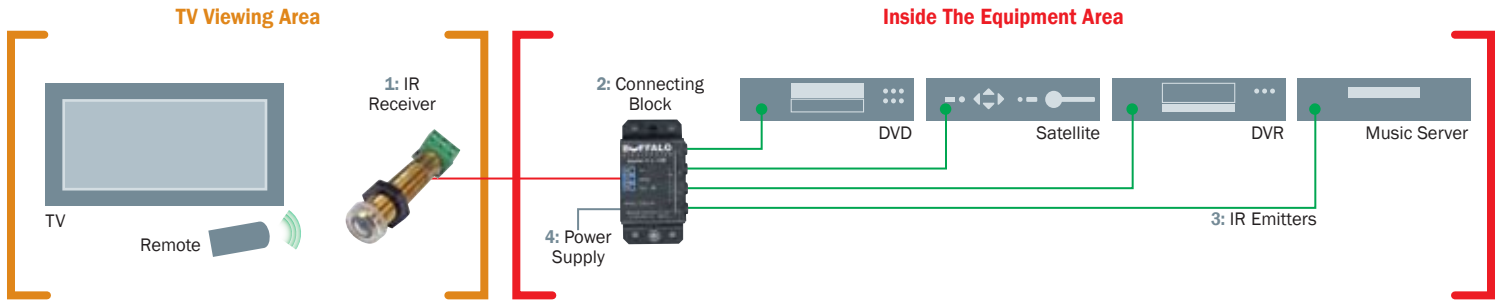

Remote Control IR Extenders

1. **1** At least 1 IR receiver to read the signals from your remote control
2. **2** A Connecting Block to control the entire IR system
3. **3** As many emitters as needed to control the AV components
4. **4** A power supply to provide power to the system