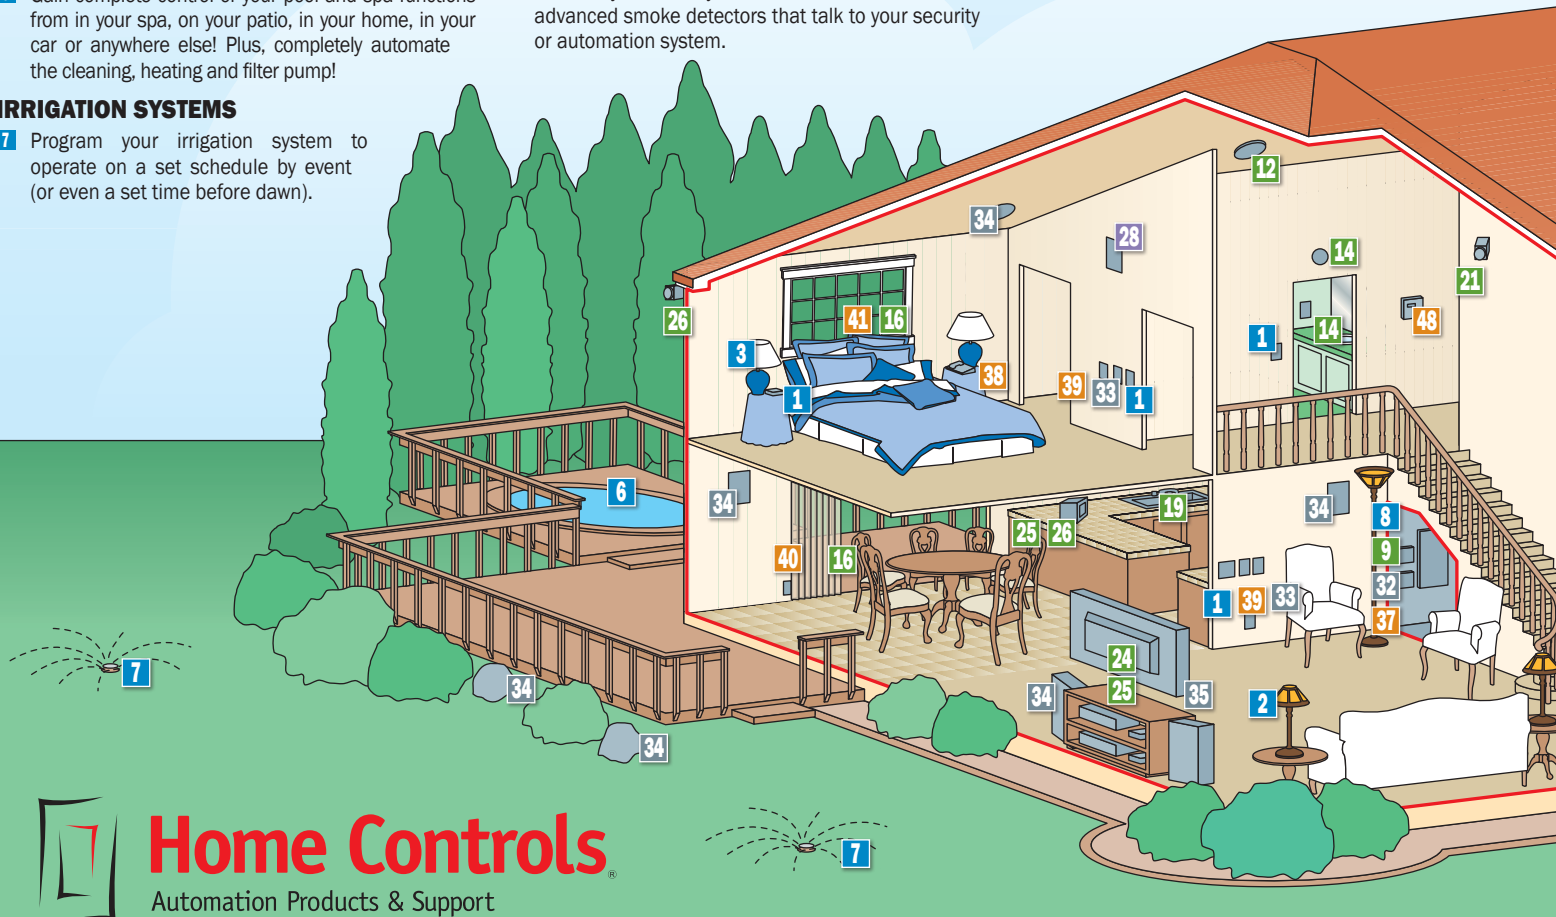

SECURITY » Page 30

SECURITY

1. 9 You'll get peace of mind knowing your family is protected with a security system. Security systems include control panels, keypads, sensors, sirens, locks, lights, access control and more. You can choose an integrated wired system or an easy-to-install wireless system.
2. 10 Control your locks remotely or from your cell phone.
3. 11 Sirens scare away intruders, and notify neighbors and authorities of burglary or fire.
4. 12 Protect your family and home from fire with advanced smoke detectors that talk to your security or automation system.

SENSORS

Sensors detect motion, temperature, light and more. Their uses in automation are almost endless ...

1. 13 Perimeter sensors alert you when a person crosses your property line.
2. 14 Motion sensors can be installed on walls, on ceilings, in light switches, outdoors and more.
3. 15 Incorporate door and window sensors into your security system, and use them as automation sensors when you are at home.
4. 16 Glass break sensors alert your security system when a window is broken.
5. 17 Be alerted when people arrive.
6. 18 Light sensors know when it's light or dark. If it gets dark, lights turn on and then off again a few hours later.
7. 19 Flood sensors know if the washer or water heater breaks, and can even automatically shut off the water supply before a potential disaster.
8. 20 Driveway alerts let you know when visitors arrive.

Home Controls

Automation Products & Support