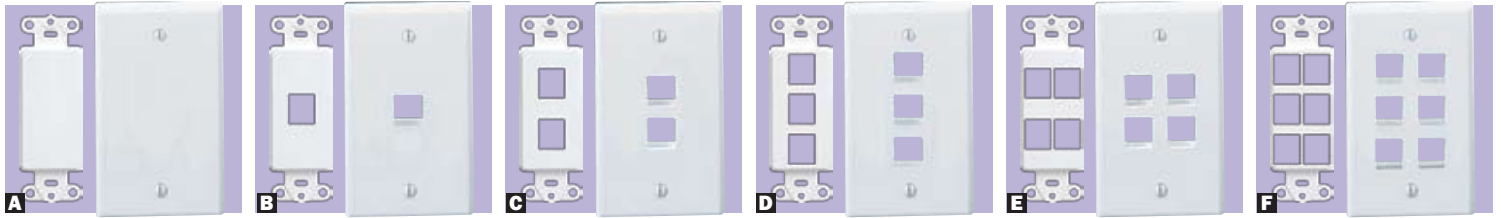

3 INSTALL OUTLETS

MULTI-MEDIA INSERTS & WALLPLATES