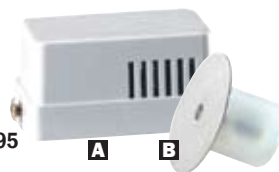

Climate Controls

HAI/LEVITON COMMUNICATING THERMOSTATS

OMNISTAT2

Using advanced digital technology, the Omnistat2 learns your home's heating and cooling patterns and adjusts control to maximize both your HVAC's efficiency and your family's comfort.

- The backlight comes to life as you approach, making it easy to adjust in the dark - with more than 100 customizable backlight colors
- To adjust the temperature, simply turn the scroll wheel to the right or left
- 3 buttons facilitate easy to navigate menus to display information
- Selectable simplified and advanced displays
- Supports 1 indoor/outdoor temperature sensor
- Colors: Choose White, Silver or Black

Comfort

- Digital, precise temperature control
- Automatic heat/cool changeover
- Fan mode periodically circulates air for comfort
- Indoor sensor averaging with remote sensor
- Humidity Control (with HARC2000)
- No batteries needed to retain settings and time

Energy Management

- Learns how your home heats and cools to control the equipment for efficiency and comfort
- Graphical display of HVAC usage by week

OMNISTAT2 ACCESSORIES

- **A LV23A001** Remote Indoor Temperature Sensor, Surface Mount **$44.95**
- **B LV23A002** Remote Indoor Temperature Sensor, Flush Mount **$54.95**
- **LV14A008** Water Temperature Sensor **$104.95**
- **LV31A007** Extended Range Indoor/Outdoor Temperature Sensor **$59.95**
- **LV31A008** Extended Range Indoor/Outdoor Temperature/Humidity Sensor **$114.95**
- **LV29A001** Omnistat Relay Isolation Module **$89.95**

CUSTOMER FAVORITE!

- 7-day schedule with copy function
- Filter reminder for peak efficiency
- Built-in vacation mode feature - restores temperatures before arriving home

Communication