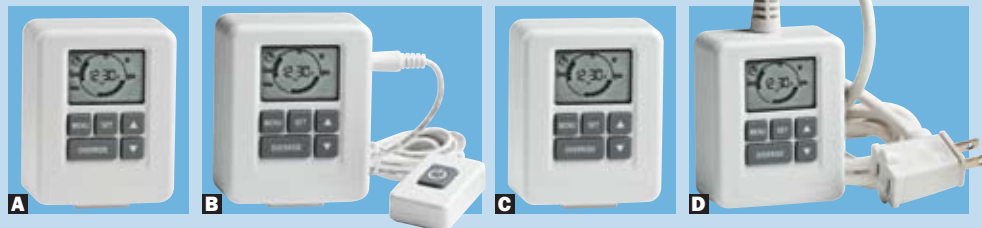

Timer Controls

PLUG-IN TIMERS

PLUG-IN DIGITAL INDOOR TIMERS

New plug-in digital indoor timers are great for On/Off control of your home's lamps, portable fans, holiday lights and more. The user-friendly design is easy to program and shows the timer settings at a glance. Compatible with incandescent and energy smart CFL bulbs, these timers give you the flexibility to automate everyday tasks or to vary lighting for a lived-in look while you're away.

ADVANCED DIGITAL TIMER - 50 EVENTS PER DAY

A LVL11210W Leviton Advanced Digital Timer **$22.95**

B LVL11310W Leviton Advanced Digital Timer with Tethered Remote **$24.95**

STANDARD DIGITAL TIMER - 3 EVENTS PER DAY

C LVL11110W Leviton Standard Digital Timer **$18.95**

D LVL11410W Leviton Standard Digital Table Top Timer **$25.95**