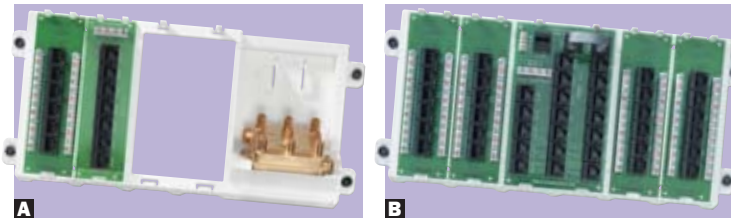

SMC VOICE, DATA, TV PANELS

PRE-CONFIGURED PANELS

Leviton's Pre-configured Panels combine some of the most popular voice, data and video modules to create an economical home distribution point.

• Size: 6.25"H x 13.06"W x 2.5"D

LV47606BTV Basic Home Telephone & Video Panel **$69.95**

1x9 Bridged Telephone Board, 6-Way 2GHz Video Splitter

A LV47606BNP Basic Home Networking Panel **$99.95**

1x9 Bridged Telephone Board, Cat5e Voice & Data Board, 2GHz Video Splitter

LV47606AHT Advanced Home Telephone & Video Panel **$129.95**

Telephone Line Distribution Module, Cat5e Voice & Data Board, 6-Way 2GHz Video Splitter

LV4760312P 12-Port Structured Media Panel **$159.95**

Telephone Line Distribution Module, 2 Cat5e Voice & Data Boards, 19 Multi-Line Telephone Connections

LV4760318P 18-Port Structured Media Panel **$189.95**

Telephone Line Distribution Module, 3 Cat5e Voice & Data Boards, 19 Multi-Line Telephone Connections

B LV4760324P 24-Port Structured Media Panel **$219.95**

Telephone Line Distribution Module, 4 Cat5e Voice & Data Boards, 19 Multi-Line Telephone Connections

COMPACT PRE-CONFIGURED PANELS

Fit easily into the SMC Enclosures or can be used as stand-alone panels.

• Size: 6.5"H x 6.5"W

LV476031G4 Telephone & 4-Way Video Panel **$44.95**

LV476031G6 Telephone & 6-Way Video Panel **$54.95**

1x9 Bridged Telephone Board & A 4-Way Or 6-Way 1ghz Video Splitter

LV47603TSV Telephone Security & 6-Way Video Panel **$69.95**

1x7 Bridged Telephone Board & A 6-Way 1ghz Video Splitter

LV476031G8 Telephone & 8-Way Video Panel **$59.95**

1x9 Bridged Telephone Board & A 86-Way 1ghz Video Splitter

Complete Details & Specs Online

» www.HomeControls.com/Leviton-Structured-Wiring-System

SMC DATA NETWORKING

INTERNET GATEWAY

You'll find everything you need to meet today's increasingly complex home office requirements. Leviton offers Ethernet switches to provide additional ports for the in-home Local Area Network (LAN), and a complete collection of connectivity products for Cat5e and Cat6 high-speed networking.