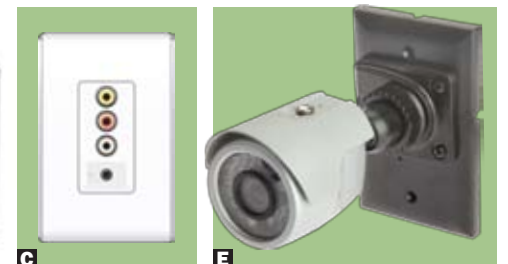

CAMERAS

- Ball Camera Colors: White, Light Almond or Brown

D OQCM5002 Day/Night Ball Camera **$294.95**

Includes Both Wall & Ceiling Mounts

E OQCM1029 Color IR Camera **$164.95**

OQF2299 Color Bullet Camera **$239.95**

OQF2284 B&W Bullet Camera **$134.95**

CAMERA ACCESSORIES

F OQCM1011 Camera Module **$109.95**