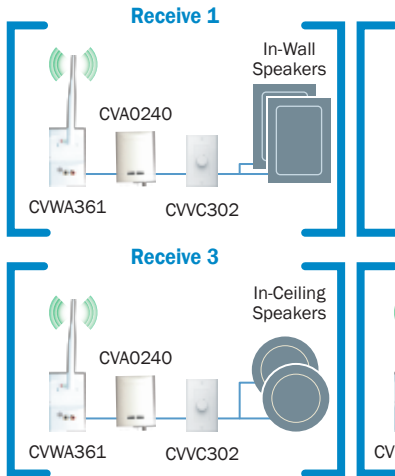

Wireless Audio

CHANNEL VISION WIRELESS AUDIO

The Wireless Audio Transmitter and Wireless Audio Receiver from Channel Vision make it possible to create a distributed audio system without running wires from one room to another. The transmitter can accept either line level or speaker level audio, making it easy to distribute signals to the rear speakers of a surround sound system.

- Wirelessly transmits audio up to 300'
- 8 transmission channels

1-TO-1 SYSTEM

A CVWA320 1-to-1 Wireless Transmitter **$69.95**

B CVWA360 1-to-1 Wireless Receiver **$56.95**

1-TO-MANY SYSTEM

A CVWA321 1-to-Many Wireless Transmitter **$69.95**

B CVWA361 1-to-Many Wireless Receiver **$56.95**

SYSTEM COMPONENTS

CVA0240 Cat5 Audio System Stereo Amplifier **$129.95**

CVVC302 Volume Control With IR Knockout **$29.95**

Includes White, Almond & Ivory Faceplates

CHANNEL VISION AMPLIFIED WIRELESS AUDIO RECEIVER

The amplified wireless audio receivers work with the Channel Vision wireless transmitters. The integrated 100W amplifier is ideal for powering distributed audio speakers as well as wireless home theater applications.

C CVWA350 1-to-1 Amplified Wireless Receiver **$203.95**

C CVWA351 1-to-Many Amplified Wireless Receiver **$203.95**

CHANNEL VISION iPad & IPOD DOCKING STATIONS

CHANNEL VISION iPad WALL DOCK

The iPad Wall Dock allows you to securely mount your iPad to a wall, creating an elegant, touchscreen command center for home theater, whole-house automation, security and more. The iPad charges when docked, and can be easily removed, offering a completely portable controller. The dock is designed to display a photo when the iPad is gone, to help you maintain a finished appearance around the clock.