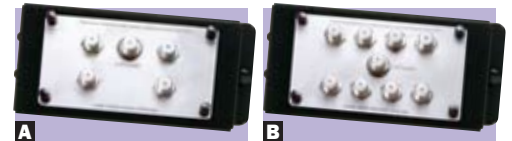

ON-Q VIDEO DISTRIBUTION

1X4 SATELLITE DISTRIBUTION MODULE

Combines an antenna, CATV, and/or an internal network to any combination of satellite installations using up to 4 coaxial feeds from satellite dishes (LNB's).

- **OQVM7634** 1x4 Satellite Distribution Module **$69.95**