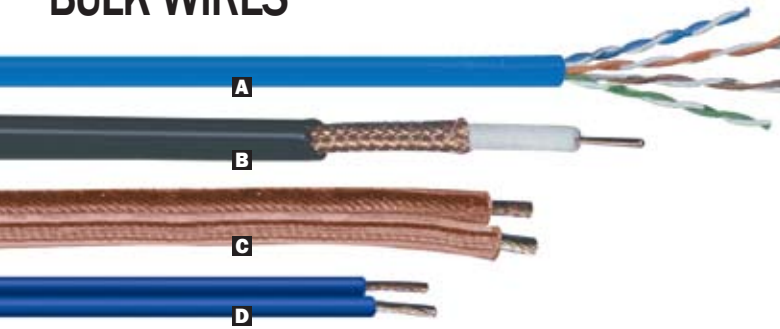

BULK WIRES

A CAT5E & CAT6 TWISTED PAIR WIRE

WRCAT5E10 Cat5e, 4 Pair, 1,000' **$134.95**

Colors: Choose White, Blue, Green, Yellow, Purple or Grey

WRCAT5EPLx Cat5e, 4 Pair, Plenum Rated, 1,000' **$239.95**

Colors: Choose White, Blue, Green or Grey

WRCAT610W Cat6, 4 Pair, 1,000' **$199.95**

Color: White

B COAXIAL CABLE

WRRG6QD05 RG6, Quad Shield, 500', Black **$59.95**

WRRG6QD10 RG6, Quad Shield, 1,000', Black **$114.95**

WRRG6DL05 Siamese (Dual), Quad Shield RG6 Coax, 500' **$189.95**

WRC5ERG605 RG6 Quad with Cat5e Siamese Cable, 1,000' **$169.95**

WR1R2C5E05 Trimese Cable, 1 RG6 Quad & 2 Cat5e, 500' **$379.95**

WRC5ERG605 Siamese Cable, 1 RG6 Quad & 1 Cat5e, 500' **$169.95**

C MONSTER SIZE SPEAKER CABLE

• Choose 100'

WR12GMSPO1 Speaker Cable, 10 Gauge **$479.95-$119.95**

D STANDARD SPEAKER CABLE

• Choose 500' or 1,000'

WR182SH0x Speaker Cable, 18 Gauge, 2 Conductor, Shielded **$114.95-$229.95**

WR162SP Speaker Cable, 16 Gauge, 2 Conductor **$119.95-$234.95**

WR164SP Speaker Cable, 16 Gauge, 4 Conductor **$209.95-$409.95**

WR142SP Speaker Cable, 14 Gauge, 2 Conductor **$169.95-$339.95**

WR144SP Speaker Cable, 14 Gauge, 4 Conductor **$309.95-$614.95**

AUDIO CABLE

WRC5E164SP05 Bundled Cable (Siamese)

With 16G/4C Speaker & 1 Cat5e, 500' **$439.95**

WR182RG5905 RG59 With 14G, 2C, CL3 Speaker Wire, 500' **$109.95**

Additional Cable Choices Online »

www.HomeControls.com/BulkWireCable

TERMINATED CABLES

ULTRA HIGH FLEX PATCH CABLES

Low profile cables allow for tighter radius connections.

• Length: Choose 6", 1', 2', 3' or 4'

• Colors: Choose White, Yellow, Red or Blue

LV5HHOM Ultra High Flex Cat5e Patch Cable **$3.75**

LV6HHOM Ultra High Flex Cat6 Patch Cable **$4.15**

LEVITON PATCH CABLES

• Colors: Choose Blue, Yellow or White

LV5G46003x Leviton Cat5 Patch Cord, 3' **$3.35**

LV5G46005x Leviton Cat5 Patch Cord, 5' **$3.85**

LV5G46010x Leviton Cat5e Patch Cord, 10' **$5.05**

LV5G46015x Leviton Cat5e Patch Cord, 15' **$6.45**

HOW TO CHOOSE THE RIGHT WIRES

Whole House: In most installs, professionals use UL Listed Class 2 speaker cable, 14 gauge/4 conductor. 16 gauge/4 conductor is next most commonly used. For those demanding the highest quality cable, use Class 3 cable.

Media Room: Monster size cable is a favorite for media rooms, from Hi-Fi equipment directly to speakers in the same room. We recommend 12 gauge. A larger size 10 gauge is available for long wire runs.

Gauge: The lower the gauge size, the thicker the wire. For example, 12 gauge wire is thicker than 16 gauge wire.

SECURITY, CCTV & FIRE CABLE

WR222CSJ10W Security Wire, 22 Gauge, 2 Conductor, 1,000' **$69.95**

WR224CSJ10W Security Wire, 22 Gauge, 4 Conductor, 1,000' **$89.95**

WR184NSDJ05 Fire Alarm Wire, 18 Gauge, 4 Conductor, 500' **$104.95**

WR182FIRE10R Fire Alarm Wire, 18 Gauge, 2 Conductor, 500' **$129.95**

ELK9022 Gel Filled B Connectors **$30.95**

BUNDLED CABLES

Includes 2 Cat5e or Cat6 voice/data cables, 2 RG6 quad shield coaxial cables with or without 2 multi-mode fiber optic cables. Offers standard fire protection.

• Available in 500' rolls