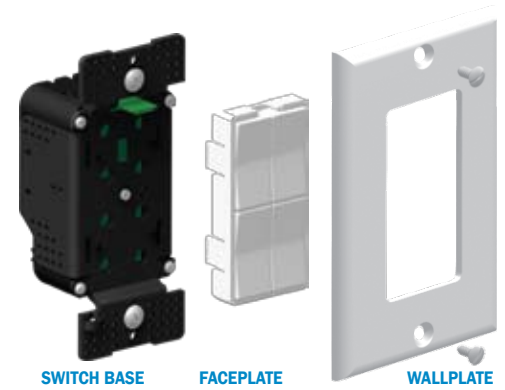

SIMPLY AUTOMATED SIMPLYBRILLIANT LIGHTING

Simply Automated offers a broad, cost-effective, flexible assortment of products utilizing powerful ultra-reliable UPB technology.

The SimplyBrilliant collection features several base controller options and even more faceplate configurations to suit just about any lighting control need.

- UPB switches can be used for stand-alone scene lighting control, or with a central controller.

- Wall switches can be programmed to function as dimmers, On/Off switches, transmitters, or all three.
- Program 200 dimming steps and variable fade rates, from instant-on to a fade rate of up to one hour.
- The LED lights on the dimmers can be programmed to show a different color for a different load status, and a locally switched dimmer can be programmed to send a status report to the controller.

SWITCH BASE

FACEPLATE

WALLPLATE

1 CHOOSE A CONTROLLER BASE

SAI UNIVERSAL DIMMING CONTROLLER BASE

The Simply Brilliant US2-40 is a universal solution for UPB control. With the ability to perform simple single rocker and multi-rocker/button functions, it is used in most any light control application.

Custom lighting scenes at the touch of a button, in your living room, family or great room, kitchen, study master bedroom/bathroom, and office. Turn on or off all lights in your home. From creating a "virtual" 3-way switch anywhere in your home, to turning on a group of lights when your garage door is opened, door bell or phone rings, or your alarm system is armed/disarmed/alarmed, Simply Automated offers simple and flexible solutions.

- On/Off control, 200 Dimming steps and Resume Dim
- Compatible with all Rocker and Button Faceplates (not Scene Faceplates)

SAUS240 Universal Switch Base **$79.95**

SAUS2240 Universal Switch Base, Dual Circuit **$179.95**

Controls 2 Separate Circuits, 2x550W & Countdown Timers

SAI DEDICATED REMOTE CONTROLLER BASE

- Compatible with SAZS11 or SAZS12 Rocker Faceplates only

SAUSR40A Dedicated Remote Controller Base **$24.95**

SAI STANDARD DIMMING CONTROLLER BASE

The SimplyBrilliant US1-40 single rocker dimming controller is used wherever multi-rocker or multi-button dimmers will never be required. The adjustable response time feature allows these switches to turn on quickly. The light level status can be automatically transmitted whenever the rocker is pushed.

- Compatible with SAZS11 Rocker Faceplates only

SAUS140 Standard Dimming Controller Base **$69.95**

SAI SCENE CONTROLLER BASE

The SimplyBrilliant 4-button scene controller turns On/Off/Dims UPB devices by transmitting UPB scene links. Four green LEDs are configurable and indicate when a lighting scene is active or has been deactivated. Great for applications where the controlled light/loads are not visible.

- Compatible with SAZS240S or SAZS24BS Scene Faceplates only

SAUCQT40 Scene Switch Controller Base **$74.95**

2 ADD A FACEPLATE