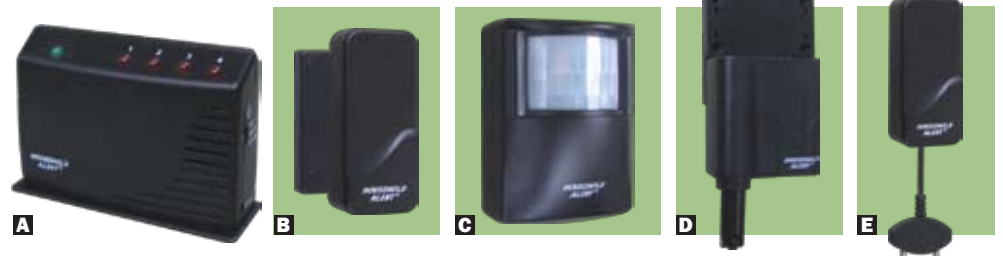

SKYLINK LONG RANGE HOUSEHOLD ALERT KITS

- **A B SKWD434RTL** Skylink Long Range Household Alert Door/Window Alert Set **$29.95**
- **A C SKHA434RTL** Skylink Long Range Household Alert Motion Alert Set **$39.95**
- **A D SKGM434RTL** Skylink Long Range Household Alert Garage Door Monitor Set **$29.95**
- **A E SKWA434RTL** Skylink Long Range Household Alert Water Alert Set **$29.95**

SKYLINK LONG RANGE HOUSEHOLD ALERT COMPONENTS

- **B SKWD434TL** Skylink Long Range Household Alert Door/Window Alert Sensor **$20.95**
- **C SKHA434TL** Skylink Long Range Household Alert Motion Alert Sensor **$25.95**
- **D SKGM434TL** Skylink Long Range Household Alert Garage Door Sensor **$20.95**
- **E SKWA434TL** Skylink Long Range Household Alert Water Alert Sensor **$20.95**