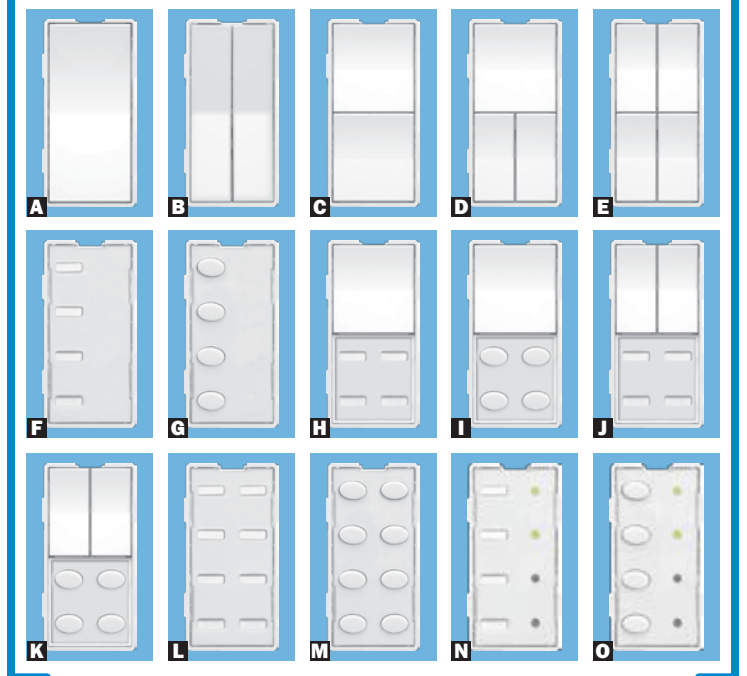

ROCKER FACEPLATES

A SAZS11 Single Rocker **$4.95**

B SAZS12 Dual Tall Rocker **$14.95**

C SAZS22 Dual Short Rocker **$14.95**

D SAZS23 Triple Rocker **$19.95**

E SAZS24 Quad Rocker **$24.95**

BUTTON FACEPLATES

F SAZS24B 4 Buttons, bar **$14.95**

G SAZS240 4 Buttons, oval **$14.95**

H SAZS25B 4 Buttons, with 1 rocker, bar **$19.95**

I SAZS250 4 Buttons, with 1 rocker, oval **$19.95**

J SAZS26B 4 Buttons, with 2 rockers, bar **$24.95**

K SAZS260 4 Buttons, with 2 rockers, oval **$24.95**

L SAZS28B 8 Buttons, bar **$24.95**

M SAZS280 8 Buttons, oval **$24.95**

SCENE FACEPLATES

N SAZS240S Scene Buttons, Oval **$24.95**

O SAZS24BS Scene Buttons, Bar **$24.95**

- Faceplate Colors: Choose White, Ivory, Almond, Light Almond, Brown or Black

8-BUTTON CONTROLLER KIT:
Standard Dimmer Switch Controller Base
With 8-Button Oval Faceplate (White)
SAUS28040W $99.95

8-BUTTON CONTROLLER KIT:
Standard Dimmer Switch Controller Base
With 8-Button Bar Faceplate (White)
SAUS28B40W $99.95

SCENE SWITCH CONTROLLER:
Scene Switch Controller Base
With 4-Button Oval Faceplate (White)
SAUCQT40W $99.95