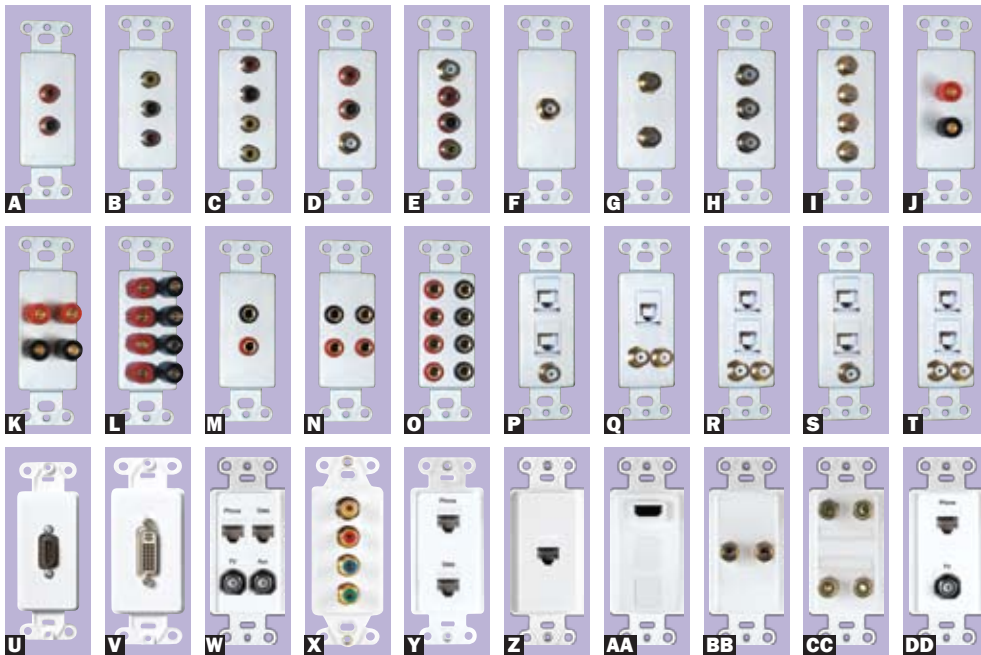

MULTI-MEDIA INSERT KITS

PRE-CONFIGURED COMBINATION JACK PLATES

- Pro-Wire Colors: Choose White, Ivory or Almond
- Leviton Colors: Choose White or Ivory
- On-Q Colors: Choose White, Ivory, Light Almond, Brown or Black

A OEIW2RG Pro-Wire 2 RCA $8.15	P OEIW1F2RJG Pro-Wire 1 Coax, 2 RJ11 $17.95
B OEIW3RG Pro-Wire 3 RCA $8.85	Q OEIW2F1RJG Pro-Wire 2 Coax, 1 RJ11 $17.95
C OEIW4RG Pro-Wire 4 RCA $11.95	R OEIW2F2RJG Pro-Wire 2 Coax, 2 RJ11 $19.95
D OEIW2R1FG Pro-Wire 2 RCA, 1 Coax $8.85	S OEIW1F2RJ45G Pro-Wire 1 Coax, 2 RJ45 $17.95
E OEIW3R1FG Pro-Wire 3 RCA, 1 Coax $9.95	T OEIW2F2RJ45G Pro-Wire 2 Coax, 2 RJ45 $20.95
F OEIW1FG Pro-Wire 1 Coax $8.15	U LV4164700 Leviton HDMI Jack Plate $18.95
G OEIW2FG Pro-Wire 2 Coax $8.15	V LV4164800 Leviton DVI Jack Plate $29.95
H OEIW3FG Pro-Wire 3 Coax $8.85	W OQWP3422 On-Q Phone, Data, TV, Aux $12.95
I OEIW4FG Pro-Wire 4 Coax $9.95	X OQWP1010 On-Q Component Video $29.95
J OEIWM2BPG Pro-Wire 2 Binding Post $10.95	Y OQWP3220 On-Q Phone & Data $9.95
K OEIWM4BPG Pro-Wire 4 Binding Post $14.95	Z OQWP3210 On-Q RJ45 $29.95
L OEIWM8BPG Pro-Wire 8 Binding Post $24.95	AA OQWP1011 On-Q HDMI with 2-Port (Blank) $23.95
M OEIW2BG Pro-Wire 2 Banana $9.95	CC OQF9006 On-Q Single Speaker $8.55
N OEIW4BG Pro-Wire 4 Banana $13.95	CC OQF9005 On-Q Dual Speaker $21.95
O OEIW8BG Pro-Wire 8 Banana $25.95	DD OQWP3211 On-Q Phone & TV $7.25

HDMI INSERTS

PRO-WIRE HDMI JACK PLATES

- Female HDMI front & back
- Colors: Choose White, Ivory or Almond

A OEIWMHDMI1 Pro-Wire 1 HDMI $11.95
B OEIWMHDMI2 Pro-Wire 2 HDMI $17.95
C OEIWMHDMI31 Pro-Wire 1 HDMI, 3-Port (Blank) $11.95

SCP HDMI WALLPLATES

- Colors: Choose White, Ivory or Almond

D SR125 HDMI Wallplate $16.95
E SR126 HDMI with 3 RCA $21.95