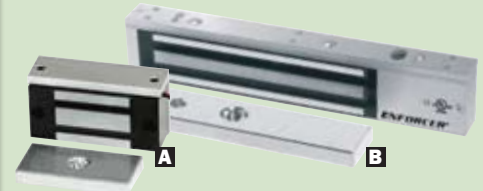

DOOR STRIKES