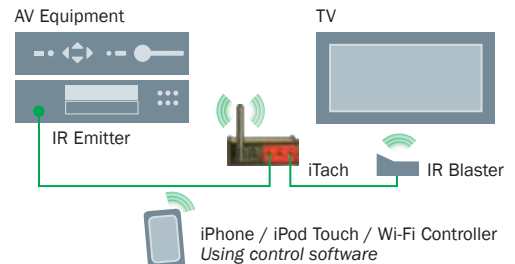

GLOBAL CACHÉ iTACH FOR IR DEVICES

- **GCWF2IR** Global Caché iTach, Wi-Fi **$149.95**
- **GCIP2IR** Global Caché iTach, Wired **$124.95**
- **GCIP2IRP** Global Caché iTach, Wired with PoE **$159.95**