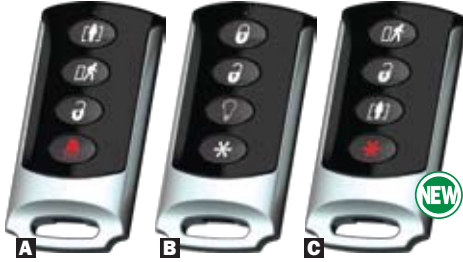

### ECOLINK 4-BUTTON REMOTE

The Ecolink 4-Button Remote provides convenient wireless control of your NetworX, DSC or Honeywell security system. With wireless technology, exceptional range and four simple buttons, you can easily arm, disarm, and activate panic mode for your system.