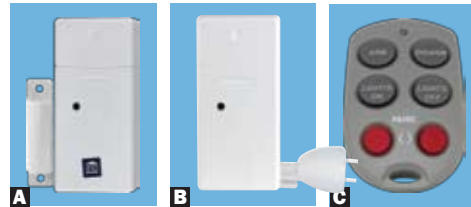

**32 Zones of Protection!** SecuriLINK is set up to handle up to 30 zones of X10 Door/Window Sensors and Motion Detectors – any combination of the two. That's enough for even the largest of homes and buildings! In addition, it also allows for two zones of hard-wired sensors. That means you can use third-party sensors.