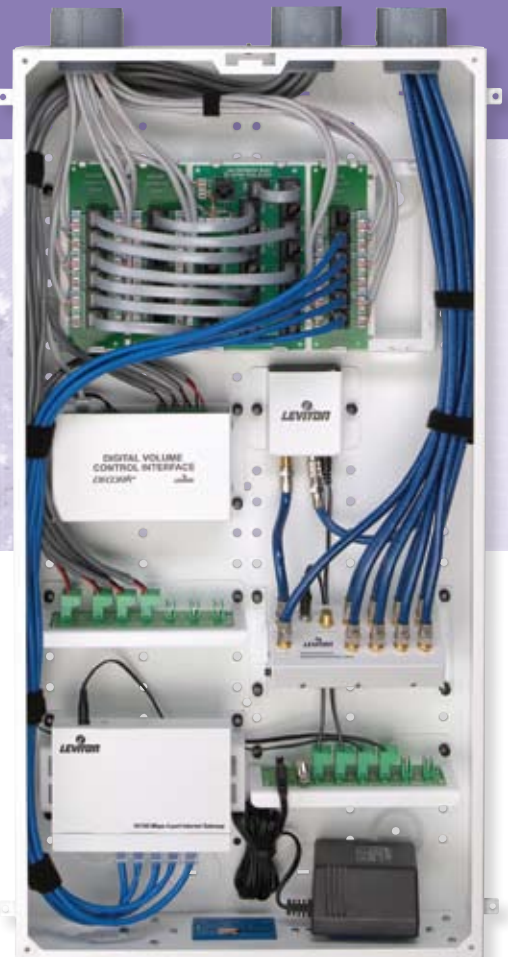

Structured Wiring

Build A Connected Home To Wire Into The Future

1 CONFIGURE A MEDIA CENTER

LEVITON STRUCTURED MEDIA CENTER (SMC)

The wired home provides crucial access to high-speed Internet, digital television and data networking - advances that are becoming vital to the digital age.

The challenge lies in creating an infrastructure that works with the systems already in a home, one that anticipates technological advances, lays the groundwork for the whole-house media system of the future, and incorporates high-tech solutions such as category-rated cabling and components, and opens doors to possibilities.

One answer is the Leviton Structured Media System.

Structured Media Systems use an advanced, standards-compliant star topology to create one central convergence point in your home for all media and home electronics distribution.

Simply run cables from individual rooms to one of a variety of Structured Media Centers, and use Leviton's innovative selection of modules and panels to manage and distribute audio, video, voice and data in the configuration best suited to a home's needs.