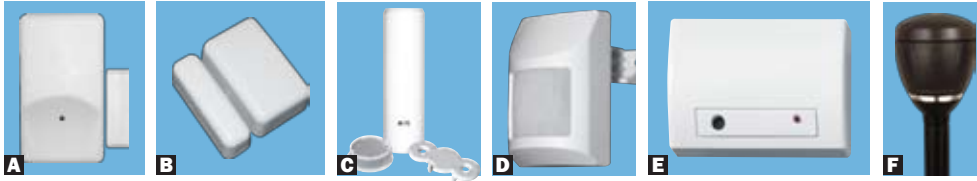

5 ADD SECURITY & SURVEILLANCE

WIRELESS SECURITY

WIRELESS RECEIVER

Allows up to 64 unique wireless security transmitters to report information to an Omni controller. The wireless transmitters replace wired door and window sensors, as well as wired motion and glassbreak detectors.

Includes Receiver Signal Strength Indicator (RSSI). That information is stored in the system and can be accessed from any Omni interface. This is important to ensure optimum placement of the transmitters and receivers.