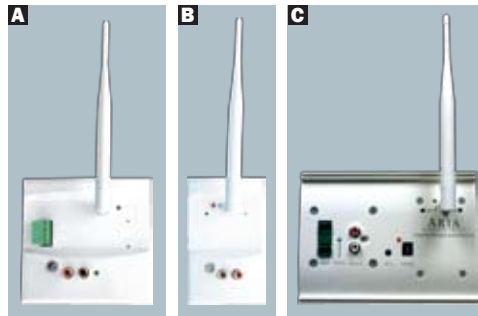

Wireless Audio

CHANNEL VISION WIRELESS AUDIO

The Wireless Audio Transmitter and Wireless Audio Receiver from Channel Vision make it possible to create a distributed audio system without running wires from one room to another. The transmitter can accept either line level or speaker level audio, making it easy to distribute signals to the rear speakers of a surround sound system.

- Wirelessly transmits audio up to 300'
- 8 transmission channels

1-TO-1 SYSTEM

A CVWA320 1-to-1 Wireless Transmitter **$69.95**

B CVWA360 1-to-1 Wireless Receiver **$56.95**

1-TO-MANY SYSTEM

A CVWA321 1-to-Many Wireless Transmitter **$69.95**

B CVWA361 1-to-Many Wireless Receiver **$56.95**

SYSTEM COMPONENTS

CVA0240 Cat5 Audio System Stereo Amplifier **$129.95**

CVVC302 Volume Control With IR Knockout **$29.95**

Includes White, Almond & Ivory Faceplates

CHANNEL VISION AMPLIFIED WIRELESS AUDIO RECEIVER

The amplified wireless audio receivers work with the Channel Vision wireless transmitters. The integrated 100W amplifier is ideal for powering distributed audio speakers as well as wireless home theater applications.

C CVWA350 1-to-1 Amplified Wireless Receiver **$203.95**

C CVWA351 1-to-Many Amplified Wireless Receiver **$203.95**