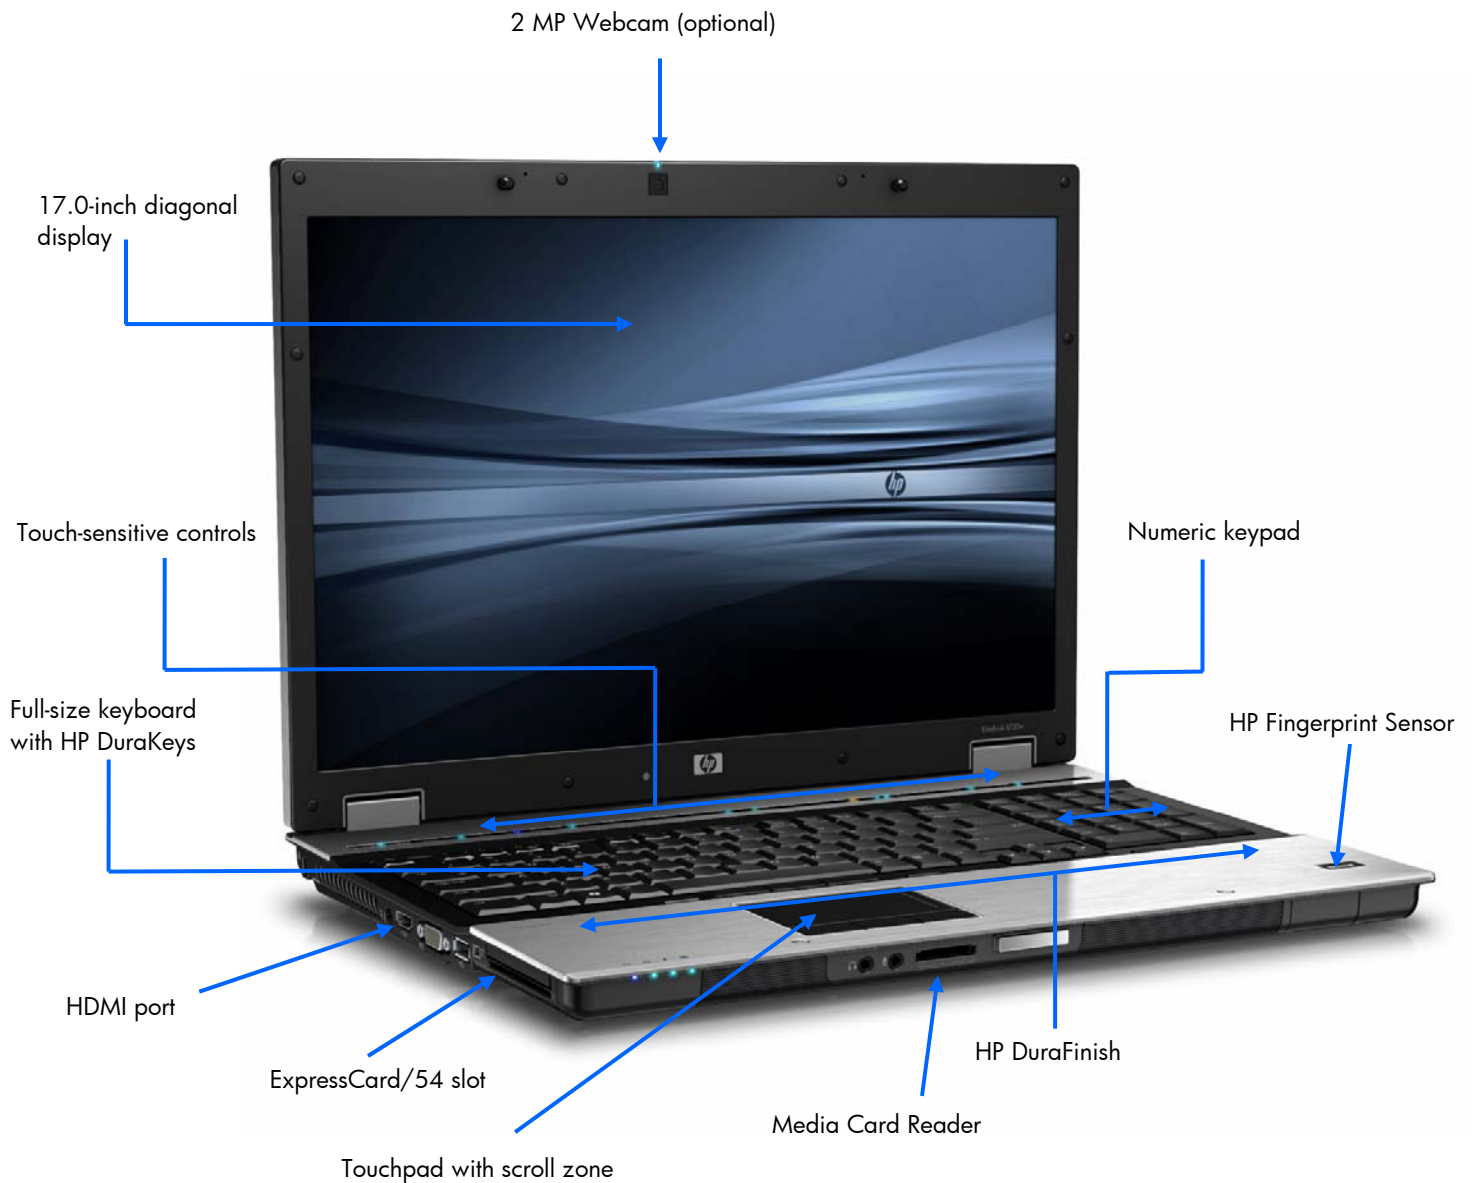

HP ELITEBOOK 8730W MOBILE WORKSTATION

HP recommends Windows Vista® Business