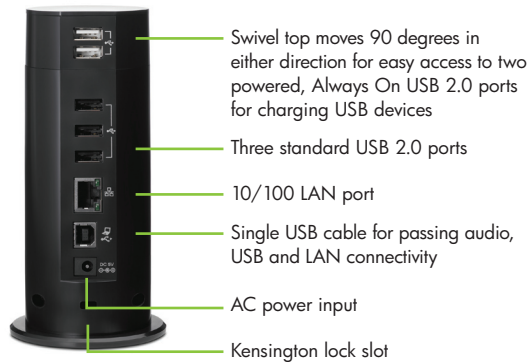

For an even greater workspace experience, HP offers a variety of notebook stands that are ideal for users whose notebook panel is their sole display. Simply slip your notebook into the stand, connect the devices you need to the port replicator, and adjust the panel to your desired viewing angle. Immediately you've got a more comfortable—and productive—work environment!

Features and value, perfectly balanced

The HP USB 2.0 Essential Port Replicator offers the features you use most without building in unnecessary and costly features that typically go unused. With five USB ports, a local area network (LAN) port, headphone and microphone ports, and an industry-standard security lock slot, this value-packed docking solution creates a desktop-like experience while striking a perfect balance between functionality and affordability.

Leveraging the power of HP Professional Innovations

The HP USB 2.0 Essential Port Replicator is part of the family of innovative HP Docking solutions that allow HP Business Notebooks to deliver an enhanced desktop experience. Combined with our broad line of accessories, these solutions help increase the security, reliability and ease of use of your HP Business Notebook—so you can stay productive when you're on the go, wherever you may go.

Key features

Removable support base to accommodate vertical or horizontal form factors

For a more enhanced desktop experience, HP offers these convenient, versatile and affordable USB accessories.

HP Mobile Audio Speakers with carrying case	FS944AA
250GB Pocket Media Drive	FE477AA
HP USB CD/DVD R/RW Drive	FS943AA
HP USB Keyboard and Mouse Bundle¹	RC465AA

Featured accessories are represented on the reverse side of this document.

Specifications

Part number	AQ731AA
Input power	Input AC power adapter (Input: DC5V 4A)
LED indicator	Power on LED (blue)
Ports	Two powered, Always On USB 2.0 ports Three standard USB 2.0 ports 10/100 LAN port One USB 2.0 port for passing audio, USB and LAN connectivity AC power input Audio-out (headphone) jack Audio-in (microphone) jack

Security	Kensington lock slot
Dimensions (H x W x D)	158.75 x 76 x 76 mm (6.25 x 3 x 3 in.)
Weight	907 g (2 lbs) without USB cable; USB cable 32 g (1.1 oz)
USB	Notebook to port replicator connection is type B; all other USB ports are USB 2.0 compliant
Ethernet RJ-45	IEEE802.3 10Base-T, 100Base-TX compatible

1. Availability may vary by region.

To learn more, visit www.hp.com/accessories/notebook

© Copyright 2009 Hewlett-Packard Development Company, L.P. The information contained herein is subject to change without notice. The only warranties for HP products and services are set forth in the express warranty statements accompanying such products and services. Nothing herein should be construed as constituting an additional warranty. HP shall not be liable for technical or editorial errors or omissions contained herein. Windows is a U.S. registered trademark of Microsoft Corporation. Windows Vista is either a registered trademark or trademark of Microsoft Corporation in the United States and/or other countries.