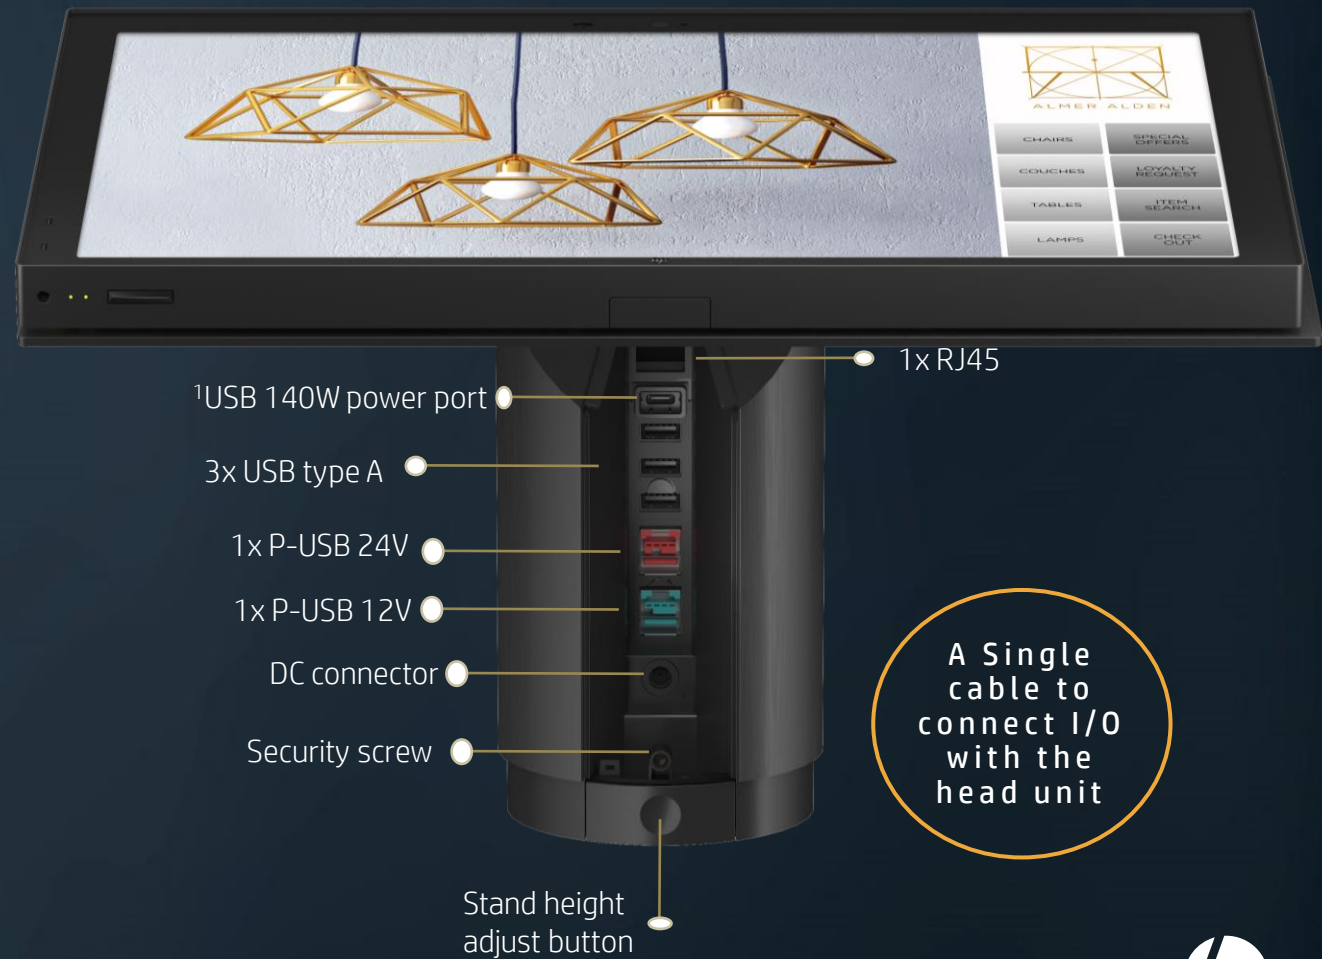

USB A PORT (3)

connect to a customer facing display

USB-C® PORT

Variety of use cases

POWER PORT

12v & 24v PUSB ports to support your needs

RJ45(1)

Ethernet connectivity