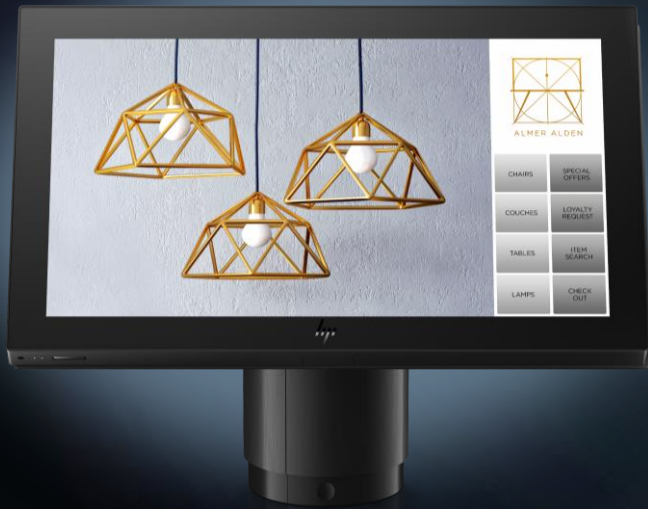

Note :

Tasmania head unit must always connect to a hub

There are two VESA solutions for pole and wall mounting:

- Platypus Hub
- Slim VESA mount (no hub)

So if you use slim VESA on the head (to hang on a 3rd party pole) the only available hub is then Possum.

And the only way to connect the head to Possum is to use a long cable.

Additional Stand Options

From our partner [Spacepole / Ergonomics Solutions](#)

MOST POWERFUL ALL-IN-ONE POS SYSTEM

PERFORMANCE

MOST POWERFUL POS SYSTEM