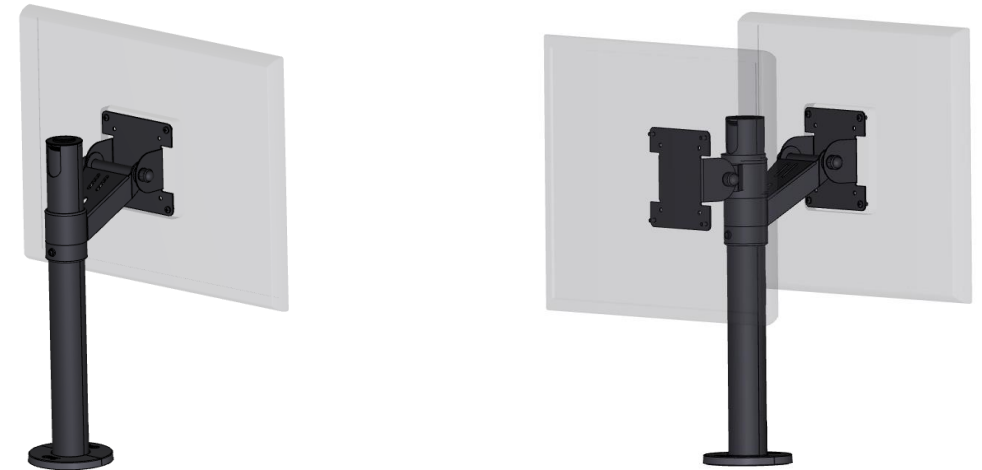

Combine with the column hub or VESA hub for even more I/O connectivity

LANDSCAPE ORIENTATION WITH VESA

PORTRAIT-ORIENTATION WITH VESA

HP Engage One Pro Pole Mount

2 AMO kits (*Ergonomic Solutions*)

- **AMO #1**: Engage One Pro Flexible Pole Single Mount
 - HP third party tilt/swivel stand for Engage One Pro
 - Mounting adapter to Engage One Pro head unit
- **AMO# 2**: Engage One Pro Flexible Back to Back Bracket
 - CFD mounting adapter> for customer use with 10", 14", 16" CFD
- Customer wants back to back mount must order AMO#1 plus AMO#2 kits

Note :

Tasmania head unit must always connect to a hub

There are two VESA solutions for pole and wall mounting:

- Platypus Hub
- Slim VESA mount (no hub)

So if you use slim VESA on the head (to hang on a 3rd party pole) the only available hub is then Possum.

And the only way to connect the head to Possum is to use a long cable.

Additional Stand Options

From our partner [Spacepole / Ergonomics Solutions](#)

MOST POWERFUL ALL-IN-ONE POS SYSTEM

PERFORMANCE

MOST POWERFUL POS SYSTEM