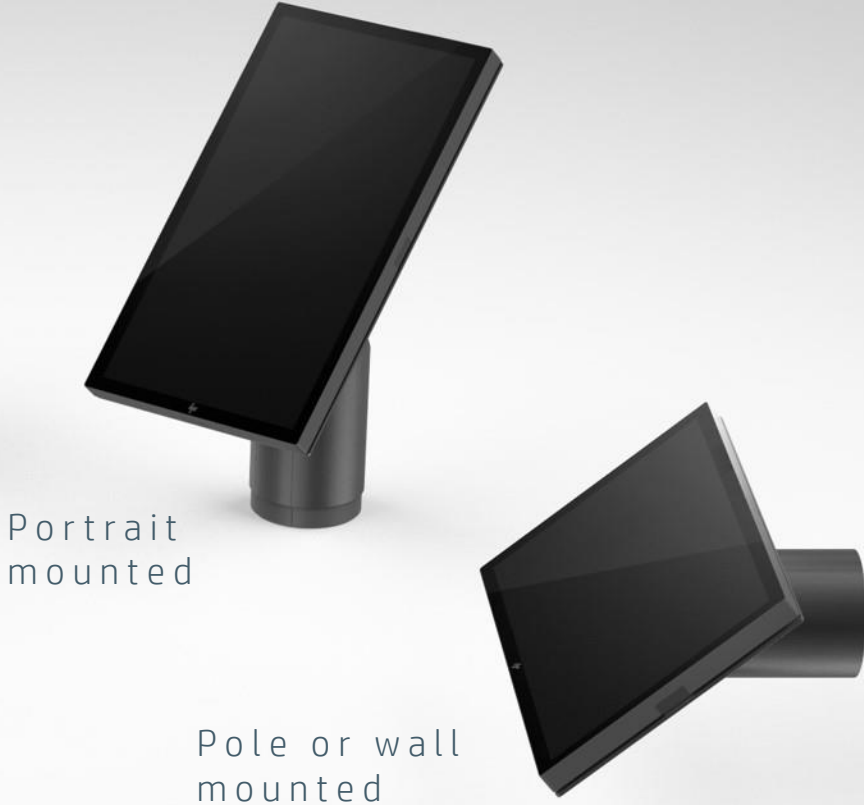

MOUNTING OPTIONS