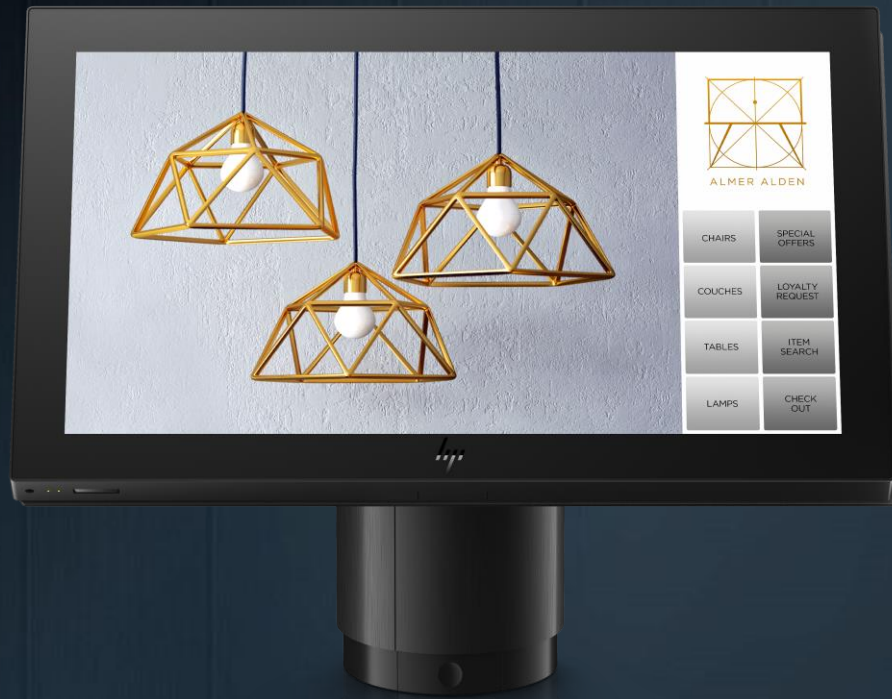

LAYERS OF PROTECTION

HP ESSENTIAL SECURITY¹

ABOVE
THE OS

HP Manageability Integration Kit Gen3²

IN
THE OS

HP Sure Recover Embedded Reimaging Gen3³
HP Sure Run Gen3⁴
HP Sure Start Gen6⁵
HP Client Security Manager Gen5
HP Multi-Factor Authenticate Gen3⁶
HP Sparekey
HP Sure Sense⁷
HP Sure Click⁸
HP Sure Erase⁹

BELOW
THE OS

HP Biosphere Gen5¹⁰
HP Sure Start Gen6¹¹
Certified self-encrypting drives