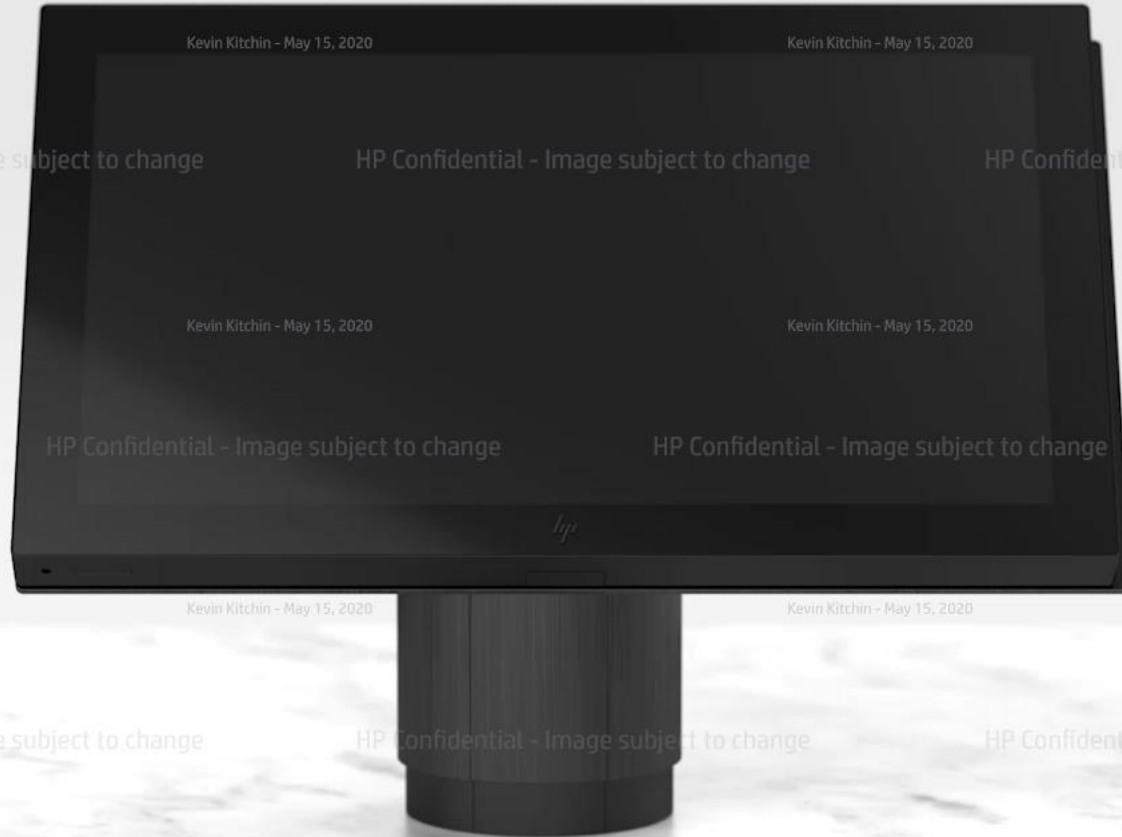

HP Confidential - Image subject to change

HP Confidential - Image subject to change

HP Confidential - Image subject to change

ONE PLATFORM, THREE SCREEN SIZES

IN LANDSCAPE OF PORTRAIT ORIENTATION

15.6"

Diagonal FHD
In black or white