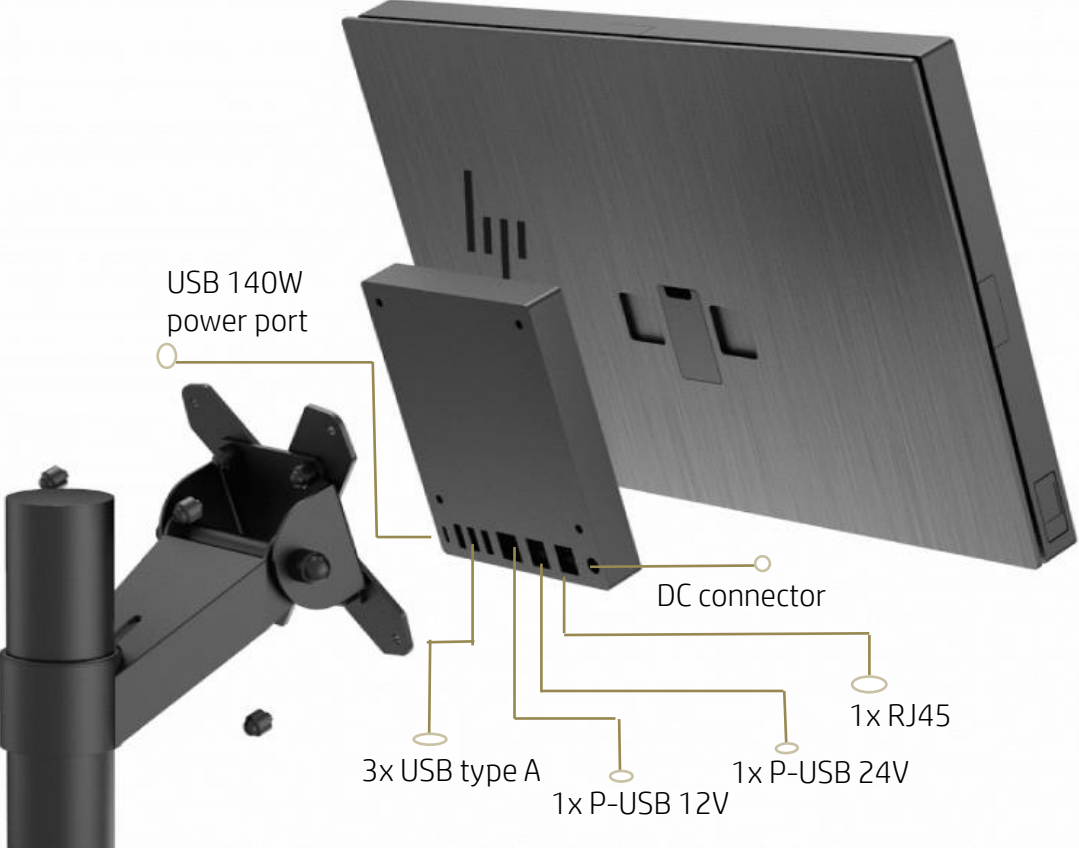

Kevin Kitchin - May 15, 2020

Kevin Kitchin - May 15, 2020

Kevin Kitchin - May 15, 2020

Kevin Kitchin - May 15, 2020

Kevin Kitchin - May 15, 2020

SIMPLE VESA MOUNT WITH I/O CONNECTIVITY

VESA HUB FEATURES

HP ENGAGE PRO ADVANCED FANLESS HUB

ULTRA-VERSATILE CONNECTIVITY EXPERIENCE

Fanless connectivity hub limits dust ingress

Place directly under the stand or under the counter for a clean counter aesthetic

Integrated keyholes enable easy wall-mounting and under-counter mounting