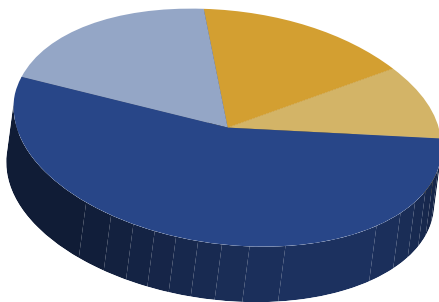

Operating Expenses

Total Operating/Other Expenses $44,332.28

- Professional Fees – 39% ($17,302)
- Name change – 14% ($5,844.04)
- Board Travel – 11% ($4,8839)
- Supplies/Printing/Postage – 7% ($3,003)

Actual operating expense to total revenue for the year is **22%**