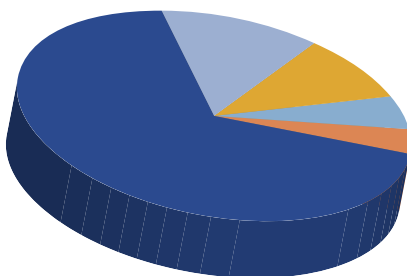

Annual Contributions to IIMC Educational Programs

- Education Funds to IIMC – 70% ($34,496)
- Unrestricted CMC & MMC Scholarships – 10% ($6,250)
- Restricted CMC & MMC Scholarships – 10% ($4,550)
- State/Provincial/National Education Grants – 5% ($2,500)
- LaserFiche Institute Directors Colloquium – 4% ($1,900)

Endowment Funds

Year End 2015 Unrestricted - $1,592,836.81
Year End 2015 Restricted - $416,155.95
Year End Total Value 2015 - $2,008,992.76

Year End 2016 Unrestricted - $1,680,842.46
Year End 2016 Restricted - $487,385.85
Year End Total Value 2016 - $2,168,228.31