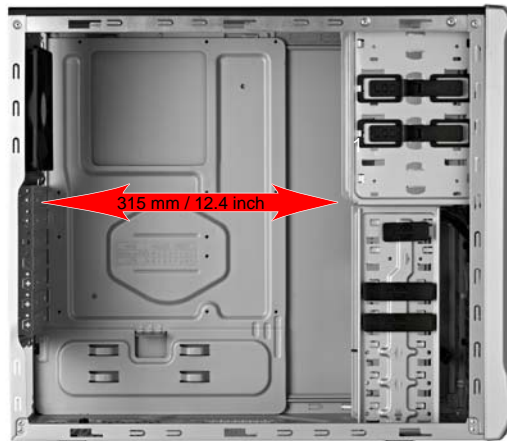

## More Information

Maximum dimension for GPU length and CPU cooler height

Front View

Side View

163 mm / 6.4 inch

Rear View