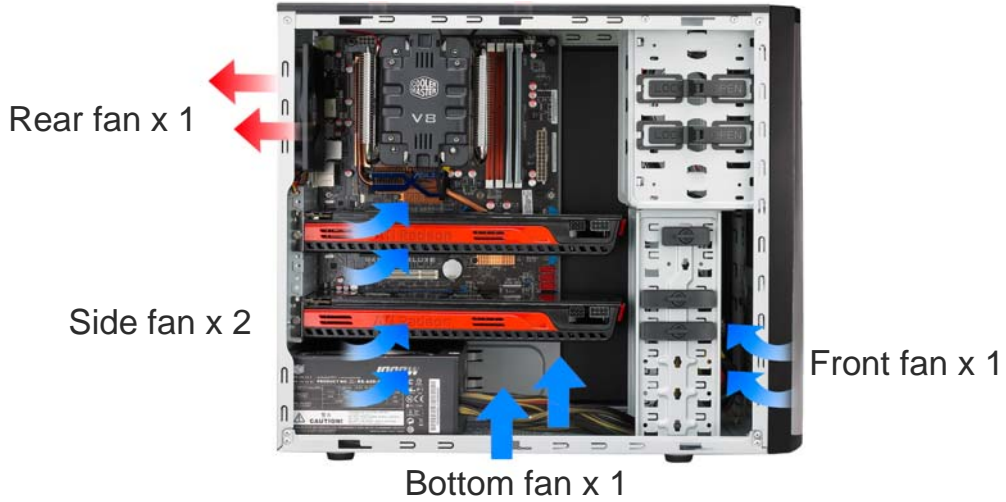

ELITE 330U/334U/335U

RC-330U/334U/335U

Air Flow