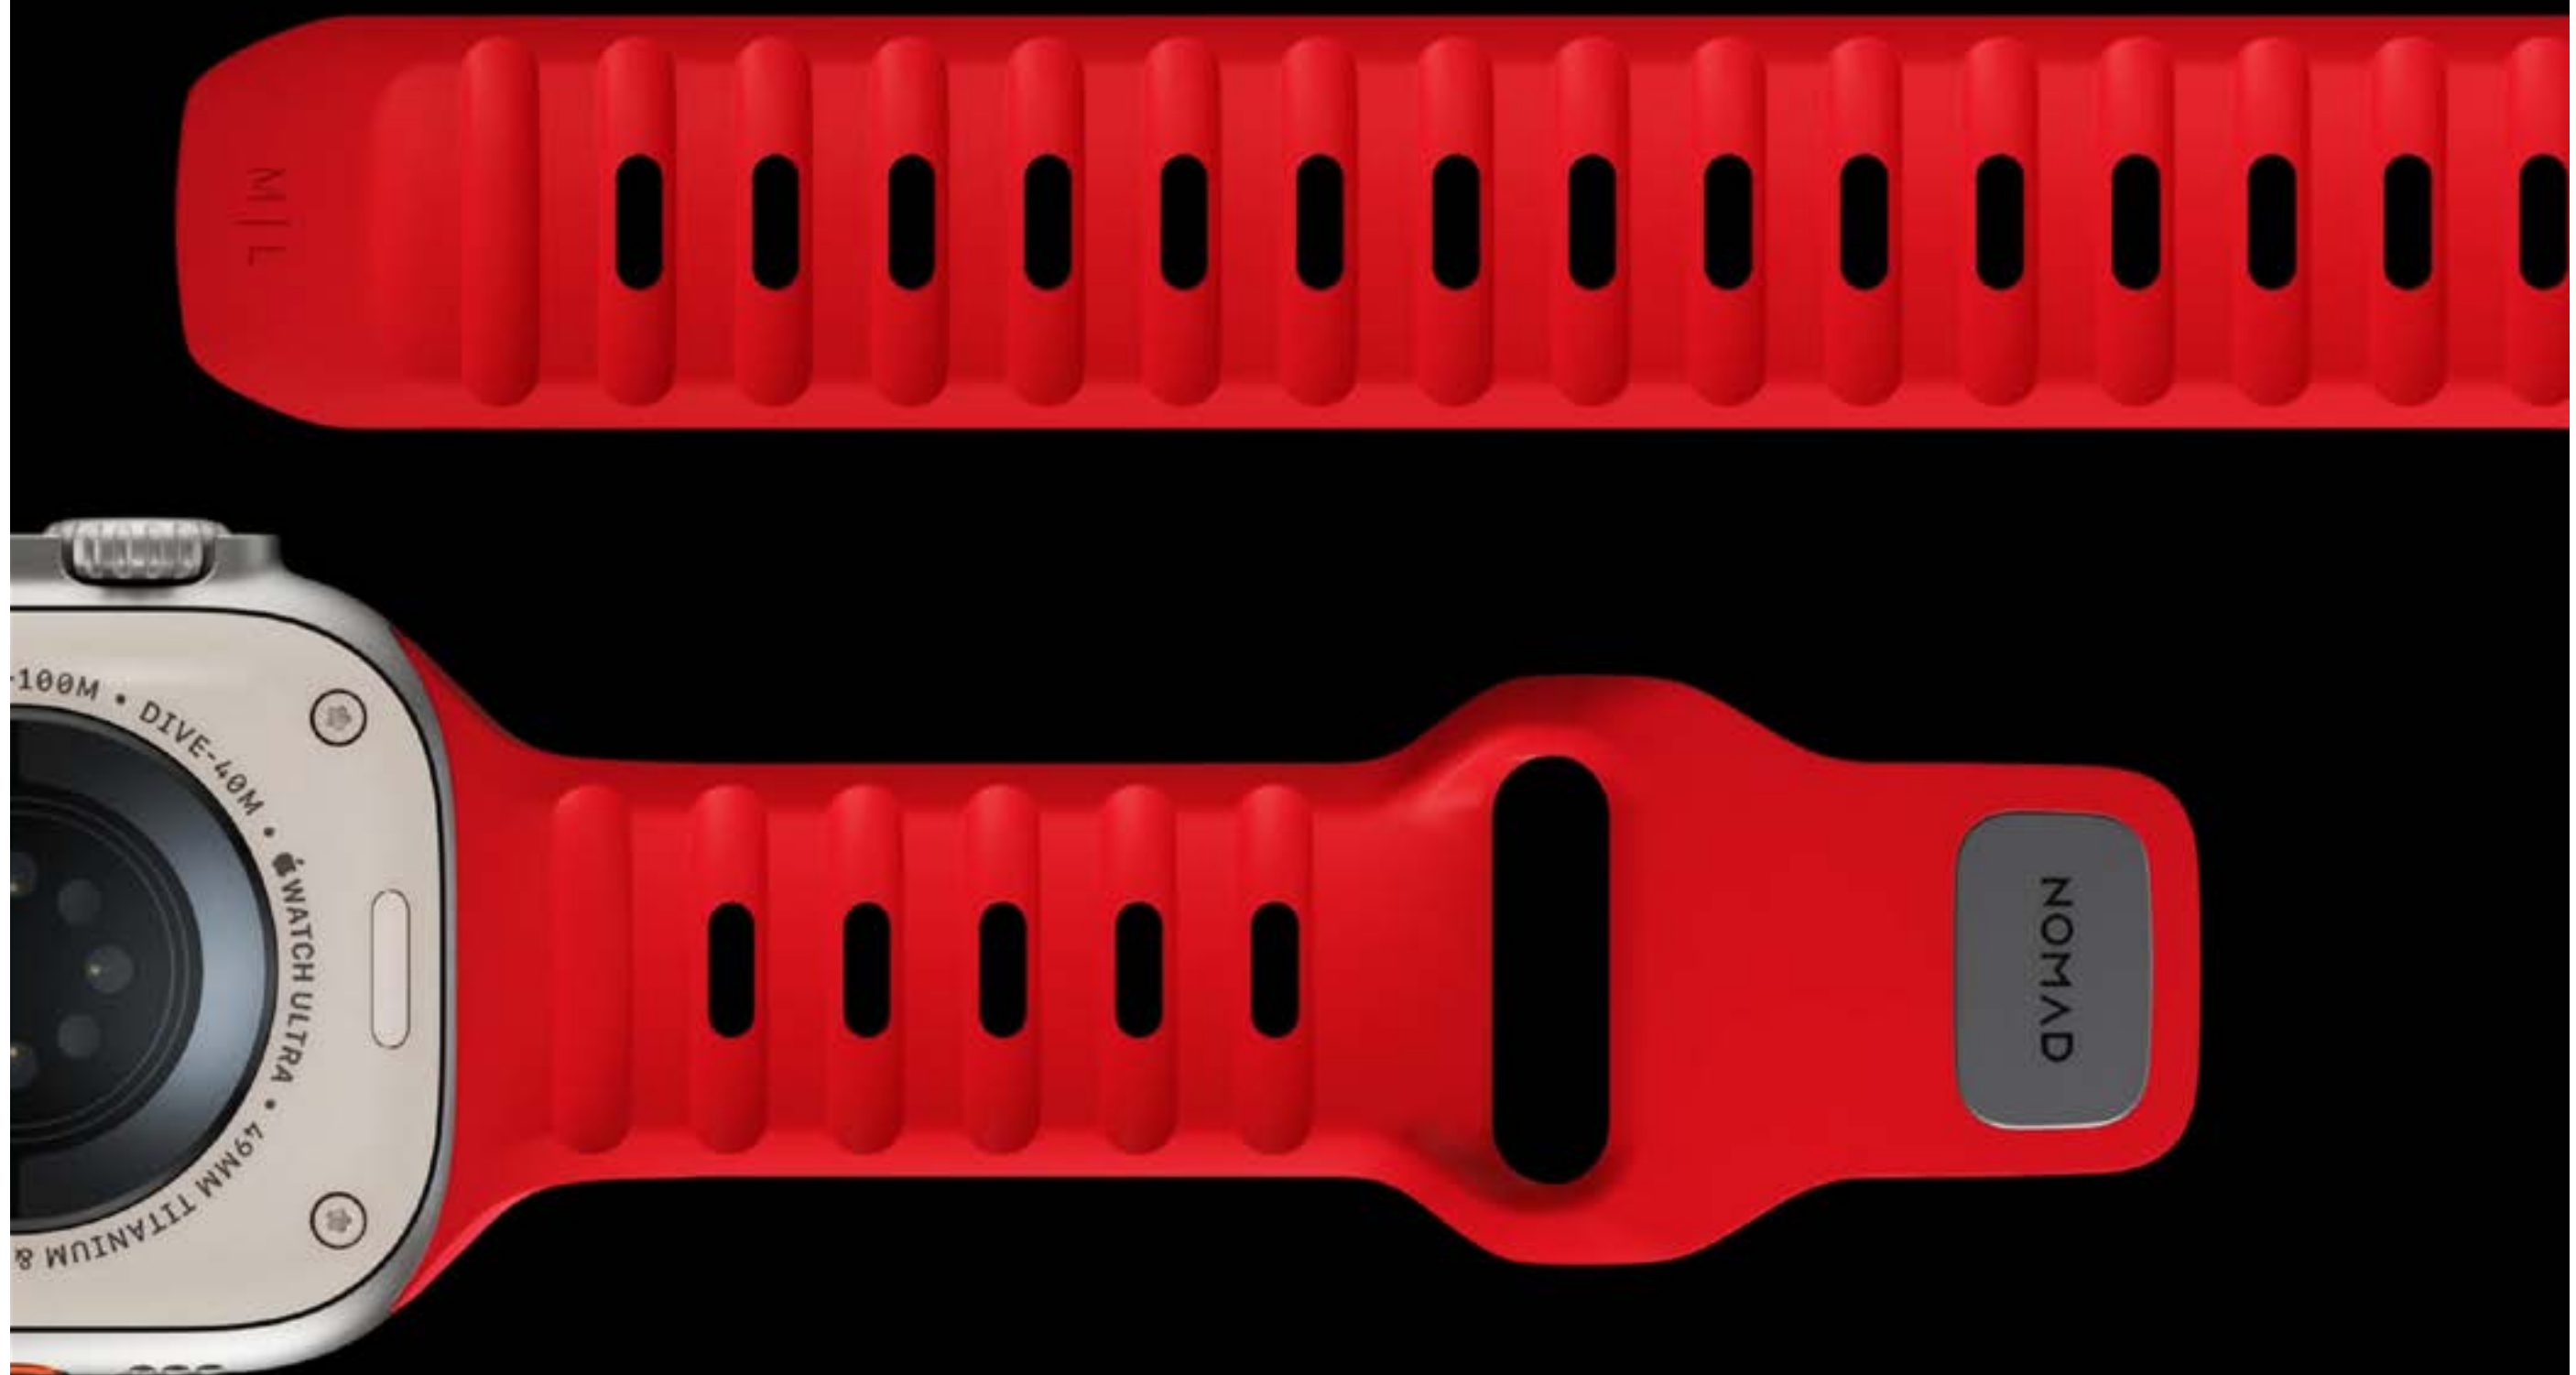

news

Mobile Origin | Nomad |
Pitaka | Spigen

Mobile Origin Screen Guard arrow applicator - Samsung Galaxy S23

PN **SGZ-SGS23**
RRP **20,37 €**
EAN **8594215991021**

- Scratch and fingerprint protection – the hardness of the protective glass protects the screen from scratches and fingerprints, improving the aesthetics and readability of the screen.
- Anti-crack protection – the higher hardness of the protective glass increases its resistance to impacts and drops, minimizing the risk of cracking or tearing the phone screen.
- Glare reduction – protective glass can minimize glare and improve screen readability in bright sunlight or other lighting conditions.
- Improve image quality – protective glass can improve image quality, sharpness and clarity.
- Chemical resistance – protective glass contains a chemical composition that improves the screen's resistance to chemicals and acids.
- Wear resistance – due to the hardness, the protective glass will wear less, meaning it will retain its clarity and quality for longer.
- Water protection – the protective glass has a water-repellent layer that prevents water from entering the screen and reduces the risk of damage.
- Improved grip – protective glass can improve the grip of your fingers on the screen, improving the handling and control of your phone.
- Easy to install – our protective glass is easy to apply with installation kits.
- easy app-5 seconds fast precise auto aligning and installing
- thickness 0.33 mm high aluminum glass, flexible, glass can be bend into an U/O shape, excellent quality
- glue 180µm ab glue, compatible with fingerprint recognition, quick exhaust, good adhesion
- hardness 9H, anti-scratch;
- with AF Coating, Anti-fingerprint, Anti-Oil, smooth and sensitive touch
- Case friendly