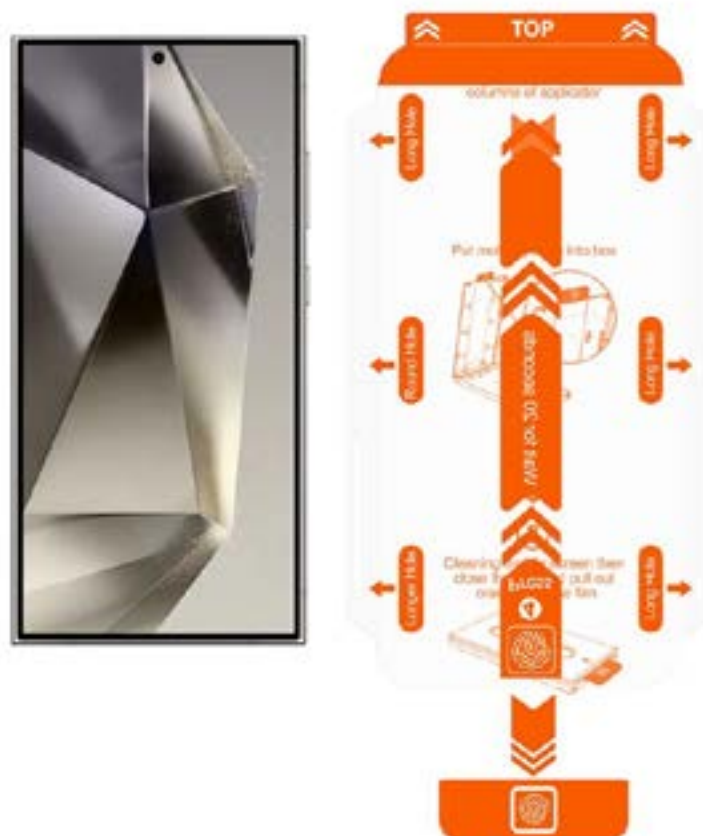

- Scratch and fingerprint protection – the hardness of the protective glass protects the screen from scratches and fingerprints, improving the aesthetics and readability of the screen.
- Anti-crack protection – the higher hardness of the protective glass increases its resistance to impacts and drops, minimizing the risk of cracking or tearing the phone screen.
- Glare reduction – protective glass can minimize glare and improve screen readability in bright sunlight or other lighting conditions.
- Improve image quality – protective glass can improve image quality, sharpness and clarity.
- Chemical resistance – protective glass contains a chemical composition that improves the screen's resistance to chemicals and acids.
- Wear resistance – due to the hardness, the protective glass will wear less, meaning it will retain its clarity and quality for longer.
- Water protection – the protective glass has a water-repellent layer that prevents water from entering the screen and reduces the risk of damage.
- Improved grip – protective glass can improve the grip of your fingers on the screen, improving the handling and control of your phone.
- Easy to install – our protective glass is easy to apply with installation kits.
- unique screen protector installation way in the market with auto position of the glass
- dust remove automatically when peel off the first outer film
- 4X stronger glass, 9H hardness, anti-shock, anti-explosion, anti-scratch
- electroplating process makes super smooth surface
- bubble free, anti-fingerprint
- Japan Asahi Glass, SEGI chemical glue
- Case friendly

Package includes:

- Tempered glass
- Installation tray
- Cleaning cloth, Alcohol Wipe, Dust Removal Sticker

Mobile Origin Screen Guard easy applicator - Samsung Galaxy S24 Ultra

PN SGA-GS24U
RRP 20,37 €
EAN 8594215991090