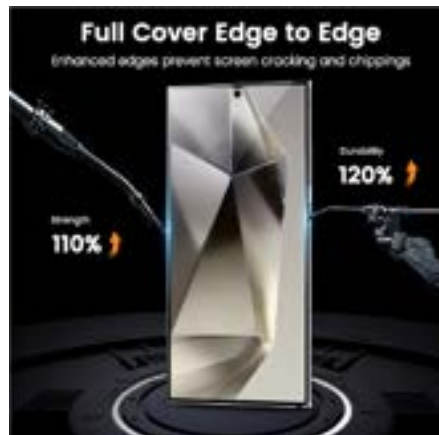

Mobile Origin Screen Guard easy applicator - Samsung Galaxy S24

PN SGA-GS24
RRP 20,37 €
EAN 8594215991076