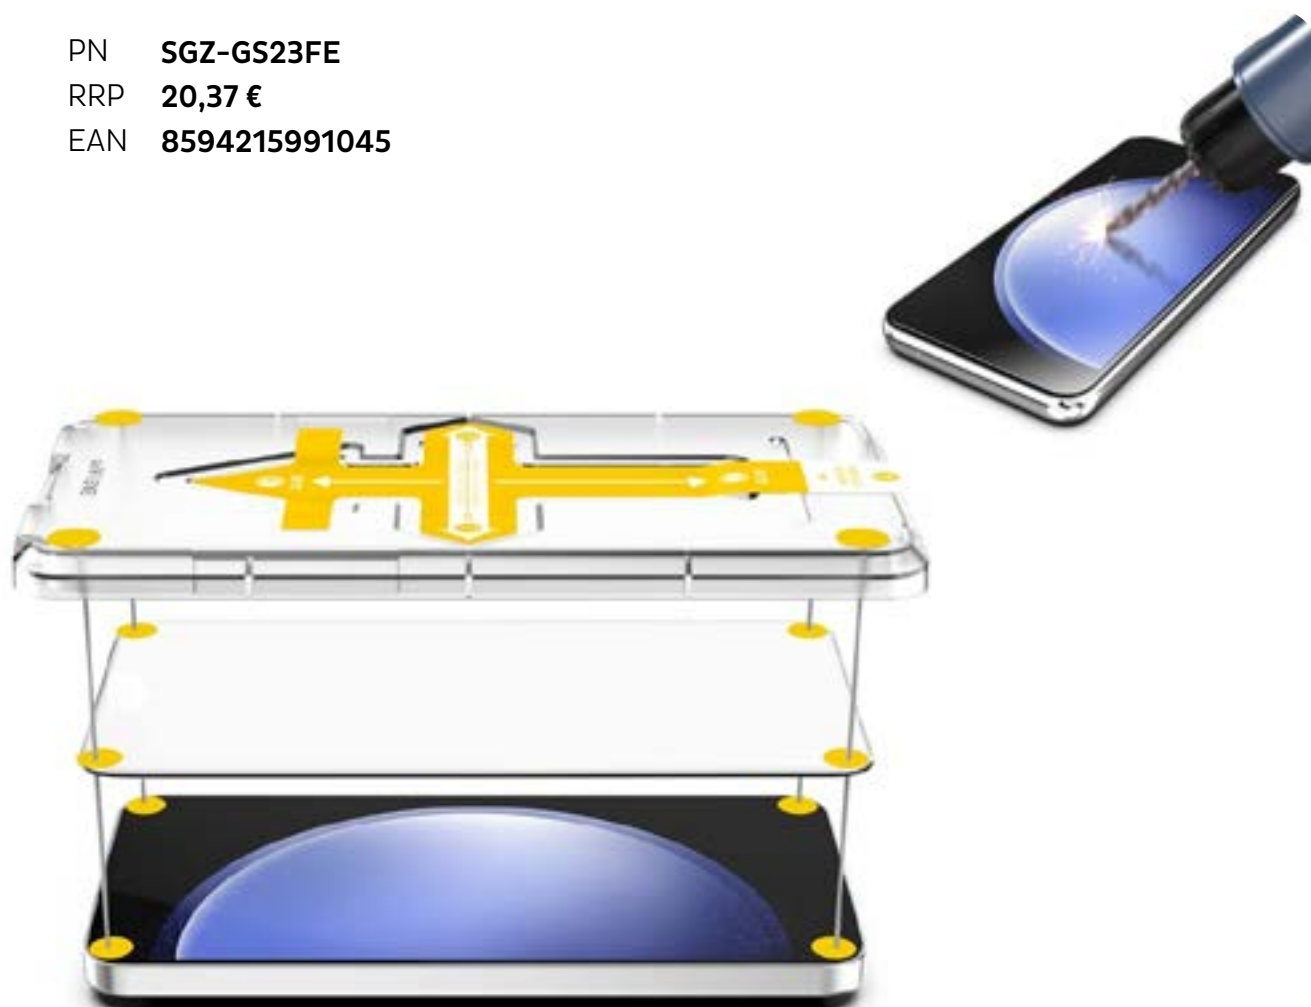

Mobile Origin Screen Guard arrow applicator - Samsung Galaxy S23 FE

PN **SGZ-GS23FE**
RRP **20,37 €**
EAN **8594215991045**