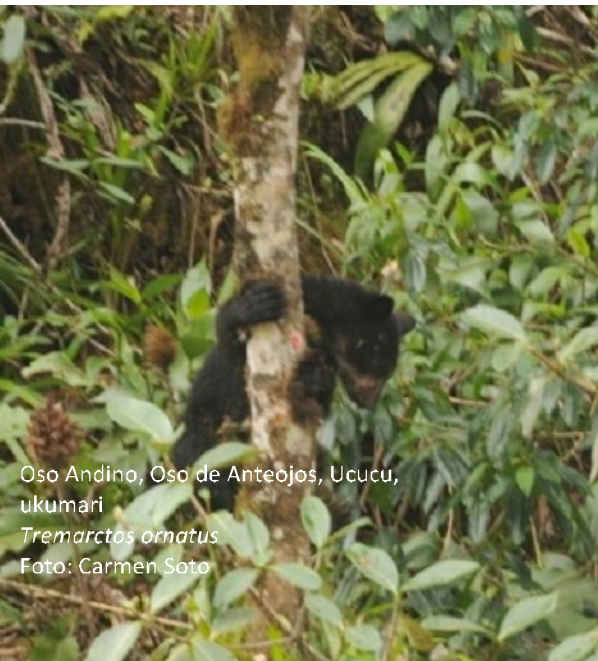

Birds in the River

6:00 a.m – 6.00 p.m En el río Vilcanota a la altura del Helipuerto, y río Alccamayo se observa:

Torrent Duck	Pato de los Torrentes	<i>Merganetta armata</i>
White capped Dipper	Mirlo Acuático Cabeciblanca	<i>Cinclus leucocephalus</i>
Black phoebe	Atrapamoscas cuida ríos	<i>Sayornis nigricans</i>
Torrent tyrannulet	Caza moscas del torrente	<i>Serpophaga cinérea</i>
Blue and white Swallow	Golondrina azul y blanco	<i>Notiochelidum cyanoleuca</i>

Singing birds registration

Stripe-faced Wood-Quail	Codorniz Enmascarada	<i>Odontophorus balliviani</i>
Andean Solitaire	Solitario Andino	<i>Myadestes ralloides</i>
White-eared Solitaire	Solitario Orejiblanco	<i>Entomodestes leucotis</i>

Oso Andino, Oso de Anteojos, Uccu, ukumari
Tremarctos ornatus
Foto: Carmen Soto

MAMMALS

Andean Bear Sighting | (*Tremarctos*)