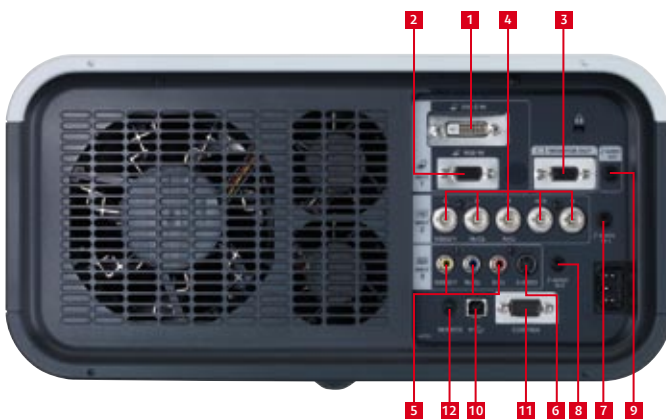

Connectivity

1. 1 **DVI-D 24-pin:** Digital RGB / Digital Video Input (HDCP Compliant)
2. 2 **Mini D-sub 15-pin:** Analogue RGB Input 1 (SCART via Adaptor)
3. 3 **Mini D-sub 15-pin:** Analogue RGB (Monitor) Output
4. 4 **BNC x 5:** Analogue RGB Input 2 / Component / Composite Input
5. 5 **RCA x 3:** Component / Composite Video Input
6. 6 **Mini-DIN 4-pin:** S-Video Input
7. 7 **3.5mm stereo mini-jack:** Audio Input 1
8. 8 **3.5mm stereo mini-jack:** Audio Input 2
9. 9 **3.5mm stereo mini-jack:** Audio Output (variable level)
10. 10 **USB Type 'B':** USB Mouse Control
11. 11 **Mini D-sub 9-pin:** Control Port, used to control and service projector
12. 12 **3.5mm mini-jack:** Remote Control Handset - Wired

Canon Inc.
canon.com

Canon Europe
canon-europe.com

English Edition
© Canon Europa N.V., 2010