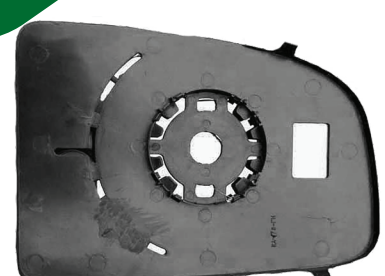

PB 4824 (L)

Ref: 8151.LG
Oem: 71748244-L
Ayna Camı Elektrikli Sol
Mirror Glass Electric Left
Fiat - Ducato