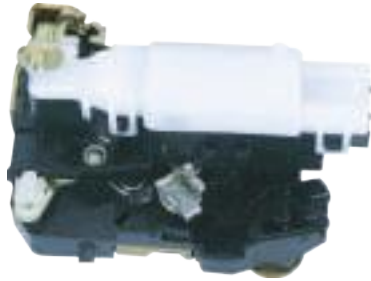

Ref:147149
Oem: 8200147149
Ön Kapı Kilit Sol
Door Lock Mechanism L
Renault - Master II

OR - 1610