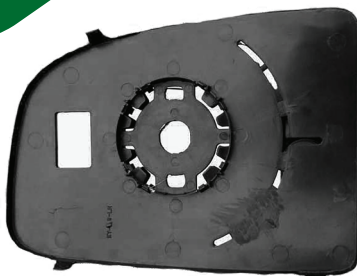

PB 4824 (R)

Ref: 8151.LH
Oem: 71748245-R
Ayna Camı Elektrikli Sağ
Mirror Glass Electric Right
Fiat - Ducato