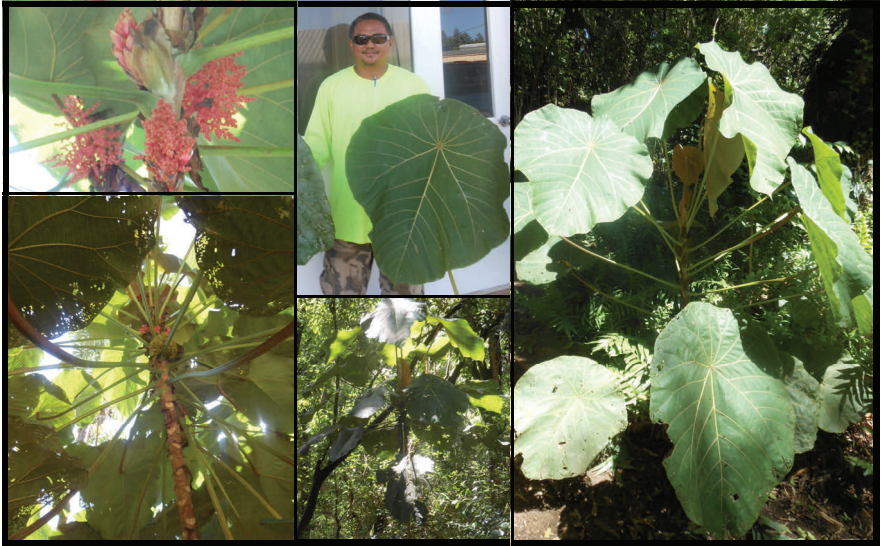

Have you seen this plant?

Bingabing (*Macaranga mappia*)

Help keep this invasive pest off our island!
Call KISC 808/821-1490 to report sightings.

Bingabing (*Macaranga mappia*)

Bingabing is a large-leaved plant that grows 15 - 30 ft tall. Its round leaves can be as large as an umbrella (up to 2 - 3ft long). The flowers are red bracts growing along the main stem. The leaves attach to the stem in the middle of the leaf . Please note it is different than the Parasol leaf tree that is already widespread on Kaua'i. Parasol has smaller leaves and yellow flowers. Bingabing has larger leaves and red flowers. **Bingabing creates dense growth that crowds the forest and shades out other plants.** *Let's stop it before it becomes a problem on Kaua'i.*