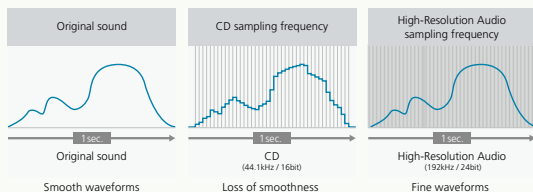

*The product with this logo is conformed to High-Resolution Audio standard defined by Japan Audio Society. This logo is used under license from Japan Audio Society.

WebLink™ - YOUR PORTAL TO WAZE, YOUTUBE AND MORE

WebLink is the new way to get the most out of your in-car receiver. Connect your smartphone using a USB connection to access some of your favorite apps such as Waze, YouTube, Yelp and NextRadio. NextRadio* takes broadcast radio to the next level with a Live Channel Guide, direct interaction with the broadcast station and artwork to enhance the listening experience. Using your apps through the large and clear touchscreen makes WebLink the safest and easiest way to use your smartphone on the road.