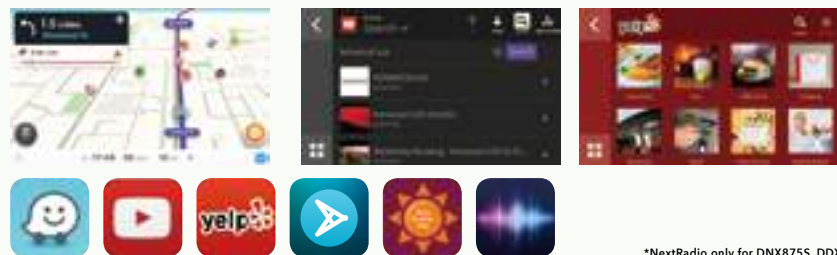

### WebLink™ - YOUR PORTAL TO WAZE, YOUTUBE AND MORE

WebLink is the new way to get the most out of your in-car receiver. Connect your smartphone using a USB connection to access some of your favorite apps such as Waze, YouTube, Yelp and NextRadio. NextRadio\* takes broadcast radio to the next level with a Live Channel Guide, direct interaction with the broadcast station and artwork to enhance the listening experience. Using your apps through the large and clear touchscreen makes WebLink the safest and easiest way to use your smartphone on the road.