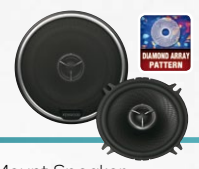

KFC-X173

PEAK POWER	240w
RMS POWER	80w

170mm 2-way Flush Mount Speaker

KFC-X133

PEAK POWER	160w
RMS POWER	40w

130mm 2-way Flush Mount Speaker