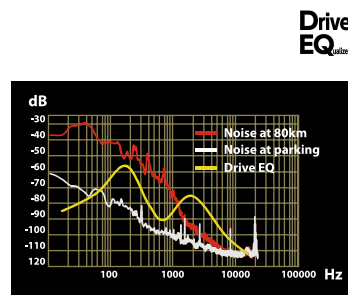

DRIVE EQ

Road noise is the enemy of all audio systems found in vehicles. The inherent frequencies of road noise masks a wide range of the audio signal found in music, and this is the reason Kenwood engineers developed Drive EQ. Drive EQ boosts specific frequencies in the audio signal to compensate the negative impact of road noise.