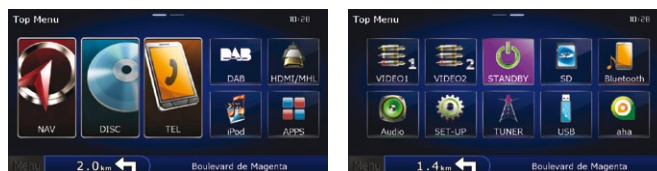

HDMI & MHL

Use an optional cable(s) to connect HDMI or MHL devices to the receiver, and play movie files from an iPhone 5, a Galaxy, or an Android smartphone.

iPhone True Mirroring

Android True Mirroring

BUILT-IN DAB+ TUNER

A digital radio technology for broadcasting radio stations, DAB delivers cleaner, crisper sound in comparison to traditional AM and FM radio. Furthermore in 2007 an upgraded DAB+ was released, which features a higher audio quality and better reception. Kenwood has incorporated DAB+ into DNX7250DAB, DNX4250DAB, DNX525DAB and DNX4230TR navigation head units for boosted performance.

NEW DNX USER INTERFACE

The new user interface has larger 3D source icons, three customisable favourite sources, and a smartphone-like swipe function.

DRIVE EQ+

Road noise is the enemy of all audio systems found in vehicles. The inherent frequencies of road noise masks a wide range of the audio signal found in music. Drive EQ+ boosts specific frequencies in the audio signal to compensate the negative impact of road noise. With Drive EQ+ the bass is enhanced according to the vehicle speed to compensate for the loss due to noise from the road.