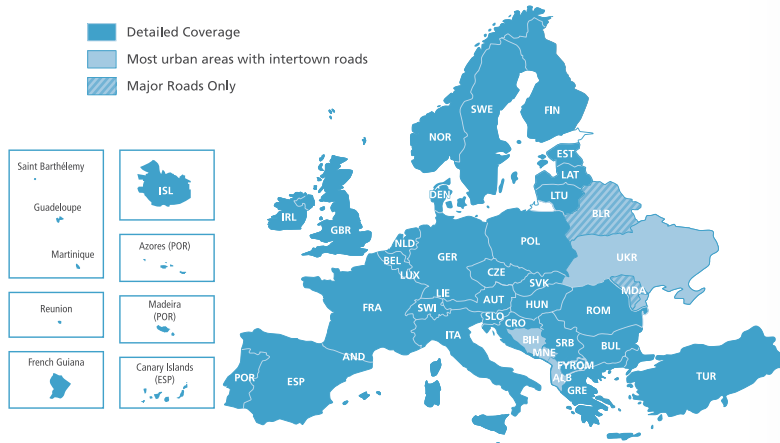

## MAP DATA COVERAGE

Don't get lost using old map data, keep up to date and download the latest maps online to an SD card and upload to your navigation system. Map coverage includes Andorra, Austria, Belgium, Croatia, The Czech Republic, Denmark, Estonia, Finland, France, Germany, Gibraltar, Greece, Hungary, Iceland, Italy, Kosovo, Latvia, Lithuania, Liechtenstein, Luxembourg, Monaco, Montenegro, The Netherlands, Norway, Poland, Portugal, The Republic of Ireland, The Republic of Macedonia, San Marino, Serbia, Slovakia, Slovenia, Spain, Sweden, Switzerland, Turkey, Ukraine, the Vatican City and the UK.