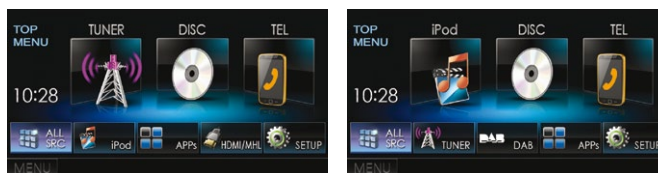

HDMI & MHL

Use an optional cable(s) to connect HDMI or MHL devices to the receiver, and play movie files from an iPhone 5, a Galaxy, or an Android smartphone.

iPhone True Mirroring

Android True Mirroring

TOP MENU CUSTOMISE

Featuring an easy and intuitive GUI, personalise your top three menu positions by simply choosing the Menu Customise option under setup, and select your favourite.

DRIVE EQ

Road noise is the enemy of all audio systems found in vehicles. The inherent frequencies of road noise masks a wide range of the audio signal found in music, and this is the reason Kenwood engineers developed Drive EQ. Drive EQ boosts specific frequencies in the audio signal to compensate the negative impact of road noise.