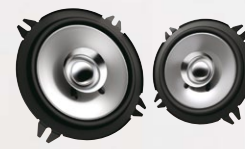

KFC-E1355

130mm Dual Cone Flush Mount Speaker

PEAK POWER
250w
RMS POWER
30W