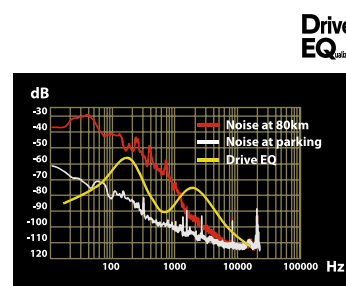

DRIVE EQ

Road noise is the enemy of all audio systems found in vehicles. The inherent frequencies of road noise masks a wide range of the audio signal found in music, and this is the reason Kenwood engineers developed Drive EQ. Drive EQ boosts specific frequencies in the audio signal to compensate the negative impact of road noise.

FRONT USB & AUX INPUT

An AUX terminal can be used for an iPod or other digital audio player connection. The USB terminal can be used to input USB memory, attach a USB compatible digital audio player or an iPod/iPhone. It comes with a sliding cover to prevent dust and illumination for easy connection of your external device during night time.