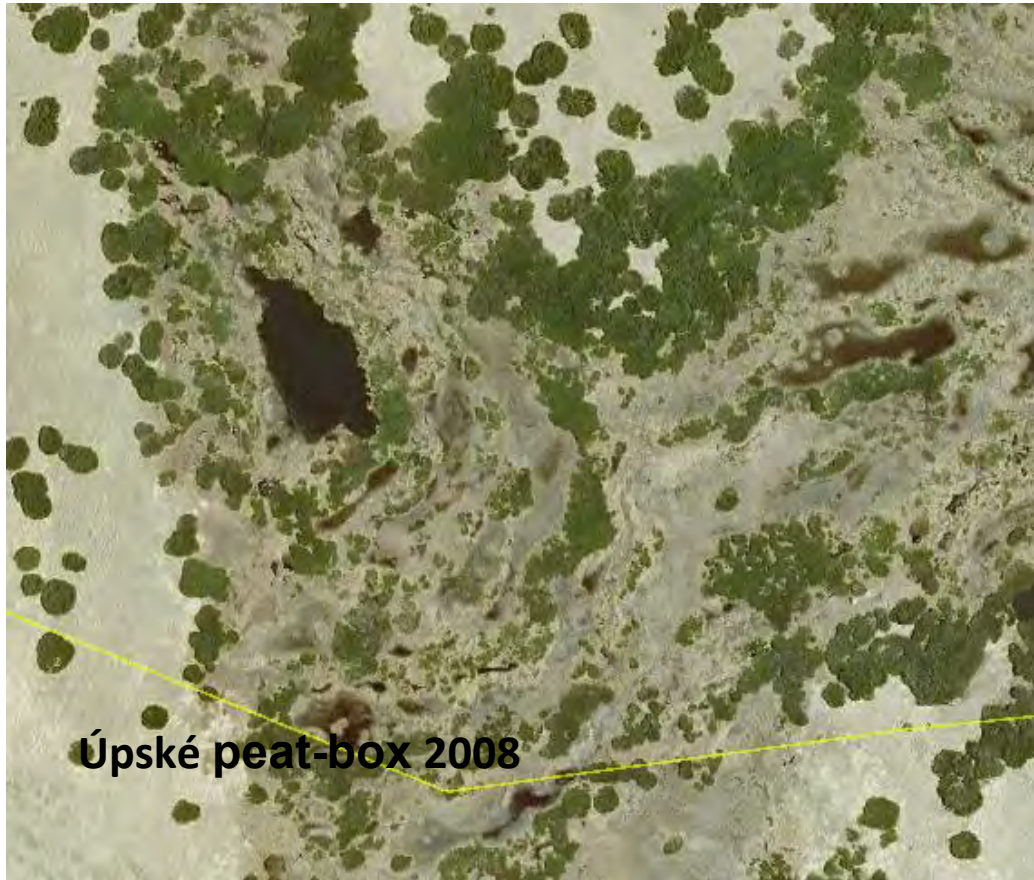

SKANDINÁVSKÉ A KRKONOŠKÉ POPULACE MO-  
RUŠKY *RUBUS CHAMAEMORUS* L.

Cloudberry populations (*Rubus chamaemorus* L.) in the Krkonoše Mts. and Scandinavia

LENKA SOUKUPOVÁ, JAN JENÍK A JAN ŠTURSA

Distribution of the cloudberry on the northern hemisphere (a) and in Europe (b):  
1 – area of continuous distribution, 2 – current isolated localities, 3 – vanished localities. The arrows mark the areas of study.