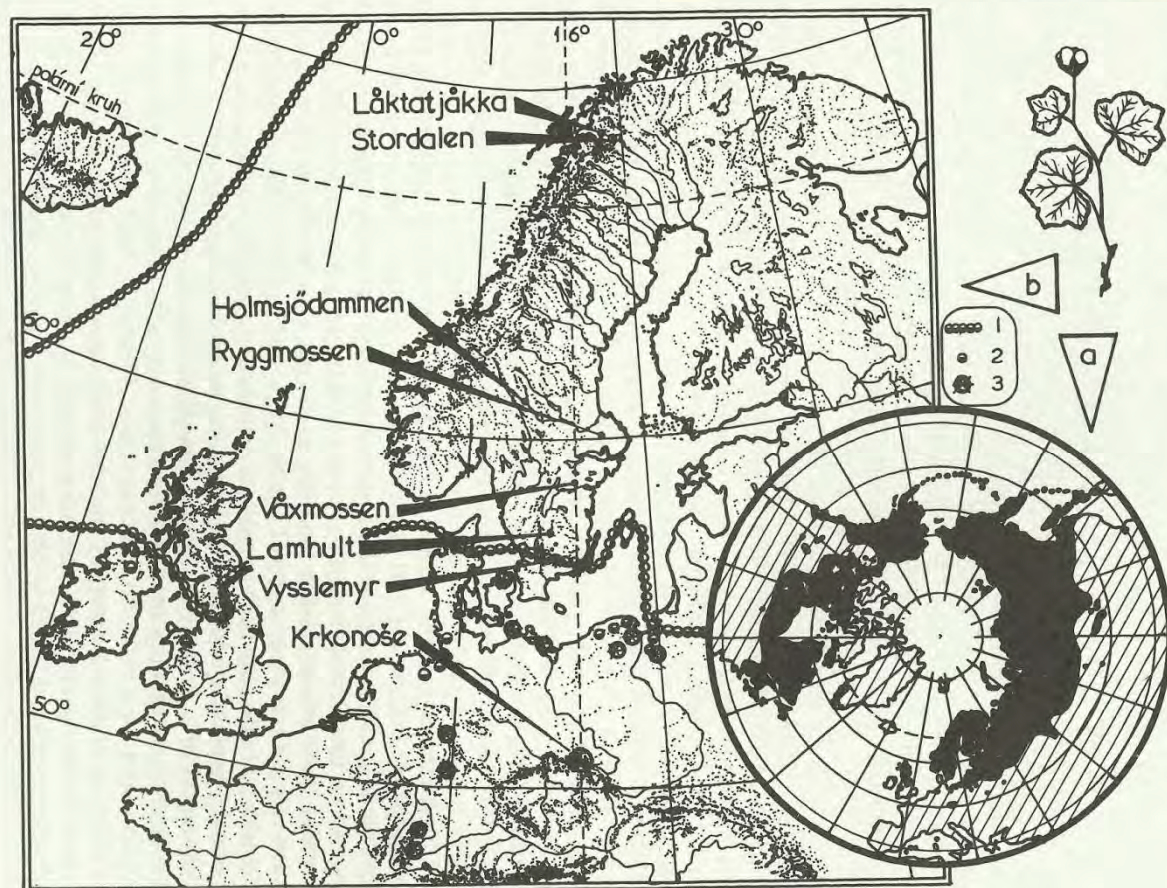

SKANDINÁVSKÉ A KRKONOŠKÉ POPULACE MO-
RUŠKY *RUBUS CHAMAEMORUS* L.

Cloudberry populations (*Rubus chamaemorus* L.) in the Krkonoše Mts. and Scandinavia

LENKA SOUKUPOVÁ, JAN JENÍK A JAN ŠTURSA

Distribution of the cloudberry on the northern hemisphere (a) and in Europe (b):
1 – area of continuous distribution, 2 – current isolated localities, 3 – vanished localities. The arrows mark the areas of study.