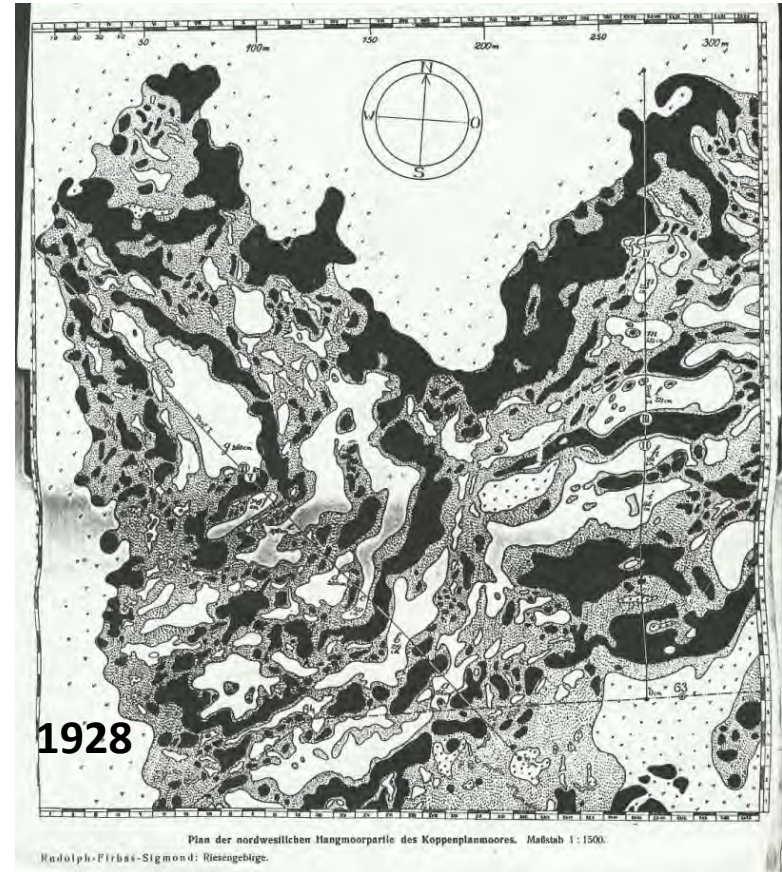

SKANDINÁVSKÉ A KRKONOŠKÉ POPULACE MO-  
RUŠKY *RUBUS CHAMAEMORUS* L.

Cloudberry populations (*Rubus chamaemorus* L.) in the Krkonoše Mts. and Scandinavia

LENKA SOUKUPOVÁ, JAN JENÍK A JAN ŠTURSA

Distribution of the cloudberry on the northern hemisphere (a) and in Europe (b):  
1 – area of continuous distribution, 2 – current isolated localities, 3 – vanished localities. The arrows mark the areas of study.