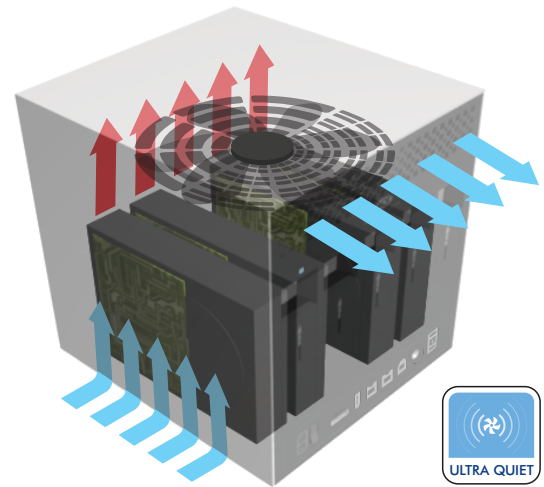

To find out more about Noctua technology, please visit www.noctua.at

Power Savings

Traditional RAID systems can consume a lot of power, but the LaCie 4big Quadra Enterprise Class is different. LaCie has reduced power consumption by 30%² compared to the previous 4-disk RAID generations. Moreover, with the "Auto" mode of the triple position power button, the 4big is able to automatically go into standby mode—synchronized with the computer activity—and reduces the power consumption by up to 80%. For maintenance, the LaCie 4big Quadra Enterprise Class can optionally be disconnected from the computer during a RAID protection rebuild—the LaCie 4big Quadra Enterprise Class will complete the task in standalone mode, and you can switch off your computer!