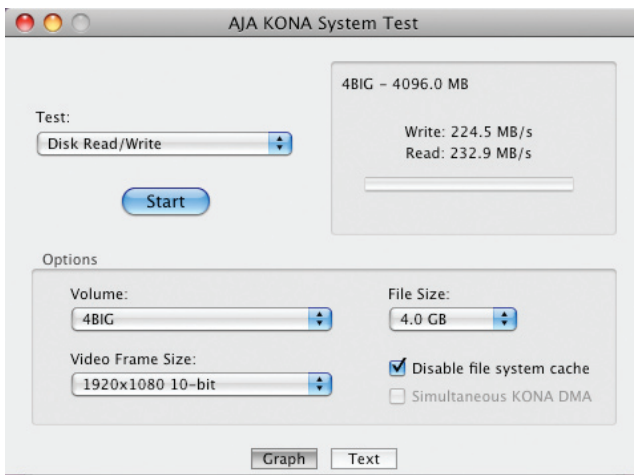

4big Quadra

ENTERPRISE CLASS

DESIGN BY NEIL POULTON

Professional 4-Bay RAID

eSATA 3Gb/s | FireWire 800 & 400 | USB 2.0

The Enterprise Class Difference

The LaCie 4big Quadra Enterprise Class is the most complete 4-bay RAID solution for professionals who need RAID performance and encryption protection for their data. Featuring seven RAID modes and four interfaces for full compatibility, the 4big Quadra Enterprise Class also integrates four internal SATA server-grade disks for quality and more robust performance.

Enterprise Class Performance

With its 24K gold-plated contacts and SATA Enterprise internal disks, the LaCie 4big Quadra Enterprise Class has great performance and capabilities. Taking advantage of a native RAID controller that preserves computer resources, the LaCie 4big Quadra Enterprise Class offers superior support for the most speed demanding applications. Pre-configured in RAID 5 for full speed and data protection, it can reach up to 230MB/s* through eSATA 3Gb/s, in RAID 0 and in RAID 5. Alternative RAID modes can be configured in seconds upon startup to manage speed, security, and available capacity.