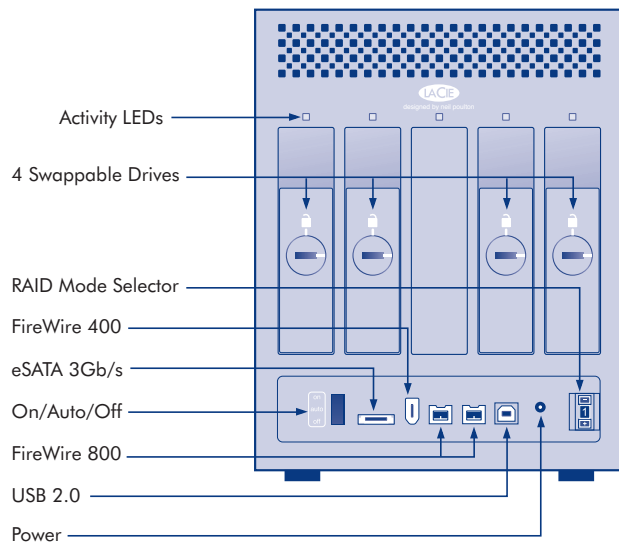

Features

- eSATA 3Gb/s, FireWire 800, FireWire 400, USB 2.0
- RAID 0, 10, 3, 3+Spare, 5, 5+Spare, Concatenation
- Fast burst transfer rates: up to 230MB/s* (eSATA)
- AES 128-bit hardware encryption
- LaCie Desktop Manager
- Triple Power Management: Auto/On/Off
- Easy to set up: plug & play, driver-free
- Compatible with Time Machine

Minimum System Requirements

- Computer with an eSATA, FireWire 800, FireWire 400 or USB 2.0 port
- Latest version of Windows XP™, Windows Vista®, Windows 7 / Mac OS X 10.5, 10.6
- Minimum free disk space: 600MB recommended