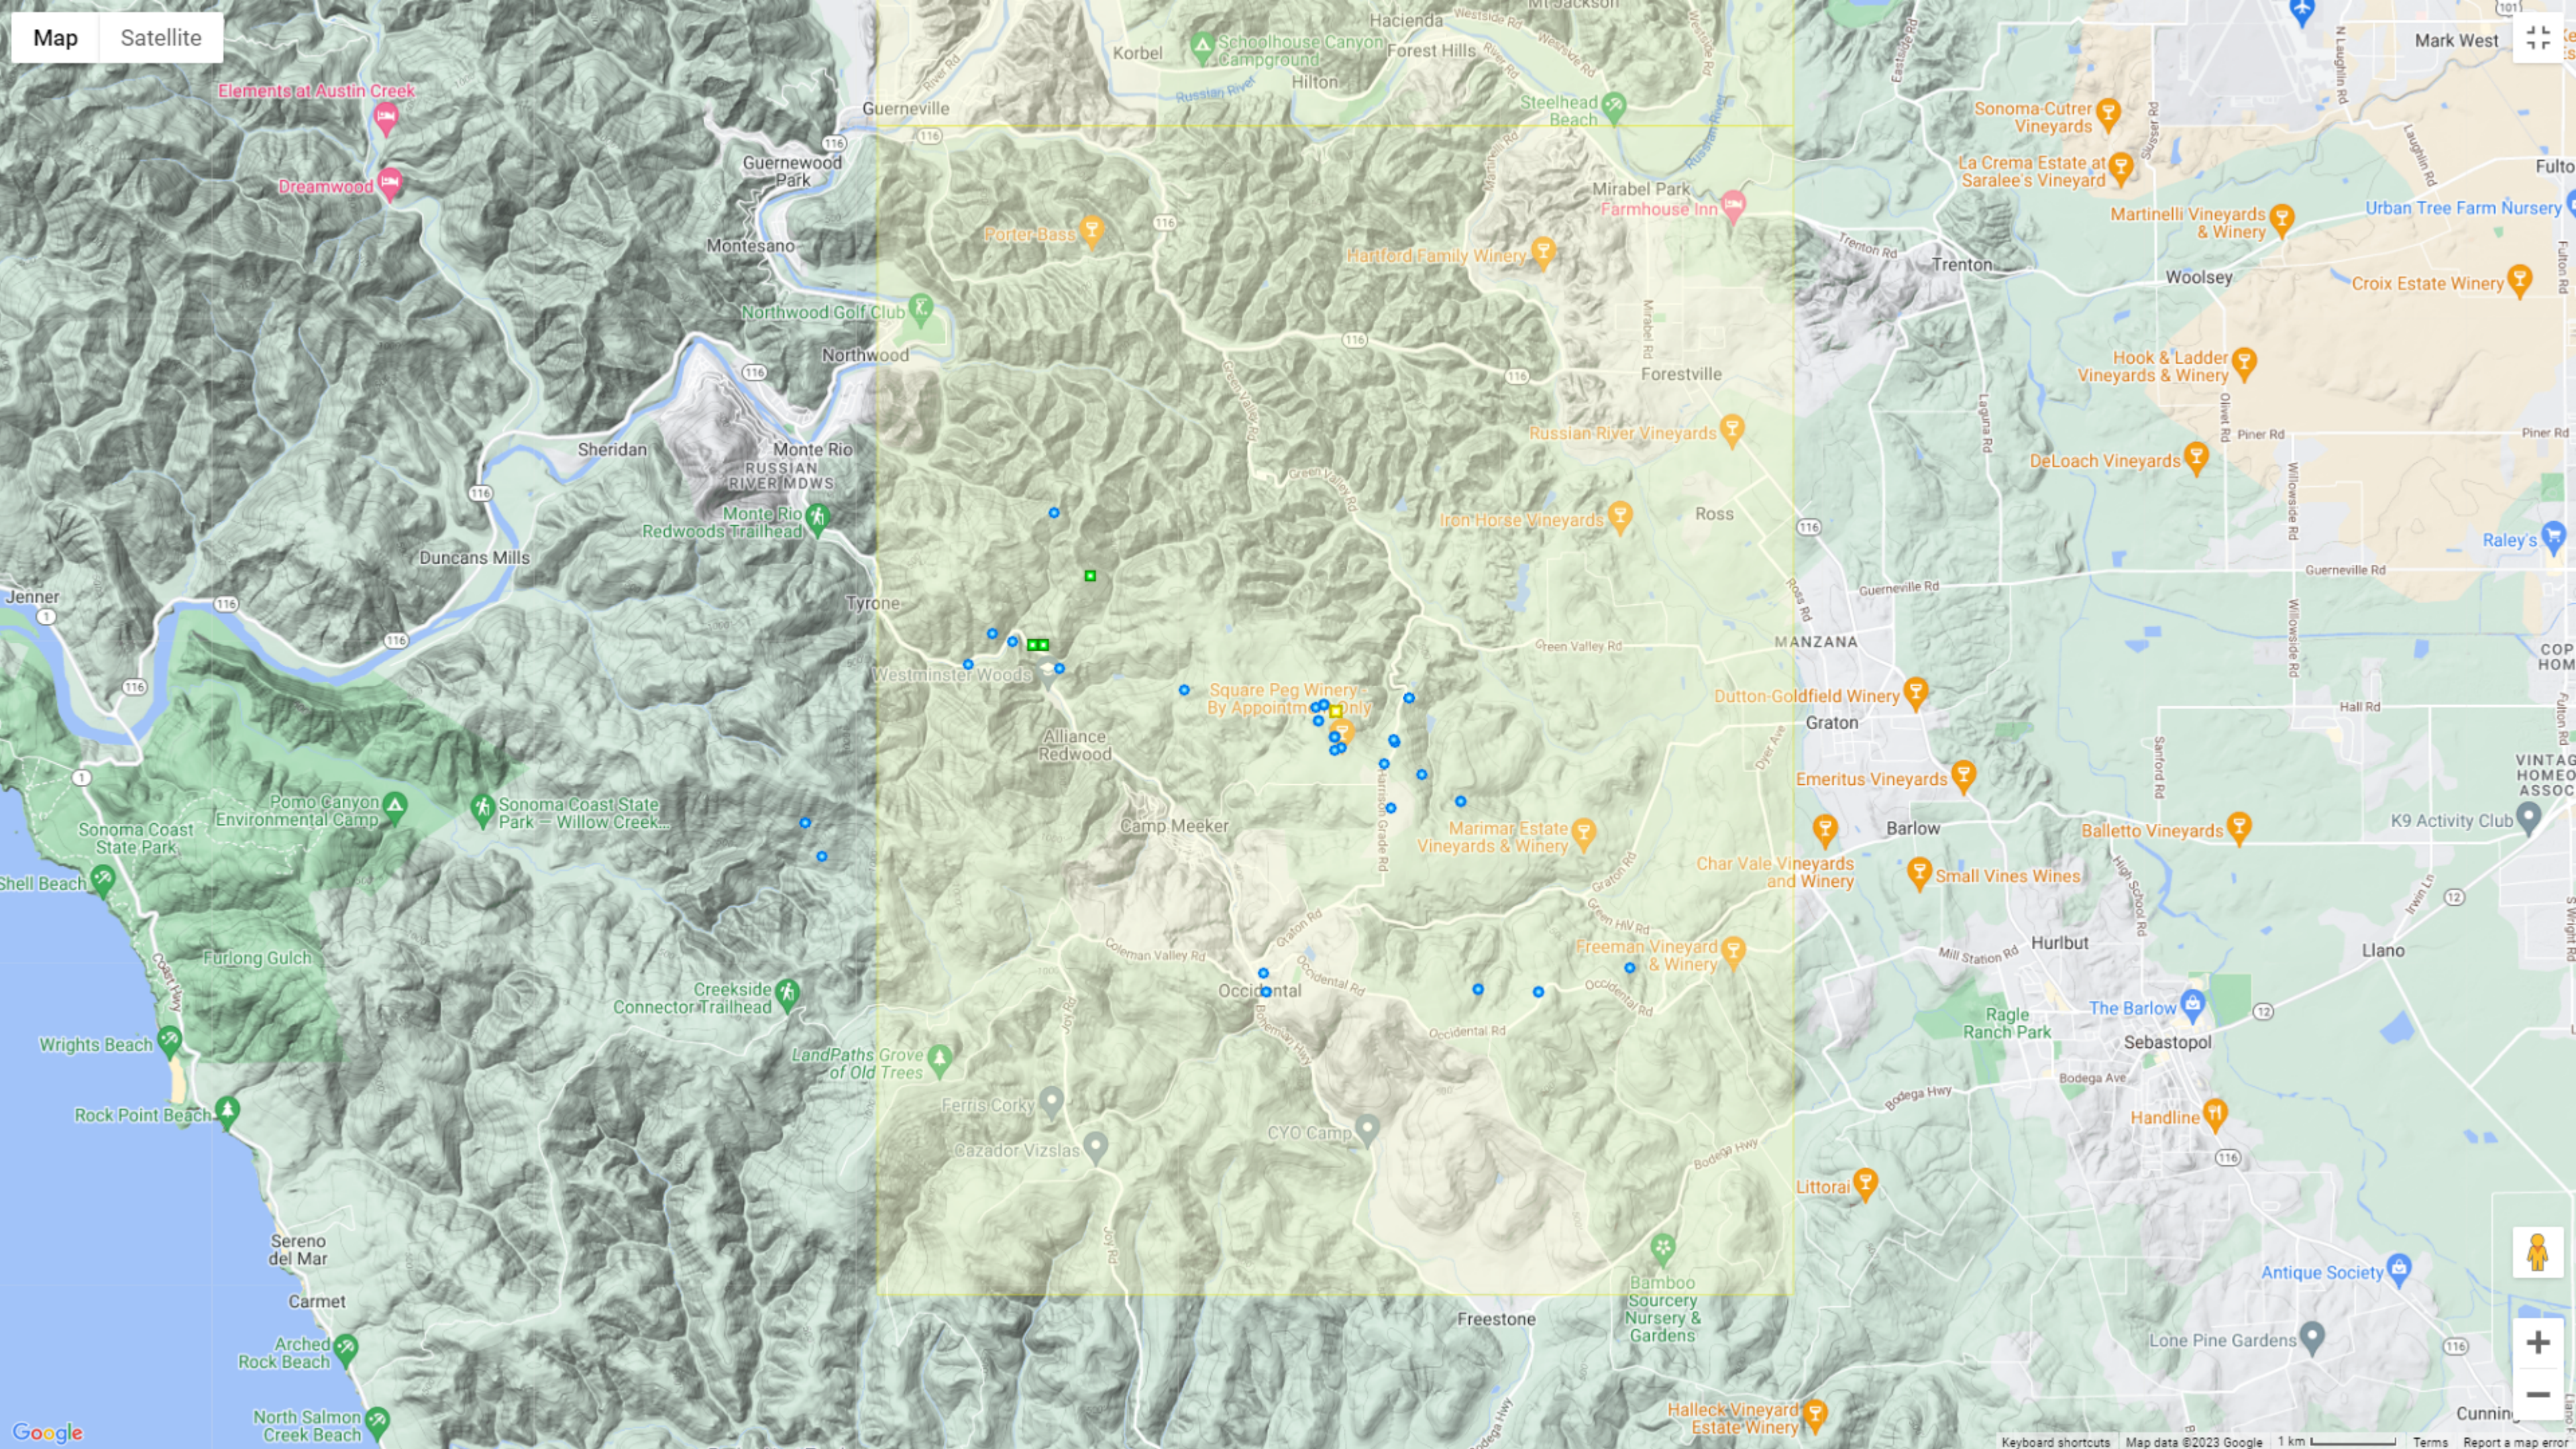

*Cordylanthus tenuis* ssp. *capillaris* is an annual herb (hemiparasitic) that is native to California, and endemic (limited) to California.

**California Rare Plant Rank: 1B.2**

**(rare, threatened, or endangered in CA and elsewhere).**

Elements at Austin Creek

Dreamwood

Guerneville

Guerneville Park

Montesano

Northwood Golf Club

Northwood

Sheridan

Monte Rio  
RUSSIAN RIVER MDWS

Monte Rio  
Redwoods Trailhead

Duncans Mills

Tyrone

Westminster Woods

Alliance Redwood

Camp Meeker

Occidental

Steelhead Beach

Mirabel Park  
Farmhouse Inn

Hartford Family Winery

Russian River Vineyards

Iron Horse Vineyards

Square Peg Winery -  
By Appointment Only

Marimar Estate  
Vineyards & Winery

Freeman Vineyard  
& Winery