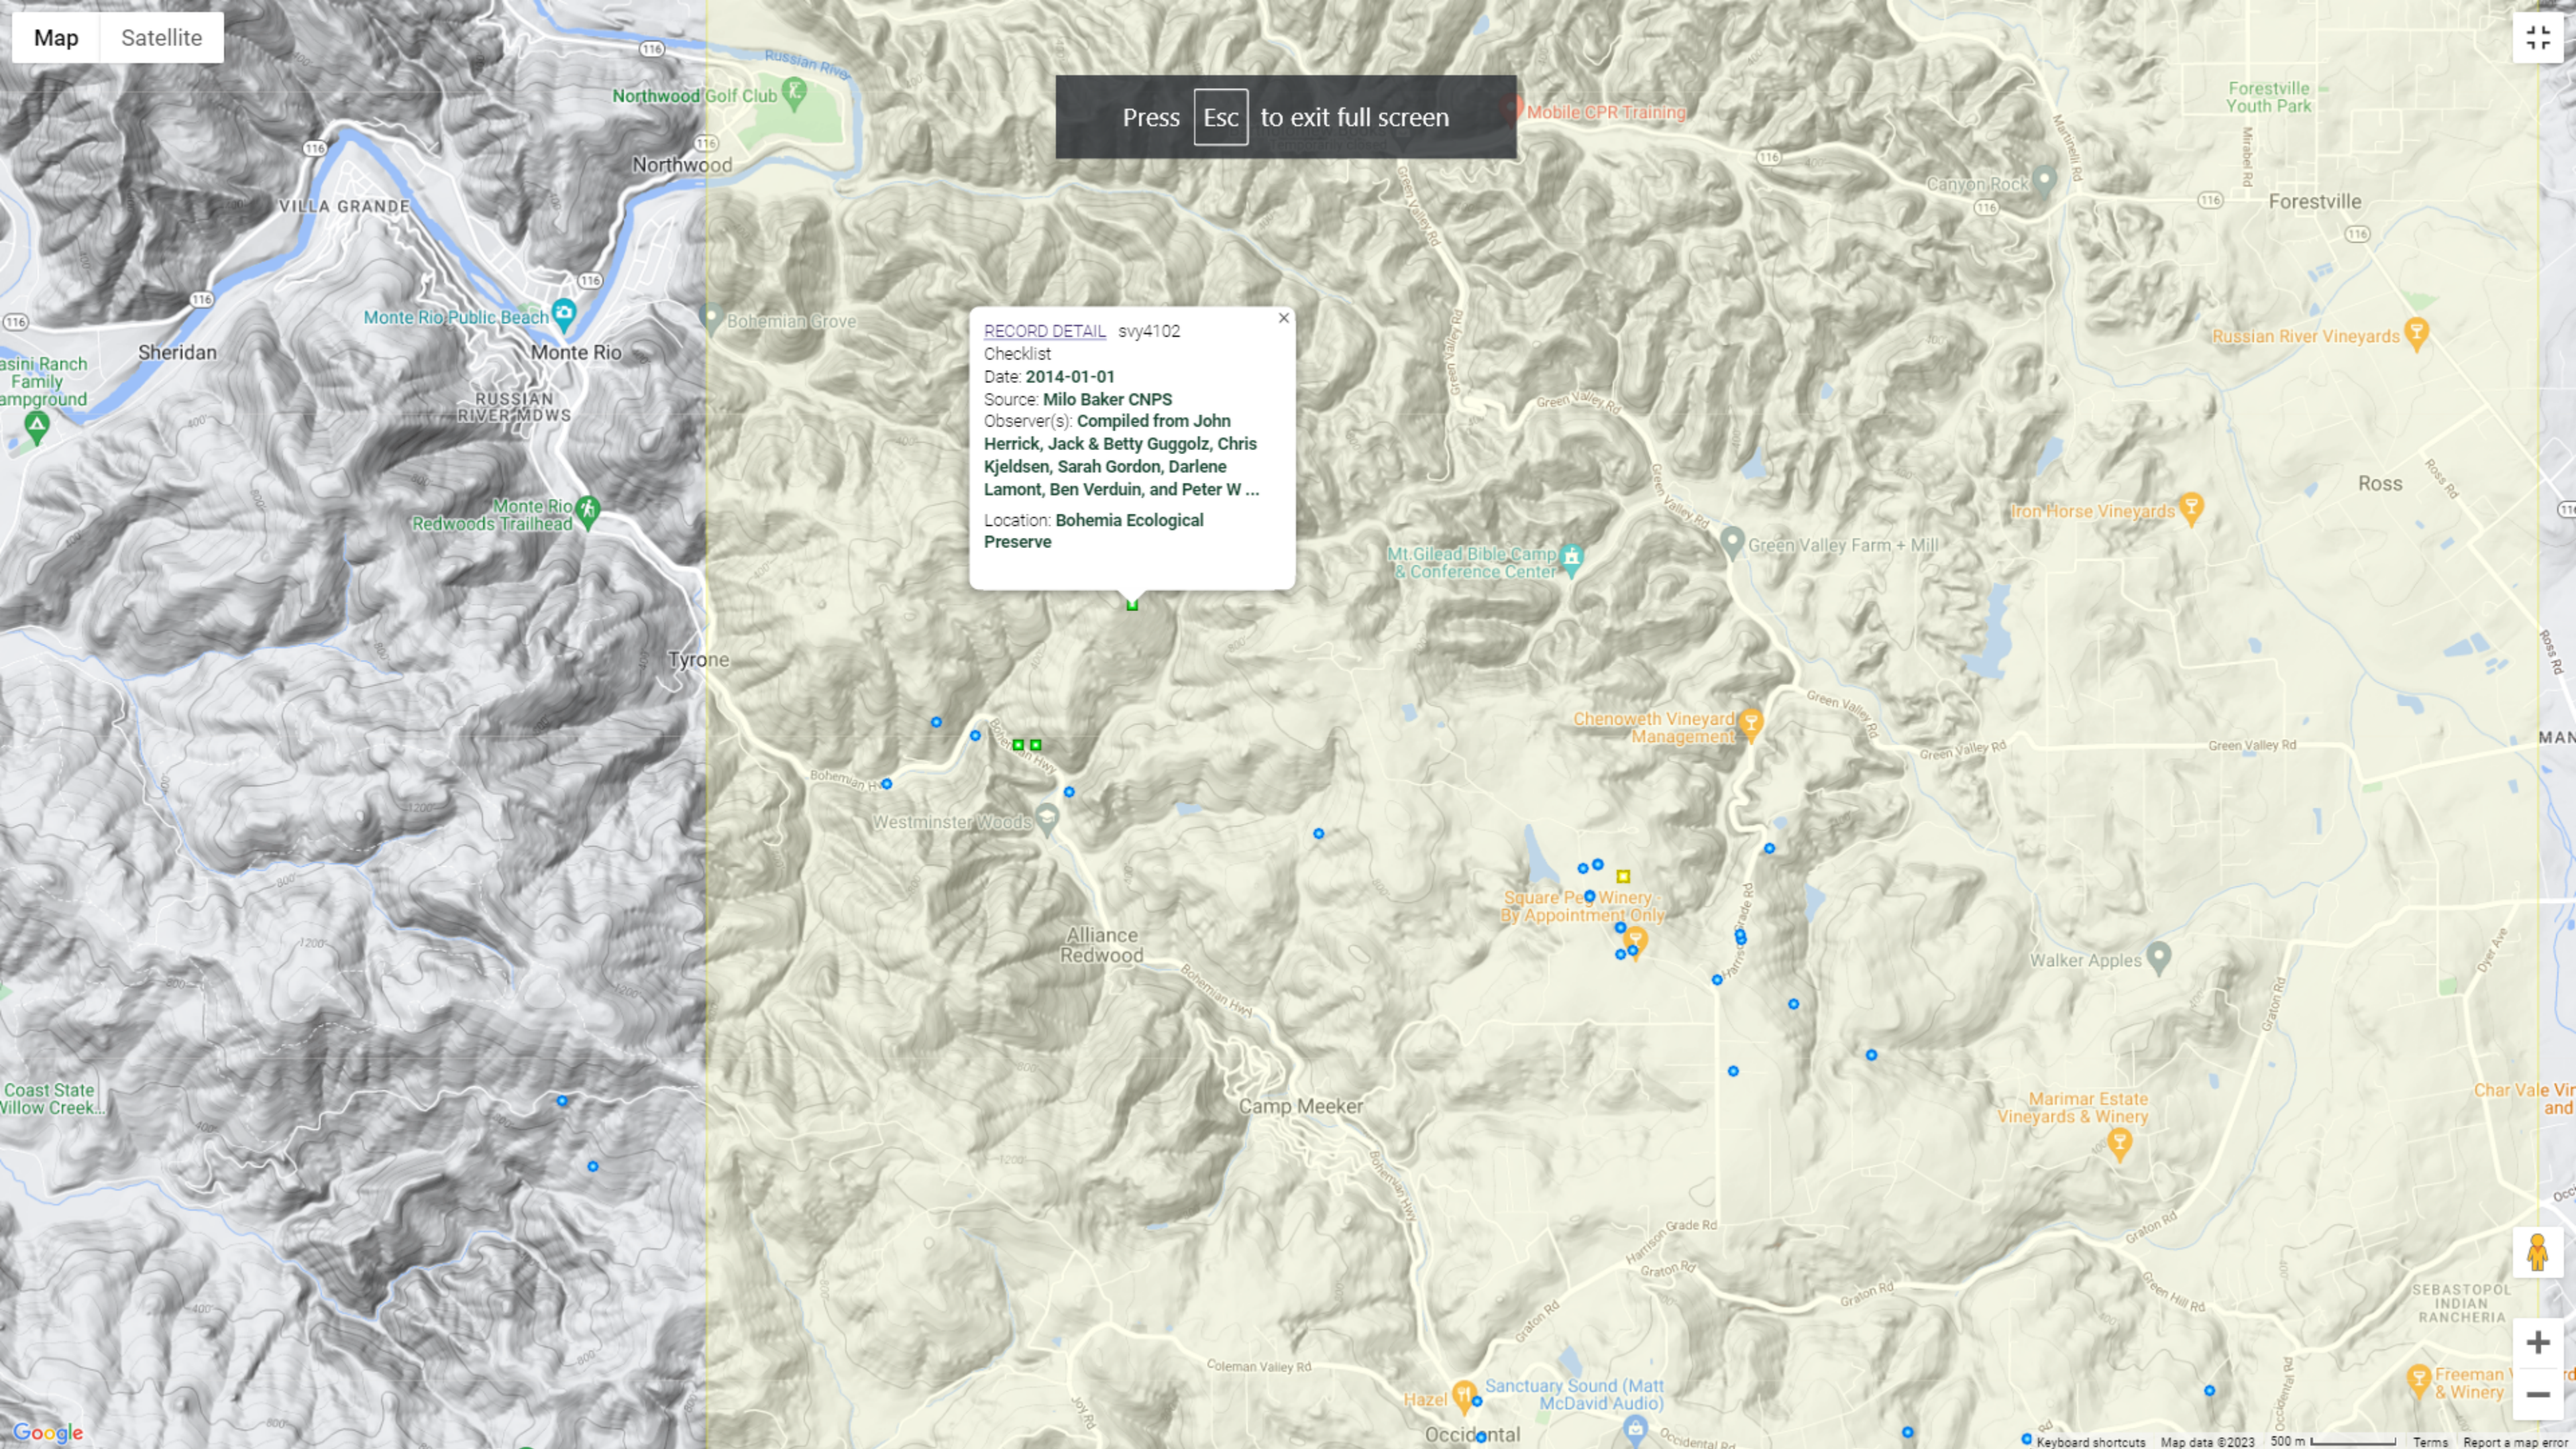

Steelhead Beach

Mirabel Park  
Farmhouse Inn

Hartford Family Winery

Russian River Vineyards

Iron Horse Vineyards

Square Peg Winery -  
By Appointment Only

Marimar Estate  
Vineyards & Winery

Freeman Vineyard  
& Winery

Martinelli Vineyards  
& Winery

Hook & Ladder  
Vineyards & Winery

DeLoach Vineyards

Dutton-Goldfield Winery

Graton

Barlow

Balletto Vineyards

The Barlow

12

116

Antique Society

Lone Pine Gardens

Cunning

Press Esc to exit full screen

**RECORD DETAIL** svy4102 ✕

Checklist

Arctostaphylos bakeri Eastw.  
Baker's manzanita

Arctostaphylos bakeri is a **shrub** that is **native** to California, and endemic (limited) to California.

Plant Range

Observation Search  
(131 records)