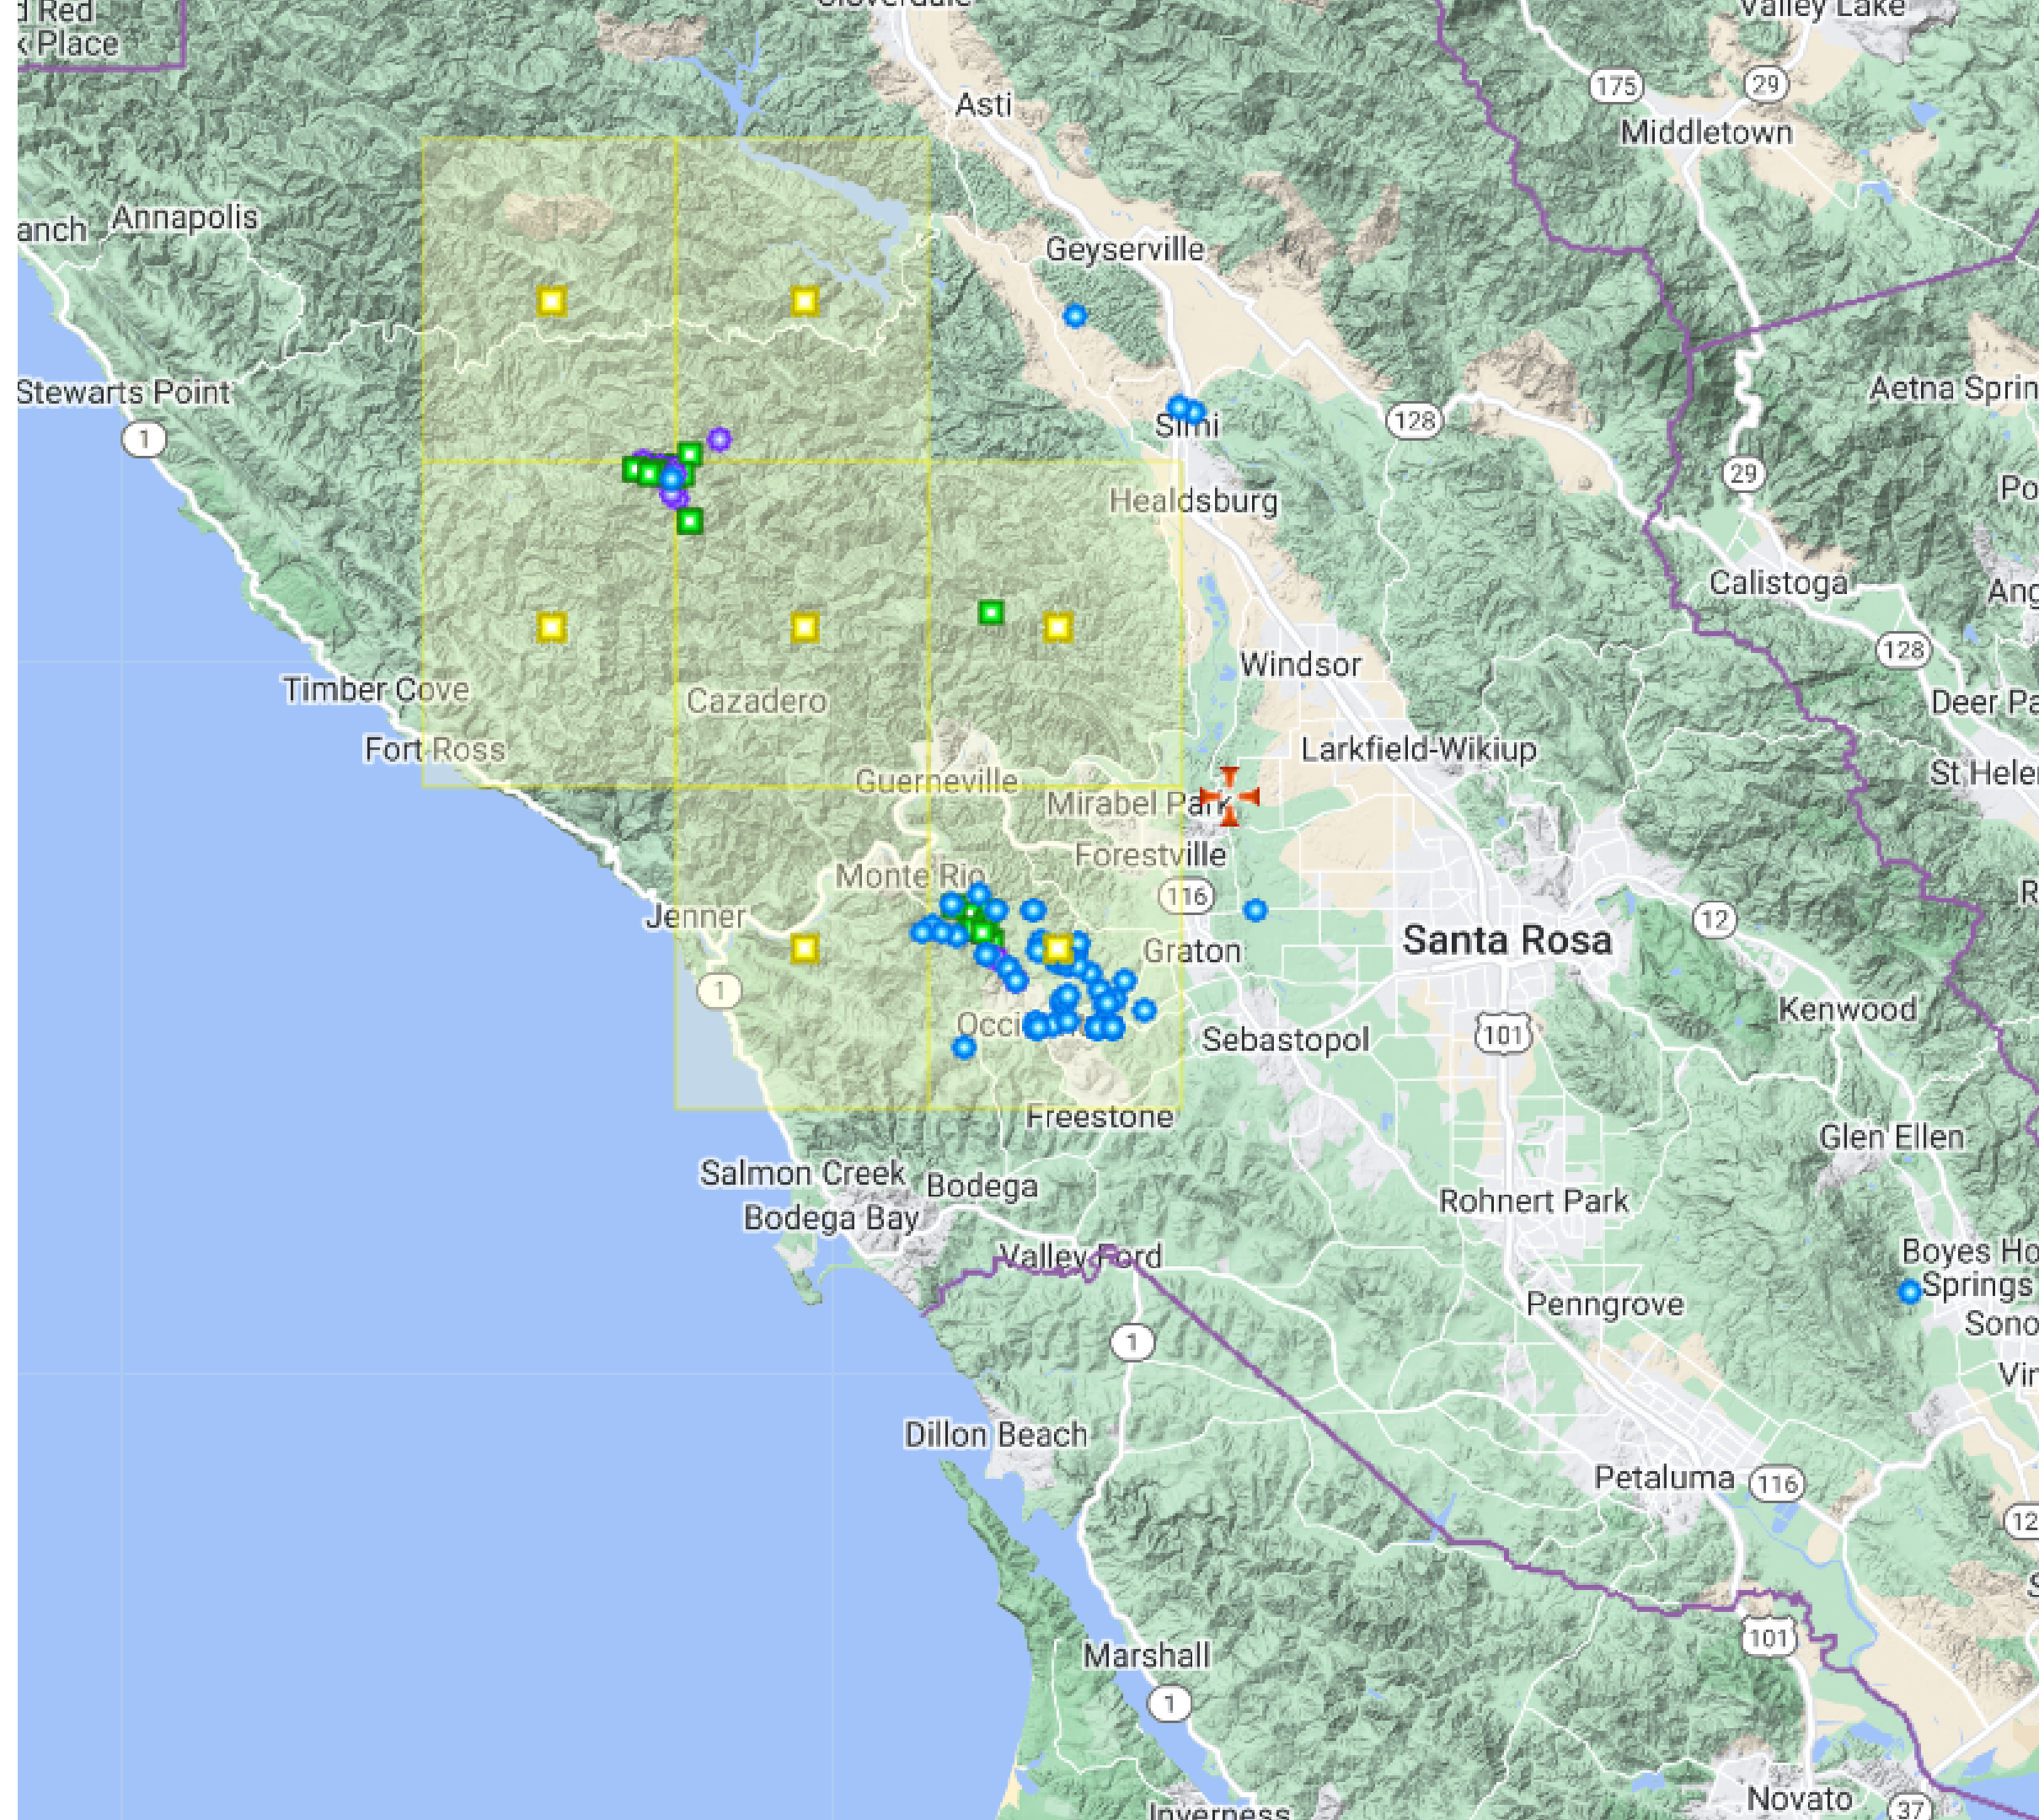

Arctostaphylos bakeri Eastw.  
Baker's manzanita

Arctostaphylos bakeri is a **shrub** that is **native** to California, and endemic (limited) to California.

Plant Range

Observation Search  
(131 records)

Category: angiosperm

PLANTS group: Dicot

Jepson eFlora section: eudicot

© 2017 Adam Chasey

© 2021 Mike Russler

© 2021 Mike Russler

Search About the Data

Arctostaphylos bakeri ssp. bakeri

Baker's Manzanita

Map

Satellite

[RECORD DETAIL](#) svy4102

Checklist

Date: **2014-01-01**

Source: **Milo Baker CNPS**

Observer(s): **Compiled from John Herrick, Jack & Betty Guggolz, Chris Kjeldsen, Sarah Gordon, Darlene Lamont, Ben Verduin, and Peter W ...**