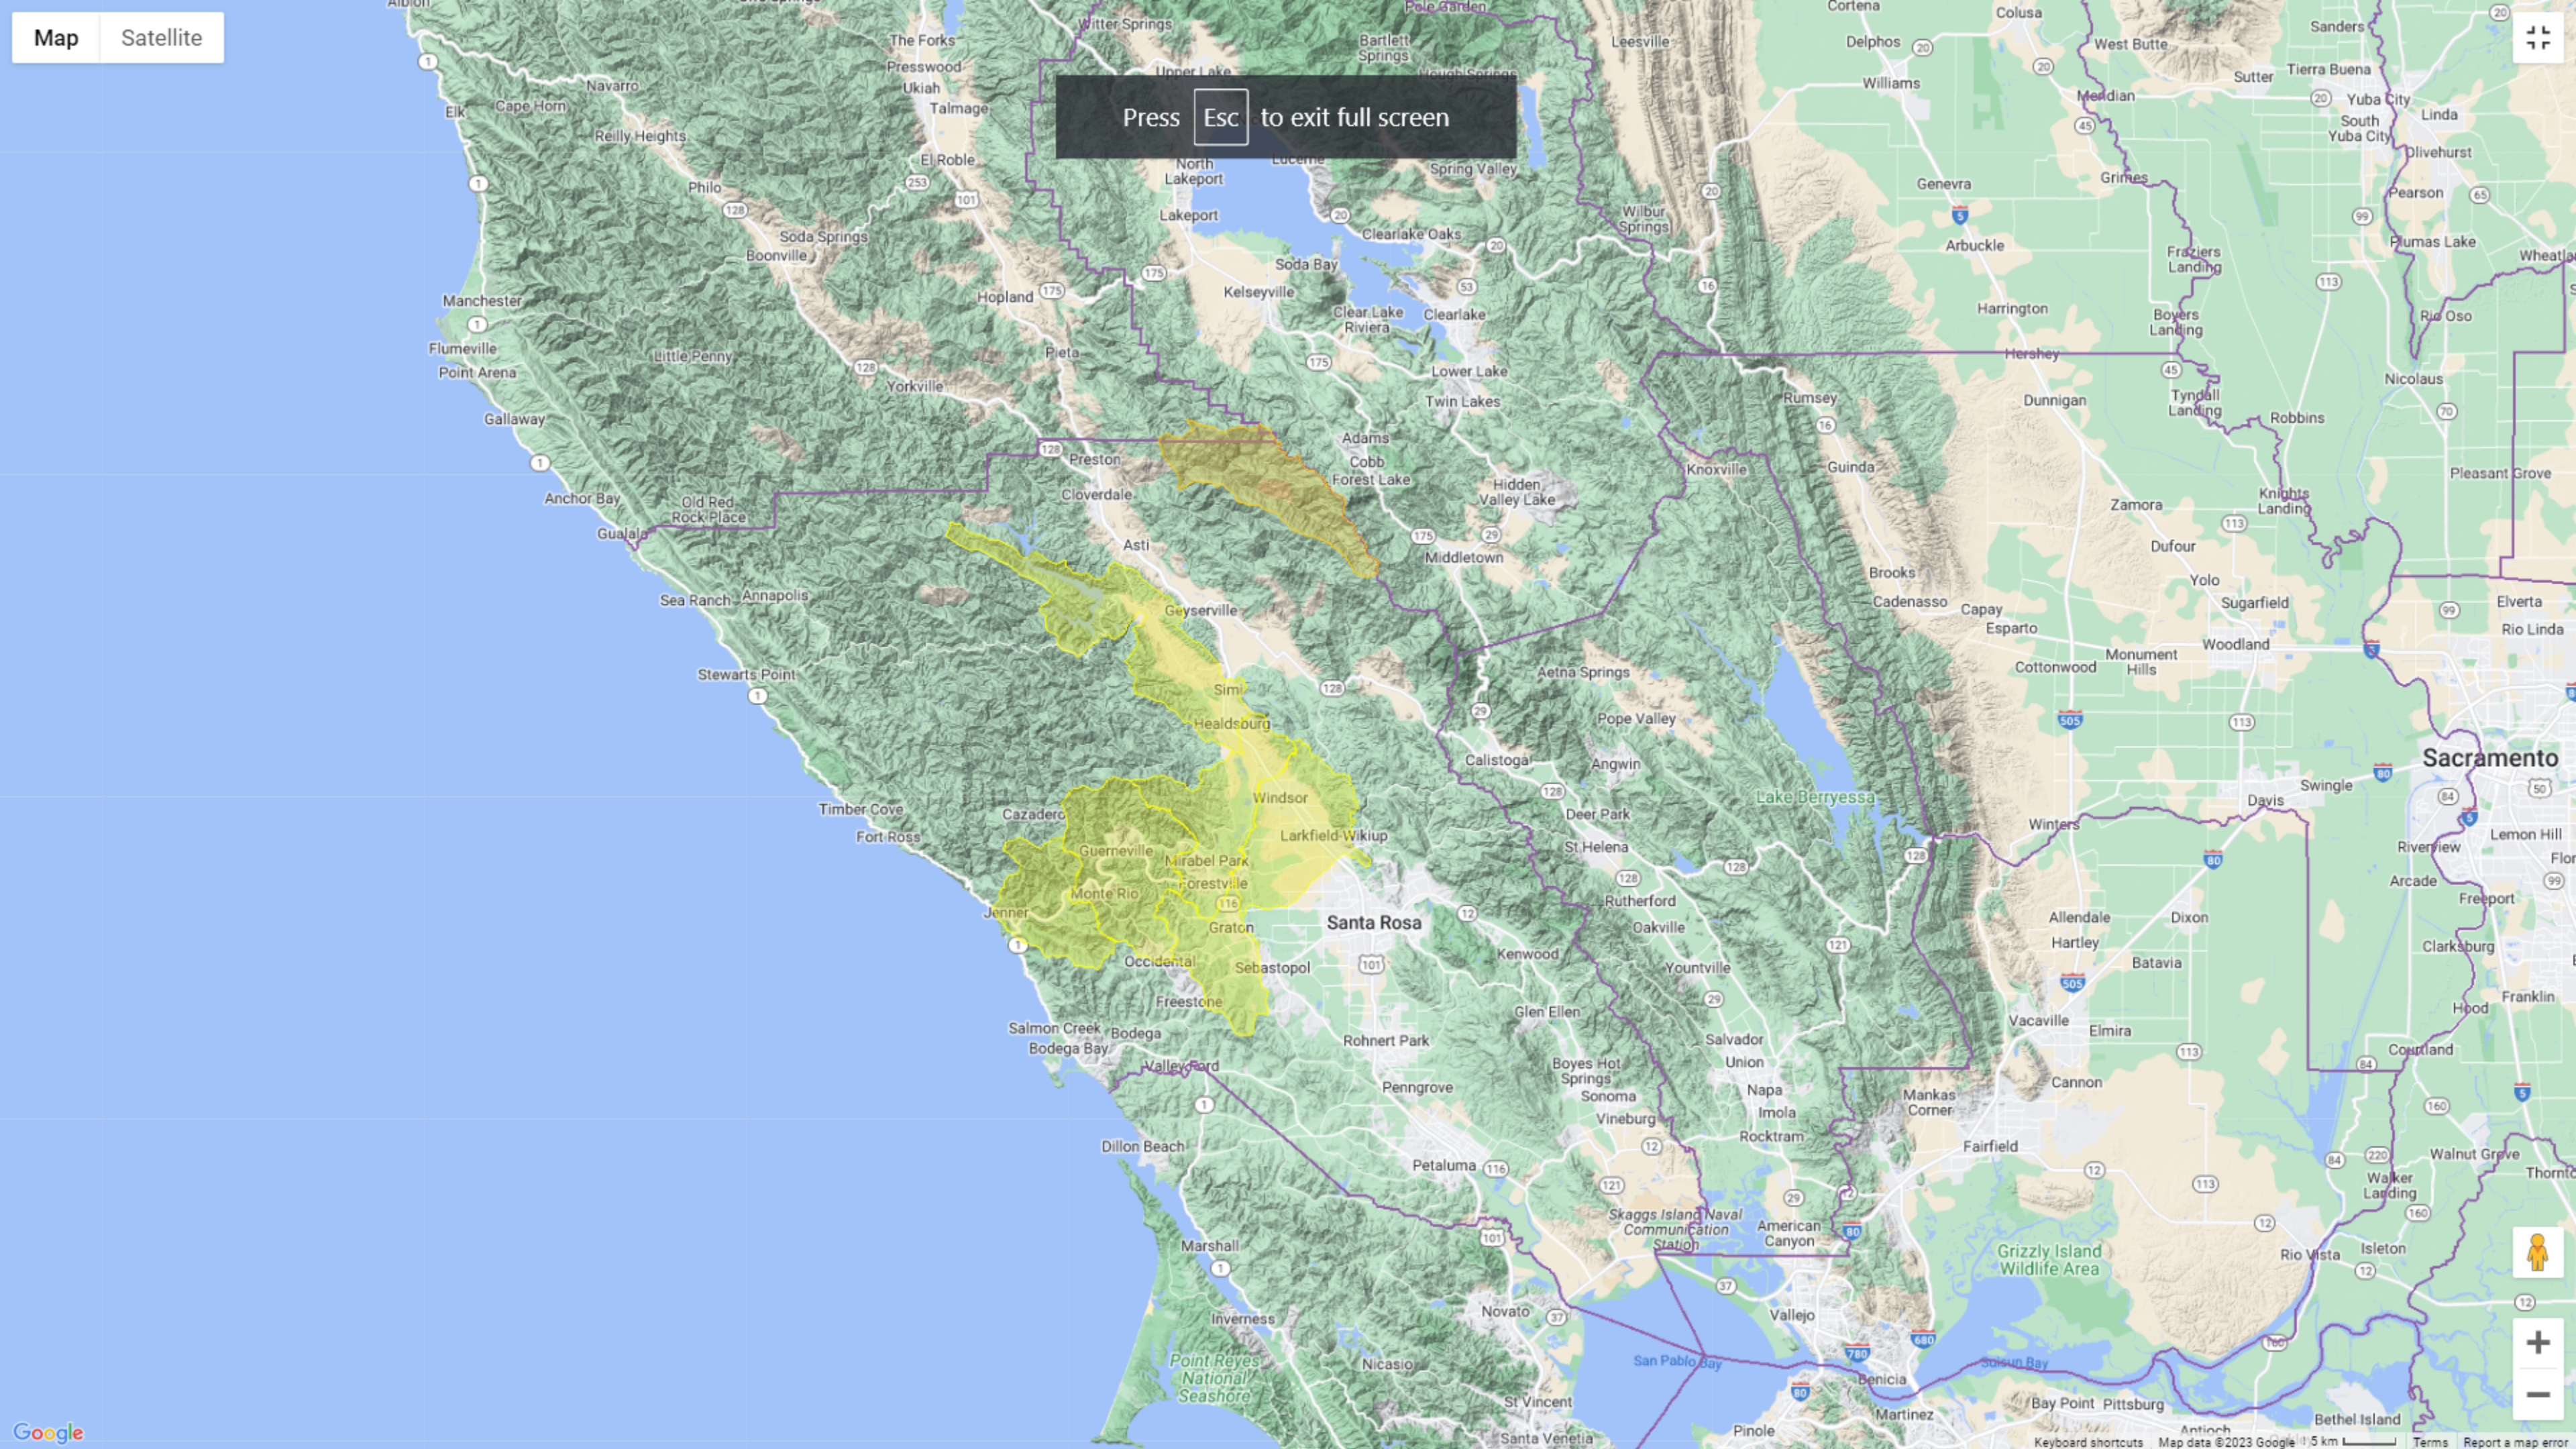

Press Esc to exit full screen