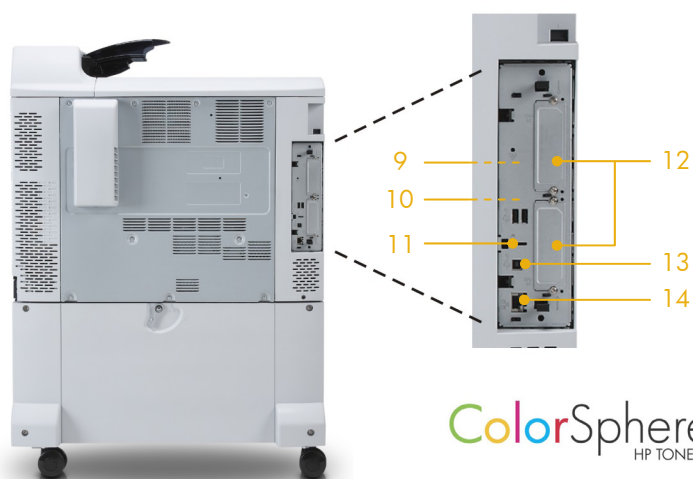

HP Color LaserJet CP6015 Printer series

1. 1 Four-line control panel
2. 2 500-sheet face-down output bin
3. 3 Duplex switchback tray
4. 4 Front-door access to the easy-to-install print cartridges
5. 5 100-sheet multipurpose tray 1
6. 6 Two-sided printing accessory offers fast, efficient duplex printing
7. 7 500-sheet input tray 2
8. 8 Three 500-sheet trays for a 2,100-sheet total input capacity
9. 9 HP high performance embedded hard disk for job storage
10. 10 A powerful 835 MHz processor and 512 MB memory
11. 11 Access port for Kensington lock
12. 12 Two EIO expansion slots for optional network cards, storage, or wireless networking
13. 13 Hi-Speed USB 2.0 port
14. 14 HP Jetdirect Gigabit Ethernet print server for easy network sharing

HP Color LaserJet CP6015xh Printer shown

ColorSphere
HP TONERS