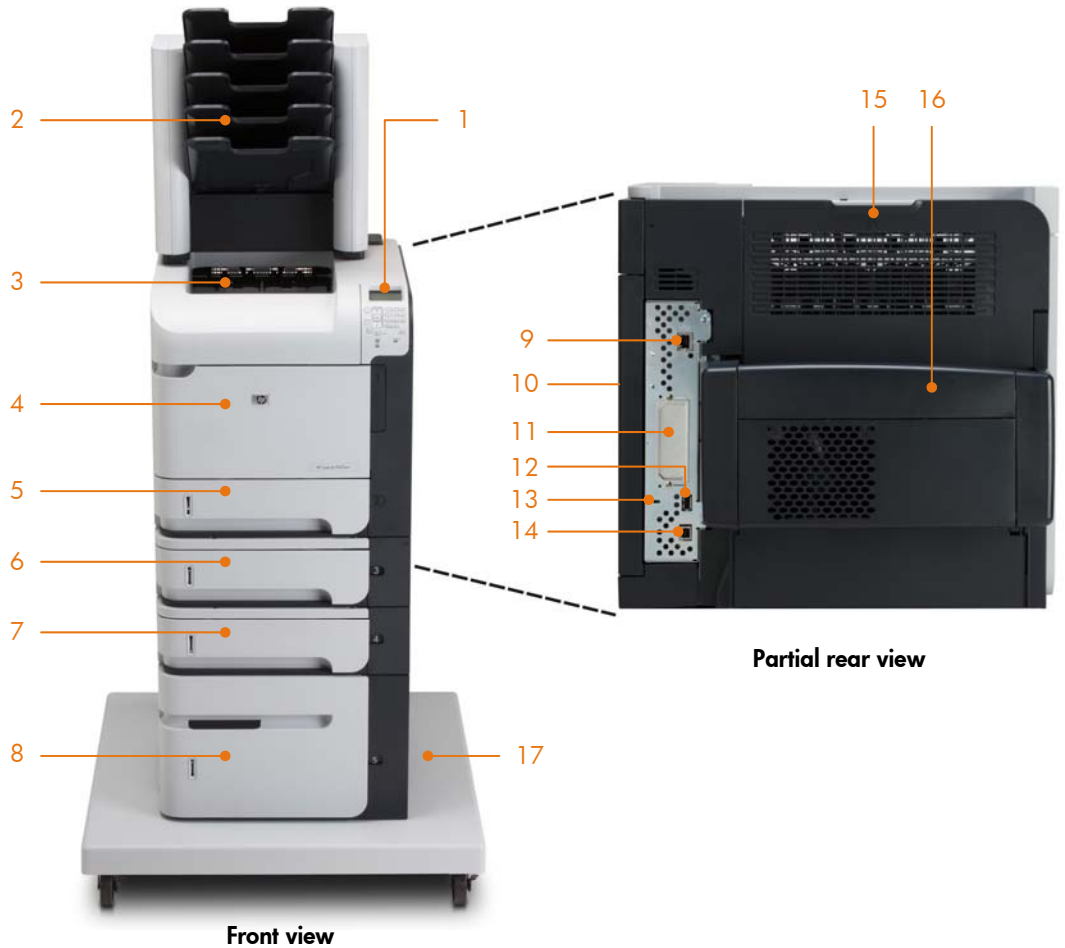

HP LaserJet P4510 Printer series

1. 1 Control panel simultaneously displays up to four lines of text and animated graphics and features a built-in 10-key pad
2. 2 500-sheet 5-bin mailbox with sorting capability
3. 3 500-sheet top output bin
4. 4 Adjustable 100-sheet multipurpose input tray 1 for special media
5. 5 500-sheet input tray 2
6. 6 500-sheet input tray 3
7. 7 Optional 500-sheet input tray 4
8. 8 Optional 1,500-sheet high capacity input tray
9. 9 HP Jetdirect Gigabit Ethernet embedded print server with IPSec
10. 10 A powerful 540 MHz processor and 128 MB of standard printing memory, expandable up to 640 MB
11. 11 EIO expansion slot supports an optional parallel card, hard disk, or Jetdirect print server
12. 12 One external and two internal Host USB 2.0-like ports for third-party connections
13. 13 Security lock slot
14. 14 Hi-Speed USB 2.0 port for direct connection to printer
15. 15 100-sheet rear output bin
16. 16 Duplexer for automatic two-sided printing
17. 17 Optional printer stand enables printer mobility

HP LaserJet P4515xm Printer shown with optional 500-sheet input tray 4, optional 1,500-sheet high capacity input tray, and optional printer stand