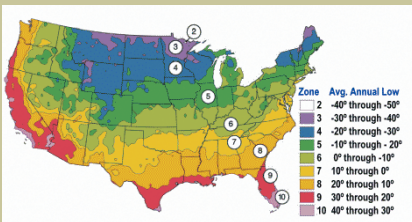

# Helen Borchers Flowering Peach

*Prunus persica 'Helen Borchers'*

Spectacular, large double pink flowers with darker pink centers. Holds blooms up to 3 weeks. Late blooming avoids many frosts and makes it widely adaptable and a good choice for frost prone areas. Does well also in mild winter areas such as Southern California.

One of the showiest of all flowering peaches. Prune after bloom each year.

Grows to a height of 20 feet and spread of 20 feet.

Cold Hardy to U.S.D.A.  
Zone 6.

Since 1944

From the nurseries of

**L.E. COOKE CO**