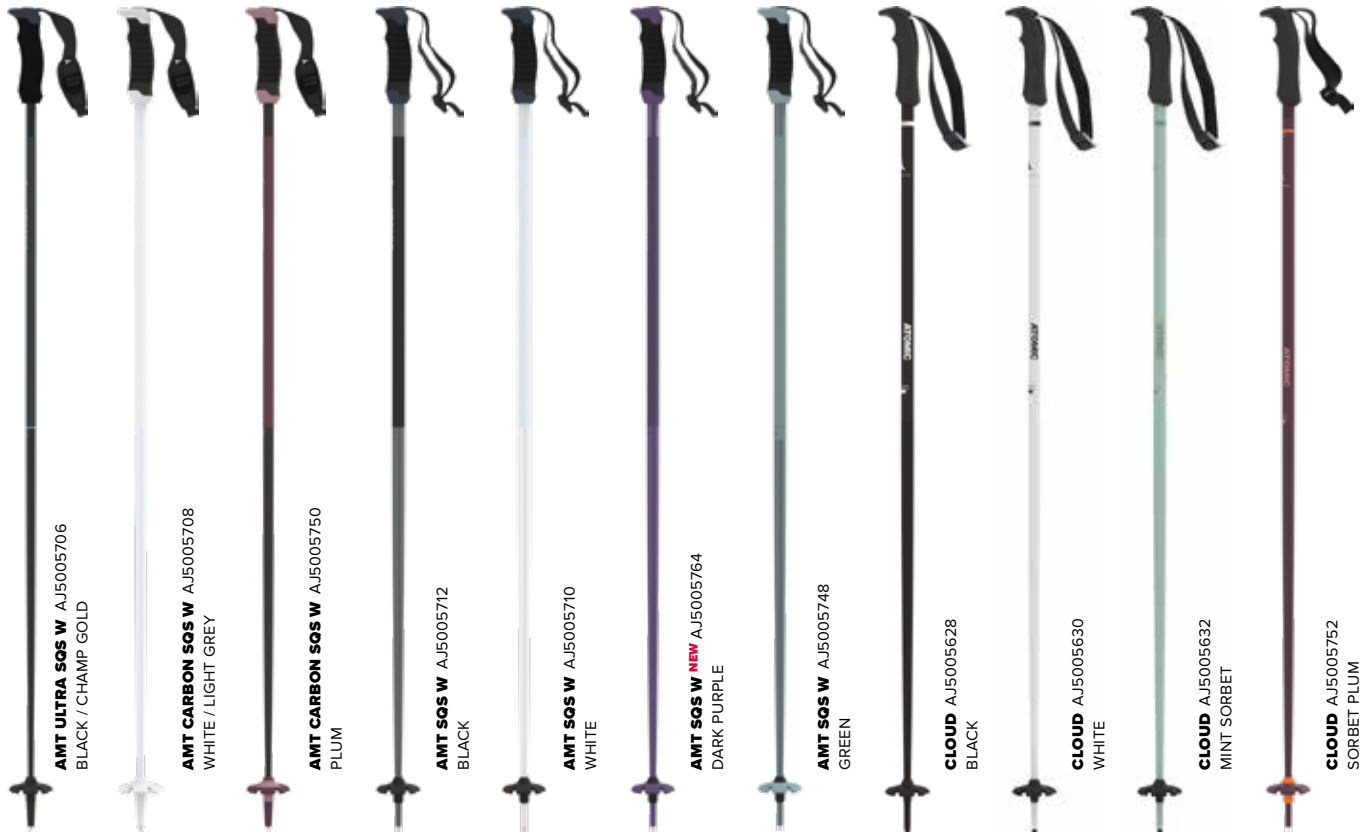

TECHNICAL SPECIFICATIONS

ALL MOUNTAIN

AMT WOMEN

CLOUD

PRODUCT	ART. NO.	COLOR	SIZES (cm)	SHAFT
AMT ULTRA SQS W	AJ5005706	Black / Champ Gold	105, 110, 115, 120, 125	6* Carbon Pole Technology
AMT CARBON SQS W	AJ5005708 AJ5005750	White / Light Grey Plum	105, 110, 115, 120, 125	4* Carbon Pole Technology
AMT SQS W	AJ5005712 AJ5005710 AJ5005764 AJ5005748	Black White Dark Purple Green	105, 110, 115, 120, 125	4* Aluminum Pole Technology
CLOUD	AJ5005628 AJ5005630 AJ5005632 AJ5005752	Black White Mint Sorbet Plum	105, 110, 115, 120, 125	3* Aluminum Pole Technology
BCT FREERIDE SQS	AJ5005646	All Black	110, 115, 120, 125, 130, 135	5* Aluminum Pole Technology
BACKLAND FR SQS	AJ5005726	Black	Adjustable Length 110-135cm	5* Aluminum Pole Technology
BACKLAND FR	AJ5005556	Black	Adjustable Length 110-135cm	5* Aluminum Pole Technology
PARK	AJ5005716	Black	90, 95, 100, 105, 110, 115, 120, 125	3* Aluminum Pole Technology
REDSTER JR SQS	AJ5005722	Red	70, 75, 80, 85, 90, 95, 100, 105, 110, 115, 120	5* Aluminum Pole Technology
REDSTER GS JR	AJ5005720	Red	90, 95, 100, 105, 110	4* Aluminum Pole Technology, Bent Shaft
REDSTER JR	AJ5005718	Red	70, 75, 80, 85, 90, 95, 100, 105	3* Aluminum Pole Technology