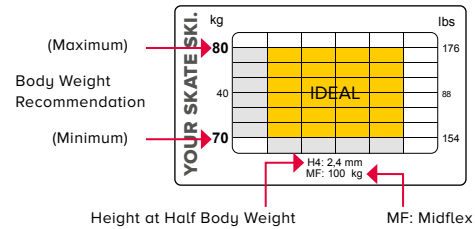

SKATE

The sticker shown below is for a ski which is recommended for skiers between 70 – 80 kg (154 – 176 lbs).