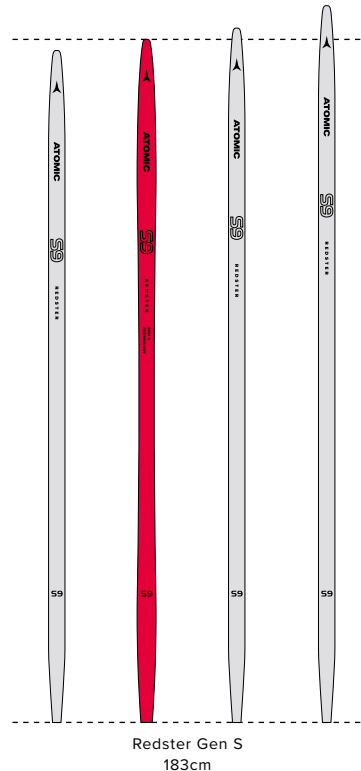

SPEEDSCALE

Speedscale is the unique Atomic ski geometry that means our skis can be shorter than usual. This boosts precision and makes them more agile and maneuverable than ever before.