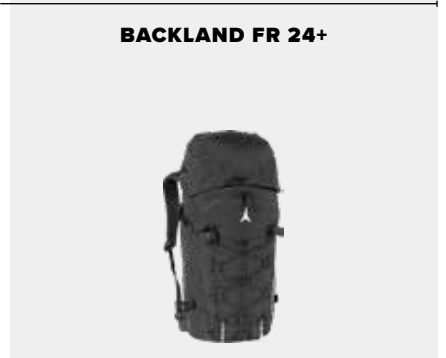

BACKLAND FR 32+