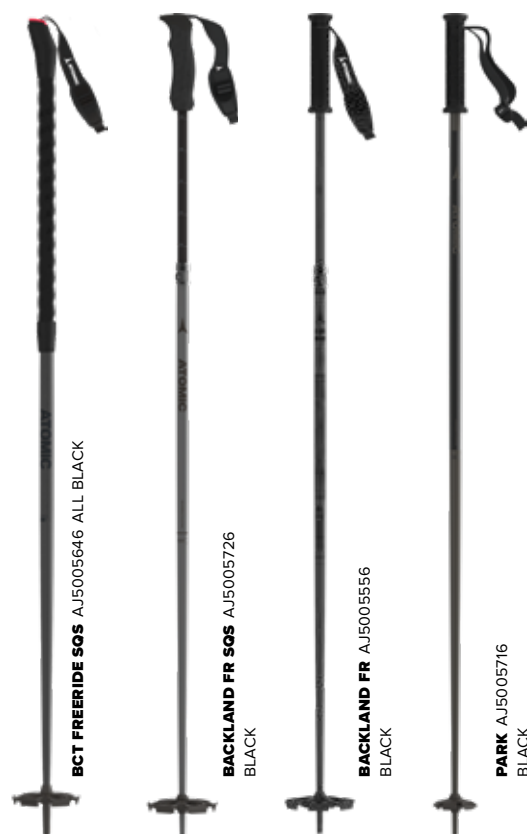

FREESKI

KIDS

FREESKI