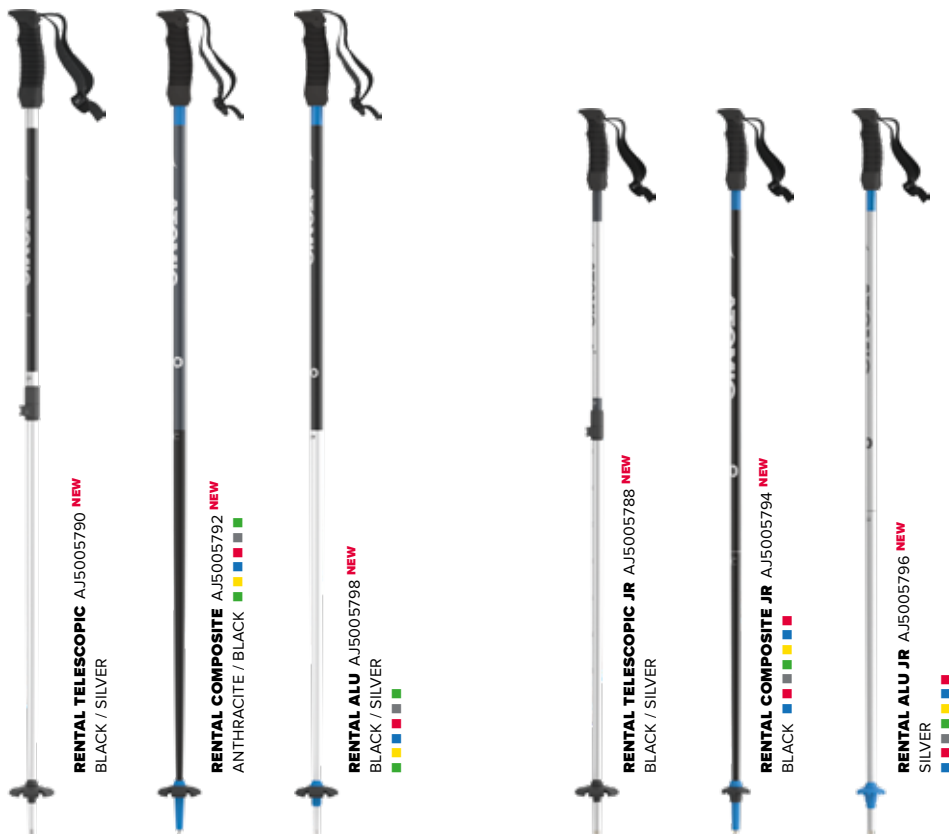

RENTAL

RENTAL JR

PRODUCT	ART. NO.	COLOR	SIZES (cm)	SHAFT	GRIP	STRAP	BASKET	TIP	FEATURES	WEIGHT	PRICES
RENTAL TELESCOPIC	AJ5005790	Black / Silver	Adjustable Length 110-135cm	5★ Aluminum Pole Technology	Ergonomic AMT Grip (1K)	Essential Strap	Piste Basket (60mm)	Steel Tip	Ergonomic M-Fit, Color Coded	265g	
RENTAL COMPOSITE	AJ5005792	Anthracite / Black	■110, ■115, ■120, ■125, ■130, ■135	4★ Carbon Pole Technology	Ergonomic AMT Grip (1K)	Essential Strap	Piste Basket (60mm)	Carbide Tip	Ergonomic M-Fit, Color Coded	220g / 125cm	
RENTAL ALU	AJ5005798	Black / Silver	■110, ■115, ■120, ■125, ■130, ■135	5★ Aluminum Pole Technology	Ergonomic AMT Grip (1K)	Essential Strap	Piste Basket (60mm)	Steel Tip	Ergonomic M-Fit, Color Coded	240g / 125cm	
RENTAL TELESCOPIC JR	AJ5005788	Black / Silver	Adjustable Length 75-105cm	4★ Aluminum Pole Technology	Ergonomic JR Grip (1K)	Essential Strap	Standard Basket (50mm)	Steel Tip	Color Coded	225g	
RENTAL COMPOSITE JR	AJ5005794	Black	■70, ■75, ■80, ■85, ■90, ■95, ■100, ■105	4★ Carbon Pole Technology	Ergonomic JR Grip (1K)	Essential Strap	Standard Basket (50mm)	Carbide Tip	Color Coded	145g / 90cm	
RENTAL ALU JR	AJ5005796	Silver	■70, ■75, ■80, ■85, ■90, ■95, ■100, ■105	5★ Aluminum Pole Technology	Ergonomic Standard Grip	Essential Strap	Standard Basket (50mm)	Steel Tip	Ergonomic S-Fit, Color Coded	180g / 90cm	