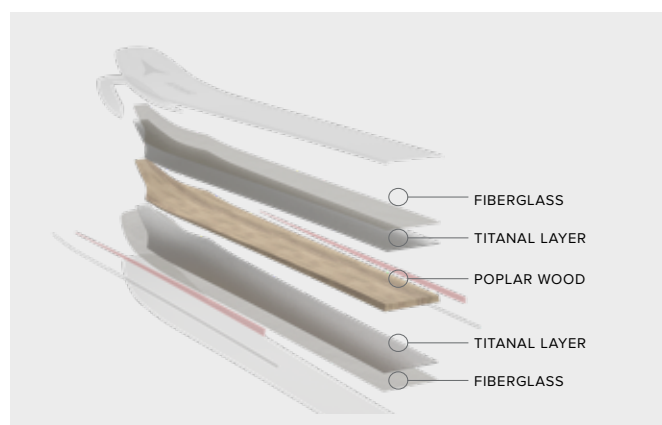

Rivaled only by their peerless aesthetics.

STAINLESS-STEEL TOP

The Stainless-Steel Top lends not only an exclusive, inimitable aesthetic to the Volant line, but also creates a balance of rigidity and stabilization for a smooth skiing experience.

DOUBLE STEEL POWERED

Two layers of steel in the construction allow for extraordinary performance characteristics, while saving weight.

METAL VAPOR COATING

A premium metal vapor layer for exceptional appearance and durability.

ALL-MOUNTAIN

VERSATILE ALL-MOUNTAIN PERFORMANCE

OMATIC CORE

With a versatile all-mountain mindset, OMatic Construction creates a core that produces the ultimate balance of stiffness and flex throughout the length of the ski. Constructed with only essential materials; precision milled poplar wood, lightweight fiberglass and Titanal or carbon layers, OMatic delivers effortless performance, balance and stability from tip to tail.

FREESKI

ULTIMATE FLOATATION IN FREESKI TERRAIN

HRZN TECH TIP & TAIL

Features a fully beveled tip and tail that delivers 10% more surface area, without adding any width or weight to the ski, for awesome flotation in deep snow, less tip deflection and better tracking through chop. HRZN Tech Tip & Tail also creates a more relaxed tip and tail for more playful, progressive performance – making it the ultimate design for freeride and freestyle skiers