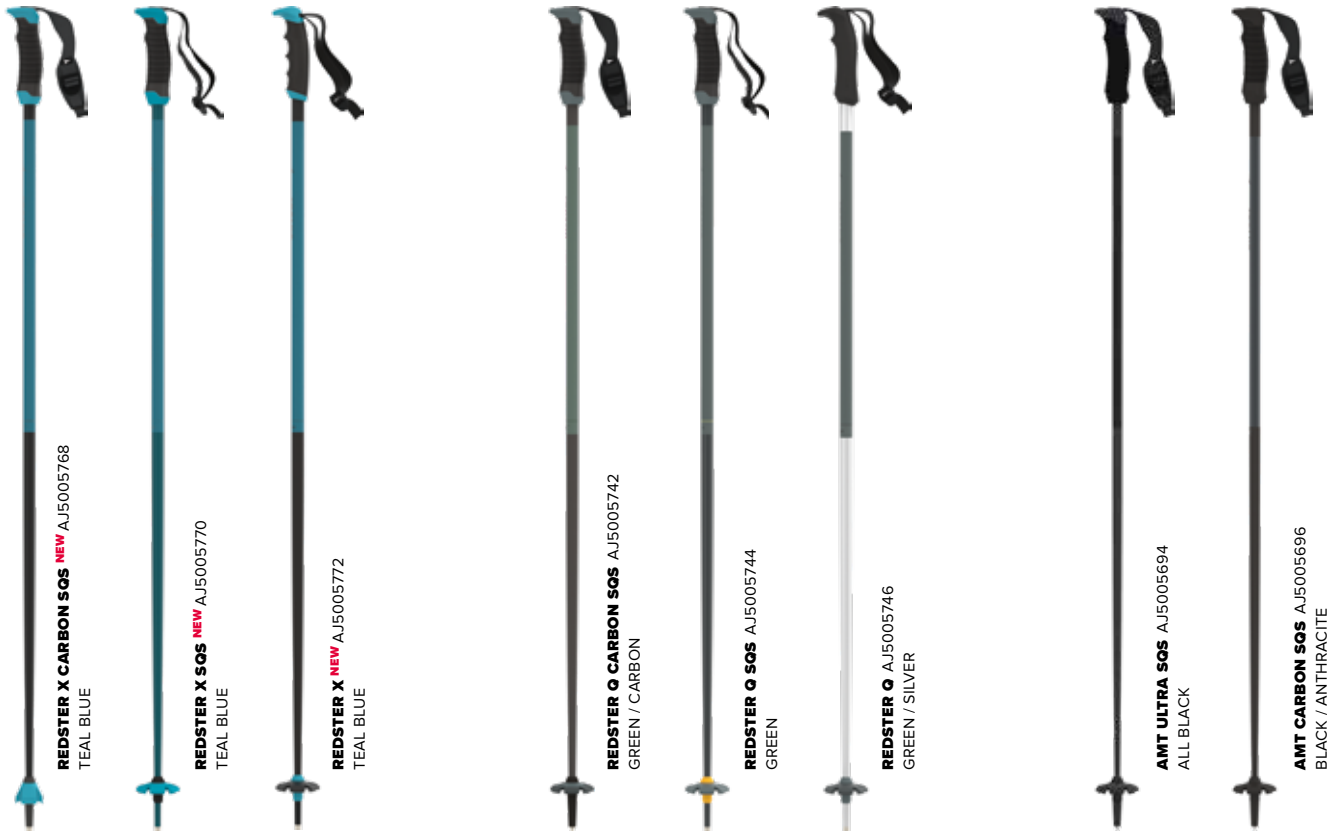

TECHNICAL SPECIFICATIONS

PISTE

ALL MOUNTAIN

REDSTER X

REDSTER Q

AMT

PRODUCT	ART. NO.	COLOR	SIZES (cm)	SHAFT
REDSTER X CARBON SQS	AJ5005768	Teal Blue	110, 115, 120, 125, 130, 135	4* Carbon Pole Technology
REDSTER X SQS	AJ5005770	Teal Blue	110, 115, 120, 125, 130, 135	4* Aluminum Pole Technology
REDSTER X	AJ5005772	Teal Blue	110, 115, 120, 125, 130, 135	4* Aluminum Pole Technology
REDSTER Q CARBON SQS	AJ5005742	Green / Carbon	110, 115, 120, 125, 130, 135	4* Carbon Pole Technology
REDSTER Q SQS	AJ5005744	Green	110, 115, 120, 125, 130, 135	4* Aluminum Pole Technology
REDSTER Q	AJ5005746	Green / Silver	110, 115, 120, 125, 130, 135	4* Aluminum Pole Technology
AMT ULTRA SQS	AJ5005694	All Black	110, 115, 120, 125, 130, 135	6* Carbon Pole Technology
AMT CARBON SQS	AJ5005696	Black / Anthrazit	110, 115, 120, 125, 130, 135	4* Carbon Pole Technology
AMT SQS	AJ5005700 AJ5005766 AJ5005740	Black Light Grey / Grey Saffron	110, 115, 120, 125, 130, 135	4* Aluminum Pole Technology
AMT CARBON	AJ5005774 AJ5005776 AJ5005778	Black White Red	110, 115, 120, 125, 130, 135	4* Carbon Pole Technology
AMT	AJ5005622 AJ5005624 AJ5005626	Black Silver Red	110, 115, 120, 125, 130, 135	3* Aluminum Pole Technology