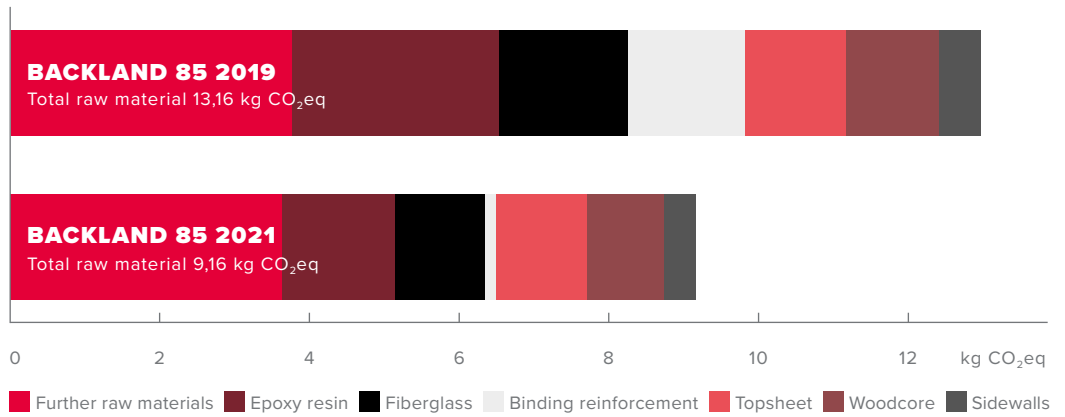

GLOBAL WARMING POTENTIAL RAW MATERIALS

LOWER IMPACT, BY DESIGN

This year, the new Backland ski is made of a locally sourced poplar woodcore and significantly less fiberglass, resin and metal. The result? An average reduction of 30% in CO₂ emissions. The new, lower-impact design is featured in Backland skis between 85–95mm, and this is just the start.

From now on, we are committed to conducting LCAs on every product we redesign so that every new construction provides us an opportunity not only to improve performance but to reduce impact, too.

TOPSHEET WITH MORE RECYCLED MATERIAL

LOCALLY SOURCED POPLAR WOOD

HARD WOOD BINDING REINFORCEMENT

NEW WASTE-REDUCING SIDEWALLS

LESS FIBERGLASS & RESIN