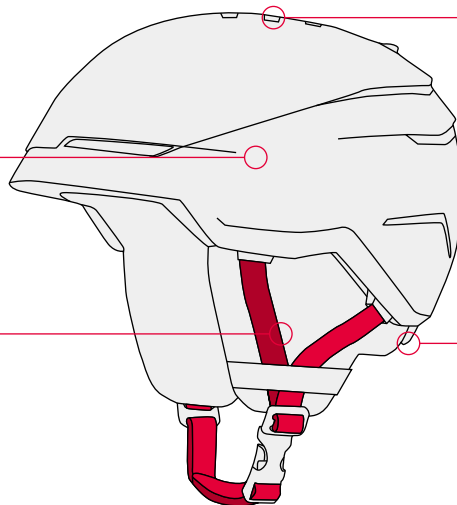

BOOT

BARCODE HOLDERS

Dedicated barcode panels on the boot help the barcode stickers stay put throughout the season.

SIZE AND SOLE LENGTH

Big numbers make it easy to find the right size.

POLYURETHANE SHELLS

Our durable, highly scratch-resistant shells make radiant colors and transparent designs possible.

DURABLE SURFACE TEXTURE

A strong finish that improves durability and long-term aesthetics – featured on all Hawx boots.

EXCHANGEABLE SOLES

Our rental boots offer exchangeable soles. They can be set up with GripWalk or 5355 Alpine soles.

43
44

COMFORTABLE, LONG-LASTING LINERS

Soft and warm liners retain their high-grade appearance and remain extremely comfortable for years.

TOOLLESS ADJUSTABLE BUCKLES

We use buckles featuring adjustable tooth plates that can be easily shifted to fit different leg shapes.

HAWX MAGNA R ERA: COLOR-CODED SIZING

This boot is color-coded, which makes selecting the correct size quick and easy. Get skiers out of the shop and onto the snow quickly!

- Sizes: 22/23, Sole Length: 275mm
- Sizes: 24/25, Sole Length: 295mm
- Sizes: 26/27, Sole Length: 315mm
- Sizes: 28/29, Sole Length: 335mm
- Sizes: 30/31, Sole Length: 355mm

HELMET

3M™ X-STATIC LINING

This high-performance lining provides unparalleled anti-microbial and anti-odor properties – ideal for rental.

LIVE FIT

Live Fit pads surround the head 360° and instantly mold to different head shapes for an individual fit. They also dampen low-level impacts.

COLOR-CODED SIZING

All Atomic rental helmets are color-coded, which makes selecting the correct size quick and easy. Get skiers out of the shop and onto the snow quickly!

- XS
- S
- M
- L
- XL

ACTIVE AIRCON VENTING