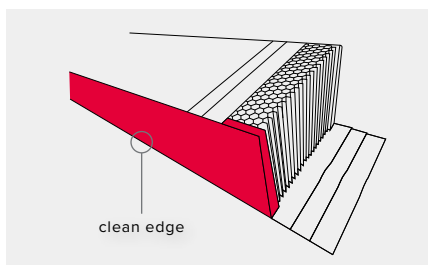

RACEWALL

Racewall is a new sidewall construction used on our top skating skis. It generates an even closer connection between ski edge and snow, meaning more power transmission, more stability and faster skiing.