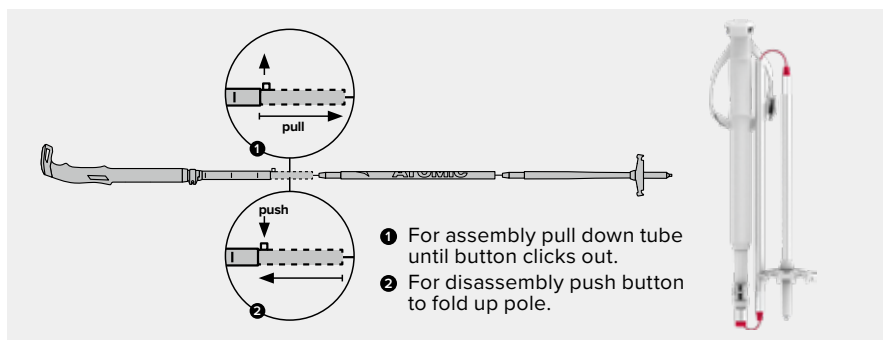

FOLDABLE POLE TECHNOLOGY

Our foldable poles are constructed just like a probe, from 5 pieces connected through a string inside. A push-button release mechanism allows the pole to be folded up to a length of just 40 cm.