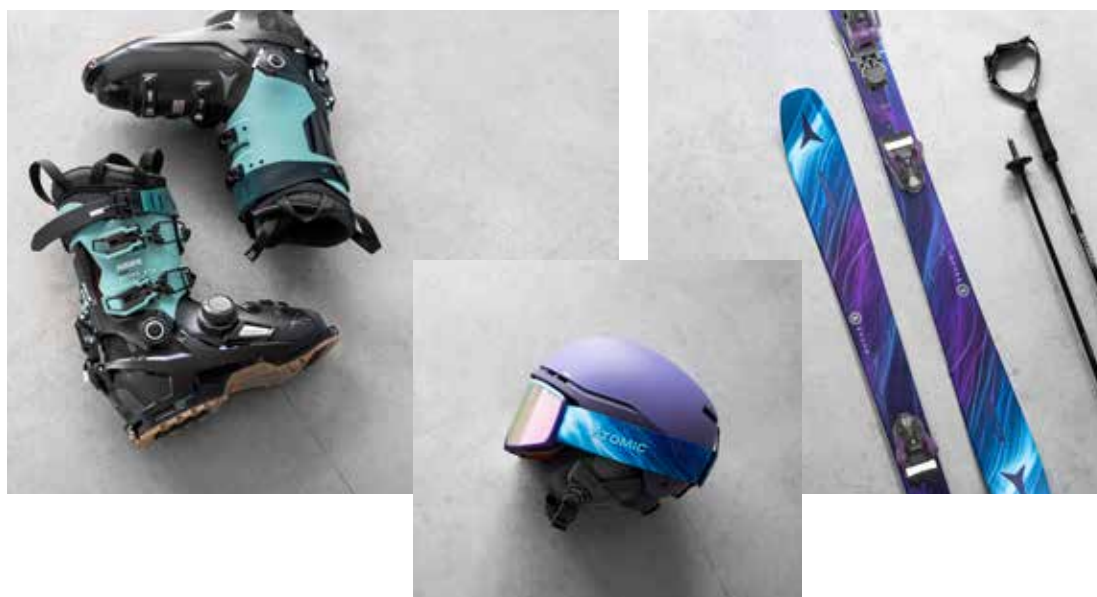

Featuring construction technology used by the world's top racers and professional freeride skiers, Maverick blends both ends of the spectrum to create a ski that is both pure groomer performance and playful in the powder.

Goggle Four Pro HD

MAVEN

MAVERICK

Exact & Relaxed

Strong and smooth, Maverick utilizes OMatic Construction to create a core that produces the ultimate balance of stiffness and flex throughout the length of the ski.