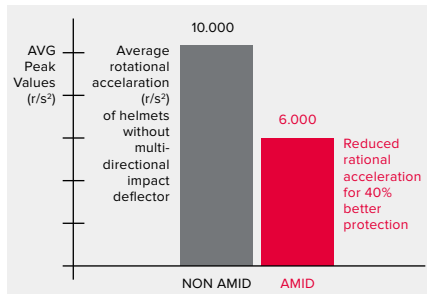

AMID

AMID stands for Atomic Multi-directional Impact Deflector and is our own development. It's a revolutionary dual-density foam system which is fixed to the helmet's core and free to move in all directions. This means better protection against impacts from all directions – as the foam cushions energy right at impact, then continues to deflect energy away from the head through its movement. By absorbing energy through the whole impact, it provides a new level of protection, whether the impact is high speed or low speed, direct or angled.