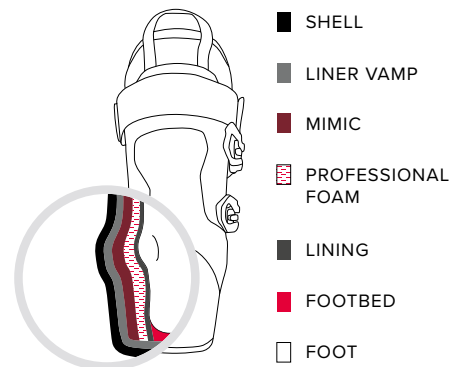

3. MIMIC: NEXT-TO-SHELL FIT; PROFESSIONAL FOAM: NEXT-TO-FOOT FIT