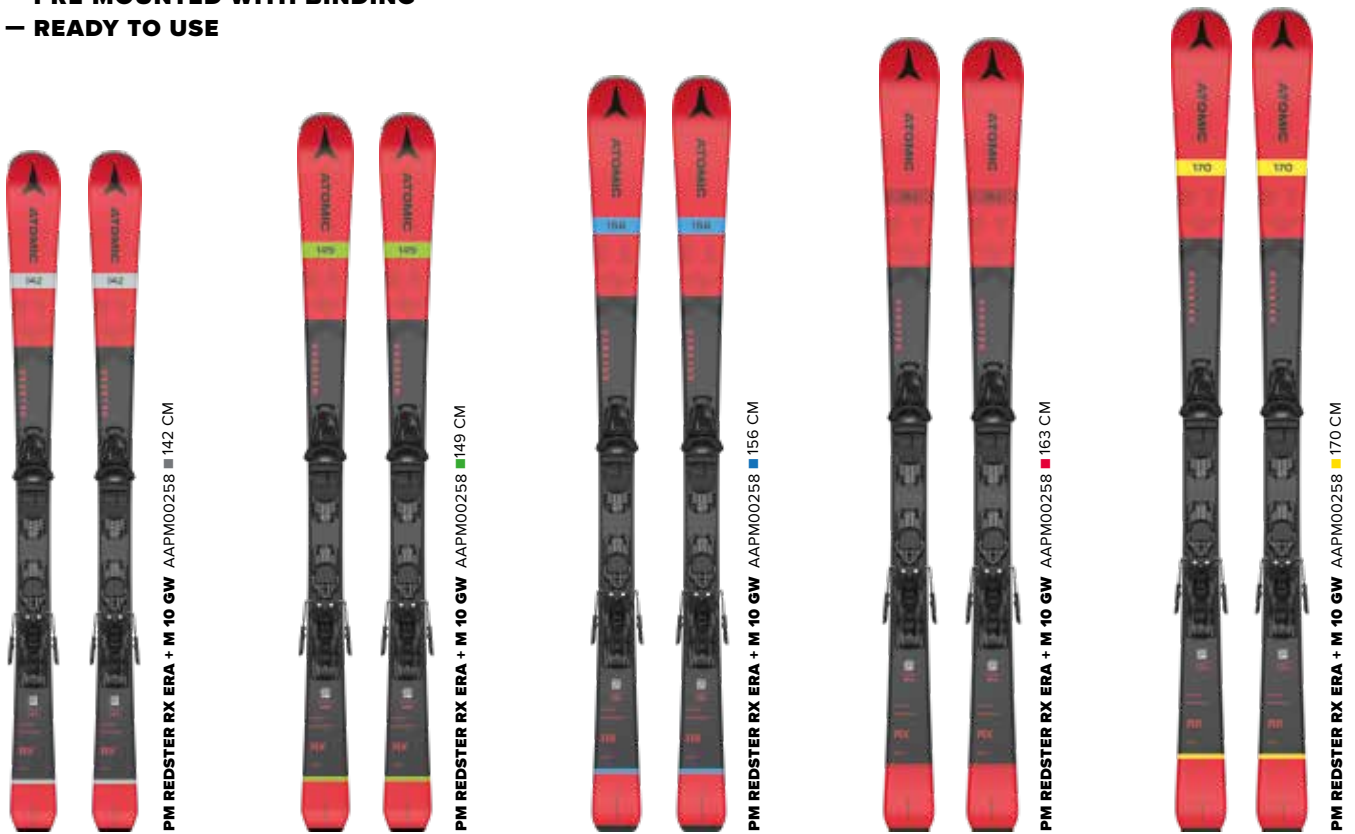

TECHNICAL SPECIFICATIONS

- COLOR-CODED
- PRE-MOUNTED WITH BINDING
- READY TO USE

PRODUCT	ART. NO.	BINDINGS/ SKINS	LENGTH (cm)	RADIUS (m)	SIDE CUT TIP (mm)	SIDE CUT WAIST (mm)	SIDE CUT TAIL (mm)	ROCKER	FEATURES	WEIGHT	PRICES
PM REDSTER RX ERA + M 10 GW	AAPM00258	M 10 GW	142 ■	13.8	94	71	104.4	Piste Rocker 10/90/0	Bend-X Technology, Dura Cap Sidewall, Densolite Core, Structured Topsheet, Steel Powered, Tip Protector Side Edge Angle: 87°, Base Edge Angle: 1.3°	2742g / 167cm*	
			149 ■	14.3	96	71	106.5				
			156 ■	14.9	98	71	108.5				
			163 ■	15.5	100	71	110.5				
			170 ■	16	102	71	112.5				
PM REDSTER J2 + C 5	AAPM00260 (70-90)	C 5	70 ■	6	84	63	69.5	Race Rocker 5/95/0	Bend-X Technology, Dura Cap, Densolite Core, Structured Topsheet, Side Edge Angle: 87°, Base Edge Angle: 1.3°	1334g / 110cm*	
			80 ■	6.6	88.5	64	73.5				
			90 ■	7.2	93.5	65	77.5				
			100 ■	7	101	66	82.5				
			110 ■	8	105	67	86				
			120 ■	9	108	68	89				
AAPM00264 (130-150)	130 ■	10.5	109	68	90						
	140 ■	12	109.5	68	90.5						
	150 ■	13.5	110	68	91						

* weight with plate and binding