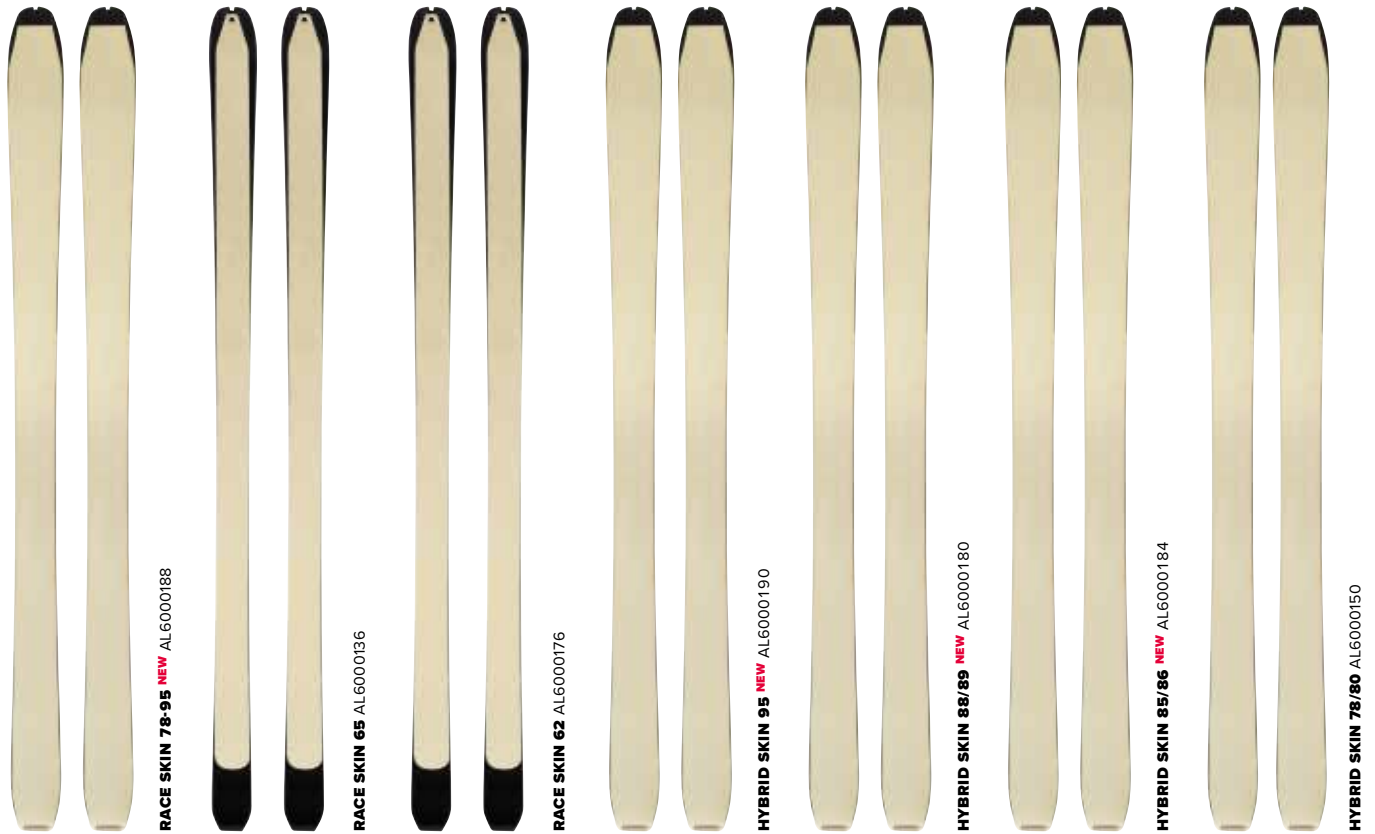

TECHNICAL SPECIFICATIONS

RACE SKINS

HYBRID SKINS

100% MOHAIR

PRODUCT	ART. NO.	LENGTH (cm)	FEATURES	WEIGHT per skin	PRICES
RACE SKIN 78-95	AL6000188	185	MultiFit Cut, 100% Race Mohair, Hotmelt Glue, Race Tipclip, Riveted Tailclip	580g / 185cm	
RACE SKIN 65	AL6000136	161	StraightFit Cut, 100% Race Mohair, Hotmelt Glue, Race Tipclip	280g / 161cm	
RACE SKIN 62	AL6000176	161	StraightFit Cut, 100% Race Mohair, Hotmelt Glue, Race Tipclip	280g / 161cm	
HYBRID SKIN 95	AL6000190	185	PreFit Cut, 100% Mohair, Hybrid Glue 2.0, Race Tipclip, Riveted Tailclip	570g / 185cm	
HYBRID SKIN 88/89	AL6000180	162 183	PreFit Cut, 100% Mohair, Hybrid Glue 2.0, Race Tipclip, Riveted Tailclip	560g / 162cm	
HYBRID SKIN 85/86	AL6000184	165 179	PreFit Cut, 100% Mohair, Hybrid Glue 2.0, Race Tipclip, Riveted Tailclip	550g / 165cm	
HYBRID SKIN 78/80	AL6000150	163 177	PreFit Cut, 100% Mohair, Hybrid Glue 2.0, Race Tipclip, Riveted Tailclip	440g / 163cm	
HYBRID CLEANING WIPE	AL6000160	The Atomic Hybrid cleaning wipe helps to clean off dirt, dust and wax and gives new life to the glue on our Hybrid Skins.			