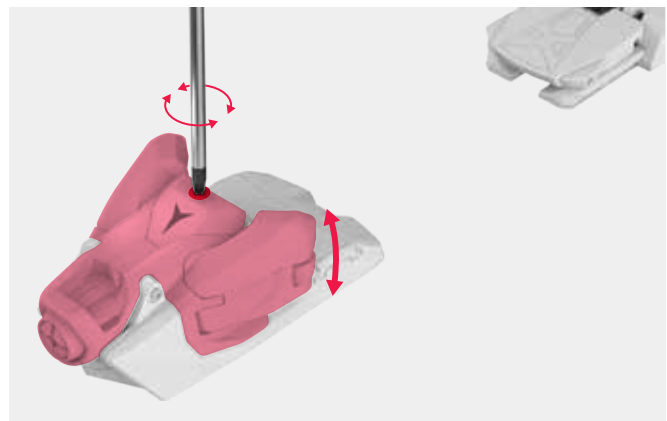

LDN TOE

Low. Direct. Neutral. These are the design characteristics of the revolutionary new LDN toe piece. A lower center of gravity places the binding closer to the ski for better next-to-snow feel and the wide base delivers more direct response and reaction throughout the turn. The flatter, neutral stance puts the skier in a more balanced position by preserving the natural flex and arc of the ski.

LOCKING BRAKES

A smart click and lock brake system conveniently fastens skis together for easy shoulder carry.

LOW PROFILE CHASSIS

A low stand height improves your feel for the terrain and enhances power transmission to the ski.

AUTOMATIC TOE ADAPTION

Toe adapts automatically to alpine normed boots for constant release values, even on worn out boots.

MANUAL TOE HEIGHT ADJUSTMENT

Adjustable toe height to let you switch between different boot norms.