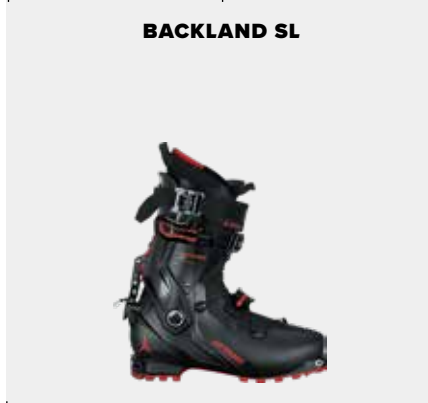

APPLICATION TOURING BOOTS

FAST AND LIGHT

ALL-ROUND

FREERIDE

BACKLAND ULTIMATE

BACKLAND SL

HAWX XTD

BACKLAND UL