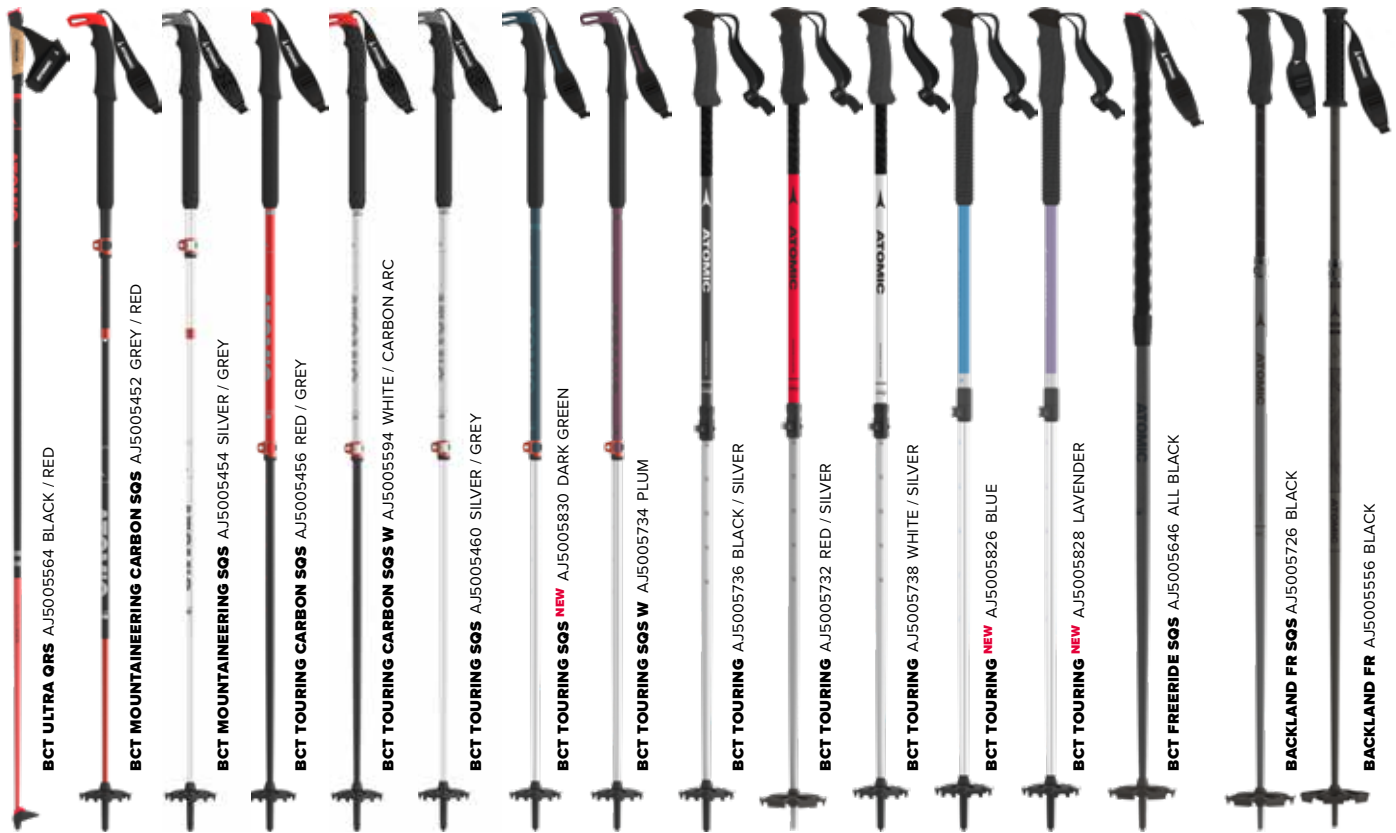

TECHNICAL SPECIFICATIONS

TOURING

FREESKI

BCT

FREESKI

PRODUCT	ART. NO.	COLOR	SIZES (cm)	SHAFT
BCT ULTRA QRS	AJ5005564	Black / Red	115, 120, 125, 130, 135, 140, 145, 150	6* Carbon Pole Technology
BCT MOUNTAINEERING CARBON SQS	AJ5005452	Grey / Red	Adjustable Length 115-135cm	Hybrid Pole Technology, Foldable Pole Technology
BCT MOUNTAINEERING SQS	AJ5005454	Silver / Grey	Adjustable Length 115-135cm	5* Aluminum Pole Technology, Foldable Pole Technology
BCT TOURING CARBON SQS	AJ5005456	Red / Grey	Adjustable Length 95-145cm	Hybrid Pole Technology
BCT TOURING CARBON SQS W	AJ5005594	White / Carbon Arc	Adjustable Length (Telescope with Power Lock) 80-130cm	Hybrid Pole Technology
BCT TOURING SQS	AJ5005460 AJ5005830	Silver / Grey Dark Green	Adjustable Length 95-145cm	5* Aluminum Pole Technology
BCT TOURING SQS W	AJ5005734	Plum	Adjustable Length 80-130cm	5* Aluminum Pole Technology
BCT TOURING	AJ5005736 AJ5005732 AJ5005738 AJ5005826 AJ5005828	Black / Silver Red / Silver White / Silver Blue Lavender	Adjustable Length 110-135cm	4* Aluminum Pole Technology
BCT FREERIDE SQS	AJ5005646	All Black	110, 115, 120, 125, 130, 135	5* Aluminum Pole Technology
BACKLAND FR SQS	AJ5005726	Black	Adjustable Length 110-135cm	5* Aluminum Pole Technology
BACKLAND FR	AJ5005556	Black	Adjustable Length 110-135cm	5* Aluminum Pole Technology