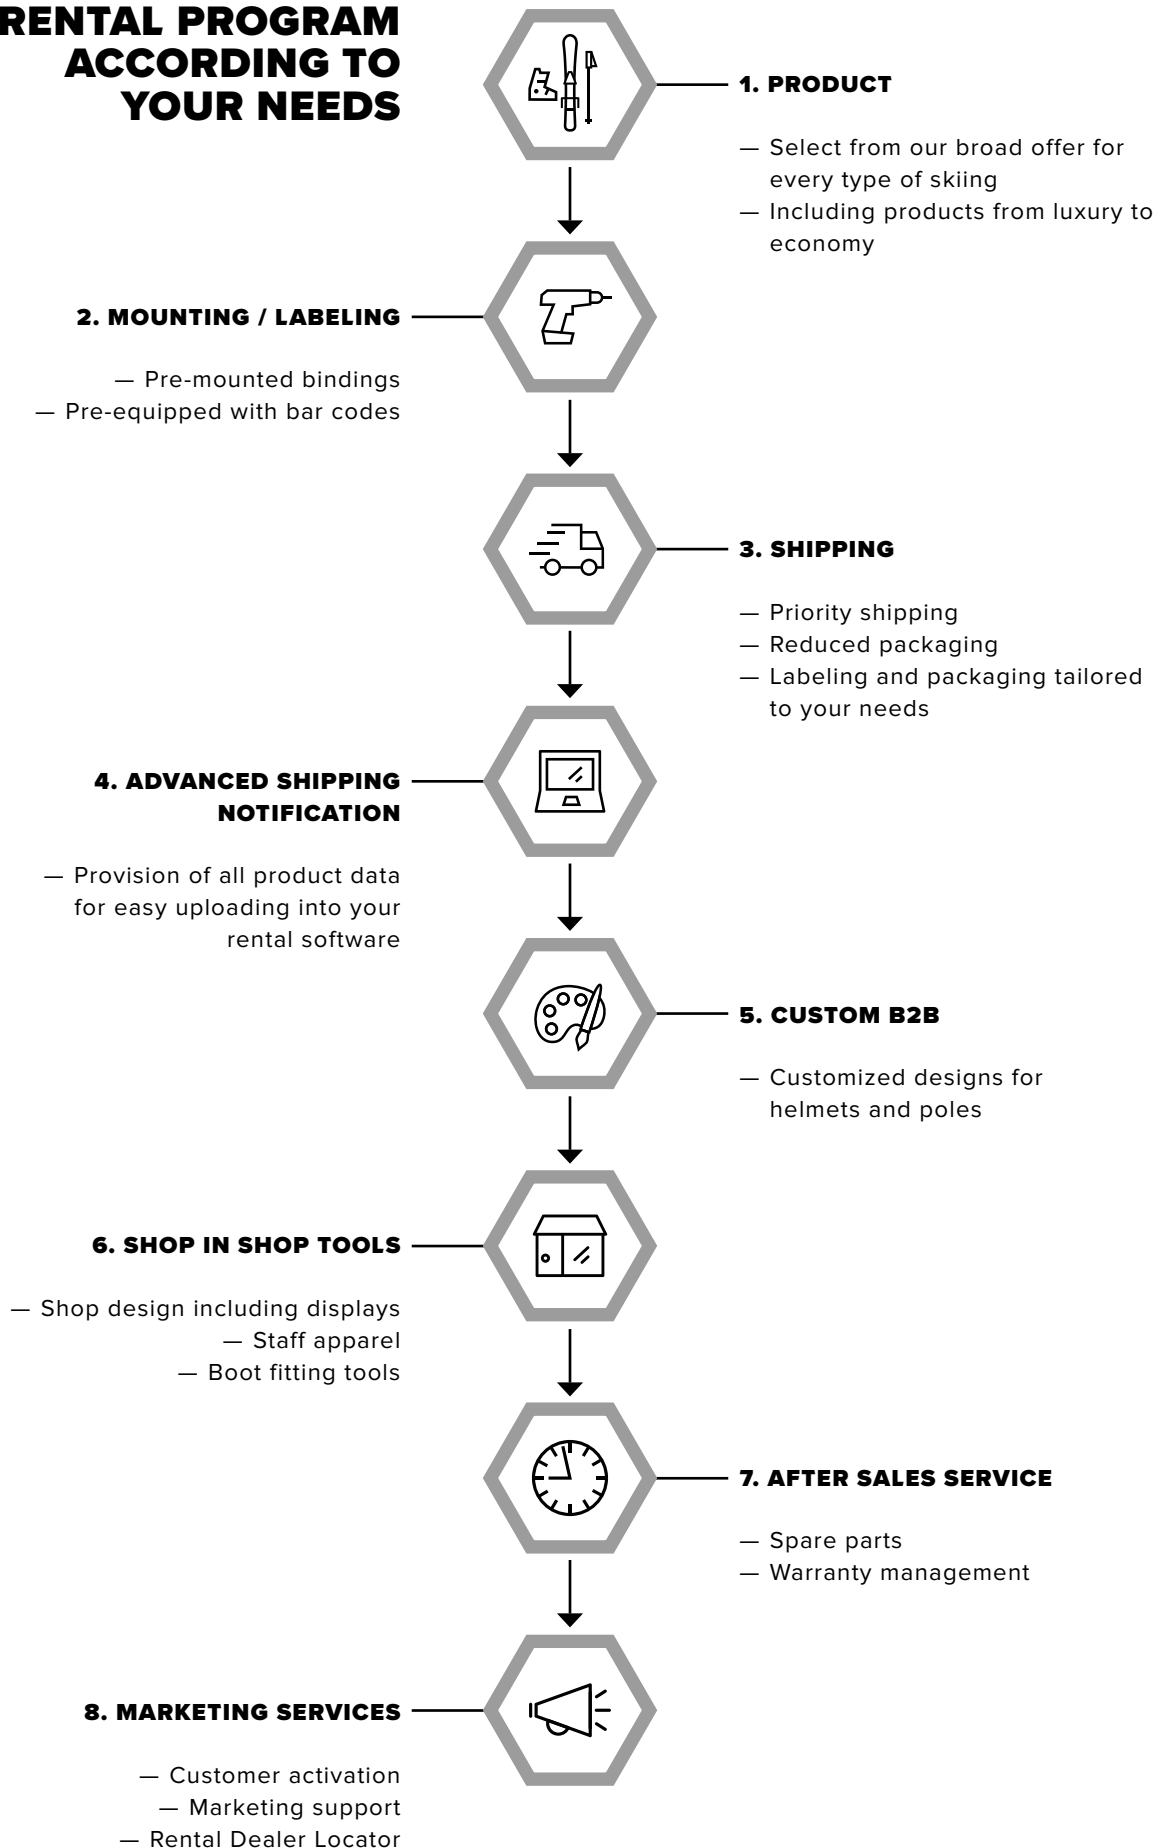

TAILOR YOUR OWN RENTAL PROGRAM ACCORDING TO YOUR NEEDS