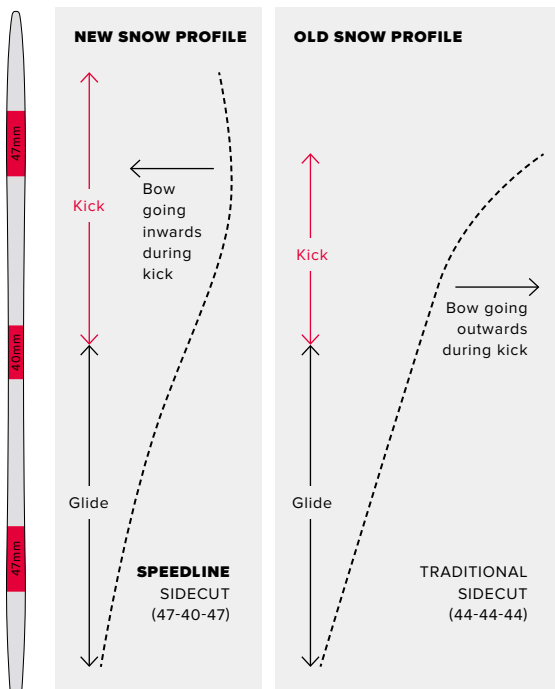

SPEEDLINE

Speedline is our new deeper sidecut with a wider tip and tail (47-40-47mm). This new shape enables longer strides, better stability and a big boost to skiing efficiency.