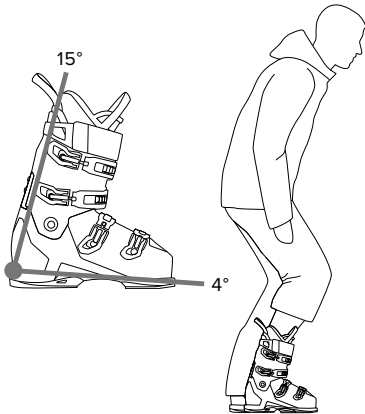

ISO 5355 - ON A FLAT SURFACE

Standing on a flat surface, ISO 5355 soles preserve Atomic's athletic stance.