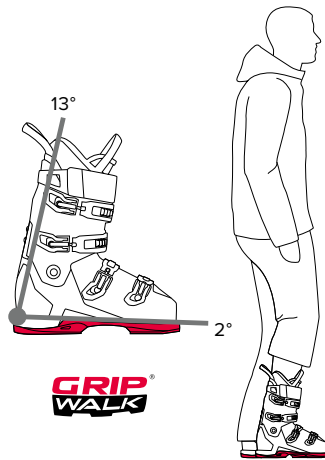

GW - ON A FLAT SURFACE

Standing on a flat surface, GripWalk soles make the geometry more upright and more comfortable.