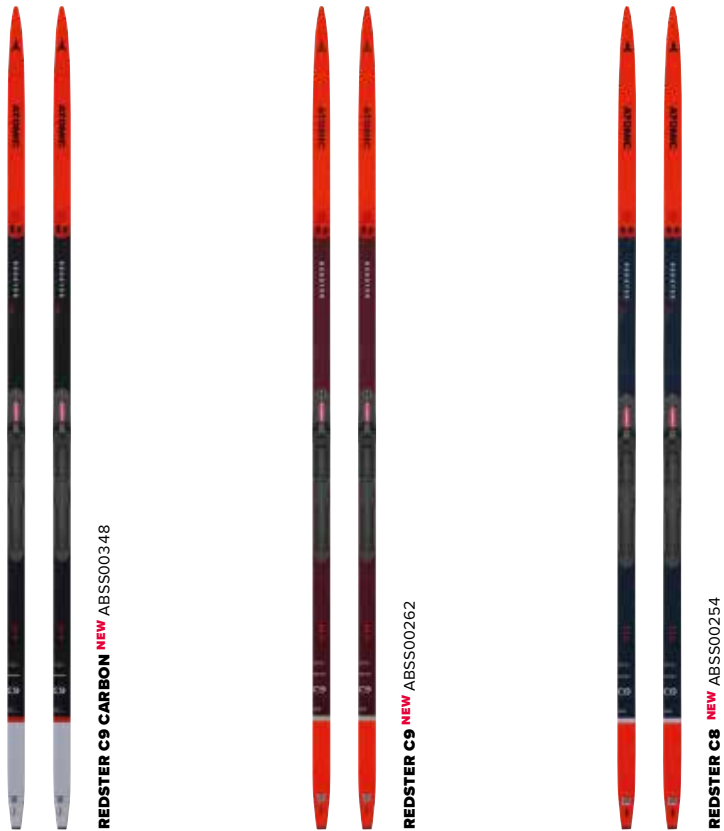

TECHNICAL SPECIFICATIONS

RACE

REDSTER CLASSIC

PRODUCT	ART. NO.	BINDING	SIZES (cm)	WEIGHT SINGLE PC./ SIZE	SIDE CUT(mm)	CONSTR.	BASE	CORE	GRIP	FEATURES	PRICES
REDSTER C9 CARBON	ABSS00350 UNI hard	PROLINK SHIFT RACE CL	187, 202, 207								
	ABSS00348 UNI med	PROLINK SHIFT RACE CL	187, 192, 197, 202, 207								
	ABSS00346 UNI soft	PROLINK SHIFT RACE CL	192, 197, 202, 207								
	ABSS00354 PLUS med	PROLINK SHIFT RACE CL	197, 202, 207								
	ABSS00352 PLUS soft	PROLINK SHIFT RACE CL	192, 197, 202, 207	540g/ 197cm	43/44/44	Race Carbon Construction	BI 6000 + WC Grinding White Base (PLUS)	Nomex Featherlight Race	-	Atomic Pro Center Ski Selection	
	ABSS00358 MULTI med	PROLINK SHIFT RACE CL	197, 207								
	ABSS00356 MULTI soft	PROLINK SHIFT RACE CL	192, 197, 202, 207								
	ABSS00362 COLD med	PROLINK SHIFT RACE CL	197, 202, 207								
ABSS00360 COLD soft	PROLINK SHIFT RACE CL	192, 197, 202, 207									
REDSTER C9	ABSS00258 hard	PROLINK SHIFT RACE CL	202, 207								
	ABSS00262 med	PROLINK SHIFT RACE CL	192, 197, 202, 207	550g/ 197cm	43/44/44	Race Carbon Construction	BI 5000 SA + WC Grinding	Nomex Featherlight	-	Atomic Pro Center Ski Selection	
	ABSS00260 soft	PROLINK SHIFT RACE CL	192, 197, 202, 207								
REDSTER C8	ABSS00256 hard	PROLINK SHIFT RACE CL	197, 202, 207	670g/ 197cm	43/44/44	Densolite Carbon Construction	BI 5000 SA + WC Grinding	Powercell	-	-	
	ABSS00254 med	PROLINK SHIFT RACE CL	187, 192, 197, 202, 207