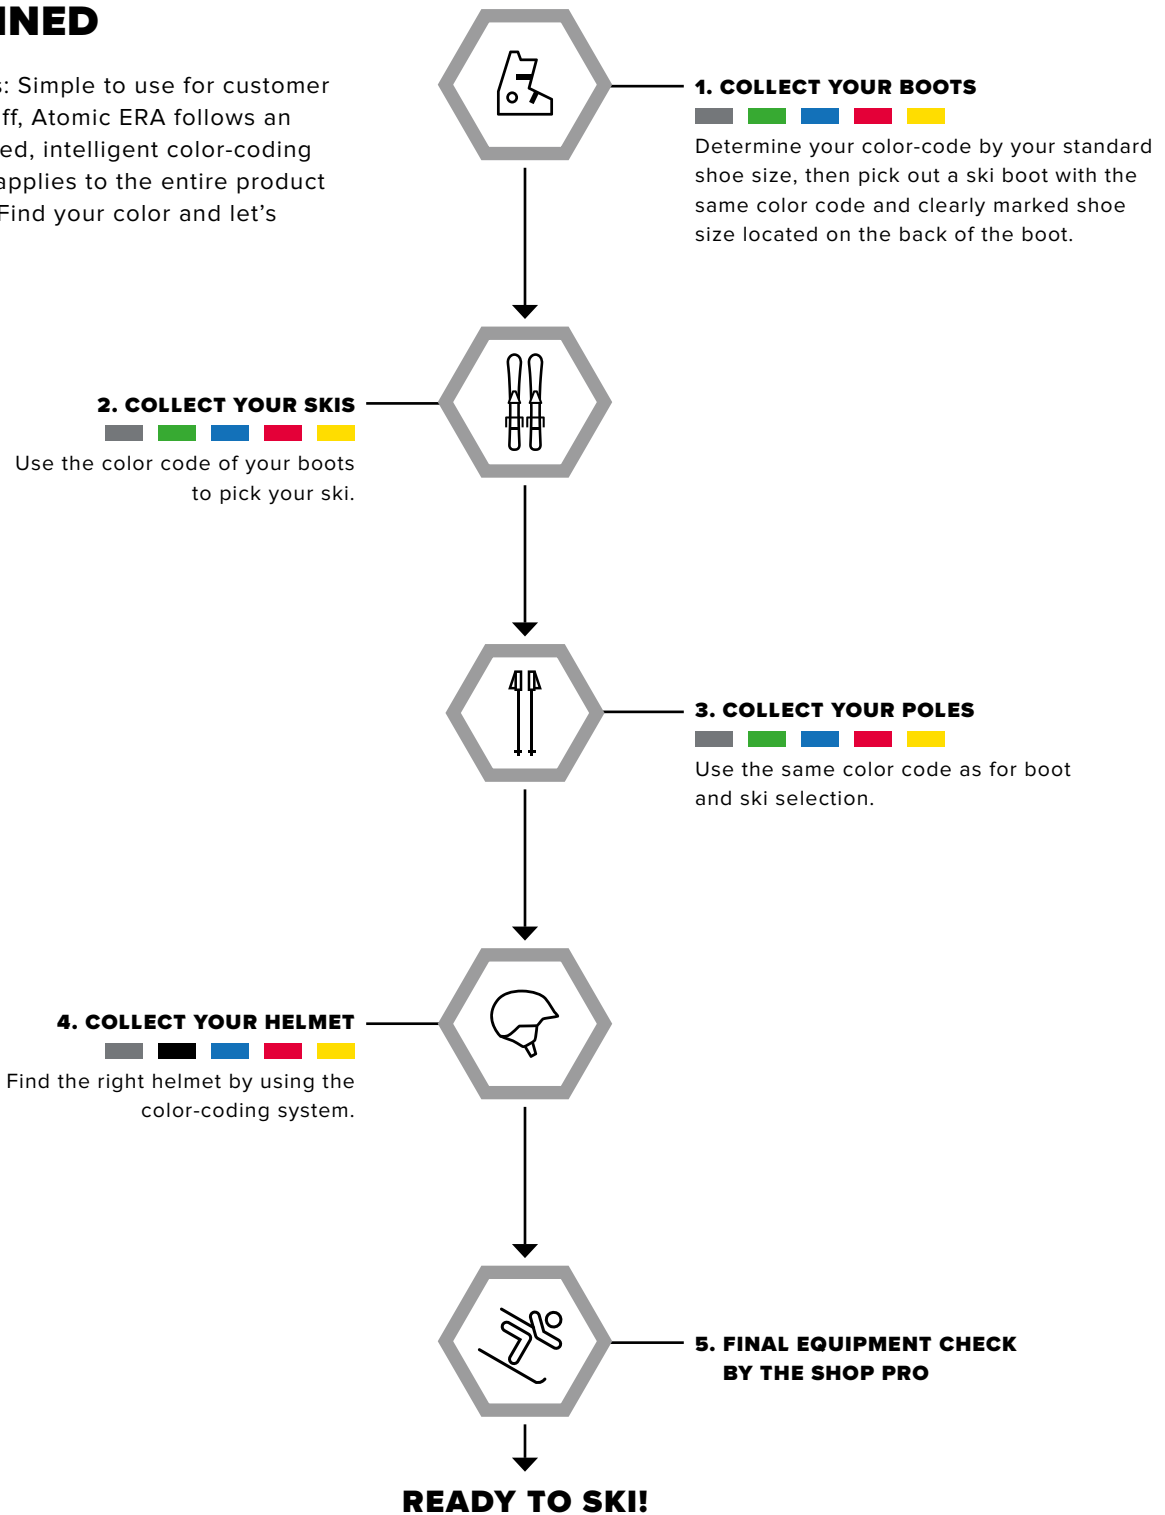

RENTAL REDEFINED

How it works: Simple to use for customer and shop staff, Atomic ERA follows an interconnected, intelligent color-coding system that applies to the entire product assortment. Find your color and let's go skiing!

**SAVE 25% OF YOUR TIME WITH
ATOMIC'S ERA SYSTEM**