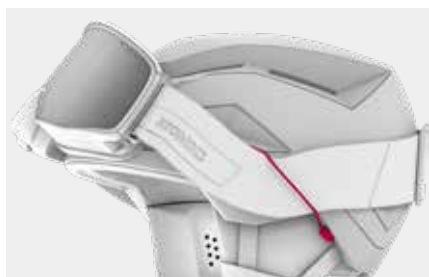

REMOVABLE STRAP STATION

Our innovative Removable Strap Station sits tight against your helmet and keeps your goggles twist-free, easy to put on and ready to race at all times. And when you don't need the station, it can be easily removed to save weight.