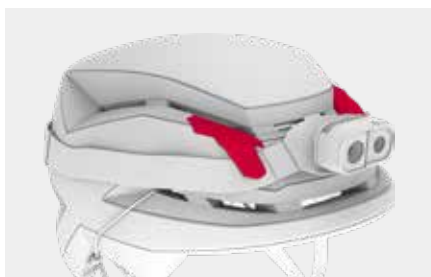

EXTRAS

HEADLAMP FIXATION

Backland Helmets feature a special headlamp fixation at the front so you can quickly and easily mount your headlamp and it won't jiggle around. You can then fix your headlamp at the back using the goggle fixation, where there is also enough space for the battery pack.

RECYCLED LINER FABRIC

Our liners use a recycled material certified by the Global Recycled Standard (GRS). GRS is the international standard for responsible recycling chains and aims to increase the use of recycled materials, decrease the use of chemicals and improve materials' social and environmental impact.