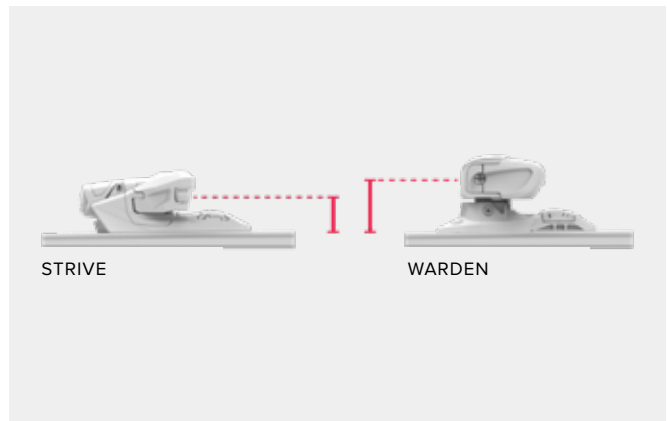

GW - ON A FLAT SURFACE

Standing on a flat surface, GripWalk soles make the geometry more upright and more comfortable.

IN GRIPWALK BINDING

In a GripWalk binding, a GripWalk boot regains Atomic's athletic stance.

MULTI NORM CERTIFIED (MN)

Thanks to an adjustable toe height and sliding AFD toe piece, Multi Norm certified bindings are TÜV approved, which means they fit every normed boot in the market.

PERFORMANCE FEATURES

LDN TOE

Low. Direct. Neutral. These are the design characteristics of the revolutionary new LDN toe piece. A lower center of gravity places the binding closer to the ski for better next-to-snow feel and the wide base delivers more direct response and reaction throughout the turn. The flatter, neutral stance puts the skier in a more balanced position by preserving the natural flex and arc of the ski.

LOCKING BRAKES

A smart click and lock brake system conveniently fastens skis together for easy shoulder carry.

LOW PROFILE CHASSIS

A low stand height improves your feel for the terrain and enhances power transmission to the ski.