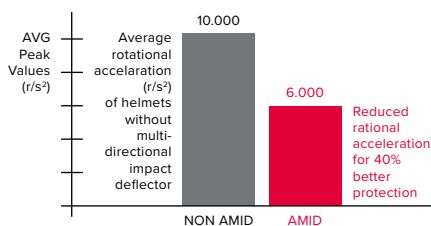

AMID

AMID (Atomic Multi-directional Impact Deflector) is our revolutionary dual-density foam system that provides up to 40% higher impact protection than industry safety standards require.