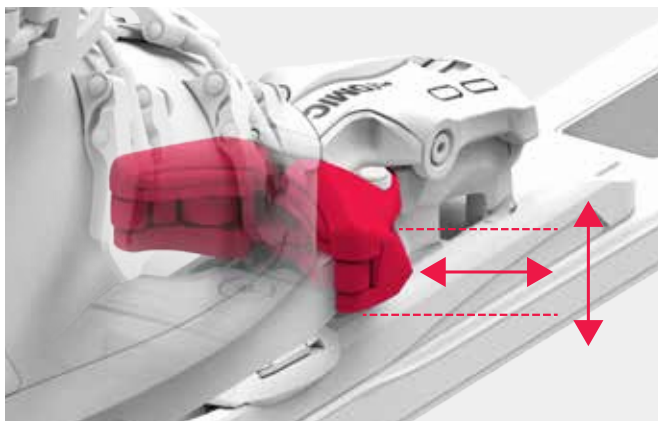

LDN TOE

Low. Direct. Neutral. These are the design characteristics of the revolutionary new LDN toe piece. A lower center of gravity places the binding closer to the ski for better next-to-snow feel and the wide base delivers more direct response and reaction throughout the turn. The flatter, neutral stance puts the skier in a more balanced position by preserving the natural flex and arc of the ski.

LOCKING BRAKES

A smart click and lock brake system conveniently fastens skis together for easy shoulder carry.

LOW PROFILE CHASSIS

A low stand height improves your feel for the terrain and enhances power transmission to the ski.

AUTOMATIC TOE ADAPTION

Toe adapts automatically to alpine normed boots for constant release values, even on worn out boots.

MANUAL TOE HEIGHT ADJUSTMENT

Adjustable toe height to let you switch between different boot norms.