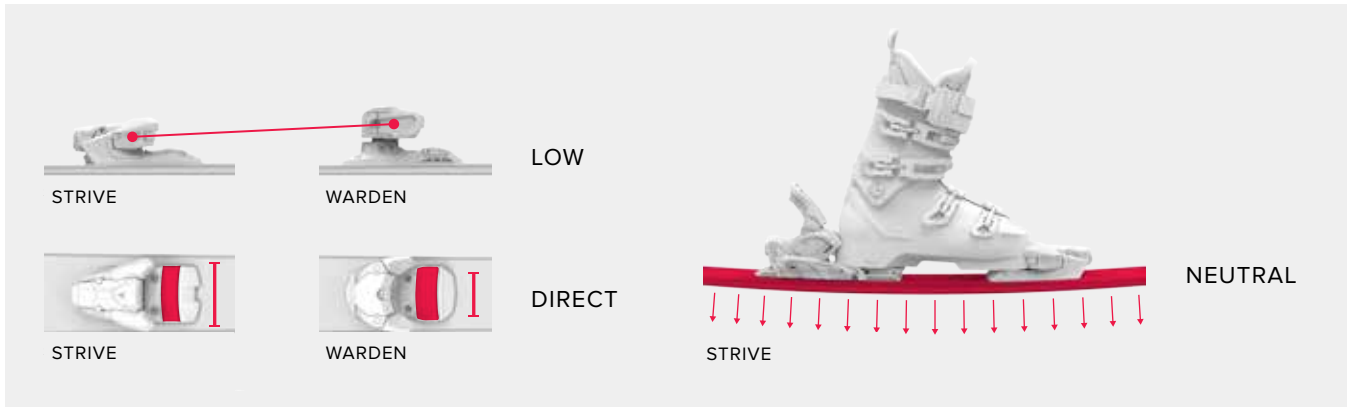

GW - ON A FLAT SURFACE

Standing on a flat surface, GripWalk soles make the geometry more upright and more comfortable.

IN GRIPWALK BINDING

In a GripWalk binding, a GripWalk boot regains Atomic's athletic stance.

MULTI NORM CERTIFIED (MN)

Thanks to an adjustable toe height and sliding AFD toe piece, Multi Norm certified bindings are TÜV approved, which means they fit every normed boot in the market.

PERFORMANCE FEATURES

LDN TOE

Low. Direct. Neutral. These are the design characteristics of the revolutionary new LDN toe piece. A lower center of gravity places the binding closer to the ski for better next-to-snow feel and the wide base delivers more direct response and reaction throughout the turn. The flatter, neutral stance puts the skier in a more balanced position by preserving the natural flex and arc of the ski.

LOCKING BRAKES

A smart click and lock brake system conveniently fastens skis together for easy shoulder carry.

LOW PROFILE CHASSIS

A low stand height improves your feel for the terrain and enhances power transmission to the ski.