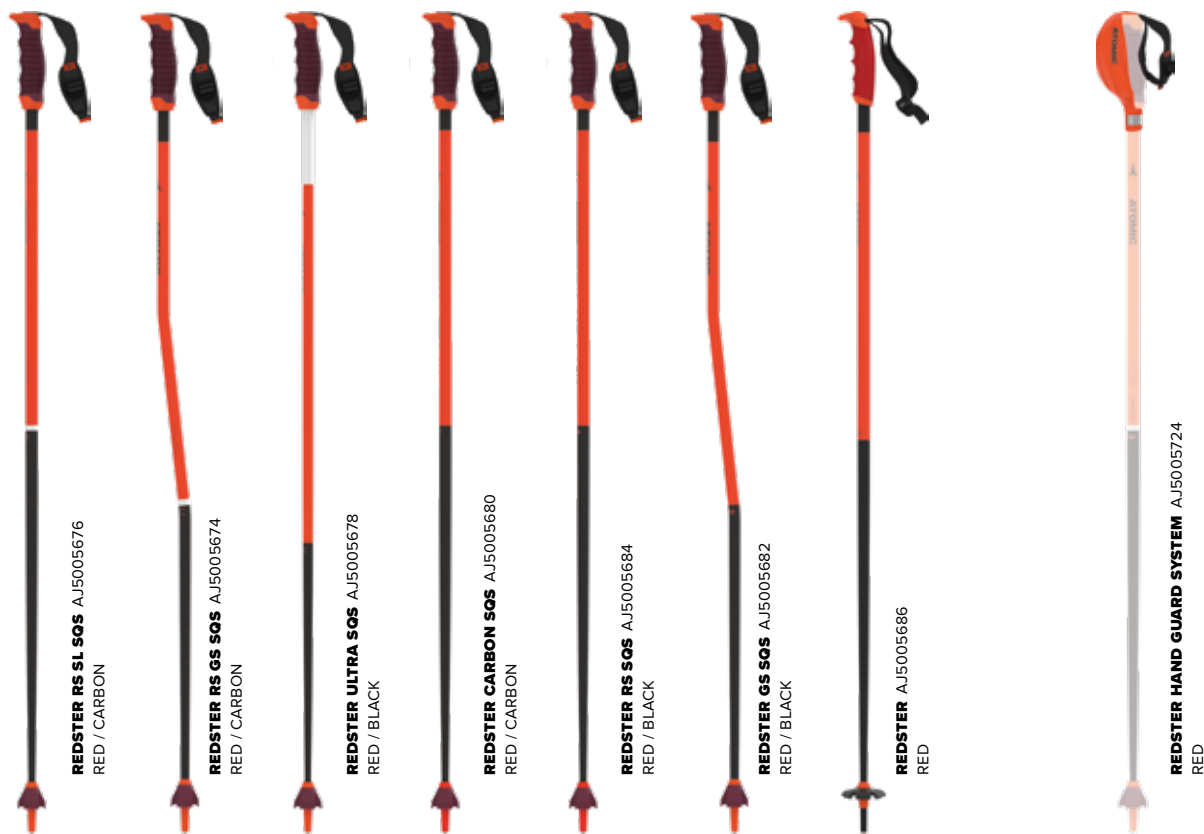

TECHNICAL SPECIFICATIONS

PISTE

REDSTER

PRODUCT	ART. NO.	COLOR	SIZES (cm)	SHAFT	GRIP	STRAP	BASKET	TIP	FEATURES	WEIGHT	PRICES
REDSTER RS SL SQS	AJ5005676	Red / Carbon	110, 115, 120, 125, 130, 135	6* Carbon Pole Technology, 3K Kevlar	Ergonomic Redster Grip (2K)	Pro Strap	Race Basket (40mm)	Carbide Tip	Safety Quick Release System, Hand Guard-ready, Ergonomic M-Fit	240g / 120cm	
REDSTER RS GS SQS	AJ5005674	Red / Carbon	110, 115, 120, 125, 130, 135	6* Carbon Pole Technology, Bent Shaft, 3K Kevlar	Ergonomic Redster Grip (2K)	Pro Strap	Race Basket (40mm)	Carbide Tip	Safety Quick Release System, Ergonomic M-Fit	280g / 120cm	
REDSTER ULTRA SQS	AJ5005678	Red / Black	110, 115, 120, 125, 130, 135	6* Carbon Pole Technology	Ergonomic Redster Grip (2K)	Pro Strap	Race Basket (40mm)	Carbide Tip	Safety Quick Release System, Hand Guard-ready, Ergonomic M-Fit	210g / 120cm	
REDSTER CARBON SQS	AJ5005680	Red / Carbon	110, 115, 120, 125, 130, 135	6* Carbon Pole Technology	Ergonomic Redster Grip (2K)	Pro Strap	Race Basket (40mm)	Carbide Tip	Safety Quick Release System, Hand Guard-ready, Ergonomic M-Fit	220g / 120cm	
REDSTER RS SQS	AJ5005684	Red / Black	110, 115, 120, 125, 130, 135	5* Aluminum Pole Technology	Ergonomic Redster Grip (2K)	Premium Strap	Race Basket (40mm)	Carbide Tip	Safety Quick Release System, Hand Guard-ready, Ergonomic M-Fit	230g / 120cm	
REDSTER GS SQS	AJ5005682	Red / Black	110, 115, 120, 125, 130, 135	5* Aluminum Pole Technology, Bent Shaft	Ergonomic Redster Grip (2K)	Premium Strap	Race Basket (40mm)	Carbide Tip	Safety Quick Release System, Ergonomic M-Fit	300g / 120cm	
REDSTER	AJ5005686	Red	110, 115, 120, 125, 130, 135	4* Aluminum Pole Technology	Ergonomic Redster Grip	Essential Strap	Race Basket (60mm)	Steel Tip	Ergonomic M-Fit	255g / 120cm	
REDSTER HAND GUARD SYSTEM	AJ5005724	Red				Pro Strap			Compatible with all Redster SQS models	130g