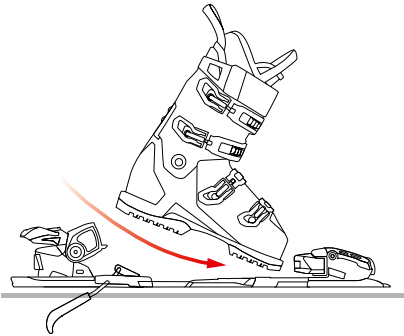

Technology has come a long way on the boot/binding systems. Our range features different binding norms, designed to fit all kinds of boots on the market.

GRIPWALK

GripWalk is a sole/binding system that makes walking in ski boots significantly more comfortable, while also reducing the chance of slipping. Yet the GripWalk system also guarantees outstanding on-snow performance.

BETTER WALKING, MORE GRIP

A high-profile slip-resistant sole leads to outstanding grip for walking.

NO HEIGHT ADJUSTMENT

Simply step-in: bindings with GripWalk Logo need NO height adjustment – even when used with regular alpine boots and soles.