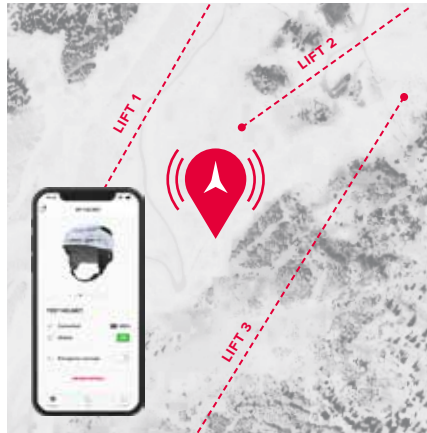

HELMETS TECHNOLOGY

SUPREME PROTECTION

SHOCKSENSE

Shocksense uses a sensor inside your helmet to transmit impact data to the Atomic Shocksense App. It determines whether you need to replace the helmet and can send an SOS alert, as well as your GPS location, to emergency contacts. Meaning you're free to push your limits with total confidence in your equipment.