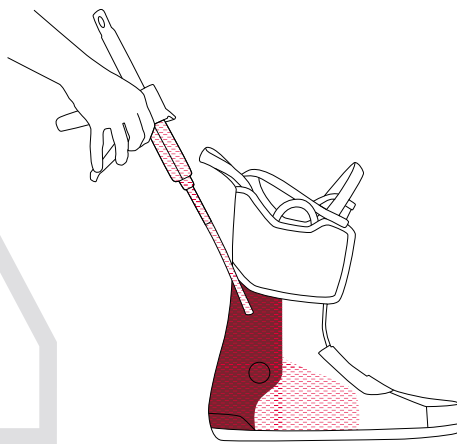

2. INJECT PROFESSIONAL FOAM INTO THE LINER