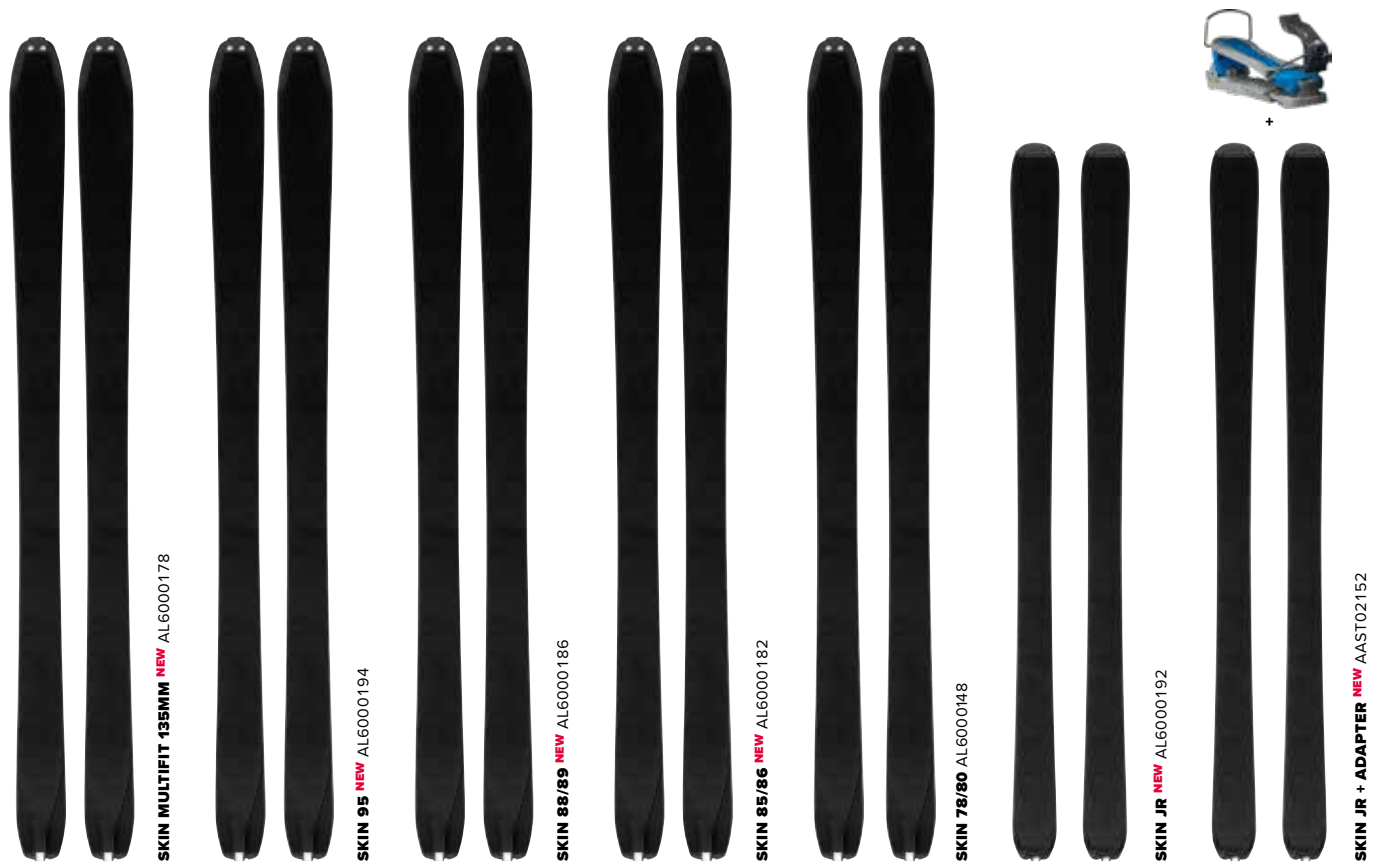

SKINS

70% MOHAIR

PRODUCT	ART. NO.	LENGTH (cm)	FEATURES	WEIGHT per skin	PRICES
SKIN MULTIFIT 135MM	AL6000178	165	MultiFit Cut, 70% Mohair Mix, Hotmelt Glue, Universal Tipclip, Universal Tailclip	700g / 195cm	
		175			
		185			
		195			
SKIN 95	AL6000194	161	PreFit Cut, 70% Mohair Mix, Hotmelt Glue, Atomic Tipclip, Atomic Tailclip	560g / 185cm	
		169			
		177			
		185			
SKIN 88/89	AL6000186	155	PreFit Cut, 70% Mohair Mix, Hotmelt Glue, Atomic Tipclip, Atomic Tailclip	490g / 162cm	
		162			
		169			
		177			
		183			
SKIN 85/86	AL6000182	149	PreFit Cut, 70% Mohair Mix, Hotmelt Glue, Atomic Tipclip, Atomic Tailclip	480g / 165cm	
		157			
		165			
		172			
		179			
SKIN 78/80	AL6000148	149	PreFit Cut, 70% Mohair Mix, Hotmelt Glue, Atomic Tipclip, Atomic Tailclip	440g / 163cm	
		156			
		163			
		170			
		177			
SKIN JR	AL6000192	120	PreFit Cut, 70% Mohair Mix, Hotmelt Glue, Universal Tipclip, Atomic Tailclip	180g / 120cm	
		130			
		140			
		150			
		160			
SKIN JR + ADAPTER	AAST02152	120	PreFit Cut, 70% Mohair Mix, Hotmelt Glue, Universal Tipclip, Atomic Tailclip	-	
		130			
		140			
		150			
		160			
TRANSFER-TAPE 125MM	AL6000168		Transfer Tape 125mm irons onto worn-out skins when the glue no longer sticks, restoring their adhesive power. The 125mm wide tape comes in a 4 m roll.