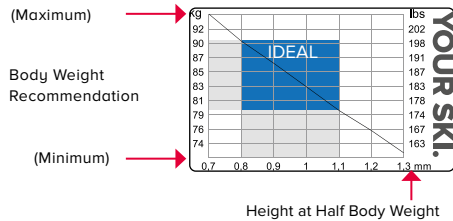

WEIGHT RECOMMENDATION NORDIC SKI

On our Pro and Redster ski range you'll find a sticker on each ski that shows the individual characteristics of that ski. This includes its ideal weight range, based on the ski's specific length and flex. There are two different stickers, one for Classic and one for Skate:

CLASSIC

This sticker includes a color coding for different conditions: cold (blue ■), universal (yellow ■) or warm (red ■). The sticker shown below is for a cold ski which is recommended for skiers between 72–94kg (159–207 lbs), perfectly suitable for 80–90kg (176–198 lbs). In addition, there's a special sticker for Skintec (color coding grey ■).