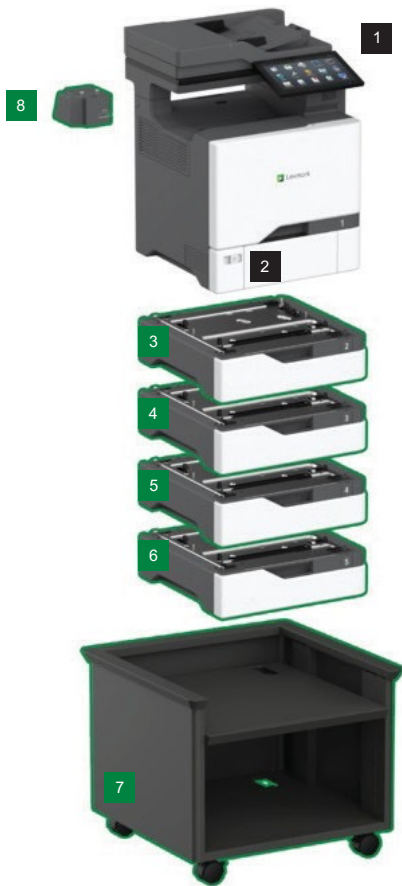

Color Laser MFP – CX735

CX735adse

The Lexmark CX735adse is designed for performance, security, and ease of use for mid-to-large workgroups at speeds up to 50 ppm. Single-pass two-sided scanning, ultrasonic multifeed detection, and a 25 cm tablet-like touchscreen make handling your print jobs easy. Toner cartridges that yield up to 28,000/16,200 black/colour pages keep you going.

- 1 Multifunction product with 25 cm touch screen
  621 x 479 x 533 mm
- 2 550-Sheet tray with 100-sheet multipurpose feeder
  Dimensions included as part of base model
- 3 550-Sheet Tray
  119 x 463 x 483 mm
- 4 550-Sheet Tray
  119 x 463 x 483 mm

- 5 550-Sheet Tray
  119 x 463 x 483 mm
- 6 550-Sheet Tray
  119 x 463 x 483 mm
- 7 Adjustable Stand
  521 x 653 x 625 mm
- 8 Convenience Stapler HV
  82 x 109 x 121 mm

■ Standard
■ Optional