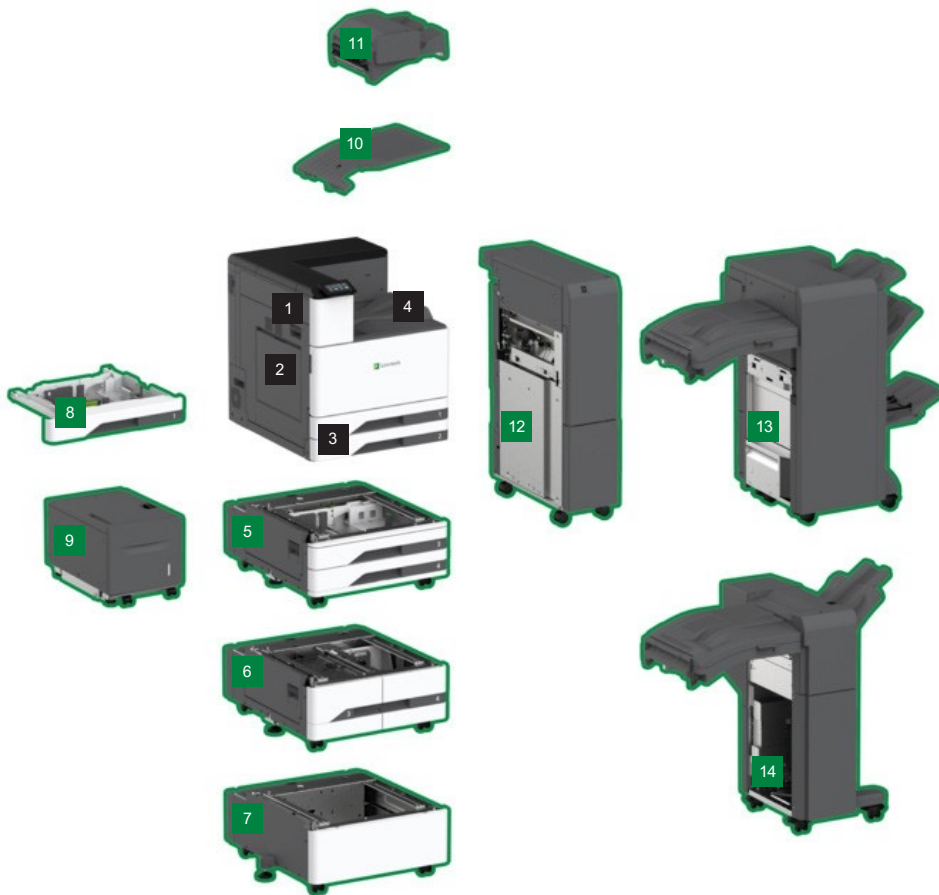

Color Laser Printer – CS735

CS735de

Designed for security, ease of use, and sustainability, the Lexmark CS735de delivers professional color for mid-to-large workgroups at speeds up to 52 pages per minute. The 4.3-inch (10.9 cm) tablet-like touchscreen makes completing your printing tasks intuitively easy. Replacement cartridges with Unison™ Toner yield up to 22,000/12,500 black/color pages to keep you going.

CS735

47C9100	<p>Lexmark CS735de Designed for security, ease of use, and sustainability, the Lexmark CS735de delivers professional color for mid-to-large workgroups at speeds up to 52 pages per minute*. The 4.3-inch (10.9 cm) tablet-like touchscreen makes completing your printing tasks intuitively easy. Replacement cartridges with Unison™ Toner yield up to 20,000/12,000 black/color pages** to keep you going. Every touchpoint is designed to withstand high usage and meet accessibility standards. Maximize performance and security now and well into the future.</p>
---------	--

Large Format Color Laser Printer

CS943de

The Lexmark CS943de colour printer is designed for security, usability and reliability for large workgroups at speeds up to 55 pages per minute. The simplified, intuitive 10.9 cm touchscreen makes handling your print jobs easy.