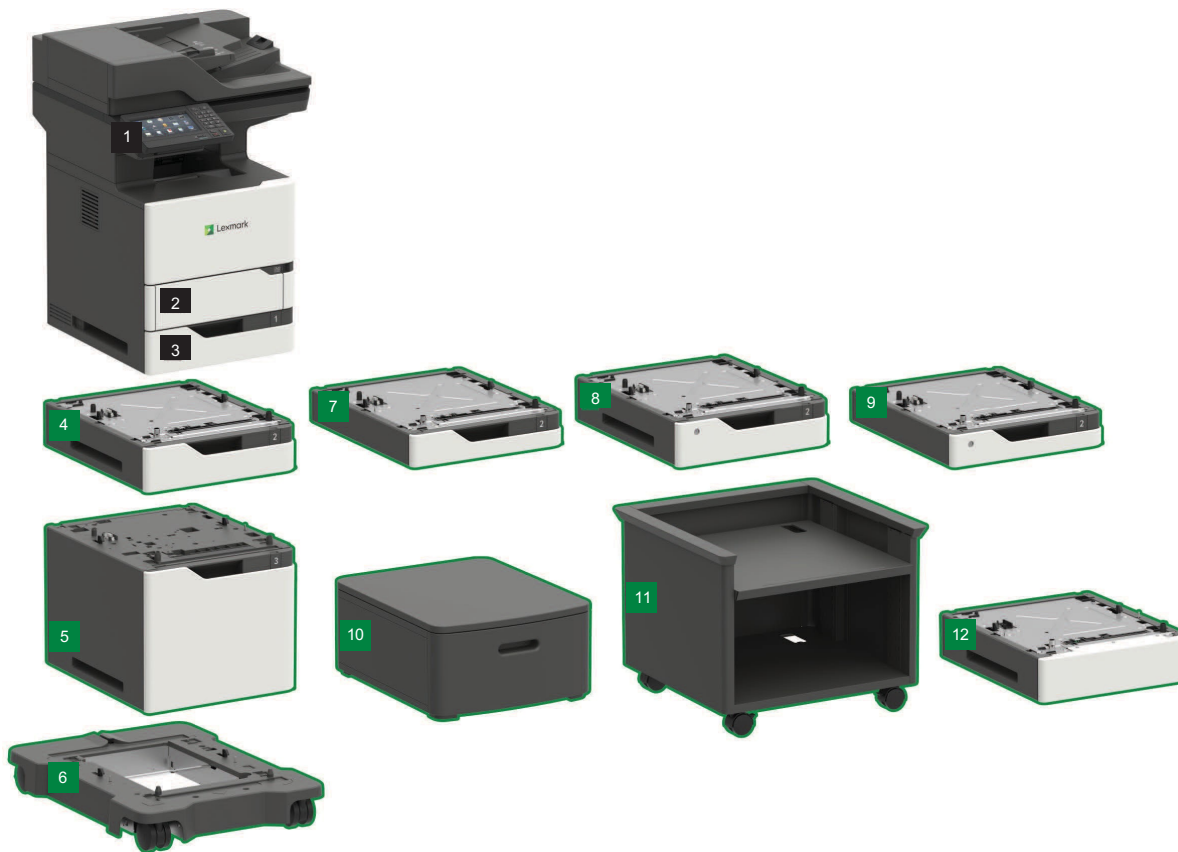

1. 1 Multifunction product with 17.8 cm class e-Task colour touch screen
   739.1 x 558.8 x 578.4 mm
2. 2 100-sheet multipurpose feeder
   Dimensions included as part of base model
3. 3 550-sheet tray
   Dimensions included as part of base model
4. 4 550-sheet tray
   110 x 428 x 510 mm
5. 5 2100-sheet tray
   350 x 428 x 510 mm
6. 6 Castor base
   126 x 521 x 693 mm
7. 7 250-sheet tray
   80 x 428 x 510 mm
8. 8 550-sheet lockable tray
   110 x 428 x 510 mm
9. 9 250-sheet lockable tray
   80 x 428 x 510 mm
10. 10 Swivel cabinet
    263 x 476 x 600 mm
11. 11 Adjustable printer stand
    584.2 x 596.9 x 596.9
12. 12 Spacer to add additional height
    110 x 428 x 510 mm

- Standard
- Optional