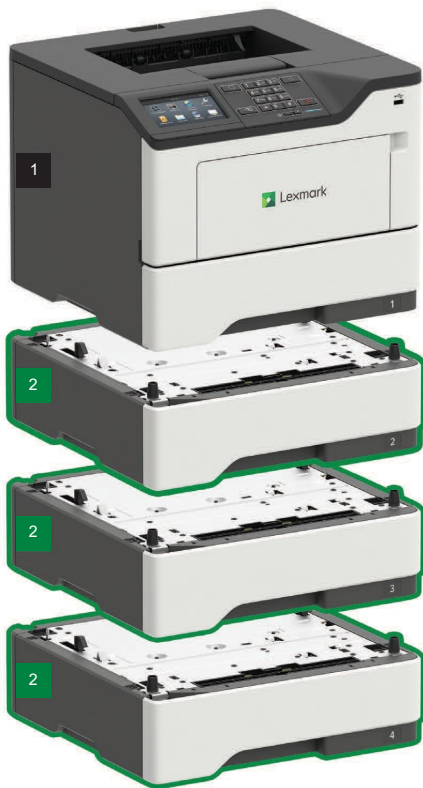

Lexmark Printers at a Glance

Single Function Printers

Part Number	Product	FAMIS Part #	FAMIS Price	Page
Monochrome Laser Printers				
36S0500	Lexmark MS622de	356220744	\$811.89	4
50G0110	Lexmark MS822de	356220750	\$1,066.71	6
Color Laser Printers				
42C0080	Lexmark CS622de	356220810	\$932.56	8
47C9100	Lexmark CS735de	356220827	\$1,903.66	10
32D0000	Lexmark CS943de	356220939	\$,3484.18	12

Multifunction Printers

Part Number	Product	FAMIS Part #	FAMIS Price	Page
Monochrome Laser MFP's				
29S8100	Lexmark MX432adwe	356224038	\$817.08	14
36S0840	Lexmark MX522adhe	356220862	\$1,362.30	16
25B0001	Lexmark MX722adhe	356220879	\$2,161.79	18
Color Laser MFP's				
42C7880	Lexmark CX625adhe	356224050	\$1,596.79	20
47C9600	Lexmark CX735adse	356220916	\$3,295.82	22
Legacy Supplies				
	Mono Supplies			25
	Color Supplies			29

Mono Laser Printers

MS622de

The Lexmark MS622de prints up to 50 pages per minute (letter) and offers the convenience and versatility of e-Task, superior print quality, enhanced security, lower energy consumption and built-in durability. Maximise printing performance with a 1-GHz dualcore processor, 1 GB of memory and optional hard drive.

- Standard
- Optional

Supports up to three optional trays.

MS622de

36S0500	<p>Lexmark MS622de The Lexmark MS622de prints up to 50 pages per minute (letter)* and offers the convenience and versatility of e-Task, enhanced security and lower energy consumption. A 1-GHz dual-core processor, 1 GB of memory and available hard drive maximize performance, while long-life imaging unit, higher toner yields and available extra input trays minimize interruptions. Control it all via a tablet-like 4.3-inch touch screen with the e-Task interface. A compact footprint helps it fit in your space and its durable frame is designed for longevity. Finally, innovative font outlining technology makes even the smallest gray text crisp and clear.</p>
---------	---