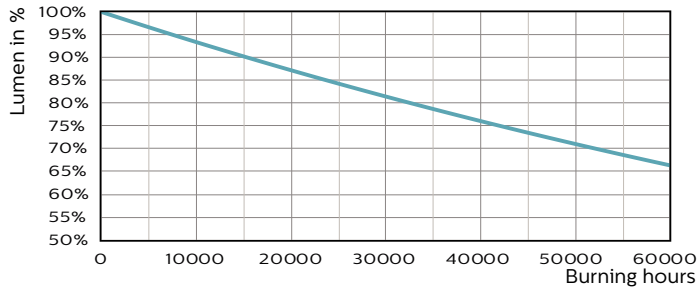

LED InstantFit Lamps

Lifetime