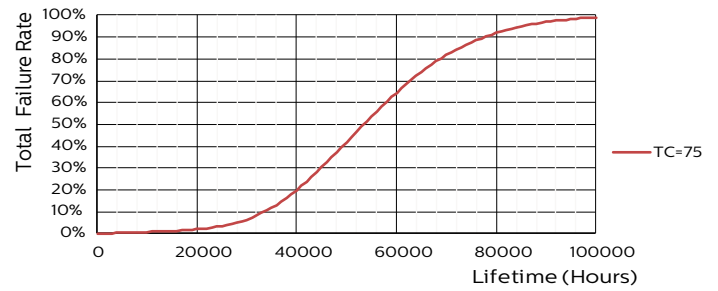

LEDtube PLS 5W GX23 827 2P 12D ND