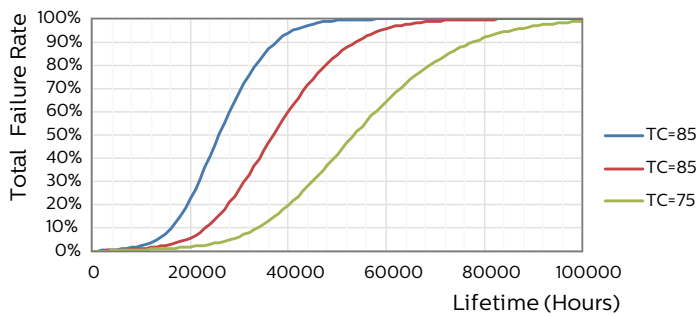

LED InstantFit Lamps

Lifetime

LEDtube PLS 5W GX23 827 2P 12D ND

LEDtube PLS 5W GX23 827 2P 12D ND

LEDtube PLS 5W GX23 827 2P 12D ND

LEDtube PLS 5W GX23 827 2P 12D ND

LEDtube PLS 5W GX23 827 2P 12D ND

LED InstantFit Lamps