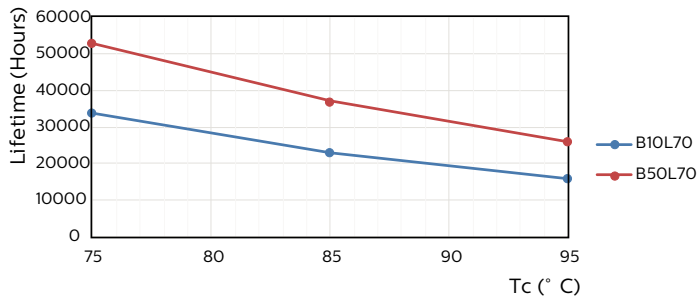

LEDtube PLS 5W GX23 827 2P 12D ND