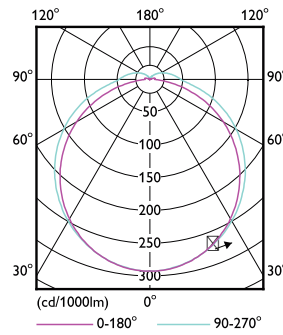

Voltage (Nom)	120-277 V
Temperature	
T-Ambient (Max)	45 °C
T-Ambient (Min)	-20 °C
T-Storage (Max)	65 °C
T-Storage (Min)	-40 °C
T-Case Maximum (Nom)	75 °C
Controls and Dimming	
Dimmable	No
Mechanical and Housing	
Height	15.8 mm
Approval and Application	
Energy Saving Product	Yes
Approbation Marks	UL certificate RoHS compliance
Product Data	
Order product name	5PL-S/LED/13H/835/IF5/P/2P 20/1
EAN/UPC - Product	046677529574
Order code	529578
Numerator - Quantity Per Pack	1
Numerator - Packs per outer box	20

Dimensional drawing

Product	D	D1	A1	A2	A3
5PL-S/LED/13H/835/IF5/P/2P 20/1	31.1 mm	15.8 mm	108 mm	144 mm	166 mm

PLED PLS 120-277V 5-13W 580lm 3500K GX23

Photometric data

LEDtube PLS 5W GX23 827 2P 12D ND

LEDtube PLS 5W GX23 835 2P 12D ND