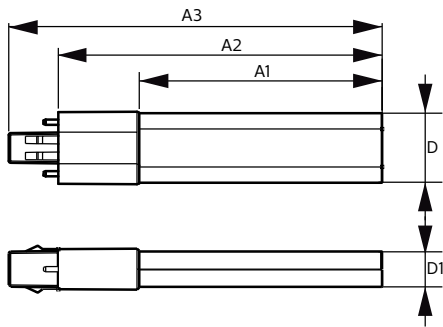

LED InstantFit Lamps

5PL-S/LED/13H/835/IF5/P/2P 20/1

Philips LED T8 InstantFit Lamps are an ideal energy saving choice for existing linear fluorescent fixtures.

Product data

General Information	
Cap-Base	GX23 [GX23]
Nominal Lifetime (Nom)	50000 h
Switching Cycle	50000X
B50L70	50000 h
Light Technical	
Color Code	835 [CCT of 3500K]
Beam Angle (Nom)	120 °
Initial lumen (Nom)	560 lm
Luminous Flux (Rated) (Nom)	560 lm
Rated Beam Angle	120 °
Correlated Color Temperature (Nom)	3500 K
Color Consistency	<6
Color Rendering Index (Nom)	82
LLMF At End Of Nominal Lifetime (Nom)	70 %
Operating and Electrical	
Input Frequency	50 to 60 Hz
Power (Rated) (Nom)	5 W
Lamp Current (Max)	50 mA
Lamp Current (Min)	15 mA
Starting Time (Nom)	0.5 s
Warm Up Time to 60% Light (Nom)	0.5 s
Power Factor (Nom)	0.9

Voltage (Nom)	120-277 V
Temperature	
T-Ambient (Max)	45 °C
T-Ambient (Min)	-20 °C
T-Storage (Max)	65 °C
T-Storage (Min)	-40 °C
T-Case Maximum (Nom)	75 °C
Controls and Dimming	
Dimmable	No
Mechanical and Housing	
Height	15.8 mm
Approval and Application	
Energy Saving Product	Yes
Approbation Marks	UL certificate RoHS compliance
Product Data	
Order product name	5PL-S/LED/13H/835/IF5/P/2P 20/1
EAN/UPC - Product	046677529574
Order code	529578
Numerator - Quantity Per Pack	1
Numerator - Packs per outer box	20

LED InstantFit Lamps

Material Nr. (12NC)	929001863004
Net Weight (Piece)	0.043 kg
Model Number	9290018630

Warnings and Safety

- Perform a visual inspection to ensure lamp holders (or sockets) are not damaged or loose. If the lamp holders (or sockets) are damaged, corroded, charred, blackened or loose, contact a qualified electrician for proper replacement.
- Please refer to the ballast compatibility guide located at www.philips.com/instantfit.

Dimensional drawing

Product	D	D1	A1	A2	A3
5PL-S/LED/13H/835/IF5/P/2P 20/1	31.1 mm	15.8 mm	108 mm	144 mm	166 mm

PLED PLS 120-277V 5-13W 580lm 3500K GX23

Photometric data

LEDtube PLS 5W GX23 827 2P 12D ND

LEDtube PLS 5W GX23 835 2P 12D ND