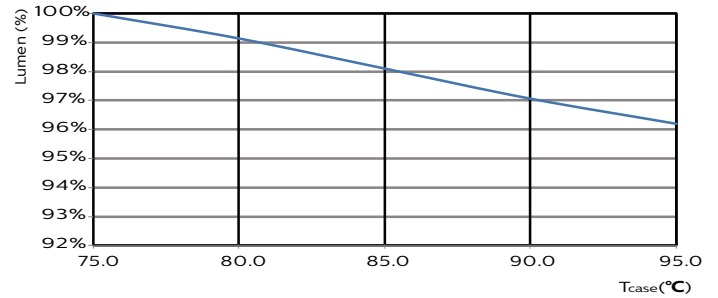

LED InstantFit Lamps

Lifetime