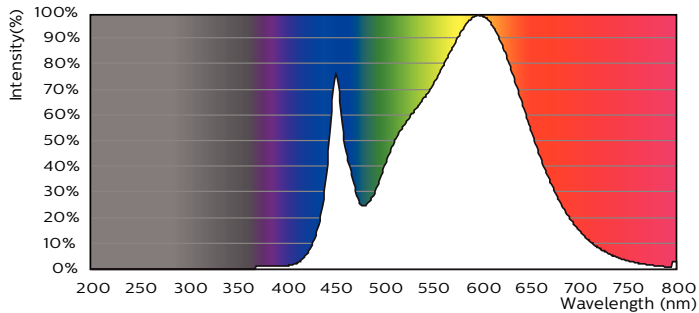

LED InstantFit Lamps

5PL-S/LED/13H/835/IF5/P/2P 20/1

Philips LED T8 InstantFit Lamps are an ideal energy saving choice for existing linear fluorescent fixtures.

Product data

General Information	
Cap-Base	GX23 [GX23]
Nominal Lifetime (Nom)	50000 h
Switching Cycle	50000X
B50L70	50000 h
Light Technical	
Color Code	835 [CCT of 3500K]
Beam Angle (Nom)	120 °
Initial lumen (Nom)	560 lm
Luminous Flux (Rated) (Nom)	560 lm
Rated Beam Angle	120 °
Correlated Color Temperature (Nom)	3500 K
Color Consistency	<6
Color Rendering Index (Nom)	82
LLMF At End Of Nominal Lifetime (Nom)	70 %
Operating and Electrical	
Input Frequency	50 to 60 Hz
Power (Rated) (Nom)	5 W
Lamp Current (Max)	50 mA
Lamp Current (Min)	15 mA
Starting Time (Nom)	0.5 s
Warm Up Time to 60% Light (Nom)	0.5 s
Power Factor (Nom)	0.9

Dimensional drawing

Product	D	D1	A1	A2	A3
5PL-S/LED/13H/835/IF5/P/2P 20/1	31.1 mm	15.8 mm	108 mm	144 mm	166 mm

PLED PLS 120-277V 5-13W 580lm 3500K GX23

Photometric data

LEDtube PLS 5W GX23 827 2P 12D ND

LEDtube PLS 5W GX23 835 2P 12D ND