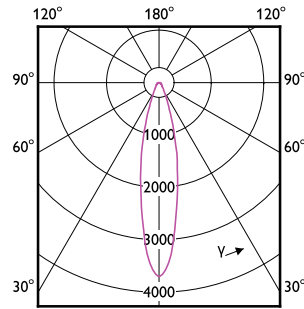

MASTER LEDspot LV AR111

Light Technical (2/2)

Order Code	Full Product Name	Luminous Intensity (Nom)
69101100	MAS LED ExpertColor 11-50W 930 AR111 24D	-
68696300	MAS LED ExpertColor 11-50W 930 AR111 40D	-
68698700	MAS LED ExpertColor 15-75W 927 AR111 24D	3500 cd
68700700	MAS LED ExpertColor 15-75W 930 AR111 24D	3500 cd

Order Code	Full Product Name	Luminous Intensity (Nom)
68708300	MAS LED ExpertColor 15-75W 940 AR111 24D	-
68702100	MAS LED ExpertColor 15-75W 927 AR111 40D	1400 cd
68710600	MAS LED ExpertColor 15-75W 940 AR111 40D	-

Temperature

Order Code	Full Product Name	T-Case Maximum (Nom)
69101100	MAS LED ExpertColor 11-50W 930 AR111 24D	70 °C
68696300	MAS LED ExpertColor 11-50W 930 AR111 40D	70 °C
68698700	MAS LED ExpertColor 15-75W 927 AR111 24D	74 °C
68700700	MAS LED ExpertColor 15-75W 930 AR111 24D	74 °C
68708300	MAS LED ExpertColor 15-75W 940 AR111 24D	74 °C
68702100	MAS LED ExpertColor 15-75W 927 AR111 40D	74 °C
68710600	MAS LED ExpertColor 15-75W 940 AR111 40D	74 °C