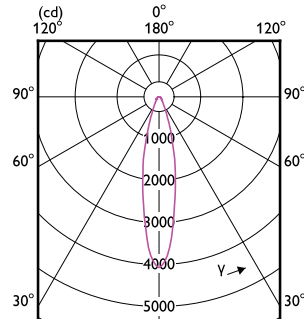

MASTER LEDspot LV AR111

Light Technical (2/2)

Order Code	Full Product Name	Luminous Intensity (Nom)
69101100	MAS LED ExpertColor 11-50W 930 AR111 24D	-
68696300	MAS LED ExpertColor 11-50W 930 AR111 40D	-
68698700	MAS LED ExpertColor 15-75W 927 AR111 24D	3500 cd
68700700	MAS LED ExpertColor 15-75W 930 AR111 24D	3500 cd

Order Code	Full Product Name	Luminous Intensity (Nom)
68708300	MAS LED ExpertColor 15-75W 940 AR111 24D	-
68702100	MAS LED ExpertColor 15-75W 927 AR111 40D	1400 cd
68710600	MAS LED ExpertColor 15-75W 940 AR111 40D	-

Temperature

Order Code	Full Product Name	T-Case Maximum (Nom)
69101100	MAS LED ExpertColor 11-50W 930 AR111 24D	70 °C
68696300	MAS LED ExpertColor 11-50W 930 AR111 40D	70 °C
68698700	MAS LED ExpertColor 15-75W 927 AR111 24D	74 °C
68700700	MAS LED ExpertColor 15-75W 930 AR111 24D	74 °C
68708300	MAS LED ExpertColor 15-75W 940 AR111 24D	74 °C
68702100	MAS LED ExpertColor 15-75W 927 AR111 40D	74 °C
68710600	MAS LED ExpertColor 15-75W 940 AR111 40D	74 °C