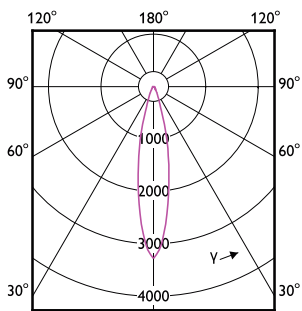

MASTER LEDspot LV AR111

Light Technical (2/2)

Order Code	Full Product Name	Luminous Intensity (Nom)
69101100	MAS LED ExpertColor 11-50W 930 AR111 24D	-
68696300	MAS LED ExpertColor 11-50W 930 AR111 40D	-
68698700	MAS LED ExpertColor 15-75W 927 AR111 24D	3500 cd
68700700	MAS LED ExpertColor 15-75W 930 AR111 24D	3500 cd

Order Code	Full Product Name	Luminous Intensity (Nom)
68708300	MAS LED ExpertColor 15-75W 940 AR111 24D	-
68702100	MAS LED ExpertColor 15-75W 927 AR111 40D	1400 cd
68710600	MAS LED ExpertColor 15-75W 940 AR111 40D	-

Temperature

Order Code	Full Product Name	T-Case Maximum (Nom)
69101100	MAS LED ExpertColor 11-50W 930 AR111 24D	70 °C
68696300	MAS LED ExpertColor 11-50W 930 AR111 40D	70 °C
68698700	MAS LED ExpertColor 15-75W 927 AR111 24D	74 °C
68700700	MAS LED ExpertColor 15-75W 930 AR111 24D	74 °C
68708300	MAS LED ExpertColor 15-75W 940 AR111 24D	74 °C
68702100	MAS LED ExpertColor 15-75W 927 AR111 40D	74 °C
68710600	MAS LED ExpertColor 15-75W 940 AR111 40D	74 °C