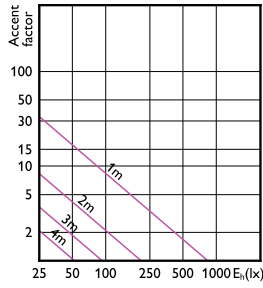

LEDspots 50W G53 AR111 930 40D