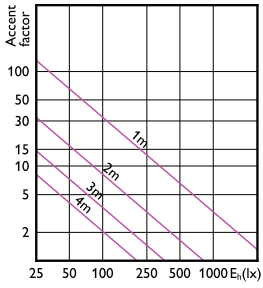

MASTER LEDspot LV AR111

Accent Diagrams

LEDspots 50W G53 AR111 930 24D