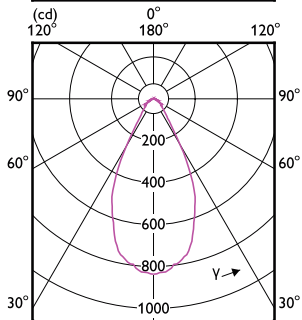

MASTER LEDspot LV AR111

Light Technical (2/2)

Order Code	Full Product Name	Luminous Intensity (Nom)
69101100	MAS LED ExpertColor 11-50W 930 AR111 24D	-
68696300	MAS LED ExpertColor 11-50W 930 AR111 40D	-
68698700	MAS LED ExpertColor 15-75W 927 AR111 24D	3500 cd
68700700	MAS LED ExpertColor 15-75W 930 AR111 24D	3500 cd

Order Code	Full Product Name	Luminous Intensity (Nom)
68708300	MAS LED ExpertColor 15-75W 940 AR111 24D	-
68702100	MAS LED ExpertColor 15-75W 927 AR111 40D	1400 cd
68710600	MAS LED ExpertColor 15-75W 940 AR111 40D	-

Temperature

Order Code	Full Product Name	T-Case Maximum (Nom)
69101100	MAS LED ExpertColor 11-50W 930 AR111 24D	70 °C
68696300	MAS LED ExpertColor 11-50W 930 AR111 40D	70 °C
68698700	MAS LED ExpertColor 15-75W 927 AR111 24D	74 °C
68700700	MAS LED ExpertColor 15-75W 930 AR111 24D	74 °C
68708300	MAS LED ExpertColor 15-75W 940 AR111 24D	74 °C
68702100	MAS LED ExpertColor 15-75W 927 AR111 40D	74 °C
68710600	MAS LED ExpertColor 15-75W 940 AR111 40D	74 °C