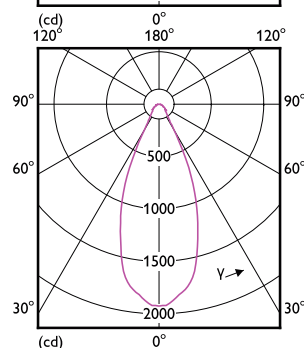

MASTER LEDspot LV AR111

Light Technical (2/2)

Order Code	Full Product Name	Luminous Intensity (Nom)
69101100	MAS LED ExpertColor 11-50W 930 AR111 24D	-
68696300	MAS LED ExpertColor 11-50W 930 AR111 40D	-
68698700	MAS LED ExpertColor 15-75W 927 AR111 24D	3500 cd
68700700	MAS LED ExpertColor 15-75W 930 AR111 24D	3500 cd

Order Code	Full Product Name	Luminous Intensity (Nom)
68708300	MAS LED ExpertColor 15-75W 940 AR111 24D	-
68702100	MAS LED ExpertColor 15-75W 927 AR111 40D	1400 cd
68710600	MAS LED ExpertColor 15-75W 940 AR111 40D	-

Temperature

Order Code	Full Product Name	T-Case Maximum (Nom)
69101100	MAS LED ExpertColor 11-50W 930 AR111 24D	70 °C
68696300	MAS LED ExpertColor 11-50W 930 AR111 40D	70 °C
68698700	MAS LED ExpertColor 15-75W 927 AR111 24D	74 °C
68700700	MAS LED ExpertColor 15-75W 930 AR111 24D	74 °C
68708300	MAS LED ExpertColor 15-75W 940 AR111 24D	74 °C
68702100	MAS LED ExpertColor 15-75W 927 AR111 40D	74 °C
68710600	MAS LED ExpertColor 15-75W 940 AR111 40D	74 °C