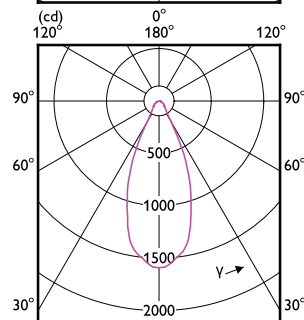

MASTER LEDspot LV AR111

Light Technical (2/2)

Order Code	Full Product Name	Luminous Intensity (Nom)
69101100	MAS LED ExpertColor 11-50W 930 AR111 24D	-
68696300	MAS LED ExpertColor 11-50W 930 AR111 40D	-
68698700	MAS LED ExpertColor 15-75W 927 AR111 24D	3500 cd
68700700	MAS LED ExpertColor 15-75W 930 AR111 24D	3500 cd

Order Code	Full Product Name	Luminous Intensity (Nom)
68708300	MAS LED ExpertColor 15-75W 940 AR111 24D	-
68702100	MAS LED ExpertColor 15-75W 927 AR111 40D	1400 cd
68710600	MAS LED ExpertColor 15-75W 940 AR111 40D	-

Temperature

Order Code	Full Product Name	T-Case Maximum (Nom)
69101100	MAS LED ExpertColor 11-50W 930 AR111 24D	70 °C
68696300	MAS LED ExpertColor 11-50W 930 AR111 40D	70 °C
68698700	MAS LED ExpertColor 15-75W 927 AR111 24D	74 °C
68700700	MAS LED ExpertColor 15-75W 930 AR111 24D	74 °C
68708300	MAS LED ExpertColor 15-75W 940 AR111 24D	74 °C
68702100	MAS LED ExpertColor 15-75W 927 AR111 40D	74 °C
68710600	MAS LED ExpertColor 15-75W 940 AR111 40D	74 °C