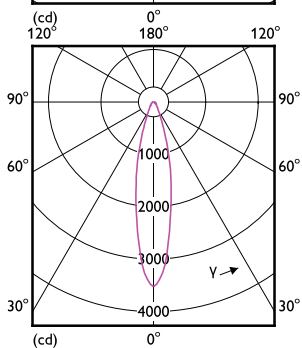

MASTER LEDspot LV AR111

Light Technical (2/2)

Order Code	Full Product Name	Luminous Intensity (Nom)
69101100	MAS LED ExpertColor 11-50W 930 AR111 24D	-
68696300	MAS LED ExpertColor 11-50W 930 AR111 40D	-
68698700	MAS LED ExpertColor 15-75W 927 AR111 24D	3500 cd
68700700	MAS LED ExpertColor 15-75W 930 AR111 24D	3500 cd

Order Code	Full Product Name	Luminous Intensity (Nom)
68708300	MAS LED ExpertColor 15-75W 940 AR111 24D	-
68702100	MAS LED ExpertColor 15-75W 927 AR111 40D	1400 cd
68710600	MAS LED ExpertColor 15-75W 940 AR111 40D	-

Temperature

Order Code	Full Product Name	T-Case Maximum (Nom)
69101100	MAS LED ExpertColor 11-50W 930 AR111 24D	70 °C
68696300	MAS LED ExpertColor 11-50W 930 AR111 40D	70 °C
68698700	MAS LED ExpertColor 15-75W 927 AR111 24D	74 °C
68700700	MAS LED ExpertColor 15-75W 930 AR111 24D	74 °C
68708300	MAS LED ExpertColor 15-75W 940 AR111 24D	74 °C
68702100	MAS LED ExpertColor 15-75W 927 AR111 40D	74 °C
68710600	MAS LED ExpertColor 15-75W 940 AR111 40D	74 °C