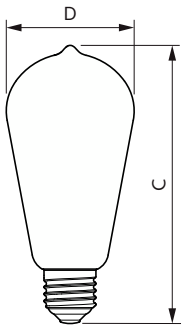

Dimensional drawing

Product	D	C
MAS VLE LEDBulbD4-25W E27 T32 GOLD SP G	33 mm	137 mm

Product	D	C
MAS VLE LEDBulbD4-25WE27 G93GOLD SP G	96 mm	143 mm

MASTER Value Decorative LED bulbs

Dimensional drawing

Product	D	C
MAS VLE LEDBulbD4-25W E27 A60 GOLD SP G	61 mm	106 mm