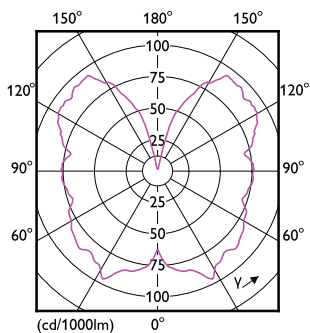

MASTER Value Decorative LED bulbs

General Information

Cap-Base	E27
Switching Cycle	20,000
Nominal lifetime	15,000 hour(s)

Light Technical

Correlated Color Temperature (Nom)	1800 K
Color rendering index (CRI)	80
Color Code	818
LLMF At End Of Nominal Lifetime (Nom)	70 %
Luminous Flux	250 lm

Operating and Electrical

Input Frequency	50 to 60 Hz
Line Frequency	50 to 60 Hz
Power Consumption	4 W
Starting Time (Nom)	0.5 s
Wattage Equivalent	25 W

Temperature

Ambient temperature range	-20 to +45 °C

Controls and Dimming

Dimmable	Only with specific dimmers

Mechanical and Housing

Bulb Finish	Amber

Approval and Application

Energy Consumption kWh/1000 h	4 kWh

Temperature

Order Code	Full Product Name	T-Case Maximum (Nom)
929002982902	MAS VLE LEDBulbD4-25W E27 ST64 GOLD SP G	35 °C
929002982802	MAS VLE LEDBulbD4-25W E27 A60 GOLD SP G	35 °C
929002983002	MAS VLE LEDBulbD4-25WE27 G93GOLD SP G	38 °C
929002983102	MAS VLE LEDBulbD4-25W E27 T32 GOLD SP G	35 °C

Mechanical and Housing

Order Code	Full Product Name	Bulb Shape
929002982902	MAS VLE LEDBulbD4-25W E27 ST64 GOLD SP G	ST64
929002982802	MAS VLE LEDBulbD4-25W E27 A60 GOLD SP G	A60
929002983002	MAS VLE LEDBulbD4-25WE27 G93GOLD SP G	G93
929002983102	MAS VLE LEDBulbD4-25W E27 T32 GOLD SP G	T32