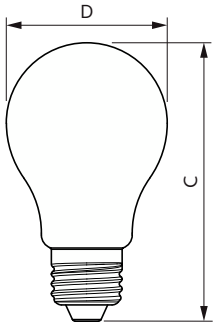

Dimensional drawing

Product	D	C
MAS VLE LEDBulbD4-25W E27 T32 GOLD SP G	33 mm	137 mm

Product	D	C
MAS VLE LEDBulbD4-25WE27 G93GOLD SP G	96 mm	143 mm

MASTER Value Decorative LED bulbs

Dimensional drawing

Product	D	C
MAS VLE LEDBulbD4-25W E27 A60 GOLD SP G	61 mm	106 mm

Product	D	C
MAS VLE LEDBulbD4-25W E27 ST64 GOLD SP G	65 mm	143 mm

MASTER Value Decorative LED bulbs

General Information

Cap-Base	E27
Switching Cycle	20,000
Nominal lifetime	15,000 hour(s)

Light Technical

Correlated Color Temperature (Nom)	1800 K
Color rendering index (CRI)	80
Color Code	818
LLMF At End Of Nominal Lifetime (Nom)	70 %
Luminous Flux	250 lm