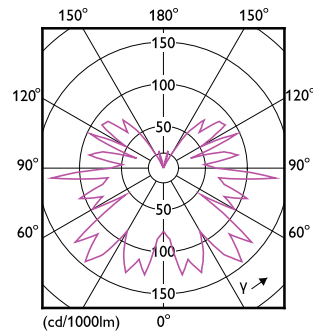

MASTER Value Decorative LED bulbs

General Information

Cap-Base	E27
Switching Cycle	20,000
Nominal lifetime	15,000 hour(s)

Light Technical

Correlated Color Temperature (Nom)	1800 K
Color rendering index (CRI)	80
Color Code	818
LLMF At End Of Nominal Lifetime (Nom)	70 %
Luminous Flux	250 lm

Operating and Electrical

Input Frequency	50 to 60 Hz
Line Frequency	50 to 60 Hz
Power Consumption	4 W
Starting Time (Nom)	0.5 s
Wattage Equivalent	25 W

Temperature

Ambient temperature range	-20 to +45 °C

Controls and Dimming

Dimmable	Only with specific dimmers

Mechanical and Housing

Bulb Finish	Amber

Approval and Application

Energy Consumption kWh/1000 h	4 kWh

Temperature

Order Code	Full Product Name	T-Case Maximum (Nom)
929002982902	MAS VLE LEDBulbD4-25W E27 ST64 GOLD SP G	35 °C
929002982802	MAS VLE LEDBulbD4-25W E27 A60 GOLD SP G	35 °C
929002983002	MAS VLE LEDBulbD4-25WE27 G93GOLD SP G	38 °C
929002983102	MAS VLE LEDBulbD4-25W E27 T32 GOLD SP G	35 °C

Mechanical and Housing

Order Code	Full Product Name	Bulb Shape
929002982902	MAS VLE LEDBulbD4-25W E27 ST64 GOLD SP G	ST64
929002982802	MAS VLE LEDBulbD4-25W E27 A60 GOLD SP G	A60
929002983002	MAS VLE LEDBulbD4-25WE27 G93GOLD SP G	G93
929002983102	MAS VLE LEDBulbD4-25W E27 T32 GOLD SP G	T32