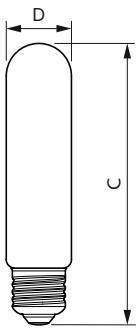

Dimensional drawing

Product	D	C
MAS VLE LEDBulbD4-25W E27 T32 GOLD SP G	33 mm	137 mm

Product	D	C
MAS VLE LEDBulbD4-25WE27 G93GOLD SP G	96 mm	143 mm

MASTER Value Decorative LED bulbs

Dimensional drawing

Product	D	C
MAS VLE LEDBulbD4-25W E27 A60 GOLD SP G	61 mm	106 mm

Mechanical and Housing

Order Code	Full Product Name	Bulb Shape
929002982902	MAS VLE LEDBulbD4-25W E27 ST64 GOLD SP G	ST64
929002982802	MAS VLE LEDBulbD4-25W E27 A60 GOLD SP G	A60
929002983002	MAS VLE LEDBulbD4-25WE27 G93GOLD SP G	G93
929002983102	MAS VLE LEDBulbD4-25W E27 T32 GOLD SP G	T32