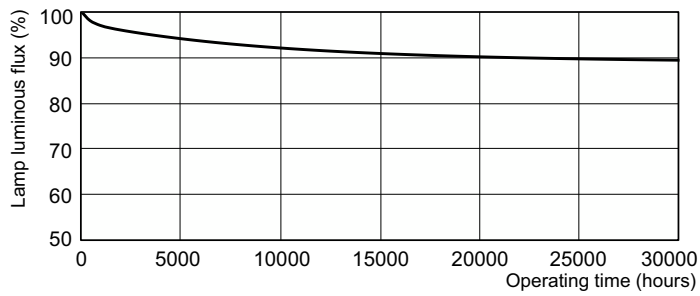

TL-D LIFEMAX Super 80

TL-D 18W/830 1SL/25

The TL-D LIFEMAX Super 80 lamp offers more lumens per watt and better color rendering than TL-D standard colors. Furthermore, it has a lower mercury content. The lamp can be operated in existing TL-D luminaires.

Product data

General Information		Mechanical and Housing	
Cap-Base	G13 [Medium Bi-Pin Fluorescent]	Bulb Shape	T8
Life to 50% Failures (Nom)	13,000 hour(s)		
Light Technical		Approval and Application	
Color Code	830 [CCT of 3000K]	Mercury (Hg) Content (Nom)	2.0 mg
Color Designation	Warm White (WW)		
Correlated Color Temperature (Nom)	3000 K	Product Data	
Luminous Efficacy (rated) (Nom)	75 lm/W	Order product name	TL-D 18W/830 1SL/25
Color rendering index (CRI)	83	Full product name	TL-D 18W/830 1SL/25
Operating and Electrical		Full product code	871150028558440
Power Consumption	18 W	Order code	927980283040
Lamp Current (Nom)	0.360 A	Material Nr. (12NC)	927980283040
Voltage (Nom)	59 V	Numerator - Quantity Per Pack	1
Voltage (Nom)	59 V	EAN/UPC - Product/Case	8711500285584
Controls and Dimming		Numerator - Packs per outer box	25
Dimmable	Yes	EAN/UPC - Case	8711500285799

TL-D LIFEMAX Super 80

Dimensional drawing

Product	D (max)	A (max)	B (max)	B (min)	C (max)
TL-D 18W/830 1SL/25	28 mm	589.8 mm	596.9 mm	594.5 mm	604 mm

Photometric data

Spectral Power Distribution Colour - TL-D 18W/830 1SL/25

Lifetime

Life Expectancy Diagram - TL-D 18W/830 1SL/25

Life Expectancy Diagram - TL-D 18W/830 1SL/25

TL-D LIFEMAX Super 80

Lifetime

Lumen Maintenance Diagram - TL-D 18W/830 1SL/25