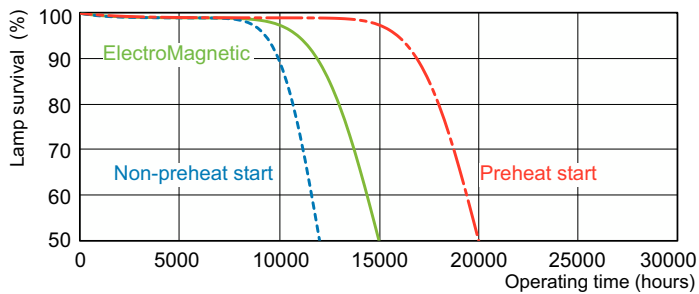

Product data

General Information		Mechanical and Housing	
Cap-Base	G13 [Medium Bi-Pin Fluorescent]	Bulb Shape	T8
Life to 50% Failures (Nom)	13,000 hour(s)		
Light Technical		Approval and Application	
Color Code	830 [CCT of 3000K]	Mercury (Hg) Content (Nom)	2.0 mg
Color Designation	Warm White (WW)		
Correlated Color Temperature (Nom)	3000 K	Product Data	
Luminous Efficacy (rated) (Nom)	75 lm/W	Order product name	TL-D 18W/830 1SL/25
Color rendering index (CRI)	83	Full product name	TL-D 18W/830 1SL/25
Operating and Electrical		Full product code	871150028558440
Power Consumption	18 W	Order code	927980283040
Lamp Current (Nom)	0.360 A	Material Nr. (12NC)	927980283040
Voltage (Nom)	59 V	Numerator - Quantity Per Pack	1
Voltage (Nom)	59 V	EAN/UPC - Product/Case	8711500285584
Controls and Dimming		Numerator - Packs per outer box	25
Dimmable	Yes	EAN/UPC - Case	8711500285799

TL-D LIFEMAX Super 80

Dimensional drawing

Product	D (max)	A (max)	B (max)	B (min)	C (max)
TL-D 18W/830 1SL/25	28 mm	589.8 mm	596.9 mm	594.5 mm	604 mm

Photometric data

Spectral Power Distribution Colour - TL-D 18W/830 1SL/25

Lifetime

Life Expectancy Diagram - TL-D 18W/830 1SL/25

Life Expectancy Diagram - TL-D 18W/830 1SL/25

TL-D LIFEMAX Super 80

Lifetime

Lumen Maintenance Diagram - TL-D 18W/830 1SL/25