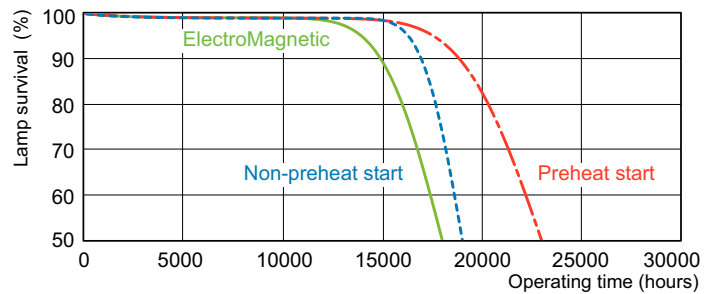

Product data

General Information		Mechanical and Housing	
Cap-Base	G13 [Medium Bi-Pin Fluorescent]	Bulb Shape	T8
Life to 50% Failures (Nom)	13,000 hour(s)		
Light Technical		Approval and Application	
Color Code	830 [CCT of 3000K]	Mercury (Hg) Content (Nom)	2.0 mg
Color Designation	Warm White (WW)		
Correlated Color Temperature (Nom)	3000 K	Product Data	
Luminous Efficacy (rated) (Nom)	75 lm/W	Order product name	TL-D 18W/830 1SL/25
Color rendering index (CRI)	83	Full product name	TL-D 18W/830 1SL/25
Operating and Electrical		Full product code	871150028558440
Power Consumption	18 W	Order code	927980283040
Lamp Current (Nom)	0.360 A	Material Nr. (12NC)	927980283040
Voltage (Nom)	59 V	Numerator - Quantity Per Pack	1
Voltage (Nom)	59 V	EAN/UPC - Product/Case	8711500285584
Controls and Dimming		Numerator - Packs per outer box	25
Dimmable	Yes	EAN/UPC - Case	8711500285799

TL-D LIFEMAX Super 80

Dimensional drawing

Product	D (max)	A (max)	B (max)	B (min)	C (max)
TL-D 18W/830 1SL/25	28 mm	589.8 mm	596.9 mm	594.5 mm	604 mm

Photometric data

Spectral Power Distribution Colour - TL-D 18W/830 1SL/25

Lifetime

Life Expectancy Diagram - TL-D 18W/830 1SL/25

Life Expectancy Diagram - TL-D 18W/830 1SL/25

TL-D LIFEMAX Super 80

Lifetime

Lumen Maintenance Diagram - TL-D 18W/830 1SL/25