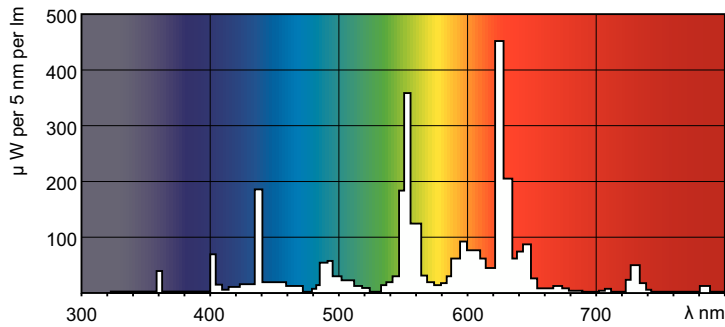

TL-D LIFEMAX Super 80

TL-D 18W/830 1SL/25

The TL-D LIFEMAX Super 80 lamp offers more lumens per watt and better color rendering than TL-D standard colors. Furthermore, it has a lower mercury content. The lamp can be operated in existing TL-D luminaires.

Product data

General Information		Mechanical and Housing	
Cap-Base	G13 [Medium Bi-Pin Fluorescent]	Bulb Shape	T8
Life to 50% Failures (Nom)	13,000 hour(s)		
Light Technical		Approval and Application	
Color Code	830 [CCT of 3000K]	Mercury (Hg) Content (Nom)	2.0 mg
Color Designation	Warm White (WW)		
Correlated Color Temperature (Nom)	3000 K	Product Data	
Luminous Efficacy (rated) (Nom)	75 lm/W	Order product name	TL-D 18W/830 1SL/25
Color rendering index (CRI)	83	Full product name	TL-D 18W/830 1SL/25
Operating and Electrical		Full product code	871150028558440
Power Consumption	18 W	Order code	927980283040
Lamp Current (Nom)	0.360 A	Material Nr. (12NC)	927980283040
Voltage (Nom)	59 V	Numerator - Quantity Per Pack	1
Voltage (Nom)	59 V	EAN/UPC - Product/Case	8711500285584
Controls and Dimming		Numerator - Packs per outer box	25
Dimmable	Yes	EAN/UPC - Case	8711500285799

TL-D LIFEMAX Super 80

Dimensional drawing

Product	D (max)	A (max)	B (max)	B (min)	C (max)
TL-D 18W/830 1SL/25	28 mm	589.8 mm	596.9 mm	594.5 mm	604 mm

Photometric data

Spectral Power Distribution Colour - TL-D 18W/830 1SL/25

Lifetime

Life Expectancy Diagram - TL-D 18W/830 1SL/25

Life Expectancy Diagram - TL-D 18W/830 1SL/25

TL-D LIFEMAX Super 80

Lifetime

Lumen Maintenance Diagram - TL-D 18W/830 1SL/25