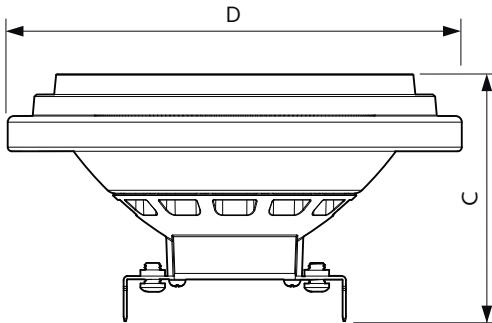

MASTER LEDspot LV AR111

Temperature

T-Case Maximum (Nom)	70 °C

Controls and Dimming

Dimmable	Yes

Mechanical and Housing

Bulb Shape	AR111

Approval and Application

Suitable For Accent Lighting	Yes
Energy Consumption kWh/1000 h	13 kWh
EyeComfort	Yes

Product Data

Order product name	MAS LED ExpertColor 11-50W 930 AR111 40D
Full product name	MAS LED ExpertColor 11-50W 930 AR111 40D
Full product code	871869968696300
Order code	929002238902
Material Nr. (12NC)	929002238902
Numerator - Quantity Per Pack	1
EAN/UPC - Product/Case	8718699686963
Numerator - Packs per outer box	6
EAN/UPC - Case	8718699686970

Dimensional drawing

Product	D	C
MAS LED ExpertColor 11-50W 930 AR111 40D	111 mm	62 mm

Photometric data