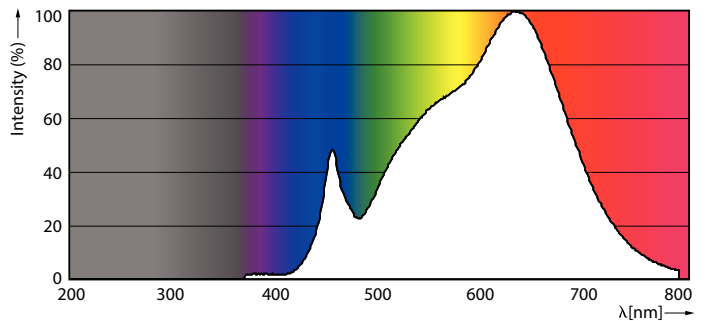

Product data

General Information	
Cap-Base	G53 [G53]
Nominal lifetime	40,000 hour(s)
Switching Cycle	50,000
Lighting Technology	LED
EU RoHS compliant	Yes
Light Technical	
Color Code	930 [CCT of 3000K]
Beam Angle (Nom)	40 degree(s)
Luminous Flux	620 lm
Color Designation	White (WH)
Correlated Color Temperature (Nom)	3000 K
Luminous Efficacy (rated) (Nom)	56.00 lm/W
Color Consistency	<4

Color rendering index (CRI)	97
LLMF At End Of Nominal Lifetime (Nom)	70 %
Luminous Flux in 90° Cone (Rated)	620 lm
Operating and Electrical	
Line Frequency	- Hz
Input Frequency	- Hz
Power Consumption	11 W
Lamp Current (Nom)	1,300 mA
Wattage Equivalent	50 W
Starting Time (Nom)	0.5 s
Warm-up time to 60% light	0.5 s
Power Factor (Fraction)	0.7
Voltage (Nom)	ac electronic 12 V

Suitable For Accent Lighting	Yes
Energy Consumption kWh/1000 h	13 kWh
EyeComfort	Yes

Product Data

Order product name	MAS LED ExpertColor 11-50W 930 AR111 40D
Full product name	MAS LED ExpertColor 11-50W 930 AR111 40D
Full product code	871869968696300
Order code	929002238902
Material Nr. (12NC)	929002238902
Numerator - Quantity Per Pack	1
EAN/UPC - Product/Case	8718699686963
Numerator - Packs per outer box	6
EAN/UPC - Case	8718699686970

Dimensional drawing

Product	D	C
MAS LED ExpertColor 11-50W 930 AR111 40D	111 mm	62 mm

Photometric data

General uniform lighting - MAS LED ExpertColor 11-50W 930 AR111 40D

Spectral Power Distribution Colour - MAS LED ExpertColor 11-50W 930 AR111 40D