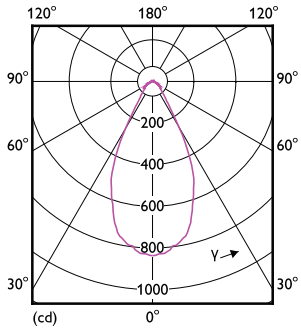

Color rendering index (CRI)	97
LLMF At End Of Nominal Lifetime (Nom)	70 %
Luminous Flux in 90° Cone (Rated)	620 lm
Operating and Electrical	
Line Frequency	- Hz
Input Frequency	- Hz
Power Consumption	11 W
Lamp Current (Nom)	1,300 mA
Wattage Equivalent	50 W
Starting Time (Nom)	0.5 s
Warm-up time to 60% light	0.5 s
Power Factor (Fraction)	0.7
Voltage (Nom)	ac electronic 12 V

Dimensional drawing

Product	D	C
MAS LED ExpertColor 11-50W 930 AR111 40D	111 mm	62 mm

Photometric data

General uniform lighting - MAS LED ExpertColor 11-50W 930 AR111 40D

Spectral Power Distribution Colour - MAS LED ExpertColor 11-50W 930 AR111 40D

MASTER LEDspot LV AR111

Photometric data

Light Distribution Diagram - MAS LED ExpertColor 11-50W 930 AR111 40D

Lifetime

Life Expectancy Diagram - MAS LED ExpertColor 11-50W 930 AR111 40D

Lumen Maintenance Diagram - MAS LED ExpertColor 11-50W 930 AR111 40D