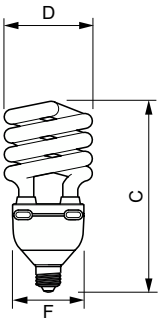

Tornado High Lumen

Approval and Application

Mercury (Hg) Content (Max)	3.5 mg
Energy Consumption kWh/1000 h	45 kWh

Product Data

Order product name	Tornado High Lumen 45W WW E27 1CT/6
Full product name	Tornado High Lumen 45W WW E27 1CT/6
Full product code	872790080822300

Order code	929676005701
Material Nr. (12NC)	929676005701
Numerator - Quantity Per Pack	1
EAN/UPC - Product/Case	8727900808223
Numerator - Packs per outer box	6
EAN/UPC - Case	8727900808230

Dimensional drawing

Product	C (max)	F (max)	D (max)
Tornado High Lumen 45W WW E27 1CT/6	244 mm	88.1 mm	102 mm