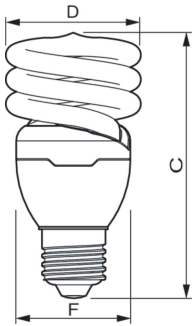

Product data

General Information		Operating and Electrical	
Cap-Base	E27 [E27]	Correlated Color Temperature (Nom)	2700 K
Nominal lifetime	8,000 hour(s)	Luminous Efficacy (rated) (Nom)	65 lm/W
Switching Cycle	5,000	Color rendering index (CRI)	82
Rated Lifetime (Hours)	8,000 hour(s)	LLMF At End Of Nominal Lifetime (Nom)	70 %
Lighting Technology	Compact Fluorescent Integrated	Line Frequency	50 or 60 Hz
Light Technical		Input Frequency	50 or 60 Hz
Color Code	827 [CCT of 2700K]	Power Consumption	20 W
Luminous Flux	1,250 lm	Lamp Current (Nom)	150 mA
Color Designation	Warm White (WW)	Starting Time (Nom)	0.3 s
Chromaticity Coordinate X (Nom)	463	Power Factor (Fraction)	0.6
Chromaticity Coordinate Y (Nom)	420		

TORNADO

Voltage (Nom)	220-240 V
Controls and Dimming	
Dimmable	No
Mechanical and Housing	
Bulb Shape	Spiral
Approval and Application	
Mercury (Hg) Content (Nom)	1.5 mg
Energy Consumption kWh/1000 h	20 kWh

Product Data	
Order product name	TORNADO 20W WW E27 220-240V 1PF/6
Full product name	TORNADO 20W WW E27 220-240V 1PF/6
Full product code	87182911381200
Order code	929689848306
Material Nr. (12NC)	929689848306
Numerator - Quantity Per Pack	1
EAN/UPC - Product/Case	8718291138112
Numerator - Packs per outer box	6
EAN/UPC - Case	8718291138129

Dimensional drawing

Product	D (max)	C (max)	F (max)
TORNADO 20W WW E27 220-240V 1PF/6	56.5 mm	111.5 mm	47 mm