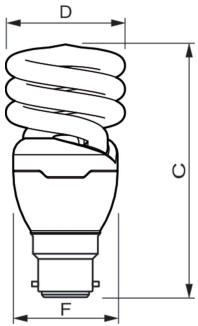

# TORNADO

Voltage (Nom)	220-240 V
<b>Controls and Dimming</b>	
Dimmable	No
<b>Mechanical and Housing</b>	
Bulb Shape	Spiral
<b>Approval and Application</b>	
Mercury (Hg) Content (Nom)	1.5 mg
Energy Consumption kWh/1000 h	15 kWh

## Dimensional drawing

Product	D (max)	C (max)	F (max)
TORNADO 15W WW B22 220-240V 1PF/6	51.5 mm	106.0 mm	42.5 mm