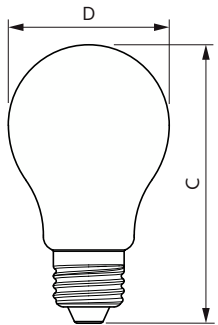

Dimensional drawing

Product	D	C
MAS VLE LEDBulbD4-25W E27 T32 GOLD SP G	33 mm	137 mm

Product	D	C
MAS VLE LEDBulbD4-25WE27 G93GOLD SP G	96 mm	143 mm

MASTER Value Decorative LED bulbs

Dimensional drawing

Product	D	C
MAS VLE LEDBulbD4-25W E27 A60 GOLD SP G	61 mm	106 mm

Product	D	C
MAS VLE LEDBulbD4-25W E27 ST64 GOLD SP G	65 mm	143 mm

MASTER Value Decorative LED bulbs

General Information

Cap-Base	E27
Switching Cycle	20,000
Nominal lifetime	15,000 hour(s)

Light Technical

Correlated Color Temperature (Nom)	1800 K
Color rendering index (CRI)	80
Color Code	818
LLMF At End Of Nominal Lifetime (Nom)	70 %
Luminous Flux	250 lm