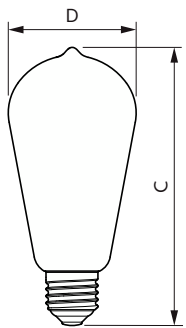

Dimensional drawing

Product	D	C
MAS VLE LEDBulbD4-25W E27 T32 GOLD SP G	33 mm	137 mm

Product	D	C
MAS VLE LEDBulbD4-25WE27 G93GOLD SP G	96 mm	143 mm

MASTER Value Decorative LED bulbs

Dimensional drawing

Product	D	C
MAS VLE LEDBulbD4-25W E27 A60 GOLD SP G	61 mm	106 mm