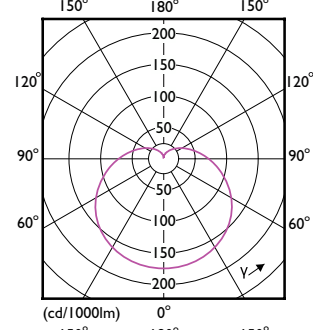

Essential LED

Order Code	Full Product Name	Energy Consumption kWh/1000 h	Ingress protection code
929002306467	LEDBulb 8-60W E27 6500K 1PF/12 TR	8 kWh	-
929002306468	ESS LEDBulb 8-60W E27 6500K 1CT/12 TR	8 kWh	-
929002433611	LEDBright 20W E27 3000K HV 1PF/12 AR	-	-
929002433711	LEDBright 20W E27 6500K HV 1PF/12 AR	-	-