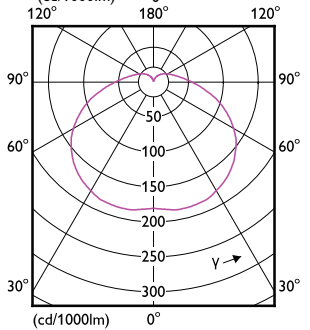

Essential LED

Order Code	Full Product Name	Energy Consumption kWh/1000 h	Ingress protection code
929002306467	LEDBulb 8-60W E27 6500K 1PF/12 TR	8 kWh	-
929002306468	ESS LEDBulb 8-60W E27 6500K 1CT/12 TR	8 kWh	-
929002433611	LEDBright 20W E27 3000K HV 1PF/12 AR	-	-
929002433711	LEDBright 20W E27 6500K HV 1PF/12 AR	-	-