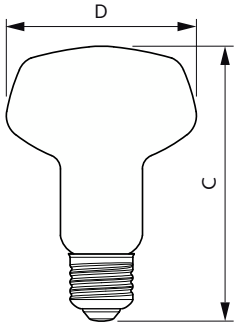

Essential LED

Dimensional drawing

Product	D	C
ESS LED 9W E27 2700K 230V R80	80 mm	115 mm
ESS LED 9W E27 6500K 230V R80	80 mm	115 mm

Product	D	C
LEDBulb 10-75W E27 2700K 1PF/12 TR	60 mm	108 mm
LEDBulb 10-75W E27 6500K 1PF/12 TR	60 mm	108 mm

Product	D	C
ESS LEDBulb 13-100W E27 2700K 1CT/12 TR	60 mm	120 mm
ESS LEDBulb 13-100W E27 6500K 1CT/12 TR	60 mm	120 mm
ESS LEDBulb 13W E27 3000K 1CT/12 TR	60 mm	120 mm
ESS LEDBulb 13W E27 6500K 1CT/12 TR	60 mm	120 mm
LEDBulb 13-100W E27 2700K 1PF/12 TR	60 mm	120 mm
LEDBulb 13-100W E27 6500K 1PF/12 TR	60 mm	120 mm
LEDBulb 13W E27 3000K 1PF/12 TR	60 mm	120 mm
LEDBulb 13W E27 6500K 1PF/12 TR	60 mm	120 mm

Product	D	C
LEDBright 20W E27 3000K HV 1PF/12 AR	70 mm	125.7 mm
LEDBright 20W E27 6500K HV 1PF/12 AR	70 mm	125.7 mm