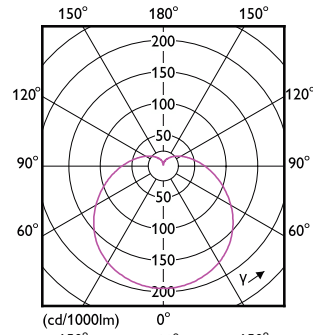

Essential LED

Order Code	Full Product Name	Energy Consumption kWh/1000 h	Ingress protection code
929002306467	LEDBulb 8-60W E27 6500K 1PF/12 TR	8 kWh	-
929002306468	ESS LEDBulb 8-60W E27 6500K 1CT/12 TR	8 kWh	-
929002433611	LEDBright 20W E27 3000K HV 1PF/12 AR	-	-
929002433711	LEDBright 20W E27 6500K HV 1PF/12 AR	-	-