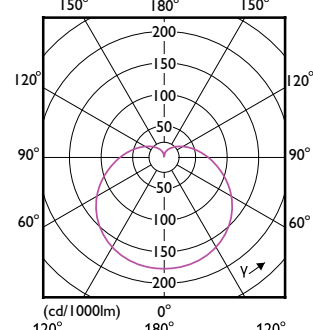

Essential LED

Order Code	Full Product Name	Energy Consumption kWh/1000 h	Ingress protection code
929002306467	LEDBulb 8-60W E27 6500K 1PF/12 TR	8 kWh	-
929002306468	ESS LEDBulb 8-60W E27 6500K 1CT/12 TR	8 kWh	-
929002433611	LEDBright 20W E27 3000K HV 1PF/12 AR	-	-
929002433711	LEDBright 20W E27 6500K HV 1PF/12 AR	-	-