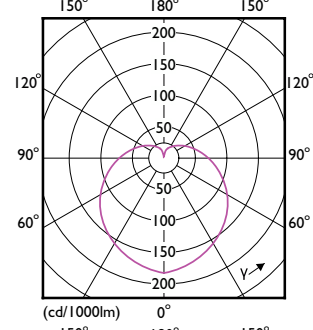

Essential LED

Order Code	Full Product Name	Energy Consumption kWh/1000 h	Ingress protection code
929002306467	LEDBulb 8-60W E27 6500K 1PF/12 TR	8 kWh	-
929002306468	ESS LEDBulb 8-60W E27 6500K 1CT/12 TR	8 kWh	-
929002433611	LEDBright 20W E27 3000K HV 1PF/12 AR	-	-
929002433711	LEDBright 20W E27 6500K HV 1PF/12 AR	-	-