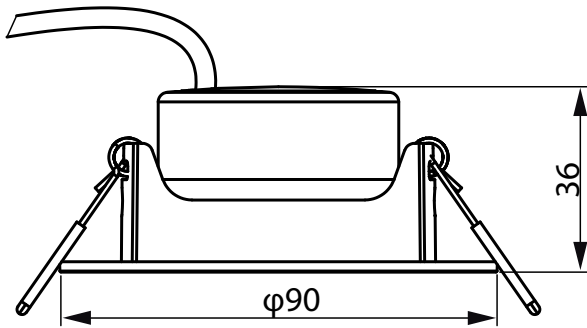

Essential LED

Dimensional drawing

Product	D	C
ESS LEDBulb 8-60W E27 2700K 1CT/12 TR	60 mm	108 mm
ESS LEDBulb 8-60W E27 6500K 1CT/12 TR	60 mm	108 mm
LEDBulb 5-40W E27 6500K 1PF/12 TR	60 mm	108 mm
LEDBulb 5.5-40W E27 2700K 1PF/12 TR	60 mm	108 mm
LEDBulb 8-60W E27 2700K 1PF/12 TR	60 mm	108 mm
LEDBulb 8-60W E27 6500K 1PF/12 TR	60 mm	108 mm

Light Technical

Color rendering index (CRI) 80

Controls and Dimming

Dimmable No

General Information

Order Code	Full Product Name	Cap-Base	Rated		
			Lifetime (Hours)	Switching Cycle	Nominal lifetime
929002655401	SL052 RD SPOT 070 6.2W 27K WH WV	-	-	7,500	-
929002655601	SL052 RD SPOT 070 6.2W 65K WH WV	-	-	7,500	-
929001857608	ESS LED 7W E27 2700K 230V R63	E27	-	50,000	15,000 hour(s)
929001857808	ESS LED 7W E27 6500K 230V R63	E27	-	50,000	15,000 hour(s)
929001857908	ESS LED 9W E27 2700K 230V R80	E27	-	50,000	15,000 hour(s)
929001858108	ESS LED 9W E27 6500K 230V R80	E27	-	50,000	15,000 hour(s)
929002305027	LEDBulb 13W E27 3000K 1PF/12 TR	E27	12,000 hour(s)	50,000	12,000 hour(s)
929002305028	ESS LEDBulb 13W E27 3000K 1CT/12 TR	E27	12,000 hour(s)	50,000	12,000 hour(s)

Order Code	Full Product Name	Cap-Base	Rated		
			Lifetime (Hours)	Switching Cycle	Nominal lifetime
929002305327	LEDBulb 13W E27 6500K 1PF/12 TR	E27	12,000 hour(s)	50,000	12,000 hour(s)
929002305328	ESS LEDBulb 13W E27 6500K 1CT/12 TR	E27	12,000 hour(s)	50,000	12,000 hour(s)
929002306867	LEDBulb 13-100W E27 2700K 1PF/12 TR	E27	15,000 hour(s)	50,000	15,000 hour(s)
929002306868	ESS LEDBulb 13-100W E27 2700K 1CT/12 TR	E27	15,000 hour(s)	50,000	15,000 hour(s)
929002307067	LEDBulb 13-100W E27 6500K 1PF/12 TR	E27	15,000 hour(s)	50,000	15,000 hour(s)
929002307068	ESS LEDBulb 13-100W E27 6500K 1CT/12 TR	E27	15,000 hour(s)	50,000	15,000 hour(s)
929002306567	LEDBulb 10-75W E27 2700K 1PF/12 TR	E27	15,000 hour(s)	50,000	15,000 hour(s)
929002306767	LEDBulb 10-75W E27 6500K 1PF/12 TR	E27	15,000 hour(s)	50,000	15,000 hour(s)