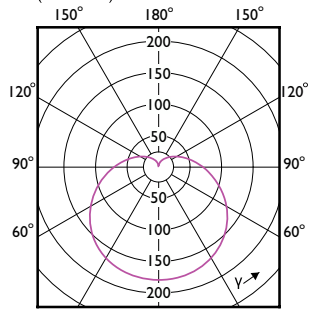

Essential LED

Order Code	Full Product Name	Energy Consumption kWh/1000 h	Ingress protection code
929002306467	LEDBulb 8-60W E27 6500K 1PF/12 TR	8 kWh	-
929002306468	ESS LEDBulb 8-60W E27 6500K 1CT/12 TR	8 kWh	-
929002433611	LEDBright 20W E27 3000K HV 1PF/12 AR	-	-
929002433711	LEDBright 20W E27 6500K HV 1PF/12 AR	-	-