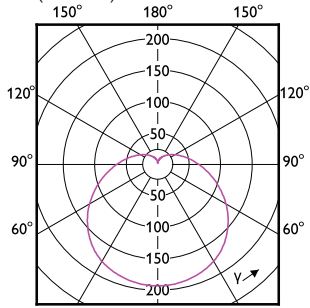

Essential LED

Order Code	Full Product Name	Energy Consumption kWh/1000 h	Ingress protection code
929002306467	LEDBulb 8-60W E27 6500K 1PF/12 TR	8 kWh	-
929002306468	ESS LEDBulb 8-60W E27 6500K 1CT/12 TR	8 kWh	-
929002433611	LEDBright 20W E27 3000K HV 1PF/12 AR	-	-
929002433711	LEDBright 20W E27 6500K HV 1PF/12 AR	-	-