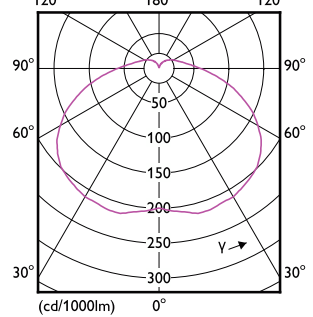

Essential LED

Order Code	Full Product Name	Energy Consumption kWh/1000 h	Ingress protection code
929002306467	LEDBulb 8-60W E27 6500K 1PF/12 TR	8 kWh	-
929002306468	ESS LEDBulb 8-60W E27 6500K 1CT/12 TR	8 kWh	-
929002433611	LEDBright 20W E27 3000K HV 1PF/12 AR	-	-
929002433711	LEDBright 20W E27 6500K HV 1PF/12 AR	-	-