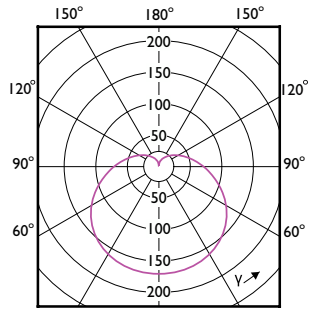

Essential LED

Order Code	Full Product Name	Energy Consumption kWh/1000 h	Ingress protection code
929002306467	LEDBulb 8-60W E27 6500K 1PF/12 TR	8 kWh	-
929002306468	ESS LEDBulb 8-60W E27 6500K 1CT/12 TR	8 kWh	-
929002433611	LEDBright 20W E27 3000K HV 1PF/12 AR	-	-
929002433711	LEDBright 20W E27 6500K HV 1PF/12 AR	-	-