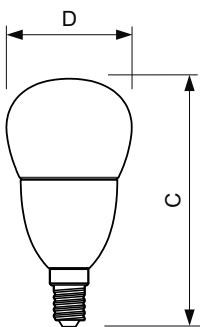

## Dimensional drawing

Product	D	C
MAS LEDcandle DT 2.8-25W E14 BA38 CL	38 mm	129 mm
MAS LEDcandle DT 5.5-40W E14 BA38 CL	38 mm	129 mm

Product	D	C
MAS LEDlustre DT 8-60W P50 E14 827 CL	54 mm	109 mm

## Dimensional drawing

Product	D	C
MAS LEDcandle DT 5.5-40W E14 B38 CL	38 mm	113 mm
MAS LEDcandle DT 5.5-40W E14 B38 CL	38 mm	113 mm
MAS LEDcandle DT 5.5-40W E14 B38 CL UK	38 mm	113 mm

Product	D	C
MAS LEDcandle DT 2.8-25W B22 B38 CL	38 mm	111 mm
MAS LEDcandle DT 5.5-40W B22 B38 CL	38 mm	111 mm
MAS LEDcandle DT 5.5-40W B22 B38 CL UK	38 mm	111 mm