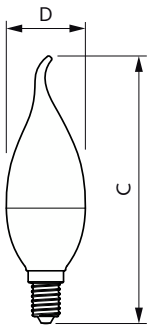

## Dimensional drawing

Product	D	C
MAS LEDcandle DT 2.8-25W E14 BA38 CL	38 mm	129 mm
MAS LEDcandle DT 5.5-40W E14 BA38 CL	38 mm	129 mm

Product	D	C
MAS LEDlustre DT 8-60W P50 E14 827 CL	54 mm	109 mm

## Dimensional drawing

Product	D	C
MAS LEDcandle DT 5.5-40W E14 B38 CL	38 mm	113 mm
MAS LEDcandle DT 5.5-40W E14 B38 CL	38 mm	113 mm
MAS LEDcandle DT 5.5-40W E14 B38 CL UK	38 mm	113 mm

Product	D	C
MAS LEDcandle DT 2.8-25W B22 B38 CL	38 mm	111 mm
MAS LEDcandle DT 5.5-40W B22 B38 CL	38 mm	111 mm
MAS LEDcandle DT 5.5-40W B22 B38 CL UK	38 mm	111 mm