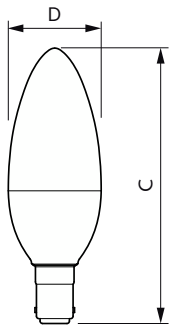

MASTER Plastic LEDcandles & lusters

Dimensional drawing

Product	D	C
MAS LEDcandle DT 4-25W E14 B38 CL_AP	38 mm	113 mm
MAS LEDcandle DT 6-40W E14 B38 CL_AP	38 mm	113 mm

Product	D	C
MAS LEDcandle DT 5.5-40W B15 B38 CL	38 mm	113 mm
MAS LEDcandle DT 5.5-40W B15 B38 CL UK	38 mm	113 mm

Product	D	C
MAS LEDcandle DT 5.5-40W E27 B38 CL UK	38 mm	112 mm

Product	D	C
MAS LEDlustre DT 2.8-25W E14 P48 CL	50 mm	95 mm
MAS LEDlustre DT 5.5-40W E14 P48 CL	50 mm	95 mm