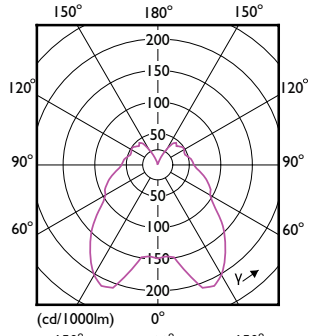

MASTER Plastic LEDcandles & lusters

120°

90°