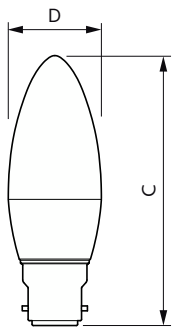

## Dimensional drawing

Product	D	C
MAS LEDcandle DT 2.8-25W E14 BA38 CL	38 mm	129 mm
MAS LEDcandle DT 5.5-40W E14 BA38 CL	38 mm	129 mm

Product	D	C
MAS LEDlustre DT 8-60W P50 E14 827 CL	54 mm	109 mm

## Dimensional drawing

Product	D	C
MAS LEDcandle DT 5.5-40W E14 B38 CL	38 mm	113 mm
MAS LEDcandle DT 5.5-40W E14 B38 CL	38 mm	113 mm
MAS LEDcandle DT 5.5-40W E14 B38 CL UK	38 mm	113 mm

Product	D	C
MAS LEDcandle DT 2.8-25W B22 B38 CL	38 mm	111 mm
MAS LEDcandle DT 5.5-40W B22 B38 CL	38 mm	111 mm
MAS LEDcandle DT 5.5-40W B22 B38 CL UK	38 mm	111 mm