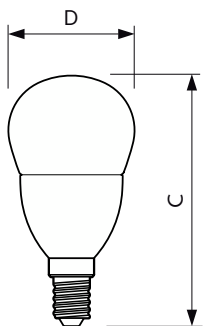

MASTER Plastic LEDcandles & lusters

Dimensional drawing

Product	D	C
MAS LEDcandle DT 4-25W E14 B38 CL_AP	38 mm	113 mm
MAS LEDcandle DT 6-40W E14 B38 CL_AP	38 mm	113 mm

Product	D	C
MAS LEDcandle DT 5.5-40W B15 B38 CL	38 mm	113 mm
MAS LEDcandle DT 5.5-40W B15 B38 CL UK	38 mm	113 mm

Product	D	C
MAS LEDcandle DT 5.5-40W E27 B38 CL UK	38 mm	112 mm

Product	D	C
MAS LEDlustre DT 2.8-25W E14 P48 CL	50 mm	95 mm
MAS LEDlustre DT 5.5-40W E14 P48 CL	50 mm	95 mm