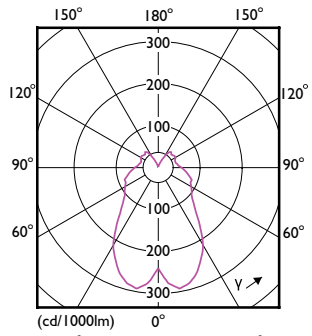

MASTER Plastic LEDcandles & lusters

120°

90°