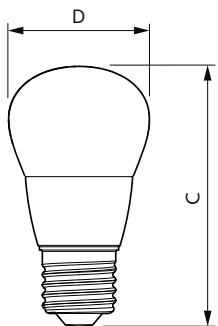

## Dimensional drawing

Product	D	C
MAS LEDcandle DT 2.8-25W E14 BA38 CL	38 mm	129 mm
MAS LEDcandle DT 5.5-40W E14 BA38 CL	38 mm	129 mm

Product	D	C
MAS LEDlustre DT 8-60W P50 E14 827 CL	54 mm	109 mm

## Dimensional drawing

Product	D	C
MAS LEDcandle DT 5.5-40W E14 B38 CL	38 mm	113 mm
MAS LEDcandle DT 5.5-40W E14 B38 CL	38 mm	113 mm
MAS LEDcandle DT 5.5-40W E14 B38 CL UK	38 mm	113 mm

Product	D	C
MAS LEDcandle DT 2.8-25W B22 B38 CL	38 mm	111 mm
MAS LEDcandle DT 5.5-40W B22 B38 CL	38 mm	111 mm
MAS LEDcandle DT 5.5-40W B22 B38 CL UK	38 mm	111 mm