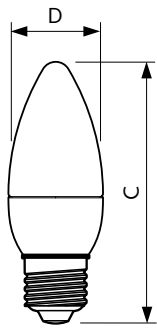

## Dimensional drawing

Product	D	C
MAS LEDcandle DT 2.8-25W E14 BA38 CL	38 mm	129 mm
MAS LEDcandle DT 5.5-40W E14 BA38 CL	38 mm	129 mm

Product	D	C
MAS LEDlustre DT 8-60W P50 E14 827 CL	54 mm	109 mm

## Dimensional drawing

Product	D	C
MAS LEDcandle DT 5.5-40W E14 B38 CL	38 mm	113 mm
MAS LEDcandle DT 5.5-40W E14 B38 CL	38 mm	113 mm
MAS LEDcandle DT 5.5-40W E14 B38 CL UK	38 mm	113 mm

Product	D	C
MAS LEDcandle DT 2.8-25W B22 B38 CL	38 mm	111 mm
MAS LEDcandle DT 5.5-40W B22 B38 CL	38 mm	111 mm
MAS LEDcandle DT 5.5-40W B22 B38 CL UK	38 mm	111 mm

Product	D	C
MAS LEDcandle DT 8-60W B40 E14 827 CL	42 mm	127 mm

Product	D	C
MAS LEDlustre DT 5.5-40W E27 P48 CL	50 mm	93 mm

## Dimensional drawing

Product	D	C
MAS LEDcandle DT 4-25W E14 B38 CL_AP	38 mm	113 mm
MAS LEDcandle DT 6-40W E14 B38 CL_AP	38 mm	113 mm

Product	D	C
MAS LEDcandle DT 5.5-40W B15 B38 CL	38 mm	113 mm
MAS LEDcandle DT 5.5-40W B15 B38 CL UK	38 mm	113 mm