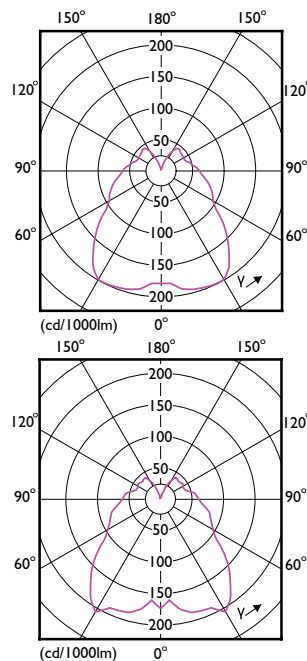

Approval and Application

Order Code	Full Product Name	Energy Consumption kWh/1000 h
929002490602	MAS LEDcandle DT 2.8-25W E14 BA38 CL	3 kWh
929002491302	MAS LEDcandle DT 5.5-40W E14 BA38 CL	6 kWh
929002491702	MAS LEDcandle DT 8-60W B40 E14 827 CL	8 kWh
929002491602	MAS LEDlustre DT 5.5-40W E27 P48 CL	6 kWh
929002491299	MAS LEDcandle DT 5.5-40W E27 B38 CL UK	6 kWh
929002491802	MAS LEDlustre DT 8-60W P50 E14 827 CL	8 kWh
929001139808	MAS LEDcandle DT 4-25W E14 B38 CL_AP	4 kWh
929001140408	MAS LEDcandle DT 6-40W E14 B38 CL_AP	6 kWh
929002490502	MAS LEDcandle DT 2.8-25W B22 B38 CL	3 kWh
929002491102	MAS LEDcandle DT 5.5-40W B22 B38 CL	6 kWh
929002491199	MAS LEDcandle DT 5.5-40W B22 B38 CL UK	6 kWh
929002490902	MAS LEDcandle DT 5.5-40W B15 B38 CL	6 kWh
929002490999	MAS LEDcandle DT 5.5-40W B15 B38 CL UK	6 kWh
929002491002	MAS LEDcandle DT 5.5-40W E14 B38 CL	6 kWh
929002491021	MAS LEDcandle DT 5.5-40W E14 B38 CL	-
929002491099	MAS LEDcandle DT 5.5-40W E14 B38 CL UK	6 kWh
929002490702	MAS LEDlustre DT 2.8-25W E14 P48 CL	3 kWh
929002491402	MAS LEDlustre DT 5.5-40W E14 P48 CL	6 kWh