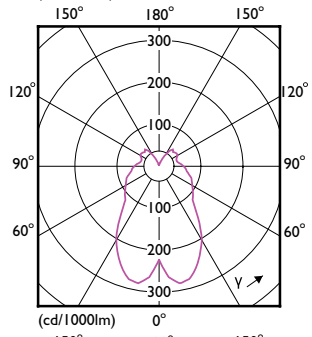

MASTER Plastic LEDcandles & lusters

120°

90°