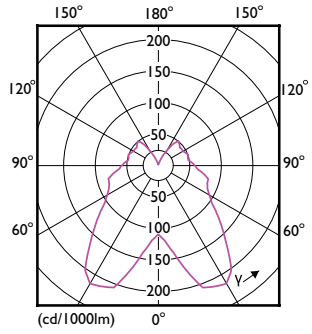

MASTER Plastic LEDcandles & lusters

120°

90°