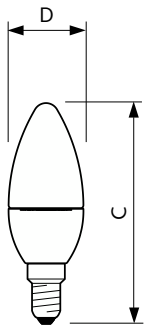

## Dimensional drawing

Product	D	C
MAS LEDcandle DT 2.8-25W E14 BA38 CL	38 mm	129 mm
MAS LEDcandle DT 5.5-40W E14 BA38 CL	38 mm	129 mm

Product	D	C
MAS LEDlustre DT 8-60W P50 E14 827 CL	54 mm	109 mm

## Dimensional drawing

Product	D	C
MAS LEDcandle DT 5.5-40W E14 B38 CL	38 mm	113 mm
MAS LEDcandle DT 5.5-40W E14 B38 CL	38 mm	113 mm
MAS LEDcandle DT 5.5-40W E14 B38 CL UK	38 mm	113 mm

Product	D	C
MAS LEDcandle DT 2.8-25W B22 B38 CL	38 mm	111 mm
MAS LEDcandle DT 5.5-40W B22 B38 CL	38 mm	111 mm
MAS LEDcandle DT 5.5-40W B22 B38 CL UK	38 mm	111 mm