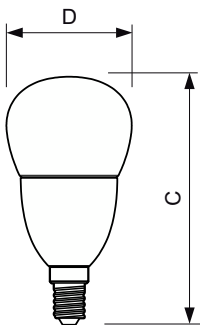

LEDcandle MAS SLR1 B38 E27 CL

LEDluster MAS SLR1 P50 E14 CL

SPPR LEDCL 0021

LEDcandle MAS SLR1 B38 B15 CL

LEDluster MAS SLR1 P48 E14 CL

Dimensional drawing

Product	D	C
MAS LEDcandle DT 2.8-25W E14 BA38 CL	38 mm	129 mm
MAS LEDcandle DT 5.5-40W E14 BA38 CL	38 mm	129 mm

Product	D	C
MAS LEDlustre DT 8-60W P50 E14 827 CL	54 mm	109 mm

MASTER Plastic LEDcandles & lusters

Dimensional drawing

Product	D	C
MAS LEDcandle DT 5.5-40W E14 B38 CL	38 mm	113 mm
MAS LEDcandle DT 5.5-40W E14 B38 CL	38 mm	113 mm
MAS LEDcandle DT 5.5-40W E14 B38 CL UK	38 mm	113 mm

Product	D	C
MAS LEDlustre DT 5.5-40W E27 P48 CL	50 mm	93 mm

MASTER Plastic LEDcandles & lusters

Dimensional drawing

Product	D	C
MAS LEDcandle DT 4-25W E14 B38 CL_AP	38 mm	113 mm
MAS LEDcandle DT 6-40W E14 B38 CL_AP	38 mm	113 mm