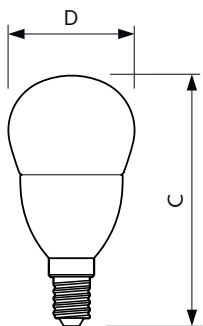

LEDcandle MAS SLR1 B38 E27 CL

LEDluster MAS SLR1 P50 E14 CL

SPPR LEDCL 0021

LEDcandle MAS SLR1 B38 B15 CL

LEDluster MAS SLR1 P48 E14 CL

Dimensional drawing

Product	D	C
MAS LEDcandle DT 2.8-25W E14 BA38 CL	38 mm	129 mm
MAS LEDcandle DT 5.5-40W E14 BA38 CL	38 mm	129 mm

Product	D	C
MAS LEDlustre DT 8-60W P50 E14 827 CL	54 mm	109 mm

MASTER Plastic LEDcandles & lusters

Dimensional drawing

Product	D	C
MAS LEDcandle DT 5.5-40W E14 B38 CL	38 mm	113 mm
MAS LEDcandle DT 5.5-40W E14 B38 CL	38 mm	113 mm
MAS LEDcandle DT 5.5-40W E14 B38 CL UK	38 mm	113 mm

Product	D	C
MAS LEDcandle DT 2.8-25W B22 B38 CL	38 mm	111 mm
MAS LEDcandle DT 5.5-40W B22 B38 CL	38 mm	111 mm
MAS LEDcandle DT 5.5-40W B22 B38 CL UK	38 mm	111 mm

Product	D	C
MAS LEDcandle DT 8-60W B40 E14 827 CL	42 mm	127 mm

Product	D	C
MAS LEDlustre DT 5.5-40W E27 P48 CL	50 mm	93 mm

MASTER Plastic LEDcandles & lusters

Dimensional drawing

Product	D	C
MAS LEDcandle DT 4-25W E14 B38 CL_AP	38 mm	113 mm
MAS LEDcandle DT 6-40W E14 B38 CL_AP	38 mm	113 mm