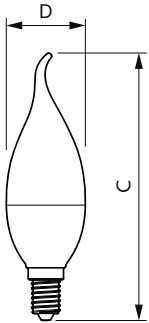

LEDcandle MAS SLR1 B38 E27 CL

LEDluster MAS SLR1 P50 E14 CL

SPPR LEDCL 0021

LEDcandle MAS SLR1 B38 B15 CL

LEDluster MAS SLR1 P48 E14 CL

Dimensional drawing

Product	D	C
MAS LEDcandle DT 2.8-25W E14 BA38 CL	38 mm	129 mm
MAS LEDcandle DT 5.5-40W E14 BA38 CL	38 mm	129 mm

Product	D	C
MAS LEDlustre DT 8-60W P50 E14 827 CL	54 mm	109 mm

MASTER Plastic LEDcandles & lusters

Dimensional drawing

Product	D	C
MAS LEDcandle DT 5.5-40W E14 B38 CL	38 mm	113 mm
MAS LEDcandle DT 5.5-40W E14 B38 CL	38 mm	113 mm
MAS LEDcandle DT 5.5-40W E14 B38 CL UK	38 mm	113 mm