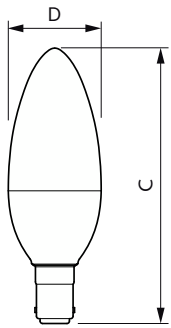

LEDcandle MAS SLR1 B38 E27 CL

LEDluster MAS SLR1 P50 E14 CL

SPPR LEDCL 0021

LEDcandle MAS SLR1 B38 B15 CL

LEDluster MAS SLR1 P48 E14 CL

Dimensional drawing

Product	D	C
MAS LEDcandle DT 2.8-25W E14 BA38 CL	38 mm	129 mm
MAS LEDcandle DT 5.5-40W E14 BA38 CL	38 mm	129 mm

Product	D	C
MAS LEDlustre DT 8-60W P50 E14 827 CL	54 mm	109 mm

MASTER Plastic LEDcandles & lusters

Dimensional drawing

Product	D	C
MAS LEDcandle DT 5.5-40W E14 B38 CL	38 mm	113 mm
MAS LEDcandle DT 5.5-40W E14 B38 CL	38 mm	113 mm
MAS LEDcandle DT 5.5-40W E14 B38 CL UK	38 mm	113 mm

Product	D	C
MAS LEDcandle DT 2.8-25W B22 B38 CL	38 mm	111 mm
MAS LEDcandle DT 5.5-40W B22 B38 CL	38 mm	111 mm
MAS LEDcandle DT 5.5-40W B22 B38 CL UK	38 mm	111 mm

Product	D	C
MAS LEDcandle DT 8-60W B40 E14 827 CL	42 mm	127 mm

Product	D	C
MAS LEDlustre DT 5.5-40W E27 P48 CL	50 mm	93 mm

MASTER Plastic LEDcandles & lusters

Dimensional drawing

Product	D	C
MAS LEDcandle DT 4-25W E14 B38 CL_AP	38 mm	113 mm
MAS LEDcandle DT 6-40W E14 B38 CL_AP	38 mm	113 mm