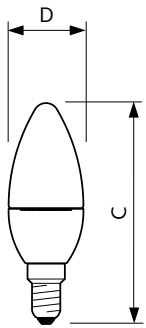

LEDcandle MAS SLR1 B38 E27 CL

LEDluster MAS SLR1 P50 E14 CL

SPPR LEDCL 0021

LEDcandle MAS SLR1 B38 B15 CL

LEDluster MAS SLR1 P48 E14 CL

Dimensional drawing

Product	D	C
MAS LEDcandle DT 2.8-25W E14 BA38 CL	38 mm	129 mm
MAS LEDcandle DT 5.5-40W E14 BA38 CL	38 mm	129 mm

Product	D	C
MAS LEDlustre DT 8-60W P50 E14 827 CL	54 mm	109 mm

MASTER Plastic LEDcandles & lusters

Dimensional drawing

Product	D	C
MAS LEDcandle DT 5.5-40W E14 B38 CL	38 mm	113 mm
MAS LEDcandle DT 5.5-40W E14 B38 CL	38 mm	113 mm
MAS LEDcandle DT 5.5-40W E14 B38 CL UK	38 mm	113 mm