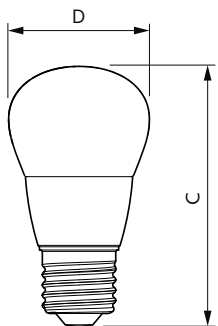

LEDcandle MAS SLR1 B38 E27 CL

LEDluster MAS SLR1 P50 E14 CL

SPPR LEDCL 0021

LEDcandle MAS SLR1 B38 B15 CL

LEDluster MAS SLR1 P48 E14 CL

Dimensional drawing

Product	D	C
MAS LEDcandle DT 2.8-25W E14 BA38 CL	38 mm	129 mm
MAS LEDcandle DT 5.5-40W E14 BA38 CL	38 mm	129 mm

Product	D	C
MAS LEDlustre DT 8-60W P50 E14 827 CL	54 mm	109 mm

MASTER Plastic LEDcandles & lusters

Dimensional drawing

Product	D	C
MAS LEDcandle DT 5.5-40W E14 B38 CL	38 mm	113 mm
MAS LEDcandle DT 5.5-40W E14 B38 CL	38 mm	113 mm
MAS LEDcandle DT 5.5-40W E14 B38 CL UK	38 mm	113 mm

Product	D	C
MAS LEDlustre DT 5.5-40W E27 P48 CL	50 mm	93 mm

MASTER Plastic LEDcandles & lusters

Dimensional drawing

Product	D	C
MAS LEDcandle DT 4-25W E14 B38 CL_AP	38 mm	113 mm
MAS LEDcandle DT 6-40W E14 B38 CL_AP	38 mm	113 mm