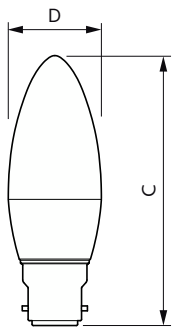

LEDcandle MAS SLR1 B38 E27 CL

LEDluster MAS SLR1 P50 E14 CL

SPPR LEDCL 0021

LEDcandle MAS SLR1 B38 B15 CL

LEDluster MAS SLR1 P48 E14 CL

Dimensional drawing

Product	D	C
MAS LEDcandle DT 2.8-25W E14 BA38 CL	38 mm	129 mm
MAS LEDcandle DT 5.5-40W E14 BA38 CL	38 mm	129 mm

Product	D	C
MAS LEDlustre DT 8-60W P50 E14 827 CL	54 mm	109 mm

MASTER Plastic LEDcandles & lusters

Dimensional drawing

Product	D	C
MAS LEDcandle DT 5.5-40W E14 B38 CL	38 mm	113 mm
MAS LEDcandle DT 5.5-40W E14 B38 CL	38 mm	113 mm
MAS LEDcandle DT 5.5-40W E14 B38 CL UK	38 mm	113 mm

Product	D	C
MAS LEDlustre DT 5.5-40W E27 P48 CL	50 mm	93 mm

MASTER Plastic LEDcandles & lusters

Dimensional drawing

Product	D	C
MAS LEDcandle DT 4-25W E14 B38 CL_AP	38 mm	113 mm
MAS LEDcandle DT 6-40W E14 B38 CL_AP	38 mm	113 mm