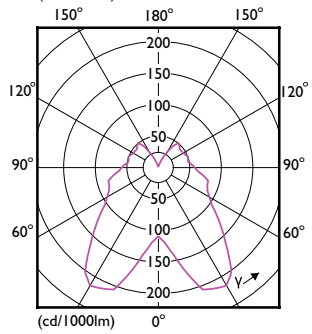

MASTER Plastic LEDcandles & lusters

120°

90°