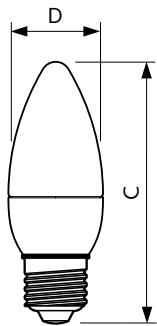

LEDcandle MAS SLR1 B38 E27 CL

LEDluster MAS SLR1 P50 E14 CL

SPPR LEDCL 0021

LEDcandle MAS SLR1 B38 B15 CL

LEDluster MAS SLR1 P48 E14 CL

Dimensional drawing

Product	D	C
MAS LEDcandle DT 2.8-25W E14 BA38 CL	38 mm	129 mm
MAS LEDcandle DT 5.5-40W E14 BA38 CL	38 mm	129 mm

Product	D	C
MAS LEDlustre DT 8-60W P50 E14 827 CL	54 mm	109 mm

MASTER Plastic LEDcandles & lusters

Dimensional drawing

Product	D	C
MAS LEDcandle DT 5.5-40W E14 B38 CL	38 mm	113 mm
MAS LEDcandle DT 5.5-40W E14 B38 CL	38 mm	113 mm
MAS LEDcandle DT 5.5-40W E14 B38 CL UK	38 mm	113 mm

Product	D	C
MAS LEDcandle DT 2.8-25W B22 B38 CL	38 mm	111 mm
MAS LEDcandle DT 5.5-40W B22 B38 CL	38 mm	111 mm
MAS LEDcandle DT 5.5-40W B22 B38 CL UK	38 mm	111 mm

Product	D	C
MAS LEDcandle DT 8-60W B40 E14 827 CL	42 mm	127 mm

Product	D	C
MAS LEDlustre DT 5.5-40W E27 P48 CL	50 mm	93 mm

MASTER Plastic LEDcandles & lusters

Dimensional drawing

Product	D	C
MAS LEDcandle DT 4-25W E14 B38 CL_AP	38 mm	113 mm
MAS LEDcandle DT 6-40W E14 B38 CL_AP	38 mm	113 mm