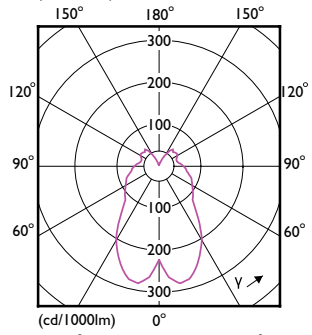

MASTER Plastic LEDcandles & lusters

120°

90°