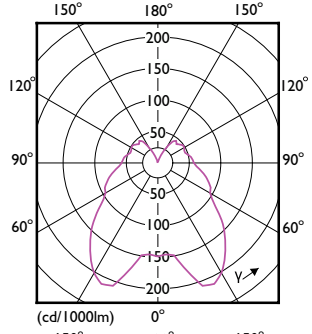

MASTER Plastic LEDcandles & lusters

120°

90°