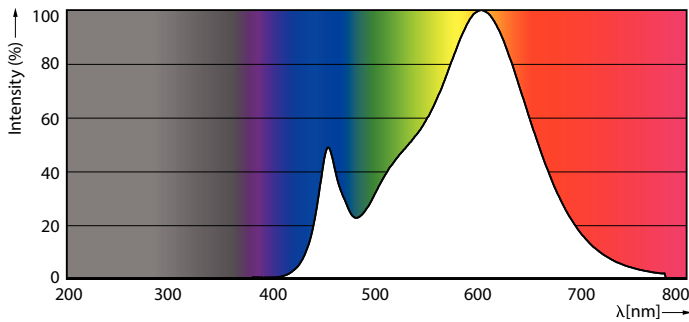

Spectral Power Distribution Colour - UFO LEDBulb 15W E27 3000K 230V 1CT/6