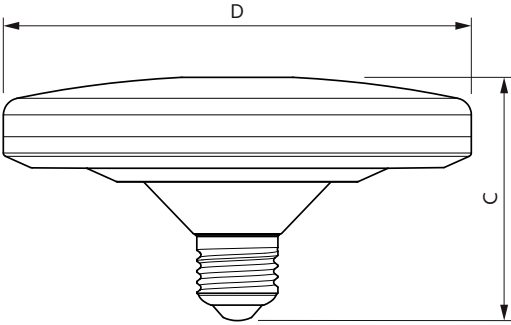

LED Designer Deco

Numerator - Packs per outer box	6
EAN/UPC - Case	8718699755355

Dimensional drawing

Product	D	C
UFO LEDBulb 15W E27 3000K 230V 1CT/6	150 mm	82 mm