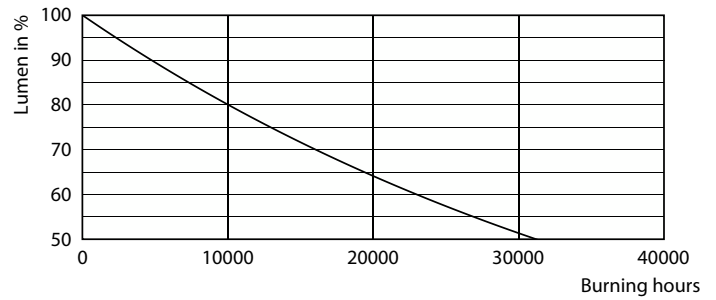

Lifetime

Life Expectancy Diagram - UFO LEDBulb 15W E27 3000K 230V 1CT/6

Lumen Maintenance Diagram - UFO LEDBulb 15W E27 3000K 230V 1CT/6