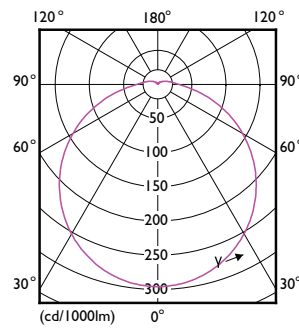

Photometric data

Light Distribution Diagram - UFO LEDBulb 15W E27 3000K 230V 1CT/6