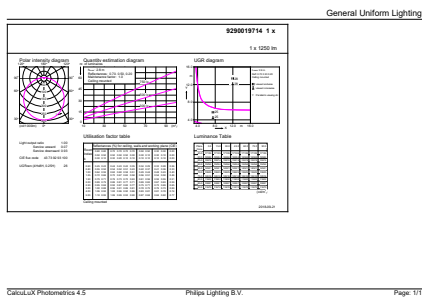

Photometric data

General uniform lighting - UFO LEDBulb 15W E27 3000K 230V 1CT/6