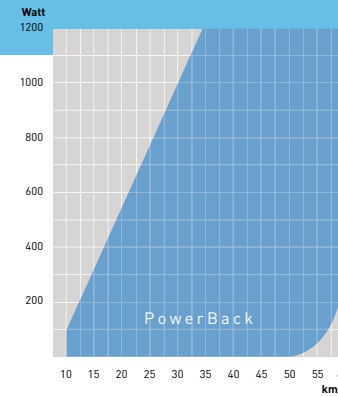

Virtual Reality trainers

Ergo-trainers

Cycle-trainers

All Tacx trainers are suitable for racing, mountain and hybrid bikes with wheel diameter 600-710 mm.