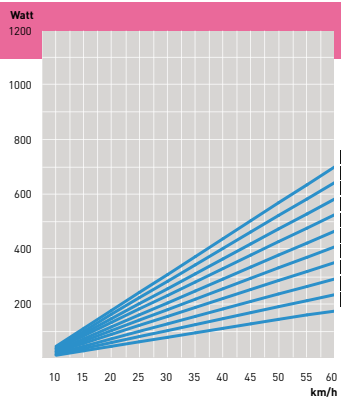

Magnetic brake
with 6 permanent magnets