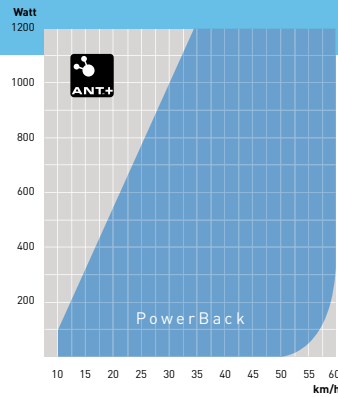

Virtual Reality trainers