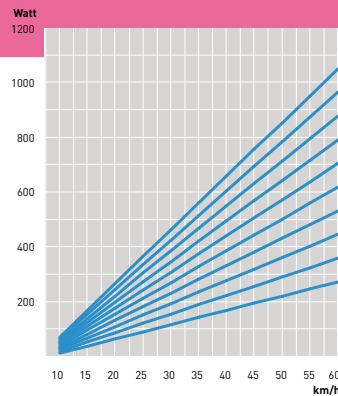

Cycle-trainers

Magnetic brake with 8 permanent magnets