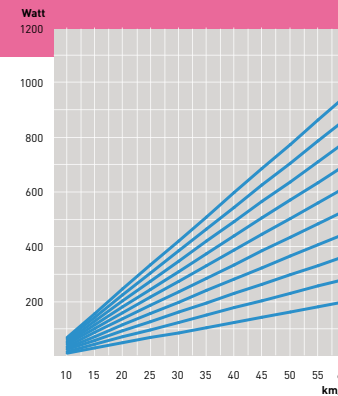

Satori

Magnetic brake with 1 powerful neodymium magnet

All Tacx trainers are suitable for racing, mountain and hybrid bikes with wheel diameter 600-710 mm.

Flow Multiplayer

Electro brake
with 6 electromagnets