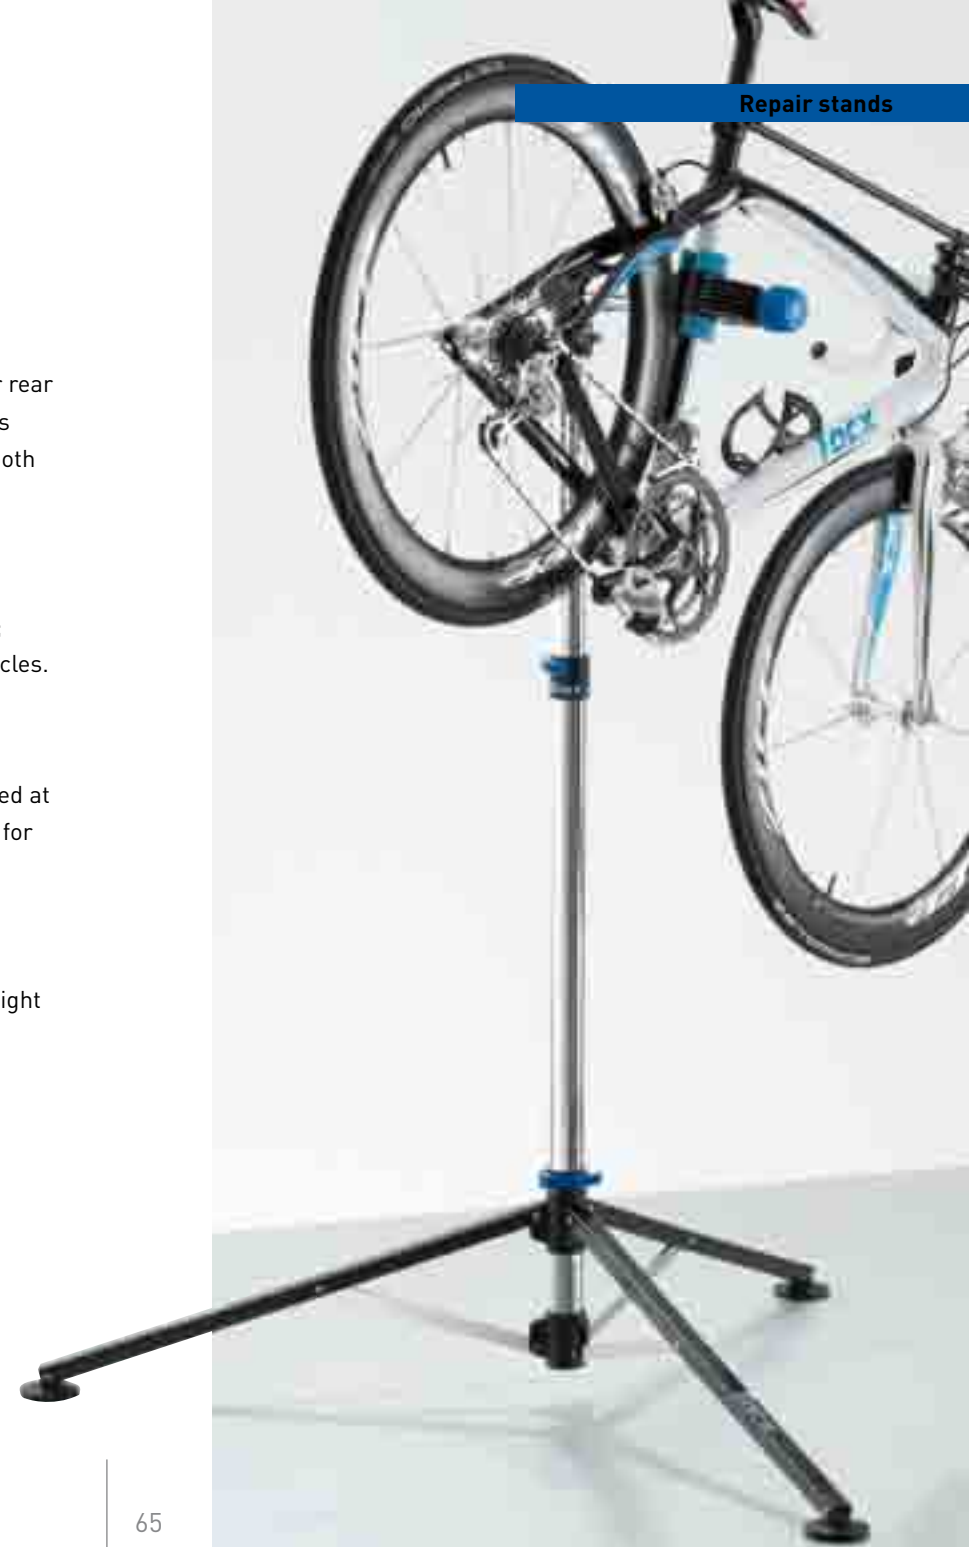

Montagestandaards

Spider Team T3050

The Spider Team is the choice of the racing teams. The bicycle can be secured at the front or rear fork. The work surface can be rotated entirely. The plastic support for the bottom bracket has been designed such that the bicycle stays firmly in place during all operations. Suitable for both race and mountain bikes with wheel diameters ranging from 24 to 28 inches.

Cyclestand T3000

Collapsible repair stand for small and simple repairs. You can tilt the whole bike to the front; this is especially handy when you are working on headset or handlebars. Suitable for all bicycles.

CycleMotion Stand T3075

This is the perfect repair stand for heavy-duty repairs and maintenance. The bicycle is secured at the front or rear fork. Both fork holders can be adjusted in height as well as length. Suitable for both race and mountain bikes with wheel diameters ranging from 24 to 28 inches.

Spider Prof T3025

This is the absolute hit among repair stands. The tripod stands firmly on any surface. The height adjustable stand can be rotated and tilted, which makes working on the bicycle even easier. The stand is suited for almost any bicycle with a frame tube diameter of up to 50 mm.