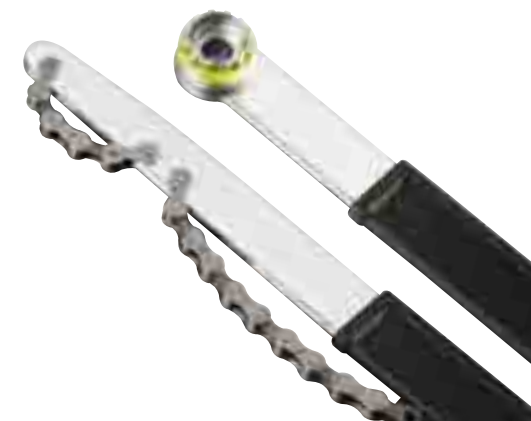

Tools & extra's

Tacx bicycle tools are used on a daily basis by mechanics in the leading racing teams. They choose Tacx on account of its high quality and reliability. Cycle maintenance is not just the preserve of these specialists; anyone can get down to work at home with Tacx tools. There is something for everyone: tools for assembly, for dismantling, for cleaning and tools for use on the road. Also very popular are the Tacx repair stands; for many people an essential help during adjusting or repairing the bicycle. With Tacx's repair stands and bicycle tools, from chain rivet extractors to sprocket removers and from cleaning brushes to cable cutters, everyone can set up his own workshop at home.

In addition to these, Tacx keeps developing unique products. A great newcomer is the Lumos bicycle lighting. These are LED lights that can be put inside the handlebar ends and shine forward and backward. In the dark, in rain or mist, thanks to the Lumos lights every bicycle rider can now see and be seen. A vital invention.

► www.tacx.com