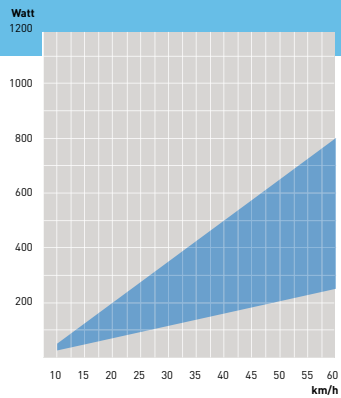

Satori

Magnetic brake with 1 powerful neodymium magnet

All Tacx trainers are suitable for racing, mountain and hybrid bikes with wheel diameter 600-710 mm.

Flow Multiplayer

Electro brake
with 6 electromagnets