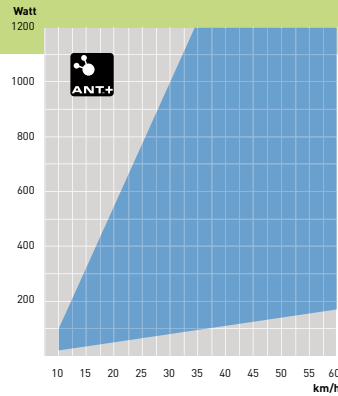

Ergo-trainers