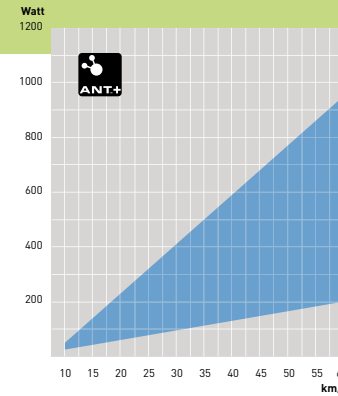

Virtual Reality trainers

Ergo-trainers

Cycle-trainers

All Tacx trainers are suitable for racing, mountain and hybrid bikes with wheel diameter 600-710 mm.