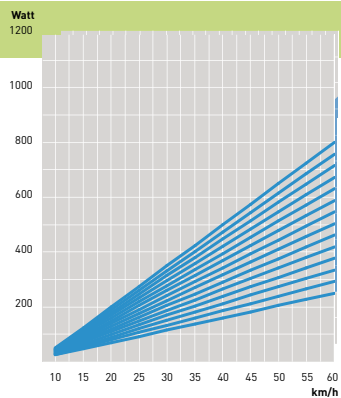

Satori

Magnetic brake with 1 powerful neodymium magnet

All Tacx trainers are suitable for racing, mountain and hybrid bikes with wheel diameter 600-710 mm.

Flow Multiplayer

Electro brake
with 6 electromagnets