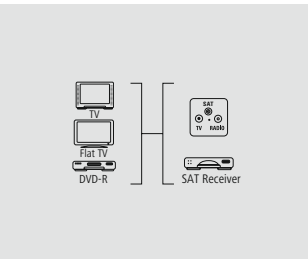

hama

Antenna Cable "Coax Plug - Coax Socket, 90°, metal, 110 dB", White

Quality	5 Stars
Screening Rate	110 dB
Type of Shielding	Quad Shielded

- Space-saving 90° plug for connections in a minimum of space
- Robust metal plug with the best shielding for reliable signal transmission
- Quad-shielding for optimum reduction of electromagnetic interference
- Easy to lay thanks to the elastic, environment-friendly TPE material
- Flexible materials guarantee optimum kink protection and prevent cable breakage
- High-quality materials and shielded lines for excellent picture and sound quality without interference
- Removable ferrite core for more flexibility when mounting the cable and for decimating remaining interference
- Elegant and flexible fabric jacket for additional kink protection
- 24 K gold-plated plug for improved contact quality and optimal signal transmission
- 110 decibel screening rate (two layers each of high-density braiding + shielding foil) for protection from electromagnetic interference
- For devices with a 9.5 mm coax connection

1.5 m				00122449
		6	BK