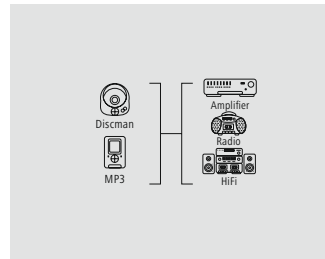

hama

Jack Cable „Audio, 3.5 mm Jack Plug/Plug, Stereo, Gold-Plated“, Black

Quality 3 Stars

- Flexible materials guarantee optimum kink protection and prevent cable breakage
- High-quality materials and shielded lines for excellent sound quality without interference
- Gold-plated plug with low contact resistance for secure signal transmission
- Form-fitting plug with elevation for a firm hold in every jack socket, also with a bag/cover, for excellent audio quality without interruption
- For devices with a jack connection

5 m	6 BK	00122320
3 m	6 BK	00122319
1.5 m	6 BK	00122318
0.75 m	6 BK	00122317