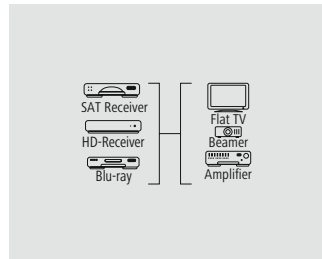

hama

HDMI™-Kabel „High Speed, HDMI Plug - HDMI Plug, Metal, Fabric, Ethernet“, Anthracite

Quality	High Quality
Data Transfer Rate	18 Gbit/s
Version	High Speed with Ethernet
Max. Resolution	4k (4096 x 2160)

- Separately shielded lines for optimum picture and sound quality without interference
- Integrated channel for transmitting network data with up to 100 Mbit/s
- Return of the audio signal without additional audio cable (ODT, RCA etc.)
- 3D transmission due to extended bandwidth
- HDMI™ cable for perfect, high-resolution ultra HD cinema quality 4096x2160 (4k) pixels
- High-speed transmission of up to 18 Gbit/s for all image and sound standards with a bandwidth of 600 MHz and more
- Image resolution: 3840 x 2160 - 24 Hz/25 Hz/30 Hz/50 Hz/60 Hz, 4096 x 2160 - 24 Hz
- Colour space: 30/36/48 bits
- Transmission of the following audio data: 8PCM, Dolby Digital, DTS, MPEG, DVD-Audio, SACD, Dolby Digital Plus, True HD, dts-HD
- Transmission of the type of player via ACE (Automatic Content Enhancement)
- HDMI™ CEC support (Consumer Electronics Control)
- With a sturdy mesh cover which is made of fine fabric

4 m		00056585
	6 BK	
2 m		00056580
	6 BK	

hama

HDMI™-Kabel „High Speed, HDMI Plug - HDMI Plug, Ferrite, Metal, Ethernet“, Black

Quality	5 Stars
Data Transfer Rate	18 Gbit/s
Version	High Speed with Ethernet
Max. Resolution	4k (4096 x 2160)

- Integrated channel for transmitting network data with up to 100 Mbit/s
- 3D transmission due to extended bandwidth
- Return of the audio signal without additional audio cable (ODT, RCA etc.)
- Full metal plug for best shielding
- Ferrite core for decimating remaining interference and for good signal transmission
- Elegant and flexible fabric jacket for additional kink protection
- HDMI™ cable for perfect, high-resolution ultra HD cinema quality 4096x2160 (4k) pixels
- Gold-plated plug contacts for improved contact quality and optimum signal transmission
- Fully shielded audio and video lines for optimum reduction of electromagnetic interference
- Image resolution: 3840 x 2160 - 24 Hz/25 Hz/30 Hz/50 Hz/60 Hz, 4096 x 2160 - 24 Hz
- Colour space: 30/36/48 bits
- Transmission of the following audio data: 8PCM, Dolby Digital, DTS, MPEG, DVD-Audio, SACD, Dolby Digital Plugs, True HD, dts-HD

5 m		00083058
	22 BK	
3 m		00083057
	6 BK	
1.5 m		00083056
	6 BK	

hama

HDMI™-Kabel „High Speed, HDMI Plug - HDMI Plug, Ferrite, Metal, Ethernet“, Bronze Coffee

Quality	5 Stars
Data Transfer Rate	18 Gbit/s
Version	High Speed with Ethernet
Max. Resolution	4k (4096 x 2160)