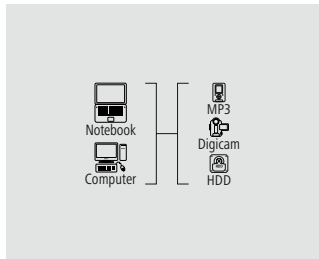

USB Standard	USB 2.0

1.8 m					00014016
		6	BK