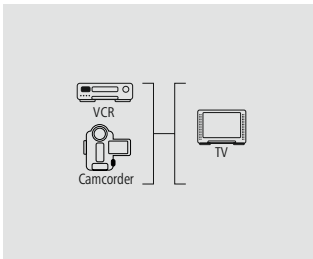

hama

RCA Scart Cable "Scart Plug - 3 RCA Plugs (Video/Stereo)", Black

Quality	1 Star

- Impedance of 75 ohms for optimum transmission quality
- For alternate recording to both ways with IN/OUT switch
- Straight cable

1.5 m	00043178	
	6	BK