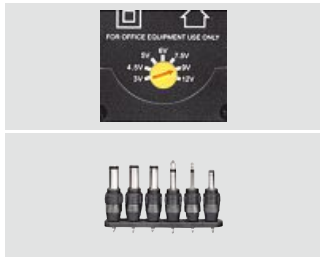

Charger & Power Supply Units

CONSUMER ELECTRONICS ACCESSORIES

hama

"Eco 600" Universal Switched-Mode Power Supply

Maximum Load	600 mA
Output Voltage	3 / 4,5 / 5 / 6 / 7,5 / 9 / 12V

- Compact power supply unit with state-of-the-art technology
- High efficiency
- Low energy consumption in standby mode
- Can be used all over the world
- Short-circuit protected
- Automatic overload and overheat protection
- Reversible polarity
- LED function indicator
- Powerful: up to 600 mA over all voltage ranges

1. 6 adapter plugs included:
2. 2 jack plugs: 2.5 and 3.5 mm
   - 4 DC plugs: 1.35 x 3.5/2.1 x 5.0/1.5 x 5.5/2.5 x 5.5 mm

Black				00046617
	6	SC