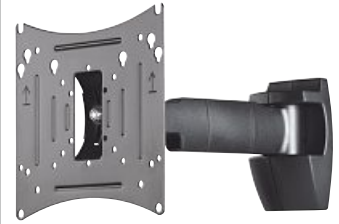

hama

**Television Wall Bracket
"Fullmotion, 107 cm (42\"), 3
Stars, 2 Joints"**

Quality	3 Stars
Rotation	0 °
Swivel Range	180 °
Tilt +/-	20 / 20 °
Maximum Load Capacity	20 kg
VESA (from-to)	50x50 - 200x200
Recommended Screen Size	48 - 107 cm (19" - 42")
Version	Fullmotion

- Easy-Fix system for simple and fully adjustable orientation of your TV
- Especially suited for ultra flat televisions, allows optimal positioning of the flat screen in every room
- Supports all VESA standards up to 200 x 200
- Up to +/- 20° continuous tilt
- Swivel range on 2 hinges: 180°

Black			00096039
	6	SC