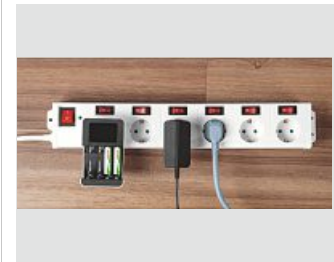

hama

Power Strip "6+1, XL, 6-Way, Individually Switchable"

Connection	6-Way
Material	Plastic Material
Cable Length	1.4 m
Maximum Connected Load	3500 W

- Protects the connected devices from overvoltage caused e.g. by indirect lightning strikes
- Integrated suspension eyes allow wall mounting with screws
- With 6 illuminated switches for individually switching connected devices on and off, ideal for PC and hi-fi components, workshops, etc.
- With an illuminated, two-pin main switch
- Ideal for power supply units thanks to the large spacing between the single sockets
- Sockets angled at 90°
- Integrated overvoltage protection protects PCs, peripheral devices and other sensitive electrical devices from overvoltage, voltage peaks and indirect lightning strikes
- Optical function display for surge protection
- With child protection

White				00137239
Black				00137259
	18	SC		

CONSUMER ELECTRONICS ACCESSORIES