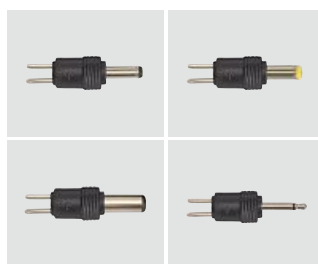

Charger & Power Supply Units

hama

"Eco1000" Universal Switched-Mode Power Supply

Maximum Load	1000 mA
Output Voltage	3 / 4,5 / 5 / 6 / 7,5 / 9 / 12V

- Compact power supply unit with state-of-the-art technology
- High efficiency
- Low energy consumption in standby mode
- Can be used all over the world
- Short-circuit protected
- Automatic overload and overheat protection
- Reversible polarity
- LED function indicator
- Powerful: up to 1000 mA over all voltage ranges

1. 6 adapter plugs included:
2. 2 jack plugs: 2.5 and 3.5 mm
   - 4 DC plugs: 1.35 x 3.5/2.1 x 5.0/1.5 x 5.5/2.5 x 5.5 mm

Black	00046618
6	SC

hama

"Eco 1000" Universal Switched-Mode Power Supply

Maximum Load	1000 mA
Output Voltage	3 / 4,5 / 5 / 6 / 7,5 / 9 / 12V

- Compact power supply unit with state-of-the-art technology
- High efficiency
- Low power consumption in standby mode
- Suitable for worldwide use
- Short circuit protection
- Automatic overload and overheating protection
- Reversible polarity
- LED function indicator
- Powerful: up to 1000 mA over all voltage ranges

1. 7 adapter plugs included:
2. 2 jack plugs: 2.5 and 3.5 mm
   - 5 DC plugs: 1.35x3.5/2.1x5.0/1.5x5.5/2.5x5.5/1.7x4.0 mm

Silver	00046587
6	BK

hama

"Electronic 1.0" Universal Switching Power Supply Unit, 1000 mA/max. 12 W

Maximum Load	1000 mA
Output Voltage	3 / 4,5 / 5 / 6 / 9 / 12V

- Compact, very efficient power supply unit
- Low energy consumption in standby mode
- Short circuit protection
- Automatic protection against over-voltage and overheating
- Powerful: max. 12W/max. 1000mA across all voltage ranges 3V/4.5V/5V/6V/9V/12V
- Includes 8 adapter plugs: 2 jack plugs - 2.5 and 3.5 mm; 6 DC plugs: 0.75 x 2.35/1.0 x 3.0/1.3 x 3.5/1.7 x 4.0/2.1 x 5.0/2.5 x 5.5 mm
- Switchable polarity
- LED function indicator

Black	00046611
6	BK

hama

"Eco 300" Universal Switching Power Supply Unit

Maximum Load	600 mA
Output Voltage	3 / 4,5 / 5 / 6 / 7,5 / 9 / 12V

- Compact power supply unit with state-of-the-art technology
- High efficiency
- Low energy consumption in standby mode
- Can be used all over the world
- Protection against short circuit
- Automatic overload and overheating protection
- Powerful: up to 3.6 W 3V/4.5V/5V: 600mA; 6V: 500mA; 7,5V: 480mA; 9V: 400mA; 12V: 300mA
- 7 adapter plugs included: 2 jack plugs - 2.5 and 3.5 mm
- 5 DC plugs: 1.35 x 3.5/ 1.7 x 4.0 / 2.1 x 5.0/1.5 x 5.5/2.5 x 5.5 mm
- Reversible polarity
- LED function indicator

Black	00087092
6	SC

CONSUMER ELECTRONICS ACCESSORIES