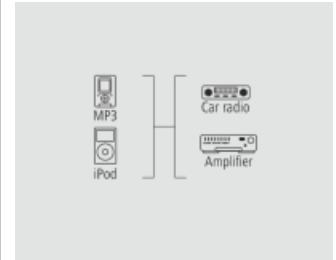

hama

**Jack Cable
"3.5 mm Jack Plug/Plug,
Stereo", Black**

Quality	Standard

- Gold-plated plug with low contact resistance for secure signal transmission
- Extra-small plug housings in a professional high-end design, their design and size is perfect for compact MP3 players and smartphones

0.5 m	00014087
6 BK