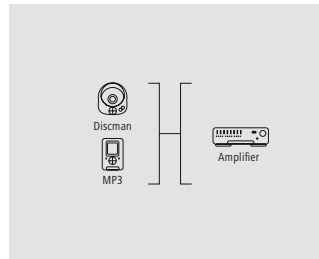

hama

Jack RCA Cable „Flexi-Slim, 3.5 mm Stereo Jack Plug 90° - 2 RCA Plugs“, Black

Quality	3 Stars

- Light and space-saving due to the ultra thin, flexible cable and the extra small plugs
- High-quality materials and shielded lines for excellent sound quality without interference
- Flexible materials guarantee optimum kink protection and prevent cable breakage
- Gold-plated plug with low contact resistance for secure signal transmission
- Colour coding on the inside of the plugs for easy connecting
- Form-fitting plug with elevation for a firm hold in every jack socket, also with a bag/cover, for excellent audio quality without interruption

1.5 m	00122304
6 BK	
0.75 m	00122303
6 BK