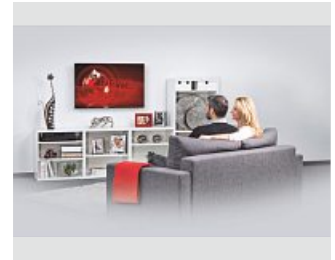

hama

**Television Wall Bracket
"Fix, 122 cm (48\"/>**

Quality	1 Star
Rotation	0 °
Swivel Range	0 °
Tilt +/-	0 / 0 °
Maximum Load Capacity	60 kg
VESA (from-to)	50x50 - 200x200
Recommended Screen Size	48 - 122 cm (19" - 48")
Version	Fix

- Unobtrusive mount makes the bracket disappear inconspicuously behind the television
- Allows optimal positioning of the flat screen in every room
- Supports all VESA standards up to 200 x 200

Black				00096099
	18	SC		

TV ACCESSORIES