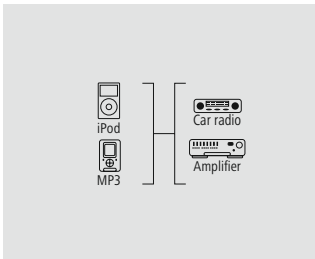

hama

Jack Cable „AluLine, 3.5 mm Jack Plug/Plug, Stereo, Coiled Cable“, Black

Quality	High Quality

- Gold-plated plug with low contact resistance for secure signal transmission
- Extra-small plug housings in a professional high-end design, their design and size is perfect for compact MP3 players and smartphones
- Space-saving coiled cable for avoiding cable clutter
- Elegant and robust aluminium housing

1 m				00080854
	6	SC