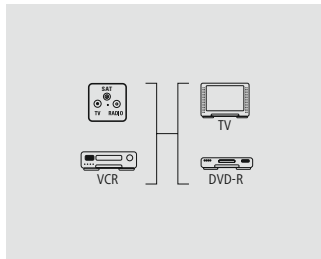

hama

**Antenna Cable
"Coax Plug - Coax Socket,
75 dB, 25 Pieces", White**

Quality	1 Star
Screening Rate	75 dB
Type of Shielding	Double Shielded

- Double shielded (braiding + aluminium foil)
- Ideal for cable TV

10 m			00011903
	25	BA	
5 m			00011902
	25	BA	
3 m			00011901
	25	BA	
1.5 m			00011900
	25	BA