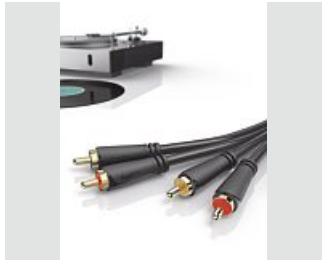

Cables & Adapters

AV CABLES & ADAPTERS

hama

RCA Cable „Audio Cable, 2 RCA Plugs - 2 RCA Plugs, gold plated, 1.5 m“, Black

Quality	3 Stars

- Flexible materials guarantee optimum kink protection and prevent cable breakage
- Gold-plated plug with low contact resistance for secure signal transmission
- Colour coding on the inside of the plugs for easy connecting
- High-quality materials and shielded lines for excellent sound quality without interference
- For devices with an analogue RCA connection

1.5 m	6	00181410