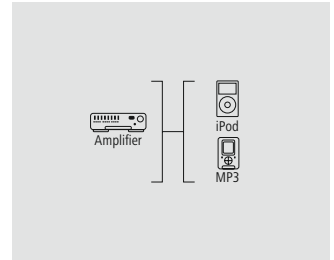

hama

Jack RCA Cable "3.5 mm Jack Plug - 2x RCA Plug", White

Quality	Standard

- Gold-plated plug with low contact resistance for secure signal transmission

2 m				00014000
	6	BK