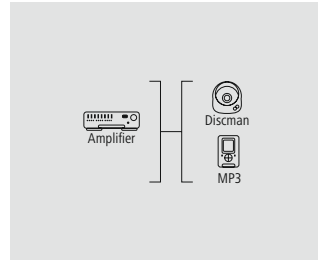

hama

Jack RCA Cable "3.5 mm Jack Plug - 2 RCA Plugs, 25 pieces", Black

Quality	Standard

5 m				00030456
	25	BA		
2 m				00030455
	25	BA