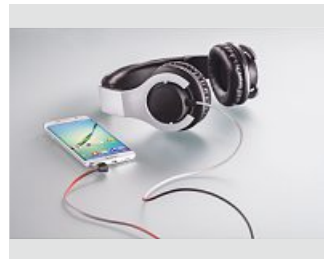

hama

Jack Cable „Audio, 3.5 mm Jack Plug 90°, Stereo, Three-Coloured“, Black

Quality 3 Stars

- Light and space-saving due to the ultra thin, flexible cable and the extra small plugs
- High-quality materials and shielded lines for excellent sound quality without interference
- Gold-plated plug with low contact resistance for secure signal transmission
- Form-fitting plug with elevation for a firm hold in every jack socket, also with a bag/cover, for excellent audio quality without interruption
- For devices with a jack connection

1.5 m	10 BK	00122333
0.75 m	10 BK	00122332