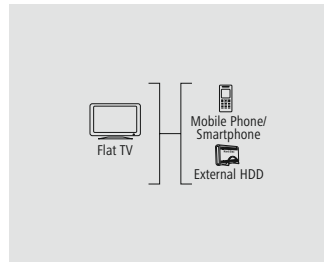

hama

**USB Cable „A Plug - Micro
B Plug, Shielded, Gold-
Plated“, Black**

USB Standard	USB 2.0

- Flexible materials guarantee optimum kink protection and prevent cable breakage
- High-quality materials and separately shielded lines for excellent signal transmission
- Gold-plated plug with low contact resistance for secure signal transmission
- High-speed USB 2.0 data transfer rates of up to 480 Mbit/s
- Suitable and tested for USB 2.0, backward compatible with USB 1.1

1.5 m	00122139
6 BK