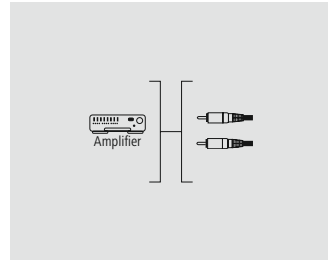

hama

RCA Cable "2 RCA Plugs - 2 RCA Sockets", Black

Quality	1 Star

- Shielded lines for optimum sound quality without interference
- Colour coding on the inside of the plugs for easy connecting
- For devices with an analogue RCA connection

10 m	6 BK	00122279
5 m	6 BK	00122278
3 m	6 BK	00122277
1.5 m	6 BK	00122276