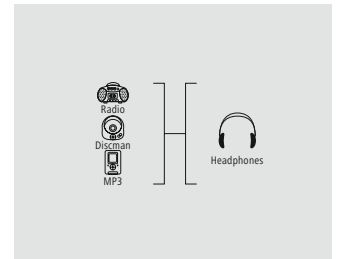

hama

Jack Cable „Audio Extension Cable, 3.5 m Jack Plug/Socket, Stereo, Gold-Plated“, Black

Quality 3 Stars

- Flexible materials guarantee optimum kink protection and prevent cable breakage
- High-quality materials and shielded lines for excellent sound quality without interference
- Gold-plated plug with low contact resistance for secure signal transmission
- Form-fitting plug with elevation for a firm hold in every jack socket, also with a bag/cover, for excellent audio quality without interruption
- For devices with a jack connection

5 m	6 BK	00122322
3 m	6 BK	00122321