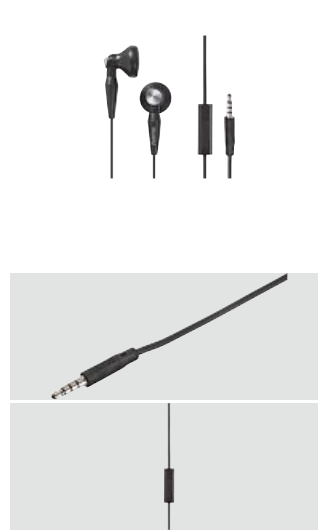

hama

**Headset
"First", Earphone**

Connection	3.5 mm Jack Plug
Material	Plastic Material
Sensitivity (Headphone)	96 dB +/- 3 dB
Sensitivity (Microphone)	-58 dB +/- 3 dB
Cable Length	1.2 m
Speaker Diameter	15
Frequency Range (Headphone)	20 Hz - 20 kHz
Impedance (Headphone)	32 Ω

- Thanks to the integrated microphone you can easily switch between music playback and call answer. So you will no longer miss a call when listening to music.
- The integrated remote control allows you to take and end calls, to activate the voice control and to individually control your music: play/pause/title forward/title backward (if supported by the phone)
- The kink protector between the earphones and the cable prevents cable breakage thus increasing the service life

Black	00135673
	10 BK