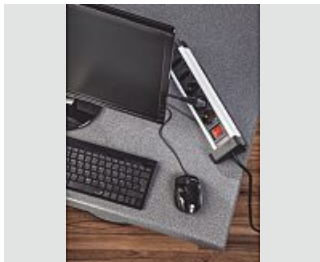

hama

Power Strip "Aluminium, 5-way"

Connection	5-Way
Material	Aluminium
Cable Length	1.5 m
Maximum Connected Load	3500 W

- High-quality power strip made of rugged aluminium
- The connected devices can easily be switched on and off directly on the desk
- Flexible attachment to a desk with 2 screw clamps
- 3 sockets angled at 45°
- With a two-pin, illuminated safety switch
- With child protection

Silver				00137203
	6	SC