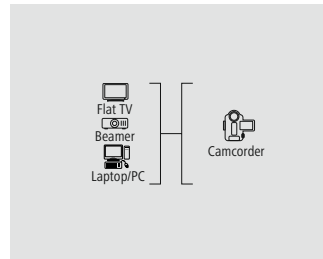

hama

HDMI™-Kabel „High Speed, HDMI Plug Type A - Mini Plug Type C, Ethernet“, Black

Quality	3 Stars
Data Transfer Rate	18 Gbit/s
Version	High Speed with Ethernet
Max. Resolution	4k (4096 x 2160)

- Flexible materials guarantee optimum kink protection and prevent cable breakage
- High-quality materials and separately shielded lines for excellent picture and sound quality without interference
- Gold-plated plug with low contact resistance for secure signal transmission
- Integrated channel for transmitting network data with up to 100 Mbit/s
- Return of the audio signal without additional audio cable (ODT, RCA etc.)
- HDMI™ cable for perfect, high-resolution ultra HD cinema quality 4096x2160 (4k) pixels
- 3D transmission due to the high bandwidth
- High-speed transmission of up to 18 Gbit/s for all image and sound standards with a bandwidth of 600 MHz and more
- Image resolution: 3840 x 2160 - 24 Hz/25 Hz/30 Hz/50 Hz/60 Hz, 4096 x 2160 - 24 Hz
- Colour space: 30/36/48 bits
- Transmission of the following audio data: 8PCM, Dolby Digital, DTS, MPEG, DVD-Audio, SACD, Dolby Digital Plus, True HD, dts-HD
- Transmission of the type of player via ACE (Automatic Content Enhancement)

1.5 m				00122119
		6	BK