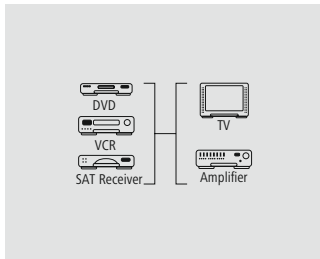

# Cables & Adapters

AV CABLES & ADAPTERS

**hama**

RCA Cable  
"RCA Plug - RCA Plug",  
Black

Quality	1 Star
---------	--------

- Impedance of 75 ohms for optimum transmission quality

2 m				<b>00043141</b>
	6	BK		