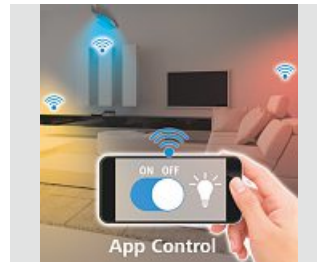

hama

WiFi-LED Light, E27, 10W, white, can be dimmed

Can be Dimmed	Yes
Design	A 60
Light color / color temperature	n/s
Nominal Service Life	25000 h
Power Consumption of an Equivalent Incandescent Lamp	60 W
Socket	E 27
Nominal Beam Angle	270 °
Nominal Light Output	806 lm
Nominal Power Consumption	10 W
Colour Reproduction Index RA (min.)	80

- LED lamp for integration into your own WiFi network via the free "Hama Smart Solution" app
- Works entirely without gateway/bridge
- Colour temperature: 2700K warm white to 6500K daylight
- Control via free app or optionally via "Amazon Alexa" and "Google Home" voice control
- Also controllable on the move via the app, keeping you in full control
- IFTTT compatible
- Several lamps can be controlled simultaneously
- Clear, white light
- Settings: e.g. Switch On/Off, steplessly dimmable, colour change
- Operating system: Android 4.3 and iOS 8.0 or later

00176550

10