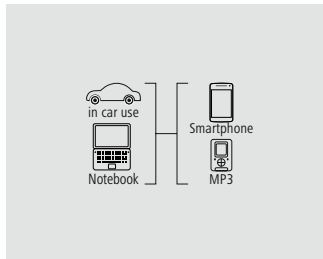

Cables & Adapters

AV CABLES & ADAPTERS

hama

USB Cable "USB A Plug, 90° - microUSB Plug", Black

USB Standard	USB 2.0

- Gold-plated plug with low contact resistance for secure signal transmission
- Compact USB plug (angled at 90°) for optimal connection (ideal e.g. for use in cars)
- For connecting mobile devices to computers with a USB interface
- For transferring data like music editing programs
- Also suitable as charging cable for appropriate USB power supply units

0.5 m				00014147
	6	BK