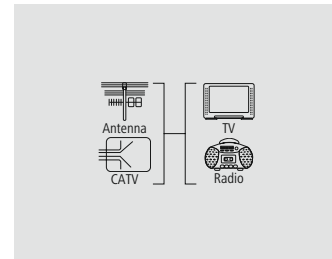

hama

Antenna Socket, 75 ohms, surface mounting

Connection for	TV + Radio
Material	n/s
Model	Terminal Socket
Connection Loss	3.5 dB
Frequency Range	47 - 862 MHz
Transmission Loss	n/s

- Return path compatible connection for interactive applications such as DSL via satellite
- Broadband signal distribution between a TV and radio connection
- Ideal for private systems
- Suitable for cable TV
- Screening rates: 47 - 470 MHz $\geq$ 75 dB, 470 - 862 MHz $\geq$ 65 dB

					00122495
		6	BK		

ANTENNA