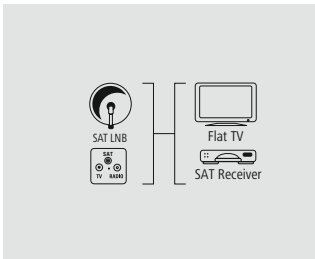

hama

Antenna Cable „F Plug - F Plug, Metal, Gold-Plated, 120 dB”, Bronze Coffee

Quality	5 Stars
Screening Rate	120 dB
Type of Shielding	Quad Shielded

- Robust metal plug with the best shielding for reliable signal transmission
- Quad-shielding for optimum reduction of electromagnetic interference
- Easy to lay thanks to the elastic, environment-friendly TPE material
- Flexible materials guarantee optimum kink protection and prevent cable breakage
- High-quality materials and shielded lines for excellent picture and sound quality without interference
- Removable ferrite core for more flexibility when mounting the cable and for decimating remaining interference
- Elegant and flexible fabric jacket for additional kink protection
- 24 K gold-plated plug for improved contact quality and optimal signal transmission
- Large screw head makes mounting with a spanner easier
- 120 decibel screening rate (two layers each of high-density braiding + shielding foil) for protection from electromagnetic interference
- For devices with an F connection

5 m				00122517
		22	BK	
3 m				00122516
		6	BK	
1.5 m				00122515
		6	BK