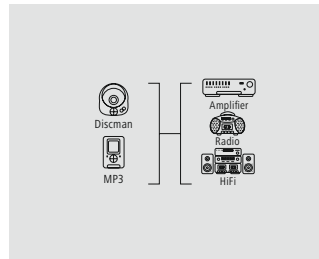

hama

Jack Cable "Flexi-Slim, 3.5 mm Jack Plug/Plug, Stereo", Black

Quality	3 Stars

- Light and space-saving due to the ultra thin, flexible cable and the extra small plugs
- High-quality materials and shielded lines for excellent sound quality without interference
- Flexible materials guarantee optimum kink protection and prevent cable breakage
- Gold-plated plug with low contact resistance for secure signal transmission
- Cable tie enables good cable management without tangled cables
- Form-fitting plug with elevation for a firm hold in every jack socket, also with a bag/cover, for excellent audio quality without interruption
- For devices with a jack connection

1.5 m				00122324
		6	BK