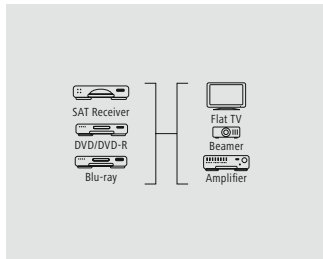

Cables & Adapters

AV CABLES & ADAPTERS

hama

HDMI™-Kabel „High Speed, HDMI Plug - HDMI Plug, Rotatable, Gold-Plated, Ethernet“, Black

Quality	3 Stars
Data Transfer Rate	18 Gbit/s
Version	High Speed with Ethernet
Max. Resolution	4k (4096 x 2160)

- Rotatable plug for space-saving installation
- High-quality materials and separately shielded lines for excellent picture and sound quality without interference
- Flexible materials guarantee optimum kink protection and prevent cable breakage
- Gold-plated plug with low contact resistance for secure signal transmission
- Integrated channel for transmitting network data with up to 100 Mbit/s
- Return of the audio signal without additional audio cable (ODT, RCA etc.)
- HDMI™ cable for perfect, high-resolution ultra HD cinema quality 4096x2160 (4k) pixels
- 3D transmission due to the high bandwidth
- High-speed transmission of up to 18 Gbit/s for all image and sound standards with a bandwidth of 600 MHz and more
- Image resolution: 3840 x 2160 - 24 Hz/25 Hz/30 Hz/50 Hz/60 Hz, 4096 x 2160 - 24 Hz
- Colour space: 30/36/48 bits
- Transmission of the following audio data: 8PCM, Dolby Digital, DTS, MPEG, DVD-Audio, SACD, Dolby Digital Plus, True HD, dts-HD

3 m				00122111
		6	BK	
1.5 m				00122110
		6	BK