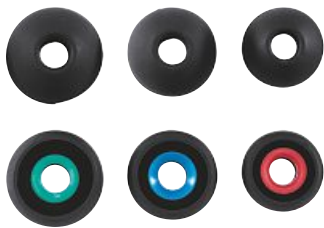

hama

Silicone Replacement Ear Pads, size S - L, 6 pieces, black

Set Contents in Pieces	6

- Silicone ear pads in various sizes for a comfortable fit
- Especially suited for Hama earphones
- Colour coding for clearly distinguishing between the different sizes
- 6 pieces in black and 3 different sizes (S, M, L)

				00122680
	10	BK