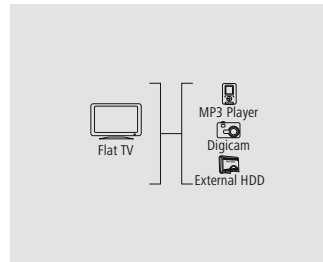

hama

**USB Cable
"A Plug - Mini B Plug, Shiel-
ded, Gold-Plated", Black**

USB Standard	USB 2.0

- Flexible materials guarantee optimum kink protection and prevent cable breakage
- High-quality materials and separately shielded lines for excellent signal transmission
- Gold-plated plug with low contact resistance for secure signal transmission
- High-speed USB 2.0 data transfer rates of up to 480 Mbit/s
- Suitable and tested for USB 2.0, backward compatible with USB 1.1

1.5 m	00122138
6 BK