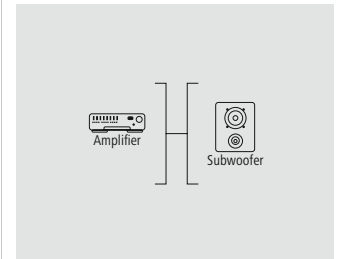

hama

**RCA Cable
"2 RCA Plugs - 2 RCA
Plugs", Black**

Quality	1 Star

- Shielded lines for optimum sound quality without interference
- Colour coding on the inside of the plugs for easy connecting
- For devices with an analogue RCA connection

10 m	00122275
6 BK	
5 m	00122274
6 BK	
3 m	00122273
6 BK	
1.5 m	00122272
6 BK	
0.75 m	00122271
6 BK	

hama

**RCA Cable
"2 RCA Plugs - 2 RCA
Plugs", Black**

Quality	1 Star

- assembled with straight male plugs on both sides

5 m	00043329
6 BK	
2.5 m	00043319
6 BK	
1.5 m	00043316
6 BK	

hama

**RCA Cable
"3 RCA Plugs - 3 RCA
Plugs", Black**

Quality	1 Star

- Impedance of 75 ohms for optimum transmission quality
- E.g. for LCD projectors

2 m	00043134
6 BK	

hama

**RCA Cable
"RCA Plug - 2 RCA Plugs",
Black**

Quality	1 Star

- Gold-plated plug with low contact resistance for secure signal transmission
- High-quality, gold-plated RCA connecting cable
- E.g. subwoofer (2 RCA IN) to amplifier (1 RCA OUT)

2 m	00044113
6 BK