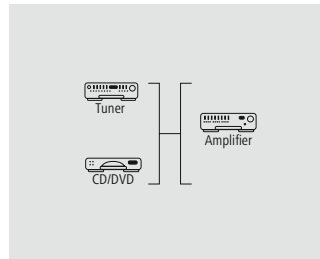

hama

RCA Cable "2 RCA Plugs - 2 RCA Plugs", Black

Quality	Standard

10 m				00030469
	25	BA		
5 m				00030468
	25	BA		
2.5 m				00030457
	25	BA