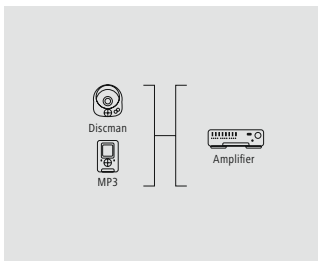

hama

**Jack Cable
"Audio, 3.5 mm Jack Plug/
Plug, Stereo", Black**

Quality	1 Star

- Shielded lines for optimum sound quality without interference
- For devices with a jack connection

5 m	00122310
6 BK	
3 m	00122309
6 BK	
1.5 m	00122308
6 BK	
0.75 m	00122307
6 BK