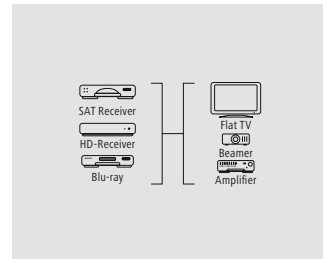

hama

HDMI™-Kabel „High Speed, HDMI Plug - HDMI Plug, Metal, Fabric, Ethernet“, Anthracite

Quality	High Quality
Data Transfer Rate	18 Gbit/s
Version	High Speed with Ethernet
Max. Resolution	4k (4096 x 2160)

- Separately shielded lines for optimum picture and sound quality without interference
- Integrated channel for transmitting network data with up to 100 Mbit/s
- Return of the audio signal without additional audio cable (ODT, RCA etc.)
- 3D transmission due to extended bandwidth
- HDMI™ cable for perfect, high-resolution ultra HD cinema quality 4096x2160 (4k) pixels
- High-speed transmission of up to 18 Gbit/s for all image and sound standards with a bandwidth of 600 MHz and more
- Image resolution: 3840 x 2160 - 24 Hz/25 Hz/30 Hz/50 Hz/60 Hz, 4096 x 2160 - 24 Hz
- Colour space: 30/36/48 bits
- Transmission of the following audio data: 8PCM, Dolby Digital, DTS, MPEG, DVD-Audio, SACD, Dolby Digital Plus, True HD, dts-HD
- Transmission of the type of player via ACE (Automatic Content Enhancement)
- HDMI™ CEC support (Consumer Electronics Control)
- With a sturdy mesh cover which is made of fine fabric

4 m		00056585
	6 BK	
2 m		00056580
	6 BK	

hama

HDMI™-Kabel „High Speed, HDMI Plug - HDMI Plug, Ferrite, Metal, Ethernet“, Black

Quality	5 Stars
Data Transfer Rate	18 Gbit/s
Version	High Speed with Ethernet
Max. Resolution	4k (4096 x 2160)

- Integrated channel for transmitting network data with up to 100 Mbit/s
- 3D transmission due to extended bandwidth
- Return of the audio signal without additional audio cable (ODT, RCA etc.)
- Full metal plug for best shielding
- Ferrite core for decimating remaining interference and for good signal transmission
- Elegant and flexible fabric jacket for additional kink protection
- HDMI™ cable for perfect, high-resolution ultra HD cinema quality 4096x2160 (4k) pixels
- Gold-plated plug contacts for improved contact quality and optimum signal transmission
- Fully shielded audio and video lines for optimum reduction of electromagnetic interference
- Image resolution: 3840 x 2160 - 24 Hz/25 Hz/30 Hz/50 Hz/60 Hz, 4096 x 2160 - 24 Hz
- Colour space: 30/36/48 bits
- Transmission of the following audio data: 8PCM, Dolby Digital, DTS, MPEG, DVD-Audio, SACD, Dolby Digital Plugs, True HD, dts-HD

5 m		00083058
	22 BK	
3 m		00083057
	6 BK	
1.5 m		00083056
	6 BK	

hama

HDMI™-Kabel „High Speed, HDMI Plug - HDMI Plug, Ferrite, Metal, Ethernet“, Bronze Coffee

Quality	5 Stars
Data Transfer Rate	18 Gbit/s
Version	High Speed with Ethernet
Max. Resolution	4k (4096 x 2160)