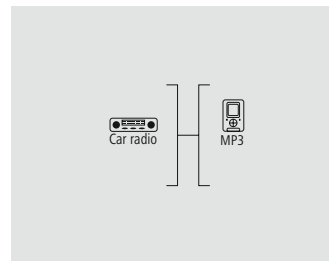

hama

**Jack Cable
"Roll-Up, 3.5 mm Jack Plug/
Plug, Stereo", Black**

Quality	1 Star

- Gold-plated plug with low contact resistance for secure signal transmission
- Practical roll-up organizer for avoiding cable clutter

1.1 m	00014084
6 BK