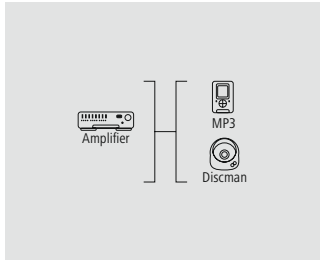

Cables & Adapters

AV CABLES & ADAPTERS

hama

Jack RCA Cable „Audio, 2 RCA Plugs - 3.5 mm Stereo Jack Plug“, Black

Quality	1 Star

5 m				00043343
	6	BK		
2 m				00043333
	6	BK