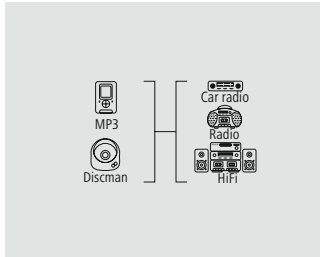

Cables & Adapters

AV CABLES & ADAPTERS

hama

Jack Cable
"3.5 mm Jack Plug 90°/
Plug, Stereo", Black

Quality	1 Star

0.5 m				00044032
	6	BK