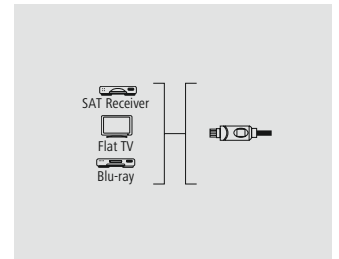

hama

HDMI™-Kabel „High Speed, Extension, HDMI Plug - HDMI Socket, Ethernet, Gold-Plated“, Black

Quality	3 Stars
Data Transfer Rate	18 Gbit/s
Version	High Speed with Ethernet
Max. Resolution	4k (4096 x 2160)

- Flexible materials guarantee optimum kink protection and prevent cable breakage
- High-quality materials and separately shielded lines for excellent picture and sound quality without interference
- Gold-plated plug with low contact resistance for secure signal transmission
- Integrated channel for transmitting network data with up to 100 Mbit/s
- Return of the audio signal without additional audio cable (ODT, RCA etc.)
- HDMI™ cable for perfect, high-resolution ultra HD cinema quality 4096x2160 (4k) pixels
- 3D transmission due to the high bandwidth
- High-speed transmission of up to 18 Gbit/s for all image and sound standards with a bandwidth of 600 MHz and more
- Image resolution: 3840 x 2160 - 24 Hz/25 Hz/30 Hz/50 Hz/60 Hz, 4096 x 2160 - 24 Hz
- Colour space: 30/36/48 bits
- Transmission of the following audio data: 8PCM, Dolby Digital, DTS, MPEG, DVD-Audio, SACD, Dolby Digital Plus, True HD, dts-HD
- Transmission of the type of player via ACE (Automatic Content Enhancement)

3 m				00122121
		6	BK