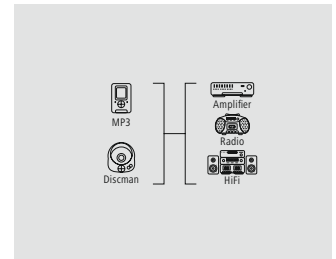

hama

Jack Cable „Audio, 3.5 mm Jack Plug/Plug, Stereo, Metal, Gold-Plated“, Bronze Coffee

Quality	5 Stars

- Robust metal plug with the best shielding for reliable signal transmission
- High-quality materials and shielded lines for excellent sound quality without interference
- Easy to lay thanks to the elastic, environment-friendly TPE material
- Elegant and flexible fabric jacket for additional kink protection
- Flexible materials guarantee optimum kink protection and prevent cable breakage
- 24 K gold-plated plug for improved contact quality and optimal signal transmission
- Form-fitting plug with elevation for a firm hold in every jack socket, also with a bag/cover, for excellent audio quality without interruption
- For devices with a jack connection

3 m				00122328
	6	BK		
1.5 m				00122327
	6	BK		

AV CABLES & ADAPTERS