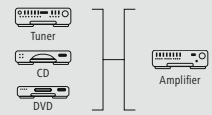

RCA Cable „RCA Plug - RCA Plug, Digital, Metal, Gold-Plated“, Bronze Coffee

Quality	5 Stars

- Robust metal plug with the best shielding for reliable signal transmission
- High-quality materials and shielded lines for excellent sound quality without interference
- Easy to lay thanks to the elastic, environment-friendly TPE material
- Flexible materials guarantee optimum kink protection and prevent cable breakage
- Elegant and flexible fabric jacket for additional kink protection
- 24 K gold-plated plug for improved contact quality and optimal signal transmission
- Impedance of 75 ohms for optimum transmission quality
- Coaxial cable structure reproduces clear treble and rich bass
- Colour coding on the inside of the plugs for easy connecting
- For devices with a digital RCA connection

3 m	00122270
6 BK	
1.5 m	00122269
6 BK