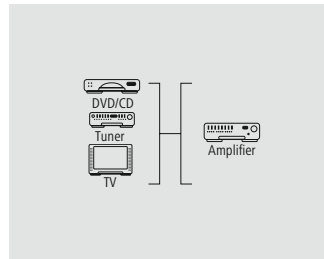

3 m				<b>00122286</b>
	6	BK		

**hama**

**RCA Cable  
"2 RCA Plugs - 2 RCA Plugs, Gold-Plated", Black**

Quality	3 Stars
---------	---------

- Flexible materials guarantee optimum kink protection and prevent cable breakage
- High-quality materials and shielded lines for excellent sound quality without interference
- Gold-plated plug with low contact resistance for secure signal transmission
- Colour coding on the inside of the plugs for easy connecting
- For devices with an analogue RCA connection