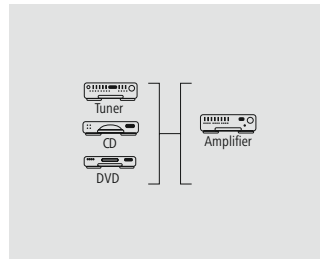

hama

**RCA Cable
"2 RCA Plugs - 2 RCA
Plugs", Black**

Quality	1 Star

- Shielded lines for optimum sound quality without interference
- Colour coding on the inside of the plugs for easy connecting
- For devices with an analogue RCA connection

10 m	00122275
6 BK	
5 m	00122274
6 BK	
3 m	00122273
6 BK	
1.5 m	00122272
6 BK	
0.75 m	00122271
6 BK	

hama

**RCA Cable
"2 RCA Plugs - 2 RCA
Plugs", Black**

Quality	1 Star

- assembled with straight male plugs on both sides

5 m	00043329
6 BK	
2.5 m	00043319
6 BK	
1.5 m	00043316
6 BK	

hama

**RCA Cable
"3 RCA Plugs - 3 RCA
Plugs", Black**

Quality	1 Star

- Impedance of 75 ohms for optimum transmission quality
- E.g. for LCD projectors

2 m	00043134
6 BK	

hama

**RCA Cable
"RCA Plug - 2 RCA Plugs",
Black**

Quality	1 Star

- Gold-plated plug with low contact resistance for secure signal transmission
- High-quality, gold-plated RCA connecting cable
- E.g. subwoofer (2 RCA IN) to amplifier (1 RCA OUT)

2 m	00044113
6 BK