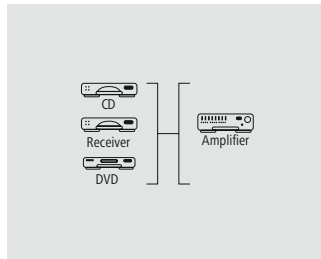

# Cables & Adapters

AV CABLES & ADAPTERS

**hama**

RCA Cable  
"RCA Plug - RCA Plug",  
Black

Quality	1 Star
---------	--------

- Impedance of 75 ohms for optimum transmission quality

2 m				<b>00043141</b>
	6	BK		