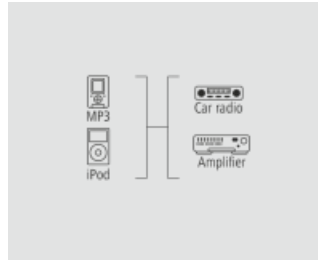

hama

**Jack Cable
"3.5 mm Jack Plug/Plug",
White**

Quality	Standard

- Gold-plated plug with low contact resistance for secure signal transmission

2 m	00014003
6 BK