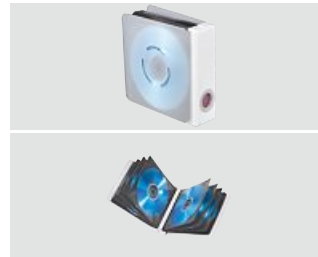

CD/DVD/Blu-ray Storage

hama

CD/DVD/Blu-ray Storage "Album Box 96", White

Material	Plastic Material
Width x Depth x Height	17 x 18 x 15 cm

- High-quality, antistatic sleeves
- Exchangeable colour insert which can be lettered
- Space-saving, dust-proof storage system
- Can be expanded vertically and horizontally
- Suitable for wall mounting
- With rubber feet to keep the box in place
- Comes with 4 colour-coded, individually removable albums for 24 CDs/DVDs/Blu-ray discs each

96	00096104
12 SC