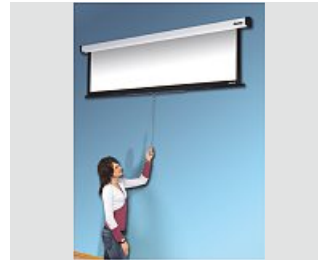

hama

**Roller Projection Screen,
180 x 180 cm, 1:1**

Material Tube Body	Metal
Cloth Thickness	290 µm
Format	1:1 Standard
Projection Area	180 x 180 cm
Projection Diagonal	254 cm
Weight	6.8 kg
Gain-Value	1.1
Black Border	0 cm

- White PVC screen for brilliant colours and fine contrasts, ideal for rooms with "normal" illumination and without direct light incidence
- High-quality projection screen, specially designed for home cinema use
- Projection screen with high luminance and a large viewing angle of 150°
- For wall and ceiling mounting
- Spring balancer mechanism for rolling the projection screen easily and quickly in and out
- Secure height adjustment by continuously adjustable locking system
- Screen quality: M1 (PVC)
- Aspect ratio: 1:1
- Black, light-proof back
- RAL 9010 metal housing with black foot caps

PVC				00018746
	1	SC