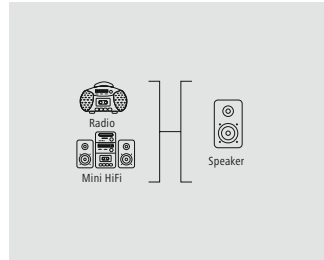

hama

RCA Cable "1 RCA Plug - 1 RCA Socket", Black

Quality	1 Star

- Shielded lines for optimum sound quality without interference
- Colour coding on the inside of the plugs for easy connecting
- For devices with an analogue RCA connection

3 m	6 BK	00122281
2.5 m	6 BK	00043223