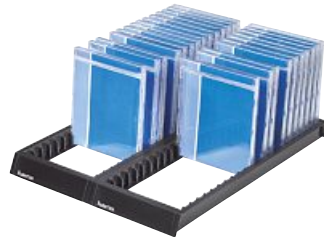

hama

CD/DVD/Blu-ray Storage "CD Flipper", Black

Material	Plastic Material
Width x Depth x Height	28.8 x 36 x 2.9 cm

- Easily flick through the CDs to find the one you need
- With rubber feet to keep the flipper stand in place

44				00048000
		12	SC	
22				00048107
		24	SC