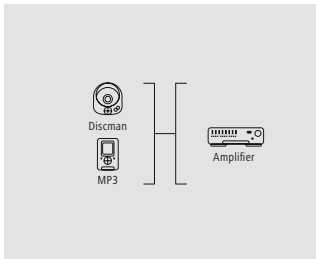

hama

Jack RCA Cable „Flexi-Slim, 3.5 mm Stereo Jack Plug - 2 RCA Plugs“, Black

Quality	3 Stars

- Light and space-saving due to the ultra thin, flexible cable and the extra small plugs
- High-quality materials and shielded lines for excellent sound quality without interference
- Flexible materials guarantee optimum kink protection and prevent cable breakage
- Gold-plated plug with low contact resistance for secure signal transmission
- Colour coding on the inside of the plugs for easy connecting
- Form-fitting plug with elevation for a firm hold in every jack socket, also with a bag/cover, for excellent audio quality without interruption

1.5 m	00122302
6 BK