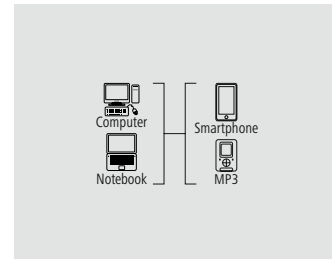

AV CABLES & ADAPTERS

hama

**Micro-USB 2.0 Cable,
Shielded, black, 1.8 m**

USB Standard	USB 2.0

- Additional shielding for good reduction of electromagnetic interference
- The inner conductor is made of copper which ensures best transmission properties
- Also for charging, transferring data and synchronising smartphones and tablet PCs with a micro-USB connection
- Sturdy plugs and moulded strain reliefs, high mechanical resistance
- Suitable and tested for USB 2.0, backwards compatible with USB 1.1
- Twisted data lines (twisted pairs)

1.8 m	00181500
6 BK	

hama

**Micro-USB 2.0 Cable,
Shielded, white, 1.8 m**

USB Standard	USB 2.0

- Additional shielding for good reduction of electromagnetic interference
- The inner conductor is made of copper which ensures best transmission properties
- Also for charging, transferring data and synchronising smartphones and tablet PCs with a micro-USB connection
- Sturdy plugs and moulded strain reliefs, high mechanical resistance
- Suitable and tested for USB 2.0, backwards compatible with USB 1.1
- Twisted data lines (twisted pairs)

1.8 m	00181501
6 BK	

hama

**Connection Cable, USB A
plug on 90° micro USB plug,
0.2 m, black**

USB Standard	USB 2.0

- Light and space-saving micro USB plug that is angled at 90° thus ensuring excellent connection
- For charging tablet PCs, smartphones and MP3 players with a micro USB port
- The cable length of 20 cm is ideal to avoid cable clutter behind a TV
- Also ideal for on the go
- Also suitable as a charging cable for appropriate USB power supply units

0.2 m	00176755
10 BK	

hama

**USB Cable
"Micro USB"**

USB Standard	n/s

1.5 m	00014125
6 SC