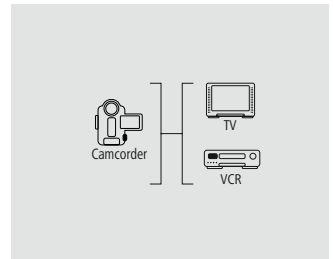

hama

Jack RCA Cable "3.5 mm 4-Pin Jack Plug - 3 RCA Plugs", Black

Quality	1 Star

- For digital cameras with 4-pin socket

1.5 m	00043119
6 BK