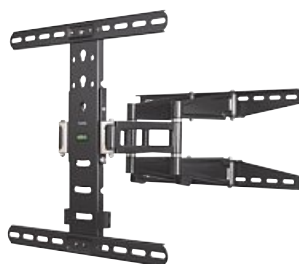

Holders

hama

hama

hama

hama

Television Wall Bracket "Fullmotion Ultraslim, 117 cm (46\"/>

Television Wall Bracket "Fullmotion Ultraslim, 117 cm (46\"/>

Television Wall Bracket "Fullmotion Ultraslim, 142 cm (56\"/>

Television Wall Bracket "Fullmotion Ultraslim, 178 cm (70\"/>

Quality	5 Stars
Rotation	3 °
Swivel Range	180 °
Tilt +/-	5 / 15 °
Maximum Load Capacity	25 kg
VESA (from-to)	75x75 - 200x200
Recommended Screen Size	48 - 117 cm (19" - 46")
Version	Fullmotion

Quality	5 Stars
Rotation	3 °
Swivel Range	180 °
Tilt +/-	5 / 15 °
Maximum Load Capacity	25 kg
VESA (from-to)	75x75 - 200x200
Recommended Screen Size	48 - 122 cm (19" - 48")
Version	Fullmotion

Quality	5 Stars
Rotation	6 °
Swivel Range	150 °
Tilt +/-	0 / 12 °
Maximum Load Capacity	35 kg
VESA (from-to)	100x100 - 400x400
Recommended Screen Size	81 - 142 cm (32" - 56")
Version	Fullmotion

Quality	5 Stars
Rotation	6 °
Swivel Range	120 °
Tilt +/-	0 / 12 °
Maximum Load Capacity	35 kg
VESA (from-to)	200x200 - 700x500
Recommended Screen Size	94 - 175 cm (37" - 70")
Version	Fullmotion

- Extremely flat profile allows modern and space-saving interior design
- Easy-Fix system for simple and fully adjustable orientation of your TV
- After the installation, the mount can be aligned horizontally on the wall by means of oblong holes
- Cable manager provides organisation and necessary strain relief
- Spirit level and drilling template for mounting the wall bracket and television quickly and easily
- Extremely convenient and space-saving, allows optimal positioning of the flat screen in every room
- Supports all VESA standards up to 200 x 200
- Up to +5/-15° continuous tilt
- Swivel range on 2 hinges: 180°
- 10-year guarantee

- Extremely flat profile allows modern and space-saving interior design
- Easy-Fix system for simple and fully adjustable orientation of your TV
- Cable manager provides organisation and necessary strain relief
- Spirit level and drilling template for mounting the wall bracket and television quickly and easily
- The position of the holder can be aligned horizontally on the TV plate after installation
- Extremely convenient and space-saving, allows optimal positioning of the flat screen in every room
- Supports all VESA standards up to 200 x 200
- Up to +5/-15° continuous tilt
- Swivel range on 3 hinges: 180°
- Can easily be adapted to the situation in your living room; swivel range to the left and right: 90°
- 10-year guarantee