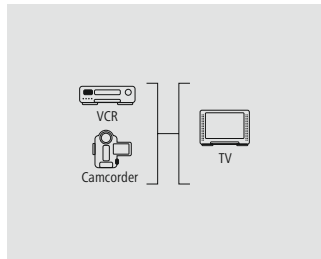

## RCA Scart Cable

**hama**

**RCA Scart Cable „Scart Plug - 3 RCA Plugs (Video/Stereo), Gold-Plated“, Black**

Quality	3 Stars
---------	---------

- Flexible materials guarantee optimum kink protection and prevent cable breakage
- Universal connection possibility due to the IN/OUT switch
- High-quality materials and shielded lines for excellent picture and sound quality without interference
- Gold-plated plug with low contact resistance for secure signal transmission
- Impedance of 75 ohms for optimum transmission quality
- Colour coding on the inside of the plugs for easy connecting