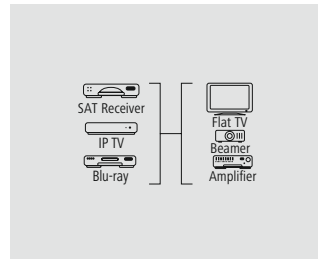

HDMI™-Kabel "Extension set high speed + adapter", Black

Quality	3 Stars
Data Transfer Rate	18 Gbit/s
Version	High Speed with Ethernet
Max. Resolution	4k (4096 x 2160)

- Flexible materials guarantee optimum kink protection and prevent cable breakage
- High-quality materials and separately shielded lines for excellent picture and sound quality without interference
- Gold-plated plug with low contact resistance for secure signal transmission
- Integrated channel for transmitting network data with up to 100 Mbit/s
- Return of the audio signal without additional audio cable (ODT, RCA etc.)
- HDMI™ cable for perfect, high-resolution ultra HD cinema quality 4096x2160 (4k) pixels
- 3D transmission due to extended bandwidth
- Positioning the Fire TV Stick farther from the television, for example, can improve WLAN reception
- High Speed HDMI™ Cable:
- High speed transmission of up to 18 Gbit/s for all image and sound standards from a bandwidth of 600 MHz
- Image resolution: 3840 x 2160 - 24 Hz/25 Hz/30 Hz/50 Hz/60 Hz, 4096 x 2160 - 24 Hz
- Colour space: 30/36/48 bit

1.5 m	00122207
6	
0.75 m	00122206
6	

HDMI™-Kabel "High Speed, HDMI Plug - HDMI Plug, Ethernet", Black

Quality	1 Star
Data Transfer Rate	10.2 Gbit/s
Version	High Speed with Ethernet
Max. Resolution	4k (4096 x 2160)

- Separately shielded lines for optimum picture and sound quality without interference
- Integrated channel for transmitting network data with up to 100 Mbit/s
- Return of the audio signal without additional audio cable (ODT, RCA etc.)
- HDMI™ cable for perfect, high-resolution ultra HD cinema quality 4096x2160 (4k) pixels
- 3D transmission due to the high bandwidth
- High-speed transmission of up to 10.2 Gbit/s for all image and sound standards with a bandwidth of 340 MHz and more
- Image resolution: 3840 x 2160 - 24 Hz/25 Hz/30 Hz/50 Hz/60 Hz, 4096 x 2160 - 24 Hz
- Colour space: 30/36/48 bits
- Transmission of the following audio data: 8PCM, Dolby Digital, DTS, MPEG, DVD-Audio, SACD, Dolby Digital Plus, True HD, dts-HD
- Transmission of the type of player via ACE (Automatic Content Enhancement)

5 m	00122102
22	BK
3 m	00122101
6	BK
1.5 m	00122100
6	BK
0.75 m	00122215
6	BK

HDMI™-Kabel "High Speed, HDMI Plug - HDMI Plug, Ethernet", Black

Quality	1 Star
Data Transfer Rate	18 Gbit/s
Version	High Speed with Ethernet
Max. Resolution	4k (4096 x 2160)