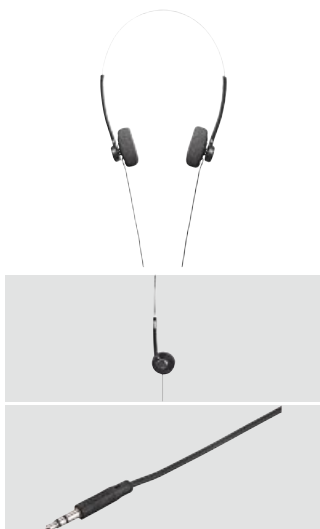

Headphones

hama

Headphones "Basic4Music", On-Ear

Connection	3.5 mm Jack Plug
Material	Metal/Plastic Material
Sensitivity	100 dB/ mW
Cable Length	1.2 m
Speaker Diameter	27 mm
Frequency Range	20 Hz - 20 kHz
Impedance	32 Ω

- The headphones are equipped with an individually adjustable headband which adapts to the shape of your head

Black/Silver	00184011
	10