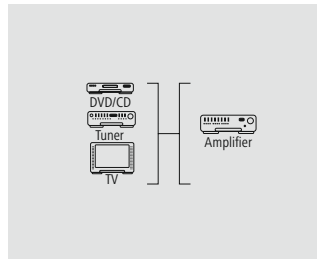

hama

**RCA Cable
"Cable, 2 RCA Plugs - 2 RCA Plugs", Silver**

Quality	3 Stars

- Gold-plated plug with low contact resistance for secure signal transmission
- Double shielding for good reduction of electromagnetic interference
- 2-coloured plugs
- Silver cable sheath

3 m				00078702
		6	BK	
1.5 m				00078701
		6	BK