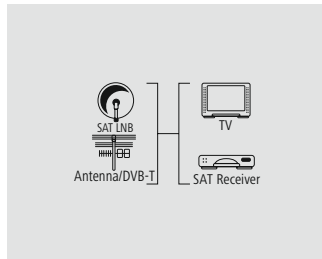

hama

**Antenna Cable
"F Socket - F Socket, SAT",
White**

Quality	1 Star
Screening Rate	n/s
Type of Shielding	Shielded

- Fully shielded audio and video lines for optimum reduction of electromagnetic interference
- suitable for digital transmission

0.2 m				00044117
	6	BK