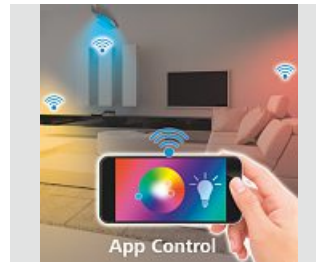

LED Bulb, 230V

hama

WiFi-LED Light, E27, 10W, RGB, can be dimmed

Can be Dimmed	Yes
Design	A 70
Light color / color temperature	Warm White - 2700 K
Nominal Service Life	25000 h
Power Consumption of an Equivalent Incandescent Lamp	75 W
Socket	E 27
Nominal Beam Angle	200 °
Nominal Light Output	1050 lm
Nominal Power Consumption	10 W
Colour Reproduction Index RA (min.)	80

- Works entirely without gateway/bridge
- Control via free "Mimoodz WiFi" app or alternatively via "Amazon Alexa" voice control
- Integrates into your home's WiFi network via the app
- Colour temperature: 2700K with a choice of 16 million different colours
- Intense colour reproduction as well as clear, white light
- Also controllable on the move via the app, keeping you in full control
- Multiple lights can be simultaneously controlled via a single signal (scenes)
- Settings include switching on/off, stepless dimming, changing colours, creating scenes
- No mercury and lead
- Operating system: Android 4.3/iOS 8.0 or later

	00176531
	4 BK