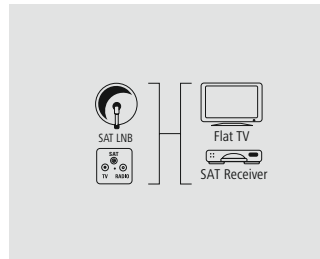

hama

Antenna Cable "F Plug - F Plug, Metal, Gold-Plated, 120 dB", White

Quality	5 Stars
Screening Rate	120 dB
Type of Shielding	Quad Shielded

- Robust metal plug with the best shielding for reliable signal transmission
- Quad-shielding for optimum reduction of electromagnetic interference
- Easy to lay thanks to the elastic, environment-friendly TPE material
- Flexible materials guarantee optimum kink protection and prevent cable breakage
- High-quality materials and shielded lines for excellent picture and sound quality without interference
- Removable ferrite core for more flexibility when mounting the cable and for decimating remaining interference
- Elegant and flexible fabric jacket for additional kink protection
- 24 K gold-plated plug for improved contact quality and optimal signal transmission
- Large screw head makes mounting with a spanner easier
- 120 decibel screening rate (two layers each of high-density braiding + shielding foil) for protection from electromagnetic interference
- For devices with an F connection

5 m				00122531
		22	BK	
3 m				00122530
		6	BK	
1.5 m				00122529
		6	BK