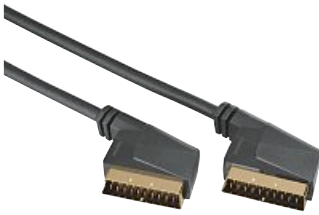

Scart Cable

hama

**Scart Cable
"Plug - Plug, Gold-Plated",
Black**

Quality	3 Stars

- Flexible materials guarantee optimum kink protection and prevent cable breakage
- High-quality materials and separately shielded lines for excellent picture and sound quality without interference
- Gold-plated plug with low contact resistance for secure signal transmission

1.5 m				00122143
	6	BK