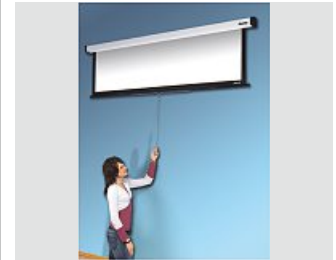

hama

**Roller Projection Screen,
200 x 200 cm, 1:1**

Material Tube Body	Metal
Cloth Thickness	290 µm
Format	1:1 Standard
Projection Area	200 x 200 cm
Projection Diagonal	283 cm
Weight	7.5 kg
Gain-Value	1.1
Black Border	0 cm

- White PVC screen for brilliant colours and fine contrasts, ideal for rooms with "normal" illumination and without direct light incidence
- High-quality projection screen, specially designed for home cinema use
- Projection screen with high luminance and a large viewing angle of 150°
- For wall and ceiling mounting
- Spring balancer mechanism for rolling the projection screen easily and quickly in and out
- Secure height adjustment by continuously adjustable locking system
- Screen quality: M1 (PVC)
- Aspect ratio: 1:1
- Black, light-proof back
- RAL 9010 metal housing with black foot caps

PVC				00018747
	1	SC		

TV ACCESSORIES