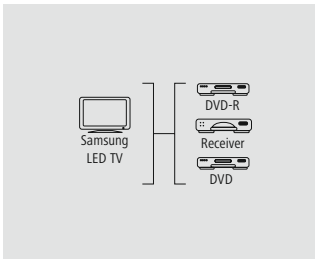

Special Scart TV Adapter

hama

Adapter for Samsung TV, Scart socket - Samsung plug

Quality	1 Star

- For adapting the Scart signal to a Samsung specific connection

Black												00083099
			6	BK