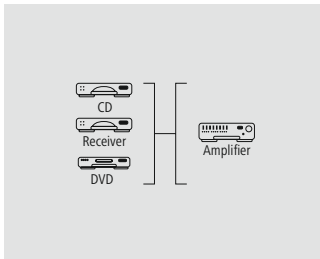

hama

**RCA Cable
"RCA Plug - RCA Plug, Digital, Gold-Plated", Black**

Quality	3 Stars

- Flexible materials guarantee optimum kink protection and prevent cable breakage
- High-quality materials and shielded lines for excellent sound quality without interference
- Gold-plated plug with low contact resistance for secure signal transmission
- Impedance of 75 ohms for optimum transmission quality
- Coaxial cable structure reproduces clear treble and rich bass
- Colour coding on the inside of the plugs for easy connecting
- For devices with a digital RCA connection

3 m				00122267
		6	BK	
1.5 m				00122266
		6	BK