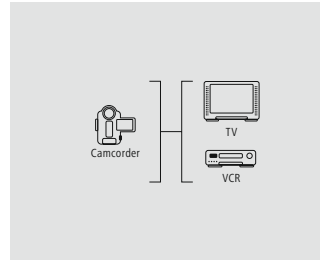

hama

Jack RCA Cable „3.5 mm
4-Pin Jack Plug - 3 RCA
Plugs, Gold-Plated“, Black

Quality	3 Stars

- Flexible materials guarantee optimum kink protection and prevent cable breakage
- High-quality materials and shielded lines for excellent picture and sound quality without interference
- Gold-plated plug with low contact resistance for secure signal transmission
- Impedance of 75 ohms for optimum transmission quality
- Colour coding on the inside of the plugs for easy connecting
- For devices with a 4-pin jack connection

3 m					00122162
		6	BK		
1.5 m					00122161
		6	BK