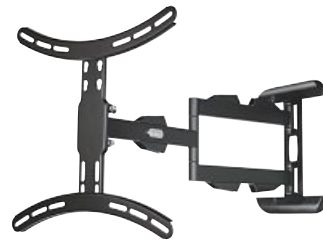

hama

**Television Wall Bracket
"Fullmotion, 165 cm (65\"/>**

Quality	5 Stars
Rotation	3 °
Swivel Range	180 °
Tilt +/-	2 / 12 °
Maximum Load Capacity	25 kg
VESA (from-to)	200x200 - 400x400
Recommended Screen Size	81 - 165 cm (32" - 65")
Version	Fullmotion

- Easy-Fix system for simple and fully adjustable orientation of your TV
- After the installation, the mount can be aligned horizontally on the wall by means of oblong holes
- Cable manager provides organisation and necessary strain relief
- An extra long arm makes it possible to turn TVs at a 90° angle to the wall
- Spirit level and drilling template for mounting the wall bracket and television quickly and easily
- Especially suited for ultra flat televisions, allows optimal positioning of the flat panel display in any room
- Supports all VESA standards up to 400 x 400
- Up to +2°/-12° continuous tilt
- Swivel range on 3 hinges: up to 180°
- Up to 80 cm wall distance

Black	00108712
	2