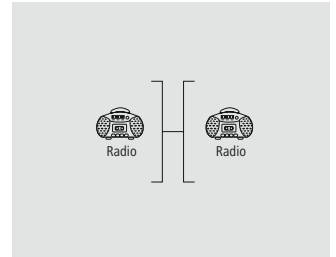

hama

Jack Cable
"Audio, 3.5 mm Jack Plug/
Plug, Mono", Black

Quality	1 Star

- Shielded lines for optimum sound quality without interference
- For devices with a jack connection

1.5 m				00122316
	6	BK