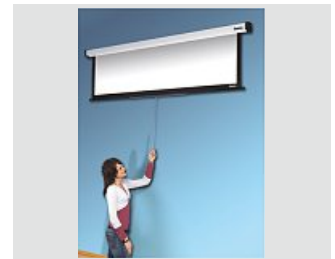

hama

**Roller Projection Screen,
200 x 150 cm, 16:9**

Material Tube Body	Metal
Cloth Thickness	330 µm
Format	16:9
Projection Area	190 x 107 cm
Projection Diagonal	218 cm
Weight	7.28 kg
Gain-Value	n/s
Black Border	5 cm

- High-quality projection screen, especially developed for the home cinema
- Projection screen surface with high luminance and large viewing angle of 150°
- For mounting on ceilings or walls
- Spring balancer mechanism for quick and frictionless rolling in and out of the projection cloth
- With tension rod
- With black masking for enhanced picture contrast (5 cm)
- Safe height setting via steplessly adjustable locking system
- Quality of the screen surface: M1 (PVC)
- Aspect ratio: 16:9
- Optimal adjustment of the projection height trough 40 cm wide, black trail
- Compact housing cross section: 7.3 x 8.5 cm
- Black, light-proof backside
- Metal housing RAL 9010 with black end caps

PVC				00018783
	1	SC		

TV ACCESSORIES