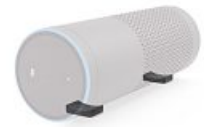

Speaker Stand

Speaker Stand „Storage Feet for Amazon Echo 1st Generation / Amazon Echo Plus“

Load Capacity	n/s
Total Height	0.8 cm

- Specially developed design allows a secure grip and prevents downward rolling
- The shape is based on the design of the Echo and makes the adjustable feet virtually invisible
- Ideal solution if the Echo cannot be positioned in the space provided, e.g. cannot be positioned vertically on the shelf
- The loudspeaker and microphone can be used without limitation
- Especially space-saving for optimised positioning in the room

White				00181521
	6			

Speaker Stand "Storage Feet for Amazon Echo"

Load Capacity	n/s
Total Height	0.8 cm

- Specially developed design allows a secure grip and prevents downward rolling
- The shape is based on the design of the Echo and makes the adjustable feet virtually invisible
- Ideal solution if the Echo cannot be positioned in the space provided, e.g. cannot be positioned vertically on the shelf
- The loudspeaker and microphone can be used without limitation
- Especially space-saving for optimised positioning in the room

Black				00181520
	6			

HOME ASSISTANT SYSTEME