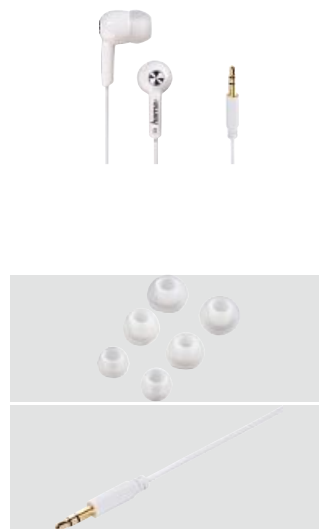

hama

Headphones "First", In-Ear

Connection	3.5 mm Jack Plug
Material	Plastic Material
Sensitivity	96 dB/ mW
Cable Length	1.2 m
Speaker Diameter	10 mm
Frequency Range	20 Hz - 20 kHz
Impedance	32 Ω

- The perfect fit reduces unwanted exterior noise so that you can enjoy your music without being disturbed
- Silicone earbuds in three different sizes (S, M, L) for an individual, perfect fit

White	00135675
Blue	00135676
Red	00135677
	10 BK