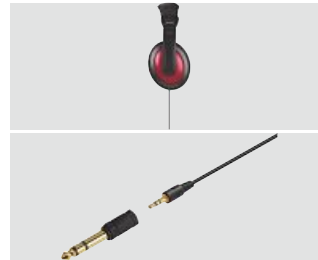

hama

**Headphones
"Basic4Music", Over-Ear**

Connection	3.5 mm Jack Plug/6.35 mm Jack Plug
Material	Plastic Material
Sensitivity	113 dB/ mW
Cable Length	2 m
Speaker Diameter	40 mm
Frequency Range	20 Hz - 20 kHz
Impedance	32 Ω

- Single-sided cable for the ultimate music experience with more freedom of movement
- The closed circumaural headphones block out disturbing noise and keep music inside
- Padded headband for a comfortable listening experience also over long periods of use
- The headphones are equipped with an individually adjustable headband which adapts to the shape of your head
- Includes a gold-plated adapter for connecting the headphones to a stereo system, mixing board, etc with a 6.35 mm audio output
- Extra-long cable (2 m), especially designed for connecting to TVs or HiFi systems
- The gold-plated coating of the plug ensures secure signal transmission for improved audio quality

Black/Red	20	00184012