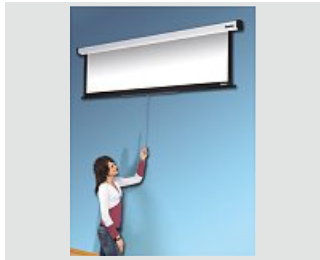

Projectors

hama

**Roller Projection Screen,
240 x 175 cm, 16:9**

Material Tube Body	Metal
Cloth Thickness	290 µm
Format	16:9
Projection Area	230 x 129 cm
Projection Diagonal	264 cm
Weight	9.22 kg
Gain-Value	n/s
Black Border	2 cm

- High-quality projection screen, especially developed for the home cinema
- Projection screen surface with high luminance and large viewing angle of 150°
- For mounting on ceilings or walls
- Spring balancer mechanism for quick and frictionless rolling in and out of the projection cloth
- With tension rod
- With black masking for enhanced picture contrast (5 cm)
- Safe height setting via steplessly adjustable locking system
- Quality of the screen surface: M1 (PVC)
- Aspect ratio: 16:9
- Optimal adjustment of the projection height trough 40 cm wide, black trail
- Compact housing cross section: 7.3 x 8.5 cm
- Black, light-proof backside
- Metal housing RAL 9010 with black end caps

PVC				00018788
	1	SC