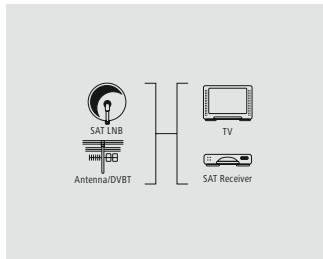

Cables & Adapters

SAT TECHNOLOGY

hama

**Antenna Cable
"F Socket - F Socket", White**

Quality	1 Star
Screening Rate	n/s
Type of Shielding	Shielded

- Very sturdy flat cable for bridging windows and doors without drilling holes
- Shielded lines for optimum picture and sound quality without interference
- For satellite systems or CATV/GA
- Digital compatibility

0.2 m				00122492
	6	BK