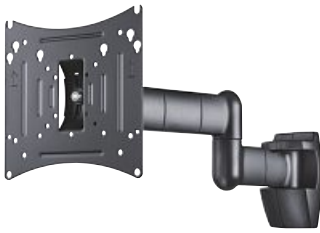

hama

**Television Wall Bracket
"Fullmotion, 107 cm (42\"/>**

Quality	3 Stars
Rotation	0 °
Swivel Range	180 °
Tilt +/-	20 / 20 °
Maximum Load Capacity	20 kg
VESA (from-to)	50x50 - 200x200
Recommended Screen Size	48 - 107 cm (19" - 42")
Version	Fullmotion

- Easy-Fix system for simple and fully adjustable orientation of your TV
- Cable manager provides organisation and necessary strain relief
- Especially suited for ultra flat televisions, allows optimal positioning of the flat screen in every room
- Supports all VESA standards up to 200 x 200
- Up to +/- 20° continuous tilt
- Swivel range on 3 hinges: 180°

Black					00118608
		4	SC