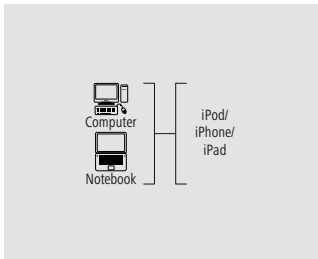

USB Standard	USB 2.0

- Gold-plated plug with low contact resistance for secure signal transmission
- USB-A plug to Apple lightning plug
- For connecting iPods (nano 7G/ touch 5G) to computers with USB interface
- For transferring data, e.g. music editing programs like iTunes
- Also suitable as charging cable for appropriate USB power supply units

1.5 m					00080836
		6	BK