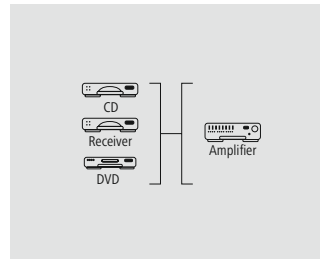

hama

RCA Cable
"RCA Plug - RCA Plug, Digi-
tal", Black

Quality	1 Star

- Shielded lines for optimum sound quality without interference
- Impedance of 75 ohms for optimum transmission quality
- Coaxial cable structure reproduces clear treble and rich bass
- Colour coding on the inside of the plugs for easy connecting
- For devices with a digital RCA connection

3 m				00122265
	6	BK		
1.5 m				00122264
	6	BK