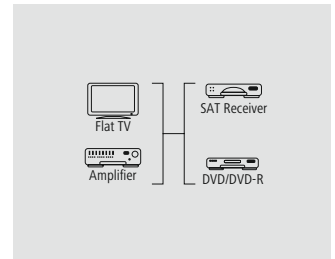

HDMI™-Kabel "Extension set high speed + adapter", Black

Quality	3 Stars
Data Transfer Rate	18 Gbit/s
Version	High Speed with Ethernet
Max. Resolution	4k (4096 x 2160)

- Flexible materials guarantee optimum kink protection and prevent cable breakage
- High-quality materials and separately shielded lines for excellent picture and sound quality without interference
- Gold-plated plug with low contact resistance for secure signal transmission
- Integrated channel for transmitting network data with up to 100 Mbit/s
- Return of the audio signal without additional audio cable (ODT, RCA etc.)
- HDMI™ cable for perfect, high-resolution ultra HD cinema quality 4096x2160 (4k) pixels
- 3D transmission due to extended bandwidth
- Positioning the Fire TV Stick farther from the television, for example, can improve WLAN reception
- High Speed HDMI™ Cable:
- High speed transmission of up to 18 Gbit/s for all image and sound standards from a bandwidth of 600 MHz
- Image resolution: 3840 x 2160 - 24 Hz/25 Hz/30 Hz/50 Hz/60 Hz, 4096 x 2160 - 24 Hz
- Colour space: 30/36/48 bit

1.5 m	00122207
6	
0.75 m	00122206
6	

HDMI™-Kabel "High Speed, HDMI Plug - HDMI Plug, Ethernet", Black

Quality	1 Star
Data Transfer Rate	10.2 Gbit/s
Version	High Speed with Ethernet
Max. Resolution	4k (4096 x 2160)

- Separately shielded lines for optimum picture and sound quality without interference
- Integrated channel for transmitting network data with up to 100 Mbit/s
- Return of the audio signal without additional audio cable (ODT, RCA etc.)
- HDMI™ cable for perfect, high-resolution ultra HD cinema quality 4096x2160 (4k) pixels
- 3D transmission due to the high bandwidth
- High-speed transmission of up to 10.2 Gbit/s for all image and sound standards with a bandwidth of 340 MHz and more
- Image resolution: 3840 x 2160 - 24 Hz/25 Hz/30 Hz/50 Hz/60 Hz, 4096 x 2160 - 24 Hz
- Colour space: 30/36/48 bits
- Transmission of the following audio data: 8PCM, Dolby Digital, DTS, MPEG, DVD-Audio, SACD, Dolby Digital Plus, True HD, dts-HD
- Transmission of the type of player via ACE (Automatic Content Enhancement)

5 m	00122102
22	BK
3 m	00122101
6	BK
1.5 m	00122100
6	BK
0.75 m	00122215
6	BK

HDMI™-Kabel "High Speed, HDMI Plug - HDMI Plug, Ethernet", Black

Quality	1 Star
Data Transfer Rate	18 Gbit/s
Version	High Speed with Ethernet
Max. Resolution	4k (4096 x 2160)