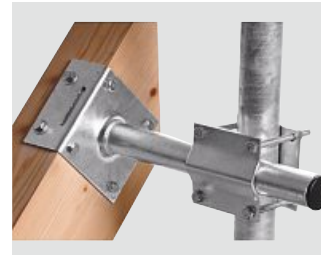

SAT Rafter Mast Holder

hama

SAT Rafter Holder, hot-dip galvanized

Maximum Diameter of the Dish	85 cm
Tube Diameter	0 cm
Tube Height	n/s
Colour	Aluminium

- For mounting on a rafter (without demounting the roof panel)
- Universal problem solver when the pole cannot be guided up to the loft
- Welded in superior quality
- Durable and non-corroding as made from hot-dip galvanized steel
- Pole mounting when shaped bricks are used: with a pole base (item no. 00044177) as variable bracket for exactly positioning the pole
- Mast displacement possible up to 25 cm
- Universal for poles with a diameter of up to 60 mm

Steel	00047486
1 SC	

SAT TECHNOLOGY