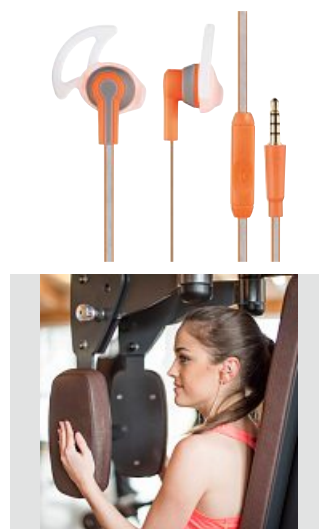

hama

Headset "Reflective", Earphone

Connection	3.5 mm Jack Plug
Material	Plastic Material
Sensitivity (Headphone)	96 dB/mW
Sensitivity (Microphone)	-41 dB +/- 2 dB
Cable Length	1.5 m
Speaker Diameter	9
Frequency Range (Headphone)	20 Hz - 20 kHz
Impedance (Headphone)	16 Ω

- The modern cable design offers maximum comfort and reflects strikingly at night
- With these earphones and their sweat-resistant materials you can perfectly work out while listening to your favourite music
- Thanks to the integrated microphone you can easily switch between music playback and call answer. So you will no longer miss a call when listening to music.
- The integrated remote control allows you to take and end calls, to activate the voice control and to individually control your music: play/pause/title forward/title backward (if supported by the phone)
- The special design of the earphones provides a secure fit in the ear
- The special design of the ear cushions allows you to hear sounds from your surroundings nevertheless
- The flat ribbon cable prevents cable clutter
- The gold-plated coating of the plug ensures secure signal transmission for improved audio quality

Grey/Neon Orange	00177018
Grey/Neon Pink	00177019
	10 BK