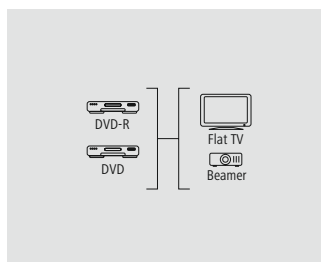

HDMI™ DVI Cable "Cable, HDMI Plug - DVI/D Plug, Shielded", Black

Quality	1 Star
Max. Resolution	1080 p

- Separately shielded lines for optimum picture quality without interference

3 m				00122131
		6	BK	
1.5 m				00122130
		6	BK