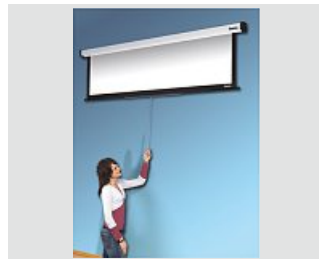

hama

**Roller Projection Screen,
240 x 195 cm, 4:3**

Material Tube Body	Metal
Cloth Thickness	290 µm
Format	4:3
Projection Area	230 x 173 cm
Projection Diagonal	288 cm
Weight	9.22 kg
Gain-Value	n/s
Black Border	5 cm

- High-quality projection screen, especially developed for the home cinema
- Projection screen surface with high luminance and large viewing angle of 150°
- For mounting on ceilings or walls
- Spring balancer mechanism for quick and frictionless rolling in and out of the projection cloth
- With tension rod
- With black masking for enhanced picture contrast (5 cm)
- Safe height setting via steplessly adjustable locking system
- Quality of the screen surface: M1 (PVC)
- Aspect ratio: 4:3
- Optimal adjustment of the projection height trough 22 cm wide, black trail
- Compact housing cross section: 7.3 x 8.5 cm
- Black, light-proof backside
- Metal housing RAL 9010 with black end caps

PVC				00018787
	1	SC