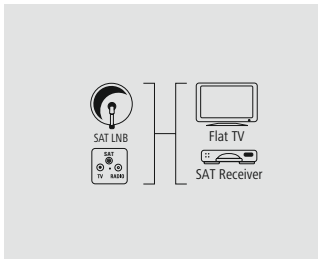

hama

Antenna Cable "F Plug - F Plug, 90 dB", White

Quality	1 Star
Screening Rate	90 dB
Type of Shielding	Double Shielded

- Double shielding for good reduction of electromagnetic interference
- Shielded lines for optimum picture and sound quality without interference
- Large screw head makes mounting with a spanner easier
- 90-decibel screening rate (dense braiding + extra strong shielding foil) for protection from electromagnetic interference
- For devices with an F connection

10 m				00122503
		6	BK	
7.5 m				00122528
		6	BK	
5 m				00122502
		6	BK	
3 m				00122501
		6	BK	
1.5 m				00122500
		6	BK	

hama

Antenna Cable "F Plug - F Plug, 90 dB", Black

Quality	1 Star
Screening Rate	90 dB
Type of Shielding	Double Shielded

- Double shielding for good reduction of electromagnetic interference
- Shielded lines for optimum picture and sound quality without interference
- Large screw head makes mounting with a spanner easier
- 90-decibel screening rate (dense braiding + extra strong shielding foil) for protection from electromagnetic interference
- For devices with an F connection

5 m				00122506
		6	BK	
3 m				00122505
		6	BK