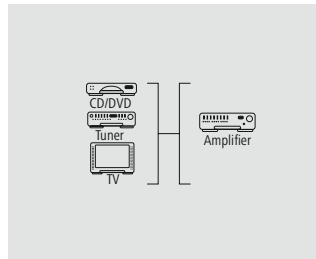

hama

RCA Cable "2 RCA Plugs - 2 RCA Plugs", Black

Quality	Standard

1.5 m				00011946
	25	BA		
1.2 m				00011947
	25	BA		

RCA Adapter