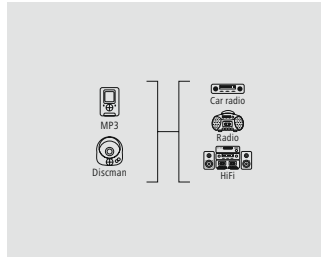

hama

Jack Cable
"Audio, 3.5 mm Jack Plug
90°/Plug, Stereo", Black

Quality	1 Star

- Shielded lines for optimum sound quality without interference
- For devices with a jack connection

1.5 m				00122312
	6	BK		
0.5 m				00122311
	6	BK