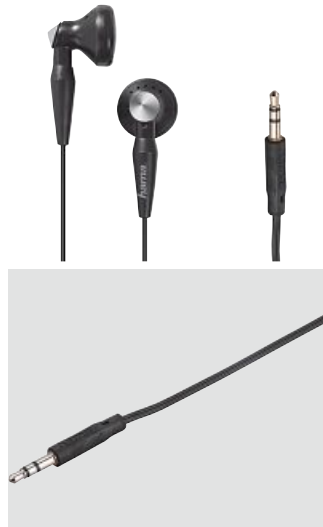

hama

Headphones "Basic4Music", Earphone

Connection	3.5 mm Jack Plug
Material	Plastic Material
Sensitivity	96 dB/ mW
Cable Length	1.2 m
Speaker Diameter	15 mm
Frequency Range	20 Hz - 20 kHz
Impedance	32 Ω

- The kink protector between the earphones and the cable prevents cable breakage thus increasing the service life

Black	00135643
	10 BK