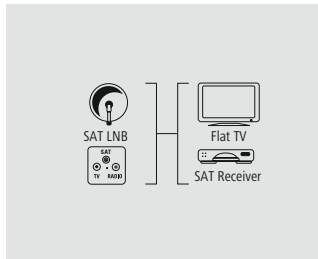

hama

Antenna Cable "F Plug - F Plug, gold-plated, 100 dB", White

Quality	3 Stars
Screening Rate	100 dB
Type of Shielding	Triple Shielded

- Flexible materials guarantee optimum kink protection and prevent cable breakage
- Triple shielding for very good reduction of electromagnetic interference
- High-quality materials and shielded lines for excellent picture and sound quality without interference
- Ferrite core for decimating remaining interference and for good signal transmission
- Gold-plated plug with low contact resistance for secure signal transmission
- Large screw head makes mounting with a spanner easier
- 100-decibel screening rate (extremely dense braiding + double-layer shielding foil) for protection from electromagnetic interference
- For devices with an F connection

5 m				00122440
		6	BK	
3 m				00122439
		6	BK	
1.5 m				00122438
		6	BK