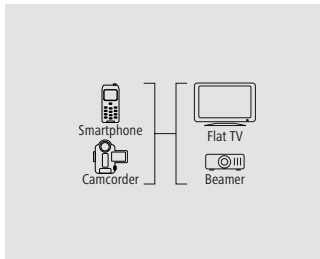

Cables & Adapters

AV CABLES & ADAPTERS

hama

HDMI™-Kabel „High Speed, HDMI Plug - HDMI Plug, Ethernet + 2 HDMI Adapters“, Black

Quality	3 Stars
Data Transfer Rate	10.2 Gbit/s
Version	High Speed with Ethernet
Max. Resolution	1080 p

- High-quality materials and separately shielded lines for excellent picture and sound quality without interference
- 3in1 connection for connecting every device with HDMI™ connection to a TV or a projector
- Gold-plated plug with low contact resistance for secure signal transmission
- Integrated channel for transmitting network data with up to 100 Mbit/s
- Return of the audio signal without additional audio cable (ODT, RCA etc.)
- HDMI™ cable for perfect, high-resolution ultra HD cinema quality 4096x2160 (4k) pixels
- 3D transmission due to the high bandwidth
- High-speed transmission of up to 18 Gbit/s for all image and sound standards with a bandwidth of 600 MHz and more
- Image resolution: 3840 x 2160 - 24 Hz/25 Hz/30 Hz/50 Hz/60 Hz, 4096 x 2160 - 24 Hz
- Colour space: 30/36/48 bits
- Transmission of the following audio data: 8PCM, Dolby Digital, DTS, MPEG, DVD-Audio, SACD, Dolby Digital Plus, True HD, dts-HD
- Transmission of the type of player via ACE (Automatic Content Enhancement)

1.5 m	00122227
6 BK