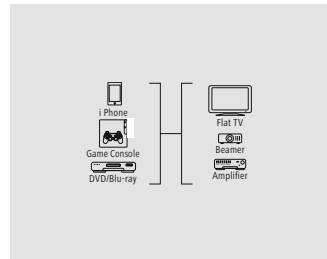

hama

HDMI™-Kabel "Flexi-Slim, HDMI Plug - HDMI Plug, Ethernet", Black

Quality	3 Stars
Data Transfer Rate	18 Gbit/s
Version	High Speed with Ethernet
Max. Resolution	4k (4096 x 2160)

- Guaranteed signal quality due to high-quality materials and the built-in chip which corrects data in case of long cables
- Light and space-saving due to the ultra thin, flexible cable and the extra small plugs
- Flexible materials guarantee optimum kink protection and prevent cable breakage
- Slim design especially suited for portable devices like smartphones, tablets and cameras
- Gold-plated plug with low contact resistance for secure signal transmission
- Integrated channel for transmitting network data with up to 100 Mbit/s
- Return of the audio signal without additional audio cable (ODT, RCA etc.)
- HDMI™ cable for perfect, high-resolution ultra HD cinema quality 4096x2160 (4k) pixels
- 3D transmission due to extended bandwidth
- High-speed transmission of up to 18 Gbit/s for all image and sound standards with a bandwidth of 600 MHz and more
- Image resolution: 3840 x 2160 - 24 Hz/25 Hz/30 Hz/50 Hz/60 Hz, 4096 x 2160 - 24 Hz
- Colour space: 30/36/48 bits

3 m	00176751
6	BK
1.5 m	00176750
8	BK