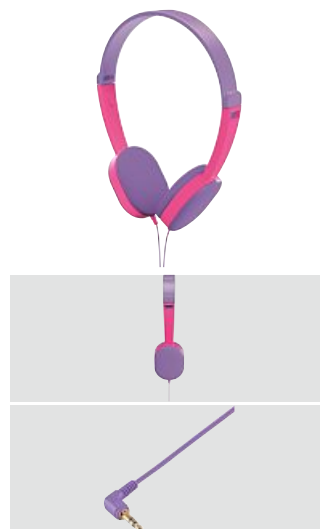

hama

Headphones "Kids", On-Ear

Connection	3.5 mm Jack Plug
Material	Plastic Material
Sensitivity	85 dB/ mW
Cable Length	1.2 m
Speaker Diameter	30 mm
Frequency Range	20 Hz - 20 kHz
Impedance	32 Ω

- Children's sensitive ears are protected by a volume limitation to max. 85 dB according to EN 71-1 standard
- Gold-plated plug with low contact resistance for secure signal transmission
- Foam earpads for a comfortable fit
- The individually adjustable headband perfectly adapts to your child's head shape

Blue/Green	00177013
Pink/Purple	00177014
	10 SC
Black/Green	00177052
	10