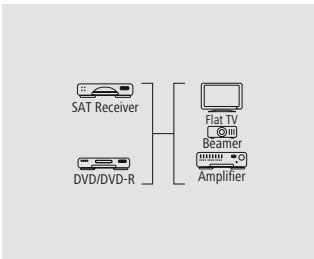

HDMI™-Kabel „High Speed, HDMI Plug - HDMI Plug, Ethernet, Gold-Plated“, Black

Quality	Standard
Data Transfer Rate	10.2 Gbit/s
Version	High Speed with Ethernet
Max. Resolution	4k (4096 x 2160)

- Transmission of all digital video, audio and copy protection data and signals
- Gold-plated plugs with low contact resistance for secure signal transmission
- For perfect, high-resolution full HD quality (4096 x 2160 pixels)
- Colour space: 30/36/48 bit
- Transmission of the following audio data: 8PCM, Dolby Digital, DTS, MPEG, DVD-Audio, SACD, Dolby Digital Plus, True HD, dts-HD
- Network functionality thanks to integrated Internet/Ethernet channel (HEC); network 100 MB/s
- With integrated audio return channel (ARC)
- Transmission of the type of player via ACE (Automatic Content Enhancement)
- HDMI™ CEC support (Consumer Electronics Control)
- High speed transmission of up to 10.2 Gbit/s for all image and sound standards

3 m	25 BA	00011965
1.5 m	25 BA	00011964