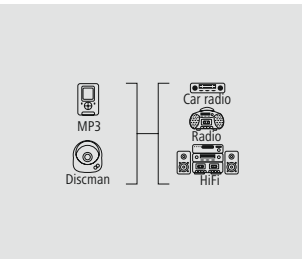

hama

Jack Cable "3.5 mm Jack Plug/Plug, stereo", Black

Quality	1 Star

- Insulator PE

5 m				00043380
		6	BK	
1.5 m				00043330
		6	BK