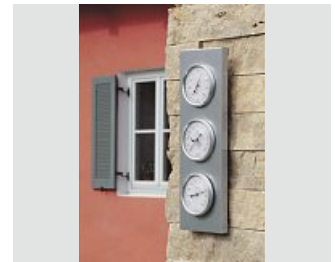

hama

Weather Station "Verona"

DCF Radio Clock	No

- Aluminium housing
- Three instruments: thermometer, hygrometer, barometer

HOME & LIVING