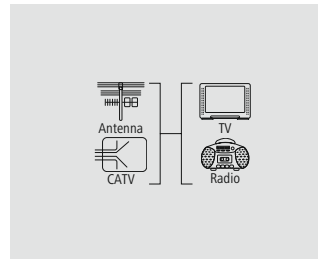

Antenna Socket

hama

Antenna Socket, radio/TV

Connection for	TV + Radio
Material	n/s
Model	Through-Way Socket
Connection Loss	10 dB
Frequency Range	47 - 862 MHz
Transmission Loss	3.5 dB

- Ideal for GA and CATV systems
- Suitable for cable TV
- Screening rates: 47 - 470 MHz $\geq$ 75 dB, 470 - 862 MHz $\geq$ 65 dB

					00122494
		6	BK