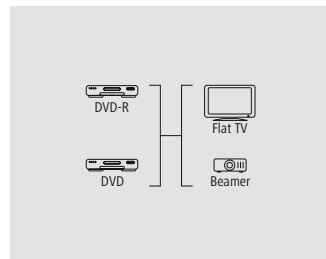

hama

HDMI™ DVI Cable "Cable, HDMI Plug - DVI/D Plug", Black

Quality	1 Star
Max. Resolution	1080 p

- HDMI cable for high-resolution HD-ready quality 1080 x 720 pixels
- HDMI™ is downward compatible to DVI as both use the EIA/CEA 861 protocol for controlling
- Transmission of digital video data and signals
- Absolutely digital (no D/A or A/D conversion)
- Uncompressed lossless transmission

1.5 m	00056443	
	6	BK