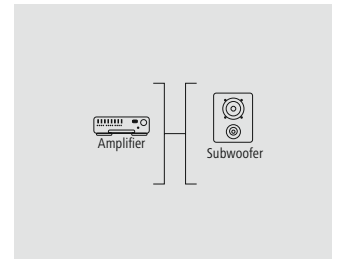

hama

**RCA Cable
"RCA Plug - 2 RCA Plugs, Gold-Plated", Black**

Quality	3 Stars

- Flexible materials guarantee optimum kink protection and prevent cable breakage
- High-quality materials and shielded lines for excellent sound quality without interference
- Gold-plated plug with low contact resistance for secure signal transmission
- Colour coding on the inside of the plugs for easy connecting
- For devices with an RCA connection

5 m				00122289
	6	BK		
1.5 m				00122288
	6	BK