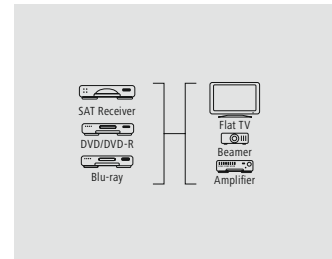

hama

HDMI™-Kabel „High Speed, HDMI Plug - HDMI Plug, Flat, Ethernet“, Black

Quality	3 Stars
Data Transfer Rate	18 Gbit/s
Version	High Speed with Ethernet
Max. Resolution	4k (4096 x 2160)

- Space-saving flat ribbon cable, perfectly suited for laying under carpets and in corners
- High-quality materials and separately shielded lines for excellent picture and sound quality without interference
- Flexible materials guarantee optimum kink protection and prevent cable breakage
- Gold-plated plug with low contact resistance for secure signal transmission
- Integrated channel for transmitting network data with up to 100 Mbit/s
- Return of the audio signal without additional audio cable (ODT, RCA etc.)
- HDMI™ cable for perfect, high-resolution ultra HD cinema quality 4096x2160 (4k) pixels
- 3D transmission due to the high bandwidth
- High-speed transmission of up to 18 Gbit/s for all image and sound standards with a bandwidth of 600 MHz and more
- Image resolution: 3840 x 2160 - 24 Hz/25 Hz/30 Hz/50 Hz/60 Hz, 4096 x 2160 - 24 Hz
- Colour space: 30/36/48 bits

3 m	6 BK	00122118
1.5 m	6 BK	00122117