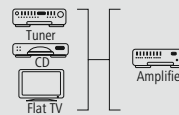

RCA Cable

RCA Cable „2 RCA Plugs - 2 RCA Plugs, Metal, Gold-Plated“, Bronze Coffee

Quality	5 Stars

- Robust metal plug with the best shielding for reliable signal transmission
- High-quality materials and shielded lines for excellent sound quality without interference
- Easy to lay thanks to the elastic, environment-friendly TPE material
- Flexible materials guarantee optimum kink protection and prevent cable breakage
- Elegant and flexible fabric jacket for additional kink protection
- 24 K gold-plated plug for improved contact quality and optimal signal transmission
- Colour coding on the inside of the plugs for easy connecting
- For devices with an analogue RCA connection

1.5 m	00122292
6 BK	
0.75 m	00122291
6 BK