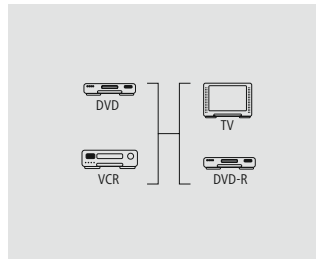

hama

**RCA Cable
"2 RCA Plugs - 2 RCA
Plugs", Black**

Quality	1 Star

- Shielded lines for optimum sound quality without interference
- Colour coding on the inside of the plugs for easy connecting
- For devices with an analogue RCA connection

10 m	00122275
6 BK	
5 m	00122274
6 BK	
3 m	00122273
6 BK	
1.5 m	00122272
6 BK	
0.75 m	00122271
6 BK	

hama

**RCA Cable
"2 RCA Plugs - 2 RCA
Plugs", Black**

Quality	1 Star

- assembled with straight male plugs on both sides

5 m	00043329
6 BK	
2.5 m	00043319
6 BK	
1.5 m	00043316
6 BK	

hama

**RCA Cable
"3 RCA Plugs - 3 RCA
Plugs", Black**

Quality	1 Star

- Impedance of 75 ohms for optimum transmission quality
- E.g. for LCD projectors

2 m	00043134
6 BK	

hama

**RCA Cable
"RCA Plug - 2 RCA Plugs",
Black**

Quality	1 Star

- Gold-plated plug with low contact resistance for secure signal transmission
- High-quality, gold-plated RCA connecting cable
- E.g. subwoofer (2 RCA IN) to amplifier (1 RCA OUT)

2 m	00044113
6 BK