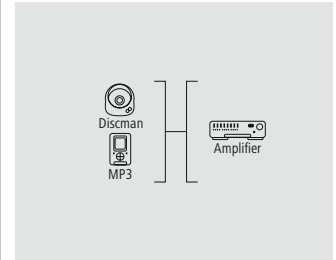

hama

Jack RCA Cable „Audio, 3.5
mm Jack Plug - 2 RCA Plugs,
Stereo, Gold-Plated“, Black

Quality	3 Stars

- Flexible materials guarantee optimum kink protection and prevent cable breakage
- High-quality materials and shielded lines for excellent sound quality without interference
- Gold-plated plug with low contact resistance for secure signal transmission
- Colour coding on the inside of the plugs for easy connecting
- Form-fitting plug with elevation for a firm hold in every jack socket, also with a bag/cover, for excellent audio quality without interruption

10 m					00122301
		6	BK		
5 m					00122300
		6	BK		
3 m					00122299
		6	BK		
1.5 m					00122298
		6	BK