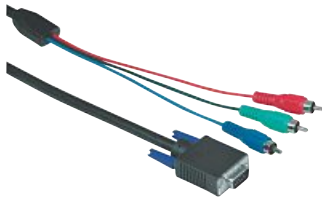

1.5 m				<b>00122145</b>
	6	BK		

**hama**

RCA Cable „Connecting Cable, 3 RCA Plugs - HDD Plug, 15 Pins“, Black

Quality	1 Star
---------	--------

- Shielded lines for optimum picture quality without interference
- Adapts 15-pin HDD to 3 RCA (YUV)