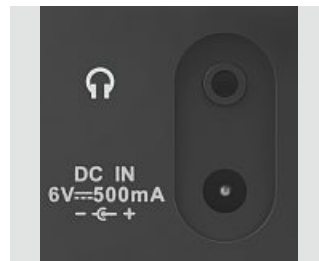

hama

Digital Radio "DR7, DAB+/FM/battery option"

Material	Plastic Material
Width x Depth x Height	16.5 x 5.5 x 10 cm
Power Output (RMS)	0.5 W

- Portable DAB+ radio for life on the move
- Mains or battery operation allows use at home or out and about

FM/DAB/DAB+

- Interference-free listening enjoyment from an extensive range of DAB+ stations
- Multiple stations are available across Germany along with a range of regional radio stations in digital quality
- 30 local favourites memory slots each for FM, DAB and DAB+

Connections

- Headphone jack
- Mains connection

Technical information

- Mains connection of 100 - 240 V suitable for global use in combination with a country-specific adapter
- 2.1" display with backlight (LCD)
- Mono speaker 0.5W (rms)
- Two direct-dial buttons on the device for direct station recall
- Fixed telescopic antenna
- Time synchronisation via the analogue or digital radio network
- Battery life up to 20 hours (4 x AA batteries: not included in the extent of delivery)

Black				00054869
	6