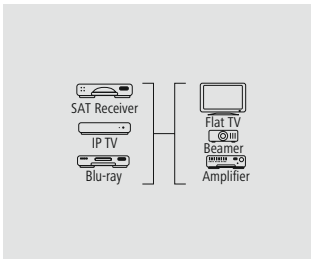

hama

HDMI™-Kabel „High Speed, HDMI Plug - HDMI Plug, Ethernet, Gold-Plated“, Black

Quality	3 Stars
Data Transfer Rate	10.2 Gbit/s
Version	High Speed with Ethernet
Max. Resolution	4k (4096 x 2160)

- Gold-plated plug with low contact resistance for secure signal transmission
- Integrated channel for transmitting network data with up to 100 Mbit/s
- 3D transmission due to extended bandwidth
- Fully shielded audio and video lines for optimum reduction of electromagnetic interference
- Return of the audio signal without additional audio cable (ODT, RCA etc.)
- HDMI™ cable for perfect, high-resolution ultra HD cinema quality 4096x2160 (4k) pixels
- Image resolution: 3840 x 2160 - 24 Hz/25 Hz/30 Hz/50 Hz/60 Hz, 4096 x 2160 - 24 Hz
- Colour space: 30/36/48 bits
- Transmission of the following audio data: 8PCM, Dolby Digital, DTS, MPEG, DVD-Audio, SACD, Dolby Digital Plugs, True HD, dts-HD
- Transmission of the type of player via ACE (Automatic Content Enhancement)
- HDMI™ CEC support (Consumer Electronics Control)

10 m	00083073
16	BK
5 m	00083082
22	BK
3 m	00083081
6	BK
1.5 m	00083080
6	BK