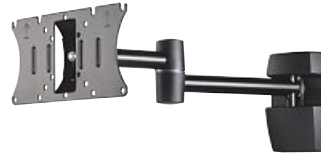

hama

**Television Wall Bracket
"Fullmotion, 81 cm (32\"), 3
Stars, 3 Joints"**

Quality	3 Stars
Rotation	0 °
Swivel Range	180 °
Tilt +/-	20 / 20 °
Maximum Load Capacity	20 kg
VESA (from-to)	50x50 - 200x100
Recommended Screen Size	25 - 81 cm (10" - 32")
Version	Fullmotion

- Easy-Fix system for simple and fully adjustable orientation of your TV
- Swivel arms for maximum rotation
- Especially suited for ultra flat televisions, allows optimal positioning of the flat screen in every room
- Supports all VESA standards up to 200 x 100
- +/-20° continuous tilt
- Swivel range on 3 hinges: 180°
- Can easily be adapted to the situation in your living room; swivel range to the left and right: 90°

Black			00012009
	8	SC