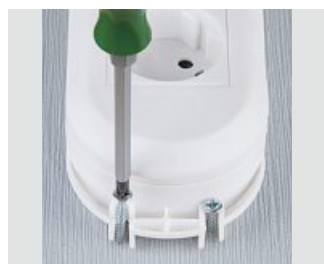

hama

**Power Strip
"Colour, 10-Way, 1.5 m"**

Connection	10-Way
Material	Plastic Material
Cable Length	1.5 m
Maximum Connected Load	3500 W

- Integrated suspension eyes allow wall mounting with screws
- Two-pin, illuminated switch
- Sockets angled at 45°
- With a practical cable holder
- With child protection
- Made of heat-resistant plastic
- White housing with white sockets

White	00108867
Black	00108895
	10 HT