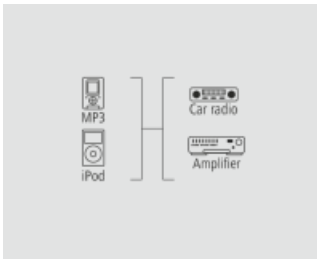

hama

Jack Cable "3.5 mm Jack Plug/Plug, Stereo", Black

Quality	Standard

- Gold-plated plug with low contact resistance for secure signal transmission
- Extra-small plug housings in a professional high-end design, their design and size is perfect for compact MP3 players and smartphones

0.5 m				00014087
	6	BK