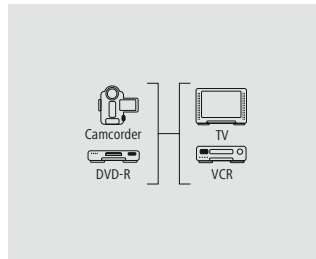

S-Video Cable

hama

S-Video Cable "Plug - Plug, 4 Pins, Gold-Plated"

Quality	3 Stars

Colour	Black

- Flexible materials guarantee optimum kink protection and prevent cable breakage
- High-quality materials and shielded lines for excellent picture quality without interference
- Gold-plated plug with low contact resistance for secure signal transmission
- For devices with an S-video connection

1.5 m												00122151
			6	BK