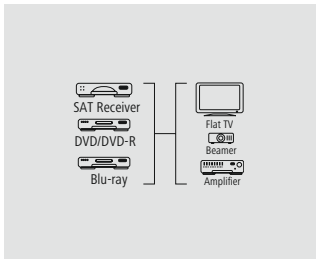

hama

HDMI™-Kabel „High Speed, HDMI Plug - HDMI Plug, Ethernet, Gold-Plated“, Black

Quality	3 Stars
Data Transfer Rate	18 Gbit/s
Version	High Speed with Ethernet
Max. Resolution	4k (4096 x 2160)

- Flexible materials guarantee optimum kink protection and prevent cable breakage
- High-quality materials and separately shielded lines for excellent picture and sound quality without interference
- Gold-plated plug with low contact resistance for secure signal transmission
- Integrated channel for transmitting network data with up to 100 Mbit/s
- Return of the audio signal without additional audio cable (ODT, RCA etc.)
- 3D transmission due to the high bandwidth
- HDMI™ cable for perfect, high-resolution full HD cinema quality, 4096x2160 (4k) pixels
- High-speed transmission of up to 18 Gbit/s for all image and sound standards with a bandwidth of 340 MHz and more
- Image resolution: 3840 x 2160 - 24 Hz/25 Hz/30 Hz, 4096 x 2160 - 24 Hz
- Colour space: 30/36/48 bits
- Transmission of the following audio data: 8PCM, Dolby Digital, DTS, MPEG, DVD-Audio, SACD, Dolby Digital Plus, True HD, dts-HD
- Transmission of the type of player via ACE (Automatic Content Enhancement)
- HDMI™ CEC support (Consumer Electronics Control)

1.5 m	6 BK	00122524