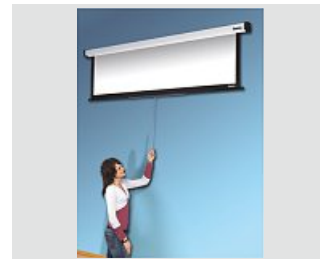

hama

**Roller Projection Screen,
180 x 140 cm, 16:9**

Material Tube Body	Metal
Cloth Thickness	290 µm
Format	16:9
Projection Area	170 x 96 cm
Projection Diagonal	195 cm
Weight	6.6 kg
Gain-Value	n/s
Black Border	5 cm

- High-quality projection screen, especially developed for the home cinema
- Projection screen surface with high luminance and large viewing angle of 150°
- For mounting on ceilings or walls
- Spring balancer mechanism for quick and frictionless rolling in and out of the projection cloth
- With tension rod
- With black masking for enhanced picture contrast (5 cm)
- Safe height setting via steplessly adjustable locking system
- Quality of the screen surface: M1 (PVC)
- Aspect ratio: 16:9
- Optimal adjustment of the projection height trough 40 cm wide, black trail
- Compact housing cross section: 7.3 x 8.5 cm
- Black, light-proof backside
- Metal housing RAL 9010 with black end caps

PVC				00018773
	1	SC