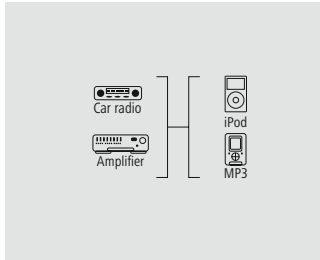

Cables & Adapters

AV CABLES & ADAPTERS

Jack RCA Cable

hama

Jack RCA Cable
"AluLine, 3.5 mm Jack - 2x
RCA Plug, Stereo", Silver

Quality	High Quality

- Gold-plated plug with low contact resistance for secure signal transmission
- Extra-small plug housings in a professional high-end design, their design and size is perfect for compact MP3 players and smartphones
- Inner conductor made of oxygen-free copper for improved transmission properties
- Elegant and flexible fabric jacket for additional kink protection
- Elegant and robust aluminium housing
- With colour coding inside

2 m					00080865
		6	SC