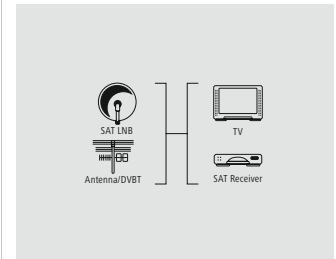

hama

Antenna Cable "F Socket - F Socket, gold-plated", White

Quality	3 Stars
Screening Rate	n/s
Type of Shielding	Double Shielded

- Very sturdy flat cable for bridging windows and doors without drilling holes
- High-quality materials and shielded lines for excellent picture and sound quality without interference
- Gold-plated plug with low contact resistance for secure signal transmission
- For satellite systems or CATV/GA
- Digital compatibility

0.2 m				00122491
		6	BK	

SAT TECHNOLOGY