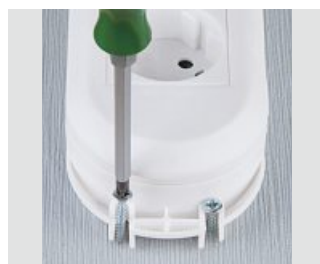

hama

**Power Strip
"Colour, 10-Way, 3 m"**

Connection	10-Way
Material	Plastic Material
Cable Length	3 m
Maximum Connected Load	3500 W

- Integrated suspension eyes allow wall mounting with screws
- Two-pin, illuminated switch
- Sockets angled at 45°
- With a practical cable holder
- With child protection
- Made of heat-resistant plastic
- White housing with white sockets

White	00108887
Black	00108890
	10 HT