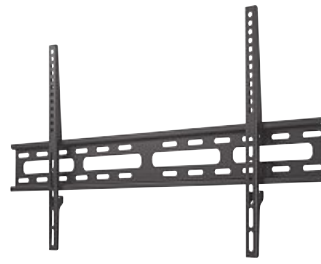

hama

**Television Wall Bracket
"Fix, 190 cm (75\"/>**

Quality	3 Stars
Rotation	0 °
Swivel Range	0 °
Tilt +/-	0 / 0 °
Maximum Load Capacity	60 kg
VESA (from-to)	50x50 - 800x400
Recommended Screen Size	94 - 190 cm (37" - 75")
Version	Fix

- Extremely flat profile allows modern and space-saving interior design
- Integrated spirit level for fast and easy mounting
- Especially suited for ultra flat televisions, allows optimal positioning of the flat screen in every room
- Supports all VESA standards up to 800 x 400

Black				00108718
	8	SC