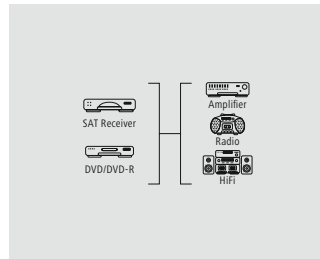

HDMI™-Kabel "Extension set high speed + adapter", Black

Quality	3 Stars
Data Transfer Rate	18 Gbit/s
Version	High Speed with Ethernet
Max. Resolution	4k (4096 x 2160)

- Flexible materials guarantee optimum kink protection and prevent cable breakage
- High-quality materials and separately shielded lines for excellent picture and sound quality without interference
- Gold-plated plug with low contact resistance for secure signal transmission
- Integrated channel for transmitting network data with up to 100 Mbit/s
- Return of the audio signal without additional audio cable (ODT, RCA etc.)
- HDMI™ cable for perfect, high-resolution ultra HD cinema quality 4096x2160 (4k) pixels
- 3D transmission due to extended bandwidth
- Positioning the Fire TV Stick farther from the television, for example, can improve WLAN reception
- High Speed HDMI™ Cable:
- High speed transmission of up to 18 Gbit/s for all image and sound standards from a bandwidth of 600 MHz
- Image resolution: 3840 x 2160 - 24 Hz/25 Hz/30 Hz/50 Hz/60 Hz, 4096 x 2160 - 24 Hz
- Colour space: 30/36/48 bit

1.5 m	00122207
6	
0.75 m	00122206
6	

HDMI™-Kabel "High Speed, HDMI Plug - HDMI Plug, Ethernet", Black

Quality	1 Star
Data Transfer Rate	10.2 Gbit/s
Version	High Speed with Ethernet
Max. Resolution	4k (4096 x 2160)

- Separately shielded lines for optimum picture and sound quality without interference
- Integrated channel for transmitting network data with up to 100 Mbit/s
- Return of the audio signal without additional audio cable (ODT, RCA etc.)
- HDMI™ cable for perfect, high-resolution ultra HD cinema quality 4096x2160 (4k) pixels
- 3D transmission due to the high bandwidth
- High-speed transmission of up to 10.2 Gbit/s for all image and sound standards with a bandwidth of 340 MHz and more
- Image resolution: 3840 x 2160 - 24 Hz/25 Hz/30 Hz/50 Hz/60 Hz, 4096 x 2160 - 24 Hz
- Colour space: 30/36/48 bits
- Transmission of the following audio data: 8PCM, Dolby Digital, DTS, MPEG, DVD-Audio, SACD, Dolby Digital Plus, True HD, dts-HD
- Transmission of the type of player via ACE (Automatic Content Enhancement)

5 m	00122102
22	BK
3 m	00122101
6	BK
1.5 m	00122100
6	BK
0.75 m	00122215
6	BK

HDMI™-Kabel "High Speed, HDMI Plug - HDMI Plug, Ethernet", Black

Quality	1 Star
Data Transfer Rate	18 Gbit/s
Version	High Speed with Ethernet
Max. Resolution	4k (4096 x 2160)