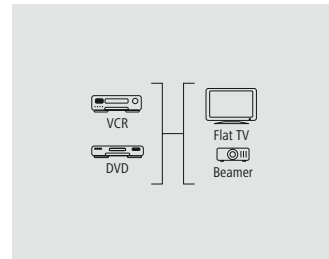

hama

RCA Cable
"Cable, 3 RCA Plugs - 3 RCA
Plugs", Black

Quality	1 Star

- Shielded lines for optimum picture quality without interference
- Impedance of 75 ohms for optimum transmission quality
- Colour coding on the inside of the plugs for easy connecting
- For devices with a component video connection

1.5 m				00122145
	6	BK