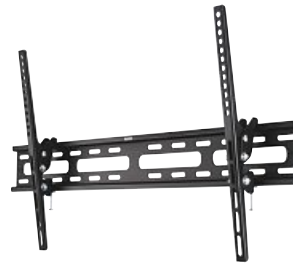

hama

**Television Wall Bracket
"Motion, 190 cm (75"), 1
Star"**

Quality	3 Stars
Rotation	0 °
Swivel Range	0 °
Tilt +/-	5 / 15 °
Maximum Load Capacity	60 kg
VESA (from-to)	50x50 - 800x400
Recommended Screen Size	94 - 190 cm (37" - 75")
Version	Motion

- Easy-Fix system for simple and fully adjustable orientation of your TV
- Integrated spirit level for fast and easy mounting
- Especially suited for ultra flat televisions, allows optimal positioning of the flat screen in every room
- Supports all VESA standards up to 800 x 400
- +5/-15° continuous tilt

Black				00108719
		5	SC