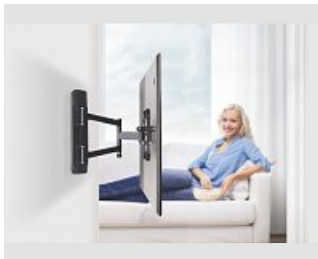

hama

**Television Wall Bracket
"Fullmotion, 117 cm (46\"/>**

Quality	5 Stars
Rotation	3 °
Swivel Range	180 °
Tilt +/-	5 / 15 °
Maximum Load Capacity	25 kg
VESA (from-to)	75x75 - 200x200
Recommended Screen Size	48 - 122 cm (19" - 48")
Version	Fullmotion

- Easy-Fix system for simple and fully adjustable orientation of your TV
- After the installation, the mount can be aligned horizontally on the wall by means of oblong holes
- Cable manager provides organisation and necessary strain relief
- Spirit level and drilling template for mounting the wall bracket and television quickly and easily
- An extra long arm makes it possible to turn TVs at a 90° angle to the wall
- Extremely convenient and space-saving, allows optimal positioning of the flat screen in every room
- Supports all VESA standards up to 200 x 200
- Up to +5°/- 15° continuous tilt
- Swivel range on 3 hinges: 180°
- Distance from the wall: up to 79 cm
- Guarantee: 10 years

Black	00108732
	2 SC