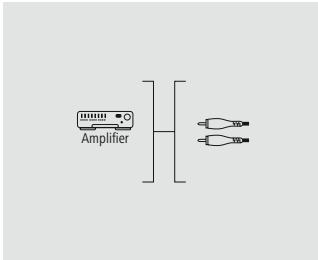

hama

RCA Cable "2 RCA Plugs - 2 RCA Sockets", Black

Quality	1 Star

5 m	6 BK	00043242