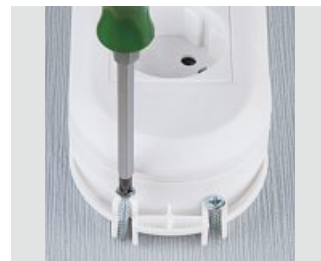

hama

**Power Strip
"Colour, 6-Way, 3 m"**

Connection	6-Way
Material	Plastic Material
Cable Length	3 m
Maximum Connected Load	3500 W

- Integrated suspension eyes allow wall mounting with screws
- Two-pin, illuminated switch
- Sockets angled at 45°
- With a practical cable holder
- With child protection
- Made of heat-resistant plastic
- White housing with white sockets

Black	00108889
White	00108886
	10 HT

CONSUMER ELECTRONICS ACCESSORIES