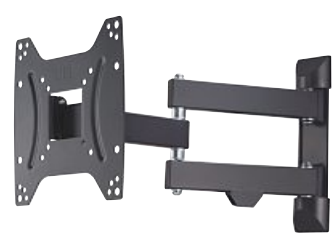

hama

Television Wall Bracket "Fullmotion, 122 cm (48\"/>

Quality	1 Star
Rotation	0 °
Swivel Range	180 °
Tilt +/-	5 / 12 °
Maximum Load Capacity	20 kg
VESA (from-to)	75x75 - 200x200
Recommended Screen Size	48 - 122 cm (19\"/>

- Easy-Fix system for simple and fully adjustable orientation of your TV
- Cable manager provides organisation and necessary strain relief
- Allows optimal positioning of the flat screen in every room
- Supports all VESA standards up to 200 x 200
- Up to +5/-12° continuous tilt
- Swivel range on 3 hinges: 180°

Black	00118101
6	SC

TV ACCESSORIES