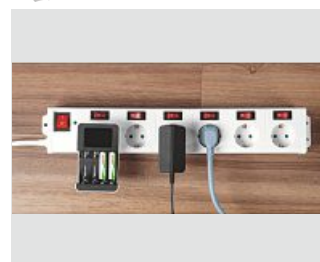

hama

Power Strip "6+1, XL, 6-Way, Individu- ally Switchable"

Connection	6-Way
Material	Plastic Material
Cable Length	1.4 m
Maximum Connected Load	3500 W

- Protects the connected devices from overvoltage caused e.g. by indirect lightning strikes
- Integrated suspension eyes allow wall mounting with screws
- With 6 illuminated switches for individually switching connected devices on and off, ideal for PC and hi-fi components, workshops, etc.
- With an illuminated, two-pin main switch
- Ideal for power supply units thanks to the large spacing between the single sockets
- Sockets angled at 90°
- Integrated overvoltage protection protects PCs, peripheral devices and other sensitive electrical devices from overvoltage, voltage peaks and indirect lightning strikes
- Optical function display for surge protection
- With child protection

White										00137239
Black										00137259
			18	SC						

HOME & LIVING