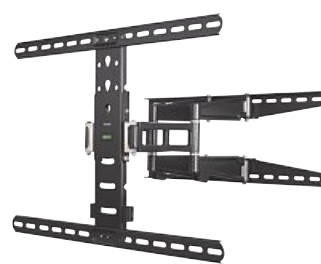

Holders

hama

hama

hama

hama

Television Wall Bracket "Fullmotion Ultraslim, 117 cm (46\"/>

Television Wall Bracket "Fullmotion Ultraslim, 117 cm (46\"/>

Television Wall Bracket "Fullmotion Ultraslim, 142 cm (56\"/>

Television Wall Bracket "Fullmotion Ultraslim, 178 cm (70\"/>

Quality	5 Stars
Rotation	3 °
Swivel Range	180 °
Tilt +/-	5 / 15 °
Maximum Load Capacity	25 kg
VESA (from-to)	75x75 - 200x200
Recommended Screen Size	48 - 117 cm (19" - 46")
Version	Fullmotion

Quality	5 Stars
Rotation	3 °
Swivel Range	180 °
Tilt +/-	5 / 15 °
Maximum Load Capacity	25 kg
VESA (from-to)	75x75 - 200x200
Recommended Screen Size	48 - 122 cm (19" - 48")
Version	Fullmotion

Quality	5 Stars
Rotation	6 °
Swivel Range	150 °
Tilt +/-	0 / 12 °
Maximum Load Capacity	35 kg
VESA (from-to)	100x100 - 400x400
Recommended Screen Size	81 - 142 cm (32" - 56")
Version	Fullmotion

Quality	5 Stars
Rotation	6 °
Swivel Range	120 °
Tilt +/-	0 / 12 °
Maximum Load Capacity	35 kg
VESA (from-to)	200x200 - 700x500
Recommended Screen Size	94 - 175 cm (37" - 70")
Version	Fullmotion

- Extremely flat profile allows modern and space-saving interior design
- Easy-Fix system for simple and fully adjustable orientation of your TV
- After the installation, the mount can be aligned horizontally on the wall by means of oblong holes
- Cable manager provides organisation and necessary strain relief
- Spirit level and drilling template for mounting the wall bracket and television quickly and easily
- Extremely convenient and space-saving, allows optimal positioning of the flat screen in every room
- Supports all VESA standards up to 200 x 200
- Up to +5/-15° continuous tilt
- Swivel range on 2 hinges: 180°
- 10-year guarantee

- Extremely flat profile allows modern and space-saving interior design
- Easy-Fix system for simple and fully adjustable orientation of your TV
- Cable manager provides organisation and necessary strain relief
- Spirit level and drilling template for mounting the wall bracket and television quickly and easily
- The position of the holder can be aligned horizontally on the TV plate after installation
- Extremely convenient and space-saving, allows optimal positioning of the flat screen in every room
- Supports all VESA standards up to 200 x 200
- Up to +5/-15° continuous tilt
- Swivel range on 3 hinges: 180°
- Can easily be adapted to the situation in your living room; swivel range to the left and right: 90°
- 10-year guarantee