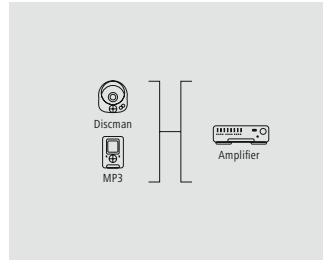

hama

Jack RCA Cable „3.5 mm Jack
Plug - 2 RCA Plugs, Stereo, Me-
tal, Gold-Plated“, Bronze Coffee

Quality	5 Stars

- Robust metal plug with the best shielding for reliable signal transmission
- High-quality materials and shielded lines for excellent sound quality without interference
- Easy to lay thanks to the elastic, environment-friendly TPE material
- Flexible materials guarantee optimum kink protection and prevent cable breakage
- Elegant and flexible fabric jacket for additional kink protection
- 24 K gold-plated plug for improved contact quality and optimal signal transmission
- Colour coding on the inside of the plugs for easy connecting
- Form-fitting plug with elevation for a firm hold in every jack socket, also with a bag/cover, for excellent audio quality without interruption

3 m					00122306
		6	BK		
1.5 m					00122305
		6	BK