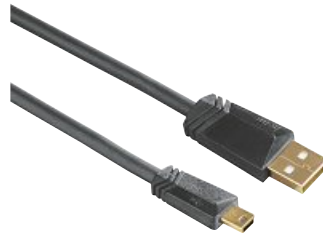

hama

**USB Cable
"A Plug - Mini B Plug, Shiel-
ded, Gold-Plated", Black**

USB Standard	USB 2.0

- Flexible materials guarantee optimum kink protection and prevent cable breakage
- High-quality materials and separately shielded lines for excellent signal transmission
- Gold-plated plug with low contact resistance for secure signal transmission
- High-speed USB 2.0 data transfer rates of up to 480 Mbit/s
- Suitable and tested for USB 2.0, backward compatible with USB 1.1

1.5 m	00122138
6 BK