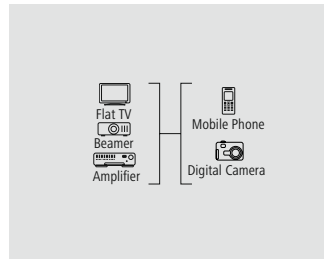

hama

HDMI™-Kabel „High Speed, HDMI Plug Type A - Micro Plug Type D, Ethernet“, Black

Quality	3 Stars
Data Transfer Rate	18 Gbit/s
Version	High Speed with Ethernet
Max. Resolution	4k (4096 x 2160)

- Flexible materials guarantee optimum kink protection and prevent cable breakage
- High-quality materials and separately shielded lines for excellent picture and sound quality without interference
- Gold-plated plug with low contact resistance for secure signal transmission
- Integrated channel for transmitting network data with up to 100 Mbit/s
- Return of the audio signal without additional audio cable (ODT, RCA etc.)
- HDMI™ cable for perfect, high-resolution ultra HD cinema quality 4096x2160 (4k) pixels
- 3D transmission due to the high bandwidth
- High-speed transmission of up to 18 Gbit/s for all image and sound standards with a bandwidth of 600 MHz and more
- Image resolution: 3840 x 2160 - 24 Hz/25 Hz/30 Hz/50 Hz/60 Hz, 4096 x 2160 - 24 Hz
- Colour space: 30/36/48 bits
- Transmission of the following audio data: 8PCM, Dolby Digital, DTS, MPEG, DVD-Audio, SACD, Dolby Digital Plus, True HD, dts-HD
- Transmission of the type of player via ACE (Automatic Content Enhancement)

1.5 m				00122120
		6	BK