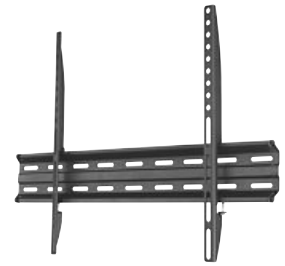

hama

**Television Wall Bracket
"Fix, 190 cm (75\"/>**

Quality	1 Star
Rotation	0 °
Swivel Range	0 °
Tilt +/-	0 / 0 °
Maximum Load Capacity	40 kg
VESA (from-to)	50x50 - 600x400
Recommended Screen Size	81 - 190 cm (32" - 75")
Version	Fix

- Extremely flat profile allows modern and space-saving interior design
- Integrated spirit level for fast and easy mounting
- Allows optimal positioning of the flat screen in every room
- Supports all VESA standards up to 600 x 400

Black				00118107
	10	SC		

TV ACCESSORIES