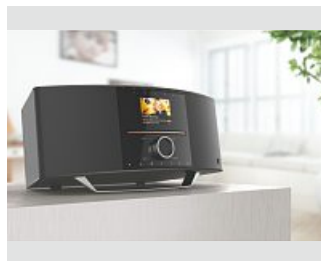

hama

"DIR3500MCBT" Digital Radio, Internet Radio/DAB+/FM/App/Multi-Room/CD/BT

Material	Plastic Material/Wood
Width x Depth x Height	37 x 22 x 18 cm
Power Output (RMS)	40 W

- Compatible with UNDOK Multiroom
- Streaming of millions of music tracks with Spotify Connect

FM/DAB/DAB+

- Interference-free listening enjoyment from an extensive range of DAB+ stations
- Multiple stations are available across Germany along with a range of regional radio stations in digital quality
- 30 favourites memory slots each for DAB/DAB+ and FM

Internet Radio

- Global reception of over 30,000 radio stations and over 10,000 podcasts
- Create your own list of favourites via the "Frontier Silicon TM" web interface
- 30 local favourite memory slots for Internet radio

CD Drive

- CD drawer
- Supports all popular audio formats (WAV/MP3/FLAC)

Connections

- Headphone jack
- USB connection (charging and playback function)
- Line in and line out
- Optical digital output

Black		00054838
	2 SC