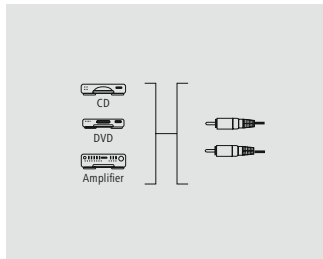

Cables & Adapters

AV CABLES & ADAPTERS

hama

**RCA Cable
"2 RCA Plugs - 2 RCA Sockets, Gold-Plated", Black**

Quality	3 Stars

- Flexible materials guarantee optimum kink protection and prevent cable breakage
- High-quality materials and shielded lines for excellent sound quality without interference
- Gold-plated plug with low contact resistance for secure signal transmission
- Colour coding on the inside of the plugs for easy connecting
- For devices with an analogue RCA connection

3 m				00122286
	6	BK