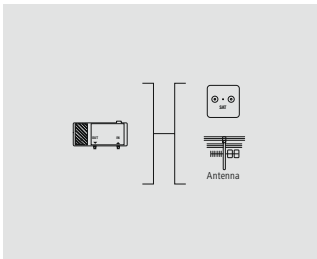

hama

Antenna Cable "F Plug - Coax Plug, 90 dB", White

Quality	1 Star
Screening Rate	90 dB
Type of Shielding	Double Shielded

- Double shielding for good reduction of electromagnetic interference
- Shielded lines for optimum picture and sound quality without interference
- Large screw head makes mounting with a spanner easier
- 90-decibel screening rate (dense braiding + extra strong shielding foil) for protection from electromagnetic interference

3 m				00122433
		6	BK	
1.5 m				00122432
		6	BK