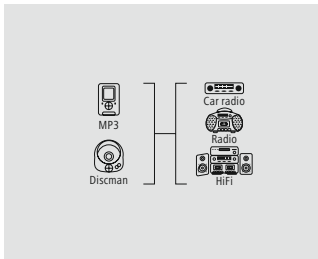

hama

Jack Cable „Flexi-Slim, 3.5 mm Jack Plug 90° - Plug, Stereo“, Black

Quality	3 Stars

- Light and space-saving due to the ultra thin, flexible cable and the extra small plugs
- High-quality materials and shielded lines for excellent sound quality without interference
- Flexible materials guarantee optimum kink protection and prevent cable breakage
- Gold-plated plug with low contact resistance for secure signal transmission
- Form-fitting plug with elevation for a firm hold in every jack socket, also with a bag/cover, for excellent audio quality without interruption
- For devices with a jack connection

1.5 m				00122326
		6	BK	
0.75 m				00122325
		6	BK