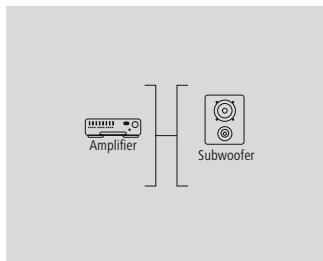

Cables & Adapters

AV CABLES & ADAPTERS

hama

**RCA Cable
"RCA Plug - 2 RCA Plugs,
Gold-Plated", Black**

Quality	3 Stars

- Flexible materials guarantee optimum kink protection and prevent cable breakage
- High-quality materials and shielded lines for excellent sound quality without interference
- Gold-plated plug with low contact resistance for secure signal transmission
- Colour coding on the inside of the plugs for easy connecting
- For devices with an RCA connection

7,5 m				00122290
		6	BK	
5 m				00122289
		6	BK	
1.5 m				00122288
		1	BK