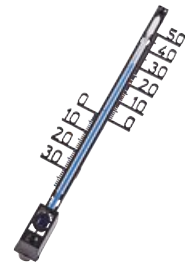

hama

Indoor/Outdoor Thermometer, tree structure, 16 cm, analogue

Additional Functions	n/s
Outdoor Sensor	No

- Analogue thermometer for indoor and outdoor use
- Weather-proof plastic case
- Ideal for controlling or reducing heating costs: each degree lower for the room temperature can save up to 6% on heating costs
- Can be hung up, attachment possible with a nail or the like
- Easy-to-read scale with an accuracy of +/-1°C

Black	00136284
8 BK