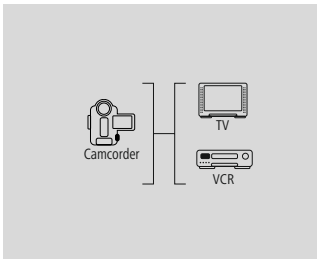

hama

Jack RCA Cable
"3.5 mm 4-Pin Jack Plug - 3
RCA Plugs", Black

Quality	1 Star

- For digital cameras with 4-pin socket

1.5 m				00043119
		6	BK