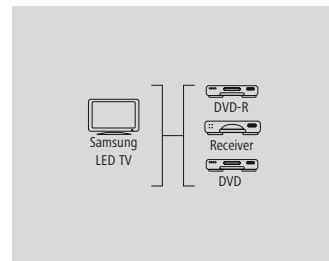

Special Scart TV Adapter

hama®

Adapter for Samsung TV,
Scart socket - Samsung
plug

Quality	1 Star

- For adapting the Scart signal to a Samsung specific connection

Black				00083099
		1	BK