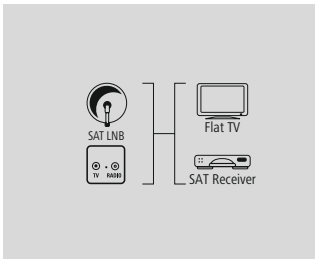

hama®

Antenna Cable "F Plug - F Plug, 100 dB", Silver

Quality	5 Stars
Screening Rate	100 dB
Type of Shielding	Triple Shielded

- 24 K gold-plated plug for improved contact quality and optimal signal transmission
- Triple-shielding for very good reduction of electromagnetic interference
- Ferrite core for decimating remaining interference and for good signal transmission

3 m					00078741
		1	BK