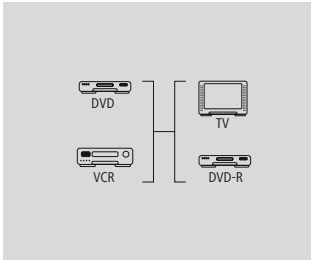

hama

RCA Cable
"3 RCA Plugs - 3 RCA Plugs", Black

Quality	1 Star

- Impedance of 75 ohms for optimum transmission quality
- E.g. for LCD projectors

2 m				00043134
		1	BK