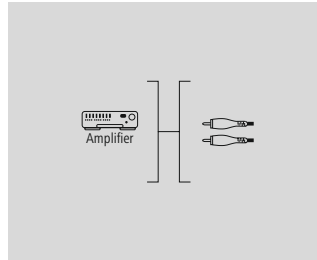

hama®

**RCA Cable
"2 RCA Plugs - 2 RCA
Sockets", Black**

Quality	1 Star

5 m				00043242
		6	BK