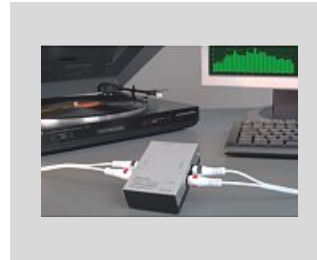

hama

"PA 005" Stereo Phono Preamplifier

Power Supply	9V E-Block

- For connecting record players with a magnet system to an audio mixing console or stereo systems with Line/Aux/MD/CD inputs
- Low-noise preamplifier with RIAA equalization
- Also suitable for audio mixing consoles and PC sound cards
- Power supply via a 9V battery or 9V power supply unit, e.g. item no. 00046617 or 00046586 (not included)

Silver				00040505
	6	BK		

Audio Switch

hama

"AP 04" Audio Switching Console, 4 ports

Width x Depth x Height	16 x 10 x 4,5 cm

- Gold-plated contacts with low contact resistance for secure signal transmission
- Ideal for compact systems
- Connection via RCA sockets
- Suitable for stereo operation

Black				00042911
	16	BK