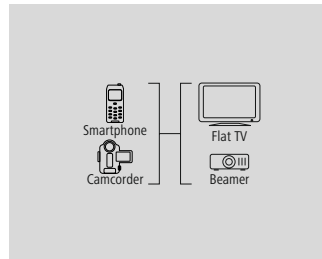

hama®

HDMI™ Cable „High Speed, HDMI Plug - HDMI Plug, Ethernet + 2 HDMI Adapters“, Black

Quality	3 Stars
Data Transfer Rate	10.2 Gbit/s
Version	High Speed with Ethernet
Max. Resolution	1080 p

- High-quality materials and separately shielded lines for excellent picture and sound quality without interference
- 3in1 connection for connecting every device with HDMI™ connection to a TV or a projector
- Gold-plated plug with low contact resistance for secure signal transmission
- Integrated channel for transmitting network data with up to 100 Mbit/s
- Return of the audio signal without additional audio cable (ODT, RCA etc.)
- 3D transmission due to the high bandwidth
- HDMI™ cable for perfect, high-resolution full HD cinema quality, 4096x2160 (4K) pixels
- High-speed transmission of up to 18 Gbit/s for all image and sound standards with a bandwidth of 600 MHz and more
- Image resolution: 3840 x 2160 - 24 Hz/25 Hz/30 Hz/50 Hz/60 Hz, 4096 x 2160 - 24 Hz
- Colour space: 30/36/48 bits
- Transmission of the following audio data: 8PCM, Dolby Digital, DTS, MPEG, DVD-Audio, SACD, Dolby Digital Plus, True HD, dts-HD
- Transmission of the type of player via ACE (Automatic Content Enhancement)

1.5 m				00122227
		6	BK