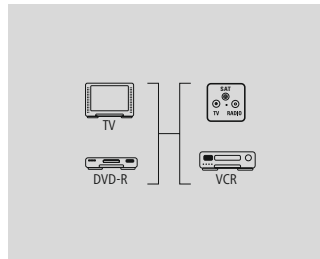

hama

**Antenna Cable
"Coax Plug - Coax Socket,
85 dB, 25 Pieces", White**

Quality	1 Star
Screening Rate	85 dB
Type of Shielding	Double Shielded

- Double shielded (braiding + extra strong aluminium foil)

10 m				00011907
5 m				00011906
		25		
3 m				00011905
		25		
1.5 m				00011904
		25	BA