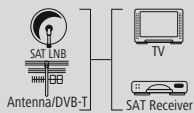

hama®

**Antenna Cable
"F Socket - F Socket, SAT",
White**

Quality	1 Star
Screening Rate	n/s
Type of Shielding	Shielded

- Fully shielded audio and video lines for optimum reduction of electromagnetic interference
- suitable for digital transmission

0.2 m				00044117
		6	BK