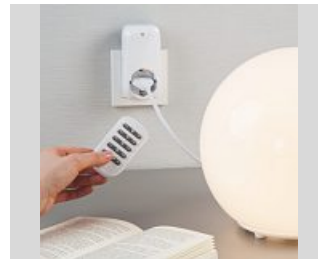

		00044267
	6	BK

Radio Socket

hama

"3+1" Radio-Controlled Power Outlet Set, with remote control

Maximum Load	1150 W
Number of Radio Sockets	3
Range	50 m
Switching Capacity	1150 W

- Ideal for devices like DVD players, TVs, receivers, lamps or hifi systems that are hard to reach
- The radio-controlled sockets can be switched on or off individually or completely with the remote control
- Also very useful for sick people and physically impaired persons
- Range: up to 50 m, depends on the local conditions
- Non-adjustable code per radio-controlled socket
- With LED indicator
- With child protection