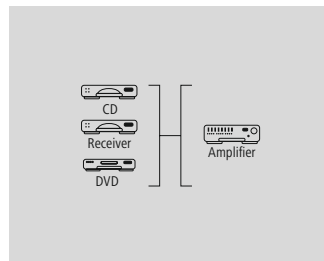

hama

**RCA Cable
"RCA Plug - RCA Plug, Digital,
Gold-Plated", Black**

Quality	3 Stars

- Flexible materials guarantee optimum kink protection and prevent cable breakage
- High-quality materials and shielded lines for excellent sound quality without interference
- Gold-plated plug with low contact resistance for secure signal transmission
- Impedance of 75 ohms for optimum transmission quality
- Coaxial cable structure reproduces clear treble and rich bass
- Colour coding on the inside of the plugs for easy connecting
- For devices with a digital RCA connection

3 m				00122267
		1	BK	
1.5 m				00122266
		6	BK