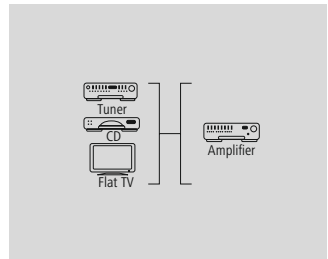

Cables & Adapters

AV CABLES & ADAPTERS

hama

Subwoofer Adapter, RCA Plug - 2 RCA Sockets

Quality 1 Star

Black	00043384
6 BK	

hama

Subwoofer Adapter, RCA plug - 2 RCA sockets

Quality 1 Star

• Flexible cable adapter

Black	00122372
1 BK	

hama

Audio Adapter, RCA socket - RCA socket

Quality 1 Star

• Compact adapter

Black	00122371
1 BK	

RCA Cable

hama

RCA Cable „2 RCA Plugs - 2 RCA Plugs, 90° with Remote Wire“, Purple

Quality High Quality

- Double shielding for good reduction of electromagnetic interference
- Inner conductor made of oxygen-free copper for better signal transfer and crystal-clear sound
- Space-saving, angled plug for connections in a minimum of space
- Gold-plated plug with low contact resistance for secure signal transmission
- High-quality, flexible RCA cable with a remote line
- High-density braid and aluminium foil for additional shielding
- With a moulded grip for kink protection and strain relief
- Outside measurements: 5 x 12 mm

5.2 m	00045698
6 BK	

hama

RCA Cable „2 RCA Plugs - 2 RCA Plugs, Metal, Gold-Plated“, Bronze Coffee

Quality 5 Stars

- Robust metal plug with the best shielding for reliable signal transmission
- High-quality materials and shielded lines for excellent sound quality without interference
- Easy to lay thanks to the elastic, environment-friendly TPE material
- Flexible materials guarantee optimum kink protection and prevent cable breakage
- Elegant and flexible fabric jacket for additional kink protection
- 24 K gold-plated plug for improved contact quality and optimal signal transmission
- Colour coding on the inside of the plugs for easy connecting
- For devices with an analogue RCA connection

1.5 m	00122292
1 BK	
0.75 m	00122291
1 BK