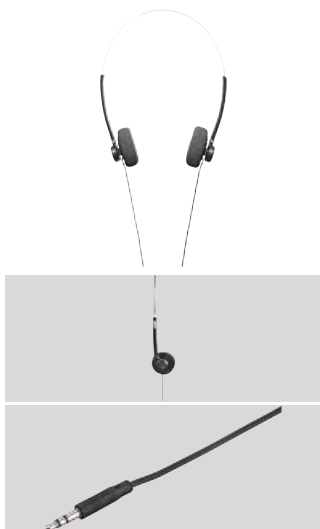

Headphones

hama

**Headphones
"Basic4Music", On-Ear**

Connection	3.5 mm Jack Plug
Material	Metal/Plastic Material
Sensitivity	100 dB/ mW
Cable Length	1.2 m
Speaker Diameter	27
Frequency Range	20 Hz - 20 kHz
Impedance	32 Ω

- The headphones are equipped with an individually adjustable headband which adapts to the shape of your head

Black/Silver	00135644
1 BK