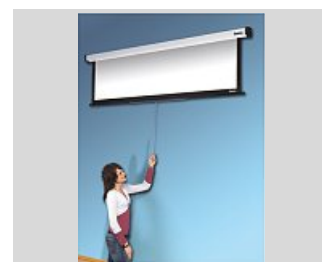

Stationary Projection Screen

hama

Roller Projection Screen,
180 x 160 cm, 4:3

Material Tube Body	Metal
Cloth Thickness	290 µm
Format	4:3
Projection Area	170 x 128 cm
Projection Diagonal	213 cm
Weight	6.6 kg
Gain-Value	n/s
Black Border	5 cm

- High-quality projection screen, especially developed for the home cinema
- Projection screen surface with high luminance and large viewing angle of 150°
- For mounting on ceilings or walls
- Spring balancer mechanism for quick and frictionless rolling in and out of the projection cloth
- With tension rod
- With black masking for enhanced picture contrast (5 cm)
- Safe height setting via steplessly adjustable locking system
- Quality of the screen surface: M1 (PVC)
- Aspect ratio: 4:3
- Optimal adjustment of the projection height trough 30 cm wide, black trail
- Compact housing cross section: 7.3 x 8.5 cm
- Black, light-proof backside
- Metal housing RAL 9010 with black end caps

PVC	00018772
1 SC	

TV ACCESSORIES