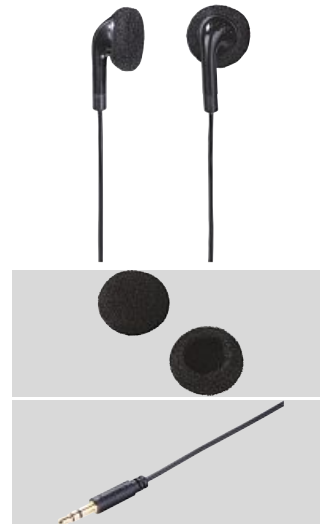

hama®

Headphones "HK-5629", Earphone

Connection	3.5 mm Jack Plug
Material	Plastic Material
Sensitivity	103 dB/ mW
Cable Length	1.2 m
Speaker Diameter	15
Frequency Range	20 Hz - 20 kHz
Impedance	32 Ω

- Gold-plated plug with low contact resistance for secure signal transmission
- Foam earpads for a comfortable fit

Black					00135629
		10	BK