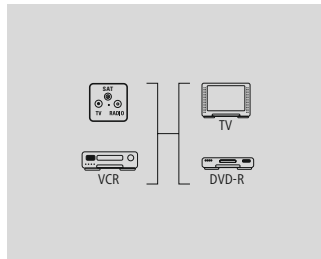

hama

**Antenna Cable
"Coax Plug - Coax Socket,
75 dB, 25 Pieces", White**

Quality	1 Star
Screening Rate	75 dB
Type of Shielding	Double Shielded

- Double shielded (braiding + aluminium foil)
- Ideal for cable TV

10 m				00011903
5 m				00011902
		25		
3 m				00011901
		25		
1.5 m				00011900
		25	BA