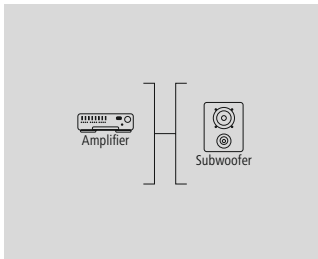

hama®

**RCA Cable
"RCA Plug - 2 RCA Plugs",
Black**

Quality	1 Star

- Gold-plated plug with low contact resistance for secure signal transmission
- High-quality, gold-plated RCA connecting cable
- E.g. subwoofer (2 RCA IN) to amplifier (1 RCA OUT)

2 m				00044113
	6	BK