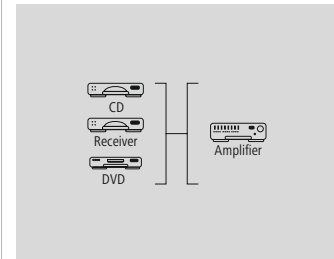

hama®

**RCA Cable
"RCA Plug - RCA Plug,
Digital", Black**

Quality	1 Star

- Shielded lines for optimum sound quality without interference
- Impedance of 75 ohms for optimum transmission quality
- Coaxial cable structure reproduces clear treble and rich bass
- Colour coding on the inside of the plugs for easy connecting
- For devices with a digital RCA connection

3 m				00122265
	6	BK		
1.5 m				00122264
	1	BK