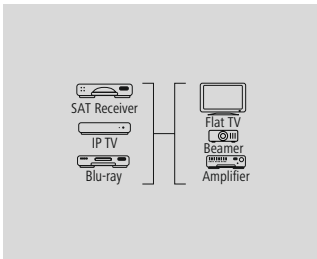

hama

HDMI™ Cable "High Speed, HDMI Plug - HDMI Plug, Ethernet", Black

Quality	1 Star
Data Transfer Rate	18 Gbit/s
Version	High Speed with Ethernet
Max. Resolution	4k (4096 x 2160)

- Integrated channel for transmitting network data with up to 100 Mbit/s
- 3D transmission due to extended bandwidth
- Return of the audio signal without additional audio cable (ODT, RCA etc.)
- Fully shielded audio and video lines for optimum reduction of electromagnetic interference
- HDMI™ cable for perfect, high-resolution ultra HD cinema quality 4096x2160 (4K) pixels
- Fully shielded audio and video lines for optimum reduction of electromagnetic interference
- Image resolution: 3840 x 2160 - 24 Hz/25 Hz/30 Hz/50 Hz/60 Hz, 4096 x 2160 - 24 Hz
- Colour space: 30/36/48 bits
- Transmission of the following audio data: 8PCM, Dolby Digital, DTS, MPEG, DVD-Audio, SACD, Dolby Digital Plugs, True HD, dts-HD
- Network functionality due to integrated Internet/Ethernet channel (HEC); network: 100 MB/s
- With integrated audio return channel (ARC)
- Transmission of the type of player via ACE (Automatic Content Enhancement)
- HDMI™ CEC support (Consumer Electronics Control)

3 m				00083260
		6	BK	
1.5 m				00083259
		6	BK