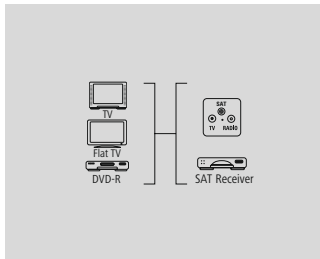

Cables & Adapters

ANTENNA

hama

**Antenna Cable
"Coax Plug - Coax Socket,
90°, metal, 110 dB", White**

Quality	5 Stars
Screening Rate	110 dB
Type of Shielding	Quad Shielded

- Space-saving 90° plug for connections in a minimum of space
- Robust metal plug with the best shielding for reliable signal transmission
- Quad-shielding for optimum reduction of electromagnetic interference
- Easy to lay thanks to the elastic, environment-friendly TPE material
- Flexible materials guarantee optimum kink protection and prevent cable breakage
- High-quality materials and shielded lines for excellent picture and sound quality without interference
- Removable ferrite core for more flexibility when mounting the cable and for decimating remaining interference
- Elegant and flexible fabric jacket for additional kink protection
- 24 K gold-plated plug for improved contact quality and optimal signal transmission
- 110 decibel screening rate (two layers each of high-density braiding + shielding foil) for protection from electromagnetic interference
- For devices with a 9.5 mm coax connection

3 m				00122450
		1	BK	
1.5 m				00122449
		1	BK