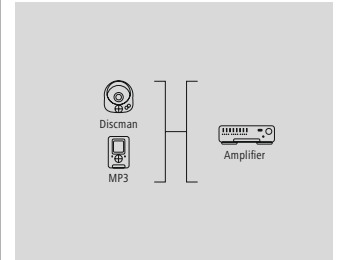

hama

Jack RCA Cable „Flexi-Slim, 3.5 mm Stereo Jack Plug 90° - 2 RCA Plugs“, Black

Quality	3 Stars

- Light and space-saving due to the ultra thin, flexible cable and the extra small plugs
- High-quality materials and shielded lines for excellent sound quality without interference
- Flexible materials guarantee optimum kink protection and prevent cable breakage
- Gold-plated plug with low contact resistance for secure signal transmission
- Colour coding on the inside of the plugs for easy connecting
- Form-fitting plug with elevation for a firm hold in every jack socket, also with a bag/cover, for excellent audio quality without interruption

1.5 m				00122304
		1	BK	
0.75 m				00122303
		6	BK