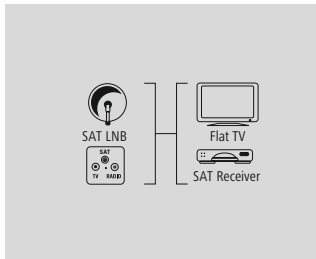

hama®

Antenna Cable „F Plug - F Plug, Metal, Gold-Plated, 120 dB”, Bronze Coffee

Quality	5 Stars
Screening Rate	120 dB
Type of Shielding	Quad Shielded

- Robust metal plug with the best shielding for reliable signal transmission
- Quad-shielding for optimum reduction of electromagnetic interference
- Easy to lay thanks to the elastic, environment-friendly TPE material
- Flexible materials guarantee optimum kink protection and prevent cable breakage
- High-quality materials and shielded lines for excellent picture and sound quality without interference
- Removable ferrite core for more flexibility when mounting the cable and for decimating remaining interference
- Elegant and flexible fabric jacket for additional kink protection
- 24 K gold-plated plug for improved contact quality and optimal signal transmission
- Large screw head makes mounting with a spanner easier
- 120 decibel screening rate (two layers each of high-density braiding + shielding foil) for protection from electromagnetic interference
- For devices with an F connection

5 m					00122445
		1	BK		
3 m					00122444
		1	BK		
1.5 m					00122443
		1	BK