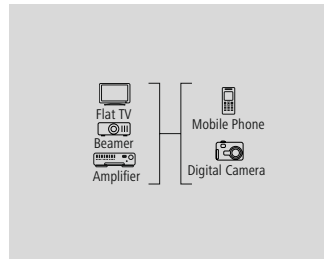

hama

HDMI™ Cable „High Speed, HDMI Plug Type A - Micro Plug Type D, Ethernet“, Black

Quality	3 Stars
Data Transfer Rate	18 Gbit/s
Version	High Speed with Ethernet
Max. Resolution	4k (4096 x 2160)

- Flexible materials guarantee optimum kink protection and prevent cable breakage
- High-quality materials and separately shielded lines for excellent picture and sound quality without interference
- Gold-plated plug with low contact resistance for secure signal transmission
- Integrated channel for transmitting network data with up to 100 Mbit/s
- Return of the audio signal without additional audio cable (ODT, RCA etc.)
- HDMI™ cable for perfect, high-resolution ultra HD cinema quality 4096x2160 (4K) pixels
- 3D transmission due to the high bandwidth
- High-speed transmission of up to 18 Gbit/s for all image and sound standards with a bandwidth of 600 MHz and more
- Image resolution: 3840 x 2160 - 24 Hz/25 Hz/30 Hz/50 Hz/60 Hz, 4096 x 2160 - 24 Hz
- Colour space: 30/36/48 bits
- Transmission of the following audio data: 8PCM, Dolby Digital, DTS, MPEG, DVD-Audio, SACD, Dolby Digital Plus, True HD, dts-HD
- Transmission of the type of player via ACE (Automatic Content Enhancement)

1.5 m				00122120
		6	BK