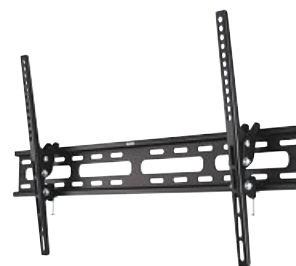

hama

Television Wall Bracket "Motion, 190 cm (75"), 1 Star"

Quality	3 Stars
Rotation	0 °
Swivel Range	0 °
Tilt +/-	5 / 15 °
Maximum Load Capacity	60 kg
VESA (from-to)	50x50 - 800x400
Recommended Screen Size	94 - 190 cm (37" - 75")
Version	Motion

- Easy-Fix system for simple and fully adjustable orientation of your TV
- Integrated spirit level for fast and easy mounting
- Especially suited for ultra flat televisions, allows optimal positioning of the flat screen in every room
- Supports all VESA standards up to 800 x 400
- +5/-15° continuous tilt

Black				00108719
	5	SC