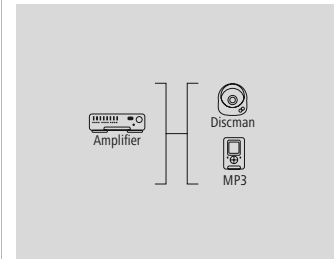

hama

Jack RCA Cable
"3.5 mm Jack Plug - 2 RCA
Plugs, 25 pieces", Black

Quality	Standard

5 m				00030456
2 m				00030455
		25	BA