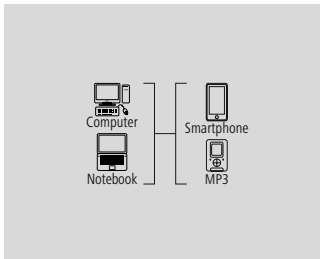

hama®

USB Cable "Micro USB"

Quality	n/s
USB Standard	n/s

1.5 m				00014125
		6	SC	

Bluetooth Speaker

hama®

Bluetooth Speaker "Mini Drum"

Max. Range	10 m
Maximum music power	3 W
Speaker W x D x H	3,55 x 3,55 x 3,7 cm
Bluetooth Version	4.2

- Battery-operated for complete mobility: the battery can be charged using a USB cable
- With the integrated hands-free system making phone calls is very easy
- Small and compact - suitable for every bag, can be taken anywhere
- Wireless music playback for all Bluetooth enabled devices
- Supports the remote function for music control with play/pause/title forward/title back

Black	00173170
Silver	00173171
Anthracite	00173173
Light Rose	00173172

		24	SC