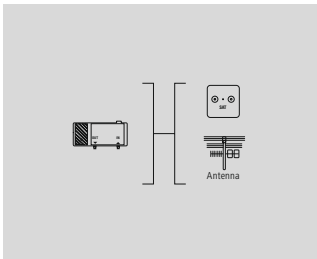

hama®

Antenna Cable "F Plug - Coax Plug, 90 dB", White

Quality	1 Star
Screening Rate	90 dB
Type of Shielding	Double Shielded

- Double shielding for good reduction of electromagnetic interference
- Shielded lines for optimum picture and sound quality without interference
- Large screw head makes mounting with a spanner easier
- 90-decibel screening rate (dense braiding + extra strong shielding foil) for protection from electromagnetic interference

3 m				00122433
		6	BK	
1.5 m				00122432
		1	BK