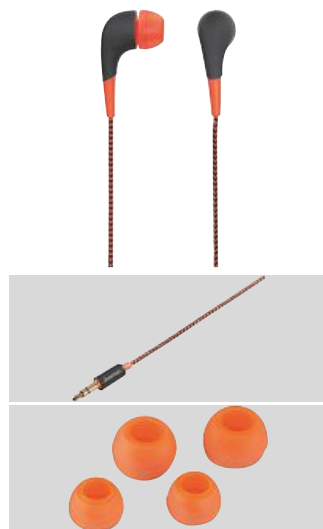

hama

Headphones "Neon", In-Ear

Connection	3.5 mm Jack Plug
Material	Plastic Material
Sensitivity	102 dB/ mW
Cable Length	1.2 m
Speaker Diameter	9
Frequency Range	20 Hz - 20 kHz
Impedance	16 Ω

- Passive noise protection for shielding out exterior noise
- Gold-plated plug with low contact resistance for secure signal transmission
- Torsion-free nylon cable prevents the formation of knots
- Silicone ear pads in various sizes for a comfortable fit

Black/Green	00135631
Black/Blue	00135632
Black/Orange	00135634
Black/Pink	00135633
	1 BK