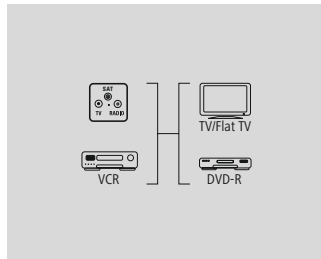

hama

**Antenna Cable
"Coax Plug - Coax Socket,
120 dB", White**

Quality	5 Stars
Screening Rate	120 dB
Type of Shielding	Quad Shielded

- 24 K gold-plated plug for improved contact quality and optimal signal transmission
- Ferrite core for decimating remaining interference and for good signal transmission
- Quad-shielding for optimum reduction of electromagnetic interference
- With filter, therefore ideal for 100 Hz TV sets, flat screens and highly sensitive tuners

3 m				00083191
		1	BK	
1.5 m				00083190
		6	BK