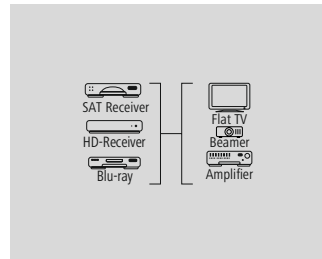

Cables & Adapters

AV CABLES & ADAPTERS

hama

HDMI™ Cable „High Speed, HDMI Plug - HDMI Plug, Metal, Fabric, Ethernet“, Anthracite

Quality	High Quality
Data Transfer Rate	18 Gbit/s
Version	High Speed with Ethernet
Max. Resolution	4k (4096 x 2160)

- Separately shielded lines for optimum picture and sound quality without interference
- Integrated channel for transmitting network data with up to 100 Mbit/s
- Return of the audio signal without additional audio cable (ODT, RCA etc.)
- 3D transmission due to extended bandwidth
- HDMI™ cable for perfect, high-resolution ultra HD cinema quality 4096x2160 (4K) pixels
- High-speed transmission of up to 18 Gbit/s for all image and sound standards with a bandwidth of 600 MHz and more
- Image resolution: 3840 x 2160 - 24 Hz/25 Hz/30 Hz/50 Hz/60 Hz, 4096 x 2160 - 24 Hz
- Colour space: 30/36/48 bits
- Transmission of the following audio data: 8PCM, Dolby Digital, DTS, MPEG, DVD-Audio, SACD, Dolby Digital Plus, True HD, dts-HD
- Transmission of the type of player via ACE (Automatic Content Enhancement)
- HDMI™ CEC support (Consumer Electronics Control)
- With a sturdy mesh cover which is made of fine fabric

4 m				00056585
		6	BK	
2 m				00056580
		6	BK	

hama

HDMI™ Cable „Flexi-Slim, HDMI Plug - HDMI Plug, Flat, Ethernet“, Bronze Coffee

Quality	5 Stars
Data Transfer Rate	18 Gbit/s
Version	High Speed with Ethernet
Max. Resolution	4k (4096 x 2160)

- Robust metal plug with the best shielding for reliable signal transmission
- Guaranteed signal quality due to high-quality materials and the built-in chip which corrects data in case of long cables
- Light and space-saving due to the ultra thin, flexible flat ribbon cable and the extra small plugs
- Easy to lay thanks to the elastic, environment-friendly TPE material
- Flexible materials guarantee optimum kink protection and prevent cable breakage
- Slim design especially suited for portable devices like smartphones, tablets and cameras
- 24 K gold-plated plug for improved contact quality and optimal signal transmission
- Integrated channel for transmitting network data with up to 100 Mbit/s
- Return of the audio signal without additional audio cable (ODT, RCA etc.)
- HDMI™ cable for perfect, high-resolution ultra HD cinema quality 4096x2160 (4K) pixels
- 3D transmission due to the high bandwidth

5 m				00122129
		1	BK	
3 m				00122128
		6	BK	
1.5 m				00122127
		6	BK	

hama

HDMI™ Cable „High Speed, HDMI Plug - HDMI Plug, Ferrite, Metal, Ethernet“, Black

Quality	5 Stars
Data Transfer Rate	18 Gbit/s
Version	High Speed with Ethernet
Max. Resolution	4k (4096 x 2160)