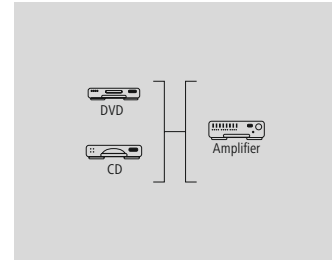

hama

RCA Cable
"4 RCA Plugs - 4 RCA Plugs", Black

Quality	1 Star

- Shielded lines for optimum sound quality without interference
- Colour coding on the inside of the plugs for easy connecting
- For simultaneously connecting two audio devices to an amplifier
- For devices with an analogue RCA connection

1.2 m				00122280
		6	BK