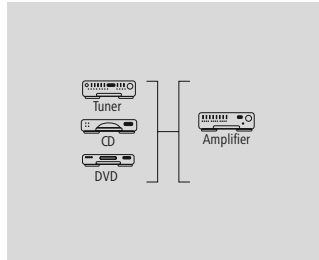

hama

RCA Cable
"2 RCA Plugs - 2 RCA Plugs", Black

Quality	1 Star

- assembled with straight male plugs on both sides

5 m				00043329
		6	BK	
2.5 m				00043319
		6	BK	
1.5 m				00043316
		6	BK