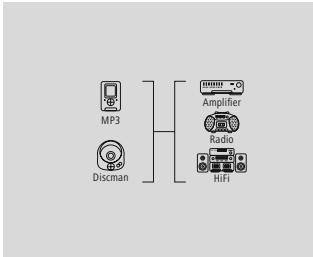

Cables & Adapters

AV CABLES & ADAPTERS

Jack Cable

hama

Jack Cable „Audio, 3.5 mm Jack Plug/Plug, Stereo, Gold-Plated, Fabric“, Anthracite

Quality High Quality

- Flexible materials guarantee optimum kink protection and prevent cable breakage
- High-quality materials and shielded lines for excellent sound quality without interference
- Gold-plated plug with low contact resistance for secure signal transmission
- For devices with a jack connection
- With a sturdy mesh cover which is made of fine fabric

1 m					00056583
	6	BK			

hama

Audio Cable, 3.5 mm plug - 3.5 mm plug, stereo, fabric, gold-plated, 1.0 m

Quality High Quality

- Shielded lines for optimum sound quality without interference
- For devices with a jack connection
- With a sturdy mesh cover which is made of fine fabric

1 m					00030131
	10	SC			

hama

Jack Cable „Audio, 3.5 mm Jack Plug/Plug, Stereo, Metal, Gold-Plated“, Bronze Coffee

Quality 5 Stars

- Robust metal plug with the best shielding for reliable signal transmission
- High-quality materials and shielded lines for excellent sound quality without interference
- Easy to lay thanks to the elastic, environment-friendly TPE material
- Elegant and flexible fabric jacket for additional kink protection
- Flexible materials guarantee optimum kink protection and prevent cable breakage
- 24 K gold-plated plug for improved contact quality and optimal signal transmission
- Form-fitting plug with elevation for a firm hold in every jack socket, also with a bag/cover, for excellent audio quality without interruption
- For devices with a jack connection

3 m					00122328
		1	BK		
1.5 m					00122327
		1	BK		

hama

Jack Cable „Audio, 3.5 m Jack Plug 90° - Socket, Stereo, Three Colours“, Black

Quality 3 Stars