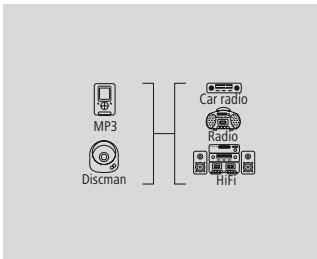

hama

**Jack Cable
"3.5 mm Jack Plug 90°/
Plug, Stereo", Black**

Quality	1 Star

0.5 m				00044032
	6	BK