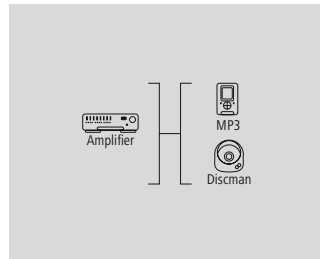

hama

Jack RCA Cable „Audio, 2
RCA Plugs - 3.5 mm Stereo
Jack Plug“, Black

Quality	1 Star

5 m				00043343
		1	BK	
2 m				00043333
		1	BK