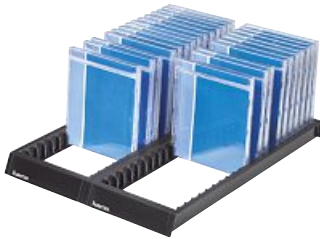

hama®

**CD/DVD/Blu-ray Storage
"CD Flipper", Black**

Material	Plastic Material
Width x Depth x Height	28.8 x 36 x 2,9 cm

- Easily flick through the CDs to find the one you need
- With rubber feet to keep the flipper stand in place

hama®

**CD/DVD/Blu-ray Storage
"Flipper, Spirit II", Black**

Material	Plastic Material
Width x Depth x Height	17 x 38.2 x 3.5 cm

- The rubber feet keep the box in place and allow you to connect the flipper stand to other "Spirit II" elements
- Simple, practical, expandable