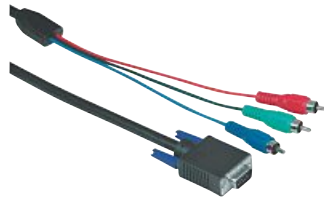

1.5 m				00122145
	1	BK		

hama

RCA Cable „Connecting Cable, 3 RCA Plugs - HDD Plug, 15 Pins“, Black

Quality	1 Star
---------	--------

- Shielded lines for optimum picture quality without interference
- Adapts 15-pin HDD to 3 RCA (YUV)