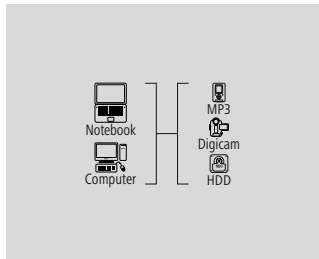

hama®

USB Cable "USB A Plug - mini B Plug"

Quality	Standard
USB Standard	USB 2.0

1.8 m				00014016
	6	BK