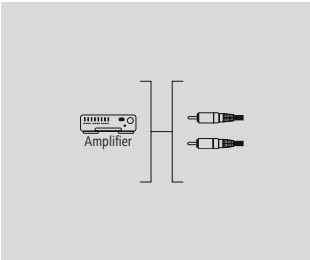

hama®

**RCA Cable
"2 RCA Plugs - 2 RCA
Sockets", Black**

Quality	1 Star

- Shielded lines for optimum sound quality without interference
- Colour coding on the inside of the plugs for easy connecting
- For devices with an analogue RCA connection

10 m				00122279
		6	BK	
5 m				00122278
		1	BK	
3 m				00122277
		1	BK	
1.5 m				00122276
		1	BK