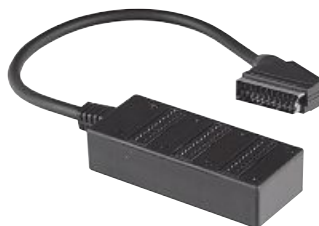

- Passive optical splitter with a compact plastic housing

Black										00122368
			6	BK						

Scart Splitter

3-Port Scart Splitter

Quality	1 Star
---------	--------

- 21-pin fully connected plug for full compatibility between all devices with Scart connection
- Comes with a Scart lead