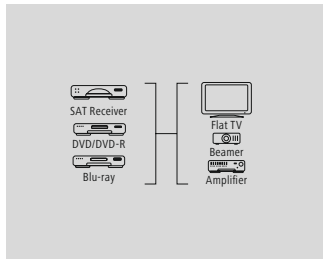

Cables & Adapters

AV CABLES & ADAPTERS

hama

HDMI™ Cable „High Speed, HDMI Plug - 90° Plug, Ethernet, Gold-Plated“, Black

Quality	3 Stars
Data Transfer Rate	18 Gbit/s
Version	High Speed with Ethernet
Max. Resolution	4k (4096 x 2160)

- Space-saving 90° plug for connections in a minimum of space
- High-quality materials and separately shielded lines for excellent picture and sound quality without interference
- Flexible materials guarantee optimum kink protection and prevent cable breakage
- Gold-plated plug with low contact resistance for secure signal transmission
- Integrated channel for transmitting network data with up to 100 Mbit/s
- Return of the audio signal without additional audio cable (ODT, RCA etc.)
- HDMI™ cable for perfect, high-resolution ultra HD cinema quality 4096x2160 (4K) pixels
- 3D transmission due to the high bandwidth
- High-speed transmission of up to 18 Gbit/s for all image and sound standards with a bandwidth of 600 MHz and more
- Image resolution: 3840 x 2160 - 24 Hz/25 Hz/30 Hz/50 Hz/60 Hz, 4096 x 2160 - 24 Hz
- Colour space: 30/36/48 bits
- Transmission of the following audio data: 8PCM, Dolby Digital, DTS, MPEG, DVD-Audio, SACD, Dolby Digital Plus, True HD, dts-HD

3 m				00122116
		1	BK	
1.5 m				00122115
		6	BK