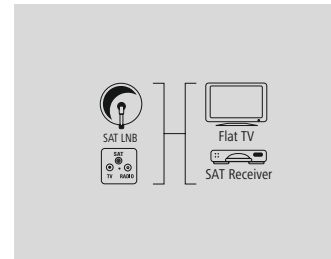

hama®

Antenna Cable "F Plug - F Plug, Metal, Gold-Plated, 120 dB", White

Quality	5 Stars
Screening Rate	120 dB
Type of Shielding	Quad Shielded

- Robust metal plug with the best shielding for reliable signal transmission
- Quad-shielding for optimum reduction of electromagnetic interference
- Easy to lay thanks to the elastic, environment-friendly TPE material
- Flexible materials guarantee optimum kink protection and prevent cable breakage
- High-quality materials and shielded lines for excellent picture and sound quality without interference
- Removable ferrite core for more flexibility when mounting the cable and for decimating remaining interference
- Elegant and flexible fabric jacket for additional kink protection
- 24 K gold-plated plug for improved contact quality and optimal signal transmission
- Large screw head makes mounting with a spanner easier
- 120 decibel screening rate (two layers each of high-density braiding + shielding foil) for protection from electromagnetic interference
- For devices with an F connection

5 m					00122531
		1	BK		
3 m					00122530
		1	BK		
1.5 m					00122529
		1	BK		

SAT TECHNOLOGY