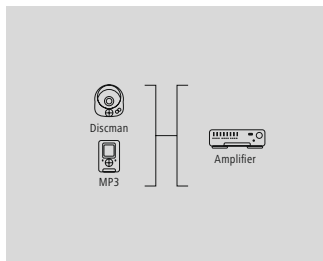

Quality	1 Star
---------	--------

- Shielded lines for optimum sound quality without interference
- For devices with a jack connection

1.5 m				00122316
	6	BK		

Cables & Adapters

AV CABLES & ADAPTERS

hama

Jack Cable
"Audio, 3.5 mm Jack Plug/
Plug, Stereo", Black