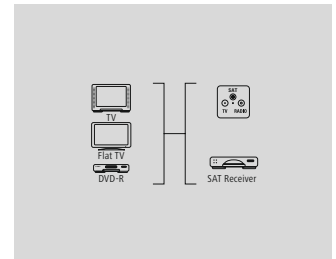

hama®

**Antenna Cable „Coax Plug
- Coax Socket, 90°, metal,
110 dB”, Bronze Coffee**

Quality	5 Stars
Screening Rate	110 dB
Type of Shielding	Quad Shielded

- Space-saving 90° plug for connections in a minimum of space
- Robust metal plug with the best shielding for reliable signal transmission
- Quad-shielding for optimum reduction of electromagnetic interference
- Easy to lay thanks to the elastic, environment-friendly TPE material
- Flexible materials guarantee optimum kink protection and prevent cable breakage
- High-quality materials and shielded lines for excellent picture and sound quality without interference
- Removable ferrite core for more flexibility when mounting the cable and for decimating remaining interference
- Elegant and flexible fabric jacket for additional kink protection
- 24 K gold-plated plug for improved contact quality and optimal signal transmission
- 110 decibel screening rate (two layers each of high-density braiding + shielding foil) for protection from electromagnetic interference
- For devices with a 9.5 mm coax connection

5 m			00122431
		1 BK	
3 m			00122430
		6 BK	
1.5 m			00122429
		6 BK	

ANTENNA