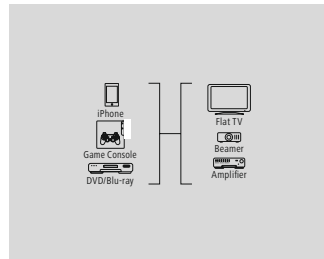

Cables & Adapters

AV CABLES & ADAPTERS

hama

HDMI™ Cable „High Speed, HDMI Plug - HDMI Plug, Metal, Fabric, Ethernet“, Anthracite

Quality	High Quality
Data Transfer Rate	18 Gbit/s
Version	High Speed with Ethernet
Max. Resolution	4k (4096 x 2160)

- Separately shielded lines for optimum picture and sound quality without interference
- Integrated channel for transmitting network data with up to 100 Mbit/s
- Return of the audio signal without additional audio cable (ODT, RCA etc.)
- 3D transmission due to extended bandwidth
- HDMI™ cable for perfect, high-resolution ultra HD cinema quality 4096x2160 (4K) pixels
- High-speed transmission of up to 18 Gbit/s for all image and sound standards with a bandwidth of 600 MHz and more
- Image resolution: 3840 x 2160 - 24 Hz/25 Hz/30 Hz/50 Hz/60 Hz, 4096 x 2160 - 24 Hz
- Colour space: 30/36/48 bits
- Transmission of the following audio data: 8PCM, Dolby Digital, DTS, MPEG, DVD-Audio, SACD, Dolby Digital Plus, True HD, dts-HD
- Transmission of the type of player via ACE (Automatic Content Enhancement)
- HDMI™ CEC support (Consumer Electronics Control)
- With a sturdy mesh cover which is made of fine fabric

4 m				00056585
		6	BK	
2 m				00056580
		6	BK	

hama

HDMI™ Cable „Flexi-Slim, HDMI Plug - HDMI Plug, Flat, Ethernet“, Bronze Coffee

Quality	5 Stars
Data Transfer Rate	18 Gbit/s
Version	High Speed with Ethernet
Max. Resolution	4k (4096 x 2160)

- Robust metal plug with the best shielding for reliable signal transmission
- Guaranteed signal quality due to high-quality materials and the built-in chip which corrects data in case of long cables
- Light and space-saving due to the ultra thin, flexible flat ribbon cable and the extra small plugs
- Easy to lay thanks to the elastic, environment-friendly TPE material
- Flexible materials guarantee optimum kink protection and prevent cable breakage
- Slim design especially suited for portable devices like smartphones, tablets and cameras
- 24 K gold-plated plug for improved contact quality and optimal signal transmission
- Integrated channel for transmitting network data with up to 100 Mbit/s
- Return of the audio signal without additional audio cable (ODT, RCA etc.)
- HDMI™ cable for perfect, high-resolution ultra HD cinema quality 4096x2160 (4K) pixels
- 3D transmission due to the high bandwidth

5 m				00122129
		1	BK	
3 m				00122128
		6	BK	
1.5 m				00122127
		6	BK	

hama

HDMI™ Cable „High Speed, HDMI Plug - HDMI Plug, Ferrite, Metal, Ethernet“, Black

Quality	5 Stars
Data Transfer Rate	18 Gbit/s
Version	High Speed with Ethernet
Max. Resolution	4k (4096 x 2160)