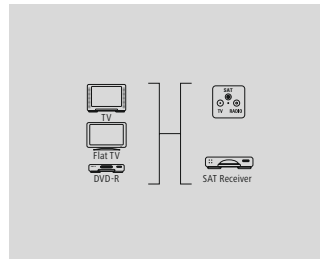

hama®

Antenna Cable "Coax Plug - Coax Socket, 90 dB", White

Quality	1 Star
Screening Rate	90 dB
Type of Shielding	Double Shielded

- Double shielding for good reduction of electromagnetic interference
- Shielded lines for optimum picture and sound quality without interference
- 90-decibel screening rate (dense braiding + extra strong shielding foil) for protection from electromagnetic interference
- For devices with a 9.5 mm coax connection

20 m				00122407
		16	BK	
15 m				00122406
		16	BK	
10 m				00122405
		6	BK	
7,5 m				00122404
		1	BK	
5 m				00122403
		1	BK	
3 m				00122402
		6	BK	
1.5 m				00122401
		1	BK	
0.75 m				00122400
		1	BK