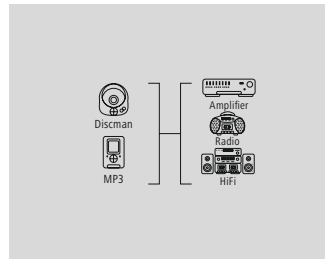

hama®

Jack Cable „Audio, 3.5 mm Jack Plug/Plug, Stereo, Gold-Plated“, Black

Quality	3 Stars

- Flexible materials guarantee optimum kink protection and prevent cable breakage
- High-quality materials and shielded lines for excellent sound quality without interference
- Gold-plated plug with low contact resistance for secure signal transmission
- Form-fitting plug with elevation for a firm hold in every jack socket, also with a bag/cover, for excellent audio quality without interruption
- For devices with a jack connection

5 m				00122320
		1	BK	
3 m				00122319
		1	BK	
1.5 m				00122318
		1	BK	
0.75 m				00122317
		6	BK