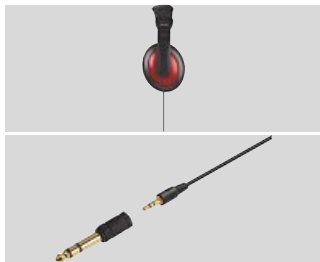

Headphones

hama

Headphones "HK-5618", Over-Ear

Connection	3.5 mm Jack Plug/6.35 mm Jack Plug
Material	Plastic Material
Sensitivity	113 dB/ mW
Cable Length	2 m
Speaker Diameter	40 mm
Frequency Range	20 Hz - 20 kHz
Impedance	32 Ω

- Single-sided cable for the ultimate music experience with more freedom of movement
- The closed circumaural headphones block out disturbing noise and keep music inside
- Padded headband for a comfortable listening experience also over long periods of use
- The headphones are equipped with an individually adjustable headband which adapts to the shape of your head
- Includes a gold-plated adapter for connecting the headphones to a stereo system, mixing board, etc with a 6.35 mm audio output
- Extra-long cable (2 m), especially designed for connecting to TVs or HiFi systems
- The gold-plated coating of the plug ensures secure signal transmission for improved audio quality

Black/Red	00135618
20 SC