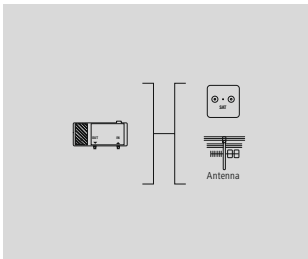

hama

**Antenna Cable
"F Plug - Coax Plug, 90 dB",
White**

Quality	1 Star
Screening Rate	90 dB
Type of Shielding	Double Shielded

- Double shielding for good reduction of electromagnetic interference
- Shielded lines for optimum picture and sound quality without interference
- Large screw head makes mounting with a spanner easier
- 90-decibel screening rate (dense braiding + extra strong shielding foil) for protection from electromagnetic interference

3 m				00122433
		6	BK	
1.5 m				00122432
		1	BK