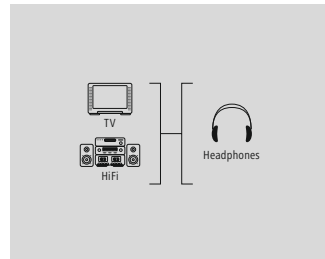

1.5 m				00122324
		1	BK	

hama

Audio Extension Cable, 3.5 mm jack plug - socket, stereo, gold-pl., 3.0 m

Quality	3 Stars
---------	---------

- Volume control for individual, continuous volume adjustment
- High-quality materials and shielded lines for excellent sound quality without interference
- Flexible materials guarantee optimum kink protection and prevent cable breakage
- Gold-plated plug with low contact resistance for secure signal transmission
- For devices with a jack connection