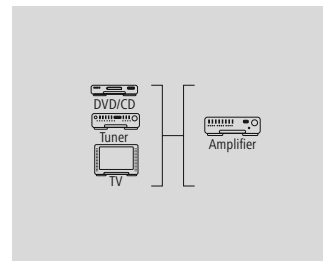

hama

**RCA Cable
"Cable, 2 RCA Plugs - 2 RCA
Plugs", Silver**

Quality	3 Stars

- Gold-plated plug with low contact resistance for secure signal transmission
- Double shielding for good reduction of electromagnetic interference
- 2-coloured plugs
- Silver cable sheath

3 m				00078702
		6	BK	
1.5 m				00078701
		6	BK