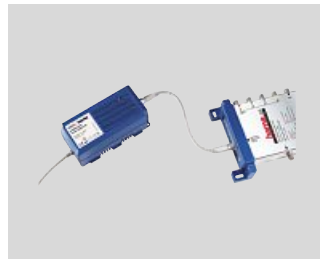

Self-Welding Sealing Tape, 5.0 m

hama

"Lypsi" SAT Multiswitch 9/4, DiSEqC 2.0, separate switching power supply

Number of Inputs	9
Number of Outputs	4
Isolation SAT Inputs (min.)	25 dB
Isolation SAT Outputs (min.)	30 dB
Material	n/s
Line Voltage	90 - 250 V
Max. Remote Supply Current	1000 mA
Power	21,6 W
frequency spectrum terrestrial/SAT	47 - 862 MHz/950 - 2200 MHz
Transmission Loss	n/s

- Decoupling that is especially high for decreased sensitivity to interference from the signal inputs
- Additional power supply unit for power supply
- With colour coding for easily assigning the cables when connecting the LNB to the multiswitch
- For connecting 2 Quad LNBs
- Frequency range: terrestrial 47 - 862 MHz / gain: 2 dB
- Frequency range: SAT 950 - 2150 MHz / gain: 2 dB
- Maximum output level: terrestrial: 85 dB μ V/SAT: 100 dB μ V
- Switching criteria: 13/18V; 0/22kHz; DiSEqC 2.0
- Power consumption: 180 mA
- Inputs: 9 (8x SAT, 1x terrestrial)
- With separate switching power supply, 18V/1.2A
- Socket for power supply unit (F socket)

00044317	
1	SC