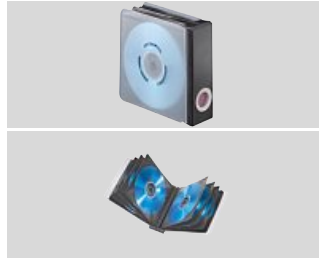

hama®

CD/DVD/Blu-ray Storage "Album Box 96", Black

Material	Plastic Material
Width x Depth x Height	17 x 18 x 15 cm

- High-quality, antistatic sleeves
- Exchangeable colour insert which can be lettered
- Space-saving, dust-proof storage system
- Can be expanded vertically and horizontally
- Suitable for wall mounting
- With rubber feet to keep the box in place
- Comes with 4 colour-coded, individually removable albums for 24 CDs/DVDs/Blu-ray discs each

96							00096105
	1	SC