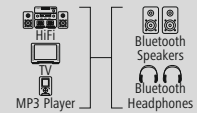

hama

"Twin" Bluetooth Audio Transmitter, for two pairs of headphones

Connection	3.5 mm Jack Socket
Max. Range	10 m
Max. Standby	n/s
Max. Operating Time	n/s
Bluetooth Version	3.0 + EDR

- Simultaneous music transfer to two pairs of Bluetooth headphones
- APTX technology for better audio quality despite the limited bandwidth with Bluetooth
- Converts every standard audio player like a hifi system, TV or MP3 player into a Bluetooth transmitter
- Can be paired with every Bluetooth compatible device like headphones, speakers, receivers
- Audio input via the supplied 3.5 mm jack cable (adaptation to RCA possible)
- Auto pairing for user-friendly operation and quick readiness for use
- Power supply via USB e.g. directly on the TV or via a separate power adapter
- Range: up to 10 metres (with a clear view)

Black				00040987
	6	BK		

TV ACCESSORIES