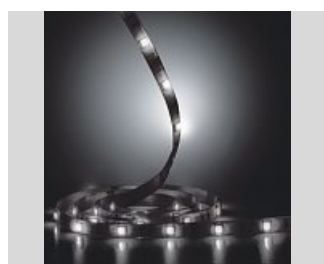

hama®

"TV-Relax" LED Strip with USB Connection, white, 2x 50 cm

Number of Adjustable Colours	1
Number of LEDs per 100 cm	16

- Ideal as backlight for televisions, can also be used as decoration
- Power supply via the USB connection of the TV set - no extra power supply unit needed
- Quick and easy to install: easy attachment of the LED strip due to its self-adhesive back
- Better contrast perception of the TV image
- Energy-saving, bright white LEDs
- With an integrated on/off switch

100 cm				00096017
	1	BK