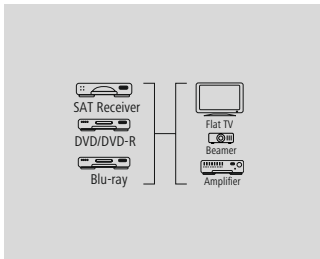

hama®

HDMI™ Cable „High Speed, HDMI Plug - HDMI Plug, Ethernet, Gold-Plated“, Black

Quality	3 Stars
Data Transfer Rate	18 Gbit/s
Version	High Speed with Ethernet
Max. Resolution	4k (4096 x 2160)

- Flexible materials guarantee optimum kink protection and prevent cable breakage
- High-quality materials and separately shielded lines for excellent picture and sound quality without interference
- Gold-plated plug with low contact resistance for secure signal transmission
- Integrated channel for transmitting network data with up to 100 Mbit/s
- Return of the audio signal without additional audio cable (ODT, RCA etc.)
- 3D transmission due to the high bandwidth
- HDMI™ cable for perfect, high-resolution full HD cinema quality, 4096x2160 (4K) pixels
- High-speed transmission of up to 18 Gbit/s for all image and sound standards with a bandwidth of 340 MHz and more
- Image resolution: 3840 x 2160 - 24 Hz/25 Hz/30 Hz, 4096 x 2160 - 24 Hz
- Colour space: 30/36/48 bits
- Transmission of the following audio data: 8PCM, Dolby Digital, DTS, MPEG, DVD-Audio, SACD, Dolby Digital Plus, True HD, dts-HD
- Transmission of the type of player via ACE (Automatic Content Enhancement)

3 m			00122525
	6	BK	
1.5 m			00122524
	6	BK