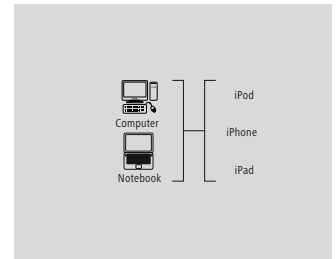

USB Cable

hama

USB Cable „For Apple iPod/ iPhone/iPad with Lightning Connector“, White

Quality	3 Stars
USB Standard	USB 2.0

- High-speed data transfer of up to 480 Mbps
- Gold-plated plug with low contact resistance for secure signal transmission
- Additional shielding for good reduction of electromagnetic interference
- The inner conductor is made of copper which ensures best transmission properties
- For transferring data as well as for charging and synchronising an iPod/iPhone/iPad
- Authorized for "Made for iPod", "Made for iPhone" and "Made for iPad"
- USB cable to Apple Lightning connector

1.5 m				00054567
		6	BK