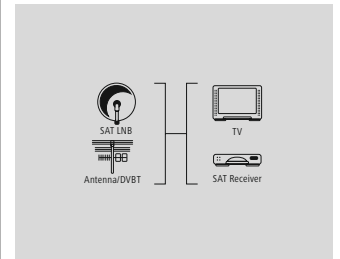

hama

**Antenna Cable
"F Socket - F Socket", White**

Quality	1 Star
Screening Rate	n/s
Type of Shielding	Shielded

- Very sturdy flat cable for bridging windows and doors without drilling holes
- Shielded lines for optimum picture and sound quality without interference
- For satellite systems or CATV/GA
- Digital compatibility

0.2 m				00122492
		6	BK	

SAT TECHNOLOGY

hama

**Antenna Cable
"F Plug - F Plug, 90 dB",
Black**

Quality	1 Star
Screening Rate	90 dB
Type of Shielding	Double Shielded

- Double shielding for good reduction of electromagnetic interference
- Shielded lines for optimum picture and sound quality without interference
- Large screw head makes mounting with a spanner easier
- 90-decibel screening rate (dense braiding + extra strong shielding foil) for protection from electromagnetic interference
- For devices with an F connection

5 m				00122506
		6	BK	
3 m				00122505
		6	BK	
1.5 m				00122504
		6	BK