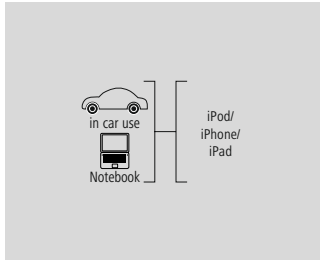

Cables & Adapters

hama

**USB Cable
"Charging/Sync Cable,
Lightning - USB 90°", Black**

Quality	n/s
USB Standard	USB 2.0

- Space-saving 90° USB plug for optimized connection, ideal in cars
- Gold-plated plug with low contact resistance for secure signal transmission
- 90° USB-A plug on Apple Lightning plug
- For transferring data like music editing programs such as iTunes
- Also suitable as charging cable for appropriate USB power supply units
- Authorized for "Made for iPad/iPhone/iPod"

0.5 m				00080839
	6	BK