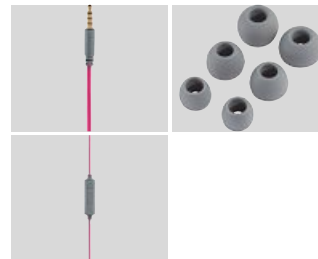

hama

Headset "Action", In-Ear

Connection	3.5 mm Jack Plug
Material	Plastic Material
Sensitivity (Headphone)	98 dB/mW
Sensitivity (Microphone)	-38 dB (+/- 3dB)
Cable Length	1.5 m
Speaker Diameter	10
Frequency Range (Headphone)	20 Hz - 20 kHz
Impedance (Headphone)	32 Ω

- With these earphones and their sweat-resistant materials you can perfectly work out while listening to your favourite music
- The special design of the earphones provides a secure fit in the ear
- Thanks to the integrated microphone you can easily switch between music playback and call answer. So you will no longer miss a call when listening to music.
- The integrated remote control allows you to take and end calls, to activate the voice control and to individually control your music: play/pause/title forward/title backward (if supported by the phone)
- The perfect fit reduces unwanted exterior noise so that you can enjoy your music without being disturbed
- The gold-plated coating of the plug ensures secure signal transmission for improved audio quality
- Silicone earbuds in three different

Green/Grey	00177020
	10 BK
Blue/Green	00177021
Grey/Pink	00177022
	1 BK