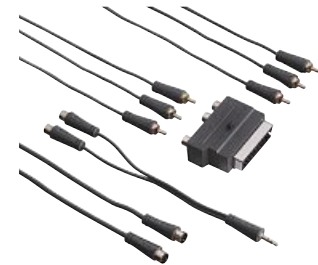

hama

Audio/Video Connection Kit "Universal"

Quality	1 Star
Colour	Black

- Shielded lines for optimum picture and sound quality without interference
- Impedance of 75 ohms for optimum transmission quality
- Colour coding on the inside of the plugs for easy connecting

5 m	00122165
3 BK	

2 m	00122166
1 BK