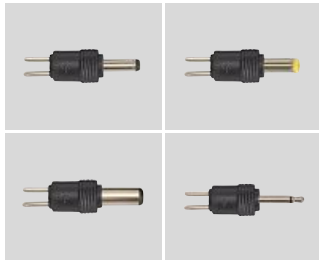

Charger & Power Supply Units

hama

"Electronic 1.0" Universal Switching Power Supply Unit, 1000 mA/max. 12 W

Maximum Load	1000 mA
Output Voltage	12,0 V/3,0 V/4,5 V/5,0 V/6,0 V/9,0 V

- Compact, very efficient power supply unit
- Low energy consumption in standby mode
- Short circuit protection
- Automatic protection against over-voltage and overheating
- Powerful: max. 12W/max. 1000mA across all voltage ranges 3V/4.5V/5V/6V/9V/12V
- Includes 8 adapter plugs: 2 jack plugs - 2.5 and 3.5 mm; 6 DC plugs: 0.75 x 2.35/1.0 x 3.0/1.3 x 3.5/1.7 x 4.0/2.1 x 5.0/2.5 x 5.5 mm
- Switchable polarity
- LED function indicator

Black		00046611
	1 BK