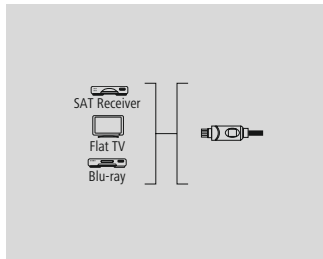

Cables & Adapters

AV CABLES & ADAPTERS

hama

HDMI™ Cable „High Speed, Extension, HDMI Plug - HDMI Socket, Ethernet, Gold-Plated“, Black

Quality	3 Stars
Data Transfer Rate	10.2 Gbit/s
Version	High Speed with Ethernet
Max. Resolution	4k (4096 x 2160)

- Flexible materials guarantee optimum kink protection and prevent cable breakage
- High-quality materials and separately shielded lines for excellent picture and sound quality without interference
- Gold-plated plug with low contact resistance for secure signal transmission
- Integrated channel for transmitting network data with up to 100 Mbit/s
- Return of the audio signal without additional audio cable (ODT, RCA etc.)
- HDMI™ cable for perfect, high-resolution ultra HD cinema quality 4096x2160 (4K) pixels
- 3D transmission due to the high bandwidth
- High-speed transmission of up to 10.2 Gbit/s for all image and sound standards with a bandwidth of 340 MHz and more
- Image resolution: 3840 x 2160 - 24 Hz/25 Hz/30 Hz/50 Hz/60 Hz, 4096 x 2160 - 24 Hz
- Colour space: 30/36/48 bits
- Transmission of the following audio data: 8PCM, Dolby Digital, DTS, MPEG, DVD-Audio, SACD, Dolby Digital Plus, True HD, dts-HD

5 m				00122122
		22	BK	
3 m				00122121
		6	BK