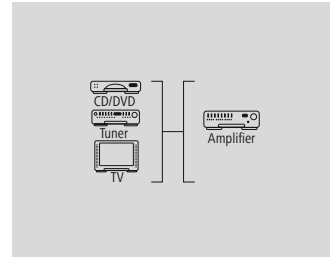

hama

RCA Cable
"2 RCA Plugs - 2 RCA Plugs", Black

Quality	Standard

1.5 m				00011946
1.2 m				00011947
		25	BA