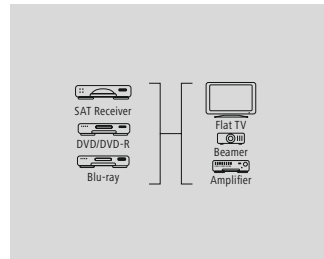

hama®

HDMI™ Cable „High Speed, HDMI Plug - HDMI Plug, Flat, Ethernet“, Black

Quality	3 Stars
Data Transfer Rate	18 Gbit/s
Version	High Speed with Ethernet
Max. Resolution	4k (4096 x 2160)

- Space-saving flat ribbon cable, perfectly suited for laying under carpets and in corners
- High-quality materials and separately shielded lines for excellent picture and sound quality without interference
- Flexible materials guarantee optimum kink protection and prevent cable breakage
- Gold-plated plug with low contact resistance for secure signal transmission
- Integrated channel for transmitting network data with up to 100 Mbit/s
- Return of the audio signal without additional audio cable (ODT, RCA etc.)
- HDMI™ cable for perfect, high-resolution ultra HD cinema quality 4096x2160 (4K) pixels
- 3D transmission due to the high bandwidth
- High-speed transmission of up to 18 Gbit/s for all image and sound standards with a bandwidth of 600 MHz and more
- Image resolution: 3840 x 2160 - 24 Hz/25 Hz/30 Hz/50 Hz/60 Hz, 4096 x 2160 - 24 Hz
- Colour space: 30/36/48 bits

3 m			00122118
	6	BK	
1.5 m			00122117
	6	BK