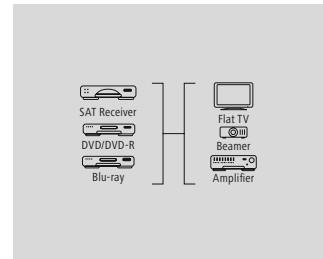

hama®

HDMI™ Cable „High Speed, HDMI Plug - HDMI Plug, Rotatable, Gold-Plated, Ethernet“, Black

Quality	3 Stars
Data Transfer Rate	18 Gbit/s
Version	High Speed with Ethernet
Max. Resolution	4k (4096 x 2160)

- Rotatable plug for space-saving installation
- High-quality materials and separately shielded lines for excellent picture and sound quality without interference
- Flexible materials guarantee optimum kink protection and prevent cable breakage
- Gold-plated plug with low contact resistance for secure signal transmission
- Integrated channel for transmitting network data with up to 100 Mbit/s
- Return of the audio signal without additional audio cable (ODT, RCA etc.)
- HDMI™ cable for perfect, high-resolution ultra HD cinema quality 4096x2160 (4K) pixels
- 3D transmission due to the high bandwidth
- High-speed transmission of up to 18 Gbit/s for all image and sound standards with a bandwidth of 600 MHz and more
- Image resolution: 3840 x 2160 - 24 Hz/25 Hz/30 Hz/50 Hz/60 Hz, 4096 x 2160 - 24 Hz
- Colour space: 30/36/48 bits
- Transmission of the following audio data: 8PCM, Dolby Digital, DTS, MPEG, DVD-Audio, SACD, Dolby Digital Plus, True HD, dts-HD

3 m			00122111
	1	BK	
1.5 m			00122110
	1	BK