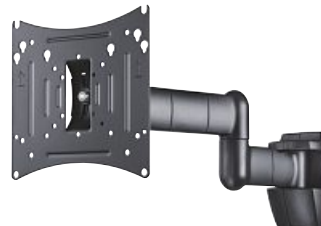

hama

Television Wall Bracket "Fullmotion, 107 cm (42"), 3 Stars, 3 Joints"

Quality	3 Stars
Rotation	0 °
Swivel Range	180 °
Tilt +/-	20 / 20 °
Maximum Load Capacity	20 kg
VESA (from-to)	50x50 - 200x200
Recommended Screen Size	48 - 107 cm (19" - 42")
Version	Fullmotion

- Easy-Fix system for simple and fully adjustable orientation of your TV
- Cable manager provides organisation and necessary strain relief
- Especially suited for ultra flat televisions, allows optimal positioning of the flat screen in every room
- Supports all VESA standards up to 200 x 200
- Up to +/- 20° continuous tilt
- Swivel range on 3 hinges: 180°

Black				00118608
	4	SC