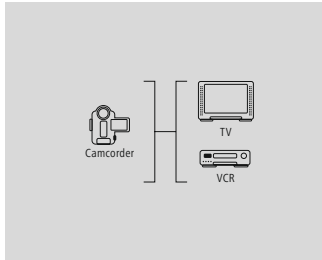

Cables & Adapters

AV CABLES & ADAPTERS

hama

Jack RCA Cable „3.5 mm 4-Pin Jack Plug - 3 RCA Plugs, Gold-Plated“, Black

Quality	3 Stars

- Flexible materials guarantee optimum kink protection and prevent cable breakage
- High-quality materials and shielded lines for excellent picture and sound quality without interference
- Gold-plated plug with low contact resistance for secure signal transmission
- Impedance of 75 ohms for optimum transmission quality
- Colour coding on the inside of the plugs for easy connecting
- For devices with a 4-pin jack connection

3 m				00122162
		6	BK	
1.5 m				00122161
		6	BK