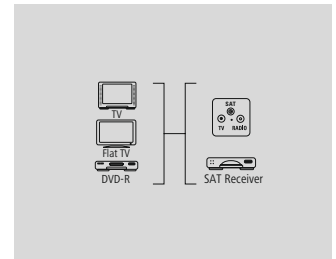

hama®

Antenna Cable "Coax Plug - Coax Socket, 90 dB", White

Quality	1 Star
Screening Rate	90 dB
Type of Shielding	Double Shielded

- Double shielding for good reduction of electromagnetic interference
- Shielded lines for optimum picture and sound quality without interference
- 90-decibel screening rate (dense braiding + extra strong shielding foil) for protection from electromagnetic interference
- For devices with a 9.5 mm coax connection

5 m				00122522
		6	BK	
3 m				00122521
		1	BK	
1.5 m				00122520
		1	BK	

ANTENNA