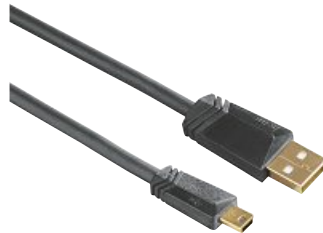

1.8 m	00122213
6 BK	

hama

USB Cable "A Plug - B Plug, Shielded", Black

Quality	3 Stars
USB Standard	USB 2.0

- Flexible materials guarantee optimum kink protection and prevent cable breakage
- High-quality materials and separately shielded lines for excellent signal transmission
- Gold-plated plug with low contact resistance for secure signal transmission
- High-speed USB 2.0 data transfer rates of up to 480 Mbit/s
- Suitable and tested for USB 2.0, backward compatible with USB 1.1

1.5 m	00122137
6 BK	

Cables & Adapters

AV CABLES & ADAPTERS

hama

USB Cable „A Plug - Micro B Plug, Shielded, Gold-Plated“, Black

Quality	3 Stars
USB Standard	USB 2.0

- Flexible materials guarantee optimum kink protection and prevent cable breakage
- High-quality materials and separately shielded lines for excellent signal transmission
- Gold-plated plug with low contact resistance for secure signal transmission
- High-speed USB 2.0 data transfer rates of up to 480 Mbit/s
- Suitable and tested for USB 2.0, backward compatible with USB 1.1

1.5 m				00122139
	1	BK		

hama

USB Cable "A Plug - Mini B Plug, Shielded, Gold-Plated", Black

Quality	3 Stars
USB Standard	USB 2.0

- Flexible materials guarantee optimum kink protection and prevent cable breakage
- High-quality materials and separately shielded lines for excellent signal transmission
- Gold-plated plug with low contact resistance for secure signal transmission
- High-speed USB 2.0 data transfer rates of up to 480 Mbit/s
- Suitable and tested for USB 2.0, backward compatible with USB 1.1