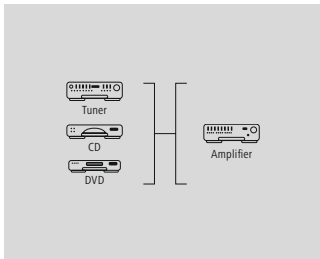

hama®

RCA Cable „RCA Plug - RCA Plug, Digital, Metal, Gold-Plated“, Bronze Coffee

Quality	5 Stars

- Robust metal plug with the best shielding for reliable signal transmission
- High-quality materials and shielded lines for excellent sound quality without interference
- Easy to lay thanks to the elastic, environment-friendly TPE material
- Flexible materials guarantee optimum kink protection and prevent cable breakage
- Elegant and flexible fabric jacket for additional kink protection
- 24 K gold-plated plug for improved contact quality and optimal signal transmission
- Impedance of 75 ohms for optimum transmission quality
- Coaxial cable structure reproduces clear treble and rich bass
- Colour coding on the inside of the plugs for easy connecting
- For devices with a digital RCA connection

3 m				00122270
		6	BK	
1.5 m				00122269
		1	BK