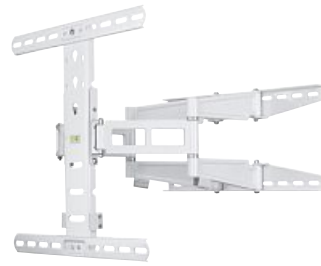

hama®

**Television Wall Bracket
"Fullmotion Ultraslim, 142
cm (56")**, 5 Stars, 3 Joints"

Quality	5 Stars
Rotation	6 °
Swivel Range	150 °
Tilt +/-	0 / 12 °
Maximum Load Capacity	35 kg
VESA (from-to)	100x100 - 400x400
Recommended Screen Size	81 - 142 cm (32" - 56")
Version	Fullmotion

- Extremely flat profile allows modern and space-saving interior design
- Easy-Fix system for simple and fully adjustable orientation of your TV
- Cable manager provides organisation and necessary strain relief
- Spirit level and drilling template for mounting the wall bracket and television quickly and easily
- Swivel arms for maximum rotation
- Extremely convenient and space-saving, allows optimal positioning of the flat screen in every room
- Supports all VESA standards up to 400 x 400
- Up to -12° continuous tilt
- With 2 double carrier arms and 3 hinges, can be swivelled by 150°
- Subsequent rotation of up to 6° possible

Black			00108756
White			00108758
	1	SC