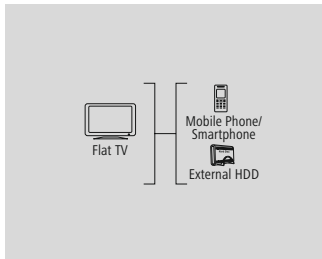

Cables & Adapters

AV CABLES & ADAPTERS

hama

USB Cable „A Plug - Micro B Plug, Shielded, Gold-Plated“, Black

Quality	3 Stars
USB Standard	USB 2.0

- Flexible materials guarantee optimum kink protection and prevent cable breakage
- High-quality materials and separately shielded lines for excellent signal transmission
- Gold-plated plug with low contact resistance for secure signal transmission
- High-speed USB 2.0 data transfer rates of up to 480 Mbit/s
- Suitable and tested for USB 2.0, backward compatible with USB 1.1

1.5 m				00122139
	1	BK