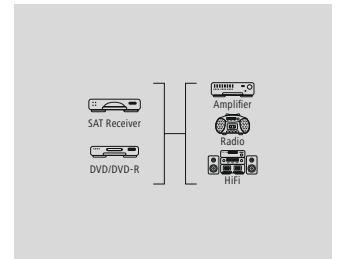

hama

HDMI™ Cable "High Speed, HDMI Plug - HDMI Plug, Ethernet", Black

Quality	1 Star
Data Transfer Rate	18 Gbit/s
Version	High Speed with Ethernet
Max. Resolution	4k (4096 x 2160)

- Separately shielded lines for optimum picture and sound quality without interference
- Integrated channel for transmitting network data with up to 100 Mbit/s
- Return of the audio signal without additional audio cable (ODT, RCA etc.)
- 3D transmission due to the high bandwidth
- HDMI™ cable for perfect, high-resolution ultra HD cinema quality 4096x2160 (4K) pixels
- High-speed transmission of up to 18 Gbit/s for all image and sound standards with a bandwidth of 600 MHz and more
- Image resolution: 3840 x 2160 - 24 Hz/25 Hz/30 Hz/50 Hz/60 Hz, 4096 x 2160 - 24 Hz
- Colour space: 30/36/48 bits
- Transmission of the following audio data: 8PCM, Dolby Digital, DTS, MPEG, DVD-Audio, SACD, Dolby Digital Plus, True HD, dts-HD
- Transmission of the type of player via ACE (Automatic Content Enhancement)
- HDMI™ CEC support (Consumer Electronics Control)

3 m				00122101
		1	BK	
1.5 m				00122100
		1	BK	
0.75 m				00122215
		6	BK