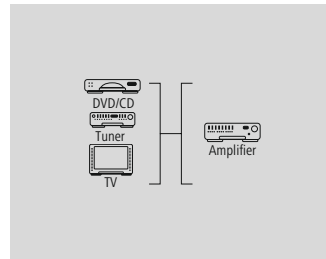

hama®

RCA Cable "2 RCA Plugs - 2 RCA Plugs, Gold-Plated", Black

Quality	3 Stars

- Flexible materials guarantee optimum kink protection and prevent cable breakage
- High-quality materials and shielded lines for excellent sound quality without interference
- Gold-plated plug with low contact resistance for secure signal transmission
- Colour coding on the inside of the plugs for easy connecting
- For devices with an analogue RCA connection

10 m				00122285
		6	BK	
5 m				00122284
		6	BK	
3 m				00122283
		1	BK	
1.5 m				00122282
		1	BK