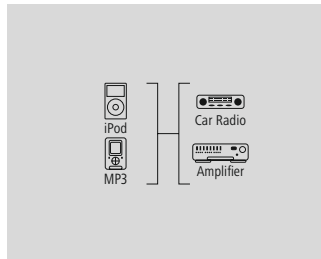

hama

Jack Cable „Super Soft, 3.5 mm jack plug - 3.5 mm jack plug“, Red

Quality	n/s

- Gold-plated plug with low contact resistance for secure signal transmission
- Extra small and robust plug housings made of metal
- Special, highly flexible material prevents the cable from becoming knotted or tangled

1 m				00014152
		6	BK	
0.5 m				00014151
		1	BK