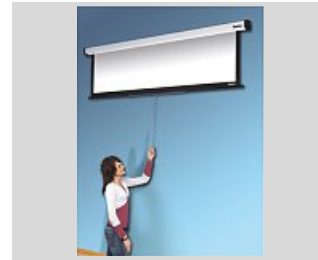

hama

**Roller Projection Screen,
200 x 150 cm, 16:9**

Material Tube Body	Metal
Cloth Thickness	330 µm
Format	16:9
Projection Area	190 x 107 cm
Projection Diagonal	218 cm
Weight	7,28 kg
Gain-Value	n/s
Black Border	5 cm

- High-quality projection screen, especially developed for the home cinema
- Projection screen surface with high luminance and large viewing angle of 150°
- For mounting on ceilings or walls
- Spring balancer mechanism for quick and frictionless rolling in and out of the projection cloth
- With tension rod
- With black masking for enhanced picture contrast (5 cm)
- Safe height setting via steplessly adjustable locking system
- Quality of the screen surface: M1 (PVC)
- Aspect ratio: 16:9
- Optimal adjustment of the projection height trough 40 cm wide, black trail
- Compact housing cross section: 7.3 x 8.5 cm
- Black, light-proof backside
- Metal housing RAL 9010 with black end caps

PVC				00018783
	1	SC		

TV ACCESSORIES