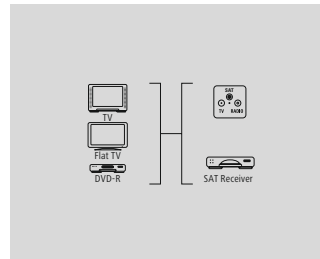

hama

**Antenna Cable „Coax Plug -
Coax Socket, metal, gold-plated,
120 dB”, Bronze Coffee**

Quality	5 Stars
Screening Rate	120 dB
Type of Shielding	Quad Shielded

- Robust metal plug with the best shielding for reliable signal transmission
- Quad-shielding for optimum reduction of electromagnetic interference
- Easy to lay thanks to the elastic, environment-friendly TPE material
- Flexible materials guarantee optimum kink protection and prevent cable breakage
- High-quality materials and shielded lines for excellent picture and sound quality without interference
- Removable ferrite core for more flexibility when mounting the cable and for decimating remaining interference
- Elegant and flexible fabric jacket for additional kink protection
- 24 K gold-plated plug for improved contact quality and optimal signal transmission
- 120 decibel screening rate (two layers each of high-density braiding + shielding foil) for protection from electromagnetic interference
- For devices with a 9.5 mm coax connection

10 m				00122428
		1	BK	
5 m				00122427
		1	BK	
3 m				00122426
		6	BK	
1.5 m				00122425
		6	BK