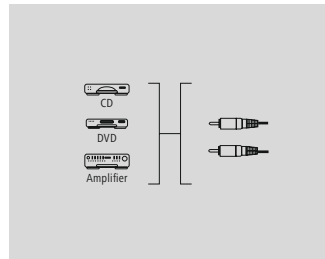

hama®

RCA Cable "2 RCA Plugs - 2 RCA Sockets, Gold-Plated", Black

Quality	3 Stars

- Flexible materials guarantee optimum kink protection and prevent cable breakage
- High-quality materials and shielded lines for excellent sound quality without interference
- Gold-plated plug with low contact resistance for secure signal transmission
- Colour coding on the inside of the plugs for easy connecting
- For devices with an analogue RCA connection

5 m				00122287
		6	BK	
3 m				00122286
		1	BK