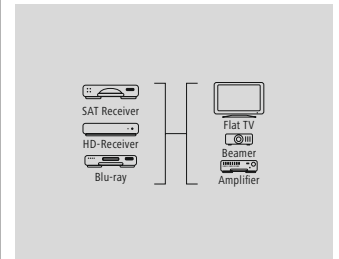

Cables & Adapters

AV CABLES & ADAPTERS

hama

HDMI™ Cable „High Speed, HDMI Plug - HDMI Plug, Metal, Fabric, Ethernet“, Anthracite

Quality	High Quality
Data Transfer Rate	18 Gbit/s
Version	High Speed with Ethernet
Max. Resolution	4k (4096 x 2160)

- Separately shielded lines for optimum picture and sound quality without interference
- Integrated channel for transmitting network data with up to 100 Mbit/s
- Return of the audio signal without additional audio cable (ODT, RCA etc.)
- 3D transmission due to extended bandwidth
- HDMI™ cable for perfect, high-resolution ultra HD cinema quality 4096x2160 (4K) pixels
- High-speed transmission of up to 18 Gbit/s for all image and sound standards with a bandwidth of 600 MHz and more
- Image resolution: 3840 x 2160 - 24 Hz/25 Hz/30 Hz/50 Hz/60 Hz, 4096 x 2160 - 24 Hz
- Colour space: 30/36/48 bits
- Transmission of the following audio data: 8PCM, Dolby Digital, DTS, MPEG, DVD-Audio, SACD, Dolby Digital Plus, True HD, dts-HD
- Transmission of the type of player via ACE (Automatic Content Enhancement)
- HDMI™ CEC support (Consumer Electronics Control)
- With a sturdy mesh cover which is made of fine fabric

4 m				00056585
		6	BK	
2 m				00056580
		6	BK	

hama

HDMI™ Cable „Flexi-Slim, HDMI Plug - HDMI Plug, Flat, Ethernet“, Bronze Coffee

Quality	5 Stars
Data Transfer Rate	18 Gbit/s
Version	High Speed with Ethernet
Max. Resolution	4k (4096 x 2160)

- Robust metal plug with the best shielding for reliable signal transmission
- Guaranteed signal quality due to high-quality materials and the built-in chip which corrects data in case of long cables
- Light and space-saving due to the ultra thin, flexible flat ribbon cable and the extra small plugs
- Easy to lay thanks to the elastic, environment-friendly TPE material
- Flexible materials guarantee optimum kink protection and prevent cable breakage
- Slim design especially suited for portable devices like smartphones, tablets and cameras
- 24 K gold-plated plug for improved contact quality and optimal signal transmission
- Integrated channel for transmitting network data with up to 100 Mbit/s
- Return of the audio signal without additional audio cable (ODT, RCA etc.)
- HDMI™ cable for perfect, high-resolution ultra HD cinema quality 4096x2160 (4K) pixels
- 3D transmission due to the high bandwidth

5 m				00122129
		1	BK	
3 m				00122128
		6	BK	
1.5 m				00122127
		6	BK	

hama

HDMI™ Cable „High Speed, HDMI Plug - HDMI Plug, Ferrite, Metal, Ethernet“, Black

Quality	5 Stars
Data Transfer Rate	18 Gbit/s
Version	High Speed with Ethernet
Max. Resolution	4k (4096 x 2160)