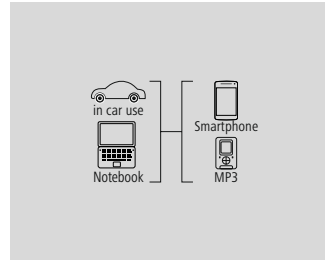

hama

**USB Cable
"USB A Plug, 90° -
microUSB Plug", Black**

Quality	n/s
USB Standard	USB 2.0

- Gold-plated plug with low contact resistance for secure signal transmission
- Compact USB plug (angled at 90°) for optimal connection (ideal e.g. for use in cars)
- For connecting mobile devices to computers with a USB interface
- For transferring data like music editing programs
- Also suitable as charging cable for appropriate USB power supply units

0.5 m				00014147
	1	BK