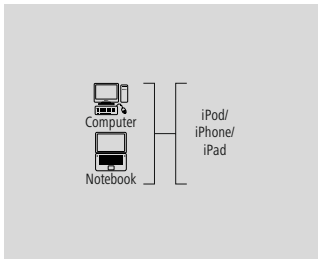

hama®

USB Cable „USB A Plug - Lightning Plug, sync cable, for Apple iPod touch 5G and iPhone 5“, Black

Quality	Standard
USB Standard	USB 2.0

- Gold-plated plug with low contact resistance for secure signal transmission
- USB-A plug to Apple lightning plug
- For connecting iPods (nano 7G/ touch 5G) to computers with USB interface
- For transferring data, e.g. music editing programs like iTunes
- Also suitable as charging cable for appropriate USB power supply units

1.5 m				00080836
	6	BK		
0.5 m				00080837
	6	BK