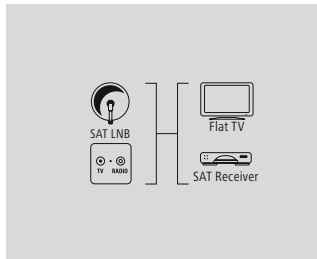

hama®

**Antenna Cable
"F Plug, 90° - F Plug, 90°, Gold-Plated, 95 dB", White**

Quality	3 Stars
Screening Rate	95 dB
Type of Shielding	Triple Shielded

- Space-saving 90° plug for connections in a minimum of space
- Screening rate of 95 decibels thanks to triple shielding (extremely dense braiding + two-layer shielding foil) for protection from electromagnetic interference
- Flexible materials guarantee optimum kink protection and prevent cable breakage
- High-quality materials and shielded lines for excellent picture and sound quality without interference
- Ferrite core for decimating remaining interference and for good signal transmission
- Gold-plated plug with low contact resistance for secure signal transmission
- Large screw head makes mounting with a spanner easier
- For devices with an F connection

5 m				00122511
		1	BK	
1.5 m				00122510
		1	BK