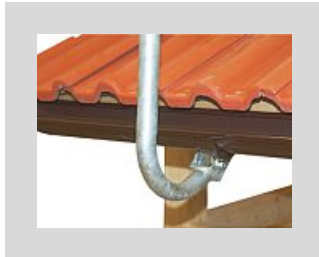

Black				00121655
	1	BK		

SAT TECHNOLOGY

SAT Eaves Holder

hama

Eaves Bracket

Maximum Diameter of the Dish	90 cm
Tube Diameter	4.2 cm
Colour	Aluminium

- Non-corroding as made from hot-dip galvanized steel
- Suitable for satellites dishes with a diameter of up to 90 cm
- Also suitable for DVB-T, WLAN and WiMax outdoor antennas
- Universally suitable for all eaves as the inclination is continuously adjustable
- Material thickness: 3 mm
- Earthing screw
- 4x screws and nuts (wrench size: 17)
- Required screws: 8 mm wood screws (not included)