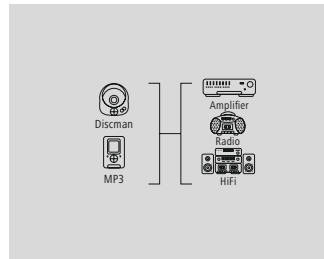

hama

Jack Cable "Flexi-Slim, 3.5 mm Jack Plug/Plug, Stereo", Black

Quality	3 Stars

- Light and space-saving due to the ultra thin, flexible cable and the extra small plugs
- High-quality materials and shielded lines for excellent sound quality without interference
- Flexible materials guarantee optimum kink protection and prevent cable breakage
- Gold-plated plug with low contact resistance for secure signal transmission
- Cable tie enables good cable management without tangled cables
- Form-fitting plug with elevation for a firm hold in every jack socket, also with a bag/cover, for excellent audio quality without interruption
- For devices with a jack connection

1.5 m				00122324
		1	BK