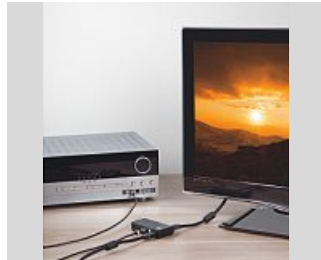

Audio Splitter

hama

HDMI™ Audio Splitter

Input	HDMI™ Socket
Width x Depth x Height	12 x 6 x 2,6 cm
Power Supply	5V DC

- Improves the sound quality of digital output devices (e.g. flat TV, DVD player) by sound playback via a hifi system
- For extracting digital and analogue audio signals
- Is installed between existing HDMI™ connections
- Outputs via digital optical out, coax out and 3.5 mm analogue

Black	00083205	
	1	SC