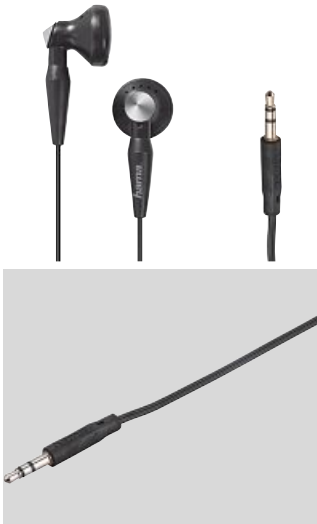

hama®

Headphones "Basic4Music", Earphone

Connection	3.5 mm Jack Plug
Material	Plastic Material
Sensitivity	96 dB/ mW
Cable Length	1.2 m
Speaker Diameter	15
Frequency Range	20 Hz - 20 kHz
Impedance	32 Ω

- The kink protector between the earphones and the cable prevents cable breakage thus increasing the service life

Black					00135643
		1	BK