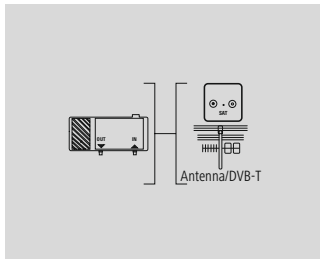

Cables & Adapters

ANTENNA

hama

**Antenna Cable
"F Plug - Coax Plug, 75 dB",
White**

Quality	1 Star
Screening Rate	75 dB
Type of Shielding	Double Shielded

- Double shielding for good reduction of electromagnetic interference
- With moulded plugs
- Outside diameter: 6.0 mm

3 m				00042977
	6	BK