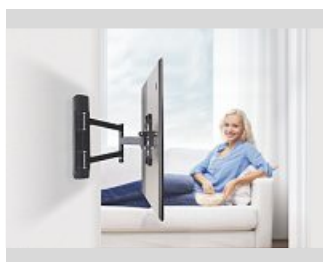

Holders

hama

**Television Wall Bracket
"Fullmotion, 117 cm (46\"/>**

Quality	5 Stars
Rotation	3 °
Swivel Range	180 °
Tilt +/-	5 / 15 °
Maximum Load Capacity	25 kg
VESA (from-to)	75x75 - 200x200
Recommended Screen Size	25 - 117 cm (10" - 46")
Version	Fullmotion

- Easy-Fix system for simple and fully adjustable orientation of your TV
- After the installation, the mount can be aligned horizontally on the wall by means of oblong holes
- Cable manager provides organisation and necessary strain relief
- Spirit level and drilling template for mounting the wall bracket and television quickly and easily
- An extra long arm makes it possible to turn TVs at a 90° angle to the wall
- Extremely convenient and space-saving, allows optimal positioning of the flat screen in every room
- Supports all VESA standards up to 200 x 200
- Up to +5°/- 15° continuous tilt
- Swivel range on 3 hinges: 180°
- Distance from the wall: up to 79 cm
- Guarantee: 10 years

Black				00108732
	2	SC