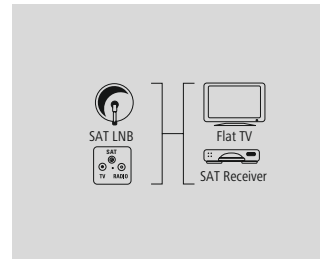

hama®

**Antenna Cable
"F Plug - F Plug, gold-plated, 100 dB", White**

Quality	3 Stars
Screening Rate	100 dB
Type of Shielding	Triple Shielded

- Flexible materials guarantee optimum kink protection and prevent cable breakage
- Triple shielding for very good reduction of electromagnetic interference
- High-quality materials and shielded lines for excellent picture and sound quality without interference
- Ferrite core for decimating remaining interference and for good signal transmission
- Gold-plated plug with low contact resistance for secure signal transmission
- Large screw head makes mounting with a spanner easier
- 100-decibel screening rate (extremely dense braiding + double-layer shielding foil) for protection from electromagnetic interference
- For devices with an F connection

5 m				00122440
		1	BK	
3 m				00122439
		1	BK	
1.5 m				00122438
		1	BK