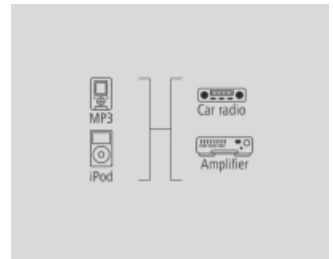

hama

**Jack Cable
"3.5 mm Jack Plug/Plug",
White**

Quality	Standard

- Gold-plated plug with low contact resistance for secure signal transmission

1.1 m					00014084
		1	BK		

0.06 m					00014011
		1	BK		

2 m					00014005
		1	BK		

2 m					00014003
		1	BK		

MOBILE ENTERTAINMENT