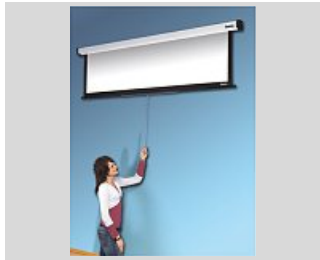

Projectors

hama

**Roller Projection Screen,
200 x 175 cm, 4:3**

Material Tube Body	Metal
Cloth Thickness	290 µm
Format	4:3
Projection Area	190 x 143 cm
Projection Diagonal	238 cm
Weight	7,28 kg
Gain-Value	n/s
Black Border	5 cm

- High-quality projection screen, especially developed for the home cinema
- Projection screen surface with high luminance and large viewing angle of 150°
- For mounting on ceilings or walls
- Spring balancer mechanism for quick and frictionless rolling in and out of the projection cloth
- With tension rod
- With black masking for enhanced picture contrast (5 cm)
- Safe height setting via steplessly adjustable locking system
- Quality of the screen surface: M1 (PVC)
- Aspect ratio: 4:3
- Optimal adjustment of the projection height trough 30 cm wide, black trail
- Compact housing cross section: 7.3 x 8.5 cm
- Black, light-proof backside
- Metal housing RAL 9010 with black end caps

PVC				00018782
	1	SC