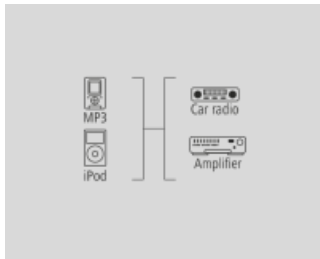

MOBILE ENTERTAINMENT

Cables & Adapters

hama

Jack Cable "3.5 mm Jack Plug/Plug, Stereo", Black

Quality	Standard
---------	----------

- Gold-plated plug with low contact resistance for secure signal transmission
- Extra-small plug housings in a professional high-end design, their design and size is perfect for compact MP3 players and smartphones