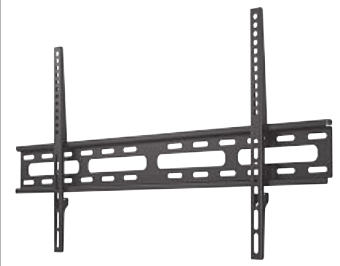

hama

**Television Wall Bracket
"Fix, 190 cm (75\"/>**

Quality	3 Stars
Rotation	0 °
Swivel Range	0 °
Tilt +/-	0 / 0 °
Maximum Load Capacity	60 kg
VESA (from-to)	50x50 - 800x400
Recommended Screen Size	94 - 190 cm (37" - 75")
Version	Fix

- Extremely flat profile allows modern and space-saving interior design
- Integrated spirit level for fast and easy mounting
- Especially suited for ultra flat televisions, allows optimal positioning of the flat screen in every room
- Supports all VESA standards up to 800 x 400

Black				00108714
	1	SC		

Black				00108770
	10	SC		

Black				00108771
	10	SC		

Black				00108718
	1	SC		

TV ACCESSORIES