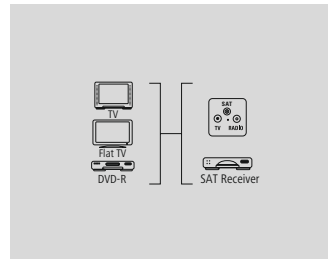

hama

**Antenna Cable „Coax Plug -
Coax Socket, metal, gold-plated,
120 dB”, White**

Quality	5 Stars
Screening Rate	120 dB
Type of Shielding	Quad Shielded

- Robust metal plug with the best shielding for reliable signal transmission
- Quad-shielding for optimum reduction of electromagnetic interference
- Easy to lay thanks to the elastic, environment-friendly TPE material
- Flexible materials guarantee optimum kink protection and prevent cable breakage
- High-quality materials and shielded lines for excellent picture and sound quality without interference
- Removable ferrite core for more flexibility when mounting the cable and for decimating remaining interference
- Elegant and flexible fabric jacket for additional kink protection
- 24 K gold-plated plug for improved contact quality and optimal signal transmission
- 120 decibel screening rate (two layers each of high-density braiding + shielding foil) for protection from electromagnetic interference
- For devices with a 9.5 mm coax connection

5 m				00122448
		22	BK	
3 m				00122447
		6	BK	
1.5 m				00122446
		6	BK