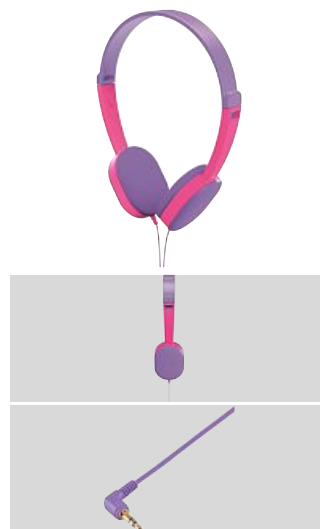

hama

**Headphones
"Kids", On-Ear**

Connection	3.5 mm Jack Plug
Material	Plastic Material
Sensitivity	85 dB/ mW
Cable Length	1.2 m
Speaker Diameter	30
Frequency Range	20 Hz - 20 kHz
Impedance	32 Ω

- Children's sensitive ears are protected by a volume limitation to max. 85 dB according to EN 71-1 standard
- Gold-plated plug with low contact resistance for secure signal transmission
- Foam earpads for a comfortable fit
- The individually adjustable headband perfectly adapts to your child's head shape

Blue/Green	00177013
Pink/Purple	00177014
1 SC