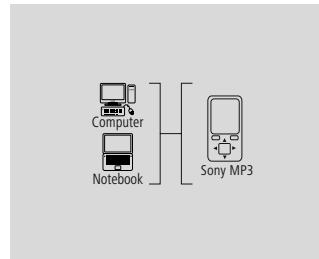

1.5 m				00080836
	6	BK		
0.5 m				00080837
	6	BK		

hama®

USB Cable "USB A Plug - mini B Plug"

Quality	Standard
USB Standard	USB 2.0

1.8 m				00014016
	6	BK		

hama®

USB Cable "USB A Plug - Sony Plug (A Series, S Series)", Black