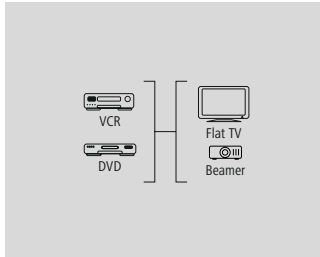

Cables & Adapters

AV CABLES & ADAPTERS

hama

RCA Cable
"Cable, 3 RCA Plugs - 3 RCA Plugs", Black

Quality	1 Star

- Shielded lines for optimum picture quality without interference
- Impedance of 75 ohms for optimum transmission quality
- Colour coding on the inside of the plugs for easy connecting
- For devices with a component video connection

1.5 m				00122145
	1	BK