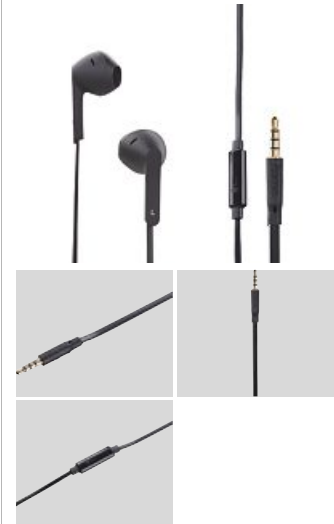

hama®

Headset "Drop", Earphone

Connection	3.5 mm Jack Plug
Material	Plastic Material
Sensitivity (Headphone)	98 dB/mW
Sensitivity (Microphone)	-58 dB +/- 3 dB
Cable Length	1.2 m
Speaker Diameter	10
Frequency Range (Headphone)	20 Hz - 20 kHz
Impedance (Headphone)	32 Ω

- Thanks to the integrated microphone you can easily switch between music playback and call answer. So you will no longer miss a call when listening to music.
- The integrated remote control allows you to take and end calls, to activate the voice control and to individually control your music: play/pause/title forward/title backward (if supported by the phone)
- The flat ribbon cable prevents cable clutter
- The gold-plated coating of the plug ensures secure signal transmission for improved audio quality

Black	00135656
	1 BK