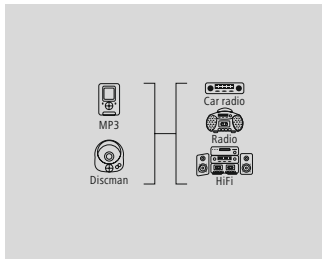

Cables & Adapters

AV CABLES & ADAPTERS

hama

Jack Cable „Flexi-Slim, 3.5 mm Jack Plug 90° - Plug, Stereo“, Black

Quality	3 Stars

- Light and space-saving due to the ultra thin, flexible cable and the extra small plugs
- High-quality materials and shielded lines for excellent sound quality without interference
- Flexible materials guarantee optimum kink protection and prevent cable breakage
- Gold-plated plug with low contact resistance for secure signal transmission
- Form-fitting plug with elevation for a firm hold in every jack socket, also with a bag/cover, for excellent audio quality without interruption
- For devices with a jack connection

1.5 m				00122326
		1	BK	
0.75 m				00122325
		1	BK