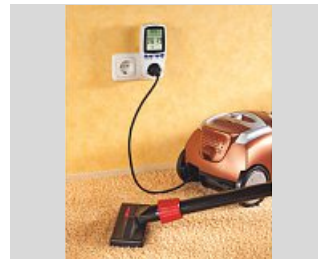

Energy Monitor

hama

"Premium" Energy Cost Meter

KW Measuring Range	1 - 3680 W
Measuring Range (AC)	Up to 250 V
Operating Voltage	230 V
Colour	White

- Precise measurement results also for small electrical devices
- High-quality measuring device
- Measures/displays: time, performance, energy costs, amount of energy, voltage and current strength, mains frequency, power factor, price
- Displays the current power consumption
- Displays the energy costs, tariff can be adjusted
- Displays the minimum and maximum performance measured
- Exact measurement for small consumers (< 1W)
- Easy to use and to change the indications
- Large, three-line LCD display
- High accuracy (+/- 2%)
- All data is saved
- Integrated child safety feature
- Connection data: 50 Hz

	00047770
6 BK