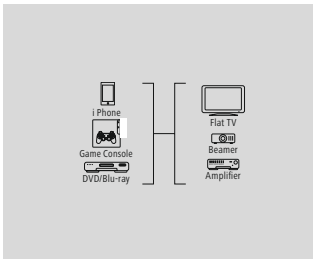

hama

HDMI™ Cable "Flexi-Slim, HDMI Plug - HDMI Plug, Ethernet", Black

Quality	3 Stars
Data Transfer Rate	18 Gbit/s
Version	High Speed with Ethernet
Max. Resolution	4k (4096 x 2160)

- Guaranteed signal quality due to high-quality materials and the built-in chip which corrects data in case of long cables
- Light and space-saving due to the ultra thin, flexible cable and the extra small plugs
- Flexible materials guarantee optimum kink protection and prevent cable breakage
- Slim design especially suited for portable devices like smartphones, tablets and cameras
- Gold-plated plug with low contact resistance for secure signal transmission
- Integrated channel for transmitting network data with up to 100 Mbit/s
- Return of the audio signal without additional audio cable (ODT, RCA etc.)
- HDMI™ cable for perfect, high-resolution ultra HD cinema quality 4096x2160 (4K) pixels
- 3D transmission due to extended bandwidth
- High-speed transmission of up to 18 Gbit/s for all image and sound standards with a bandwidth of 600 MHz and more
- Image resolution: 3840 x 2160 - 24 Hz/25 Hz/30 Hz/50 Hz/60 Hz, 4096 x 2160 - 24 Hz
- Colour space: 30/36/48 bits

3 m				00176751
		6	BK	
1.5 m				00176750
		8	BK