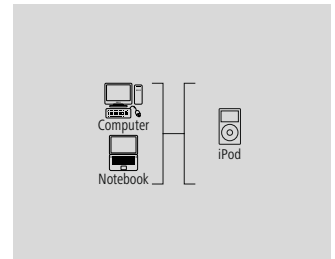

hama®

USB Cable "10PMFI for iPod", Black

Quality	n/s
USB Standard	USB 2.0

- USB-A plug on iPod plug (10 pins)
- For connecting iPods (generation 3 onwards, iPod Photo or iPod mini) to a computer with USB interface
- For transferring data, e.g. music editing programs such as iTunes
- Also suitable as charging cable for suitable USB power supply units

1.5 m				00080803
	1	BK		

MOBILE ENTERTAINMENT