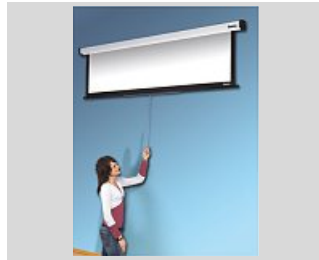

hama

**Roller Projection Screen,
240 x 195 cm, 4:3**

Material Tube Body	Metal
Cloth Thickness	290 µm
Format	4:3
Projection Area	230 x 173 cm
Projection Diagonal	288 cm
Weight	9,22 kg
Gain-Value	n/s
Black Border	5 cm

- High-quality projection screen, especially developed for the home cinema
- Projection screen surface with high luminance and large viewing angle of 150°
- For mounting on ceilings or walls
- Spring balancer mechanism for quick and frictionless rolling in and out of the projection cloth
- With tension rod
- With black masking for enhanced picture contrast (5 cm)
- Safe height setting via steplessly adjustable locking system
- Quality of the screen surface: M1 (PVC)
- Aspect ratio: 4:3
- Optimal adjustment of the projection height trough 22 cm wide, black trail
- Compact housing cross section: 7.3 x 8.5 cm
- Black, light-proof backside
- Metal housing RAL 9010 with black end caps

PVC				00018787
	1	SC