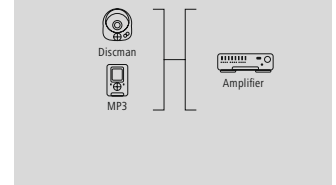

Jack RCA Cable

hama

Jack RCA Cable „3.5 mm Jack Plug - 2 RCA Plugs, Stereo, Metal, Gold-Plated“, Bronze Coffee

Quality	5 Stars

- Robust metal plug with the best shielding for reliable signal transmission
- High-quality materials and shielded lines for excellent sound quality without interference
- Easy to lay thanks to the elastic, environment-friendly TPE material
- Flexible materials guarantee optimum kink protection and prevent cable breakage
- Elegant and flexible fabric jacket for additional kink protection
- 24 K gold-plated plug for improved contact quality and optimal signal transmission
- Colour coding on the inside of the plugs for easy connecting
- Form-fitting plug with elevation for a firm hold in every jack socket, also with a bag/cover, for excellent audio quality without interruption

3 m									00122306
			1	BK					
1.5 m									00122305
			1	BK