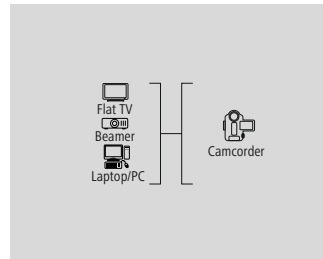

hama

HDMI™ Cable „High Speed, HDMI Plug Type A - Mini Plug Type C, Ethernet“, Black

Quality	3 Stars
Data Transfer Rate	18 Gbit/s
Version	High Speed with Ethernet
Max. Resolution	4k (4096 x 2160)

- Flexible materials guarantee optimum kink protection and prevent cable breakage
- High-quality materials and separately shielded lines for excellent picture and sound quality without interference
- Gold-plated plug with low contact resistance for secure signal transmission
- Integrated channel for transmitting network data with up to 100 Mbit/s
- Return of the audio signal without additional audio cable (ODT, RCA etc.)
- HDMI™ cable for perfect, high-resolution ultra HD cinema quality 4096x2160 (4K) pixels
- 3D transmission due to the high bandwidth
- High-speed transmission of up to 18 Gbit/s for all image and sound standards with a bandwidth of 600 MHz and more
- Image resolution: 3840 x 2160 - 24 Hz/25 Hz/30 Hz/50 Hz/60 Hz, 4096 x 2160 - 24 Hz
- Colour space: 30/36/48 bits
- Transmission of the following audio data: 8PCM, Dolby Digital, DTS, MPEG, DVD-Audio, SACD, Dolby Digital Plus, True HD, dts-HD
- Transmission of the type of player via ACE (Automatic Content Enhancement)

1.5 m				00122119
		6	BK