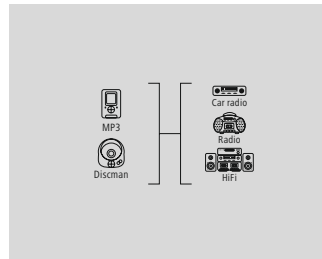

hama

**Jack Cable
"Audio, 3.5 mm Jack Plug
90°/Plug, Stereo", Black**

Quality	1 Star

- Shielded lines for optimum sound quality without interference
- For devices with a jack connection

1.5 m				00122312
	6	BK		
0.5 m				00122311
	1	BK