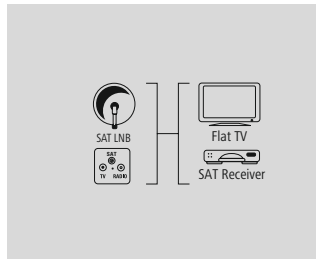

hama®

Antenna Cable „F Plug - F Plug, Metal, Gold-Plated, 120 dB”, Bronze Coffee

Quality	5 Stars
Screening Rate	120 dB
Type of Shielding	Quad Shielded

- Robust metal plug with the best shielding for reliable signal transmission
- Quad-shielding for optimum reduction of electromagnetic interference
- Easy to lay thanks to the elastic, environment-friendly TPE material
- Flexible materials guarantee optimum kink protection and prevent cable breakage
- High-quality materials and shielded lines for excellent picture and sound quality without interference
- Removable ferrite core for more flexibility when mounting the cable and for decimating remaining interference
- Elegant and flexible fabric jacket for additional kink protection
- 24 K gold-plated plug for improved contact quality and optimal signal transmission
- Large screw head makes mounting with a spanner easier
- 120 decibel screening rate (two layers each of high-density braiding + shielding foil) for protection from electromagnetic interference
- For devices with an F connection

5 m					00122517
		1	BK		
3 m					00122516
		1	BK		
1.5 m					00122515
		1	BK