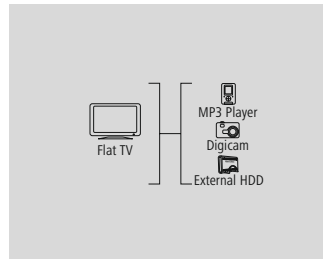

hama

USB Cable "A Plug - Mini B Plug, Shielded, Gold-Plated", Black

Quality	3 Stars
USB Standard	USB 2.0

- Flexible materials guarantee optimum kink protection and prevent cable breakage
- High-quality materials and separately shielded lines for excellent signal transmission
- Gold-plated plug with low contact resistance for secure signal transmission
- High-speed USB 2.0 data transfer rates of up to 480 Mbit/s
- Suitable and tested for USB 2.0, backward compatible with USB 1.1

1.5 m				00122138
	1	BK