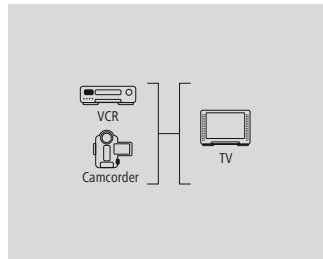

RCA Scart Cable

hama

RCA Scart Cable „Scart Plug - 3 RCA Plugs (Video/Stereo), Gold-Plated“, Black

Quality	3 Stars

- Flexible materials guarantee optimum kink protection and prevent cable breakage
- Universal connection possibility due to the IN/OUT switch
- High-quality materials and shielded lines for excellent picture and sound quality without interference
- Gold-plated plug with low contact resistance for secure signal transmission
- Impedance of 75 ohms for optimum transmission quality
- Colour coding on the inside of the plugs for easy connecting

3 m	00122164	
	6	BK

1.5 m	00122163	
	6	BK