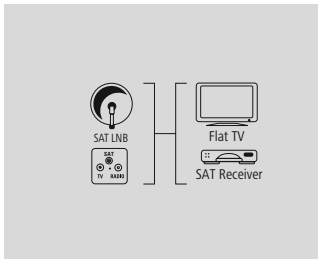

hama®

**Antenna Cable
"F Plug - F Plug, Gold-Plated, 95 dB, SAT", White**

Quality	3 Stars
Screening Rate	95 dB
Type of Shielding	Double Shielded

- Space-saving flat ribbon cable, perfectly suited for laying under carpets and in corners
- Screening rate of 95 decibels thanks to quadruple shielding (two layers each of high-density braiding + shielding foil) for protection from electromagnetic interference
- Flexible materials guarantee optimum kink protection and prevent cable breakage
- High-quality materials and shielded lines for excellent picture and sound quality without interference
- Gold-plated plug with low contact resistance for secure signal transmission
- Weatherproof sleeve for weather-resistant mounting
- Large screw head makes mounting with a spanner easier
- For devices with an F connection

10 m				00122514
		6	BK	
5 m				00122513
		6	BK	
1.5 m				00122512
		6	BK