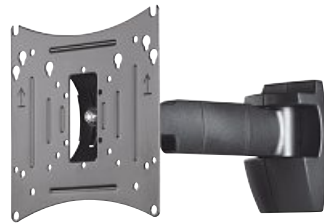

hama

Television Wall Bracket "Fullmotion, 107 cm (42"), 3 Stars, 2 Joints"

Quality	3 Stars
Rotation	0 °
Swivel Range	180 °
Tilt +/-	20 / 20 °
Maximum Load Capacity	20 kg
VESA (from-to)	50x50 - 200x200
Recommended Screen Size	48 - 107 cm (19" - 42")
Version	Fullmotion

- Easy-Fix system for simple and fully adjustable orientation of your TV
- Especially suited for ultra flat televisions, allows optimal positioning of the flat screen in every room
- Supports all VESA standards up to 200 x 200
- Up to +/- 20° continuous tilt
- Swivel range on 2 hinges: 180°

Black				00096039
	6	SC