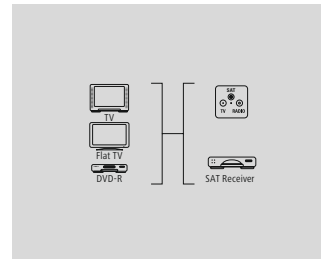

hama®

Antenna Cable "Coax Plug - Coax Socket, 90 dB", Black

Quality	1 Star
Screening Rate	90 dB
Type of Shielding	Double Shielded

- Double shielding for good reduction of electromagnetic interference
- Shielded lines for optimum picture and sound quality without interference
- 90-decibel screening rate (dense braiding + extra strong shielding foil) for protection from electromagnetic interference
- For devices with a 9.5 mm coax connection

5 m				00122410
		6	BK	
3 m				00122409
		1	BK	
1.5 m				00122408
		1	BK