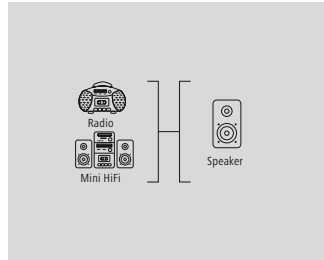

hama®

**RCA Cable
"1 RCA Plug - 1 RCA
Socket", Black**

Quality	1 Star

- Shielded lines for optimum sound quality without interference
- Colour coding on the inside of the plugs for easy connecting
- For devices with an analogue RCA connection

3 m				00122281
		6	BK	
2.5 m				00043223
		6	BK