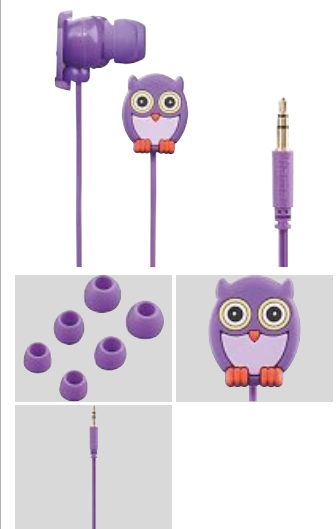

hama

"Owl" Kids' Stereo Earphones

Connection	3.5 mm Jack Plug
Material	Plastic Material
Sensitivity	82 dB/ mW
Cable Length	1.2 m
Speaker Diameter	10
Frequency Range	20 Hz - 20 kHz
Impedance	16 Ω

- Children's sensitive ears are protected by a volume limitation to max. 85 dB according to EN 71-1 standard
- The perfect fit reduces unwanted exterior noise so that you can enjoy your music without being disturbed
- The silicone earbuds in three different sizes (XS, S, M) ensure an individual, perfect fit in children's ears
- Trendy owl design that is suitable for children

Purple	00177024
	1 BK