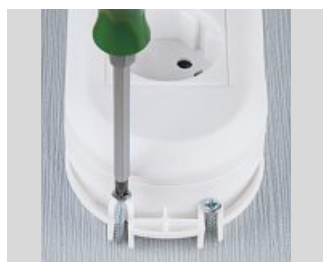

hama®

**Power Strip
"Colour, 3-way, 1.5 m"**

Connection	3-Way
Material	Plastic Material
Cable Length	1.5 m
Maximum Connected Load	3500 W

- Integrated suspension eyes allow wall mounting with screws
- Two-pin, illuminated switch
- Sockets angled at 45°
- With a practical cable holder
- With child protection
- Made of heat-resistant plastic
- White housing with white sockets

White				00108865
		10	HT	
Black				00047882
Black/Red				00047883
Black/Blue				00047884
		1	HT