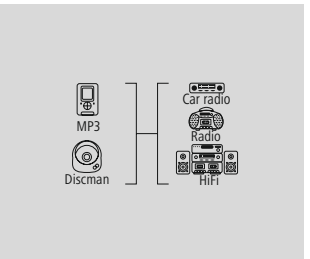

hama

Jack Cable "3.5 mm Jack Plug/Plug, stereo", Black

Quality	1 Star

- Insulator PE

5 m				00043380
		1	BK	
1.5 m				00043330
		1	BK