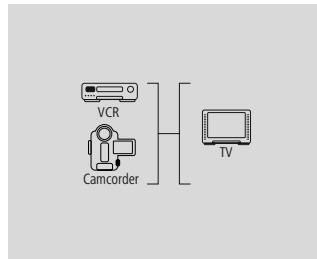

hama

RCA Scart Cable "Scart Plug - 3 RCA Plugs (Video/Stereo)", Black

Quality	1 Star

- Impedance of 75 ohms for optimum transmission quality
- For alternate recording to both ways with IN/OUT switch
- Straight cable

1.5 m	00043178	
	1	BK