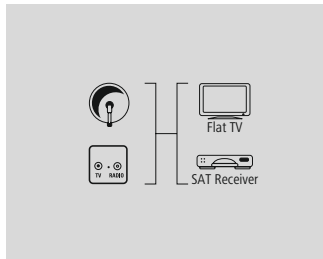

Cables & Adapters

SAT TECHNOLOGY

hama

**Antenna Cable
"F Plug - F Plug, 85 dB",
White**

Quality	3 Stars
Screening Rate	85 dB
Type of Shielding	Double Shielded

- Double shielding for good reduction of electromagnetic interference

3 m				00047408
	6	BK