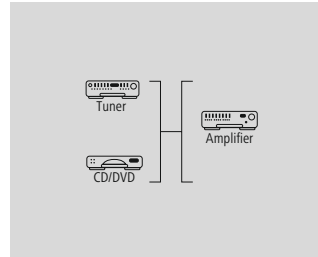

hama

RCA Cable
"2 RCA Plugs - 2 RCA Plugs", Black

Quality	Standard

10 m				00030469
		25		
5 m				00030468
2.5 m				00030457
		25	BA