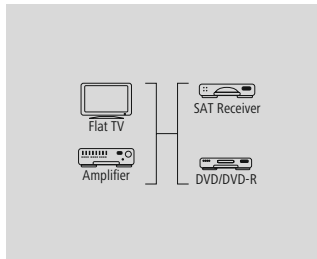

hama

HDMI™ Cable "High Speed, HDMI Plug - HDMI Plug", Black

Quality	Standard
Data Transfer Rate	10.2 Gbit/s
Version	High Speed
Max. Resolution	1080 p

- Transmission of all digital video, audio and copy protection data and signals
- High speed transmission of up to 10.2 Gbit/s for all image and sound standards
- With integrated audio return channel (ARC)

3 m				00011959
		25		
1.5 m				00011955
		25	BA