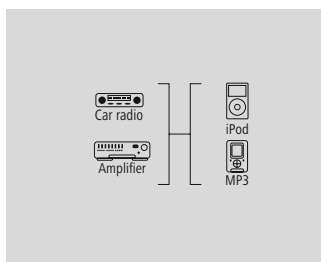

Jack RCA Cable

hama

Jack RCA Cable
"AluLine, 3.5 mm Jack - 2x
RCA Plug, Stereo", Silver

Quality	High Quality

- Gold-plated plug with low contact resistance for secure signal transmission
- Extra-small plug housings in a professional high-end design, their design and size is perfect for compact MP3 players and smartphones
- Inner conductor made of oxygen-free copper for improved transmission properties
- Elegant and flexible fabric jacket for additional kink protection
- Elegant and robust aluminium housing
- With colour coding inside

2 m				00080865
	1	SC		
1 m				00080864
	1	SC