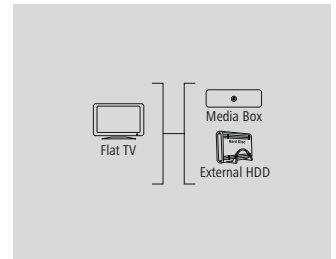

hama

USB Cable "A Plug - B Plug, Shielded", Black

Quality	3 Stars
USB Standard	USB 2.0

- Flexible materials guarantee optimum kink protection and prevent cable breakage
- High-quality materials and separately shielded lines for excellent signal transmission
- Gold-plated plug with low contact resistance for secure signal transmission
- High-speed USB 2.0 data transfer rates of up to 480 Mbit/s
- Suitable and tested for USB 2.0, backward compatible with USB 1.1

1.5 m	00122137
6 BK