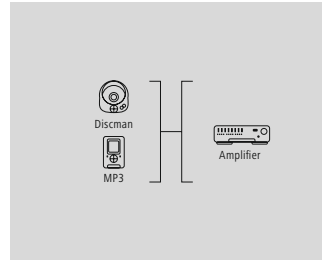

hama

Jack RCA Cable „Flexi-Slim, 3.5 mm Stereo Jack Plug - 2 RCA Plugs“, Black

Quality	3 Stars

- Light and space-saving due to the ultra thin, flexible cable and the extra small plugs
- High-quality materials and shielded lines for excellent sound quality without interference
- Flexible materials guarantee optimum kink protection and prevent cable breakage
- Gold-plated plug with low contact resistance for secure signal transmission
- Colour coding on the inside of the plugs for easy connecting
- Form-fitting plug with elevation for a firm hold in every jack socket, also with a bag/cover, for excellent audio quality without interruption

1.5 m				00122302
		1	BK