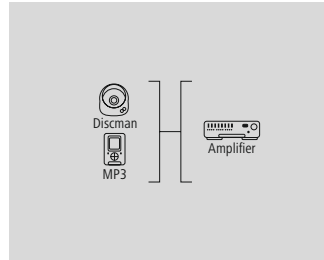

hama

Jack RCA Cable „Audio, 3.5 mm Jack Plug - 2 RCA Plugs, Stereo, Gold-Plated“, Black

Quality	3 Stars

- Flexible materials guarantee optimum kink protection and prevent cable breakage
- High-quality materials and shielded lines for excellent sound quality without interference
- Gold-plated plug with low contact resistance for secure signal transmission
- Colour coding on the inside of the plugs for easy connecting
- Form-fitting plug with elevation for a firm hold in every jack socket, also with a bag/cover, for excellent audio quality without interruption

10 m				00122301
		6	BK	
5 m				00122300
		1	BK	
3 m				00122299
		6	BK	
1.5 m				00122298
		1	BK