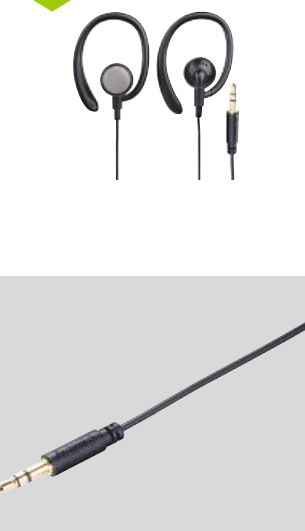

Headphones

hama®

**Headphones
"HK-5660", Clip-On**

Connection	3.5 mm Jack Plug
Material	Plastic Material
Sensitivity	110 dB/ mW
Cable Length	1.2 m
Speaker Diameter	15
Frequency Range	20 Hz - 20 kHz
Impedance	32 Ω

- The ergonomic ear clip adapts to your ears thus ensuring a secure and stable fit also when you are active
- Various wearing options due to removable ear clips
- The gold-plated coating of the plug ensures secure signal transmission for improved audio quality

Black	00135660
	1 BK