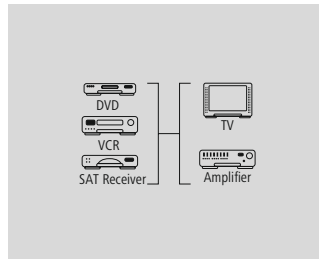

hama®

**RCA Cable
"RCA Plug - RCA Plug",
Black**

Quality	1 Star

- Impedance of 75 ohms for optimum transmission quality

2 m				00043141
	1	BK