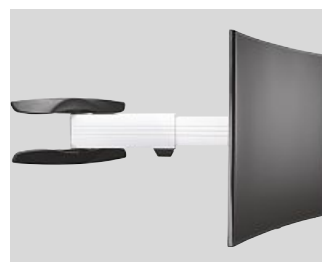

hama

**Television Wall Bracket
"Fullmotion, 165 (65\"/>**

Quality	5 Stars
Rotation	6 °
Swivel Range	180 °
Tilt +/-	6 / 12 °
Maximum Load Capacity	40 kg
VESA (from-to)	200x200 - 600x400
Recommended Screen Size	81 - 165 cm (32" - 65")
Version	Fullmotion

- Adjustable TV bracket for holding TV sets according to VESA standard that are bent to different degrees
- Telescoping arm continuously extendable up to a maximum depth of 70.5 cm
- Easy-Fix system for simple and fully adjustable orientation of your TV
- The position of the holder can be aligned horizontally on the TV plate after installation
- Cable manager provides organisation and necessary strain relief
- Spirit level and drilling template for mounting the wall bracket and television quickly and easily
- Vibration dampers for the ultimate sound experience
- Supports all VESA standards up to 600 x 400
- +6°/-12° continuous tilt
- Swivel range on 2 hinges: 180°
- Guarantee: 10 years

Black/White				00118634
	1	SC