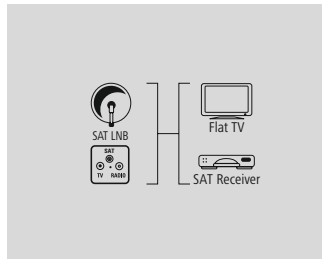

hama

**Antenna Cable
"F Plug - F Plug, Gold-Pla-
ted, 85 dB", White**

Quality	3 Stars
Screening Rate	85 dB
Type of Shielding	Double Shielded

- Gold-plated plug with low contact resistance for secure signal transmission
- Double shielding for good reduction of electromagnetic interference
- Extremely flat cable for space-saving installation

10 m				00047531
	6	BK