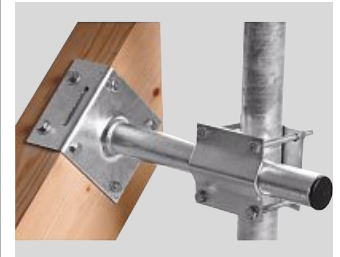

SAT Rafter Mast Holder

hama

SAT Rafter Holder, hot-dip galvanized

Maximum Diameter of the Dish	85 cm
Tube Diameter	0 cm
Tube Height	n/s
Colour	Aluminium

- For mounting on a rafter (without demounting the roof panel)
- Universal problem solver when the pole cannot be guided up to the loft
- Welded in superior quality
- Durable and non-corroding as made from hot-dip galvanized steel
- Pole mounting when shaped bricks are used: with a pole base (item no. 00044177) as variable bracket for exactly positioning the pole
- Mast displacement possible up to 25 cm
- Universal for poles with a diameter of up to 60 mm

Steel	00047486
1 SC