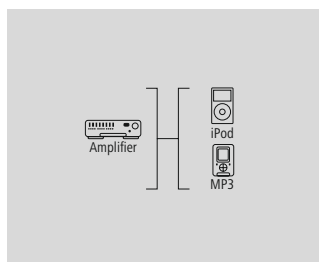

hama

Jack RCA Cable
"3.5 mm Jack Plug - 2x RCA
Plug", White

Quality	Standard

- Gold-plated plug with low contact resistance for secure signal transmission

2 m				00014000
	6	BK