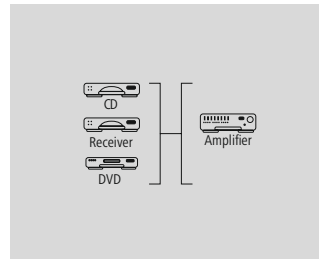

hama®

**RCA Cable
"RCA Plug - RCA Plug,
Digital", Black**

Quality	1 Star

- Gold-plated plug with low contact resistance for secure signal transmission
- Double shielding for good reduction of electromagnetic interference
- Impedance of 75 ohms for optimum transmission quality
- Digital audio connection with extremely poor interference
- Outside diameter: 4.0 mm
- 75 ohm line

1.5 m				00042721
	6	BK