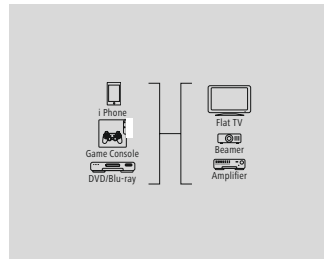

hama

HDMI™ Cable "Flexi-Slim, HDMI Plug - HDMI Plug, Ethernet", Black

Quality	3 Stars
Data Transfer Rate	18 Gbit/s
Version	High Speed with Ethernet
Max. Resolution	4k (4096 x 2160)

- Guaranteed signal quality due to high-quality materials and the built-in chip which corrects data in case of long cables
- Light and space-saving due to the ultra thin, flexible cable and the extra small plugs
- Flexible materials guarantee optimum kink protection and prevent cable breakage
- Slim design especially suited for portable devices like smartphones, tablets and cameras
- Gold-plated plug with low contact resistance for secure signal transmission
- Integrated channel for transmitting network data with up to 100 Mbit/s
- Return of the audio signal without additional audio cable (ODT, RCA etc.)
- HDMI™ cable for perfect, high-resolution ultra HD cinema quality 4096x2160 (4K) pixels
- 3D transmission due to the high bandwidth
- High-speed transmission of up to 18 Gbit/s for all image and sound standards with a bandwidth of 600 MHz and more

5 m				00122114
		1	BK	
3 m				00122113
		1	BK	
1.5 m				00122112
		1	BK