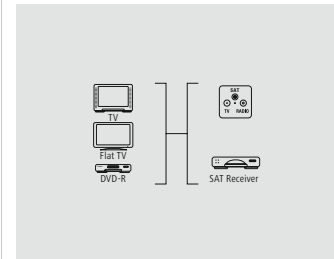

hama

Antenna Cable "Coax Plug - Coax Socket, gold-plated, 100 dB", White

Screening Rate	100 dB
Type of Shielding	Triple Shielded

- Flexible materials guarantee optimum kink protection and prevent cable breakage
- Triple shielding for very good reduction of electromagnetic interference
- High-quality materials and shielded lines for excellent picture and sound quality without interference
- Ferrite core for decimating remaining interference and for good signal transmission
- Gold-plated plug with low contact resistance for secure signal transmission
- 100-decibel screening rate (extremely dense braiding + double-layer shielding foil) for protection from electromagnetic interference
- For devices with a 9.5 mm coax connection

15 m	00122417
14 BK	
10 m	00122416
22 BK	
7.5 m	00122415
22 BK	
5 m	00122414
6 BK	
3 m	00122413
6 BK	
1.5 m	00122412
6 BK	
0.75 m	00122411
6 BK	

ANTENNA