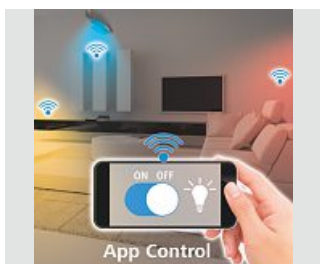

LED bulb

SMART HOME

hama

WLAN LED Lamp, E27, 10 W, without Hub, for Voice / App Control, white

Can be Dimmed	Yes
Bauform / Durchmesser / Höhe	A 60 / 60 mm / 120 mm
Lamp socket	E 27
Nominal Service Life	25000 h
Power Consumption of an Equivalent Incandescent Lamp	60 W
Nominal Beam Angle	200 °
Nominal Light Output	806 lm
Nominal Power Consumption	10 W
Colour Reproduction Index RA (min.)	80

- Our WLAN light bulb works without any gateway (hub): you don't need an additional device, and you save on extra costs since the WLAN lamp establishes a direct WiFi connection with the router
- From cosy to active: choose exactly the colour temperature that matches your activities, e.g. warm white for a relaxed evening or daylight for cooking
- Step by step to the Smart Home: with the Hama Smart Home app, you can expand and network your smart home with any number of Hama Smart Home products
- Be it on the sofa or the train: with the Hama Smart Home app, you can control your WLAN LED lamp from anywhere and you have control over your lighting at all times
- Whether it be Amazon Alexa or Google Assistant: conveniently control all kinds of lighting effects via the smart lamp using voice commands

00176584

10 BK