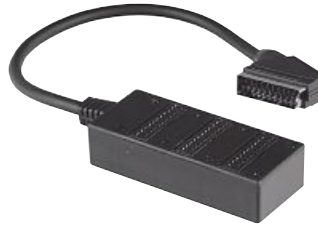

- Passive optical splitter with a compact plastic housing

Black				00122368
	6	BK		

Scart Splitter

hama

3-Port Scart Splitter

Quality	1 Star
Cable Length	0.5 m

- 21-pin fully connected plug for full compatibility between all devices with Scart connection
- Comes with a Scart lead