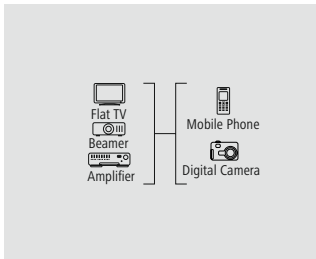

hama

HDMI™-Cable „High Speed, HDMI Plug Type A - Micro Plug Type D, Ethernet“, Black

Quality	3 Stars
Data Transfer Rate	18 Gbit/s
Version	High Speed with Ethernet
Max. Resolution	4k (4096 x 2160)

- Flexible materials guarantee optimum kink protection and prevent cable breakage
- High-quality materials and separately shielded lines for excellent picture and sound quality without interference
- Gold-plated plug with low contact resistance for secure signal transmission
- Integrated channel for transmitting network data with up to 100 Mbit/s
- Return of the audio signal without additional audio cable (ODT, RCA etc.)
- HDMI™ cable for perfect, high-resolution ultra HD cinema quality 4096x2160 (4k) pixels
- 3D transmission due to the high bandwidth
- High-speed transmission of up to 18 Gbit/s for all image and sound standards with a bandwidth of 600 MHz and more
- Image resolution: 3840 x 2160 - 24 Hz/25 Hz/30 Hz/50 Hz/60 Hz, 4096 x 2160 - 24 Hz
- Colour space: 30/36/48 bits
- Transmission of the following audio data: 8PCM, Dolby Digital, DTS, MPEG, DVD-Audio, SACD, Dolby Digital Plus, True HD, dts-HD
- Transmission of the type of player via ACE (Automatic Content Enhancement)

1.5 m			00122120
	6	BK