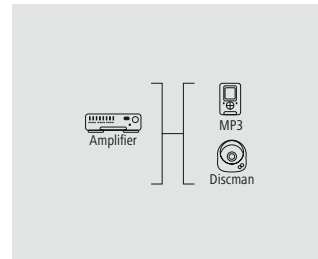

hama

Jack RCA Cable „Audio, 2 RCA Plugs - 3.5 mm Stereo Jack Plug“, Black

Quality	1 Star

5 m	00043343
6 BK	
2 m	00043333
6 BK