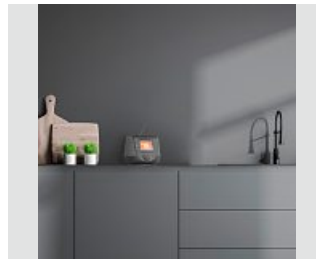

hama

Digital Radio „DIR3200SBT, FM/DAB/DAB+/Internetradio/App/Bluetooth“

Width x Depth x Height	17.5 x 15.5 x 15.5 cm
Power Output (RMS)	10 W

- Digital and Internet radio for receiving audio signals via FM, DAB/DAB+, Internet radio
- Enjoy your favourite Spotify music on the radio too: Spotify Connect support for accessing millions of songs and pre-made playlists
- Easily stream music from your smartphone, tablet, notebook and PC via Bluetooth
- Thanks to the dual-band frequency of 2.4 Ghz and 5 Ghz, the device always sends and receives the best available frequency
- USB Type-A connection for charging mobile devices, e.g. smartphone, tablet, MP3 player
- High level of user friendliness: Control your devices conveniently from the sofa - by smartphone or tablet with the app, via remote control or directly on the device
- The intensity of the backlight adapts automatically to the current light conditions thanks to the sensor, ensuring the display is always perfectly legible and does not dazzle you
- For anyone who simply wants to listen to the radio without any fuss: rotary dial for intuitive operation
- The two direct selection buttons allow you to store your favourite stations and find them without searching

Black	00054227
White	00054229
4 SC