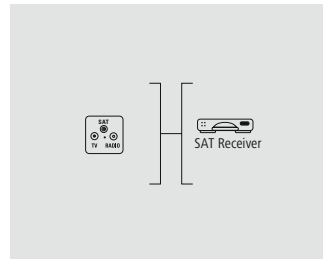

hama

**Antenna Cable
"F Plug - Coax Socket,
90 dB", White**

Screening Rate	90 dB
Type of Shielding	Double Shielded

- Double shielding for good reduction of electromagnetic interference
- Shielded lines for optimum picture and sound quality without interference
- Large screw head makes mounting with a spanner easier
- 90-decibel screening rate (dense braiding + extra strong shielding foil) for protection from electromagnetic interference

10 m	00122527
6 BK	
5 m	00122526
6 BK	
3 m	00122519
6 BK	
1.5 m	00122518
6 BK