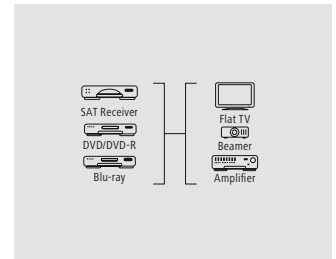

hama

HDMI™-Cable „High Speed, HDMI Plug - HDMI Plug, Rotatable, Gold-Plated, Ethernet“, Black

Quality	3 Stars
Data Transfer Rate	18 Gbit/s
Version	High Speed with Ethernet
Max. Resolution	4k (4096 x 2160)

- Rotatable plug for space-saving installation
- High-quality materials and separately shielded lines for excellent picture and sound quality without interference
- Flexible materials guarantee optimum kink protection and prevent cable breakage
- Gold-plated plug with low contact resistance for secure signal transmission
- Integrated channel for transmitting network data with up to 100 Mbit/s
- Return of the audio signal without additional audio cable (ODT, RCA etc.)
- HDMI™ cable for perfect, high-resolution ultra HD cinema quality 4096x2160 (4k) pixels
- 3D transmission due to the high bandwidth
- High-speed transmission of up to 18 Gbit/s for all image and sound standards with a bandwidth of 600 MHz and more
- Image resolution: 3840 x 2160 - 24 Hz/25 Hz/30 Hz/50 Hz/60 Hz, 4096 x 2160 - 24 Hz
- Colour space: 30/36/48 bits
- Transmission of the following audio data: 8PCM, Dolby Digital, DTS, MPEG, DVD-Audio, SACD, Dolby Digital Plus, True HD, dts-HD

1.5 m		00122110
	6 BK