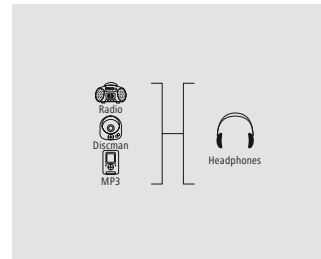

hama

Jack Cable „Audio Extension Cable, 3.5 m Jack Plug/Socket, Stereo, Gold-Plated“, Black

Quality	3 Stars

- Flexible materials guarantee optimum kink protection and prevent cable breakage
- High-quality materials and shielded lines for excellent sound quality without interference
- Gold-plated plug with low contact resistance for secure signal transmission
- Form-fitting plug with elevation for a firm hold in every jack socket, also with a bag/cover, for excellent audio quality without interruption
- For devices with a jack connection

5 m				00122322
		6	BK	
3 m				00122321
		6	BK