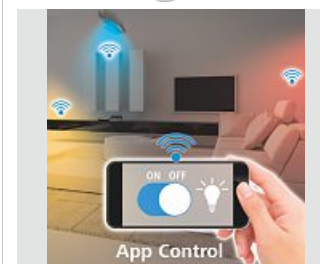

hama

WiFi-LED Light, E27, 10W, white, can be dimmed

Can be Dimmed	Yes
Bauform / Durchmesser / Höhe	A 60 / 60 mm / 118 mm
Lamp socket	E 27
Nominal Service Life	25000 h
Power Consumption of an Equivalent Incandescent Lamp	60 W
Nominal Beam Angle	270 °
Nominal Light Output	806 lm
Nominal Power Consumption	10 W
Colour Reproduction Index RA (min.)	80

- LED lamp for integration into your own WiFi network via the free "Hama Smart Home" app
- Works entirely without gateway/bridge
- Colour temperature: 2700K warm white to 6500K daylight
- Control via free app or optionally via "Amazon Alexa" and "Google Assistant" voice control
- Also controllable on the move via the app, keeping you in full control
- Several lamps can be controlled simultaneously
- Clear, white light
- Settings: e.g. Switch On/Off, steplessly dimmable, colour change
- Operating system: Android 4.3 and iOS 8.0 or later

00176550

10 BK