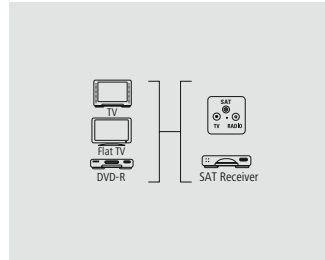

hama

Antenna Cable „Coax Plug - Coax Socket, metal, gold-plated, 120 dB”, White

Screening Rate	120 dB
Type of Shielding	Quad Shielded

- Robust metal plug with the best shielding for reliable signal transmission
- Quad-shielding for optimum reduction of electromagnetic interference
- Easy to lay thanks to the elastic, environment-friendly TPE material
- Flexible materials guarantee optimum kink protection and prevent cable breakage
- High-quality materials and shielded lines for excellent picture and sound quality without interference
- Removable ferrite core for more flexibility when mounting the cable and for decimating remaining interference
- Elegant and flexible fabric jacket for additional kink protection
- 24 K gold-plated plug for improved contact quality and optimal signal transmission
- 120 decibel screening rate (two layers each of high-density braiding + shielding foil) for protection from electromagnetic interference
- For devices with a 9.5 mm coax connection

5 m				00122448
		22	BK	
3 m				00122447
		6	BK	
1.5 m				00122446
		6	BK