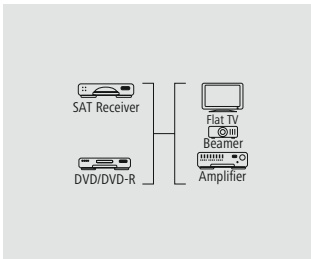

hama

HDMI™-Cable „High Speed, HDMI Plug - HDMI Plug, Ethernet, Fabric, Gold-Plated“, Black

Quality	Standard
Data Transfer Rate	10.2 Gbit/s
Version	High Speed with Ethernet
Max. Resolution	4k (4096 x 2160)

- Fully shielded audio and video lines for optimum reduction of electromagnetic interference
- High-speed transfer of up to 10.2 Gbit/s for all image and sound standards
- Gold-plated plug with low contact resistance for secure signal transmission
- Elegant and flexible fabric jacket for additional kink protection
- For transmitting all digital video, audio and copy protection data and signals
- With integrated audio return channel (ARC)
- Network functionality due to integrated Internet/Ethernet channel (HEC); network: 100 Mbit/s
- Transmission of the type of player via ACE (Automatic Content Enhancement)
- HDMI™ CEC support (Consumer Electronics Control)

1.5 m			00011910
	25	BA