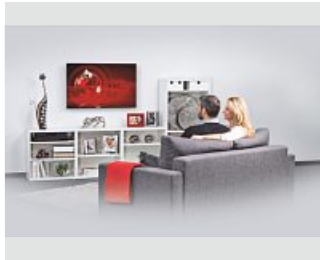

Holders

hama

Wall brackets
"Fix, 165 cm (65\"/>

Quality	3 Stars
Material	Metal
Maximum Load Capacity	35 kg
Rotation	0 °
Swivel Range	0 °
Tilt +/-	0 / 0 °
VESA (from-to)	50x50 - 600x400
Recommended Screen Size	81 - 191 cm (32" - 75")
Version	Fix

- Extremely flat profile allows modern and compact living space design
- Especially suited for ultra flat televisions, allows optimal positioning of the flat panel display in any room
- Supports all VESA standards up to 600 x 400

Black				00108771
	10	SC