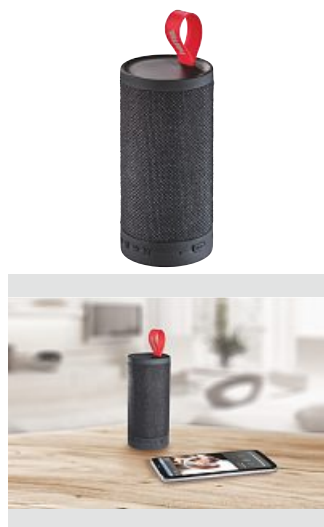

hama

Bluetooth Speaker "Tube"

Max. Range	10 m
Maximum music power	3 W
Bluetooth Version	5.0

- 3 Watts of music power (mono)
- Full mobility thanks to battery operation with LED charging indicator: fast charging within 2 hours
- Enjoy your favourite songs for a long time: the loudspeaker can be used via Bluetooth for 8 hours
- Integrated hands-free facility
- Also connect the loudspeaker via cable thanks to AUX-in
- Stylish and hard-wearing fabric cover with anti-slip rubber finish on the underside

Black	00173153
	20 SC