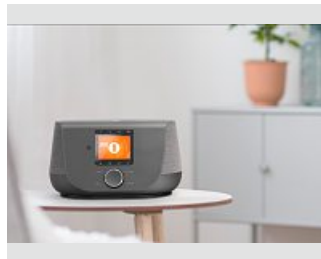

Black	00054239
2 SC	

hama

Digital Radio „DIR3300SBT, FM/DAB/DAB+/Internetradio/App/Bluetooth“

Width x Depth x Height	24.5 x 15.5 x 15.5 cm
Power Output (RMS)	20 W

- Digital and Internet radio for receiving audio signals via FM, DAB/DAB+, Internet radio
- Impressive sound marvel thanks to built-in coaxial loudspeakers: two-way system with separate tweeters and woofers ensures richly detailed sound
- Enjoy your favourite Spotify music on the radio too: Spotify Connect support for accessing millions of songs and pre-made playlists
- Easily stream music from your smartphone, tablet, notebook and PC via Bluetooth
- The two direct selection buttons allow you to store your favourite stations and find them without searching
- USB Type-A connection for charging mobile devices, e.g. smartphone, tablet, MP3 player
- Thanks to the dual-band frequency of 2.4 Ghz and 5 Ghz, the device always sends and receives the best available frequency
- First-class reception, wherever you are: connect various antennas to the F connection to optimise reception
- High level of user friendliness: Control your devices conveniently from the sofa - by smartphone or tablet with the app, via remote control or directly on the device
- A clear eye-catcher: the 2.8" colour display makes operation easier and looks great