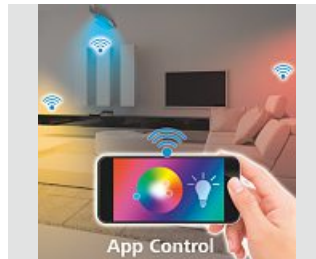

hama

WiFi-LED Light, E14, 4.5W, RGB, can be dimmed

Can be Dimmed	Yes
Bauform / Durchmesser / Höhe	37 / 110 mm
Lamp socket	E 14
Nominal Service Life	25000 h
Power Consumption of an Equivalent Incandescent Lamp	32 W
Nominal Beam Angle	270 °
Nominal Light Output	350 lm
Nominal Power Consumption	4.5 W
Colour Reproduction Index RA (min.)	80

- LED lamp for integration into your own WiFi network via the free "Hama Smart Home" app
- Works entirely without gateway/bridge
- Colour temperature: 2700K with a choice of 16 million different colours
- Control via free app or optionally via "Amazon Alexa" and "Google Assistant" voice control
- Also controllable on the move via the app, keeping you in full control
- Several lamps can be controlled simultaneously
- Intense colour reproduction as well as clear, white light
- Settings: e.g. Switch On/Off, steplessly dimmable, colour change
- Operating system: Android 4.3 and iOS 8.0 or later

00176549

10 BK