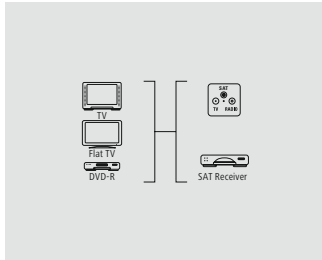

Cables & Adapters

ANTENNA

hama

Antenna Cable „Coax Plug - Coax Socket, 90°, metal, 110 dB”, Bronze Coffee

Screening Rate	110 dB
Type of Shielding	Quad Shielded

- Space-saving 90° plug for connections in a minimum of space
- Robust metal plug with the best shielding for reliable signal transmission
- Quad-shielding for optimum reduction of electromagnetic interference
- Easy to lay thanks to the elastic, environment-friendly TPE material
- Flexible materials guarantee optimum kink protection and prevent cable breakage
- High-quality materials and shielded lines for excellent picture and sound quality without interference
- Removable ferrite core for more flexibility when mounting the cable and for decimating remaining interference
- Elegant and flexible fabric jacket for additional kink protection
- 24 K gold-plated plug for improved contact quality and optimal signal transmission
- 110 decibel screening rate (two layers each of high-density braiding + shielding foil) for protection from electromagnetic interference
- For devices with a 9.5 mm coax connection

3 m				00122430
		6	BK	
1.5 m				00122429
		6	BK