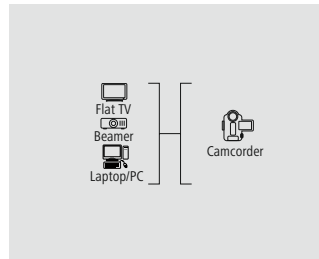

hama

HDMI™-Cable „High Speed, HDMI Plug Type A - Mini Plug Type C, Ethernet“, Black

Quality	3 Stars
Data Transfer Rate	18 Gbit/s
Version	High Speed with Ethernet
Max. Resolution	4k (4096 x 2160)

- Flexible materials guarantee optimum kink protection and prevent cable breakage
- High-quality materials and separately shielded lines for excellent picture and sound quality without interference
- Gold-plated plug with low contact resistance for secure signal transmission
- Integrated channel for transmitting network data with up to 100 Mbit/s
- Return of the audio signal without additional audio cable (ODT, RCA etc.)
- HDMI™ cable for perfect, high-resolution ultra HD cinema quality 4096x2160 (4k) pixels
- 3D transmission due to the high bandwidth
- High-speed transmission of up to 18 Gbit/s for all image and sound standards with a bandwidth of 600 MHz and more
- Image resolution: 3840 x 2160 - 24 Hz/25 Hz/30 Hz/50 Hz/60 Hz, 4096 x 2160 - 24 Hz
- Colour space: 30/36/48 bits
- Transmission of the following audio data: 8PCM, Dolby Digital, DTS, MPEG, DVD-Audio, SACD, Dolby Digital Plus, True HD, dts-HD
- Transmission of the type of player via ACE (Automatic Content Enhancement)

1.5 m			00122119
	6	BK