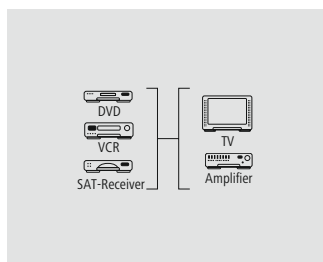

hama

RCA Cable "RCA Plug - RCA Plug, Gold-Plated", Black

Quality	3 Stars

- Flexible materials guarantee optimum kink protection and prevent cable breakage
- High-quality materials and shielded lines for excellent picture quality without interference
- Gold-plated plug with low contact resistance for secure signal transmission
- Impedance of 75 ohms for optimum transmission quality
- Colour coding on the inside of the plugs for easy connecting
- For devices with a video RCA connection

1.5 m	00122153
6 BK