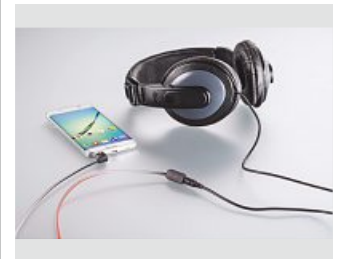

Cables & Adapters

AV CABLES & ADAPTERS

hama

Jack Cable „Audio, 3.5 mm Jack Plug/Plug, Stereo, Gold-Plated, Fabric“, Anthracite

Quality	High Quality

- Flexible materials guarantee optimum kink protection and prevent cable breakage
- High-quality materials and shielded lines for excellent sound quality without interference
- Gold-plated plug with low contact resistance for secure signal transmission
- For devices with a jack connection
- With a sturdy mesh cover which is made of fine fabric

1 m				00056583
	6	BK		

hama

Audio Cable, 3.5 mm plug - 3.5 mm plug, stereo, fabric, gold-plated, 1.0 m

Quality	High Quality

- Shielded lines for optimum sound quality without interference
- For devices with a jack connection
- With a sturdy mesh cover which is made of fine fabric

1 m				00030131
	10	BA		

hama

Jack Cable „Audio, 3.5 mm Jack Plug/Plug, Stereo, Metal, Gold-Plated“, Bronze Coffee

Quality	5 Stars

- Robust metal plug with the best shielding for reliable signal transmission
- High-quality materials and shielded lines for excellent sound quality without interference
- Easy to lay thanks to the elastic, environment-friendly TPE material
- Elegant and flexible fabric jacket for additional kink protection
- Flexible materials guarantee optimum kink protection and prevent cable breakage
- 24 K gold-plated plug for improved contact quality and optimal signal transmission
- Form-fitting plug with elevation for a firm hold in every jack socket, also with a bag/cover, for excellent audio quality without interruption
- For devices with a jack connection

3 m				00122328
	6	BK		
1.5 m				00122327
	6	BK		

hama

Jack Cable „Audio, 3.5 m Jack Plug 90° - Socket, Stereo, Three Colours“, Grey, Red, Black

Quality	3 Stars