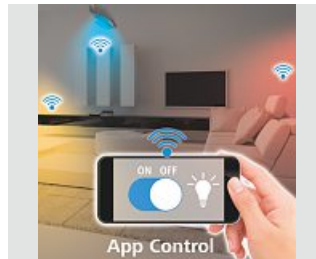

hama

WLAN LED Lamp, GU10, 5.5 W, without Hub, for Voice / App Control, white

Can be Dimmed	Yes
Bauform / Durchmesser / Höhe	PAR 16 / 50 mm / 56.5 mm
Lamp socket	GU 10
Nominal Service Life	25000 h
Power Consumption of an Equivalent Incandescent Lamp	40 W
Nominal Beam Angle	120 °
Nominal Light Output	400 lm
Nominal Power Consumption	5.5 W
Colour Reproduction Index RA (min.)	80

- Our WLAN light bulb works without any gateway (hub): you don't need an additional device, and you save on extra costs since the WLAN lamp establishes a direct WiFi connection with the router
- From cosy to active: choose exactly the colour temperature that matches your activities, e.g. warm white for a relaxed evening or daylight for cooking
- Step by step to the Smart Home: with the Hama Smart Home app, you can expand and network your smart home with any number of Hama Smart Home products
- Be it on the sofa or the train: with the Hama Smart Home app, you can control your WLAN LED lamp from anywhere and you have control over your lighting at all times
- Whether it be Amazon Alexa or Google Assistant: conveniently control all kinds of lighting effects via the smart lamp using voice commands

	00176585
10 BK