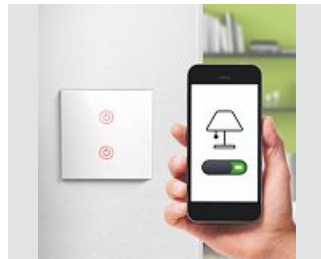

SMART HOME

hama

WLAN LED Built-In Spotlight, 5 W, Without Hub, Control via Voice/App, white

Can be Dimmed	Yes
Bauform / Durchmesser / Höhe	90 / 47 mm
Nominal Service Life	25000 h
Power Consumption of an Equivalent Incandescent Lamp	32 W
Nominal Beam Angle	120 °
Nominal Light Output	350 lm
Nominal Power Consumption	5 W
Colour Reproduction Index RA (min.)	80

- Our LED built-in spotlights work without any gateway (hub): You don't need an additional device, and you save on extra costs since the smart light establishes a direct WiFi connection with the router
- From cosy to active: choose exactly the colour temperature that matches your activities, e.g. warm white for a relaxed evening or daylight for cooking
- Light exactly where you want it: the LED built-in light can swivel by +/- 15° for pleasant light in the dining table, sofa or in the hall
- Step by step to the Smart Home: with the Hama Smart Home app, you can expand and network your smart home with any number of Hama Smart Home products
- Be it on the sofa or the train: with the Hama Smart Home app, you can control your Smart Home light from anywhere and you have control over your lighting at all times

00176588	
10	BK

Light Switch

hama

WiFi Touch Wall Switch, Flush-mounted, white

- Wall switch for integration into your own WiFi network via the free "Hama Smart Home" app
- Works without gateway/bridge
- Existing wall switches can easily be replaced with this one
- Glass surface with two soft-touch buttons
- Up to two lights can be switched on/off
- Control via free app or optionally via "Amazon Alexa" and "Google Assistant" voice control
- Also controllable on the move via the app, keeping you in full control
- Also controllable by hand (WLAN-independent)
- Supports timed control
- Flush mounting
- Operating system: Android 4.3 and iOS 8.0 or later

00176551	
10	BK

LED Controller

hama

WLAN Controller for LED Strip, without Hub, for App and Voice Control

Voice Assistant	Amazon Alexa (AVS)/Google Home
Max. Performance	60 W

- Our WLAN controller works without any gateway (hub): you don't need an additional device, and you save on extra costs since the controller establishes a direct WiFi connection to the router

00176568	
10	BK

Lamps

hama

WLAN LED Lamp, E14, 5.5 W, RGBW, without Hub, for Voice / App Control

Can be Dimmed	No
Colour Temperature	2700 - 6500 K
Design	Candle
Lamp socket	E 14
Power Consumption of an Equivalent Incandescent Lamp	40 W
Colour Reproduction Index RA (min.)	80
Light Colour	Multi-Colour/Warm white to daylight

00176599	
10	BK

hama

WLAN LED Lamp, E14, 5.5 W, without Hub, for Voice / App Control, white

Can be Dimmed	No
Colour Temperature	2700 - 6500 K
Design	Candle
Lamp socket	E 14
Power Consumption of an Equivalent Incandescent Lamp	40 W
Colour Reproduction Index RA (min.)	80
Light Colour	Warm white to daylight

00176602	
10	BK