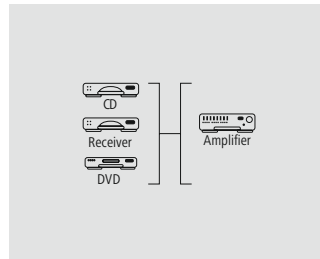

hama

RCA Cable "RCA Plug - RCA Plug, Digi- tal", Black

Quality	1 Star

- Gold-plated plug with low contact resistance for secure signal transmission
- Double shielding for good reduction of electromagnetic interference
- Impedance of 75 ohms for optimum transmission quality
- Digital audio connection with extremely poor interference
- Outside diameter: 4.0 mm
- 75 ohm line

1.5 m							00042721
		6	BK