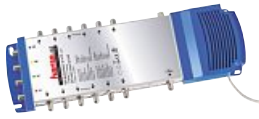

SAT Multiswitch

"Lypsi SE" SAT Multiswitch, 5/12NT

Number of Inputs	5
Number of Outputs	12
Isolation SAT Inputs (min.)	35 dB
Isolation SAT Outputs (min.)	35 dB
Line Voltage	90 - 250 V
Max. Remote Supply Current	500 mA
Power	9 W
frequency spectrum terrestrial/SAT	47 - 862 MHz, 5 - 862 MHz, 950 - 2200 MHz
Transmission Loss	6 - 10 dB

- Return path compatible connection for interactive applications via the terrestrial input
- Connection to quadswitch LNB possible
- Decoupling that is especially high for decreased sensitivity to interference from the signal inputs
- With colour coding for easily assigning the cables when connecting the LNB to the multiswitch
- Quad and Quadswitch compatible (22 KHz signal supplied to the LNB)
- With switching power supply for LNB power supply
- Inputs: 4x SAT, 1x terrestrial
- Earth connection: 1x terminal screw
- V/H: 14 V/18 V and 22 KHz switching signal

00044308

6 BK

"Lypsi SE" SAT Multiswitch, 5/8 NT

Number of Inputs	5
Number of Outputs	8
Isolation SAT Outputs (min.)	35 dB
Line Voltage	90 - 250 V
Max. Remote Supply Current	500 mA
Power	8 W
frequency spectrum terrestrial/SAT	47 - 862 MHz, 5 - 862 MHz, 950 - 2200 MHz
Transmission Loss	6 - 10 dB

- Return path compatible connection for interactive applications via the terrestrial input
- Connection to quadswitch LNB possible
- Decoupling that is especially high for decreased sensitivity to interference from the signal inputs
- With colour coding for easily assigning the cables when connecting the LNB to the multiswitch
- Quad and Quadswitch compatible (22 KHz signal supplied to the LNB)
- With switching power supply for LNB power supply
- Inputs: 4x SAT, 1x terrestrial
- Earth connection: 1x terminal screw
- V/H: 14 V/18 V and 22 KHz switching signal

00044306

12 BK

"Lypsi SE" SAT Multiswitch, 5/6NT

Number of Inputs	5
Number of Outputs	6
Isolation SAT Inputs (min.)	35 dB
Isolation SAT Outputs (min.)	35 dB
Line Voltage	90 - 250 V
Max. Remote Supply Current	500 mA
Power	8 W
frequency spectrum terrestrial/SAT	47 - 862 MHz, 5 - 862 MHz, 950 - 2200 MHz
Transmission Loss	6 - 10 dB

- Return path compatible connection for interactive applications via the terrestrial input
- Connection to quadswitch LNB possible
- Decoupling that is especially high for decreased sensitivity to interference from the signal inputs
- With colour coding for easily assigning the cables when connecting the LNB to the multiswitch
- Quad and Quadswitch compatible (22 KHz signal supplied to the LNB)
- With switching power supply for LNB power supply
- Inputs: 4x SAT, 1x terrestrial
- Earth connection: 1x terminal screw
- V/H: 14 V/18 V and 22 KHz switching signal

00044307

12 BK