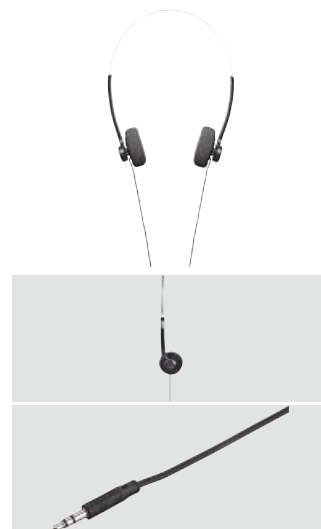

hama

Headphones "Basic4Music", On-Ear

Connection	3.5 mm Jack Plug
Material	Metal, Plastic Material
Sensitivity	100 dB/ mW
Cable Length	1.2 m
Speaker Diameter	27 mm
Frequency Range	20 Hz - 20 kHz
Impedance	32 Ω

- The headphones are equipped with an individually adjustable headband which adapts to the shape of your head

Black, Silver	00184011
10 BK	

Bluetooth-Headset

active line