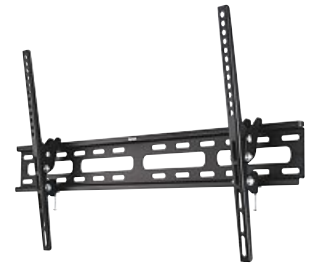

hama

Wall brackets
"Motion, 190 cm (75"),
1 Star"

Quality	3 Stars
Material	Metal
Maximum Load Capacity	60 kg
Rotation	0 °
Swivel Range	0 °
Tilt +/-	5 / 15 °
VESA (from-to)	50x50 - 800x400
Recommended Screen Size	94 - 191 cm (37" - 75")
Version	Tilting

- Easy-Fix system for simple and fully adjustable orientation of your TV
- Especially suited for ultra flat televisions, allows optimal positioning of the flat panel display in any room
- Supports all VESA standards up to 800 x 400
- Continuous +5/-15° tilt

Black				00108719
	5	SC		

TV ACCESSORIES