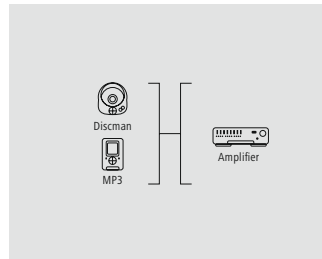

hama

**Jack Cable
"Audio, 3.5 mm Jack Plug/
Plug, Stereo", Black**

Quality	1 Star

- Shielded lines for optimum sound quality without interference
- For devices with a jack connection

5 m				00122310
	6	BK		
3 m				00122309
	6	BK		
1.5 m				00122308
	6	BK		
0.75 m				00122307
	6	BK