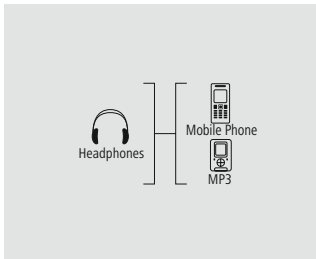

hama

Jack Cable
"2.5 mm Jack Plug - 3.5 mm
Jack Socket, Stereo", White

Quality	Standard

- Gold-plated plug with low contact resistance for secure signal transmission
- Flexible cable adapter

0.06 m				00014011
	6	BK