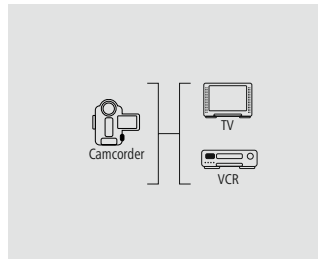

hama

Jack RCA Cable "3.5 mm 4-Pin Jack Plug - 3 RCA Plugs", Black

Quality	1 Star

- For digital cameras with 4-pin socket

1.5 m	00043119
6 BK