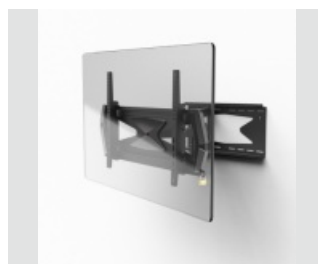

hama

Wall brackets "Fullmotion Professional, 203 cm (80\"/>

Quality	Professional
Material	Steel
Maximum Load Capacity	40 kg
Rotation	8 °
Swivel Range	180 °
Tilt +/-	5 / 10 °
VESA (from-to)	300x200 - 600x400
Recommended Screen Size	94 - 203 cm (37\" - 80\")
Version	Swivelling

- Tested safety: exacting stress, stability and functional tests guarantee high quality standards
- With the theft protection device, you can secure the TV using a padlock
- The TV can be hung in the bracket and secured with the fixing bar without any additional tools
- Removal of the fixing bar releases the mechanism and the TV can be removed
- If the TV bracket has been mounted slightly at an angle on the wall, the position of the TV can be corrected by a few degrees horizontally
- Easy-Fix system for simple and fully adjustable orientation of your TV
- Tested according to the criteria of a recognise testing body for use in public places, such as in hotels or conference rooms

Black				00118075
	2	SC