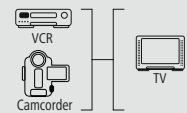

hama

RCA Scart Cable "Scart Plug - 3 RCA Plugs (Video/Stereo)", Black

Quality	1 Star

- Impedance of 75 ohms for optimum transmission quality
- For alternate recording to both ways with IN/OUT switch
- Straight cable

1.5 m	00043178	
6	BK