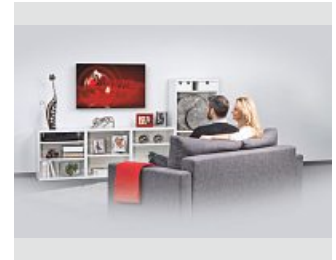

hama

Wall brackets
"Fix Ultral slim, 142 cm (56"), 3 Stars"

Quality	3 Stars
Material	Steel Plate
Maximum Load Capacity	50 kg
Rotation	0 °
Swivel Range	0 °
Tilt +/-	0 / 0 °
VESA (from-to)	50x50 - 400x400
Recommended Screen Size	81 - 142 cm (32" - 56")
Version	Fix

- Unobtrusive mount makes the bracket disappear inconspicuously behind the television
- Extremely flat profile allows modern and compact living space design
- Especially suited for ultra flat televisions, allows optimal positioning of the flat panel display in any room
- Supports all VESA standards up to 400 x 400

White	00084471
4	SC
Black	00011757
4	SC

TV ACCESSORIES