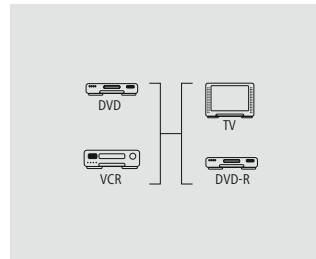

1.5 m	00043316
6 BK	

hama

**RCA Cable
"3 RCA Plugs - 3 RCA Plugs", Black**

Quality	1 Star
---------	--------

- Impedance of 75 ohms for optimum transmission quality
- E.g. for LCD projectors

2 m	00043134
6 BK	