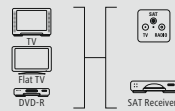

hama

Antenna Cable
"Coax Plug - Coax Socket,
90 dB", White

Screening Rate	90 dB
Type of Shielding	Double Shielded

- Double shielding for good reduction of electromagnetic interference
- Shielded lines for optimum picture and sound quality without interference
- 90-decibel screening rate (dense braiding + extra strong shielding foil) for protection from electromagnetic interference
- For devices with a 9.5 mm coax connection

20 m		00122407
	16 BK	
15 m		00122406
	16 BK	
10 m		00122405
	6 BK	
7.5 m		00122404
	6 BK	
5 m		00122403
	6 BK	
3 m		00122402
	6 BK	
1.5 m		00122401
	6 BK	
0.75 m		00122400
	6 BK