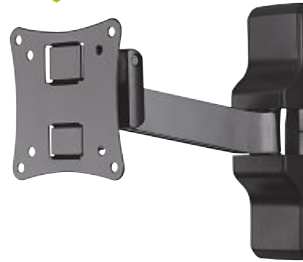

Wall brackets

hama

Wall brackets "Fullmotion
Ultraslim, 66 cm (26"),
5 Stars, 2 Joints"

Quality	5 Stars
Material	Metal
Maximum Load Capacity	25 kg
Rotation	3 °
Swivel Range	180 °
Tilt +/-	5 / 15 °
VESA (from-to)	75x75 - 100x100
Recommended Screen Size	25 - 66 cm (10" - 26")
Version	Swivelling/Tilting

- Tested safety: exacting stress, stability and functional tests guarantee high quality standards
- Extremely flat profile allows modern and compact living space design
- Easy-Fix system for simple and fully adjustable orientation of your TV
- If the TV bracket has been mounted slightly at an angle on the wall, the position of the TV can be corrected by a few degrees horizontally
- Cable manager provides organisation and necessary strain relief
- The drilling template means easy marking of the drill holes without having to hold the bracket up against the wall
- Exceptionally convenient and space-saving for optimal positioning of the flat screen in every room
- Supports all VESA standards up to 100 x 100
- Up to +5°/-15° continuous tilt
- Swivel range on 2 hinges: up to 180°
- 10-year warranty

Black		00108722
	6	SC