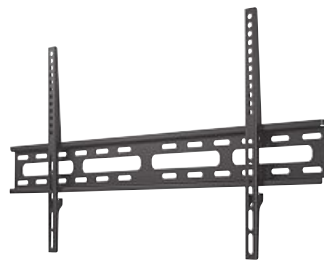

hama

Wall brackets
"Fix, 190 cm (75\"/>

Quality	3 Stars
Material	Metal
Maximum Load Capacity	60 kg
Rotation	0 °
Swivel Range	0 °
Tilt +/-	0 / 0 °
VESA (from-to)	50x50 - 800x400
Recommended Screen Size	94 - 191 cm (37" - 75")
Version	Fix

- Extremely flat profile allows modern and compact living space design
- Especially suited for ultra flat televisions, allows optimal positioning of the flat panel display in any room
- Supports all VESA standards up to 800 x 400

Black				00108718
	8	SC