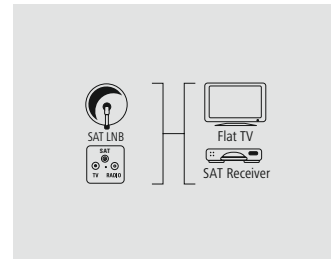

hama

Antenna Cable "F Plug - F Plug, 90 dB, Flexi-Slim", White

Screening Rate	90 dB
Type of Shielding	Triple Shielded

- Light and space-saving due to the ultra thin, flexible cable and the extra small plugs
- Triple shielding for very good reduction of electromagnetic interference
- Flexible materials guarantee optimum kink protection and prevent cable breakage
- High-quality materials and shielded lines for excellent picture and sound quality without interference
- Ferrite core for decimating remaining interference and for good signal transmission
- Gold-plated plug with low contact resistance for secure signal transmission
- 90-decibel screening rate (extremely dense braiding + double-layer shielding foil) for protection from electromagnetic interference
- For devices with an F connection

1.5 m	00122537
6 BK	

hama

Antenna Cable "F Plug, 90° - F Plug, 90°, Gold-Plated, 95 dB", White

Screening Rate	95 dB
Type of Shielding	Triple Shielded

- Space-saving 90° plug for connections in a minimum of space
- Screening rate of 95 decibels thanks to triple shielding (extremely dense braiding + two-layer shielding foil) for protection from electromagnetic interference
- Flexible materials guarantee optimum kink protection and prevent cable breakage
- High-quality materials and shielded lines for excellent picture and sound quality without interference
- Ferrite core for decimating remaining interference and for good signal transmission
- Gold-plated plug with low contact resistance for secure signal transmission
- Large screw head makes mounting with a spanner easier
- For devices with an F connection

5 m	00122511
6 BK	
1.5 m	00122510
6 BK	

hama

Antenna Cable „Quick F Plug - Quick F Plug, Gold- Plated, 100 dB", White

Screening Rate	100 dB
Type of Shielding	Triple Shielded

- Quick F plugs can easily be plugged on a socket, screwing not necessary, ideal when frequently changing the location
- Flexible materials guarantee optimum kink protection and prevent cable breakage
- Triple shielding for very good reduction of electromagnetic interference
- High-quality materials and shielded lines for excellent picture and sound quality without interference
- Ferrite core for decimating remaining interference and for good signal transmission
- Gold-plated plug with low contact resistance for secure signal transmission
- 100-decibel screening rate (extremely dense braiding + double-layer shielding foil) for protection from electromagnetic interference
- For devices with an F connection

5 m	00122536
6 BK	
3 m	00122535
6 BK	
1.5 m	00122534
6 BK	

hama

Antenna Cable "F Plug - F Plug, gold-plated, 100 dB", White

Screening Rate	100 dB
Type of Shielding	Triple Shielded