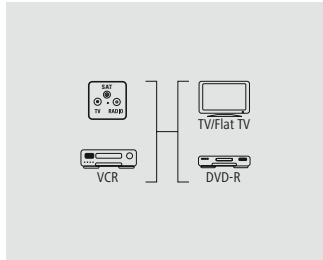

hama

Antenna Cable "Coax Plug - Coax Socket, 120 dB", White

Screening Rate	120 dB
Type of Shielding	Quad Shielded

- 24 K gold-plated plug for improved contact quality and optimal signal transmission
- Ferrite core for decimating remaining interference and for good signal transmission
- Quad-shielding for optimum reduction of electromagnetic interference
- With filter, therefore ideal for 100 Hz TV sets, flat screens and highly sensitive tuners

1.5 m				00083190
		6	BK