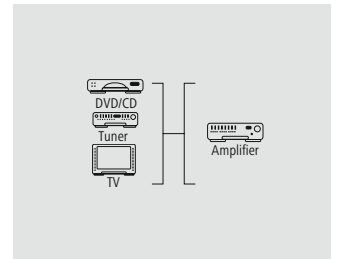

hama

RCA Cable "2 RCA Plugs - 2 RCA Plugs, Gold-Plated", Black

Quality	3 Stars

- Flexible materials guarantee optimum kink protection and prevent cable breakage
- High-quality materials and shielded lines for excellent sound quality without interference
- Gold-plated plug with low contact resistance for secure signal transmission
- Colour coding on the inside of the plugs for easy connecting
- For devices with an analogue RCA connection

10 m	00122285
6 BK	
5 m	00122284
6 BK	
3 m	00122283
6 BK	
1.5 m	00122282
6 BK	

AV CABLES & ADAPTERS