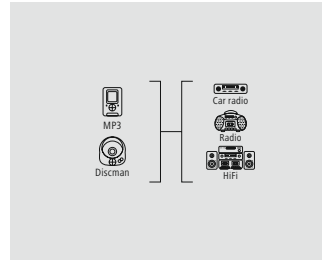

hama

**Jack Cable
"Audio, 3.5 mm Jack Plug
90°/Plug, Stereo", Black**

Quality	1 Star

- Shielded lines for optimum sound quality without interference
- For devices with a jack connection

1.5 m				00122312
	6	BK		
0.5 m				00122311
	6	BK