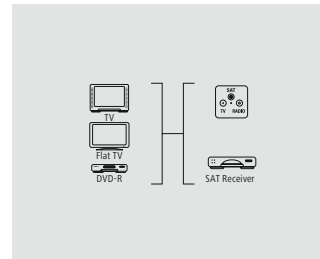

hama

Antenna Cable „Coax Plug - Coax Socket, 90°, Gold-Plated, 95 dB“, White

Screening Rate	95 dB
Type of Shielding	Triple Shielded

- Space-saving 90° plug for connections in a minimum of space
- Screening rate of 95 decibels thanks to triple shielding (extremely dense braiding + two-layer shielding foil) for protection from electromagnetic interference
- Flexible materials guarantee optimum kink protection and prevent cable breakage
- High-quality materials and shielded lines for excellent picture and sound quality without interference
- Ferrite core for decimating remaining interference and for good signal transmission
- Gold-plated plug with low contact resistance for secure signal transmission
- For devices with a 9.5 mm coax connection

10 m	00122421
12 BK	
5 m	00122420
6 BK	
3 m	00122419
6 BK	
1.5 m	00122418
6 BK