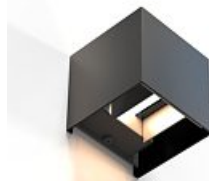

LED Wall lamp

hama

LED Wall lamp "WiFi, quadratic, IP44 for inside and outside"

- LED light for integration into your own WiFi network via the free "Hama Smart Solution" app
- Light cone can be individually adjusted up and down
- Works entirely without gateway/bridge
- Control via free app or optionally via "Amazon Alexa" and "Google Assistant" voice control, as well as manual switch on/off
- Also controllable on the move via the app, keeping you in full control
- Settings: e.g. Switch On/Off, steplessly dimmable, colour temperature selection
- Colour temperature: 2700K warm white - 6500K daylight
- Clear, white light
- Also suitable for outdoor use thanks to protection class IP44, ideal for balconies, patios and courtyard entrances
- Splash-protected from all directions
- Operating system: Android 4.3 and iOS 8.0 or later

White	00176564
Black	00176563
	12 SC