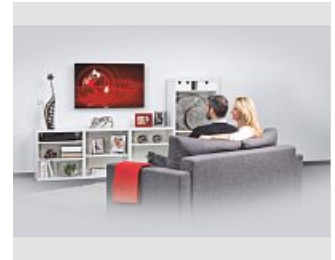

hama

**Wall brackets
"Fix, 142 cm (56"), 3 Stars"**

Quality	3 Stars
Material	Steel Plate
Maximum Load Capacity	30 kg
Rotation	0 °
Swivel Range	0 °
Tilt +/-	0 / 0 °
VESA (from-to)	50x50 - 400x400
Recommended Screen Size	81 - 165 cm (32" - 65")
Version	Fix

- Extremely flat profile allows modern and compact living space design
- Especially suited for ultra flat televisions, allows optimal positioning of the flat panel display in any room
- Supports all VESA standards up to 400 x 400

Black				00108770
	10	SC		

TV ACCESSORIES