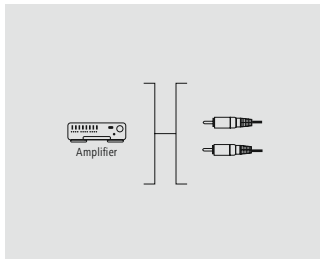

Cables & Adapters

AV CABLES & ADAPTERS

hama

**RCA Cable
"2 RCA Plugs - 2 RCA Sockets, Gold-Plated", Black**

Quality	1 Star

- Shielded lines for optimum sound quality without interference
- Gold-plated plug with low contact resistance for secure signal transmission
- Colour coding on the inside of the plugs for easy connecting
- For devices with an analogue RCA connection

1.5 m	00123228
6 BK