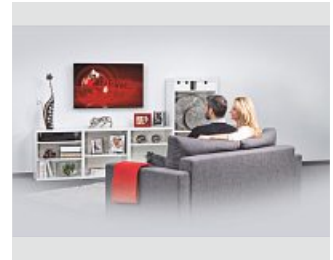

hama

Wall brackets
"Fix, 122 cm (48\"/>

Quality	1 Star
Material	Steel Plate
Maximum Load Capacity	25 kg
Rotation	0 °
Swivel Range	0 °
Tilt +/-	0 / 0 °
VESA (from-to)	50x50 - 200x200
Recommended Screen Size	48 - 122 cm (19" - 48")
Version	Fix

- Extremely flat profile allows modern and compact living space design
- Optimal positioning of the flat panel display in every room
- Supports all VESA standards up to 200 x 200

Black				00118106
	28	SC		

TV ACCESSORIES