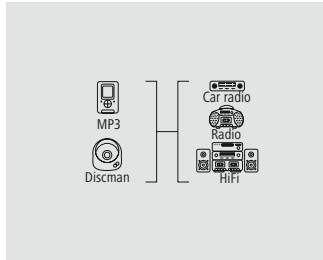

hama

**Jack Cable
"3.5 mm Jack Plug/Plug,
stereo", Black**

Quality	1 Star

- PE insulator

1.5 m				00043330
	6	BK