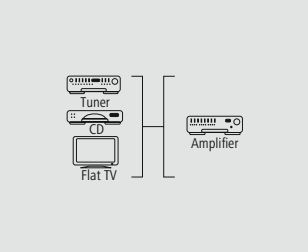

hama

RCA Cable „2 RCA Plugs - 2 RCA Plugs, Metal, Gold- Plated”, Bronze Coffee

Quality	5 Stars

- Robust metal plug with the best shielding for reliable signal transmission
- High-quality materials and shielded lines for excellent sound quality without interference
- Easy to lay thanks to the elastic, environment-friendly TPE material
- Flexible materials guarantee optimum kink protection and prevent cable breakage
- Elegant and flexible fabric jacket for additional kink protection
- 24 K gold-plated plug for improved contact quality and optimal signal transmission
- Colour coding on the inside of the plugs for easy connecting
- For devices with an analogue RCA connection

1.5 m				00122292
	6	BK