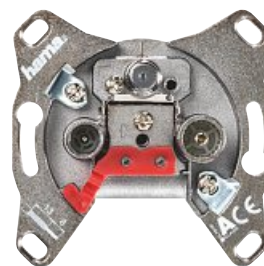

hama

SAT/Antenna Terminal Socket, 0 dB, 4-in-1

Connection for	TV + SAT + Radio + Telephone + Unicable
Material	Die-cast housing
Model	Without cover and frame
Frequency Range	5 Mhz - 2200 Mhz
Usage	Terminal Socket

- Simultaneous use of SAT, cable TV, internet and telephone possible
- Connector capable of operating in the return channel for interactive applications such as internet or telephone via cable modem
- TV, telephone and Internet (Triple) through a single line
- Unicable compatible for use in single cable systems according to EN 50494
- Capable of receiving DVB-S/-C/-T
- Multimedia-compatible with 5 to 65 MHz feedback channel (Internet/telephone)
- The Internet signal is received at the TV socket
- Diode-decoupled SAT connection
- Extended F-socket (installation-friendly)
- Suitable for covers compliant with German standards, e.g. for Bush + Jäger
- Ideal for HDTV

Technical data:

- Frequency range: 5 to 2,200 MHz

With SAT connection: 950 to 2,200 MHz

Connection loss: <2dB

bei TV-Anschluss: 109 bis 865 MHz;

0 dB	00121690
6 BK	

Resistance

hama

Terminating Resistor 75 ohms

Quality	1 Star
Connection	F Socket

- Fully shielded plug housing with integrated terminating resistor

		00047516
	6 BK	

SAT TECHNOLOGY