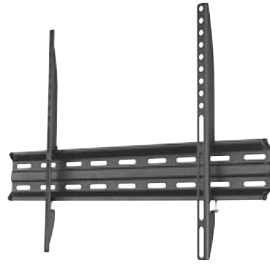

hama

Wall brackets
"Fix, 190 cm (75\"/>

Quality	1 Star
Material	Steel Plate
Maximum Load Capacity	40 kg
Rotation	0 °
Swivel Range	0 °
Tilt +/-	0 / 0 °
VESA (from-to)	50x50 - 600x400
Recommended Screen Size	81 - 191 cm (32\"/>

- Extremely flat profile allows modern and compact living space design
- Optimal positioning of the flat panel display in every room
- Supports all VESA standards up to 600 x 400

Black				00118107
	10	SC