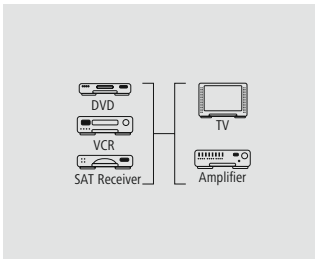

1.5 m	00043316
6 BK	

hama

**RCA Cable
"3 RCA Plugs - 3 RCA Plugs", Black**

Quality	1 Star
---------	--------

- Impedance of 75 ohms for optimum transmission quality
- E.g. for LCD projectors

2 m	00043134
6 BK	