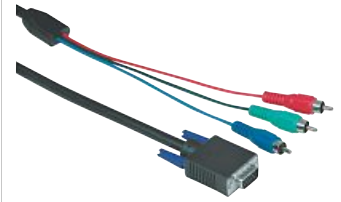

hama

RCA Cable „Connecting Cable, 3 RCA Plugs - HDD Plug, 15 Pins“, Black

Quality	1 Star

- Shielded lines for optimum picture quality without interference
- Adapts 15-pin HDD to 3 RCA (YUV)

2 m							00122229
		6	BK