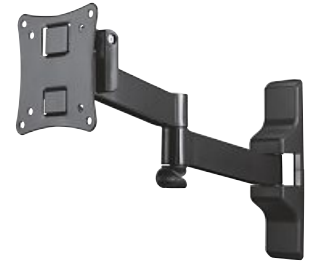

hama

Wall brackets "Fullmotion
Ultraslim, 66 cm (26"),
5 Stars, 3 Joints"

Quality	5 Stars
Material	Metal
Maximum Load Capacity	25 kg
Rotation	3 °
Swivel Range	180 °
Tilt +/-	5 / 15 °
VESA (from-to)	75x75 - 100x100
Recommended Screen Size	25 - 66 cm (10" - 26")
Version	Swivelling/Tilting

- Extremely flat profile allows modern and compact living space design
- Easy-Fix system for simple and fully adjustable orientation of your TV
- If the TV bracket has been mounted slightly at an angle on the wall, the position of the TV can be corrected by a few degrees horizontally
- Cable manager provides organisation and necessary strain relief
- The drilling template means easy marking of the drill holes without having to hold the bracket up against the wall
- Exceptionally convenient and space-saving for optimal positioning of the flat screen in every room
- Supports all VESA standards up to 100 x 100
- Up to +5°/-15° continuous tilt
- Swivel range on 3 hinges: up to 180°
- Adapts to the individual living space situation, can be swivelled by up to 90° to the left and right
- 10-year warranty

Black		00108723
White		00108737
	6	SC