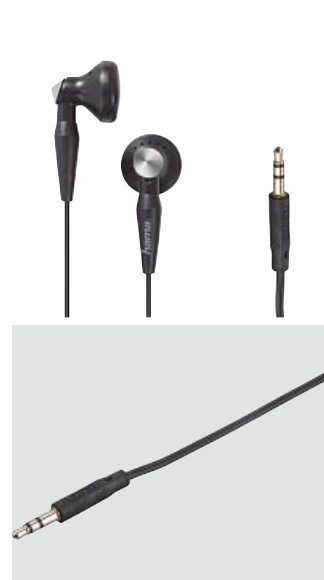

- The perfect fit reduces unwanted exterior noise so that you can enjoy your music without being disturbed
- Silicone earbuds in three different sizes (S, M, L) for an individual, perfect fit

Black	00184003
White	00184004
10 BK	