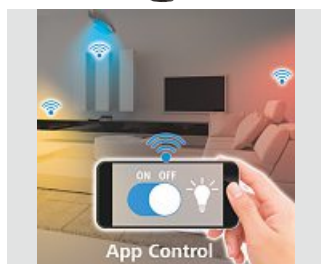

hama

WLAN LED Lamp, Retro, E27, 7W, without Hub, for Voice / App Control, white

Can be Dimmed	No
Bauform / Durchmesser / Höhe	A 60 / 60 mm / 108 mm
Lamp socket	E 27
Nominal Service Life	25000 h
Power Consumption of an Equivalent Incandescent Lamp	60 W
Nominal Beam Angle	200 °
Nominal Light Output	806 lm
Nominal Power Consumption	6,5 W
Colour Reproduction Index RA (min.)	80

- Our WLAN light bulb works without any gateway (hub): you don't need an additional device, and you save on extra costs since the WLAN lamp establishes a direct WiFi connection with the router
- From cosy to active: choose exactly the colour temperature that matches your activities, e.g. warm white for a relaxed evening or daylight for cooking
- Light and design in one: fashionable vintage light bulb in full-glass housing with filament look
- Step by step to the Smart Home: with the Hama Smart Home app, you can expand and network your smart home with any number of Hama Smart Home products
- Be it on the sofa or the train: with the Hama Smart Home app, you can control your WLAN LED lamp from anywhere and you have control over your lighting at all times

00176587

10 BK