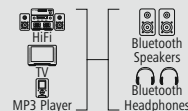

Bluetooth Audio Adapter

hama

"Twin" Bluetooth® Audio Transmitter, for two pairs of headphones

Connection	3.5 mm Jack Socket
Max. Range	10 m
Bluetooth Version	3.0 + EDR

- Simultaneous music transfer to two pairs of Bluetooth headphones
- APTX technology for better audio quality despite the limited bandwidth with Bluetooth
- Converts every standard audio player like a hifi system, TV or MP3 player into a Bluetooth transmitter
- Can be paired with every Bluetooth compatible device like headphones, speakers, receivers
- Audio input via the supplied 3.5 mm jack cable (adaptation to RCA possible)
- Auto pairing for user-friendly operation and quick readiness for use
- Power supply via USB e.g. directly on the TV or via a separate power adapter
- Range: up to 10 metres (with a clear view)

Black	00040987
	6 BK