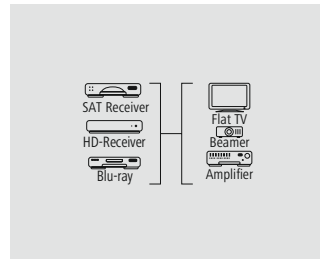

Quality	5 Stars
Data Transfer Rate	18 Gbit/s
Version	High Speed with Ethernet
Max. Resolution	4k (4096 x 2160)

- Integrated channel for transmitting network data with up to 100 Mbit/s
- 3D transmission due to extended bandwidth
- Return of the audio signal without additional audio cable (ODT, RCA etc.)
- Full metal plug for best shielding
- Ferrite core for decimating remaining interference and for good signal transmission
- Elegant and flexible fabric jacket for additional kink protection
- HDMI™ cable for perfect, high-resolution ultra HD cinema quality 4096x2160 (4k) pixels
- Gold-plated plug contacts for improved contact quality and optimum signal transmission
- Fully shielded audio and video lines for optimum reduction of electromagnetic interference
- Image resolution: 3840 x 2160 - 24 Hz/25 Hz/30 Hz/50 Hz/60Hz, 4096 x 2160 - 24 Hz
- Colour space: 30/36/48 bits
- Transmission of the following audio data: 8PCM, Dolby Digital, DTS, MPEG, DVD-Audio, SACD, Dolby Digital Plus, True HD, dts-HD
- Transmission of the type of player via ACE (Automatic Content Enhancement)

3 m		00083057
	6 BK	
1.5 m		00083056
	6 BK