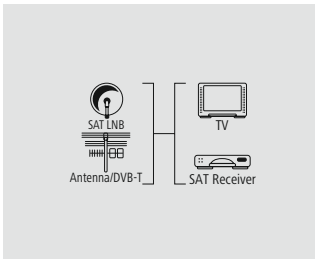

hama

**Antenna Cable
"F Socket - F Socket, gold-plated", Grey**

- Fully shielded audio and video lines for optimum reduction of electromagnetic interference
- Gold-plated plug with low contact resistance for secure signal transmission
- For satellite systems or CATV
- Suitable for digital applications

0.2 m				00044195
	6	BK