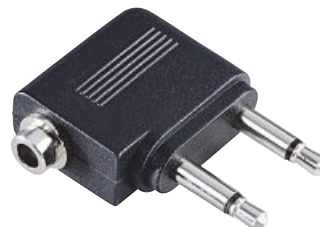

Quality	1 Star
---------	--------

- Compact adapter

Black	00043353
6 BK	

hama

Jack Plug Adapter "3.5 mm Stereo Jack Plug - 6.3 mm Stereo Jack Socket"

Quality	1 Star
---------	--------

- Compact adapter

Black	00043375
6 BK	