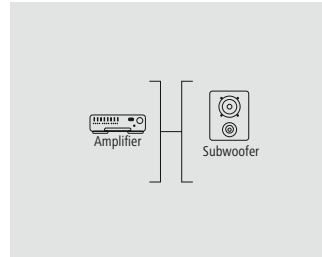

hama

**RCA Cable
"RCA Plug - 2 RCA Plugs,
Gold-Plated", Black**

Quality 3 Stars

- Flexible materials guarantee optimum kink protection and prevent cable breakage
- High-quality materials and shielded lines for excellent sound quality without interference
- Gold-plated plug with low contact resistance for secure signal transmission
- Colour coding on the inside of the plugs for easy connecting
- For devices with an RCA connection

5 m	00122289
6 BK	
1.5 m	00122288
6 BK