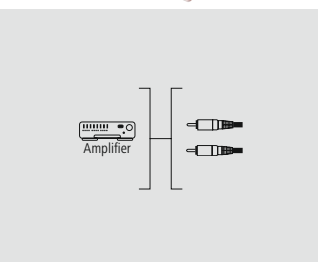

hama

RCA Cable "2 RCA Plugs - 2 RCA Sockets", Black

Quality	1 Star

- Shielded lines for optimum sound quality without interference
- Colour coding on the inside of the plugs for easy connecting
- For devices with an analogue RCA connection

10 m	00122279
6 BK	
5 m	00122278
6 BK	
3 m	00122277
6 BK	
1.5 m	00122276
6 BK