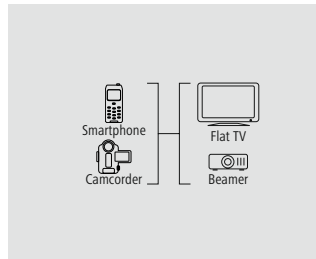

hama

HDMI™-Cable „High Speed, HDMI Plug - HDMI Plug, Ethernet + 2 HDMI Adapters“, Black

Quality	3 Stars
Data Transfer Rate	10.2 Gbit/s
Version	High Speed with Ethernet
Max. Resolution	1080 p

- High-quality materials and separately shielded lines for excellent picture and sound quality without interference
- 3in1 connection for connecting every device with HDMI™ connection to a TV or a projector
- Gold-plated plug with low contact resistance for secure signal transmission
- Integrated channel for transmitting network data with up to 100 Mbit/s
- Return of the audio signal without additional audio cable (ODT, RCA etc.)
- HDMI™ cable for perfect, high-resolution ultra HD cinema quality 4096x2160 (4k) pixels
- 3D transmission due to the high bandwidth
- High-speed transmission of up to 18 Gbit/s for all image and sound standards with a bandwidth of 600 MHz and more
- Image resolution: 3840 x 2160 - 24 Hz/25 Hz/30 Hz/50 Hz/60 Hz, 4096 x 2160 - 24 Hz
- Colour space: 30/36/48 bits
- Transmission of the following audio data: 8PCM, Dolby Digital, DTS, MPEG, DVD-Audio, SACD, Dolby Digital Plus, True HD, dts-HD
- Transmission of the type of player via ACE (Automatic Content Enhancement)

1.5 m	00122227
6 BK