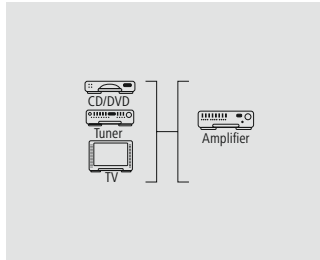

hama

RCA Cable
"2 RCA Plugs - 2 RCA
Plugs", Black

Quality	Standard
---------	----------

1.5 m		00011946
	25 BA	
1.2 m		00011947
	25 BA	

RCA Adapter

hama

Audio Adapter 2 RCA Male
Plugs - 3.5 mm Female Jack
Stereo