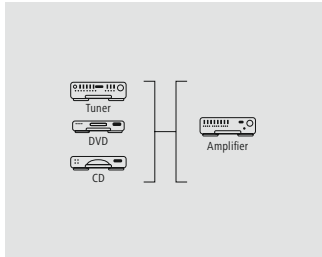

Cables & Adapters

AV CABLES & ADAPTERS

hama

**RCA Cable
"2 RCA Plugs - 2 RCA Plugs,
Gold-Plated", Black**

Quality 3 Stars

- Reinforced cable material for better conductivity and greater protection
- High-quality materials and shielded lines for excellent sound quality without interference
- Flexible materials guarantee optimum kink protection and prevent cable breakage
- Gold-plated plug with low contact resistance for secure signal transmission
- Colour coding on the inside of the plugs for easy connecting
- For devices with an analogue RCA connection

10 m	00123235
6 BK