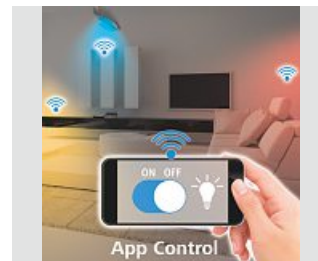

LED Bulb

hama

WLAN LED Lamp, E14, 5.5 W, without Hub, for Voice / App Control, white

Can be Dimmed	Yes
Bauform / Durchmesser / Höhe	C 37 / 37 mm / 106 mm
Lamp socket	E 14
Nominal Service Life	25000 h
Power Consumption of an Equivalent Incandescent Lamp	40 W
Nominal Beam Angle	200 °
Nominal Light Output	470 lm
Nominal Power Consumption	5.5 W
Colour Reproduction Index RA (min.)	80

- Our WLAN light bulb works without any gateway (hub): you don't need an additional device, and you save on extra costs since the WLAN lamp establishes a direct WiFi connection with the router
- From cosy to active: choose exactly the colour temperature that matches your activities, e.g. warm white for a relaxed evening or daylight for cooking
- Step by step to the Smart Home: with the Hama Smart Home app, you can expand and network your smart home with any number of Hama Smart Home products
- Be it on the sofa or the train: with the Hama Smart Home app, you can control your WLAN LED lamp from anywhere and you have control over your lighting at all times
- Whether it be Amazon Alexa or Google Assistant: conveniently control all kinds of lighting effects via the smart lamp using voice commands

				00176586
	10	BK