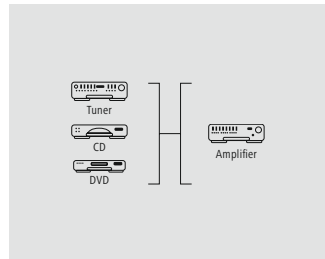

hama

RCA Cable „RCA Plug - RCA Plug, Digital, Metal, Gold-Plated“, Bronze Coffee

Quality	5 Stars

- Robust metal plug with the best shielding for reliable signal transmission
- High-quality materials and shielded lines for excellent sound quality without interference
- Easy to lay thanks to the elastic, environment-friendly TPE material
- Flexible materials guarantee optimum kink protection and prevent cable breakage
- Elegant and flexible fabric jacket for additional kink protection
- 24 K gold-plated plug for improved contact quality and optimal signal transmission
- Impedance of 75 ohms for optimum transmission quality
- Coaxial cable structure reproduces clear treble and rich bass
- Colour coding on the inside of the plugs for easy connecting
- For devices with a digital RCA connection

3 m	00122270
6 BK	
1.5 m	00122269
6 BK