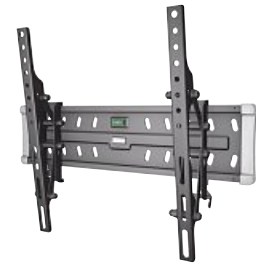

hama

Wall brackets
"Tilt, Premium, VESA
400x400, 165 cm (65\"/>

Quality	Premium
Material	Aluminium
Maximum Load Capacity	35 kg
Rotation	3 °
Swivel Range	0 °
Tilt +/-	15 / 15 °
VESA (from-to)	200x200 - 400x400
Recommended Screen Size	81 - 165 cm (32" - 65")
Version	Tilting

- Design version made of high-quality aluminium, sturdy steel and chrome-plated plastic materials
- Special hinge for easy and fully adjustable orientation of the TV for an optimal viewing angle
- If the TV bracket has been mounted slightly at an angle on the wall, the position of the TV can be corrected by a few degrees horizontally
- Easy installation in only three steps
- The drilling template means easy marking of the drill holes without having to hold the bracket up against the wall
- Spirit level, drilling template, marker pen, dowels and screws for quick and easy mounting of the wall bracket
- Vibration dampers for the ultimate sound experience
- All fastening materials for the TV set are included in the extent of delivery
- All fastening materials for the wall are included in the extent of delivery
- Supports all VESA standards up to 400 x 400
- Also suitable for non-VESA-compatible TV sets

Black				00118055
	4	SC		

TV ACCESSORIES