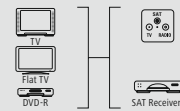

hama

Antenna Cable
"Coax Plug - Coax Socket,
90 dB", Black

Screening Rate	90 dB
Type of Shielding	Double Shielded

- Double shielding for good reduction of electromagnetic interference
- Shielded lines for optimum picture and sound quality without interference
- 90-decibel screening rate (dense braiding + extra strong shielding foil) for protection from electromagnetic interference
- For devices with a 9.5 mm coax connection

3 m		00122409
	6 BK	
1.5 m		00122408
	6 BK	

ANTENNA