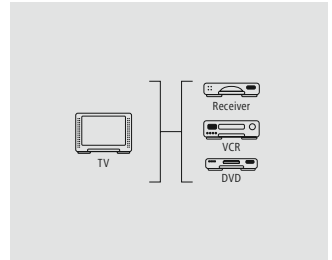

AV CABLES & ADAPTERS