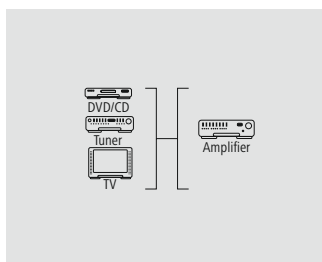

hama

RCA Cable "Cable, 2 RCA Plugs - 2 RCA Plugs", Silver

Quality	3 Stars

- Gold-plated plug with low contact resistance for secure signal transmission
- Double shielding for good reduction of electromagnetic interference
- 2-coloured plugs
- Silver cable sheath

3 m	00078702
6 BK	
1.5 m	00078701
6 BK