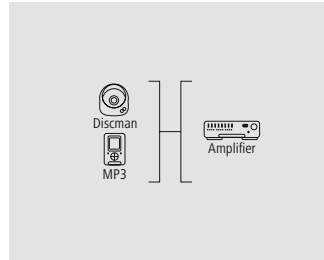

hama

Jack RCA Cable „Audio, 3.5 mm Jack Plug - 2 RCA Plugs, Stereo, Gold-Plated“, Black

Quality	3 Stars

- Flexible materials guarantee optimum kink protection and prevent cable breakage
- High-quality materials and shielded lines for excellent sound quality without interference
- Gold-plated plug with low contact resistance for secure signal transmission
- Colour coding on the inside of the plugs for easy connecting
- Form-fitting plug with elevation for a firm hold in every jack socket, also with a bag/cover, for excellent audio quality without interruption

10 m	00122301
6 BK	
5 m	00122300
6 BK	
3 m	00122299
6 BK	
1.5 m	00122298
6 BK