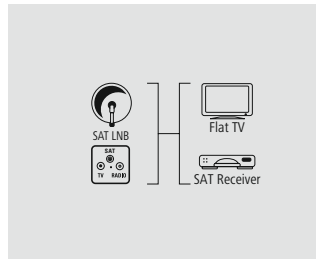

0.2 m				00116000
	60	PO		

hama

**Antenna Cable
"F Plug - F Plug, 75 dB, 25 Pieces", White**

Screening Rate	75 dB
Type of Shielding	Double Shielded

- Double shielded (braiding + aluminium foil)

5 m				00029803
	25	BA		
3 m				00011898
	25	BA		
1.5 m				00011899
	25	BA		