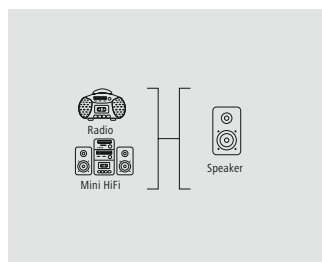

hama

RCA Cable "1 RCA Plug - 1 RCA Socket", Black

Quality	1 Star

- Shielded lines for optimum sound quality without interference
- Colour coding on the inside of the plugs for easy connecting
- For devices with an analogue RCA connection

3 m	00122281
6 BK	
2.5 m	00043223
6 BK