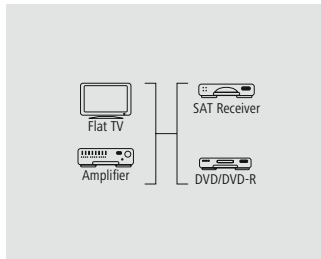

Cables & Adapters

AV CABLES & ADAPTERS

hama

HDMI™-Cable „High Speed, HDMI Plug - HDMI Plug“, Black

Quality	Standard
Data Transfer Rate	10.2 Gbit/s
Version	High Speed
Max. Resolution	1080 p

- One audio cable less with the audio return channel: HDMI™ can send and return audio signals – for example, to the soundbar connected to the receiver
- Transmission of all digital video, audio and copy protection data and signals
- High speed transmission of up to 10.2 Gbit/s for all image and sound standards

3 m			00011959
	25	BA	
1.5 m			00011955
	25	BA