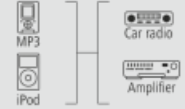

hama

Jack Cable
"3.5 mm Jack Plug/Plug,
Stereo", Black

Quality	Standard

- Gold-plated plug with low contact resistance for secure signal transmission
- Extra-small plug housings in a professional high-end design, their design and size is perfect for compact MP3 players and smartphones

0.5 m	00014087
6 BK