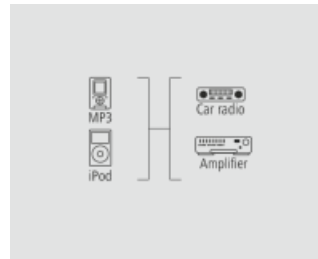

hama

Jack Cable
"3.5 mm Jack Plug/Plug,
Stereo", Black

Quality	Standard
---------	----------

- Gold-plated plug with low contact resistance for secure signal transmission
- Extra-small plug housings in a professional high-end design, their design and size is perfect for compact MP3 players and smartphones