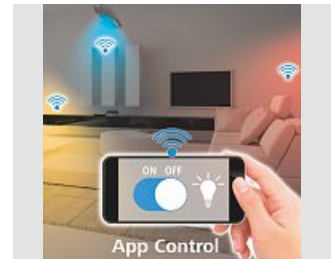

hama

WiFi-LED Light, GU10, 4.5W, white, can be dimmed

Can be Dimmed	Yes
Bauform / Durchmesser / Höhe	PAR 16 / 50 mm / 70 mm
Lamp socket	GU 10
Nominal Service Life	25000 h
Power Consumption of an Equivalent Incandescent Lamp	28 W
Nominal Beam Angle	120 °
Nominal Light Output	300 lm
Nominal Power Consumption	4.5 W
Colour Reproduction Index RA (min.)	80

- LED lamp for integration into your own WiFi network via the free "Hama Smart Home" app
- Works entirely without gateway/bridge
- Colour temperature: 2700K warm white to 6500K daylight
- Control via free app or optionally via "Amazon Alexa" and "Google Assistant" voice control
- Also controllable on the move via the app, keeping you in full control
- Several lamps can be controlled simultaneously
- Clear, white light
- Settings: e.g. Switch On/Off, steplessly dimmable, colour change
- Operating system: Android 4.3 and iOS 8.0 or later

	00176558
10 BK