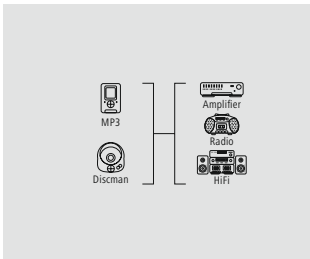

Cables & Adapters

AV CABLES & ADAPTERS

hama

Jack Cable „Audio, 3.5 mm Jack Plug/Plug, Stereo, Gold-Plated, Fabric“, Anthracite

Quality	High Quality

- Flexible materials guarantee optimum kink protection and prevent cable breakage
- High-quality materials and shielded lines for excellent sound quality without interference
- Gold-plated plug with low contact resistance for secure signal transmission
- For devices with a jack connection
- With a sturdy mesh cover which is made of fine fabric

1 m				00056583
	6	BK		

hama

Audio Cable, 3.5 mm plug - 3.5 mm plug, stereo, fabric, gold-plated, 1.0 m

Quality	High Quality

- Shielded lines for optimum sound quality without interference
- For devices with a jack connection
- With a sturdy mesh cover which is made of fine fabric

1 m				00030131
	10	BA		

hama

Jack Cable „Audio, 3.5 mm Jack Plug/Plug, Stereo, Metal, Gold-Plated“, Bronze Coffee

Quality	5 Stars

- Robust metal plug with the best shielding for reliable signal transmission
- High-quality materials and shielded lines for excellent sound quality without interference
- Easy to lay thanks to the elastic, environment-friendly TPE material
- Elegant and flexible fabric jacket for additional kink protection
- Flexible materials guarantee optimum kink protection and prevent cable breakage
- 24 K gold-plated plug for improved contact quality and optimal signal transmission
- Form-fitting plug with elevation for a firm hold in every jack socket, also with a bag/cover, for excellent audio quality without interruption
- For devices with a jack connection

3 m				00122328
	6	BK		
1.5 m				00122327
	6	BK		

hama

Jack Cable „Audio, 3.5 m Jack Plug 90° - Socket, Stereo, Three Colours“, Grey, Red, Black

Quality	3 Stars