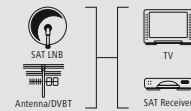

hama

Antenna Cable "F Socket - F Socket", White

Type of Shielding Shielded

- Very sturdy flat cable for bridging windows and doors without drilling holes
- Shielded lines for optimum picture and sound quality without interference
- For satellite systems or CATV/GA
- Digital compatibility

0.2 m 00122492

6 BK

SAT TECHNOLOGY