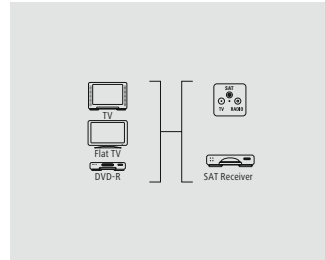

hama

Antenna Cable „Coax Plug - Coax Socket, metal, gold-plated, 120 dB”, Bronze Coffee

Screening Rate	120 dB
Type of Shielding	Quad Shielded

- Robust metal plug with the best shielding for reliable signal transmission
- Quad-shielding for optimum reduction of electromagnetic interference
- Easy to lay thanks to the elastic, environment-friendly TPE material
- Flexible materials guarantee optimum kink protection and prevent cable breakage
- High-quality materials and shielded lines for excellent picture and sound quality without interference
- Removable ferrite core for more flexibility when mounting the cable and for decimating remaining interference
- Elegant and flexible fabric jacket for additional kink protection
- 24 K gold-plated plug for improved contact quality and optimal signal transmission
- 120 decibel screening rate (two layers each of high-density braiding + shielding foil) for protection from electromagnetic interference
- For devices with a 9.5 mm coax connection

10 m				00122428
		16	BK	
5 m				00122427
		22	BK	
3 m				00122426
		6	BK	
1.5 m				00122425
		6	BK