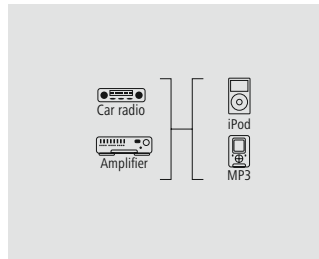

Jack RCA Cable

**Jack RCA Cable
"AluLine, 3.5 mm Jack - 2x
RCA Plug, Stereo", Silver**

Quality	High Quality

- Gold-plated plug with low contact resistance for secure signal transmission
- Extra-small plug housings in a professional high-end design, their design and size is perfect for compact MP3 players and smartphones
- Inner conductor made of oxygen-free copper for improved transmission properties
- Elegant and flexible fabric jacket for additional kink protection
- Elegant and robust aluminium housing
- With colour coding inside

2 m	00080865
6 BK	
1 m	00080864
6 BK