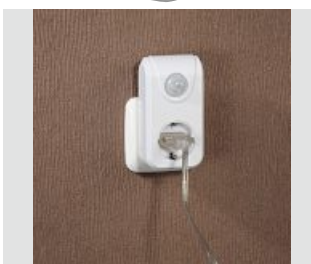

Motion Detector

PIR Motion Switch with Twilight Sensor

Power Supply	Adapter, Universal Power Supply

- No need to make changes to the domestic installation, simply install between the wall socket and the consumer (e.g. lamp)
- When a person enters the detection zone, the power outlet is automatically switched on
- The power outlet automatically switches off after about 5 minutes (after the last motion detection)
- PIR motion sensor is only active in case of lighting conditions under 5 lux
- Coverage angle of PIR sensor: 100°
- Maximum connected load: 16A (inductive loads 3A)

White	00108854
8 BK