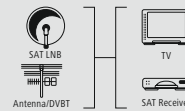

Antenna Cable

hama

Antenna Cable "F Socket - F Socket, gold-plated", White

Type of Shielding Double Shielded

- Very sturdy flat cable for bridging windows and doors without drilling holes
- High-quality materials and shielded lines for excellent picture and sound quality without interference
- Gold-plated plug with low contact resistance for secure signal transmission
- For satellite systems or CATV/GA
- Digital compatibility

0.2 m 00122491

6 BK