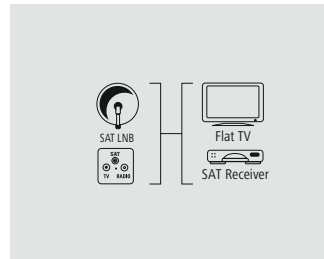

hama

**Antenna Cable
"F Plug - F Plug, 90 dB",
White**

Screening Rate	90 dB
Type of Shielding	Double Shielded

- Double shielding for good reduction of electromagnetic interference
- Shielded lines for optimum picture and sound quality without interference
- Large screw head makes mounting with a spanner easier
- 90-decibel screening rate (dense braiding + extra strong shielding foil) for protection from electromagnetic interference
- For devices with an F connection

10 m	00122503
6 BK	
7.5 m	00122528
6 BK	
5 m	00122502
6 BK	
3 m	00122501
6 BK	
1.5 m	00122500
6 BK