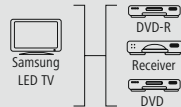

Special Scart TV Adapter

hama
Adapter for Samsung TV,
Scart socket - Samsung plug

Quality	1 Star

- For adapting the Scart signal to a Samsung specific connection

Black	00083099
6 BK