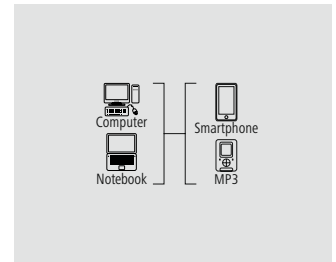

hama

USB Cable "Micro USB"

Connection	Micro-USB-Plug, USB-A Plug

1.5 m	00014125
6 BK	

AV CABLES & ADAPTERS