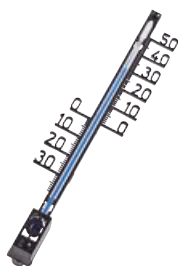

Measuring Devices & Sensors | Thermometers

hama

Indoor/outdoor thermometer, tree structure, 16 cm, analogue

- Analogue thermometer for indoor and outdoor use
- Weatherproof plastic housing
- Also ideal for heating cost control or reduction: one degree less can save up to 6% on heating costs
- Hanging fitting, e.g. for securing with a nail or similar
- Clear scaling accurate to one degree
- Temperature display in degrees Celsius
- The thermometer design classic

Black				00186404
	8	BK