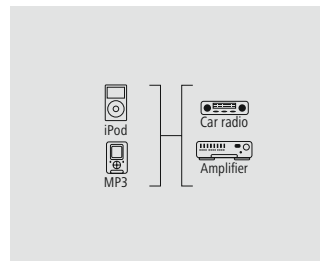

hama

Jack Cable "AluLine, 3.5 mm Jack Plug/Plug, Stereo", Silver

Quality	High Quality

- Extra-small plug housings, their design and size is perfect for compact MP3 players/mobile phones such as iPod Nano/Touch or iPhone, iPad, etc.
- Connector housing in a professional high-end design
- Gold-plated contacts
- High-quality copper shielded inner conductor material (OFC)
- Highly flexible, elegant and tear-proof mesh jacket

2 m	00080869
6 BK