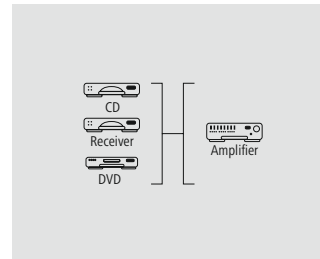

hama

RCA Cable "RCA Plug - RCA Plug, Digi- tal", Black

Quality	1 Star

- Shielded lines for optimum sound quality without interference
- Impedance of 75 ohms for optimum transmission quality
- Coaxial cable structure reproduces clear treble and rich bass
- Colour coding on the inside of the plugs for easy connecting
- For devices with a digital RCA connection

3 m							00122265
		6	BK				
1.5 m							00122264
		6	BK