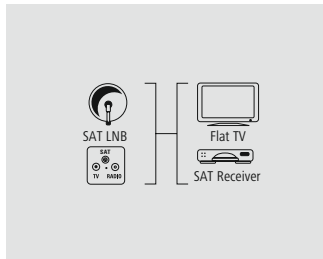

Cables & Adapters

hama

**Antenna Cable
"F Plug - F Plug, 90 dB",
White**

Screening Rate	90 dB
Type of Shielding	Double Shielded

- Double shielding for good reduction of electromagnetic interference
- Shielded lines for optimum picture and sound quality without interference
- Large screw head makes mounting with a spanner easier
- 90-decibel screening rate (dense braiding + extra strong shielding foil) for protection from electromagnetic interference
- For devices with an F connection

5 m	00122436
6 BK	
3 m	00122435
6 BK	
1.5 m	00122434
6 BK