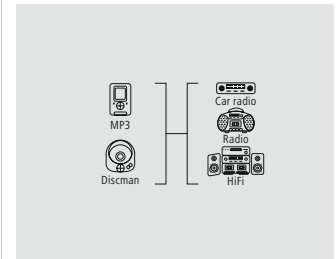

hama

Jack Cable „Flexi-Slim, 3.5 mm Jack Plug 90° - Plug, Stereo“, Black

Quality	3 Stars

- Light and space-saving due to the ultra thin, flexible cable and the extra small plugs
- High-quality materials and shielded lines for excellent sound quality without interference
- Flexible materials guarantee optimum kink protection and prevent cable breakage
- Gold-plated plug with low contact resistance for secure signal transmission
- Form-fitting plug with elevation for a firm hold in every jack socket, also with a bag/cover, for excellent audio quality without interruption
- For devices with a jack connection

1.5 m				00122326
		6	BK	
0.75 m				00122325
		6	BK