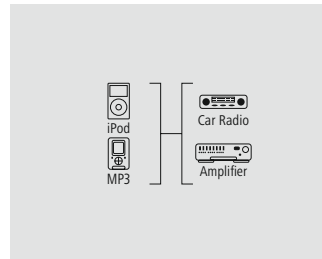

1 m				00014152
		6	BK	
0.5 m				00014151
		6	BK	

hama

Vehicle AUX Hands-Free Cable w/ Control Button and Cable Organiser,max.1.1m

- Practical roll-up organizer for avoiding cable clutter
- High-end audio cable 3.5 mm - 3.5 mm with control button and integrated microphone
- For connection of the smartphone to the AUX-IN socket in the vehicle
- The integrated cable tidy with winding function means that the cable can be custom-fitted to each vehicle
- Hands-free function: 1x button press to accept or end calls
- Music control: 1x button press for Play/Pause, 2x button press for next track, 3x button press for previous track
- The control button can be fastened inside the vehicle using the supplied magnet