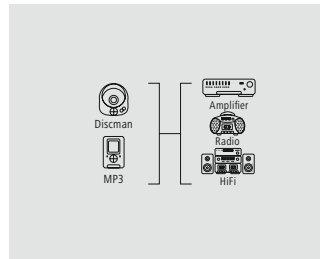

hama

Jack Cable „Audio, 3.5 mm Jack Plug/Plug, Stereo, Gold-Plated“, Black

Quality	3 Stars

- Flexible materials guarantee optimum kink protection and prevent cable breakage
- High-quality materials and shielded lines for excellent sound quality without interference
- Gold-plated plug with low contact resistance for secure signal transmission
- Form-fitting plug with elevation for a firm hold in every jack socket, also with a bag/cover, for excellent audio quality without interruption
- For devices with a jack connection

5 m				00122320
		6	BK	
3 m				00122319
		6	BK	
1.5 m				00122318
		6	BK	
0.75 m				00122317
		6	BK