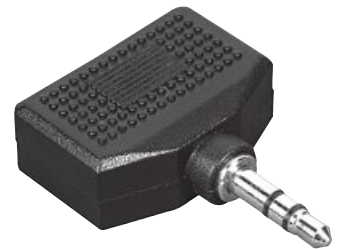

hama

Jack Plug Adapter „Audio Adapter, 3.5 mm Jack Plug - 2x 3.5 mm Jack Socket, Stereo 2“

Quality	1 Star

- Compact adapter

Black	00122382
6 BK