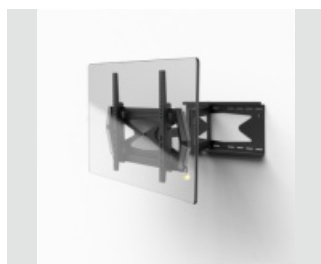

hama

Wall brackets "Fullmotion Professional, 165 cm (65\"/>

Quality	Professional
Material	Steel
Maximum Load Capacity	40 kg
Rotation	8 °
Swivel Range	180 °
Tilt +/-	5 / 10 °
VESA (from-to)	300x200 - 400x400
Recommended Screen Size	81 - 165 cm (32\" - 65\")
Version	Swivelling

- Tested safety: exacting stress, stability and functional tests guarantee high quality standards
- With the theft protection device, you can secure the TV using a padlock
- The TV can be hung in the bracket and secured with the fixing bar without any additional tools
- Removal of the fixing bar releases the mechanism and the TV can be removed
- If the TV bracket has been mounted slightly at an angle on the wall, the position of the TV can be corrected by a few degrees horizontally
- Easy-Fix system for simple and fully adjustable orientation of your TV
- Tested according to the criteria of a recognise testing body for use in public places, such as in hotels or conference rooms

Black				00118072
	2	SC