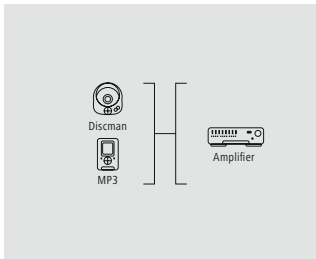

hama

Jack RCA Cable „Flexi-Slim, 3.5 mm Stereo Jack Plug 90° - 2 RCA Plugs“, Black

Quality	3 Stars

- Light and space-saving due to the ultra thin, flexible cable and the extra small plugs
- High-quality materials and shielded lines for excellent sound quality without interference
- Flexible materials guarantee optimum kink protection and prevent cable breakage
- Gold-plated plug with low contact resistance for secure signal transmission
- Colour coding on the inside of the plugs for easy connecting
- Form-fitting plug with elevation for a firm hold in every jack socket, also with a bag/cover, for excellent audio quality without interruption

1.5 m	00122304
6 BK	
0.75 m	00122303
6 BK