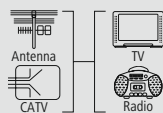

Antenna Socket

hama

Antenna Socket, radio/TV

Connection for	TV + Radio
Model	Through-Way Socket
Connection Loss	10 dB
Frequency Range	47 - 862 MHz
Transmission Loss	3.5 dB

- Ideal for GA and CATV systems
- Suitable for cable TV
- Screening rates: 47 - 470 MHz $\geq$ 75 dB, 470 - 862 MHz $\geq$ 65 dB

White	00122494
6 BK