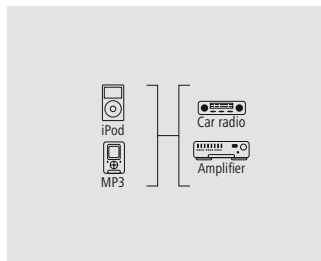

hama

Jack Cable "AluLine, 3.5 mm Jack Plug/90° Plug", Silver

Quality	High Quality

- Gold-plated plug with low contact resistance for secure signal transmission
- Extra-small plug housings in a professional high-end design, their design and size is perfect for compact MP3 players and smartphones
- Elegant and robust aluminium housing
- Elegant and flexible fabric jacket for additional kink protection
- Inner conductor made of oxygen-free copper for improved transmission properties
- Space saving plug positioned at a 90 degree angle for an optimised connection (ideal e.g. for car radios with a 3.5 mm Aux input)

0.75 m	00080874
6 BK