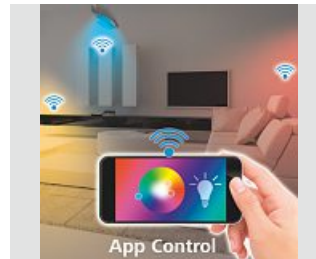

hama

WiFi-LED Light, GU10, 4.5W, RGB, can be dimmed

Can be Dimmed	Yes
Bauform / Durchmesser / Höhe	PAR 16 / 50 mm / 70 mm
Lamp socket	GU 10
Nominal Service Life	25000 h
Power Consumption of an Equivalent Incandescent Lamp	28 W
Nominal Beam Angle	120 °
Nominal Light Output	300 lm
Nominal Power Consumption	4.5 W
Colour Reproduction Index RA (min.)	80

- LED lamp for integration into your own WiFi network via the free "Hama Smart Home" app
- Works entirely without gateway/bridge
- Colour temperature: 2700K with a choice of 16 million different colours
- Control via free app or optionally via "Amazon Alexa" and "Google Assistant" voice control
- Also controllable on the move via the app, keeping you in full control
- Several lamps can be controlled simultaneously
- Intense colour reproduction as well as clear, white light
- Settings: e.g. Switch On/Off, steplessly dimmable, colour change
- Operating system: Android 4.3 and iOS 8.0 or later

	00176548
10 BK