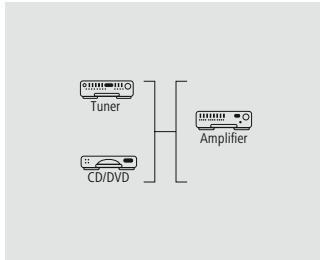

Cables & Adapters

AV CABLES & ADAPTERS

hama

RCA Cable
"2 RCA Plugs - 2 RCA
Plugs", Black

Quality	Standard

10 m		00030469
	25 BA	
5 m		00030468
	25 BA	
2.5 m		00030457
	25 BA