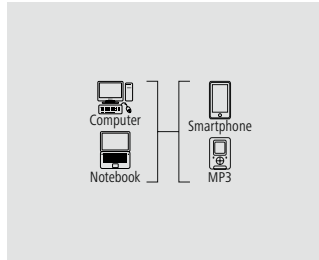

hama

USB Cable "Micro USB"

Connection	Micro-USB-Plug, USB-A Plug

1.5 m	00014125
6 BK