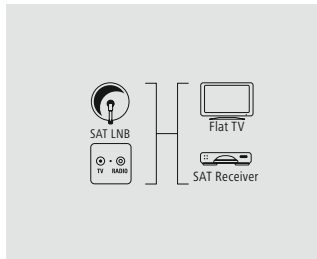

hama

Antenna Cable "F Plug - F Plug, 90 dB, Flexi-Slim", White

Screening Rate	90 dB
Type of Shielding	Triple Shielded

- Light and space-saving due to the ultra thin, flexible cable and the extra small plugs
- Triple shielding for very good reduction of electromagnetic interference
- Flexible materials guarantee optimum kink protection and prevent cable breakage
- High-quality materials and shielded lines for excellent picture and sound quality without interference
- Ferrite core for decimating remaining interference and for good signal transmission
- Gold-plated plug with low contact resistance for secure signal transmission
- 90-decibel screening rate (extremely dense braiding + double-layer shielding foil) for protection from electromagnetic interference
- For devices with an F connection

1.5 m	00122537
6 BK	

hama

Antenna Cable "F Plug, 90° - F Plug, 90°, Gold-Plated, 95 dB", White

Screening Rate	95 dB
Type of Shielding	Triple Shielded

- Space-saving 90° plug for connections in a minimum of space
- Screening rate of 95 decibels thanks to triple shielding (extremely dense braiding + two-layer shielding foil) for protection from electromagnetic interference
- Flexible materials guarantee optimum kink protection and prevent cable breakage
- High-quality materials and shielded lines for excellent picture and sound quality without interference
- Ferrite core for decimating remaining interference and for good signal transmission
- Gold-plated plug with low contact resistance for secure signal transmission
- Large screw head makes mounting with a spanner easier
- For devices with an F connection

5 m	00122511
6 BK	
1.5 m	00122510
6 BK	

hama

Antenna Cable „Quick F Plug - Quick F Plug, Gold- Plated, 100 dB", White

Screening Rate	100 dB
Type of Shielding	Triple Shielded

- Quick F plugs can easily be plugged on a socket, screwing not necessary, ideal when frequently changing the location
- Flexible materials guarantee optimum kink protection and prevent cable breakage
- Triple shielding for very good reduction of electromagnetic interference
- High-quality materials and shielded lines for excellent picture and sound quality without interference
- Ferrite core for decimating remaining interference and for good signal transmission
- Gold-plated plug with low contact resistance for secure signal transmission
- 100-decibel screening rate (extremely dense braiding + double-layer shielding foil) for protection from electromagnetic interference
- For devices with an F connection

5 m	00122536
6 BK	
3 m	00122535
6 BK	
1.5 m	00122534
6 BK	

hama

Antenna Cable "F Plug - F Plug, gold-plated, 100 dB", White

Screening Rate	100 dB
Type of Shielding	Triple Shielded