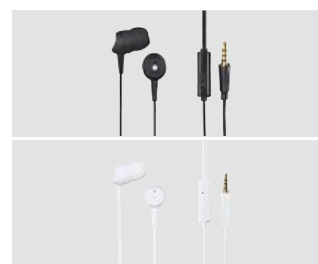

hama

"Basic4Phone" headphones, in-ear, microphone, 28 units

Connection	3.5 mm Jack Plug
Material	Plastic Material
Sensitivity (Headphone)	95 dB +/- 3 dB
Sensitivity (Microphone)	-41 dB +/- 2 dB
Cable Length	1.2 m
Speaker Diameter	10 mm
Frequency Range (Headphone)	20 Hz - 20 kHz
Impedance (Headphone)	32 Ω

- Thanks to the integrated microphone you can easily switch between music playback and call answer. So you will no longer miss a call when listening to music.
- The integrated remote control allows you to take and end calls, to activate voice dialling and to individually control your music: play/pause/title forward/title backward (if supported by the phone)
- The perfect fit reduces unwanted exterior noise so that you can enjoy your music without being disturbed
- Silicone earbuds in three different sizes (S, M, L) for an individual, perfect fit
- The gold-plated coating of the plug ensures secure signal transmission for improved audio quality

Arcadia, Black, Ultraviolet, White	00184006
	28 SC