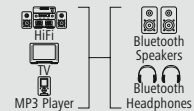

Bluetooth Audio Adapter

hama

"Twin" Bluetooth® Audio Transmitter, for two pairs of headphones

Connection	3.5 mm Jack Socket
Max. Range	10 m
Bluetooth Version	3.0 + EDR

- Simultaneous music transfer to two pairs of Bluetooth headphones
- APTX technology for better audio quality despite the limited bandwidth with Bluetooth
- Converts every standard audio player like a hifi system, TV or MP3 player into a Bluetooth transmitter
- Can be paired with every Bluetooth compatible device like headphones, speakers, receivers
- Audio input via the supplied 3.5 mm jack cable (adaptation to RCA possible)
- Auto pairing for user-friendly operation and quick readiness for use
- Power supply via USB e.g. directly on the TV or via a separate power adapter
- Range: up to 10 metres (with a clear view)

Black	00040987
6	BK

CONSUMER ELECTRONICS ACCESSORIES