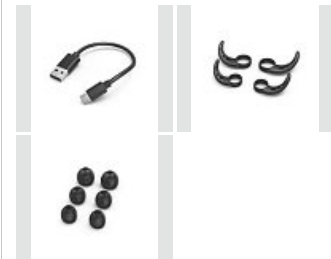

Black	00184021
10 BK	

hama

Bluetooth-Headset "Connect, Micro, Ear-Hook", In-Ear

Max. Standby	60 h
Max. Talk Time	5 h
Weight	14.4 g
Bluetooth Version	5.0

- If the earphones are not being used, they can be simply attached together thanks to integrated magnets
- Allows simultaneous connection of the headset with two smartphones
- Thanks to the integrated microphone you can easily switch between music playback and call answer. So you will no longer miss a call when listening to music.
- The integrated volume control allows you to easily control the volume on the cable
- The integrated remote control allows you to take and end calls, to activate voice dialling and to individually control your music: play/pause/title forward/title backward (if supported by the phone)
- With these earphones and their sweat-resistant materials you can perfectly work out while listening to your favourite music
- The perfect fit reduces unwanted exterior noise so that you can enjoy your music without being disturbed
- The flat ribbon cable prevents cable clutter
- Silicone earbuds in three different sizes (S, M, L) for an individual, perfect fit