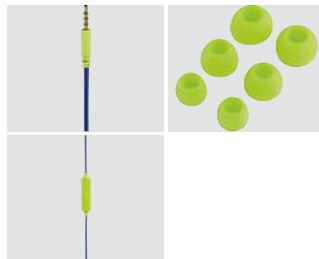

Headset

hama

Headset "Action for Sport, Ear-Hook", In-Ear

Connection	3.5 mm Jack Plug
Material	Plastic Material
Sensitivity (Headphone)	98 dB/mW
Sensitivity (Microphone)	-38 dB (+/- 3dB)
Cable Length	1.5 m
Speaker Diameter	10 mm
Frequency Range (Headphone)	20 Hz - 20 kHz
Impedance (Headphone)	32 Ω

- With these earphones and their sweat-resistant materials you can perfectly work out while listening to your favourite music
- The special design of the earphones provides a secure fit in the ear
- Thanks to the integrated microphone you can easily switch between music playback and call answer. So you will no longer miss a call when listening to music.
- The integrated remote control allows you to take and end calls, to activate voice dialling and to individually control your music: play/pause/title forward/title backward (if supported by the phone)
- The perfect fit reduces unwanted exterior noise so that you can enjoy your music without being disturbed
- The gold-plated coating of the plug ensures secure signal transmission for improved audio quality
- Silicone earbuds in three different sizes (S, M, L) for an individual, perfect fit

Blue, Green	00184097
10 BK