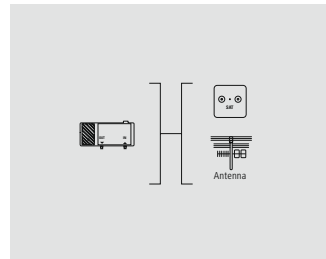

hama

**Antenna Cable
"F Plug - Coax Plug, 90 dB",
White**

Screening Rate	90 dB
Type of Shielding	Double Shielded

- Double shielding for good reduction of electromagnetic interference
- Shielded lines for optimum picture and sound quality without interference
- Large screw head makes mounting with a spanner easier
- 90-decibel screening rate (dense braiding + extra strong shielding foil) for protection from electromagnetic interference

3 m	00122433
6 BK	
1.5 m	00122432
6 BK	

SAT TECHNOLOGY