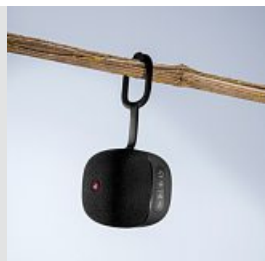

Black	00188220
White	00188221
	6 BK

hama

Bluetooth Speaker "Cube 2.0"

Max. Range	10 m
Maximum music power	4 W
Bluetooth Version	5.0

- True Wireless stereo - turns mono into stereo: connect two loudspeakers via Bluetooth and position them anywhere in the room for true stereo sound
- 4 Watts of music power (mono)
- Full mobility thanks to battery operation with LED charging indicator: fast charging within 2 hours
- Enjoy your favourite songs for a long time: use the loudspeaker via Bluetooth for 10 hours
- Integrated hands-free facility
- With handy hanging loop and rubberised buttons for tactile, intuitive operation