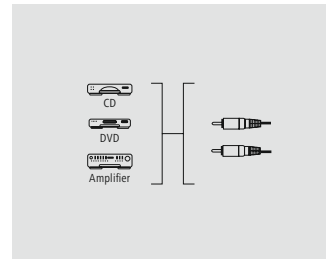

hama

RCA Cable "2 RCA Plugs - 2 RCA Sockets, Gold-Plated", Black

Quality	3 Stars

- Flexible materials guarantee optimum kink protection and prevent cable breakage
- High-quality materials and shielded lines for excellent sound quality without interference
- Gold-plated plug with low contact resistance for secure signal transmission
- Colour coding on the inside of the plugs for easy connecting
- For devices with an analogue RCA connection

3 m	00122286
6 BK