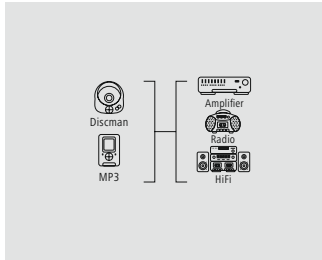

Cables & Adapters

AV CABLES & ADAPTERS

hama

**Jack Cable
"Flexi-Slim, 3.5 mm Jack
Plug/Plug, Stereo", Black**

Quality	3 Stars

- Light and space-saving due to the ultra thin, flexible cable and the extra small plugs
- High-quality materials and shielded lines for excellent sound quality without interference
- Flexible materials guarantee optimum kink protection and prevent cable breakage
- Gold-plated plug with low contact resistance for secure signal transmission
- Cable tie enables good cable management without tangled cables
- Form-fitting plug with elevation for a firm hold in every jack socket, also with a bag/cover, for excellent audio quality without interruption
- For devices with a jack connection

1.5 m				00122324
	6	BK