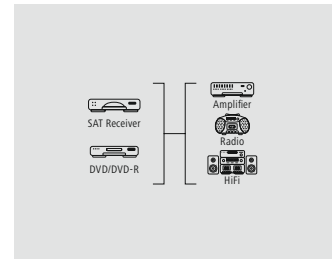

hama

HDMI™-Cable "High Speed, HDMI Plug - HDMI Plug, Ethernet", Black

Quality	1 Star
Data Transfer Rate	10.2 Gbit/s
Version	High Speed with Ethernet
Max. Resolution	4k (4096 x 2160)

- Separately shielded lines for optimum picture and sound quality without interference
- Integrated channel for transmitting network data with up to 100 Mbit/s
- Return of the audio signal without additional audio cable (ODT, RCA etc.)
- HDMI™ cable for perfect, high-resolution ultra HD cinema quality 4096x2160 (4k) pixels
- 3D transmission due to the high bandwidth
- High-speed transmission of up to 10.2 Gbit/s for all image and sound standards with a bandwidth of 340 MHz and more
- Image resolution: 3840 x 2160 - 24 Hz/25 Hz/30 Hz/50 Hz/60 Hz, 4096 x 2160 - 24 Hz
- Colour space: 30/36/48 bits
- Transmission of the following audio data: 8PCM, Dolby Digital, DTS, MPEG, DVD-Audio, SACD, Dolby Digital Plus, True HD, dts-HD
- Transmission of the type of player via ACE (Automatic Content Enhancement)

5 m			00122102
	22	BK	
3 m			00122101
	6	BK	
1.5 m			00122100
	6	BK	
0.75 m			00122215
	6	BK