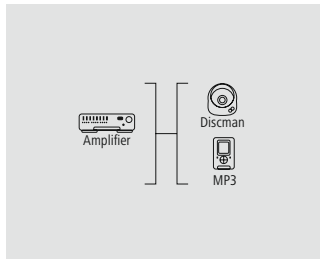

Cables & Adapters

AV CABLES & ADAPTERS

hama

**Jack RCA Cable
"3.5 mm Jack Plug - 2 RCA
Plugs, 25 pieces", Black**

Quality	Standard

5 m				00030456
	25	BA		
2 m				00030455
	25	BA