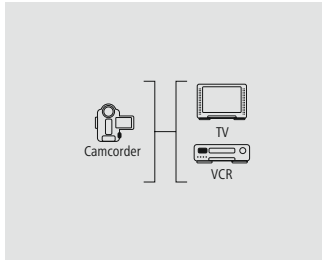

Cables & Adapters

AV CABLES & ADAPTERS

hama

Jack RCA Cable „3.5 mm 4-Pin Jack Plug - 3 RCA Plugs, Gold-Plated“, Black

Quality	3 Stars

- Flexible materials guarantee optimum kink protection and prevent cable breakage
- High-quality materials and shielded lines for excellent picture and sound quality without interference
- Gold-plated plug with low contact resistance for secure signal transmission
- Impedance of 75 ohms for optimum transmission quality
- Colour coding on the inside of the plugs for easy connecting
- For devices with a 4-pin jack connection

1.5 m	00122161
6 BK