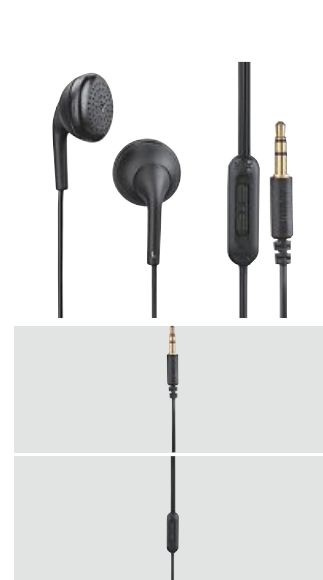

hama

„Smart4Music“ headphones, earbuds, volume control, black

Connection	3.5 mm Jack Plug
Material	Plastic Material
Sensitivity	100 dB/ mW
Cable Length	1.2 m
Speaker Diameter	15 mm
Frequency Range	20 Hz - 20 kHz
Impedance	32 Ω

- The integrated volume control allows you to easily control the volume on the cable
- The gold-plated coating of the plug ensures secure signal transmission for improved audio quality

Black	00184002
10 BK	

hama

„Basic4Phone USB-C“ Headphones, In-Ear, Microphone, Cable Kink Protection, black

Connection	USB-C-plug
Material	Plastic Material
Sensitivity (Headphone)	95 dB +/- 3 dB
Sensitivity (Microphone)	-41 dB +/- 2 dB
Cable Length	1.2 m
Speaker Diameter	10 mm
Frequency Range (Headphone)	20 Hz - 20 kHz
Impedance (Headphone)	32 Ω

- Thanks to the integrated microphone you can easily switch between music playback and call answer. So you will no longer miss a call when listening to music.
- The integrated remote control allows you to take and end calls, to activate voice dialling and to individually control your music: play/pause/title forward/title backward (if supported by the phone)
- The perfect fit reduces unwanted exterior noise so that you can enjoy your music without being disturbed
- Silicone earbuds in three different sizes (S, M, L) for an individual, perfect fit
- The kink protector between the earphones and the cable prevents cable breakage thus increasing the service life
- For smartphones with a USB-C connection
- Suitable for devices with a USB-C connection

Black	00184105
10 BK