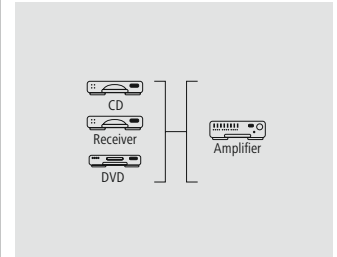

hama

**RCA Cable
"RCA Plug - RCA Plug,
Digital, Gold-Plated", Black**

Quality 3 Stars

- Flexible materials guarantee optimum kink protection and prevent cable breakage
- High-quality materials and shielded lines for excellent sound quality without interference
- Gold-plated plug with low contact resistance for secure signal transmission
- Impedance of 75 ohms for optimum transmission quality
- Coaxial cable structure reproduces clear treble and rich bass
- Colour coding on the inside of the plugs for easy connecting
- For devices with a digital RCA connection

3 m	00122267
6 BK	
1.5 m	00122266
6 BK