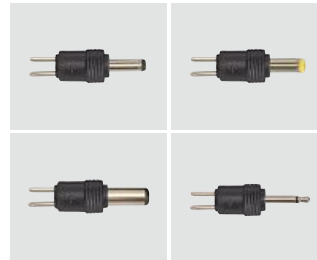

hama

Mains Adapter "Electronic 1.0", Black

Maximum Load	1000 mA
Output Voltage	3 / 4,5 / 5 / 6 / 9 / 12V

- Compact, very efficient power supply unit
- Low energy consumption in standby mode
- Short circuit protection
- Automatic protection against over-voltage and overheating
- Powerful: max. 12W/max. 1000mA across all voltage ranges 3V/4.5V/5V/6V/9V/12V
- Includes 8 adapter plugs: 2 jack plugs - 2.5 and 3.5 mm; 6 DC plugs: 0.75 x 2.35/1.0 x 3.0/1.3 x 3.5/1.7 x 4.0/2.1 x 5.0/2.5 x 5.5 mm
- Switchable polarity
- LED function indicator

00046611

6 BK