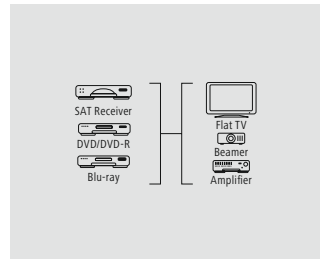

hama

HDMI™-Cable „High Speed, HDMI Plug - HDMI Plug, Flat, Ethernet“, Black

Quality	3 Stars
Data Transfer Rate	18 Gbit/s
Version	High Speed with Ethernet
Max. Resolution	4k (4096 x 2160)

- Space-saving flat ribbon cable, perfectly suited for laying under carpets and in corners
- High-quality materials and separately shielded lines for excellent picture and sound quality without interference
- Flexible materials guarantee optimum kink protection and prevent cable breakage
- Gold-plated plug with low contact resistance for secure signal transmission
- Integrated channel for transmitting network data with up to 100 Mbit/s
- Return of the audio signal without additional audio cable (ODT, RCA etc.)
- HDMI™ cable for perfect, high-resolution ultra HD cinema quality 4096x2160 (4k) pixels
- 3D transmission due to the high bandwidth
- High-speed transmission of up to 18 Gbit/s for all image and sound standards with a bandwidth of 600 MHz and more
- Image resolution: 3840 x 2160 - 24 Hz/25 Hz/30 Hz/50 Hz/60 Hz, 4096 x 2160 - 24 Hz
- Colour space: 30/36/48 bits
- Transmission of the following audio data: 8PCM, Dolby Digital, DTS, MPEG, DVD-Audio, SACD, Dolby Digital Plus, True HD, dts-HD

1.5 m		00122117
	6 BK