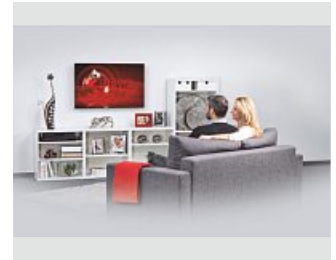

hama

**Wall brackets
"Fix Ultraslim, 66 cm (26"),
5 Stars 1"**

Quality	5 Stars
Material	Metal
Maximum Load Capacity	25 kg
Rotation	3 °
Swivel Range	0 °
Tilt +/-	0 / 0 °
VESA (from-to)	75x75 - 100x100
Recommended Screen Size	25 - 66 cm (10" - 26")
Version	Fix

- Tested safety: exacting stress, stability and functional tests guarantee high quality standards
- Unobtrusive mount makes the bracket disappear inconspicuously behind the television
- Extremely flat profile allows modern and compact living space design
- If the TV bracket has been mounted slightly at an angle on the wall, the position of the TV can be corrected by a few degrees horizontally
- Cable manager provides organisation and necessary strain relief
- The drilling template means easy marking of the drill holes without having to hold the bracket up against the wall
- Exceptionally convenient and space-saving for optimal positioning of the flat screen in every room
- Supports all VESA standards up to 100 x 100
- 10-year warranty

Black	00108720
8	SC

TV ACCESSORIES