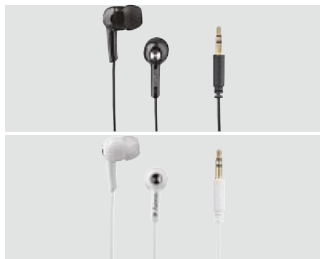

Headphones | Headsets

HOME AUDIO

hama

"Basic4Music" headphones, in-ear, 28 units

Connection	3.5 mm Jack Plug
Material	Plastic Material
Sensitivity	96 dB/ mW
Cable Length	1.2 m
Speaker Diameter	10 mm
Frequency Range	20 Hz - 20 kHz
Impedance	32 Ω

- The perfect fit reduces unwanted exterior noise so that you can enjoy your music without being disturbed
- Silicone earbuds in three different sizes (S, M, L) for an individual, perfect fit
- The gold-plated coating of the plug ensures secure signal transmission for improved audio quality

Arcadia, Black, Ultraviolet, White	00184005
28 BK