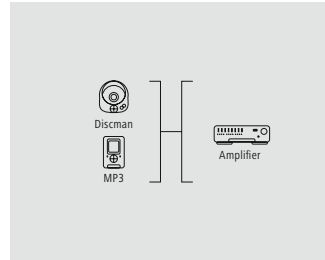

hama

Jack RCA Cable „Flexi-Slim, 3.5 mm Stereo Jack Plug - 2 RCA Plugs“, Black

Quality	3 Stars

- Light and space-saving due to the ultra thin, flexible cable and the extra small plugs
- High-quality materials and shielded lines for excellent sound quality without interference
- Flexible materials guarantee optimum kink protection and prevent cable breakage
- Gold-plated plug with low contact resistance for secure signal transmission
- Colour coding on the inside of the plugs for easy connecting
- Form-fitting plug with elevation for a firm hold in every jack socket, also with a bag/cover, for excellent audio quality without interruption

1.5 m	00122302
6 BK