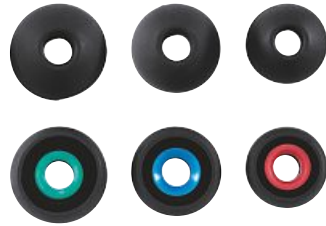

hama

Silicone Replacement Ear Pads, size S - L, 6 pieces, black

Set Contents in Pieces	6

- Silicone ear pads in various sizes for a comfortable fit
- Especially suited for Hama earphones
- Colour coding for clearly distinguishing between the different sizes
- 6 pieces in black and 3 different sizes (S, M, L)

				00122680
	10	BK