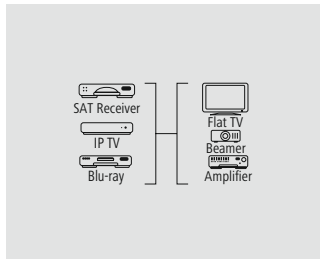

Cables & Adapters

hama

HDMI™-Cable „High Speed, HDMI Plug - HDMI Plug, Ethernet, Gold-Plated“, Black

Quality	3 Stars
Data Transfer Rate	10.2 Gbit/s
Version	High Speed with Ethernet
Max. Resolution	4k (4096 x 2160)

- Gold-plated plug with low contact resistance for secure signal transmission
- Integrated channel for transmitting network data with up to 100 Mbit/s
- 3D transmission due to extended bandwidth
- Fully shielded audio and video lines for optimum reduction of electromagnetic interference
- Return of the audio signal without additional audio cable (ODT, RCA etc.)
- HDMI™ cable for perfect, high-resolution ultra HD cinema quality 4096x2160 (4k) pixels
- Image resolution: 3840 x 2160 - 24 Hz/25 Hz/30 Hz/50 Hz/60 Hz, 4096 x 2160 - 24 Hz
- Colour space: 30/36/48 bits
- Transmission of the following audio data: 8PCM, Dolby Digital, DTS, MPEG, DVD-Audio, SACD, Dolby Digital Plus, True HD, dts-HD
- Transmission of the type of player via ACE (Automatic Content Enhancement)
- HDMI™ CEC support (Consumer Electronics Control)
- High-speed transmission of up to 10.2 Gbit/s for all image and sound standards
- This cable supports the HDMI™ 2.0b specification

5 m		00083082
	22 BK	
1.5 m		00083080
	6 BK