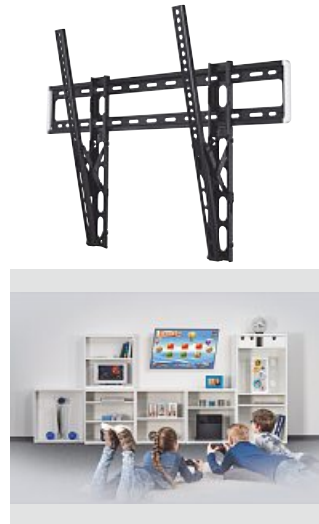

hama

**Wall brackets
"Motion, 229 cm (90")
5 Stars"**

Quality	5 Stars
Material	Steel Plate
Maximum Load Capacity	75 kg
Rotation	0 °
Swivel Range	0 °
Tilt +/-	0 / 12 °
VESA (from-to)	100x100 - 800x600
Recommended Screen Size	117 - 229 cm (46" - 90")
Version	Tilting

- Unobtrusive mount makes the bracket disappear inconspicuously behind the television
- Easy-Fix system for simple and fully adjustable orientation of your TV
- Cable manager provides organisation and necessary strain relief
- The drilling template means easy marking of the drill holes without having to hold the bracket up against the wall
- Vibration dampers for the ultimate sound experience
- Supports all VESA standards up to 800 x 600
- Continuous -12° tilt
- 10-year warranty

Black	00118625
3	SC