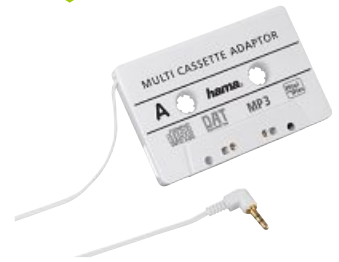

1 m				00014152
		6	BK	
0.5 m				00014151
		6	BK	

hama

Vehicle AUX Hands-Free Cable w/ Control Button and Cable Organiser,max.1.1m

- Practical roll-up organizer for avoiding cable clutter
- High-end audio cable 3.5 mm - 3.5 mm with control button and integrated microphone
- For connection of the smartphone to the AUX-IN socket in the vehicle
- The integrated cable tidy with winding function means that the cable can be custom-fitted to each vehicle
- Hands-free function: 1x button press to accept or end calls
- Music control: 1x button press for Play/Pause, 2x button press for next track, 3x button press for previous track
- The control button can be fastened inside the vehicle using the supplied magnet

1.1 m				00014157
		6	BK	

MP3/CD Adapter

hama

MP3/CD Cassette Adapter, vehicle, white

Connection	3.5 mm Jack Plug
------------	------------------

- Gold-plated plug with low contact resistance for secure signal transmission
- Connection to the player (headphones or line output) with a 3.5 mm stereo jack plug
- Ideal when a radio has no jack connection