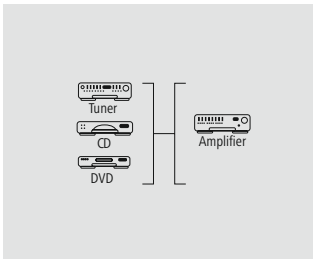

hama

**RCA Cable
"2 RCA Plugs - 2 RCA Plugs", Black**

Quality	1 Star

- assembled with straight male plugs on both sides

1.5 m	00043316
6 BK