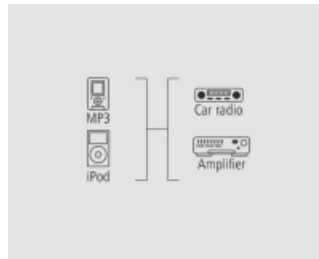

hama

Jack Cable
"3.5 mm Jack Plug/Plug",
White

Quality	Standard

- Gold-plated plug with low contact resistance for secure signal transmission

2 m				00014003
	6	BK