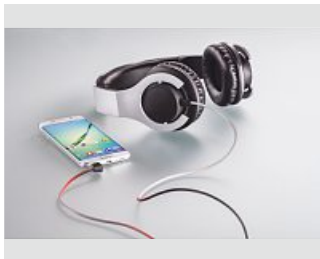

hama

Jack Cable „Audio, 3.5 mm Jack Plug 90°, Stereo, Three-Coloured“, Grey, Red, Black

Quality	3 Stars

- Light and space-saving due to the ultra thin, flexible cable and the extra small plugs
- High-quality materials and shielded lines for excellent sound quality without interference
- Gold-plated plug with low contact resistance for secure signal transmission
- Form-fitting plug with elevation for a firm hold in every jack socket, also with a bag/cover, for excellent audio quality without interruption
- For devices with a jack connection

1.5 m				00122333
		10	BK	
0.75 m				00122332
		10	BK