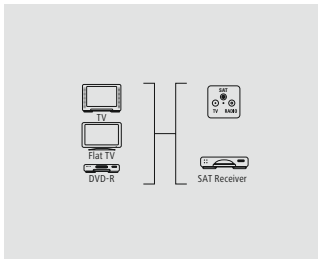

hama

Antenna Cable „Coax Plug - Coax Socket, Gold-Plated, 90 dB, Flexi Slim“, White

Screening Rate	90 dB
Type of Shielding	Triple Shielded

- Light and space-saving due to the ultra thin, flexible cable and the extra small plugs
- Triple shielding for very good reduction of electromagnetic interference
- Flexible materials guarantee optimum kink protection and prevent cable breakage
- High-quality materials and shielded lines for excellent picture and sound quality without interference
- Ferrite core for decimating remaining interference and for good signal transmission
- Gold-plated plug with low contact resistance for secure signal transmission
- 90-decibel screening rate (extremely dense braiding + double-layer shielding foil) for protection from electromagnetic interference
- For devices with a 9.5 mm coax connection

1.5 m	00122422
6 BK