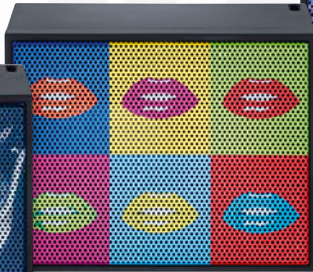

# BT STYLE 1000

**MOBILE, FULLY ACTIVE  
BLUETOOTH®-LOUDSPEAKER**

**NEW  
DESIGN**

BT Style 1000 Go to the beach

BT Style 1000 Love

BT Style 1000 Life

**LANYARD  
INCLUDED**

**MAC  
AUDIO**

# BT STYLE 1000

**MOBILE, FULLY ACTIVE  
BLUETOOTH®-LOUDSPEAKER**

BT Style 1000 DJ

BT Style 1000 Lips

BT Style 1000 Loud

BT Style 1000 Skully

BT Style 1000 Monster

BT Style 1000 Life

BT Style 1000 Go to the beach

BT Style 1000 Love

BT Style 1000 No Pain No Gain

BT Style 1000 Super Girl

- » **Design Bluetooth® speaker**
- » **Bass reflex enclosure for perfectly adjusted sound system**
- » **Powerful amplifier for maximum volume**
- » **Attractive blister packaging**

## HIGHLIGHTS

- Bluetooth® speaker in cool «Style» design
- High-quality plastic enclosure with soft-touch coating
- Protection grille with design printing
- Wireless music reproduction via Bluetooth v4.2 from your smartphone or tablet
- Wired music reproduction via 3,5 mm AUX IN input from your MP3 player
- Bass reflex enclosure for perfectly adjusted sound system
- Powerful amplifier for maximum volume
- Integrated high power battery for up to 4 hours play time
- USB charging cable, 3.5 mm stereo jack cable and lanyard included
- Available in different version: Loud / Skully / DJ / Monster / Lips / No Pain No Gain/Super Girl / Love / Life / Go to the beach