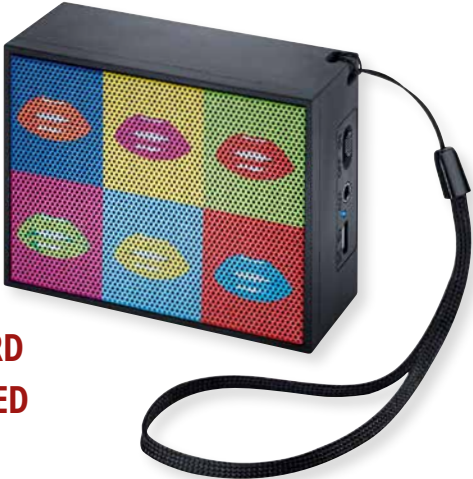

# BT STYLE 1000

**MOBILE, FULLY ACTIVE  
BLUETOOTH®-LOUDSPEAKER**

**NEW  
DESIGN**

BT Style 1000 Go to the beach

BT Style 1000 Love

BT Style 1000 Life

**LANYARD  
INCLUDED**

**MAC  
AUDIO**

# BT STYLE 1000

**MOBILE, FULLY ACTIVE  
BLUETOOTH®-LOUDSPEAKER**

BT Style 1000 DJ

BT Style 1000 Lips

BT Style 1000 Loud

BT Style 1000 Skully

BT Style 1000 Monster

BT Style 1000 Life

BT Style 1000 Go to the beach

BT Style 1000 Love

BT Style 1000 No Pain No Gain

BT Style 1000 Super Girl

- » **Design Bluetooth® speaker**
- » **Bass reflex enclosure for perfectly adjusted sound system**
- » **Powerful amplifier for maximum volume**
- » **Attractive blister packaging**

## HIGHLIGHTS

- Bluetooth® speaker in cool «Style» design
- High-quality plastic enclosure with soft-touch coating
- Protection grille with design printing
- Wireless music reproduction via Bluetooth v4.2 from your smartphone or tablet
- Wired music reproduction via 3,5 mm AUX IN input from your MP3 player
- Bass reflex enclosure for perfectly adjusted sound system
- Powerful amplifier for maximum volume
- Integrated high power battery for up to 4 hours play time
- USB charging cable, 3.5 mm stereo jack cable and lanyard included
- Available in different version: Loud / Skully / DJ / Monster / Lips / No Pain No Gain/Super Girl / Love / Life / Go to the beach