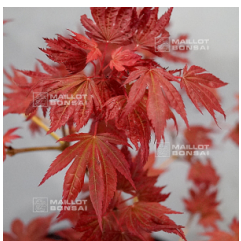

PINE BARK

starting at 26.50 €

réf. : 11948

PURPLE CURL

starting at 45.00 €

réf. : 11972

PURPLE CURL

starting at 55.00 €