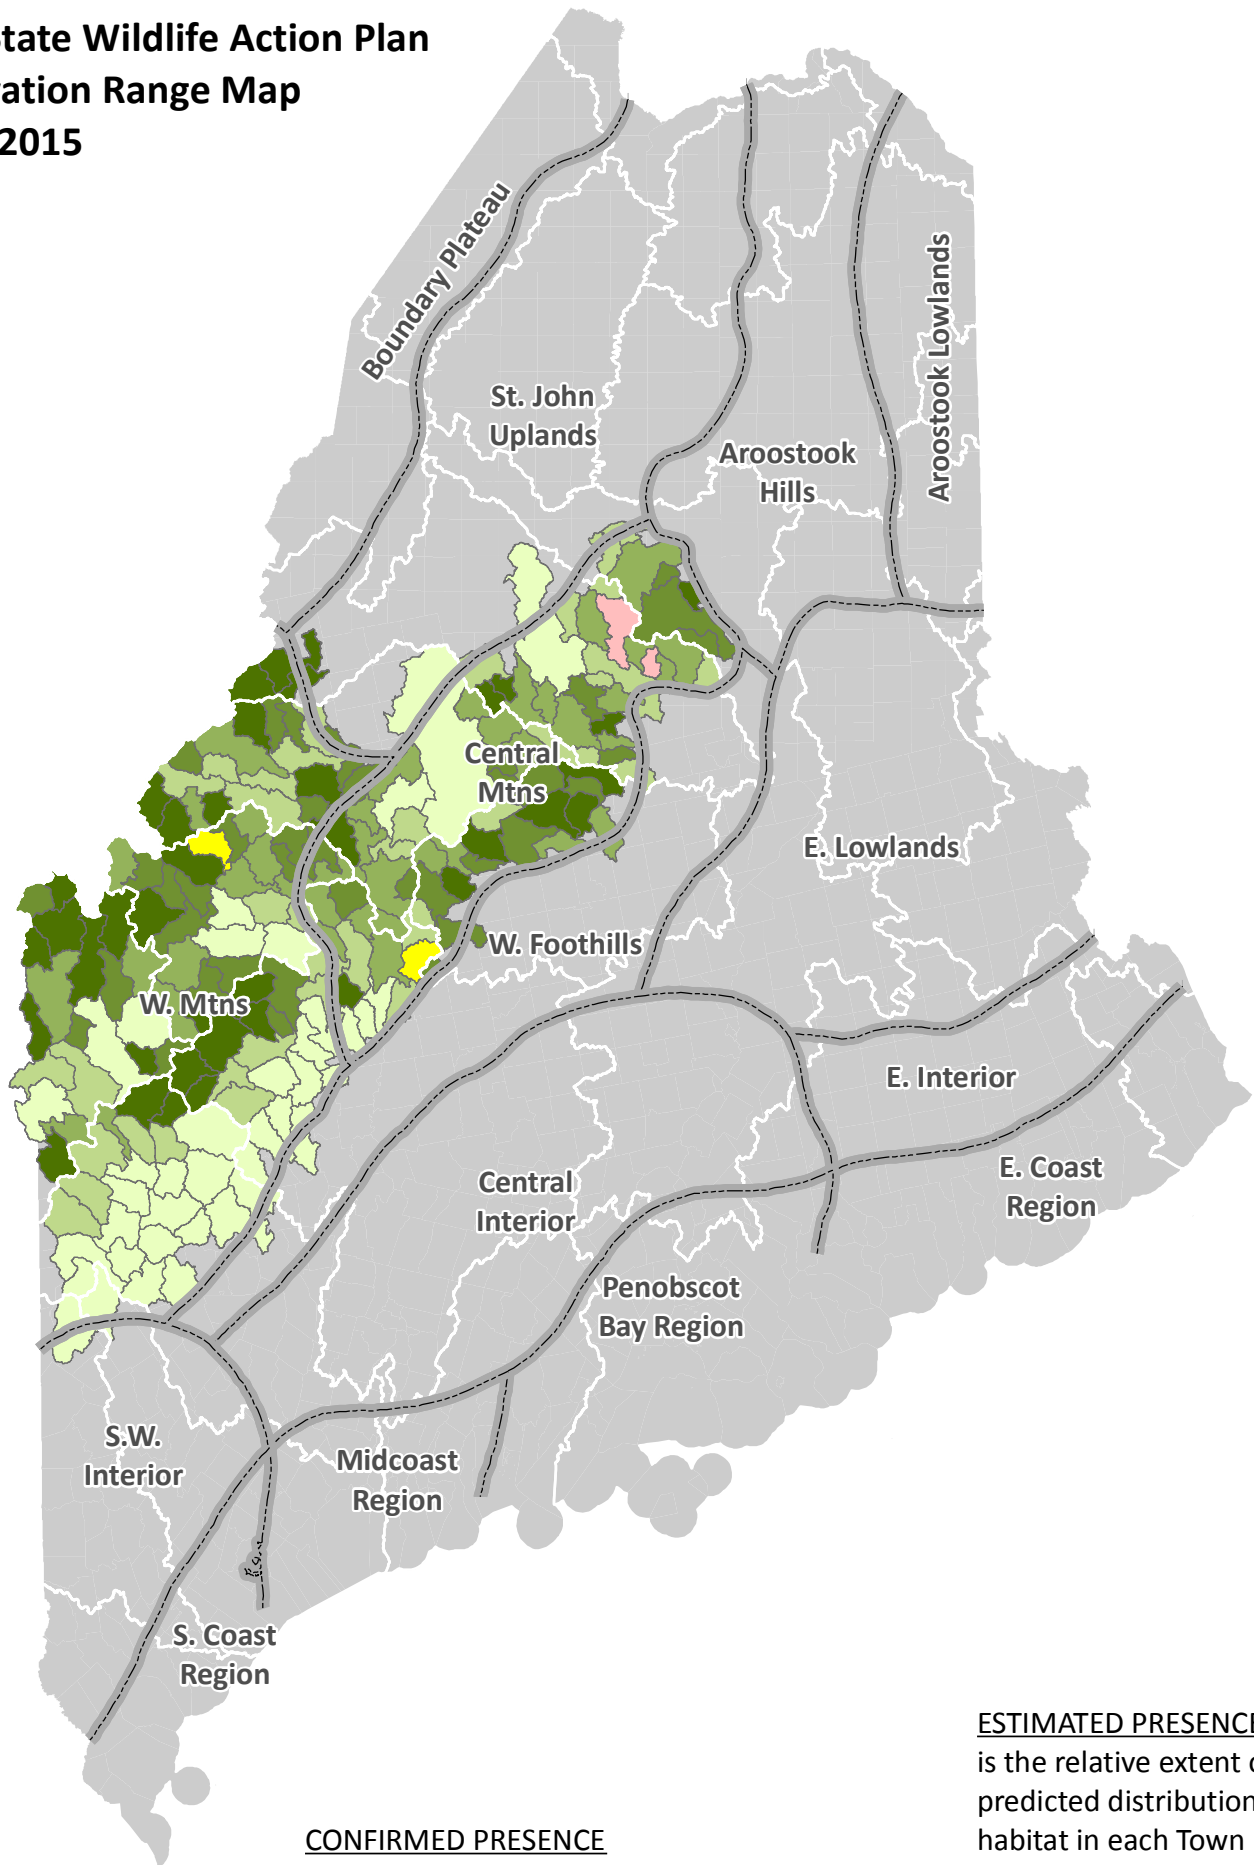

A Mayfly (*Ameletus browni*)

Maine State Wildlife Action Plan Conservation Range Map Sep 23, 2015

CONFIRMED PRESENCE

- Miscellaneous Published Records
- Rare Mayfly Survey

ESTIMATED PRESENCE - shading is the relative extent of the predicted distribution/potential habitat in each Town

- Potential Habitat
- Potential Primary Habitat