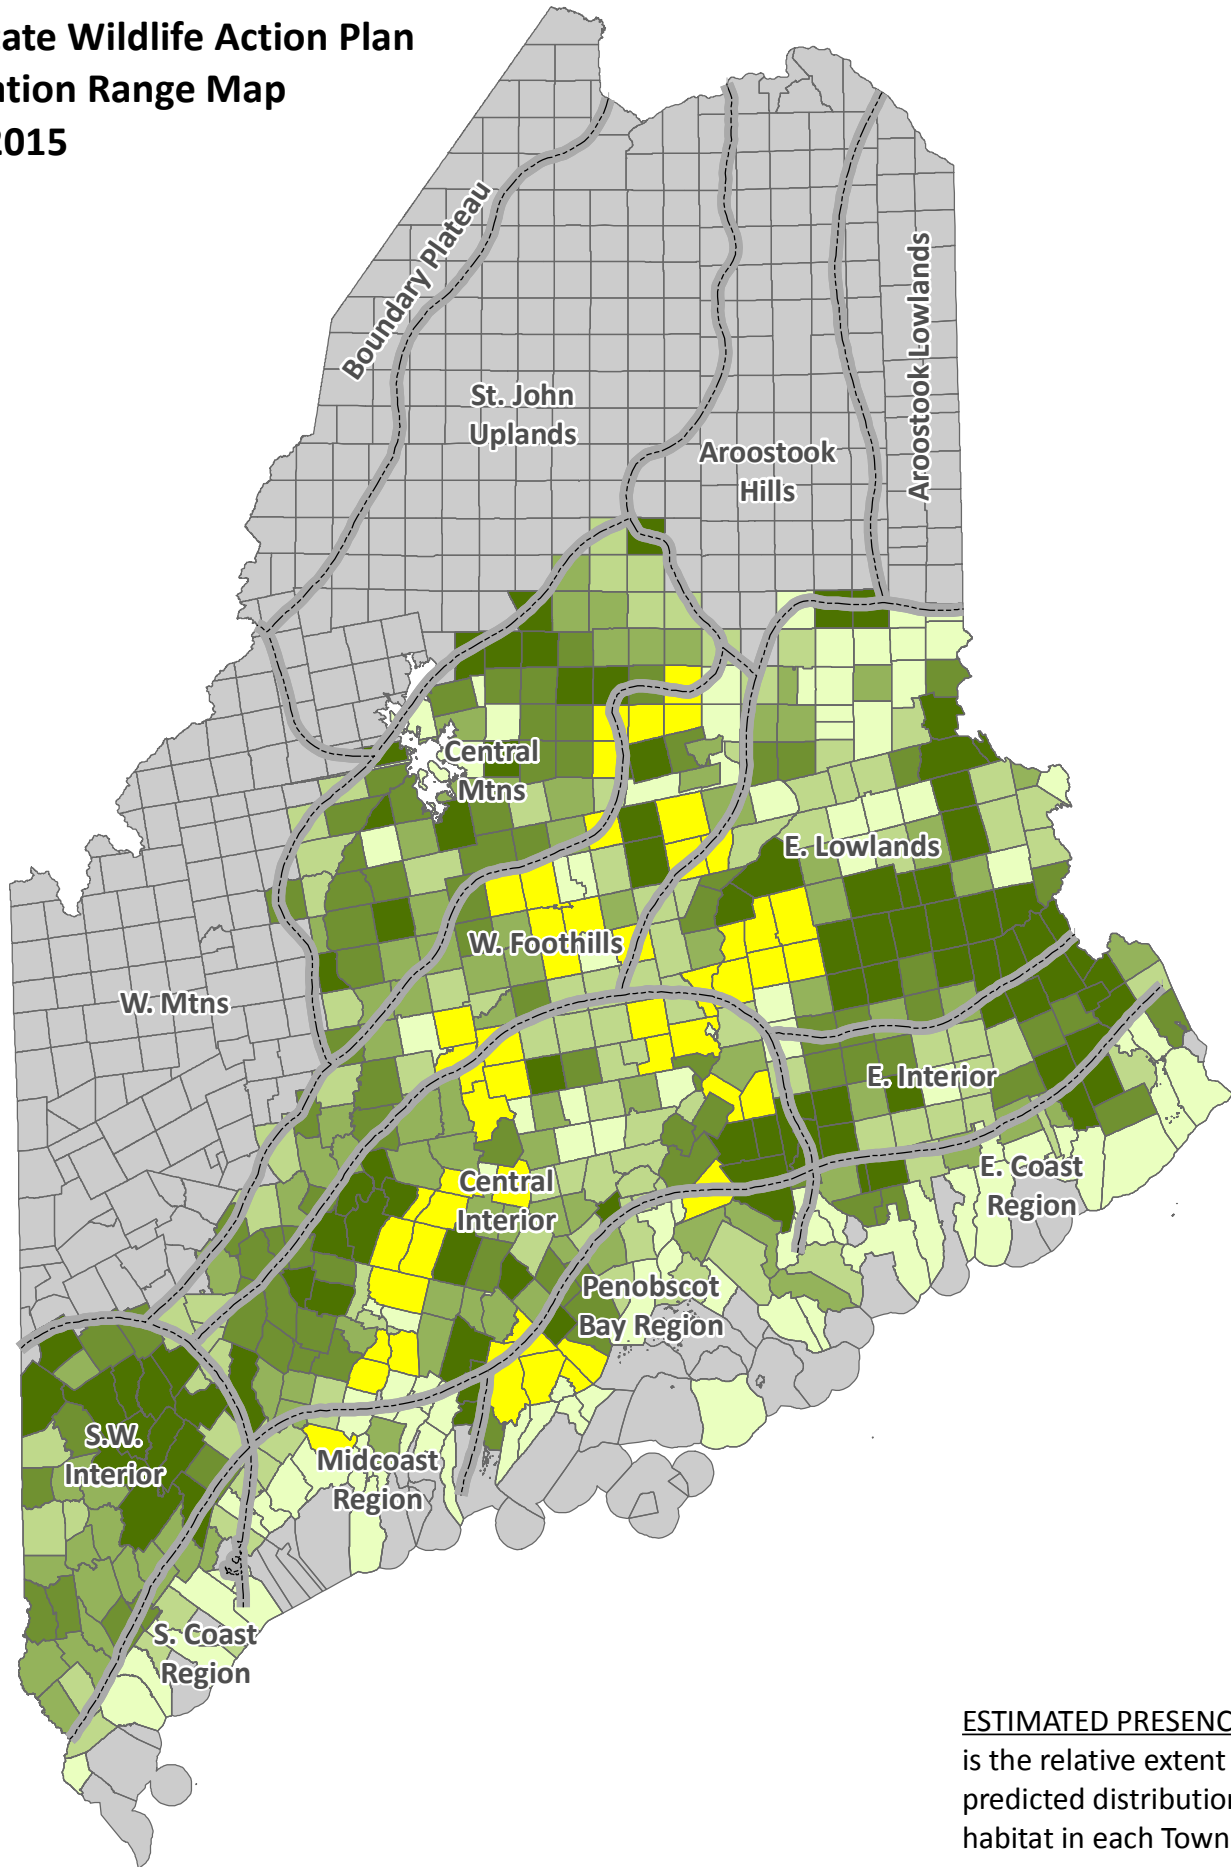

Alewife Floater (*Anodonta implicata*)

Maine State Wildlife Action Plan
Conservation Range Map
Sep 23, 2015

CONFIRMED PRESENCE

 Maine Mussel Survey

ESTIMATED PRESENCE - shading is the relative extent of the predicted distribution/potential habitat in each Town

 Potential Habitat

 Potential Primary Habitat